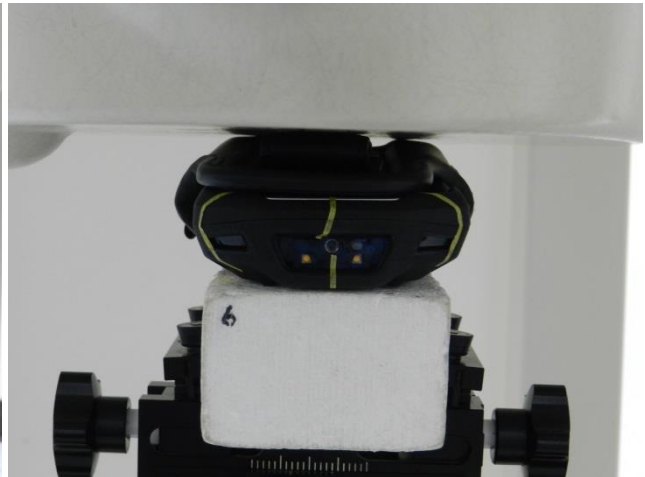

Appendix D. SAR Test Setup Photos

Right Cheek

Right Tilted

Left Cheek

Left Tilted

Front, Test Separation 10 mm

Front, Test Separation 15 mm

Front with Rigid Holster, Test Separation 0 mm

Front with Soft Holster, Test Separation 0 mm

Back, Test Separation 10 mm

Back, Test Separation 15 mm

Back with Earphone 1, Test Separation 15 mm

Back with Earphone 2, Test Separation 15 mm

Bottom Side, Test Separation 10 mm

Left Side, Test Separation 10 mm

Right Side, Test Separation 10 mm

Top Side, Test Separation 10 mm