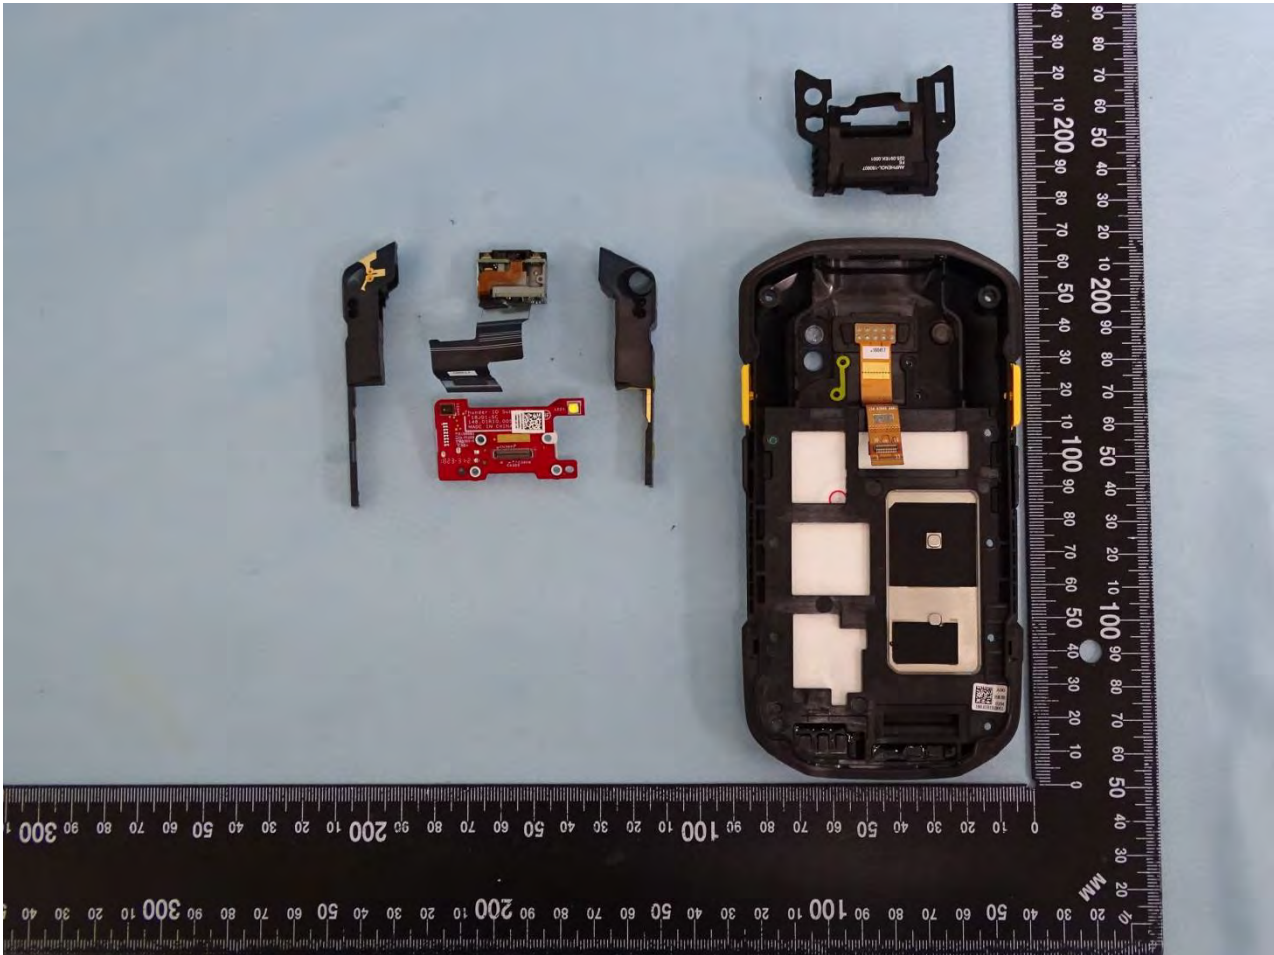

Brand Name: Zebra / Model Name: TC720L