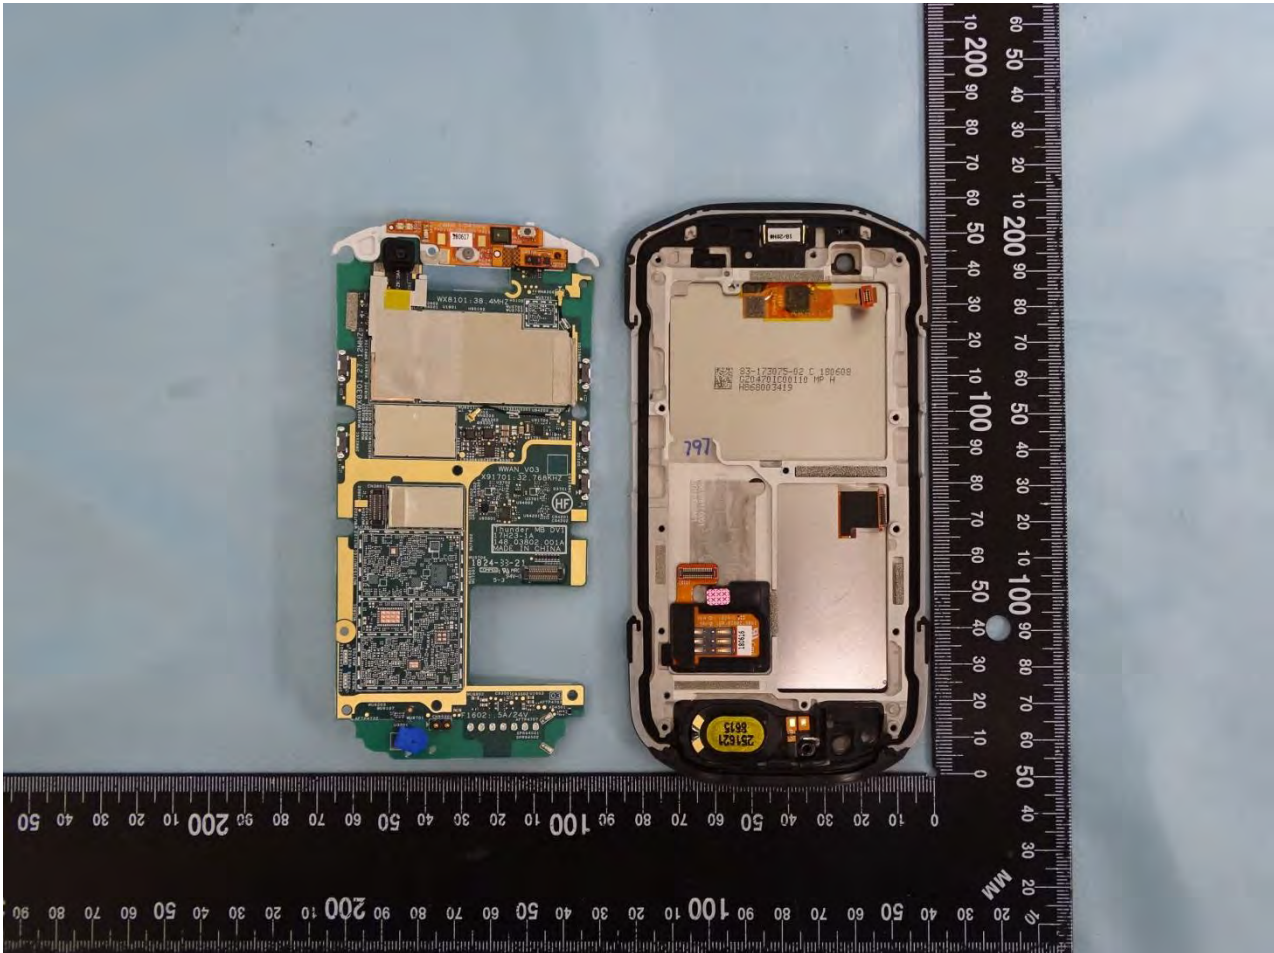

### 3. Internal Photograph of EUT

Brand Name: Zebra / Model Name: TC720L

Brand Name: Zebra / Model Name: TC720L

Brand Name: Zebra / Model Name: TC720L

Brand Name: Zebra / Model Name: TC720L

Brand Name: Zebra / Model Name: TC720L

Brand Name: Zebra / Model Name: TC720L

Brand Name: Zebra / Model Name: TC720L

Brand Name: Zebra / Model Name: TC720L

Brand Name: Zebra / Model Name: TC720L

Brand Name: Zebra / Model Name: TC720L

Brand Name: Zebra / Model Name: TC720L