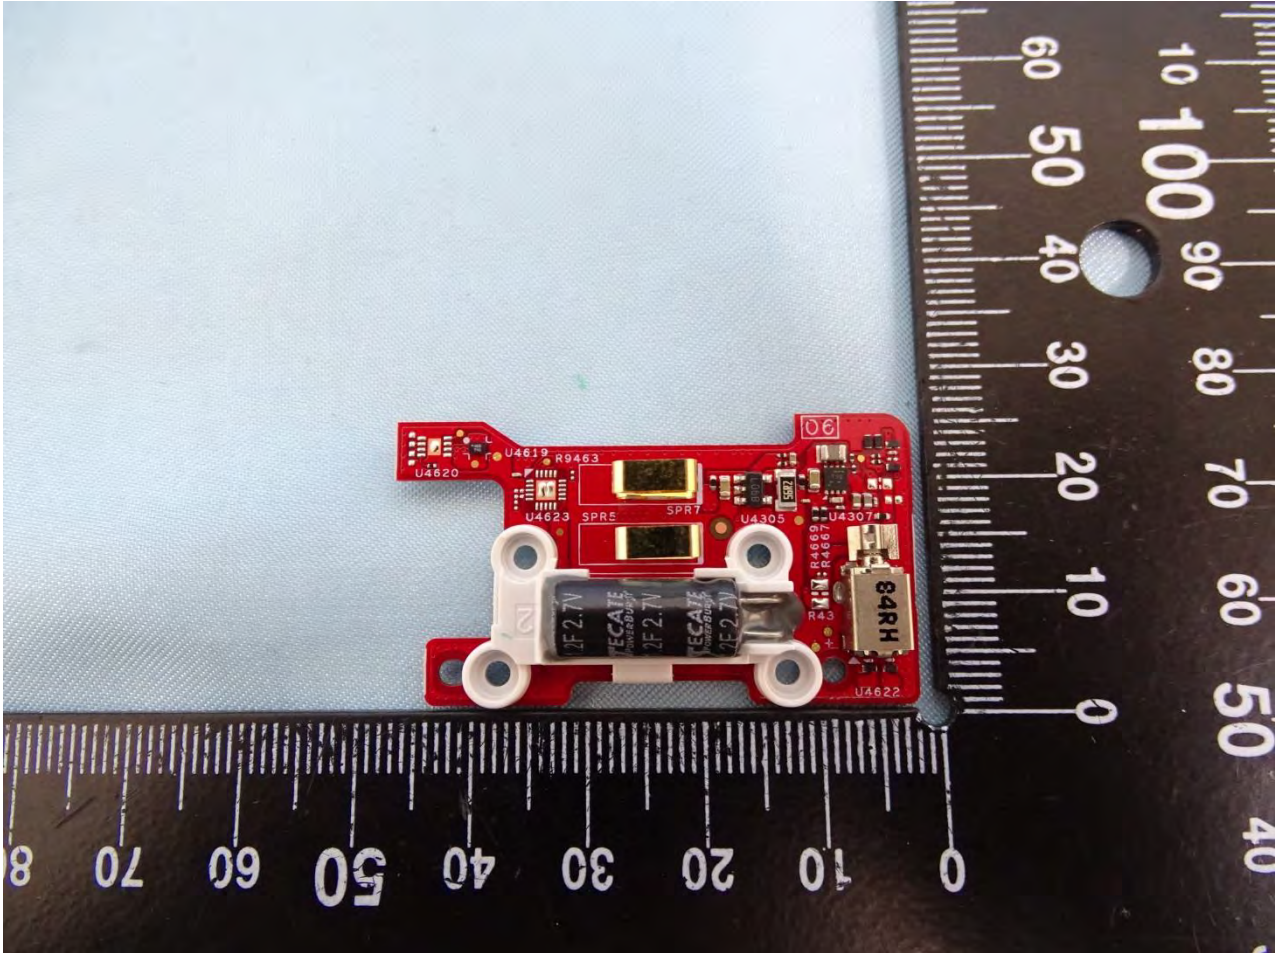

Brand Name: Zebra / Model Name: TC720L