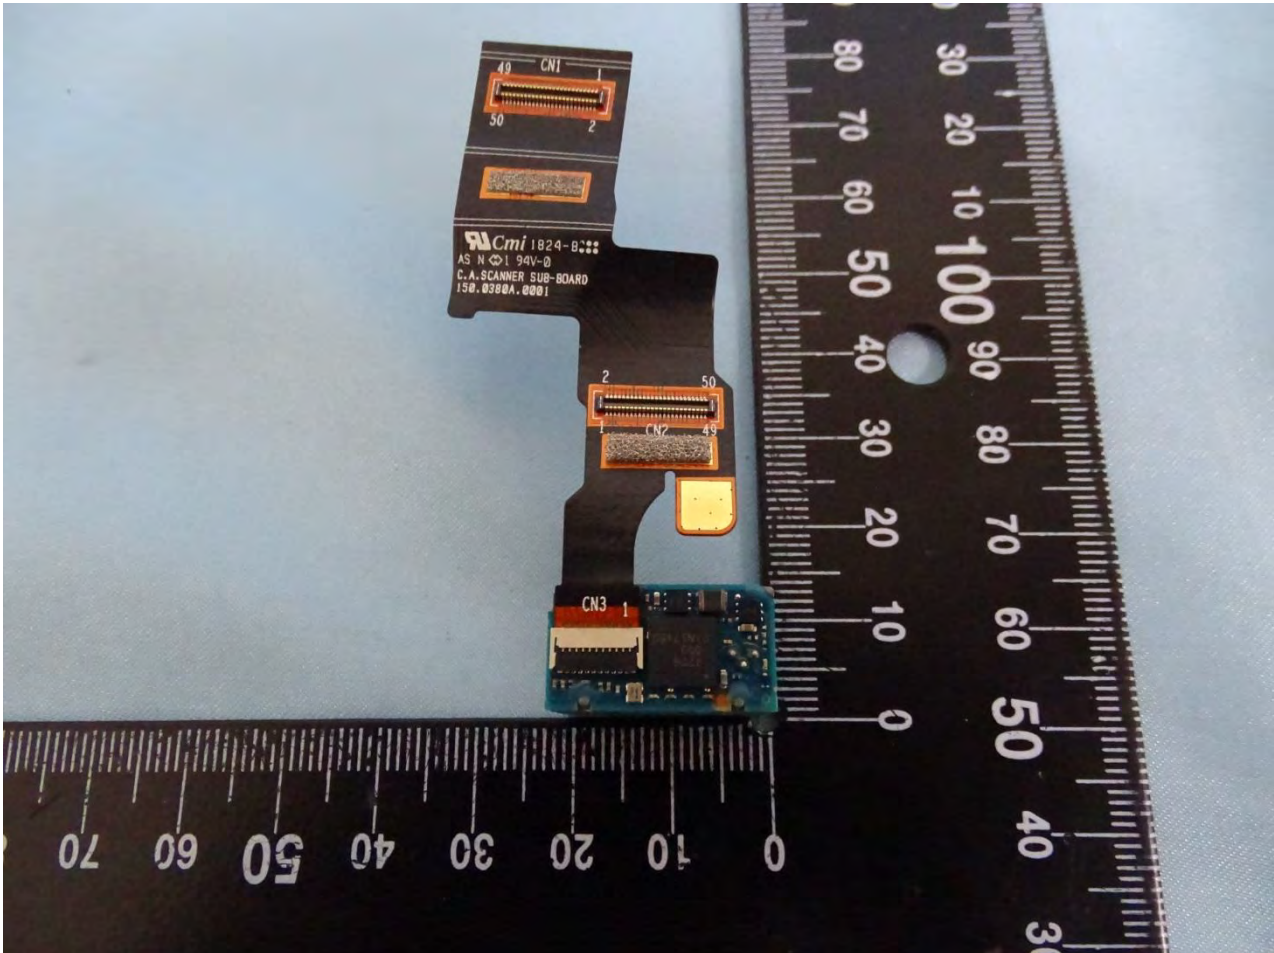

Brand Name: Zebra / Model Name: TC720L