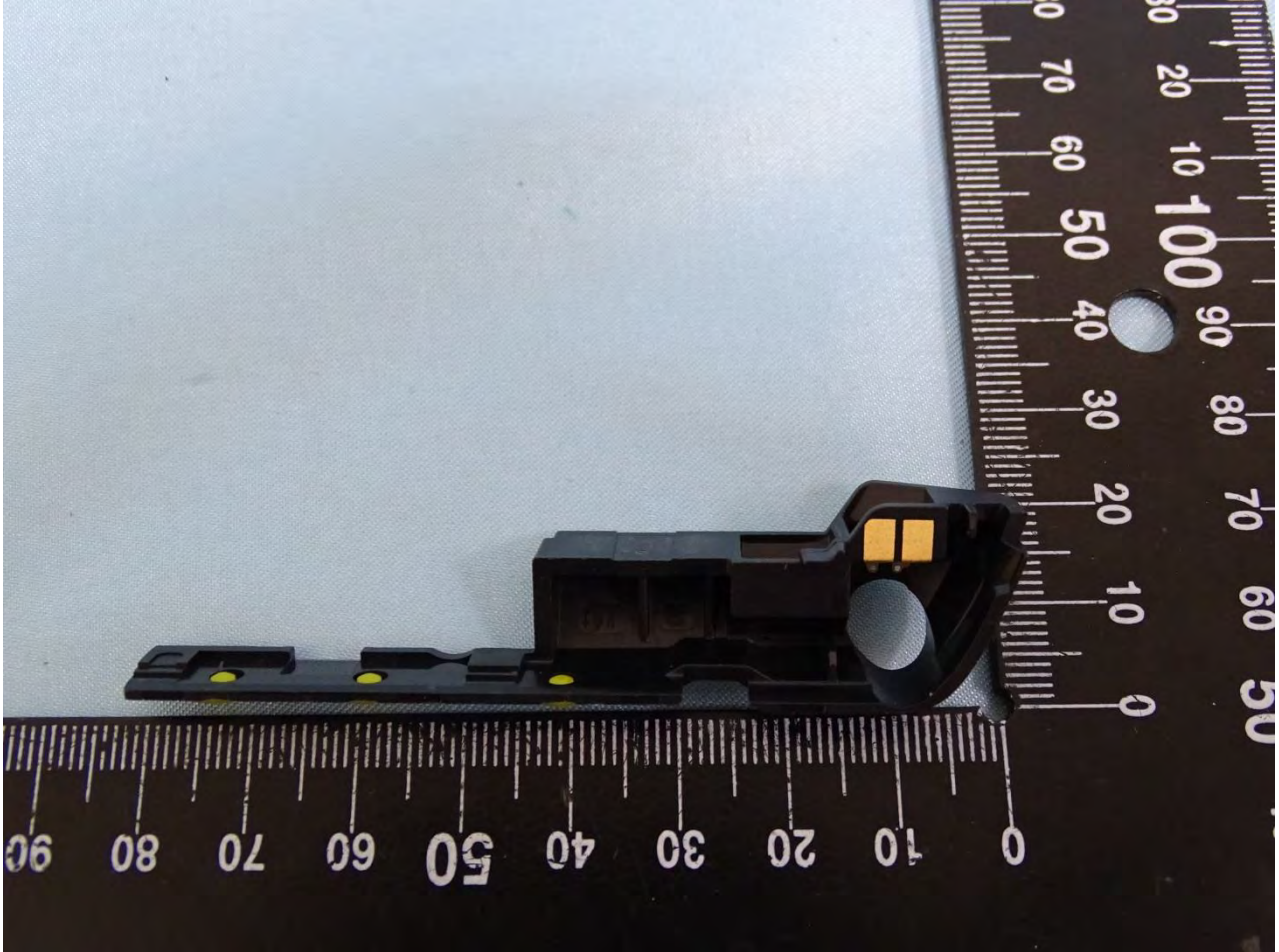

Brand Name: Zebra / Model Name: TC720L