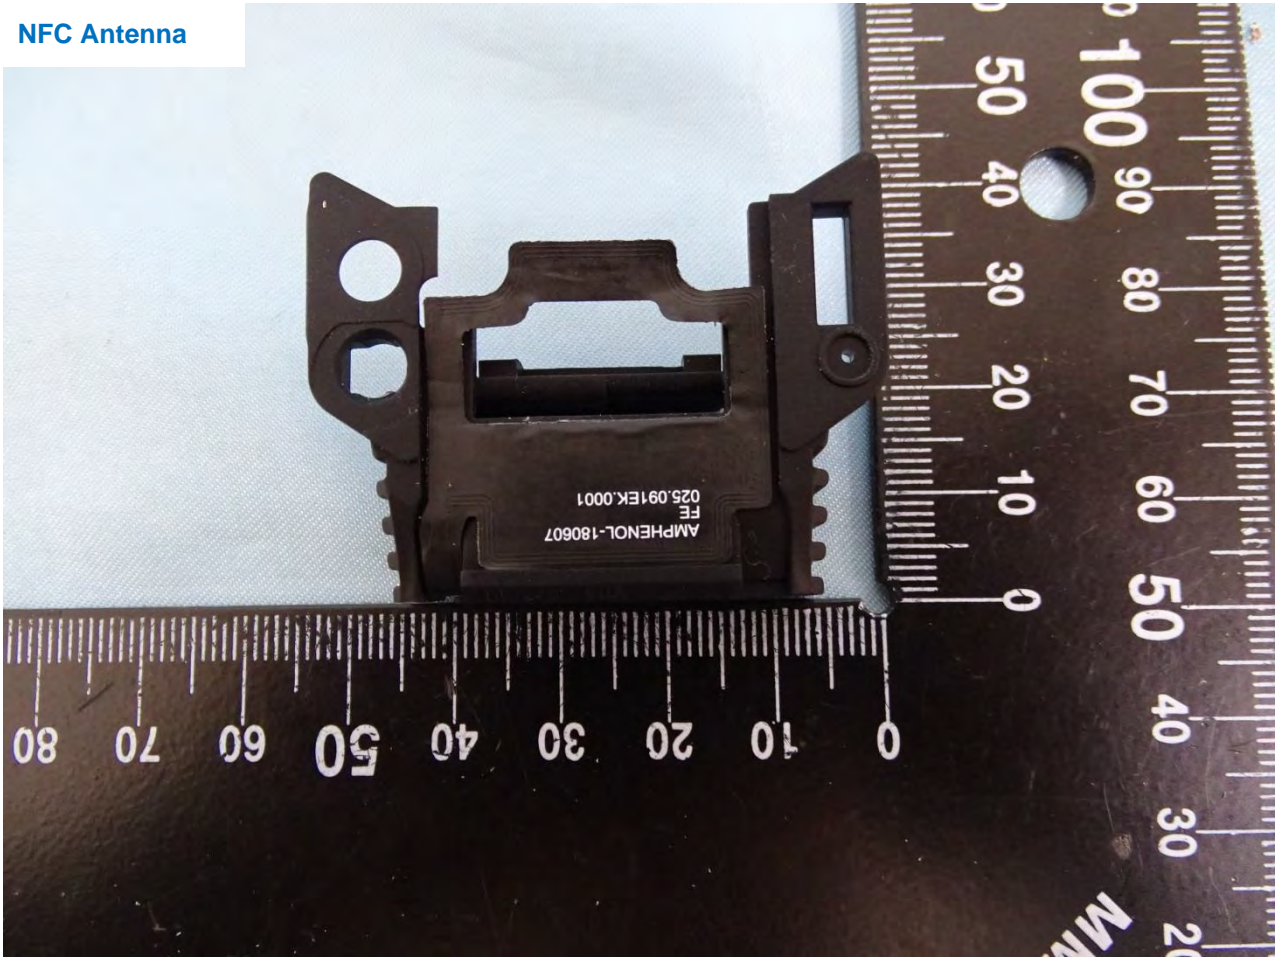

Brand Name: Zebra / Model Name: TC720L

NFC Antenna

—THE END—