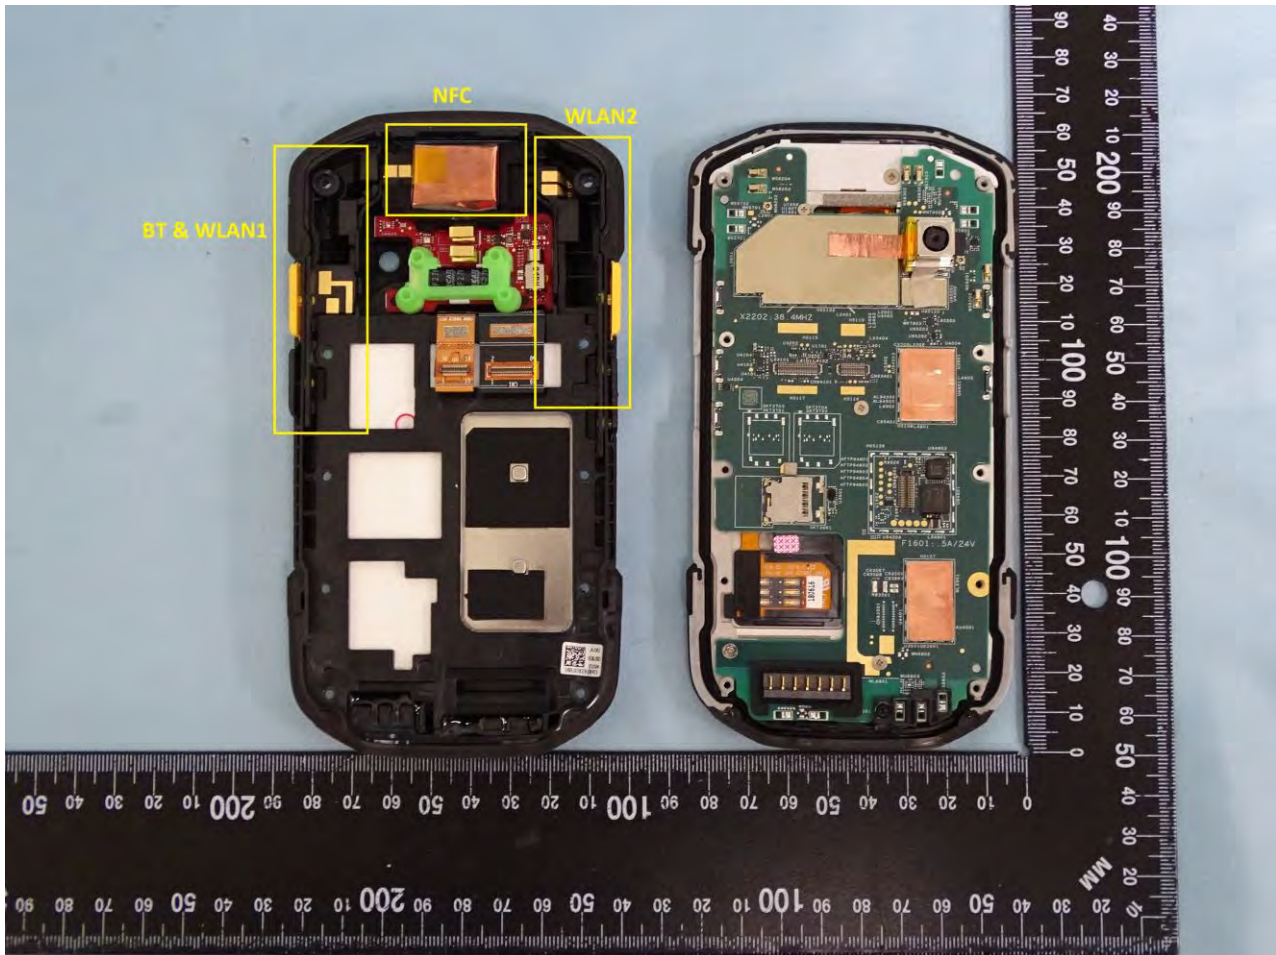

3. Internal Photograph of EUT

Brand Name: Zebra / Model Name: TC720L