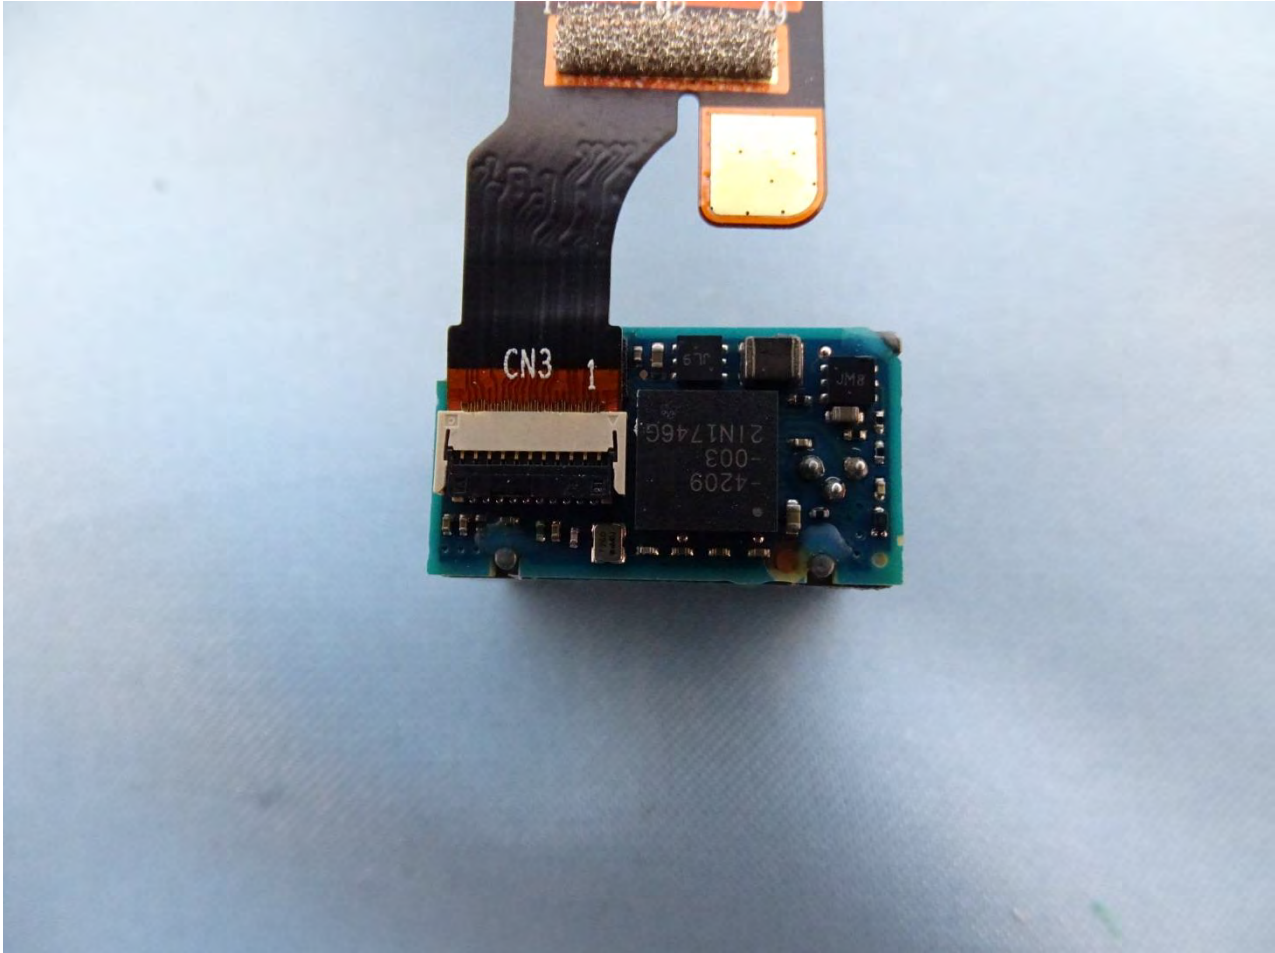

Brand Name: Zebra / Model Name: TC720L