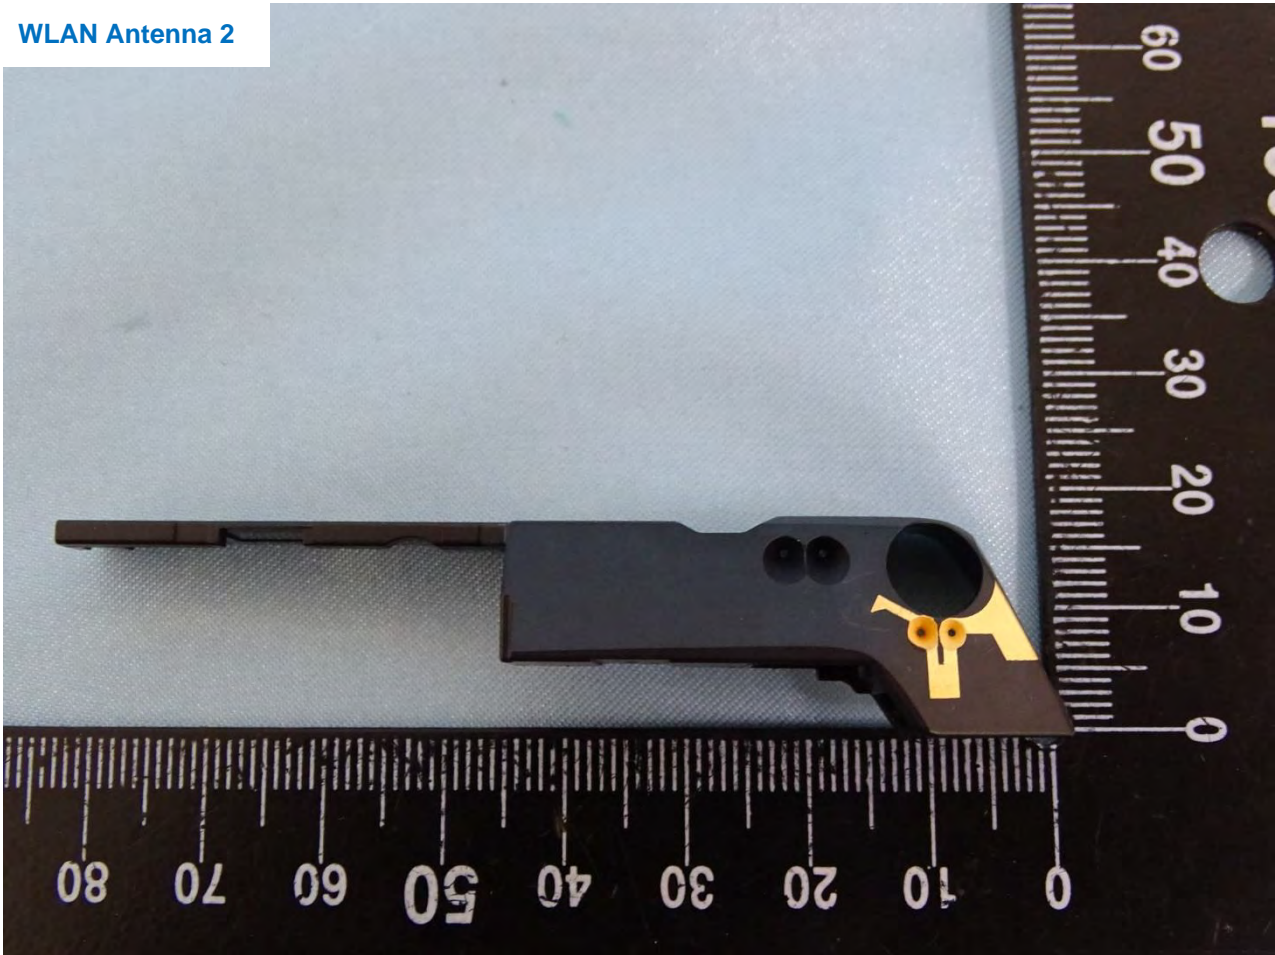

Brand Name: Zebra / Model Name: TC720L

Brand Name: Zebra / Model Name: TC720L

Bluetooth Antenna & WLAN Antenna 1

Brand Name: Zebra / Model Name: TC720L

Brand Name: Zebra / Model Name: TC720L

WLAN Antenna 2