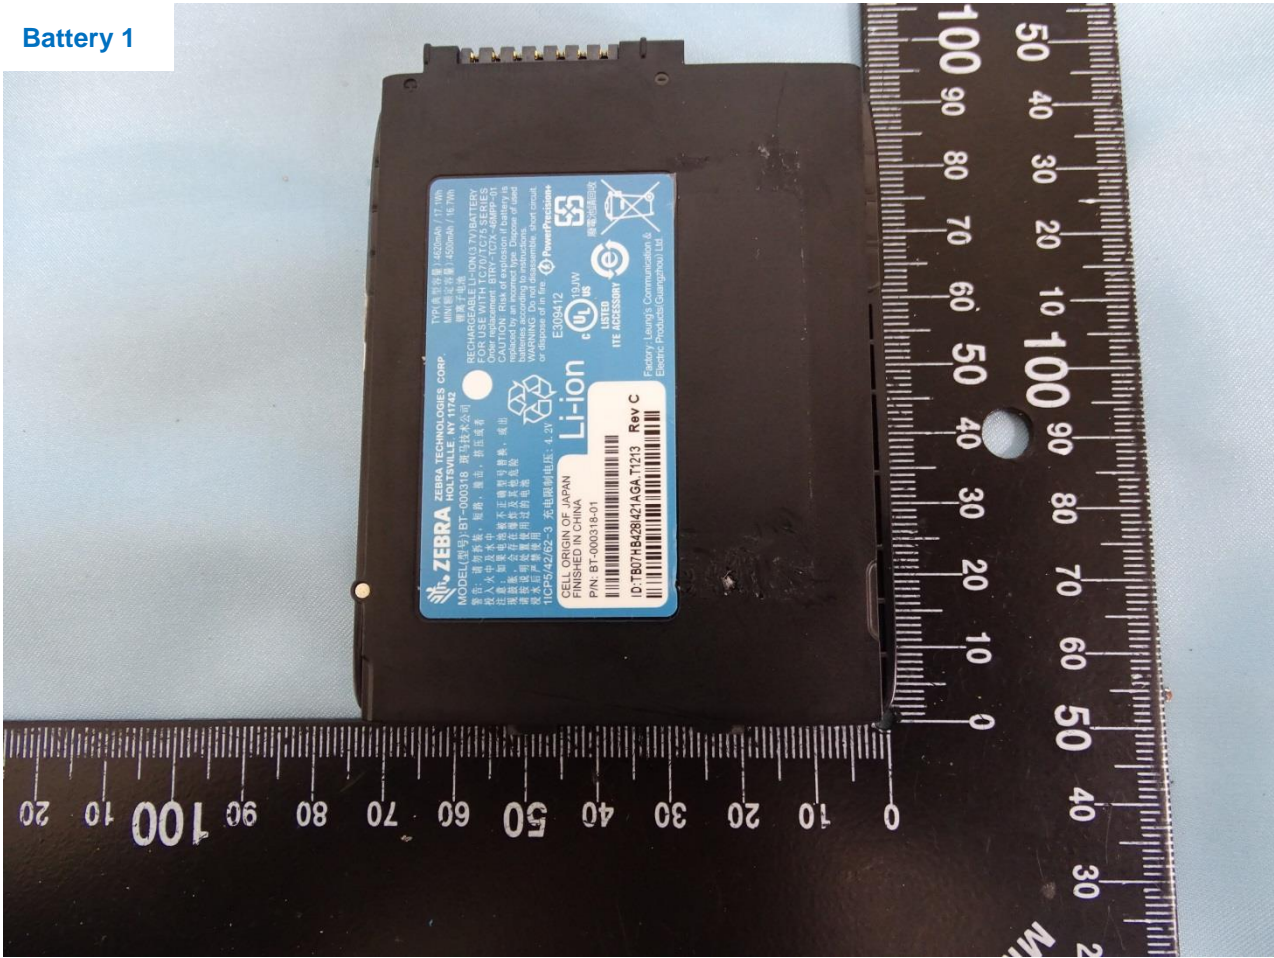

Brand Name: Zebra / Model Name: TC720L

Battery 1