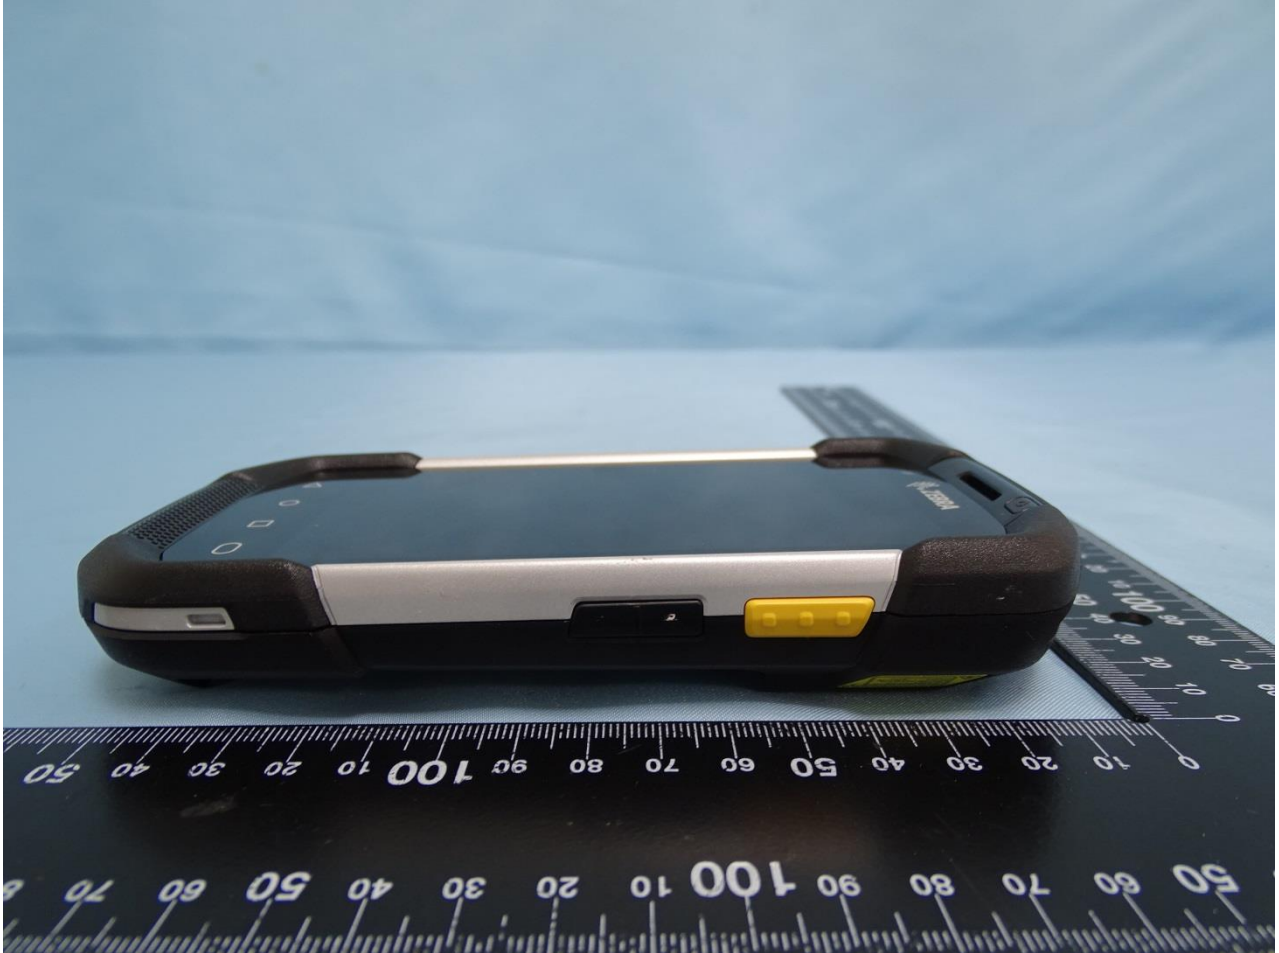

1. External Photograph of EUT

Brand Name: Zebra / Model Name: TC720L

Brand Name: Zebra / Model Name: TC720L

Brand Name: Zebra / Model Name: TC720L

Brand Name: Zebra / Model Name: TC720L

Brand Name: Zebra / Model Name: TC720L

Brand Name: Zebra / Model Name: TC720L

2. Photograph of Accessory

Brand Name: Zebra / Model Name: TC720L

Specification of Accessory		
AC Adapter	Brand Name	Zebra
	Part Number	PWR-BUA5V16W0WW
4 PIN DC power cable	Brand Name	Zebra
	Part Number	CBL-DC-383A1-01
AC Power cable	Brand Name	Zebra
	Part Number	50-16000-182R
Snap-On USB/Charge Cable	Brand Name	Zebra
	Part Number	CBL-TC7X-USB1-01
Snap-On Charging Cable Cup	Brand Name	Zebra
	Part Number	CHG-TC7X-CBL1-01
Battery 1	Brand Name	Zebra
	Part Number	BT-000318-01
Battery 2 (Falcon 1S3P Battery Pack)	Brand Name	Zebra
	Part Number	BT-000318-51
Battery 3	Brand Name	Symbol
	Part Number	82-171249-02
Earphone 1	Brand Name	Zebra
	Part Number	HDST-35MM-PTVP-01
Earphone 2	Brand Name	Zebra
	Part Number	HS2100-OTH
Snap-on 3.5MM Audio Jack Adapter	Brand Name	Symbol
	Part Number	ADP-TC7X-AUD35-01
3.5mm Jack 43"(1.1m) Standard Cable	Brand Name	Zebra
	Part Number	CBL-HS2100-3MS1-01
Holster	Brand Name	Zebra
	Part Number	SG-TC7X-HLSTR1-02
Rigid Holster	Brand Name	Zebra
	Part Number	SG-TC7X-RHLSTR1-01

Remark: For accessories equipped with this EUT, please refer to the following photos.

Brand Name: Zebra / Model Name: TC720L

Brand Name: Zebra / Model Name: TC720L

AC Adapter

Brand Name: Zebra / Model Name: TC720L

Battery 1

Brand Name: Zebra / Model Name: TC720L

Battery 2

Brand Name: Zebra / Model Name: TC720L

Battery 3