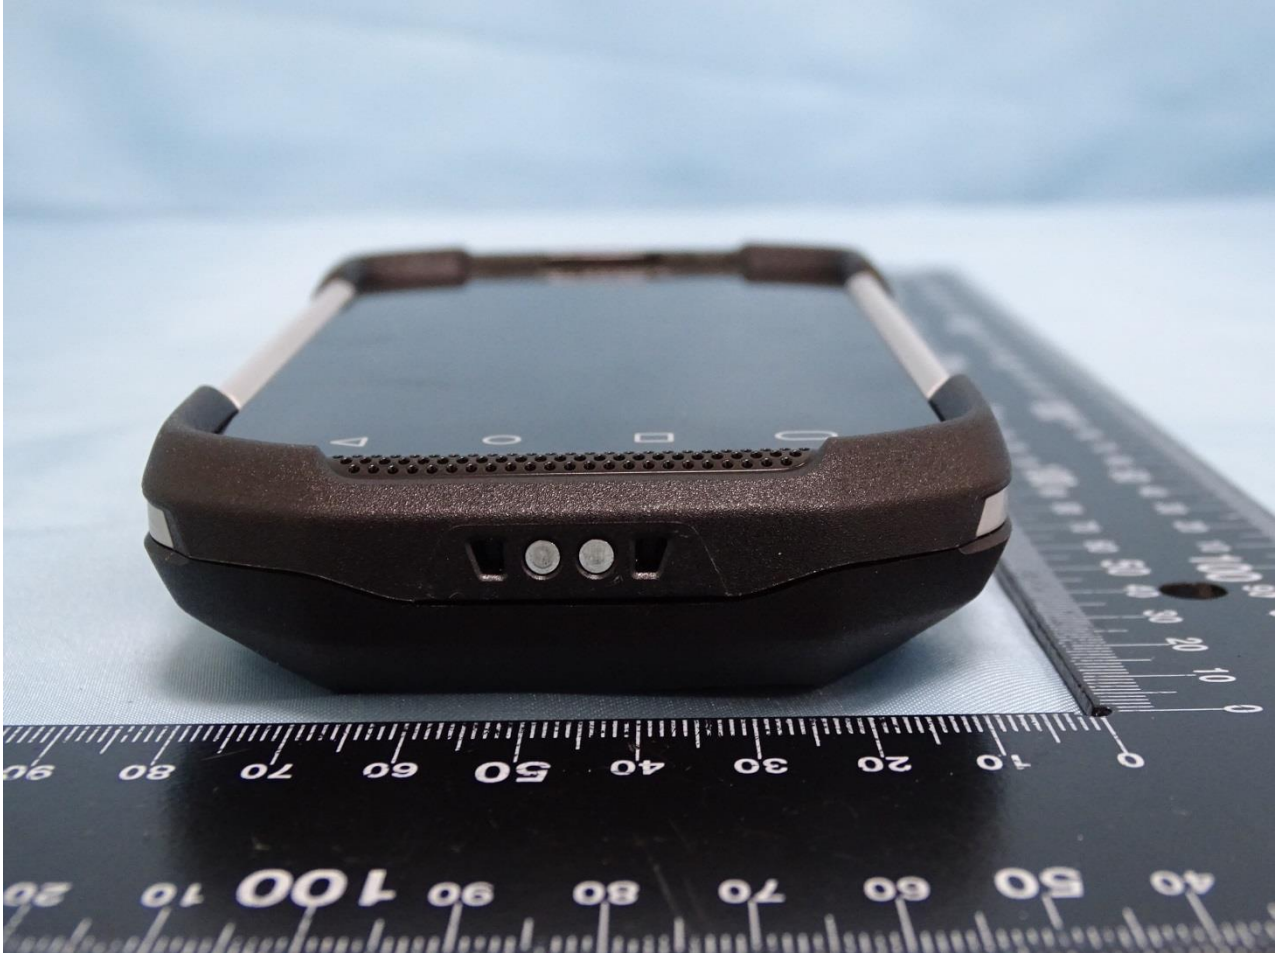

1. External Photograph of EUT

Brand Name: Zebra / Model Name: TC720L

Brand Name: Zebra / Model Name: TC720L

Brand Name: Zebra / Model Name: TC720L

Brand Name: Zebra / Model Name: TC720L

Brand Name: Zebra / Model Name: TC720L

Brand Name: Zebra / Model Name: TC720L

2. Photograph of Accessory

Brand Name: Zebra / Model Name: TC720L

Specification of Accessory		
AC Adapter	Brand Name	Zebra
	Part Number	PWR-BUA5V16W0WW
4 PIN DC power cable	Brand Name	Zebra
	Part Number	CBL-DC-383A1-01
AC Power cable	Brand Name	Zebra
	Part Number	50-16000-182R
Snap-On USB/Charge Cable	Brand Name	Zebra
	Part Number	CBL-TC7X-USB1-01
Snap-On Charging Cable Cup	Brand Name	Zebra
	Part Number	CHG-TC7X-CBL1-01
Battery 1	Brand Name	Zebra
	Part Number	BT-000318-01
Battery 2 (Falcon 1S3P Battery Pack)	Brand Name	Zebra
	Part Number	BT-000318-51
Battery 3	Brand Name	Symbol
	Part Number	82-171249-02
Earphone 1	Brand Name	Zebra
	Part Number	HDST-35MM-PTVP-01
Earphone 2	Brand Name	Zebra
	Part Number	HS2100-OTH
Snap-on 3.5MM Audio Jack Adapter	Brand Name	Symbol
	Part Number	ADP-TC7X-AUD35-01
3.5mm Jack 43"(1.1m) Standard Cable	Brand Name	Zebra
	Part Number	CBL-HS2100-3MS1-01
Holster	Brand Name	Zebra
	Part Number	SG-TC7X-HLSTR1-02
Rigid Holster	Brand Name	Zebra
	Part Number	SG-TC7X-RHLSTR1-01

Remark: For accessories equipped with this EUT, please refer to the following photos.

Brand Name: Zebra / Model Name: TC720L

Brand Name: Zebra / Model Name: TC720L

AC Adapter

Brand Name: Zebra / Model Name: TC720L

Battery 1

Brand Name: Zebra / Model Name: TC720L

Battery 2

Brand Name: Zebra / Model Name: TC720L

Battery 3