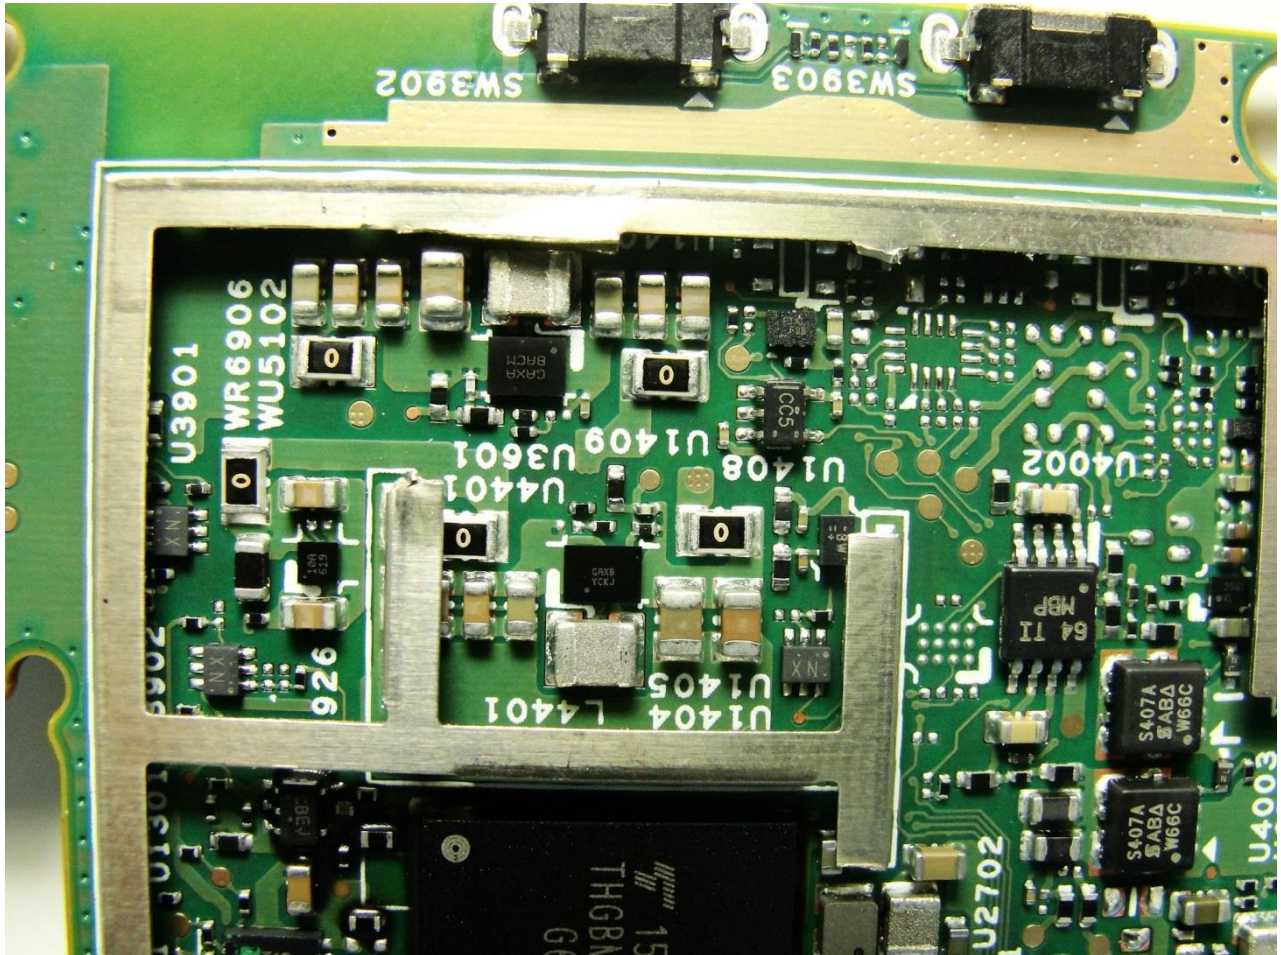

Brand Name: Zebra / Model Name: TC700K

Brand Name: Zebra / Model Name: TC700K

Brand Name: Zebra / Model Name: TC700K

Brand Name: Zebra / Model Name: TC700K

Brand Name: Zebra / Model Name: TC700K

Brand Name: Zebra / Model Name: TC700K

Brand Name: Zebra / Model Name: TC700K

Brand Name: Zebra / Model Name: TC700K

Brand Name: Zebra / Model Name: TC700K

WLAN Main Antenna and Bluetooth Antenna

Brand Name: Zebra / Model Name: TC700K

Brand Name: Zebra / Model Name: TC700K

WLAN Aux. Antenna and GPS Antenna

Brand Name: Zebra / Model Name: TC700K

Brand Name: Zebra / Model Name: TC700K

NFC Antenna

Brand Name: Zebra / Model Name: TC700K