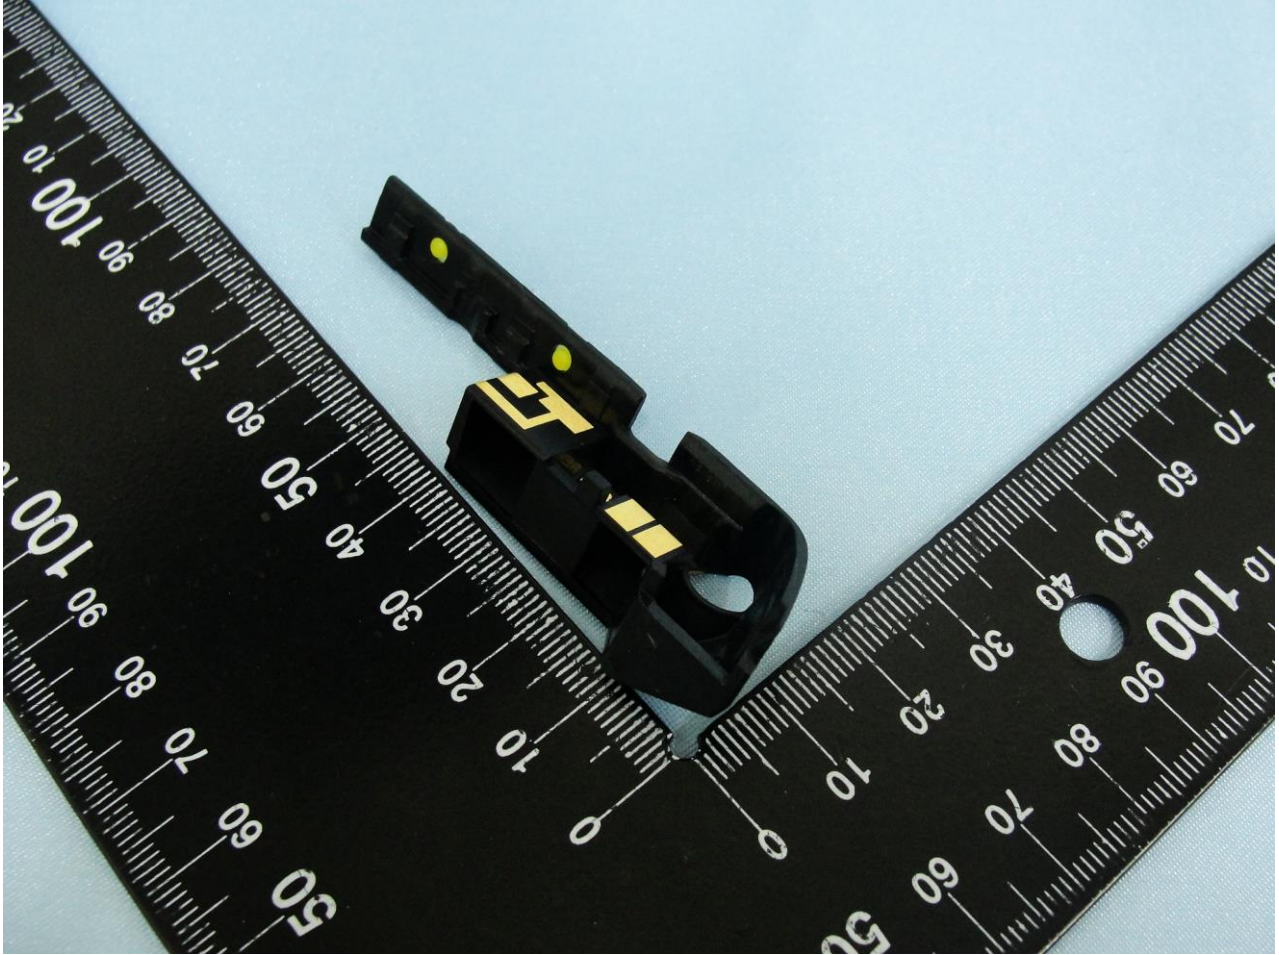

Brand Name: Zebra / Model Name: TC700K

Brand Name: Zebra / Model Name: TC700K

Brand Name: Zebra / Model Name: TC700K

Brand Name: Zebra / Model Name: TC700K

Brand Name: Zebra / Model Name: TC700K

Brand Name: Zebra / Model Name: TC700K

Brand Name: Zebra / Model Name: TC700K

Brand Name: Zebra / Model Name: TC700K

Brand Name: Zebra / Model Name: TC700K

WLAN Main Antenna and Bluetooth Antenna

Brand Name: Zebra / Model Name: TC700K

Brand Name: Zebra / Model Name: TC700K