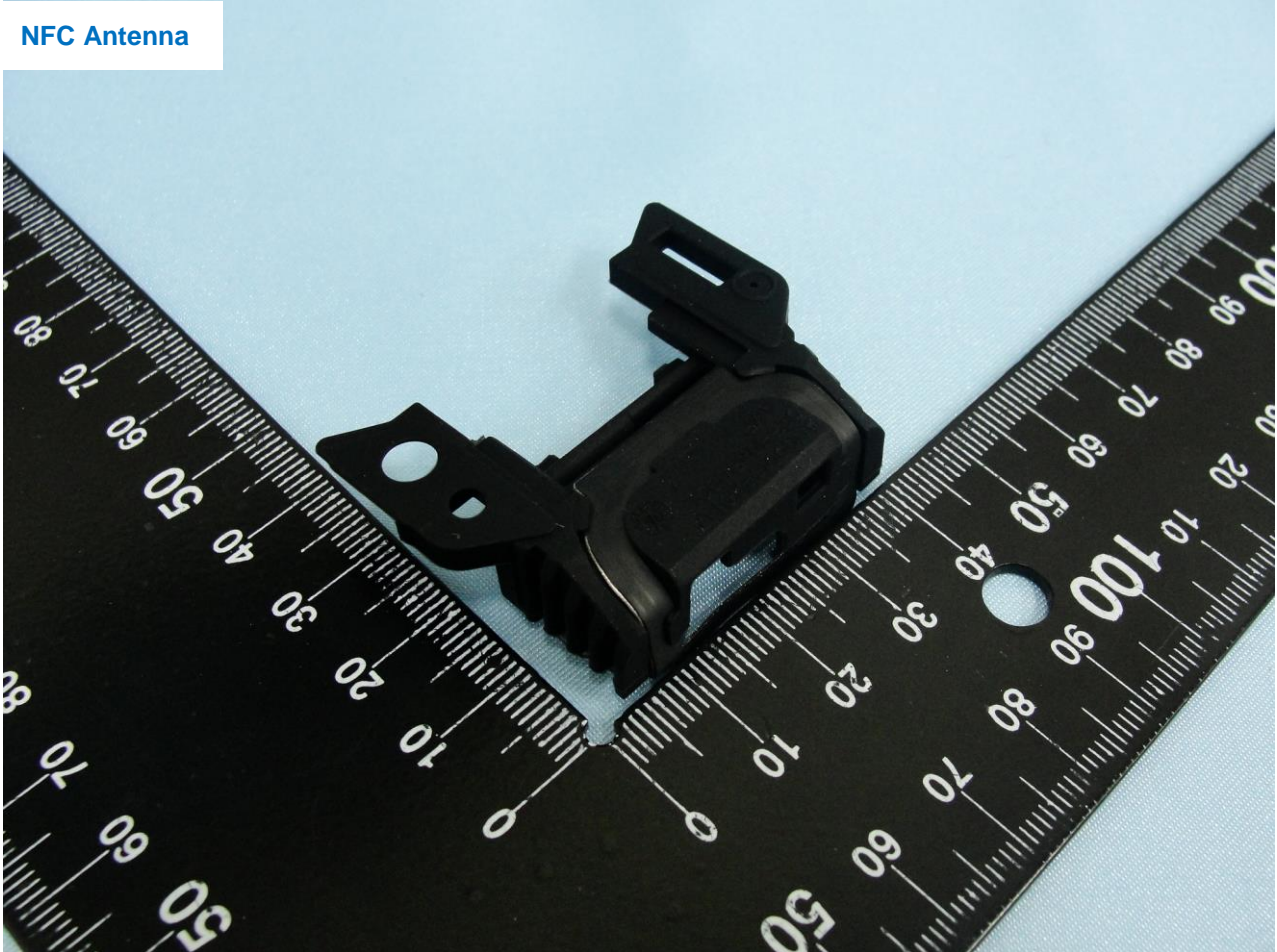

WLAN Aux. Antenna and GPS Antenna

Brand Name: Zebra / Model Name: TC700K

Brand Name: Zebra / Model Name: TC700K

NFC Antenna

Brand Name: Zebra / Model Name: TC700K