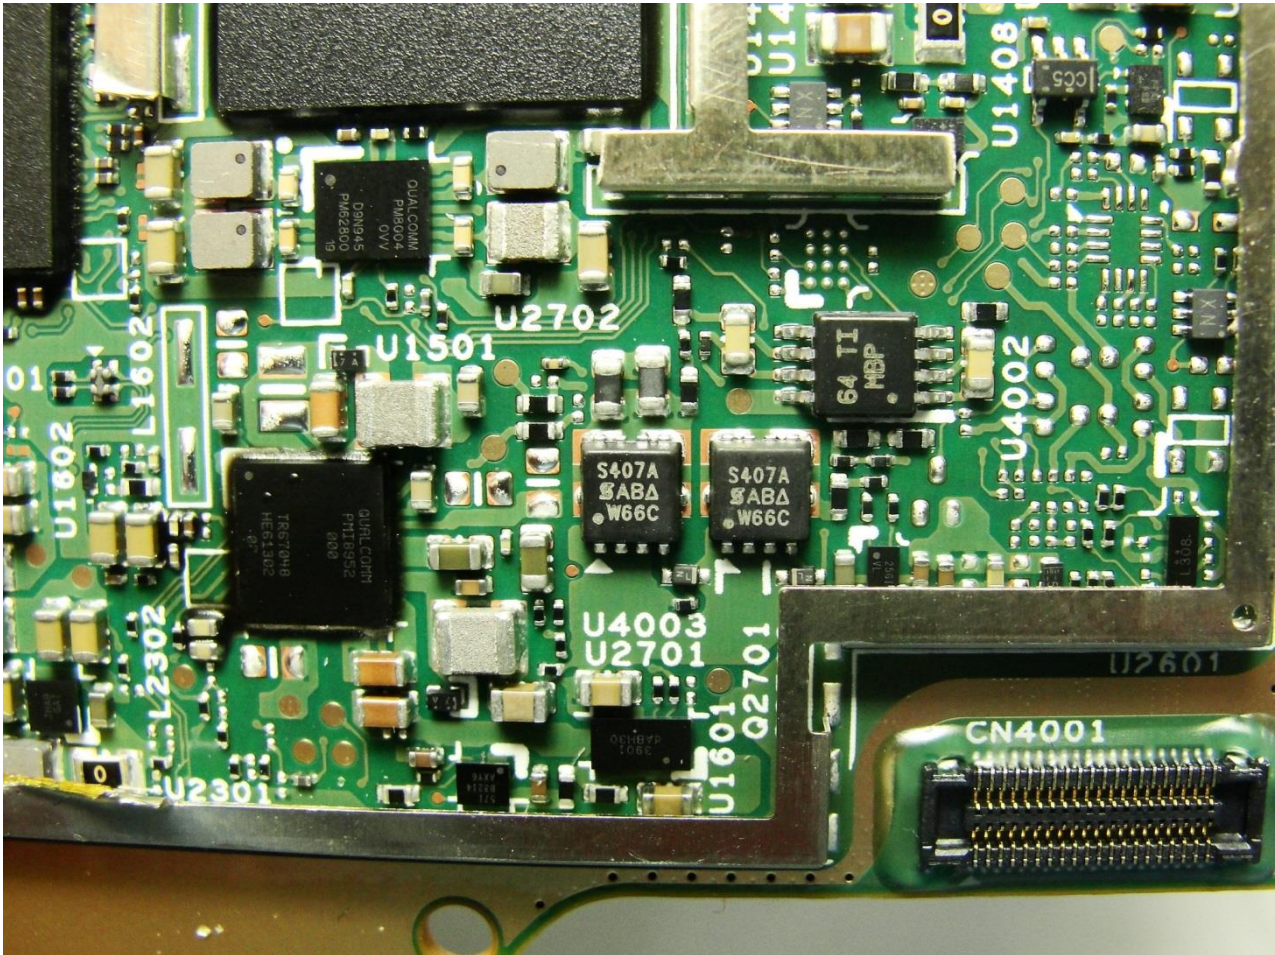

Brand Name: Zebra / Model Name: TC700K

Brand Name: Zebra / Model Name: TC700K

Brand Name: Zebra / Model Name: TC700K

Brand Name: Zebra / Model Name: TC700K

Brand Name: Zebra / Model Name: TC700K

Brand Name: Zebra / Model Name: TC700K

Brand Name: Zebra / Model Name: TC700K

Brand Name: Zebra / Model Name: TC700K

Brand Name: Zebra / Model Name: TC700K

WLAN Main Antenna and Bluetooth Antenna

Brand Name: Zebra / Model Name: TC700K

Brand Name: Zebra / Model Name: TC700K