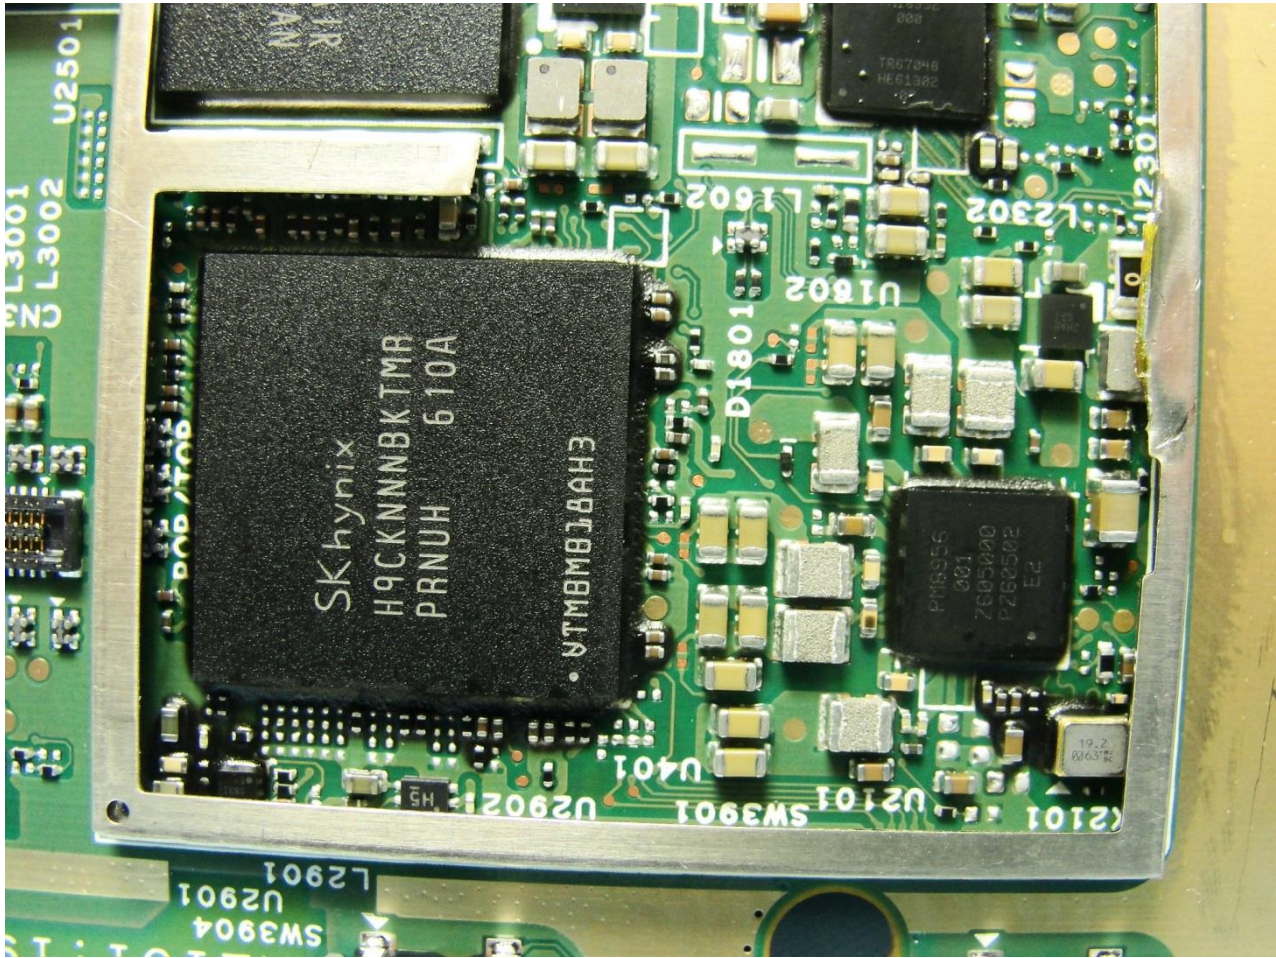

Brand Name: Zebra / Model Name: TC700K

Brand Name: Zebra / Model Name: TC700K

Brand Name: Zebra / Model Name: TC700K

Brand Name: Zebra / Model Name: TC700K

Brand Name: Zebra / Model Name: TC700K

Brand Name: Zebra / Model Name: TC700K

Brand Name: Zebra / Model Name: TC700K

Brand Name: Zebra / Model Name: TC700K

Brand Name: Zebra / Model Name: TC700K

WLAN Main Antenna and Bluetooth Antenna

Brand Name: Zebra / Model Name: TC700K

Brand Name: Zebra / Model Name: TC700K