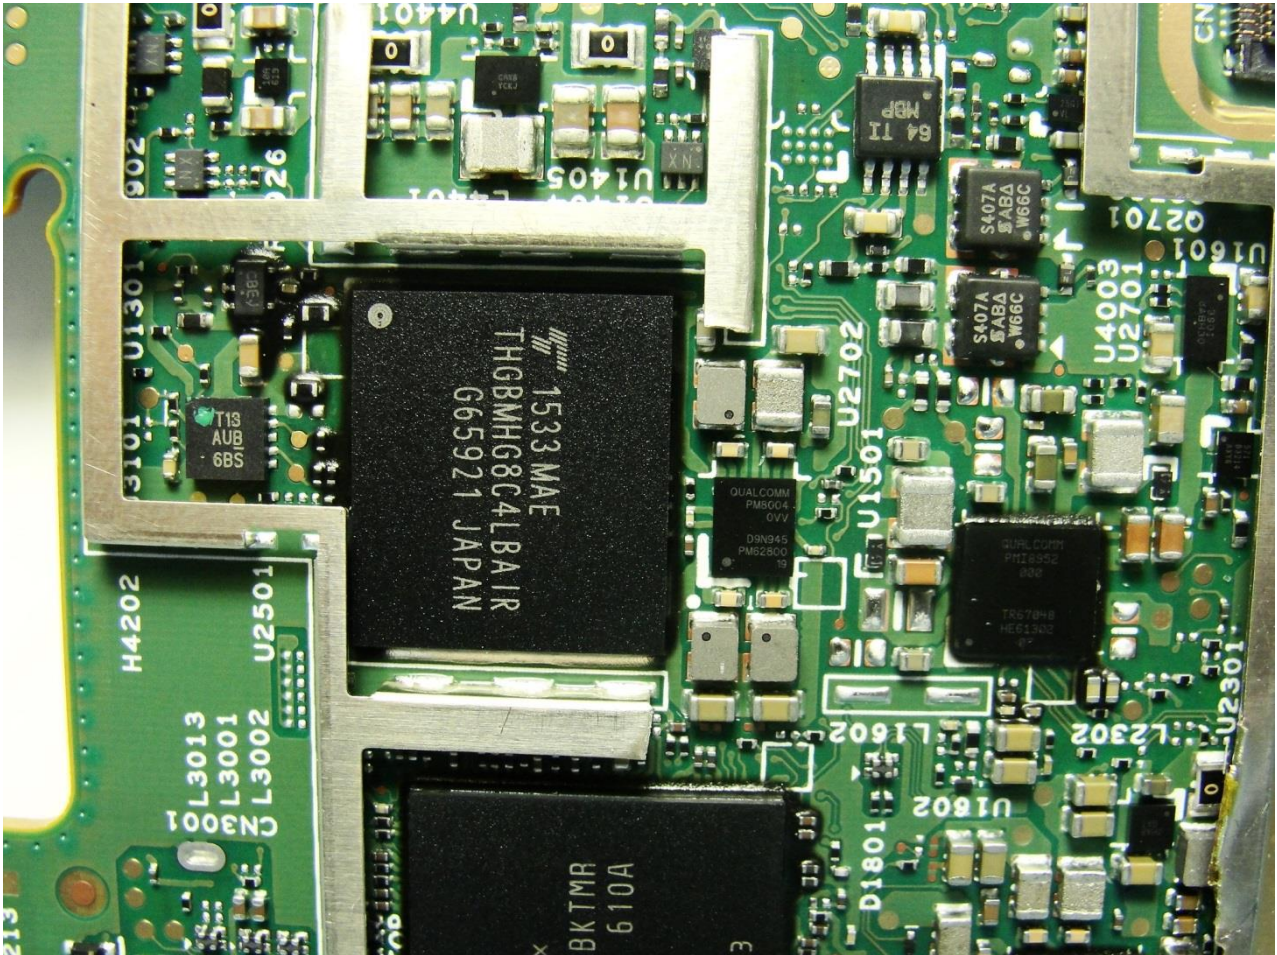

Brand Name: Zebra / Model Name: TC700K

Brand Name: Zebra / Model Name: TC700K

Brand Name: Zebra / Model Name: TC700K

Brand Name: Zebra / Model Name: TC700K

Brand Name: Zebra / Model Name: TC700K

Brand Name: Zebra / Model Name: TC700K

Brand Name: Zebra / Model Name: TC700K

Brand Name: Zebra / Model Name: TC700K

Brand Name: Zebra / Model Name: TC700K

WLAN Main Antenna and Bluetooth Antenna

Brand Name: Zebra / Model Name: TC700K

Brand Name: Zebra / Model Name: TC700K