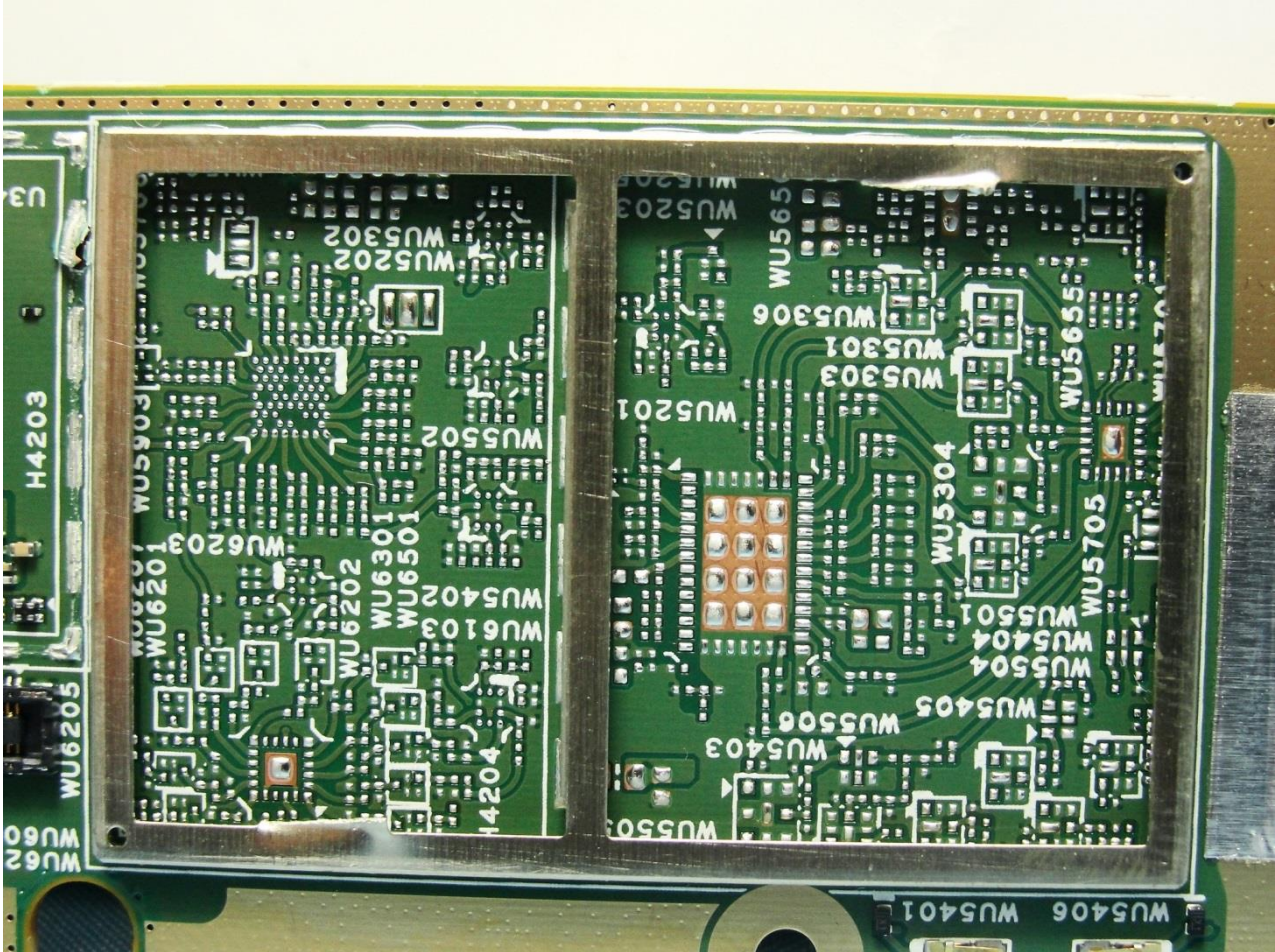

Brand Name: Zebra / Model Name: TC700K

Brand Name: Zebra / Model Name: TC700K

Brand Name: Zebra / Model Name: TC700K

Brand Name: Zebra / Model Name: TC700K

Brand Name: Zebra / Model Name: TC700K

Brand Name: Zebra / Model Name: TC700K

Brand Name: Zebra / Model Name: TC700K

Brand Name: Zebra / Model Name: TC700K

Brand Name: Zebra / Model Name: TC700K

WLAN Main Antenna and Bluetooth Antenna

Brand Name: Zebra / Model Name: TC700K

Brand Name: Zebra / Model Name: TC700K

WLAN Aux. Antenna and GPS Antenna

Brand Name: Zebra / Model Name: TC700K

Brand Name: Zebra / Model Name: TC700K

NFC Antenna

Brand Name: Zebra / Model Name: TC700K