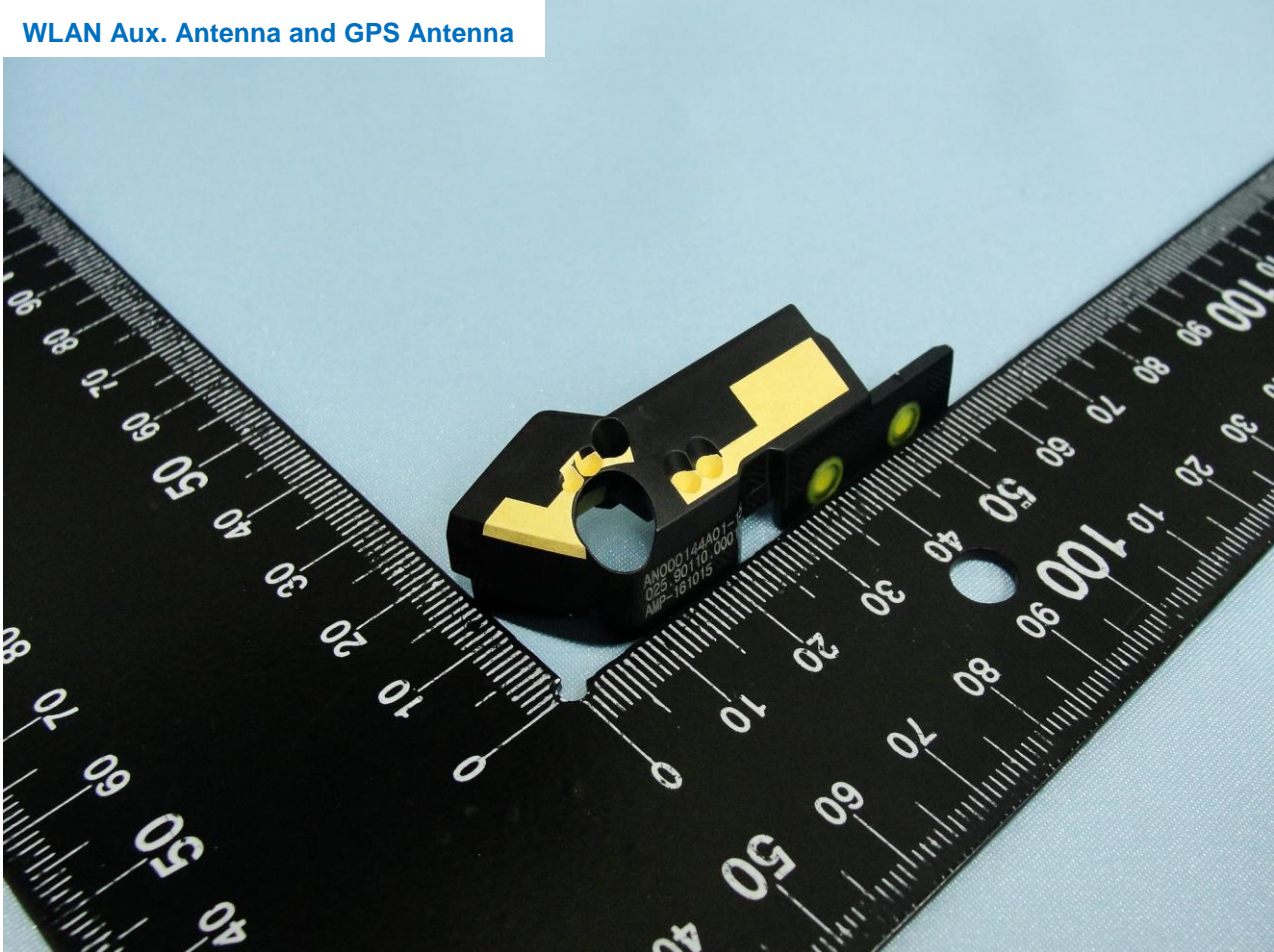

Brand Name: Zebra / Model Name: TC700K

WLAN Aux. Antenna and GPS Antenna