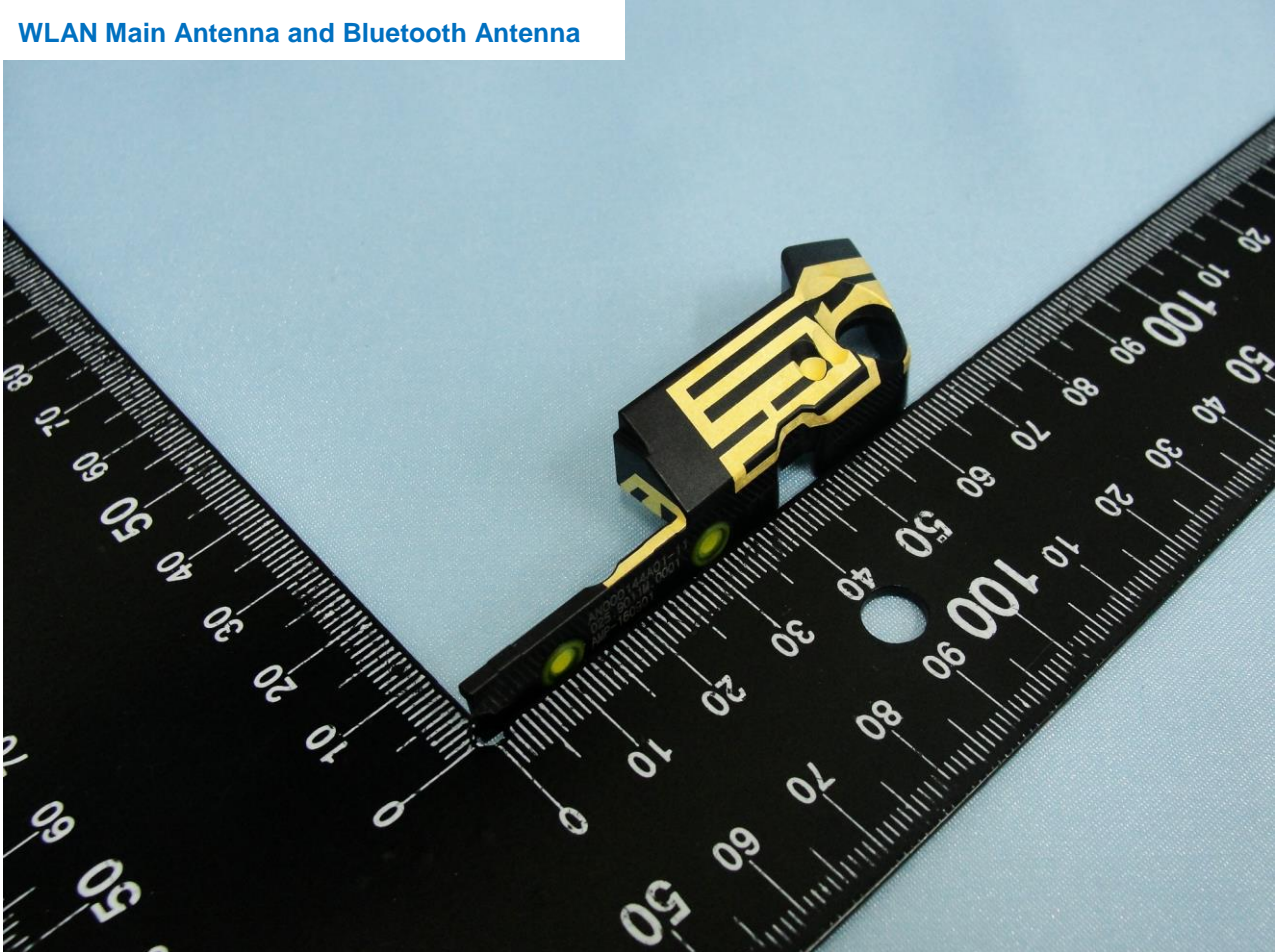

Brand Name: Zebra / Model Name: TC700K

Brand Name: Zebra / Model Name: TC700K

Brand Name: Zebra / Model Name: TC700K

Brand Name: Zebra / Model Name: TC700K

Brand Name: Zebra / Model Name: TC700K

Brand Name: Zebra / Model Name: TC700K

Brand Name: Zebra / Model Name: TC700K

Brand Name: Zebra / Model Name: TC700K

Brand Name: Zebra / Model Name: TC700K

WLAN Main Antenna and Bluetooth Antenna

Brand Name: Zebra / Model Name: TC700K

Brand Name: Zebra / Model Name: TC700K