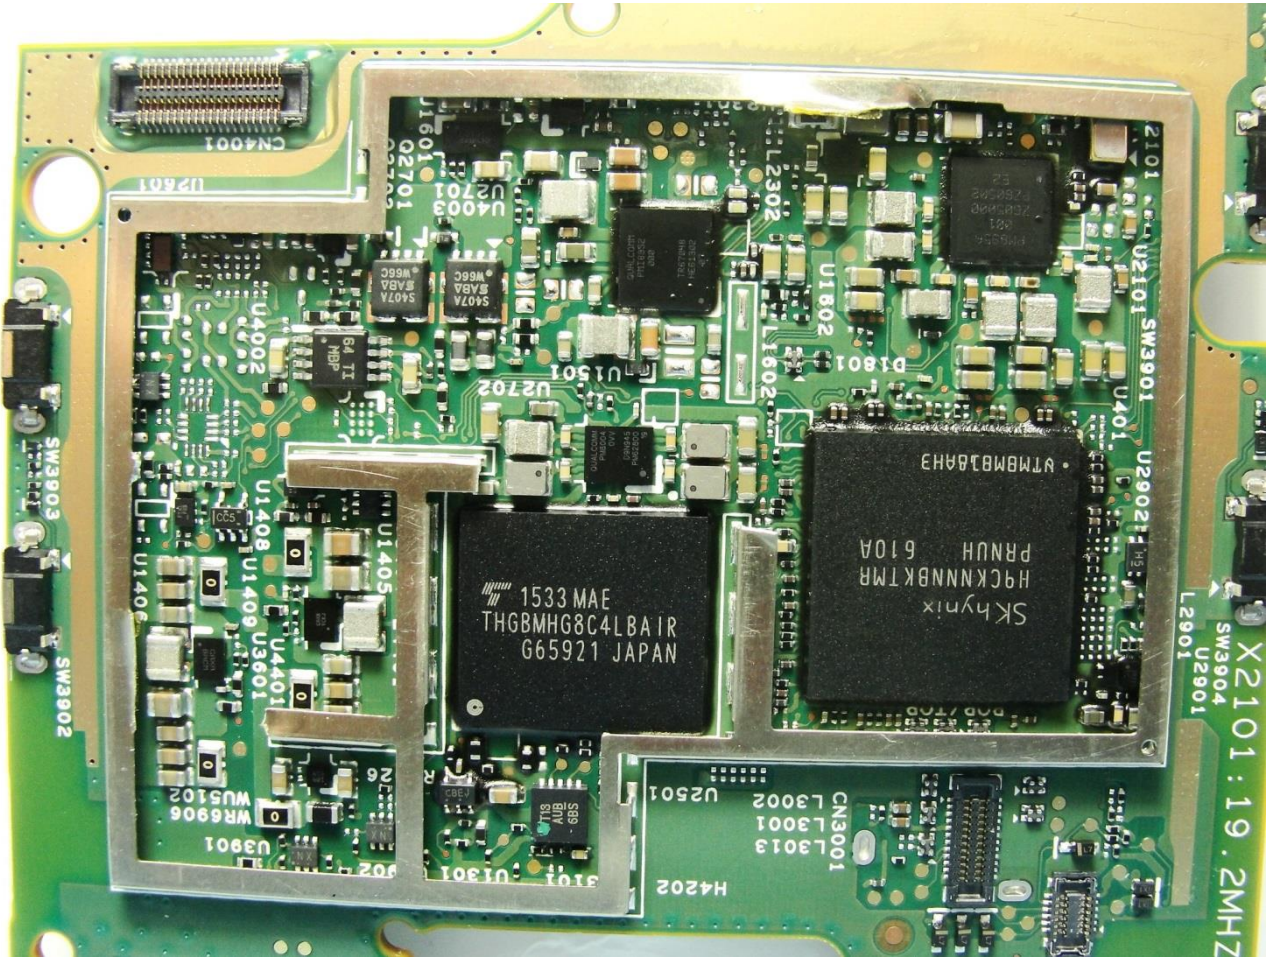

Brand Name: Zebra / Model Name: TC700K

Brand Name: Zebra / Model Name: TC700K

Brand Name: Zebra / Model Name: TC700K

Brand Name: Zebra / Model Name: TC700K

Brand Name: Zebra / Model Name: TC700K

Brand Name: Zebra / Model Name: TC700K

Brand Name: Zebra / Model Name: TC700K

Brand Name: Zebra / Model Name: TC700K

Brand Name: Zebra / Model Name: TC700K

WLAN Main Antenna and Bluetooth Antenna

Brand Name: Zebra / Model Name: TC700K

Brand Name: Zebra / Model Name: TC700K