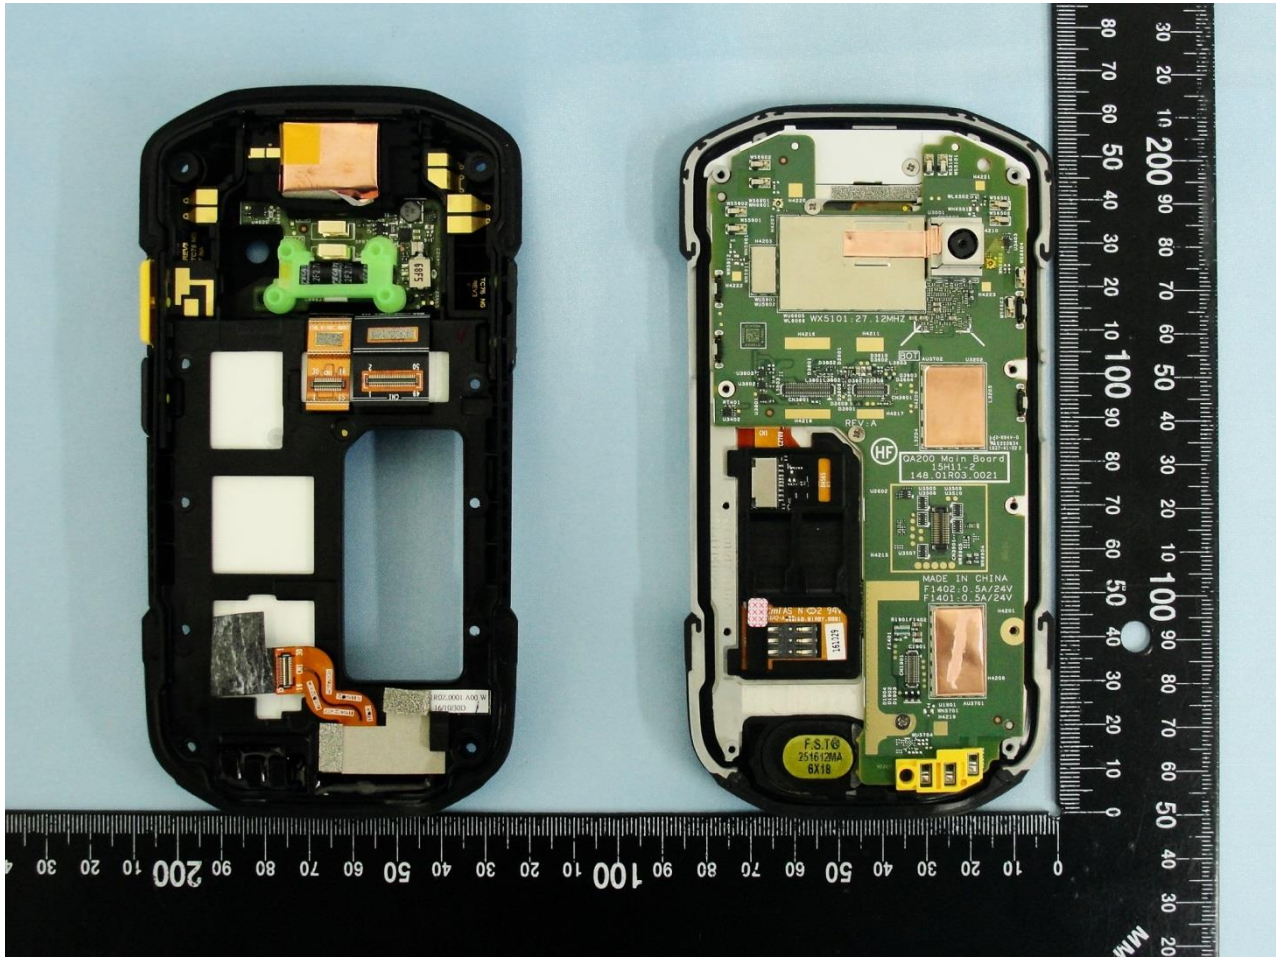

### 3. Internal Photograph of EUT

Brand Name: Zebra / Model Name: TC700K

Brand Name: Zebra / Model Name: TC700K

Brand Name: Zebra / Model Name: TC700K

Brand Name: Zebra / Model Name: TC700K

Brand Name: Zebra / Model Name: TC700K

Brand Name: Zebra / Model Name: TC700K

Brand Name: Zebra / Model Name: TC700K

Brand Name: Zebra / Model Name: TC700K

Brand Name: Zebra / Model Name: TC700K

Brand Name: Zebra / Model Name: TC700K

Brand Name: Zebra / Model Name: TC700K