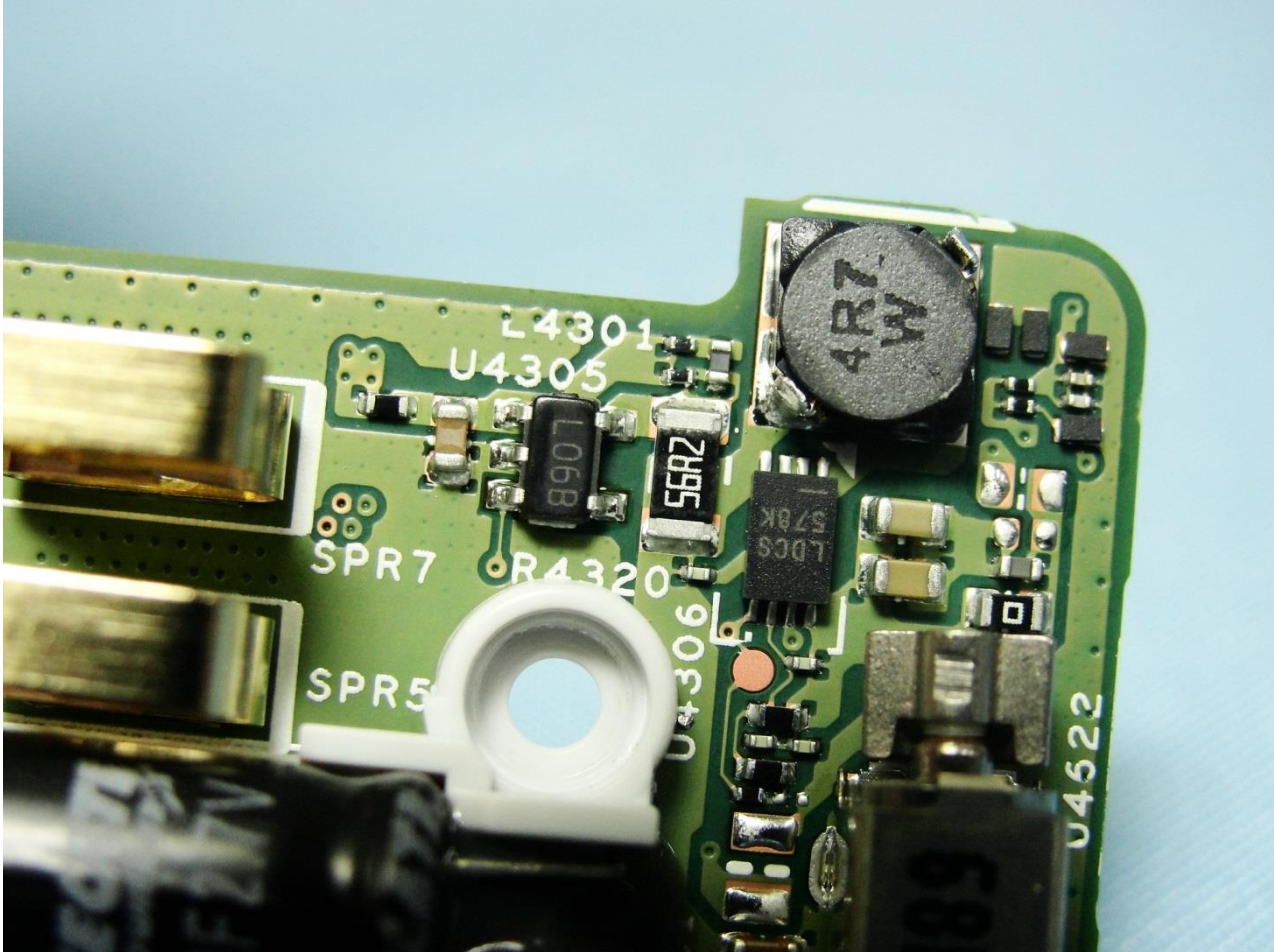

### 3. Internal Photograph of EUT

Brand Name: Zebra / Model Name: TC700K

Brand Name: Zebra / Model Name: TC700K

Brand Name: Zebra / Model Name: TC700K

Brand Name: Zebra / Model Name: TC700K

Brand Name: Zebra / Model Name: TC700K

Brand Name: Zebra / Model Name: TC700K

Brand Name: Zebra / Model Name: TC700K

Brand Name: Zebra / Model Name: TC700K

Brand Name: Zebra / Model Name: TC700K

Brand Name: Zebra / Model Name: TC700K

Brand Name: Zebra / Model Name: TC700K