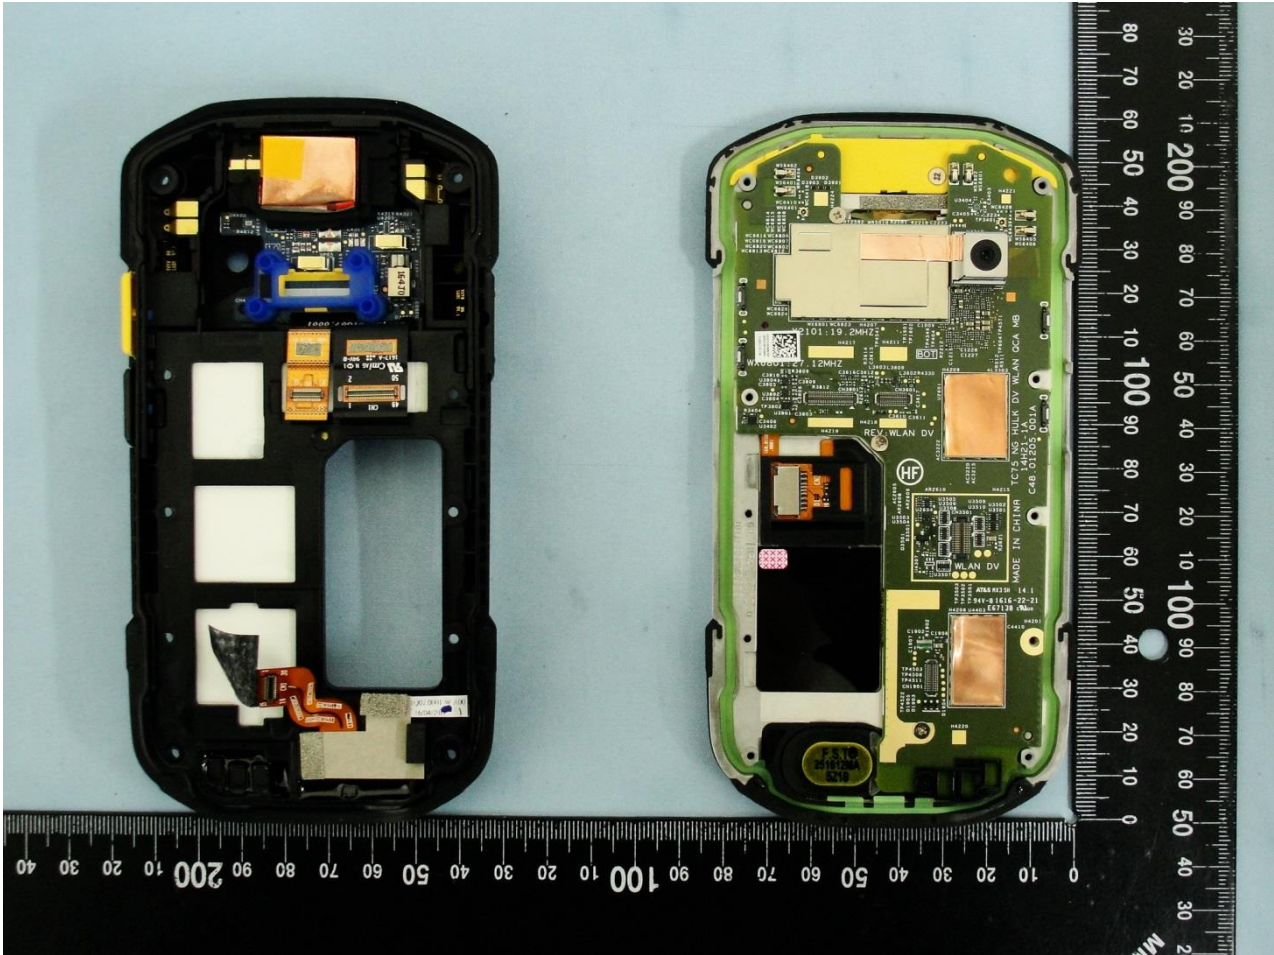

Brand Name: Zebra / Model Name: TC700J