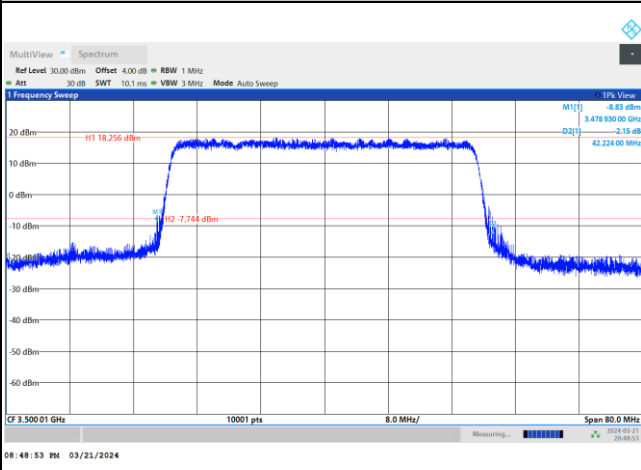

FR1 n77 / 40MHz / CP OFDM / Middle Channel / Full RB

QPSK