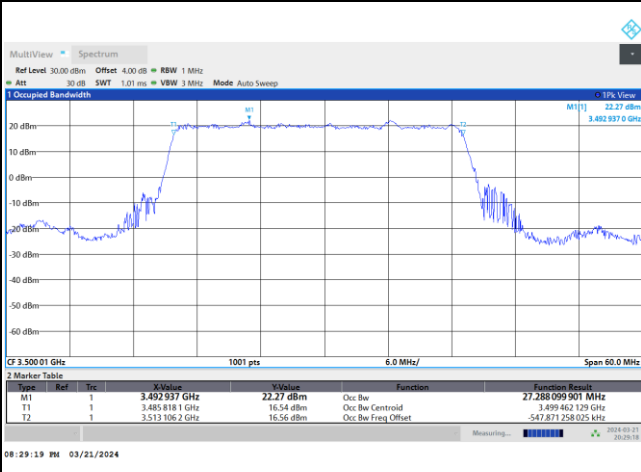

64QAM

256QAM

FR1 n77 / 30MHz / DFT-S OFDM / Middle Channel / Full RB

PI/2 BPSK

FR1 n77 / 30MHz / CP OFDM / Middle Channel / Full RB

QPSK

16QAM

64QAM