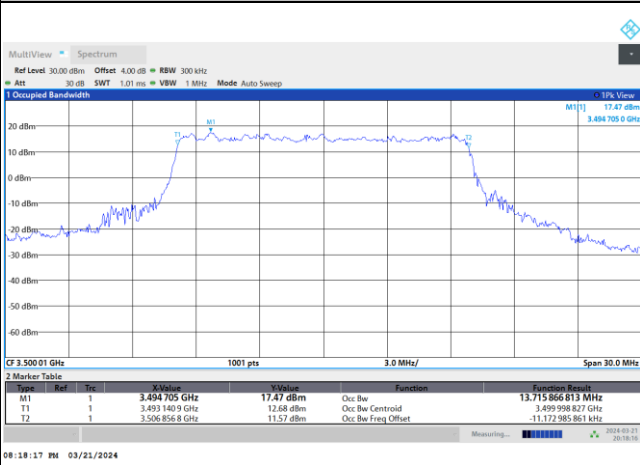

PI/2 BPSK

08:17:22 PM 03/21/2024

FR1 n77 / 15MHz / CP OFDM / Middle Channel / Full RB

QPSK

08:17:50 PM 03/21/2024

16QAM

08:18:17 PM 03/21/2024

64QAM