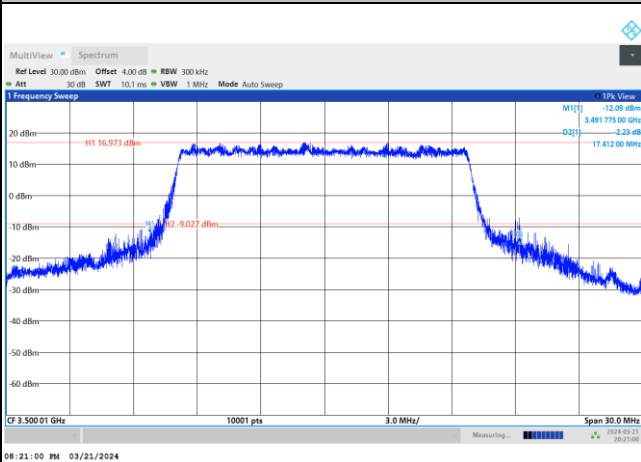

FR1 n77 / 15MHz / DFT-S OFDM / Middle Channel / Full RB

PI/2 BPSK

FR1 n77 / 15MHz / CP OFDM / Middle Channel / Full RB

QPSK

16QAM

64QAM

256QAM

FR1 n77 / 20MHz / DFT-S OFDM / Middle Channel / Full RB

PI/2 BPSK

FR1 n77 / 20MHz / CP OFDM / Middle Channel / Full RB

QPSK

16QAM

64QAM

256QAM

FR1 n77 / 30MHz / DFT-S OFDM / Middle Channel / Full RB

PI/2 BPSK