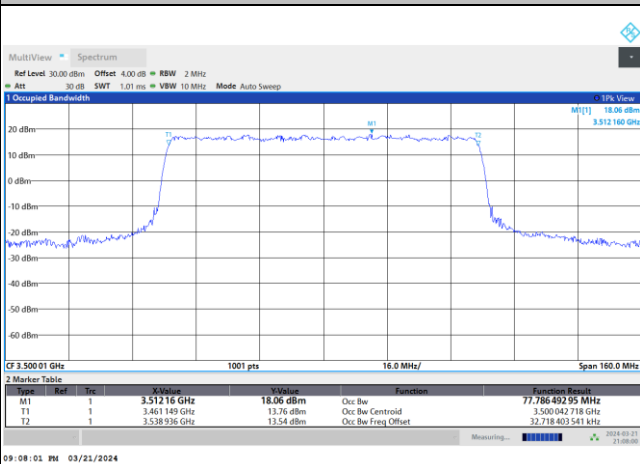

FR1 n77 / 80MHz / DFT-S OFDM / Middle Channel / Full RB

PI/2 BPSK

FR1 n77 / 80MHz / CP OFDM / Middle Channel / Full RB

QPSK

16QAM

64QAM

256QAM