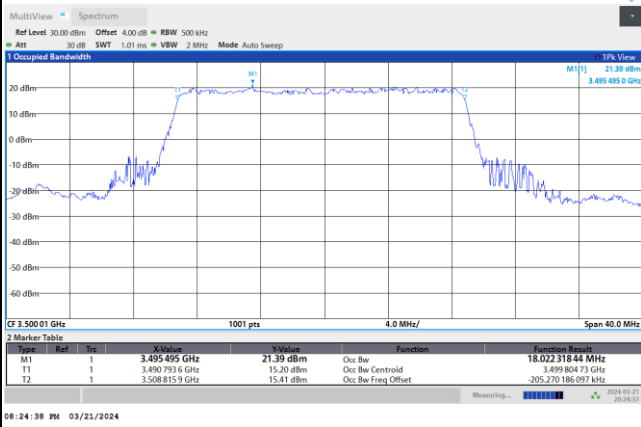

08:18:43 PM 03/21/2024

256QAM

08:19:11 PM 03/21/2024

FR1 n77 / 20MHz / DFT-S OFDM / Middle Channel / Full RB

PI/2 BPSK

FR1 n77 / 20MHz / CP OFDM / Middle Channel / Full RB

QPSK

16QAM