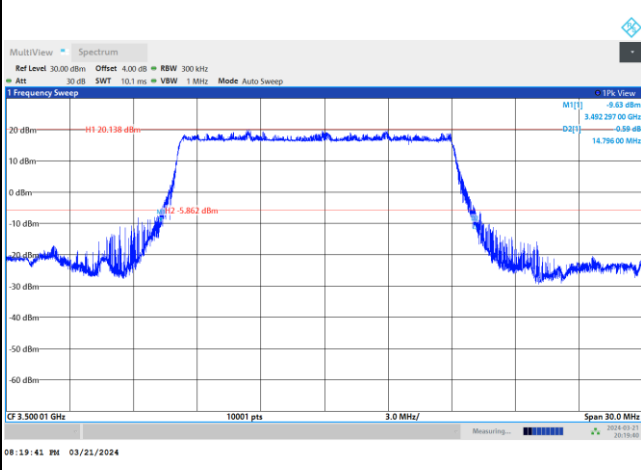

FR1 n77 / 15MHz / DFT-S OFDM / Middle Channel / Full RB

PI/2 BPSK

FR1 n77 / 15MHz / CP OFDM / Middle Channel / Full RB

QPSK

16QAM

64QAM

256QAM

FR1 n77 / 20MHz / DFT-S OFDM / Middle Channel / Full RB

PI/2 BPSK

FR1 n77 / 20MHz / CP OFDM / Middle Channel / Full RB

QPSK

16QAM

64QAM

256QAM

FR1 n77 / 30MHz / DFT-S OFDM / Middle Channel / Full RB

PI/2 BPSK