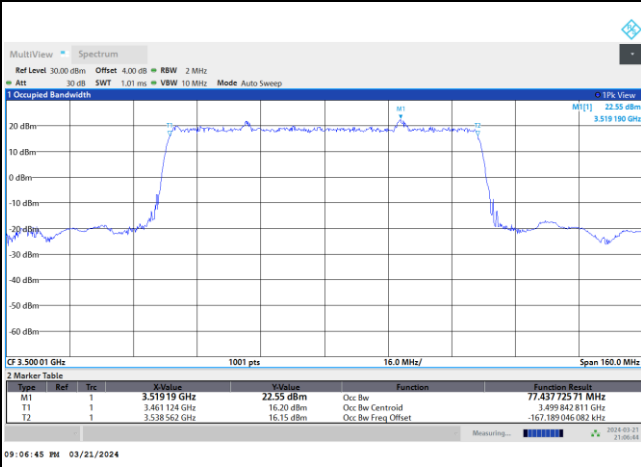

FR1 n77 / 70MHz / CP OFDM / Middle Channel / Full RB

QPSK

16QAM

64QAM

256QAM

FR1 n77 / 80MHz / DFT-S OFDM / Middle Channel / Full RB

PI/2 BPSK

FR1 n77 / 80MHz / CP OFDM / Middle Channel / Full RB