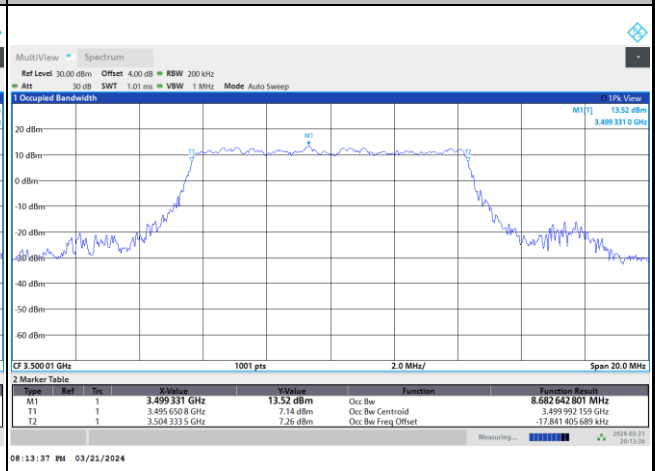

FR1 n77 / 10MHz / DFT-S OFDM / Middle Channel / Full RB

PI/2 BPSK

FR1 n77 / 10MHz / CP OFDM / Middle Channel / Full RB

QPSK

16QAM

64QAM

256QAM

FR1 n77 / 15MHz / DFT-S OFDM / Middle Channel / Full RB