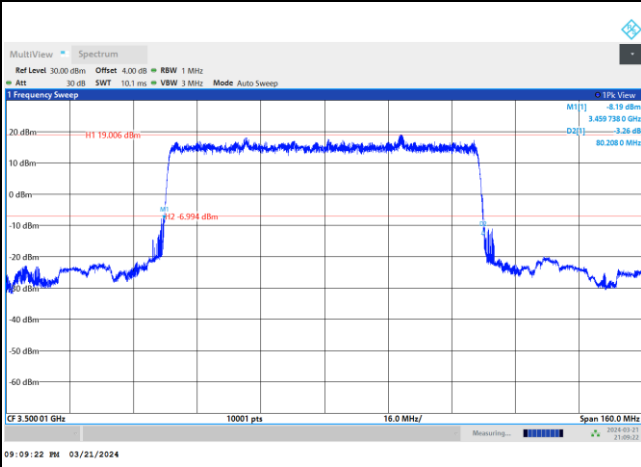

FR1 n77 / 80MHz / DFT-S OFDM / Middle Channel / Full RB

PI/2 BPSK