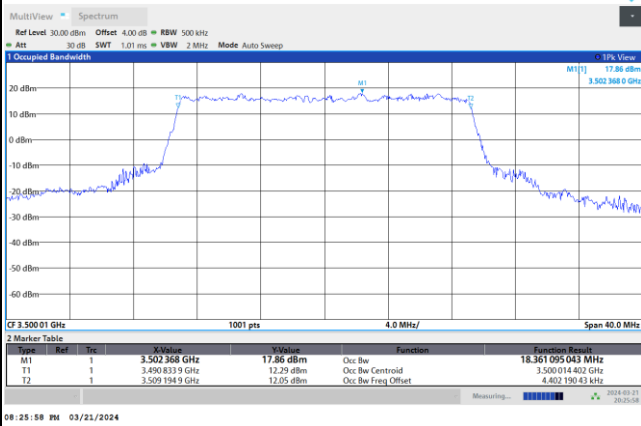

FR1 n77 / 20MHz / DFT-S OFDM / Middle Channel / Full RB

PI/2 BPSK

FR1 n77 / 20MHz / CP OFDM / Middle Channel / Full RB

QPSK

16QAM

64QAM

256QAM