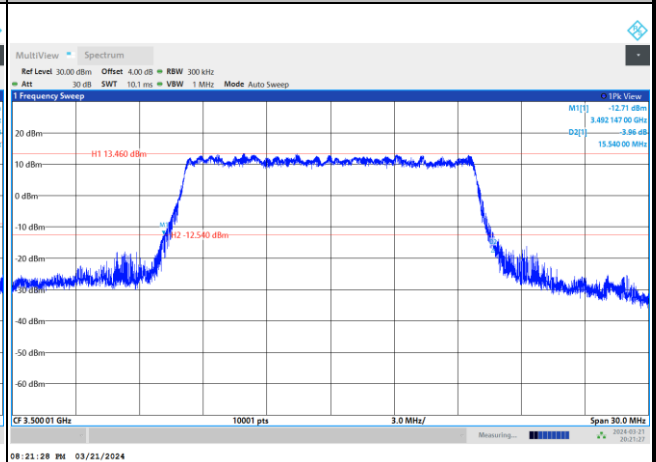

FR1 n77 / 15MHz / DFT-S OFDM / Middle Channel / Full RB

PI/2 BPSK

FR1 n77 / 15MHz / CP OFDM / Middle Channel / Full RB

QPSK

16QAM

64QAM

256QAM

FR1 n77 / 20MHz / DFT-S OFDM / Middle Channel / Full RB

PI/2 BPSK

FR1 n77 / 20MHz / CP OFDM / Middle Channel / Full RB

QPSK

16QAM

64QAM

256QAM

FR1 n77 / 30MHz / DFT-S OFDM / Middle Channel / Full RB

PI/2 BPSK