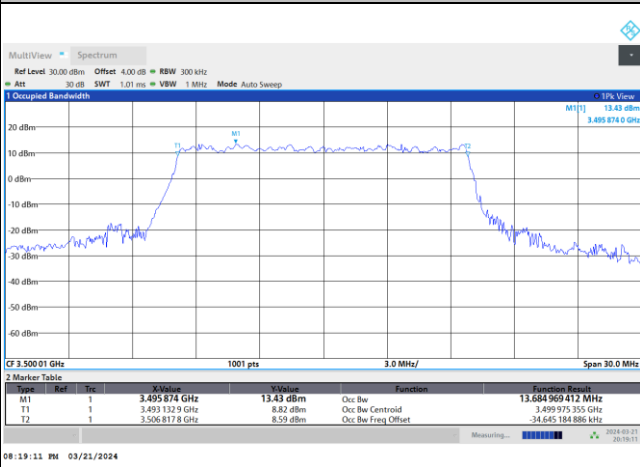

256QAM

08:19:11 PM 03/21/2024