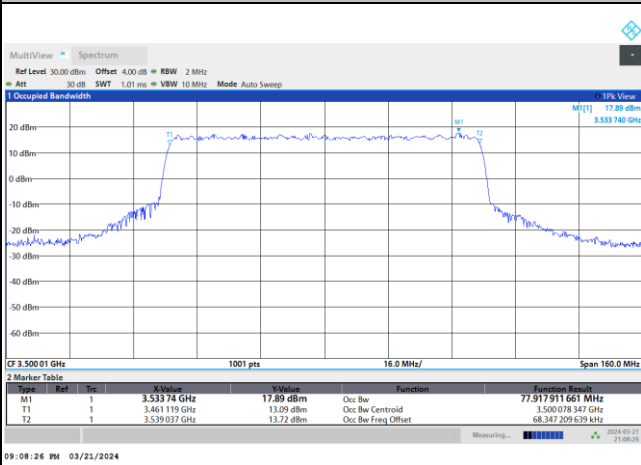

FR1 n77 / 80MHz / DFT-S OFDM / Middle Channel / Full RB

PI/2 BPSK

FR1 n77 / 80MHz / CP OFDM / Middle Channel / Full RB

QPSK

16QAM

64QAM

256QAM