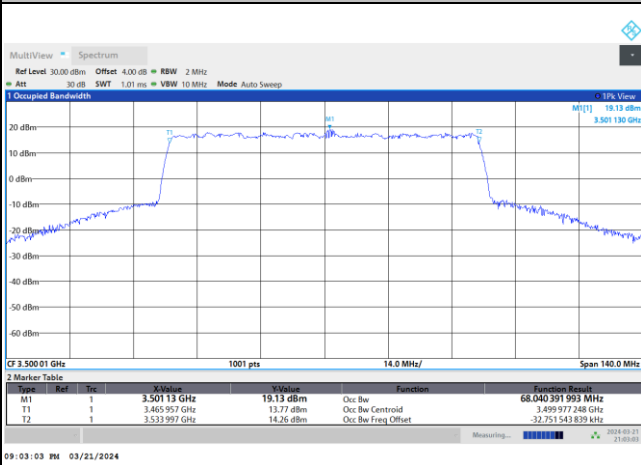

FR1 n77 / 70MHz / CP OFDM / Middle Channel / Full RB

QPSK

16QAM

64QAM

256QAM

FR1 n77 / 80MHz / DFT-S OFDM / Middle Channel / Full RB

PI/2 BPSK

FR1 n77 / 80MHz / CP OFDM / Middle Channel / Full RB