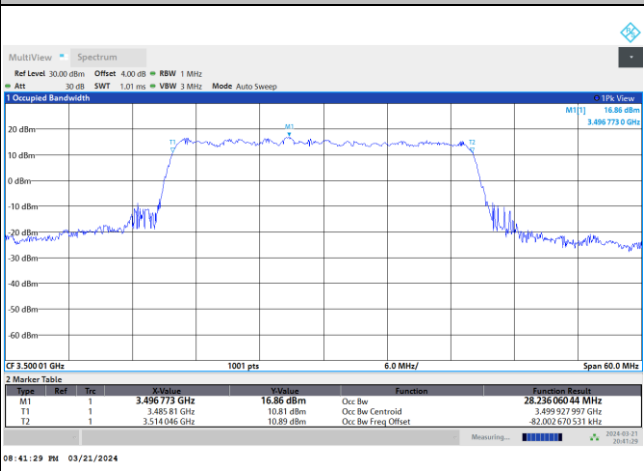

FR1 n77 / 30MHz / DFT-S OFDM / Middle Channel / Full RB

PI/2 BPSK

FR1 n77 / 30MHz / CP OFDM / Middle Channel / Full RB

QPSK

16QAM

64QAM

256QAM