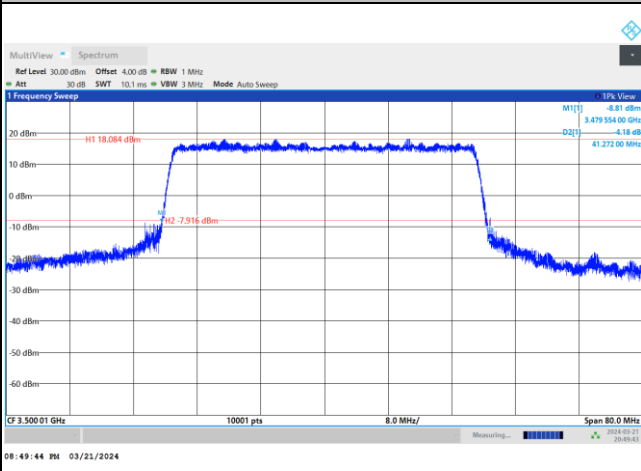

FR1 n77 / 40MHz / DFT-S OFDM / Middle Channel / Full RB

PI/2 BPSK

FR1 n77 / 40MHz / CP OFDM / Middle Channel / Full RB

QPSK

16QAM

64QAM

256QAM