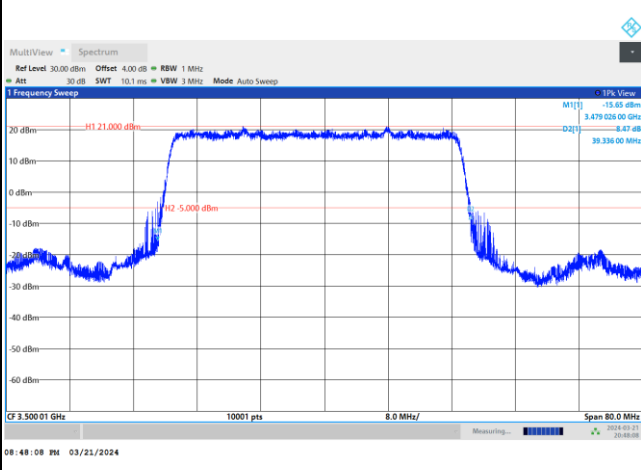

FR1 n77 / 30MHz / CP OFDM / Middle Channel / Full RB

QPSK

16QAM

64QAM

256QAM

FR1 n77 / 40MHz / DFT-S OFDM / Middle Channel / Full RB

PI/2 BPSK

FR1 n77 / 40MHz / CP OFDM / Middle Channel / Full RB