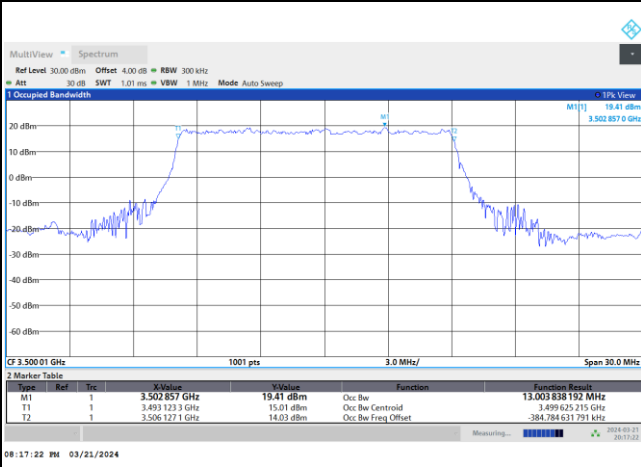

FR1 n77 / 15MHz / DFT-S OFDM / Middle Channel / Full RB

PI/2 BPSK

08:17:22 PM 03/21/2024

FR1 n77 / 15MHz / CP OFDM / Middle Channel / Full RB

QPSK