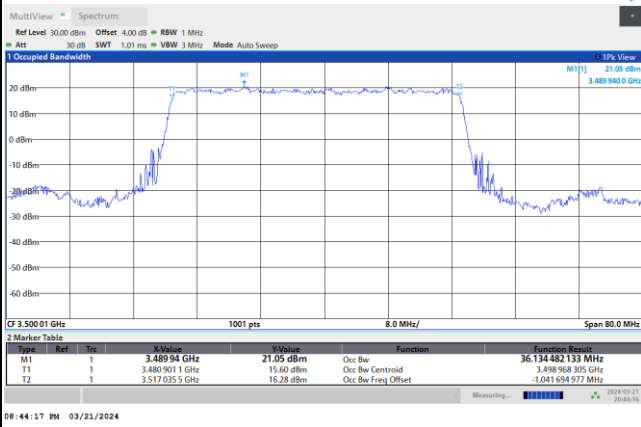

FR1 n77 / 40MHz / DFT-S OFDM / Middle Channel / Full RB

PI/2 BPSK

FR1 n77 / 40MHz / CP OFDM / Middle Channel / Full RB

QPSK