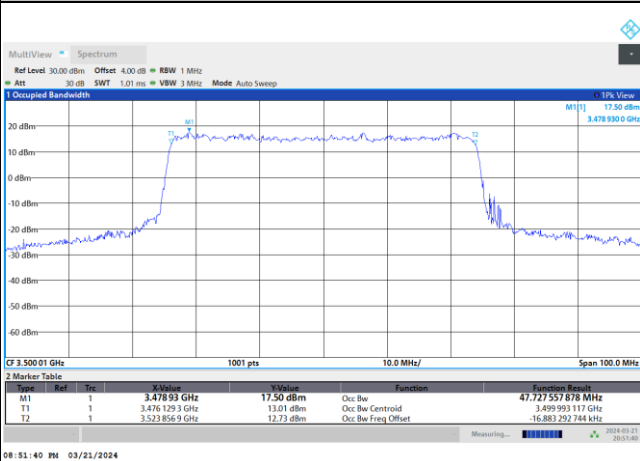

FR1 n77 / 50MHz / DFT-S OFDM / Middle Channel / Full RB

PI/2 BPSK

FR1 n77 / 50MHz / CP OFDM / Middle Channel / Full RB

QPSK

16QAM

64QAM

256QAM

FR1 n77 / 60MHz / DFT-S OFDM / Middle Channel / Full RB