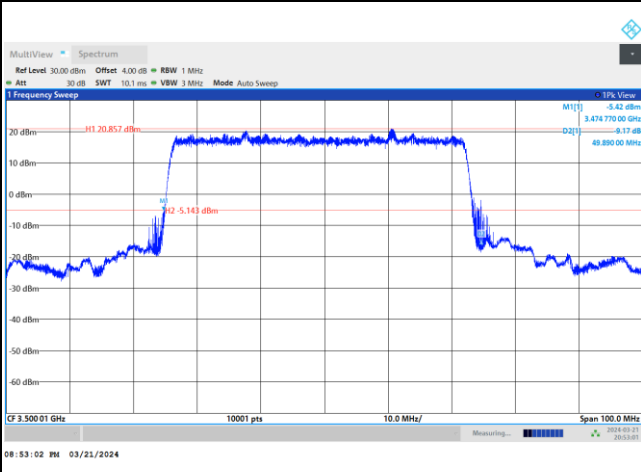

QPSK

16QAM

64QAM

256QAM

FR1 n77 / 50MHz / DFT-S OFDM / Middle Channel / Full RB

PI/2 BPSK

FR1 n77 / 50MHz / CP OFDM / Middle Channel / Full RB

QPSK