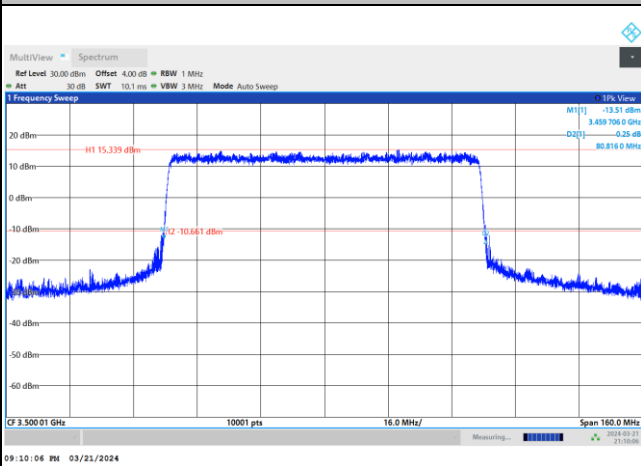

256QAM

FR1 n77 / 80MHz / DFT-S OFDM / Middle Channel / Full RB

PI/2 BPSK

FR1 n77 / 80MHz / CP OFDM / Middle Channel / Full RB

QPSK

16QAM

64QAM

256QAM