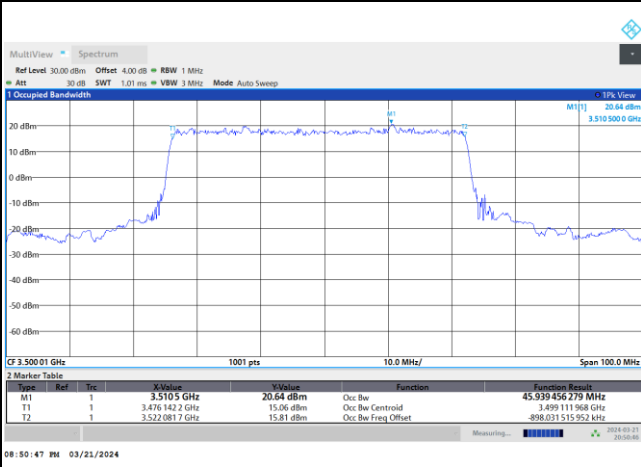

FR1 n77 / 50MHz / DFT-S OFDM / Middle Channel / Full RB

PI/2 BPSK