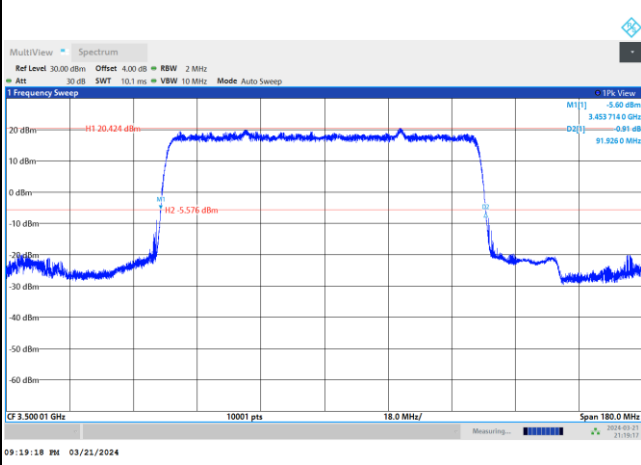

256QAM

FR1 n77 / 80MHz / DFT-S OFDM / Middle Channel / Full RB

PI/2 BPSK

FR1 n77 / 80MHz / CP OFDM / Middle Channel / Full RB

QPSK

16QAM

64QAM

256QAM

FR1 n77 / 90MHz / DFT-S OFDM / Middle Channel / Full RB

PI/2 BPSK

FR1 n77 / 90MHz / CP OFDM / Middle Channel / Full RB

QPSK

16QAM

64QAM

256QAM

FR1 n77 / 100MHz / DFT-S OFDM / Middle Channel / Full RB