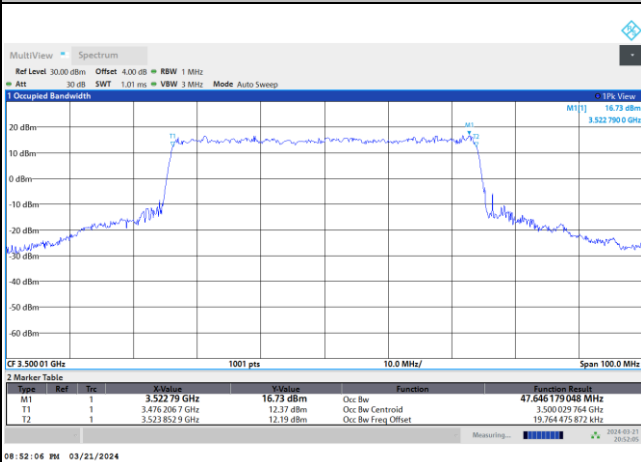

FR1 n77 / 50MHz / DFT-S OFDM / Middle Channel / Full RB

PI/2 BPSK

FR1 n77 / 50MHz / CP OFDM / Middle Channel / Full RB

QPSK

16QAM

64QAM

256QAM

FR1 n77 / 60MHz / DFT-S OFDM / Middle Channel / Full RB