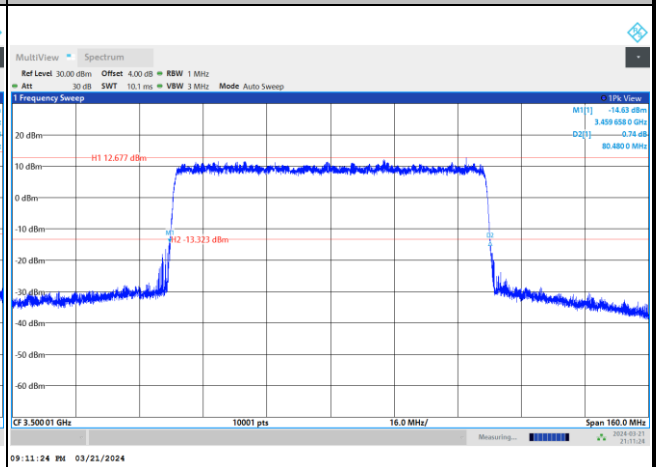

256QAM

FR1 n77 / 80MHz / DFT-S OFDM / Middle Channel / Full RB

PI/2 BPSK

FR1 n77 / 80MHz / CP OFDM / Middle Channel / Full RB

QPSK

16QAM

64QAM

256QAM