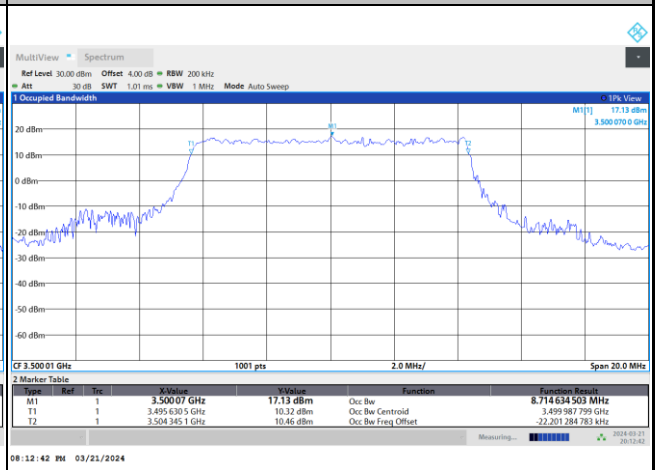

FR1 n77 / 10MHz / DFT-S OFDM / Middle Channel / Full RB

PI/2 BPSK

FR1 n77 / 10MHz / CP OFDM / Middle Channel / Full RB

QPSK

16QAM

64QAM

256QAM

FR1 n77 / 15MHz / DFT-S OFDM / Middle Channel / Full RB