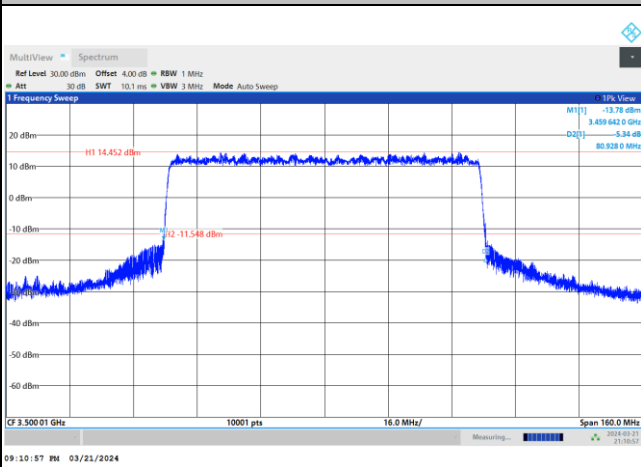

256QAM

FR1 n77 / 80MHz / DFT-S OFDM / Middle Channel / Full RB

PI/2 BPSK

FR1 n77 / 80MHz / CP OFDM / Middle Channel / Full RB

QPSK

16QAM

64QAM

256QAM