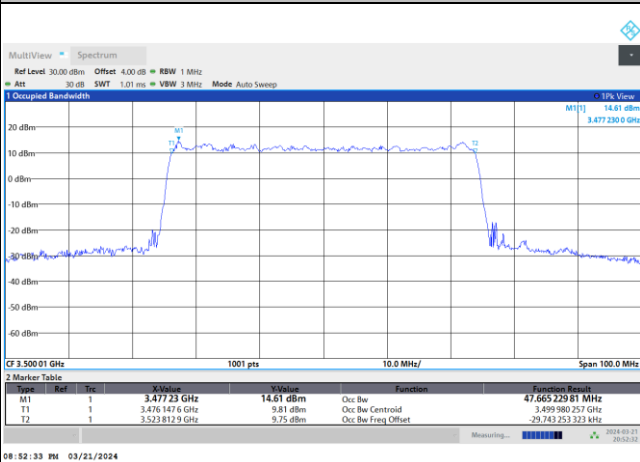

FR1 n77 / 50MHz / DFT-S OFDM / Middle Channel / Full RB

PI/2 BPSK

FR1 n77 / 50MHz / CP OFDM / Middle Channel / Full RB

QPSK

16QAM

64QAM

256QAM

FR1 n77 / 60MHz / DFT-S OFDM / Middle Channel / Full RB