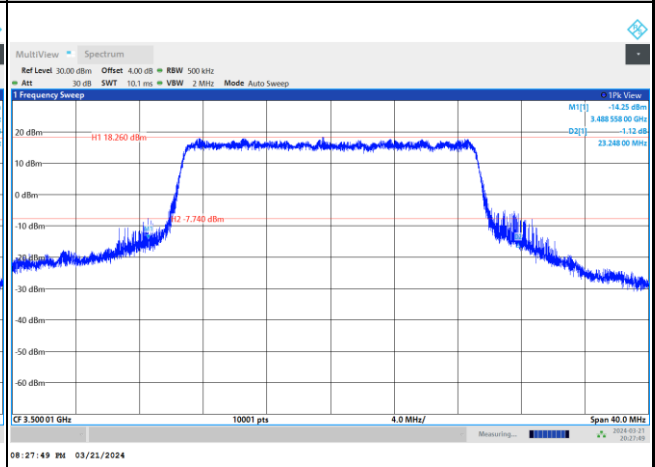

FR1 n77 / 15MHz / DFT-S OFDM / Middle Channel / Full RB

PI/2 BPSK

FR1 n77 / 15MHz / CP OFDM / Middle Channel / Full RB

QPSK

16QAM

64QAM

256QAM

FR1 n77 / 20MHz / DFT-S OFDM / Middle Channel / Full RB

PI/2 BPSK

FR1 n77 / 20MHz / CP OFDM / Middle Channel / Full RB

QPSK

16QAM

64QAM

256QAM

FR1 n77 / 30MHz / DFT-S OFDM / Middle Channel / Full RB

PI/2 BPSK

FR1 n77 / 30MHz / CP OFDM / Middle Channel / Full RB

QPSK

16QAM

64QAM

256QAM

FR1 n77 / 40MHz / DFT-S OFDM / Middle Channel / Full RB

PI/2 BPSK

FR1 n77 / 40MHz / CP OFDM / Middle Channel / Full RB