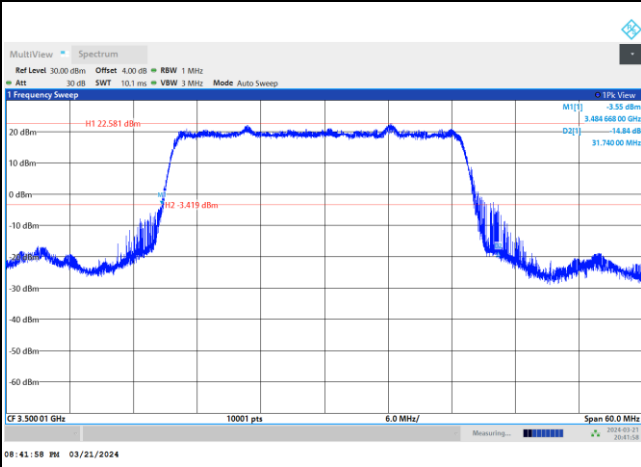

PI/2 BPSK

FR1 n77 / 20MHz / CP OFDM / Middle Channel / Full RB

QPSK

16QAM

64QAM

256QAM

FR1 n77 / 30MHz / DFT-S OFDM / Middle Channel / Full RB

PI/2 BPSK

FR1 n77 / 30MHz / CP OFDM / Middle Channel / Full RB

QPSK

16QAM

64QAM

256QAM

FR1 n77 / 40MHz / DFT-S OFDM / Middle Channel / Full RB

PI/2 BPSK

FR1 n77 / 40MHz / CP OFDM / Middle Channel / Full RB