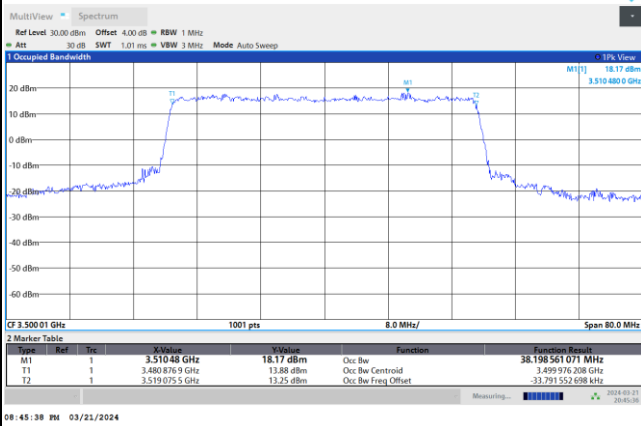

256QAM

FR1 n77 / 40MHz / DFT-S OFDM / Middle Channel / Full RB

PI/2 BPSK

FR1 n77 / 40MHz / CP OFDM / Middle Channel / Full RB

QPSK

16QAM

64QAM

256QAM