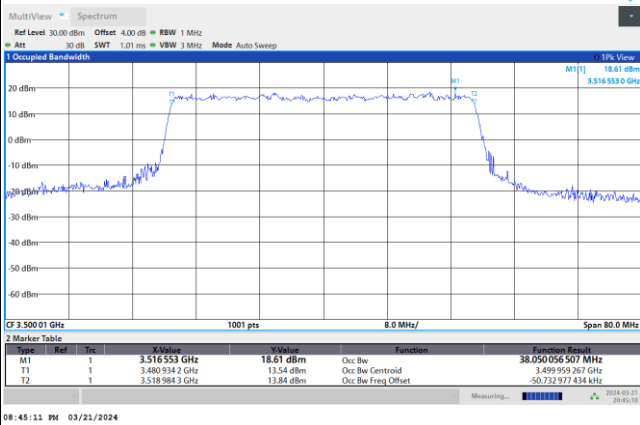

256QAM

FR1 n77 / 40MHz / DFT-S OFDM / Middle Channel / Full RB

PI/2 BPSK

FR1 n77 / 40MHz / CP OFDM / Middle Channel / Full RB

QPSK

16QAM

64QAM

256QAM