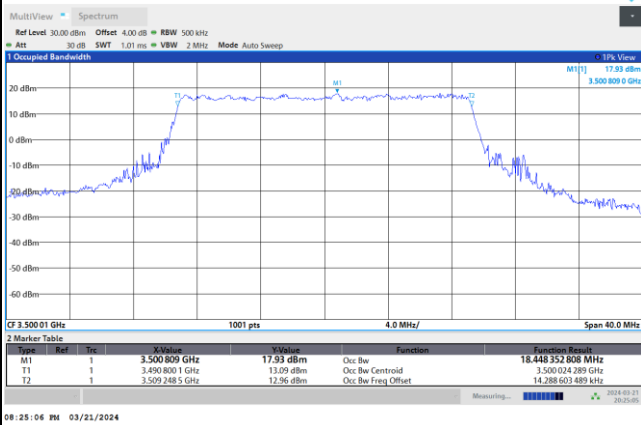

08:18:43 PM 03/21/2024

256QAM

08:19:11 PM 03/21/2024

FR1 n77 / 20MHz / DFT-S OFDM / Middle Channel / Full RB

PI/2 BPSK

FR1 n77 / 20MHz / CP OFDM / Middle Channel / Full RB

QPSK

16QAM