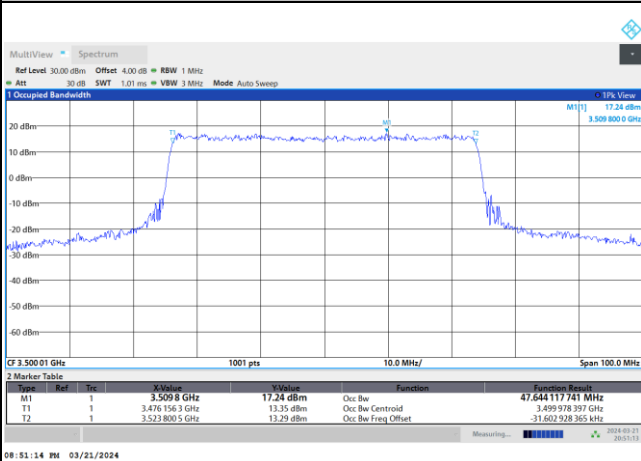

FR1 n77 / 50MHz / CP OFDM / Middle Channel / Full RB

QPSK