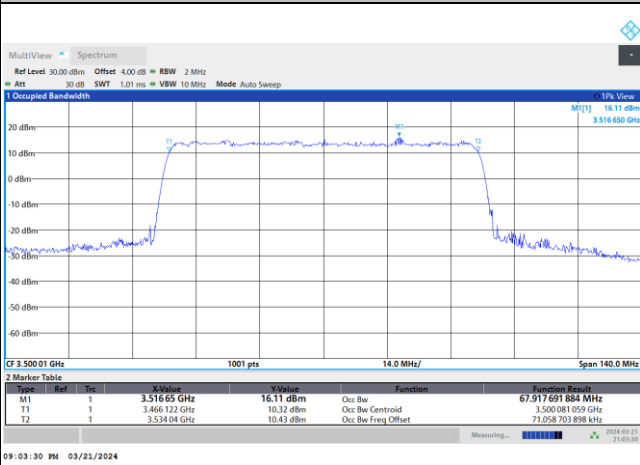

FR1 n77 / 70MHz / CP OFDM / Middle Channel / Full RB

QPSK

16QAM

64QAM

256QAM

FR1 n77 / 80MHz / DFT-S OFDM / Middle Channel / Full RB

PI/2 BPSK

FR1 n77 / 80MHz / CP OFDM / Middle Channel / Full RB