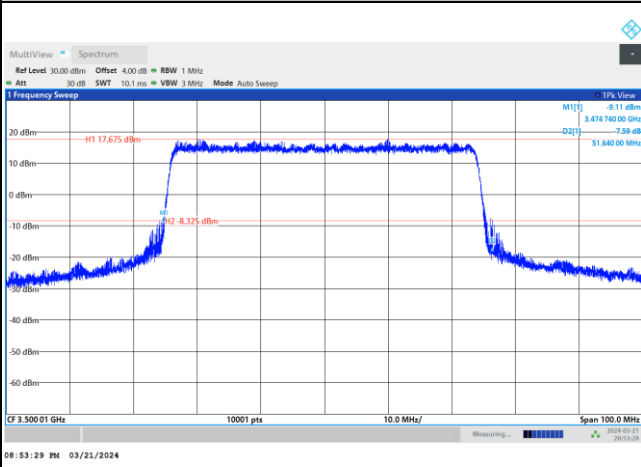

QPSK

16QAM

64QAM

256QAM

FR1 n77 / 50MHz / DFT-S OFDM / Middle Channel / Full RB

PI/2 BPSK

FR1 n77 / 50MHz / CP OFDM / Middle Channel / Full RB

QPSK