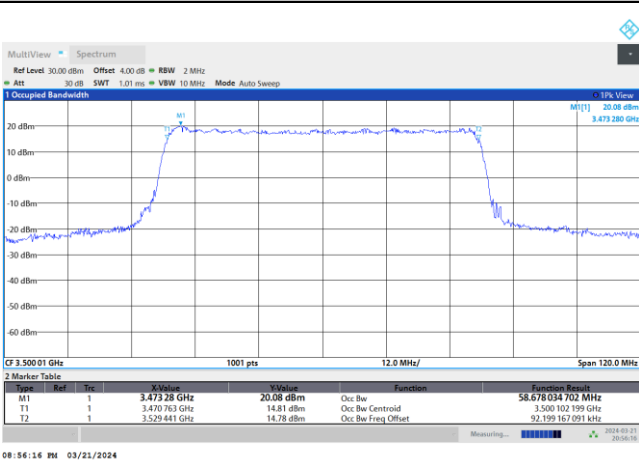

FR1 n77 / 60MHz / CP OFDM / Middle Channel / Full RB

QPSK