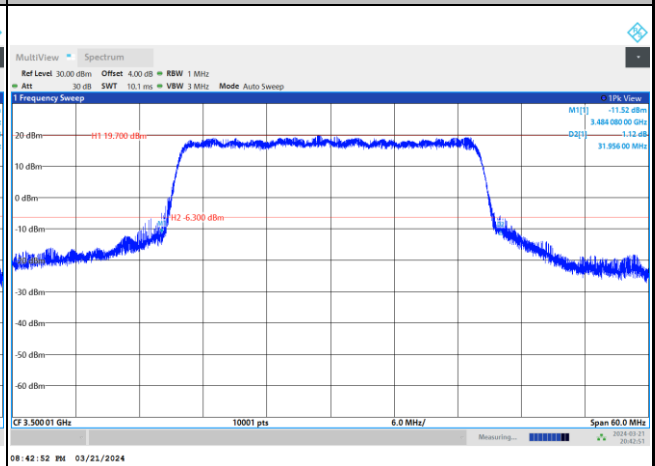

FR1 n77 / 30MHz / DFT-S OFDM / Middle Channel / Full RB

PI/2 BPSK

FR1 n77 / 30MHz / CP OFDM / Middle Channel / Full RB

QPSK

16QAM

64QAM

256QAM