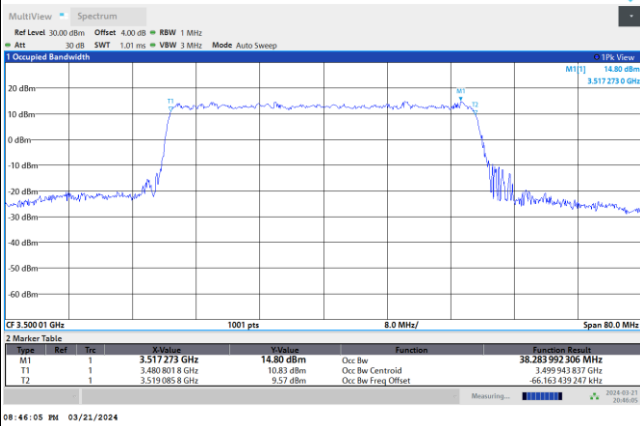

256QAM

FR1 n77 / 40MHz / DFT-S OFDM / Middle Channel / Full RB

PI/2 BPSK

FR1 n77 / 40MHz / CP OFDM / Middle Channel / Full RB

QPSK

16QAM

64QAM

256QAM