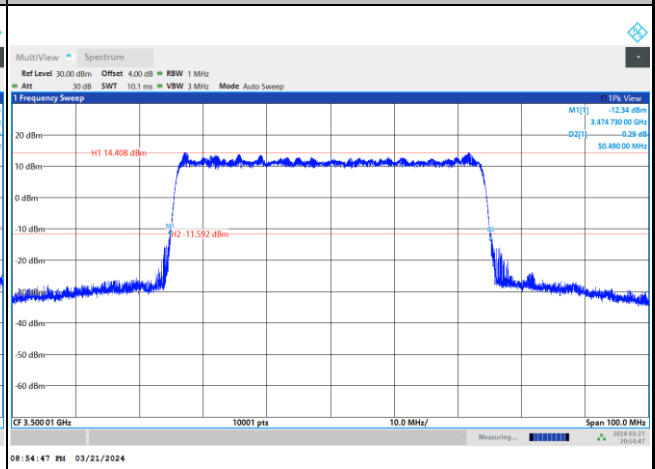

FR1 n77 / 50MHz / DFT-S OFDM / Middle Channel / Full RB

PI/2 BPSK

FR1 n77 / 50MHz / CP OFDM / Middle Channel / Full RB

QPSK

16QAM

64QAM

256QAM