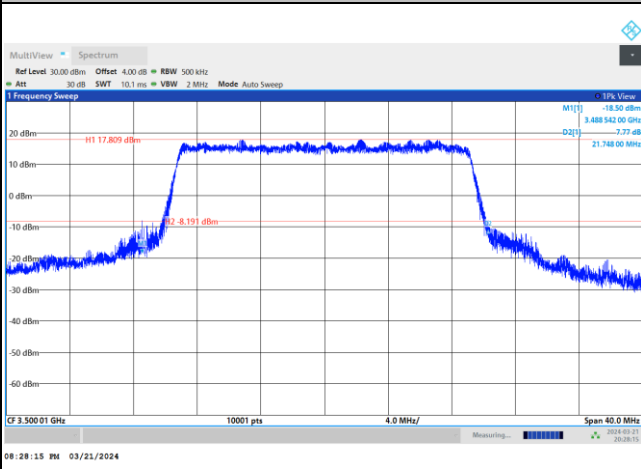

FR1 n77 / 15MHz / DFT-S OFDM / Middle Channel / Full RB

PI/2 BPSK

FR1 n77 / 15MHz / CP OFDM / Middle Channel / Full RB

QPSK

16QAM

64QAM

256QAM

FR1 n77 / 20MHz / DFT-S OFDM / Middle Channel / Full RB

PI/2 BPSK

FR1 n77 / 20MHz / CP OFDM / Middle Channel / Full RB

QPSK

16QAM

64QAM

256QAM

FR1 n77 / 30MHz / DFT-S OFDM / Middle Channel / Full RB

PI/2 BPSK

FR1 n77 / 30MHz / CP OFDM / Middle Channel / Full RB

QPSK

16QAM

64QAM

256QAM

FR1 n77 / 40MHz / DFT-S OFDM / Middle Channel / Full RB

PI/2 BPSK

FR1 n77 / 40MHz / CP OFDM / Middle Channel / Full RB