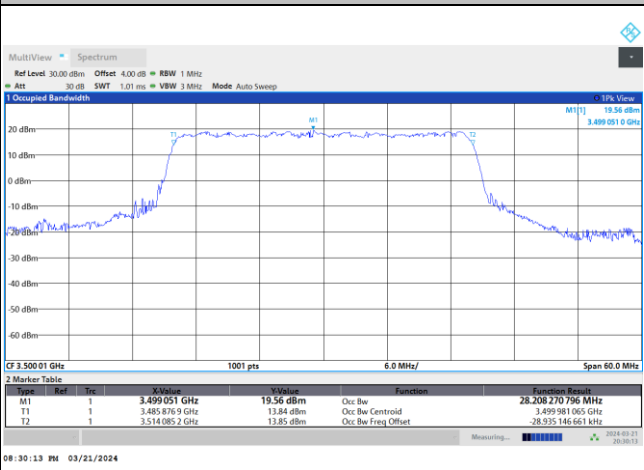

64QAM

256QAM

FR1 n77 / 30MHz / DFT-S OFDM / Middle Channel / Full RB

PI/2 BPSK

FR1 n77 / 30MHz / CP OFDM / Middle Channel / Full RB

QPSK

16QAM

64QAM