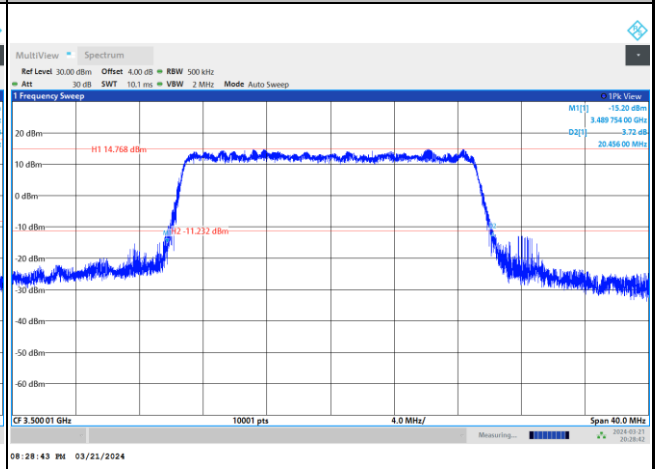

PI/2 BPSK

FR1 n77 / 20MHz / CP OFDM / Middle Channel / Full RB

QPSK

16QAM

64QAM

256QAM

FR1 n77 / 30MHz / DFT-S OFDM / Middle Channel / Full RB

PI/2 BPSK

FR1 n77 / 30MHz / CP OFDM / Middle Channel / Full RB

QPSK

16QAM

64QAM

256QAM

FR1 n77 / 40MHz / DFT-S OFDM / Middle Channel / Full RB

PI/2 BPSK

FR1 n77 / 40MHz / CP OFDM / Middle Channel / Full RB