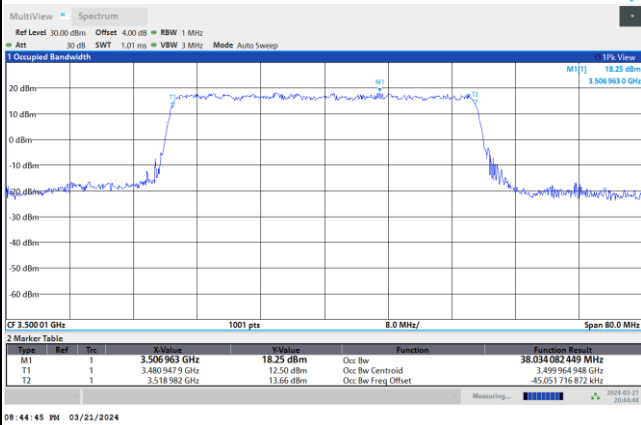

256QAM

FR1 n77 / 40MHz / DFT-S OFDM / Middle Channel / Full RB

PI/2 BPSK

FR1 n77 / 40MHz / CP OFDM / Middle Channel / Full RB

QPSK

16QAM

64QAM

256QAM