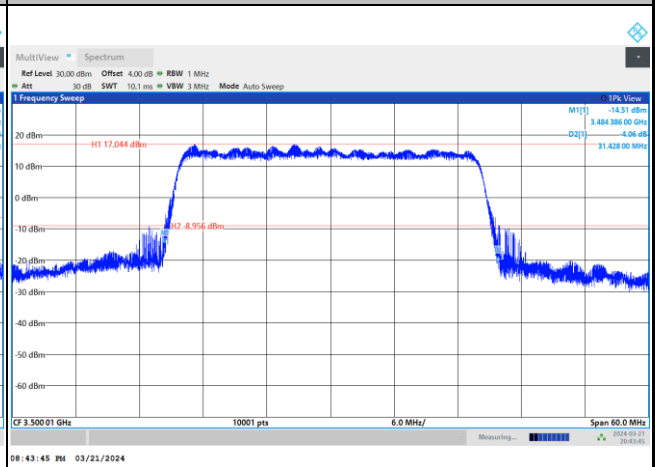

FR1 n77 / 30MHz / CP OFDM / Middle Channel / Full RB

QPSK

16QAM

64QAM

256QAM

FR1 n77 / 40MHz / DFT-S OFDM / Middle Channel / Full RB

PI/2 BPSK

FR1 n77 / 40MHz / CP OFDM / Middle Channel / Full RB