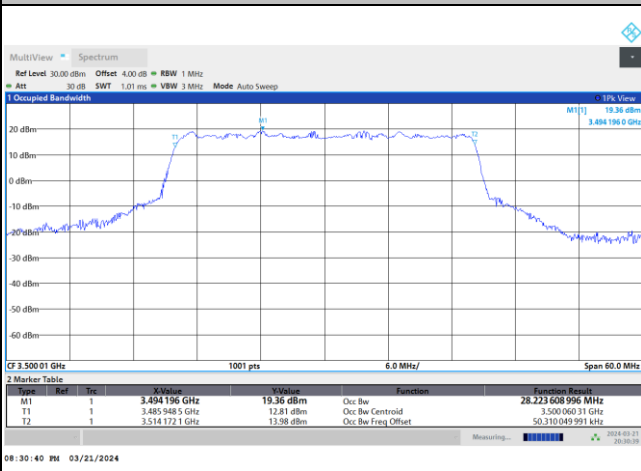

64QAM

256QAM

FR1 n77 / 30MHz / DFT-S OFDM / Middle Channel / Full RB

PI/2 BPSK

FR1 n77 / 30MHz / CP OFDM / Middle Channel / Full RB

QPSK

16QAM

64QAM