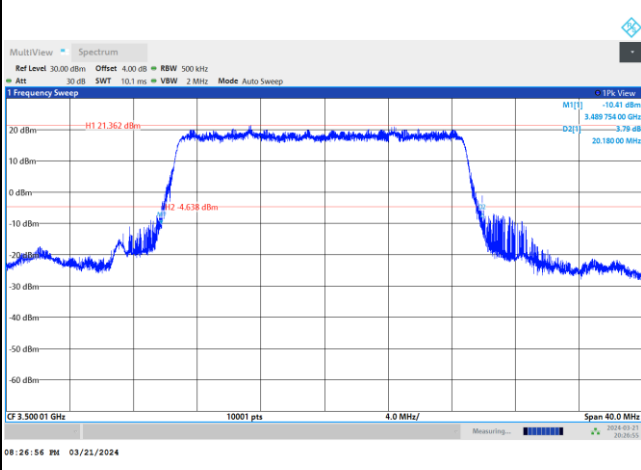

FR1 n77 / 15MHz / DFT-S OFDM / Middle Channel / Full RB

PI/2 BPSK

FR1 n77 / 15MHz / CP OFDM / Middle Channel / Full RB

QPSK

16QAM

64QAM

256QAM

FR1 n77 / 20MHz / DFT-S OFDM / Middle Channel / Full RB

PI/2 BPSK

FR1 n77 / 20MHz / CP OFDM / Middle Channel / Full RB

QPSK

16QAM

64QAM

256QAM

FR1 n77 / 30MHz / DFT-S OFDM / Middle Channel / Full RB

PI/2 BPSK