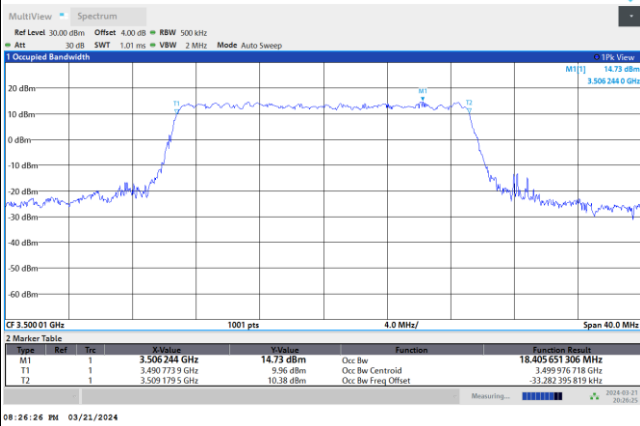

FR1 n77 / 20MHz / DFT-S OFDM / Middle Channel / Full RB

PI/2 BPSK

FR1 n77 / 20MHz / CP OFDM / Middle Channel / Full RB

QPSK

16QAM

64QAM

256QAM