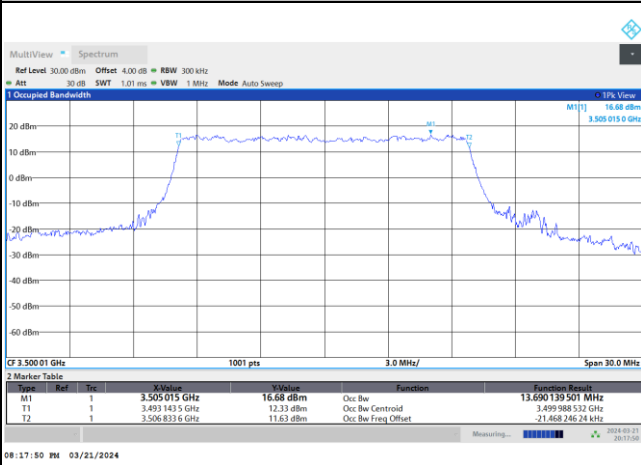

08:17:50 PM 03/21/2024