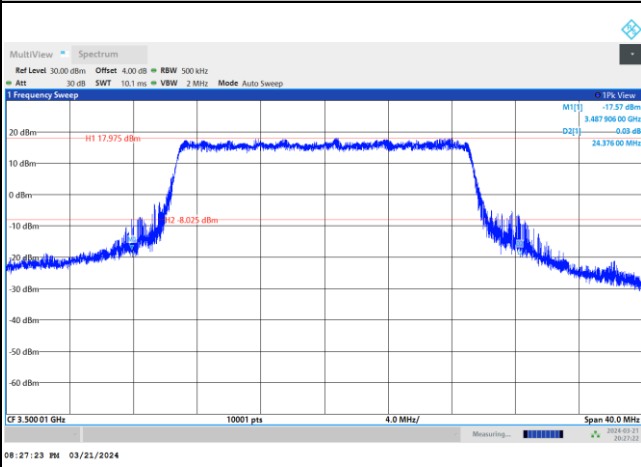

FR1 n77 / 15MHz / DFT-S OFDM / Middle Channel / Full RB

PI/2 BPSK

FR1 n77 / 15MHz / CP OFDM / Middle Channel / Full RB

QPSK

16QAM

64QAM

256QAM

FR1 n77 / 20MHz / DFT-S OFDM / Middle Channel / Full RB

PI/2 BPSK

FR1 n77 / 20MHz / CP OFDM / Middle Channel / Full RB

QPSK

16QAM

64QAM

256QAM

FR1 n77 / 30MHz / DFT-S OFDM / Middle Channel / Full RB

PI/2 BPSK