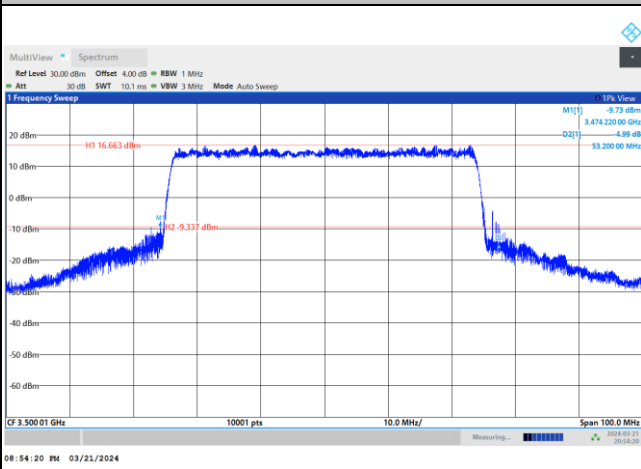

FR1 n77 / 50MHz / DFT-S OFDM / Middle Channel / Full RB

PI/2 BPSK

FR1 n77 / 50MHz / CP OFDM / Middle Channel / Full RB

QPSK

16QAM

64QAM

256QAM