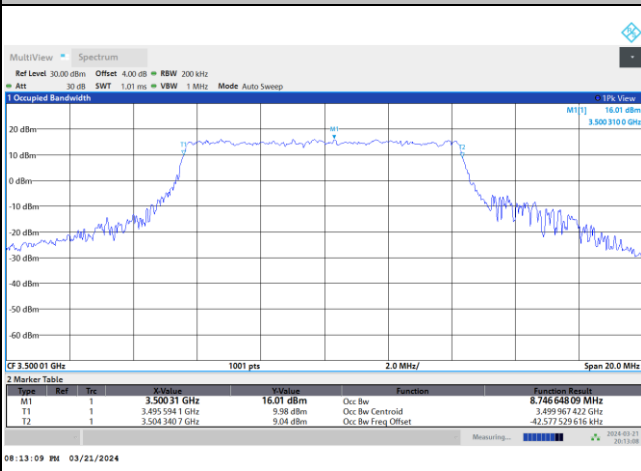

FR1 n77 / 10MHz / DFT-S OFDM / Middle Channel / Full RB

PI/2 BPSK

FR1 n77 / 10MHz / CP OFDM / Middle Channel / Full RB

QPSK

16QAM

64QAM

256QAM

FR1 n77 / 15MHz / DFT-S OFDM / Middle Channel / Full RB