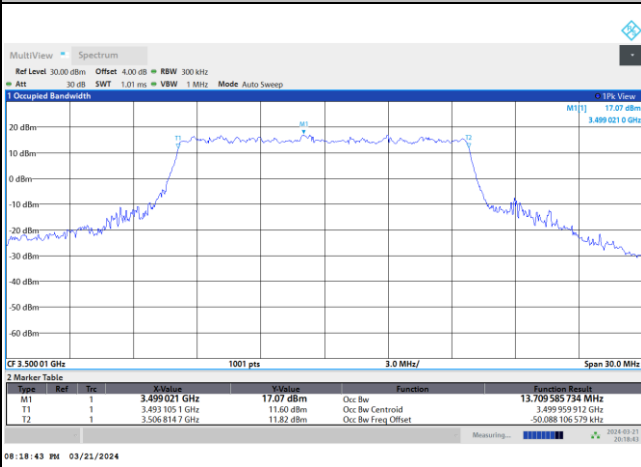

PI/2 BPSK

08:17:22 PM 03/21/2024

FR1 n77 / 15MHz / CP OFDM / Middle Channel / Full RB

QPSK

08:17:50 PM 03/21/2024

16QAM

08:18:17 PM 03/21/2024

64QAM