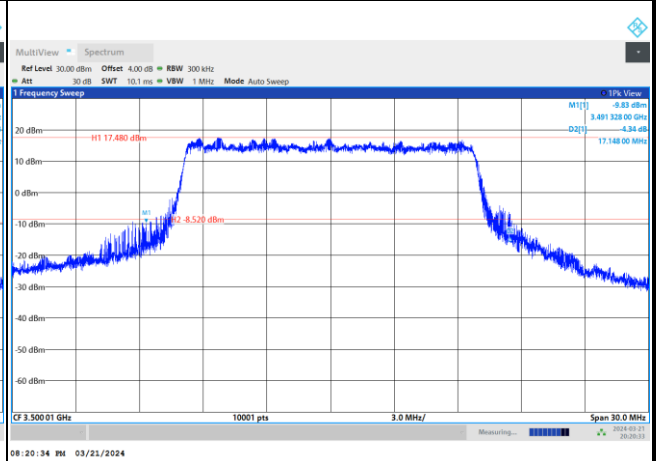

FR1 n77 / 15MHz / DFT-S OFDM / Middle Channel / Full RB

PI/2 BPSK

FR1 n77 / 15MHz / CP OFDM / Middle Channel / Full RB

QPSK

16QAM

64QAM

256QAM

FR1 n77 / 20MHz / DFT-S OFDM / Middle Channel / Full RB

PI/2 BPSK

FR1 n77 / 20MHz / CP OFDM / Middle Channel / Full RB

QPSK

16QAM

64QAM

256QAM

FR1 n77 / 30MHz / DFT-S OFDM / Middle Channel / Full RB

PI/2 BPSK