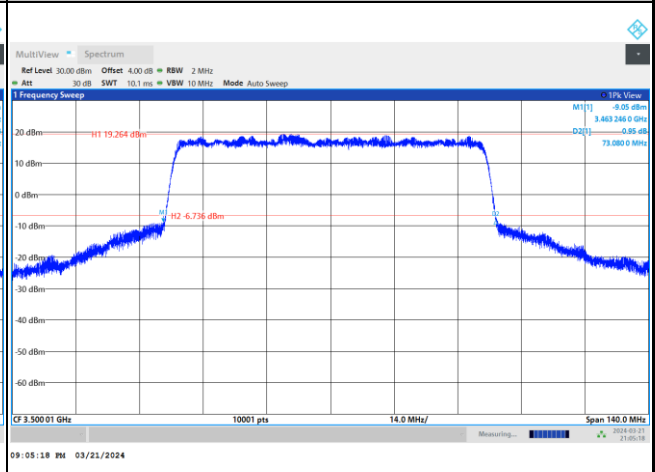

64QAM

256QAM

FR1 n77 / 70MHz / DFT-S OFDM / Middle Channel / Full RB

PI/2 BPSK

FR1 n77 / 70MHz / CP OFDM / Middle Channel / Full RB

QPSK

16QAM

64QAM

256QAM

FR1 n77 / 80MHz / DFT-S OFDM / Middle Channel / Full RB

PI/2 BPSK

FR1 n77 / 80MHz / CP OFDM / Middle Channel / Full RB

QPSK

16QAM

64QAM

256QAM