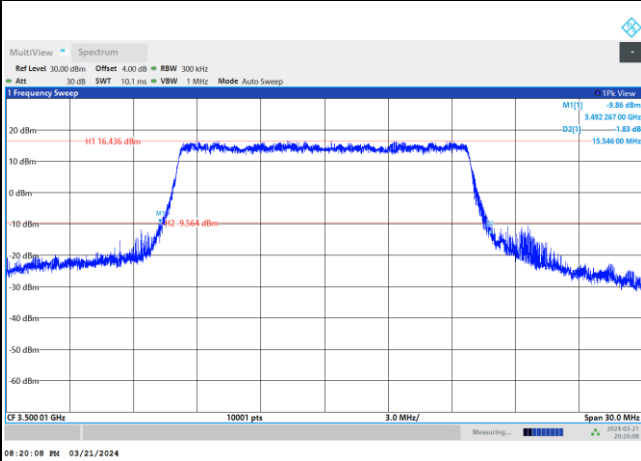

FR1 n77 / 15MHz / DFT-S OFDM / Middle Channel / Full RB

PI/2 BPSK

FR1 n77 / 15MHz / CP OFDM / Middle Channel / Full RB

QPSK

16QAM

64QAM

256QAM

FR1 n77 / 20MHz / DFT-S OFDM / Middle Channel / Full RB

PI/2 BPSK

FR1 n77 / 20MHz / CP OFDM / Middle Channel / Full RB

QPSK

16QAM

64QAM

256QAM

FR1 n77 / 30MHz / DFT-S OFDM / Middle Channel / Full RB

PI/2 BPSK