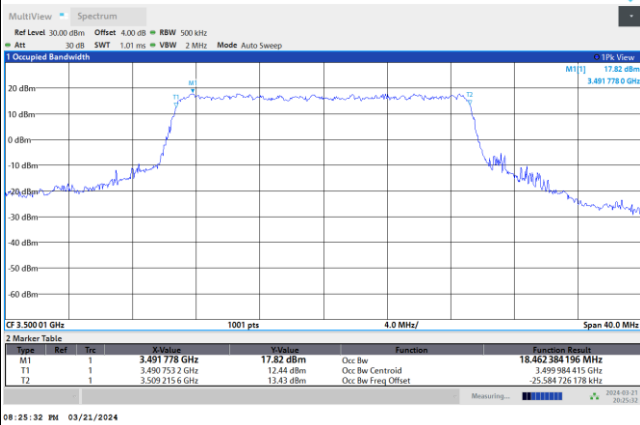

08:18:43 PM 03/21/2024

256QAM

08:19:11 PM 03/21/2024

FR1 n77 / 20MHz / DFT-S OFDM / Middle Channel / Full RB

PI/2 BPSK

FR1 n77 / 20MHz / CP OFDM / Middle Channel / Full RB

QPSK

16QAM