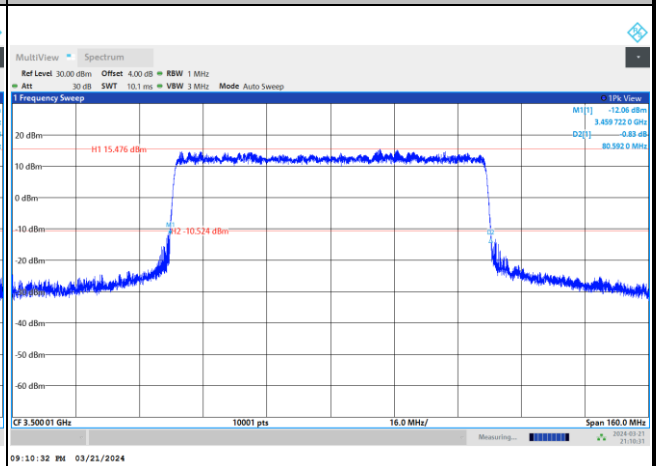

256QAM

FR1 n77 / 80MHz / DFT-S OFDM / Middle Channel / Full RB

PI/2 BPSK

FR1 n77 / 80MHz / CP OFDM / Middle Channel / Full RB

QPSK

16QAM

64QAM

256QAM