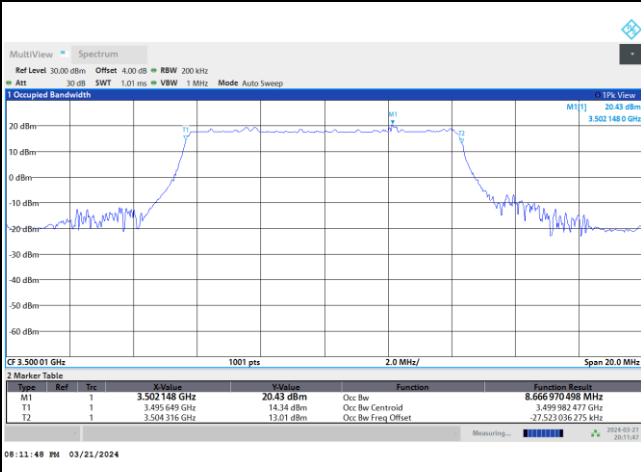

FR1 n77 / 10MHz / DFT-S OFDM / Middle Channel / Full RB

PI/2 BPSK