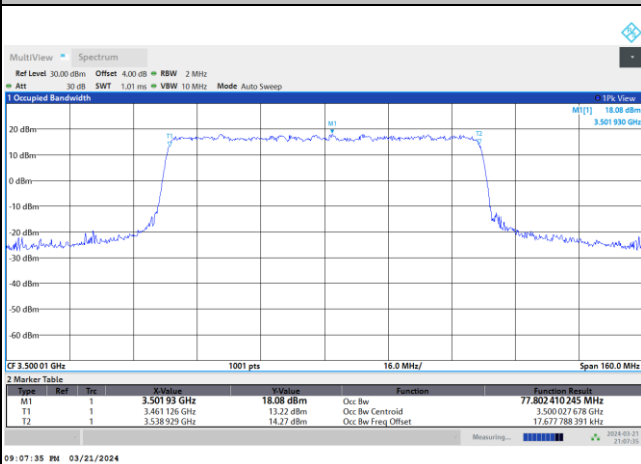

FR1 n77 / 80MHz / CP OFDM / Middle Channel / Full RB

QPSK