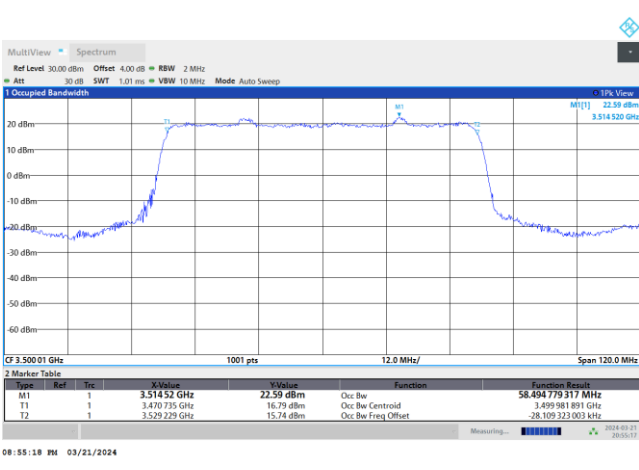

FR1 n77 / 60MHz / DFT-S OFDM / Middle Channel / Full RB

PI/2 BPSK