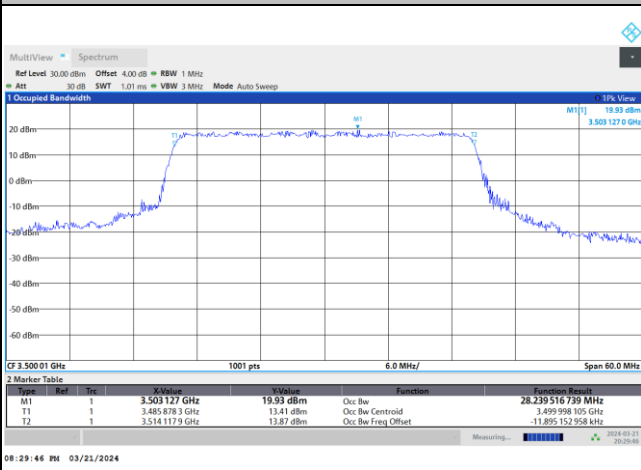

64QAM

256QAM

FR1 n77 / 30MHz / DFT-S OFDM / Middle Channel / Full RB

PI/2 BPSK

FR1 n77 / 30MHz / CP OFDM / Middle Channel / Full RB

QPSK

16QAM

64QAM