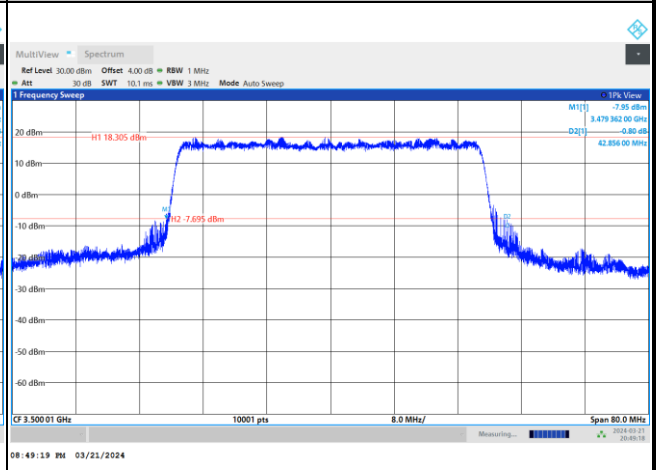

FR1 n77 / 40MHz / DFT-S OFDM / Middle Channel / Full RB

PI/2 BPSK

FR1 n77 / 40MHz / CP OFDM / Middle Channel / Full RB

QPSK

16QAM

64QAM

256QAM