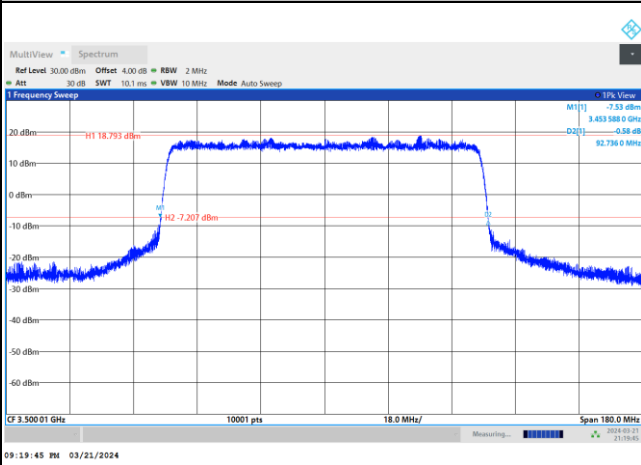

256QAM

FR1 n77 / 80MHz / DFT-S OFDM / Middle Channel / Full RB

PI/2 BPSK

FR1 n77 / 80MHz / CP OFDM / Middle Channel / Full RB

QPSK

16QAM

64QAM

256QAM

FR1 n77 / 90MHz / DFT-S OFDM / Middle Channel / Full RB

PI/2 BPSK

FR1 n77 / 90MHz / CP OFDM / Middle Channel / Full RB

QPSK

16QAM

64QAM

256QAM

FR1 n77 / 100MHz / DFT-S OFDM / Middle Channel / Full RB