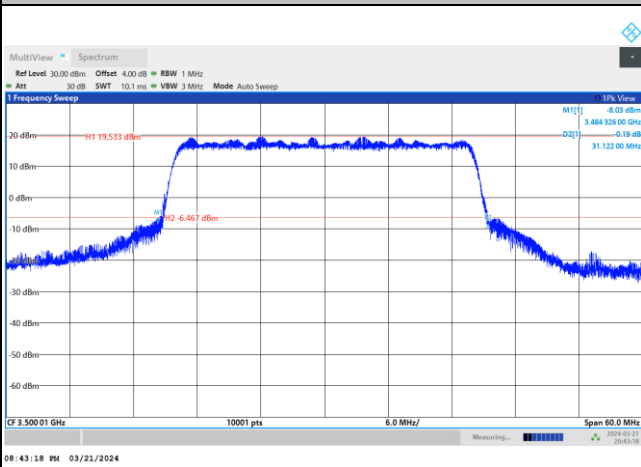

FR1 n77 / 30MHz / CP OFDM / Middle Channel / Full RB

QPSK

16QAM

64QAM

256QAM

FR1 n77 / 40MHz / DFT-S OFDM / Middle Channel / Full RB

PI/2 BPSK

FR1 n77 / 40MHz / CP OFDM / Middle Channel / Full RB