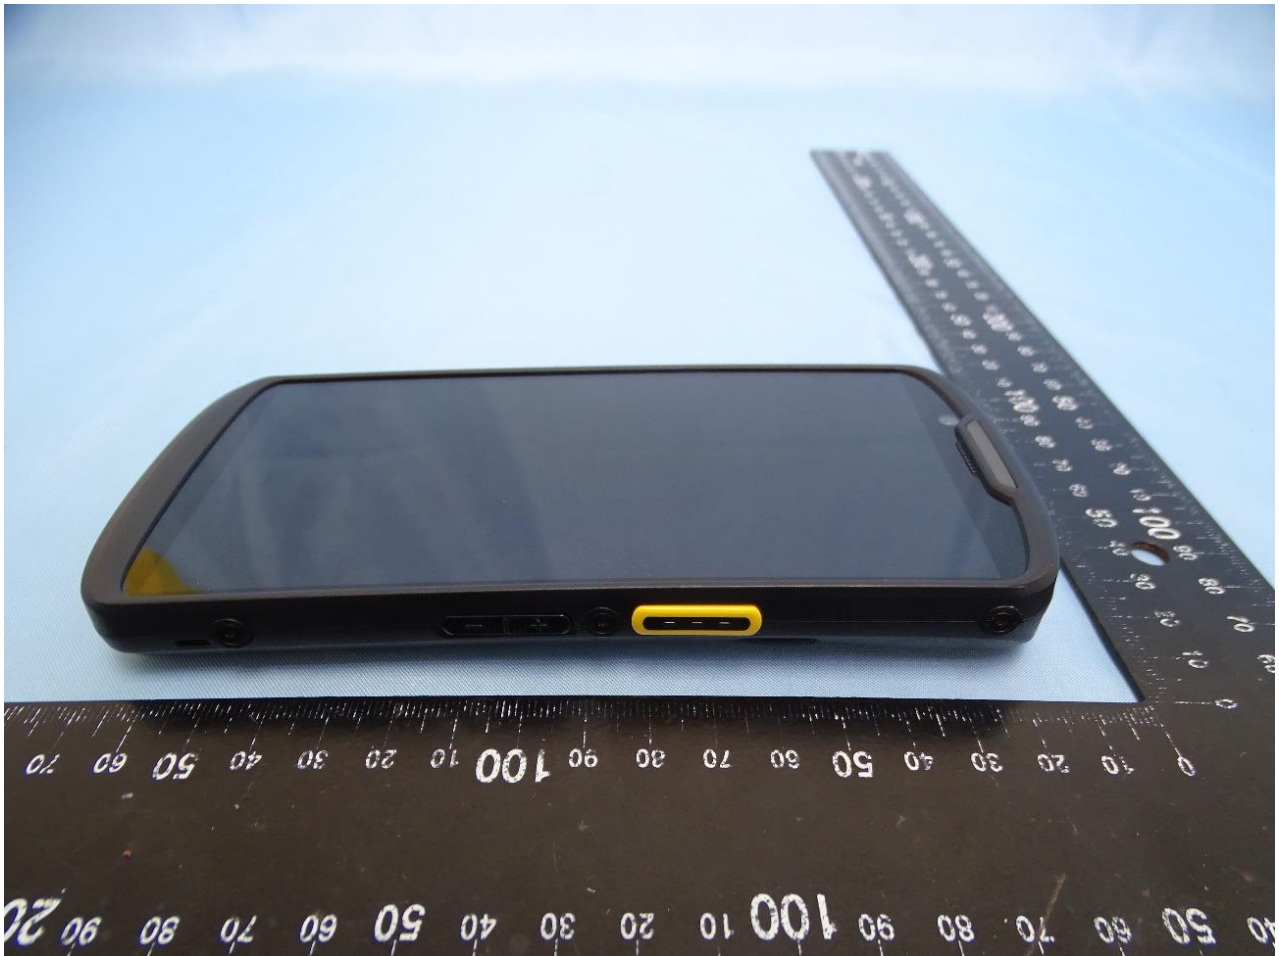

1. External Photograph of EUT

Brand Name: Zebra / Model Name: TC58B1

Sample 1

Sample 2

Sample 3

2. Photograph of Accessory

Brand Name: Zebra / Model Name: TC58B1

Specification of Accessories				
Adapter	Brand Name	Zebra	Part Number	PWR-WUA5V12W0US
Battery 1X	Brand Name	Zebra	Part Number	BT-000442-0020
Battery 1.5X	Brand Name	Zebra	Part Number	BT-000442-0820
USB TYPE A to TYPE C cable	Brand Name	Zebra	Part Number	CBL-TC5X-USBC2A-01
USB TYPE C to 3.5mm audio connector	Brand Name	Zebra	Part Number	ADP-USBC-35MM1-01
3.5mm Earphone	Brand Name	Zebra	Part Number	HDST-35MM-PTVP-01
USB TYPE C Earphone	Brand Name	Zebra	Part Number	HPST-USBC-PTT1-01
Headset Jumper	Brand Name	Zebra	Part Number	CBL-TC51-HDST35-01
Trigger Handle	Brand Name	Zebra	Part Number	TRG-NGTC5-ELEC-01
Soft Holster	Brand Name	Zebra	Part Number	SG-NGTC5TC7-HLSTR-01
TC53/TC58 RUGGED BOOT	Brand Name	Zebra	Part Number	SG-NGTC5EXO1-01

Remark: For accessories equipped with this EUT, please refer to the following photos.

Adapter

Battery 1 (1X)

Battery 2 (1.5X)