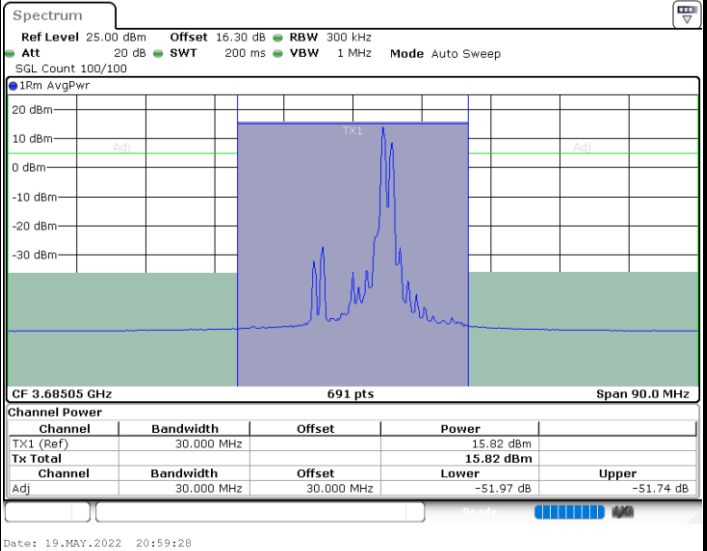

64QAM

Lowest Channel / 1RB0 and 1RB49

Lowest Channel / 1RB99 and 1RB0

Lowest Channel / FullIRB

N/A

LTE Band 48C / 20MHz+10MHz

64QAM

Middle Channel / 1RB0 and 1RB49

Middle Channel / 1RB99 and 1RB0

Middle Channel / FullIRB

N/A

LTE Band 48C / 20MHz+10MHz

64QAM

Highest Channel / 1RB0 and 1RB49

Highest Channel / 1RB99 and 1RB0

Highest Channel / FullIRB

N/A

LTE Band 48C / 20MHz+15MHz

64QAM

Lowest Channel / 1RB0 and 1RB74

Lowest Channel / 1RB99 and 1RB0

Lowest Channel / FullIRB

N/A

LTE Band 48C / 20MHz+15MHz