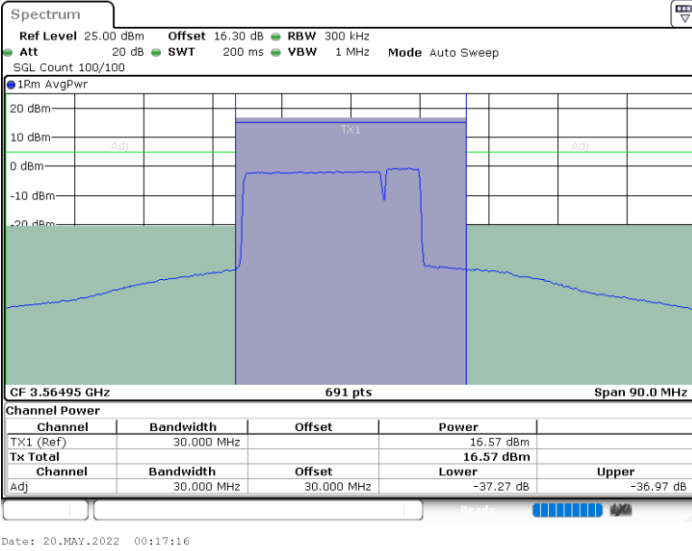

Date: 20.MAY.2022 00:45:34

Middle Channel / FullIRB

N/A

Date: 20.MAY.2022 00:43:49

LTE Band 48C / 15MHz+20MHz

256QAM

Highest Channel / 1RB0 and 1RB99

Highest Channel / 1RB74 and 1RB0

Date: 20.MAY.2022 00:47:20

Date: 20.MAY.2022 00:48:12

Highest Channel / FullIRB

N/A

Date: 20.MAY.2022 00:46:28

LTE Band 48C / 20MHz+5MHz

256QAM

Lowest Channel / 1RB0 and 1RB24

Lowest Channel / 1RB99 and 1RB0

Lowest Channel / FullIRB

N/A

LTE Band 48C / 20MHz+5MHz

256QAM

Middle Channel / 1RB0 and 1RB24

Middle Channel / 1RB99 and 1RB0

Middle Channel / FullIRB