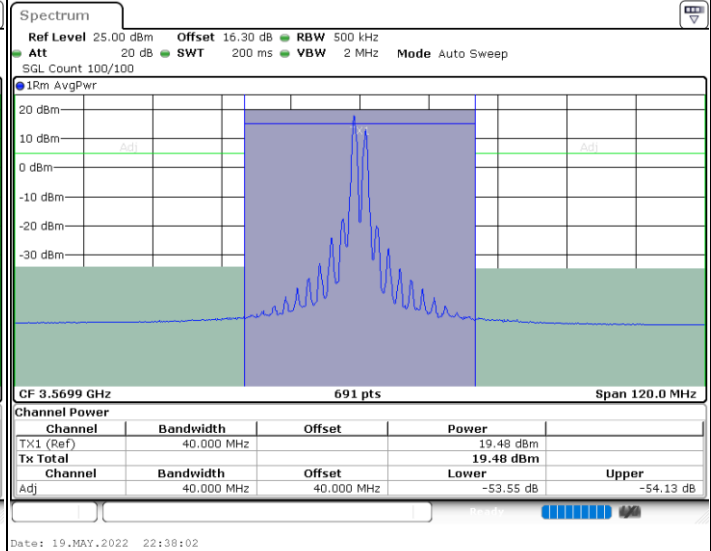

LTE Band 48C / 20MHz+15MHz

64QAM

Highest Channel / 1RB0 and 1RB74

Highest Channel / 1RB99 and 1RB0

Highest Channel / FullIRB

N/A

LTE Band 48C / 20MHz+20MHz

64QAM

Lowest Channel / 1RB0 and 1RB9

Lowest Channel / 1RB99 and 1RB0

Lowest Channel / FullIRB

N/A

LTE Band 48C / 20MHz+20MHz

64QAM

MiddleChannel / 1RB0 and 1RB99

Middle Channel / 1RB99 and 1RB0