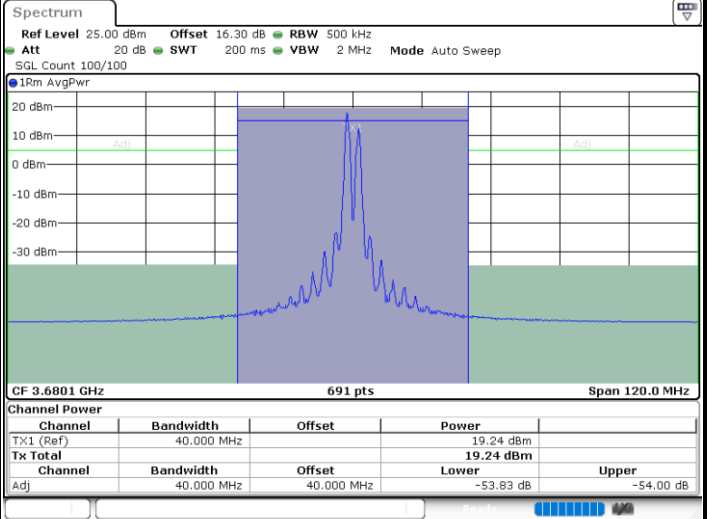

Lowest Channel / 1RB0 and 1RB9

Lowest Channel / 1RB99 and 1RB0

Lowest Channel / FullIRB

N/A

LTE Band 48C / 20MHz+20MHz

64QAM

MiddleChannel / 1RB0 and 1RB99

Middle Channel / 1RB99 and 1RB0

Date: 19.MAY.2022 22:41:24

Date: 19.MAY.2022 22:45:36

Middle Channel / FullIRB

N/A

Date: 19.MAY.2022 22:40:33

LTE Band 48C / 20MHz+20MHz

64QAM

Highest Channel / 1RB0 and 1RB99

Highest Channel / 1RB99 and 1RB0

Date: 19.MAY.2022 22:50:35

Date: 19.MAY.2022 22:51:25

Highest Channel / FullIRB

N/A

Date: 19.MAY.2022 22:46:27

LTE Band 48C / 5MHz+20MHz

256QAM