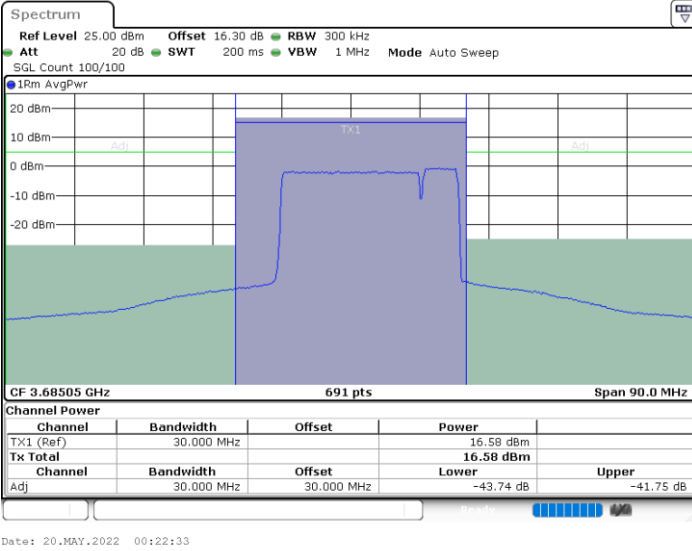

Lowest Channel / 1RB99 and 1RB0

Lowest Channel / FullIRB

N/A

LTE Band 48C / 20MHz+5MHz

256QAM

Middle Channel / 1RB0 and 1RB24

Middle Channel / 1RB99 and 1RB0

Middle Channel / FullIRB

N/A

LTE Band 48C / 20MHz+5MHz

256QAM

Highest Channel / 1RB0 and 1RB24

Highest Channel / 1RB99 and 1RB0

Highest Channel / FullIRB

N/A

LTE Band 48C / 20MHz+10MHz

256QAM

Lowest Channel / 1RB0 and 1RB49

Lowest Channel / 1RB99 and 1RB0

Lowest Channel / FullIRB

N/A

LTE Band 48C / 20MHz+10MHz

256QAM

Middle Channel / 1RB0 and 1RB49