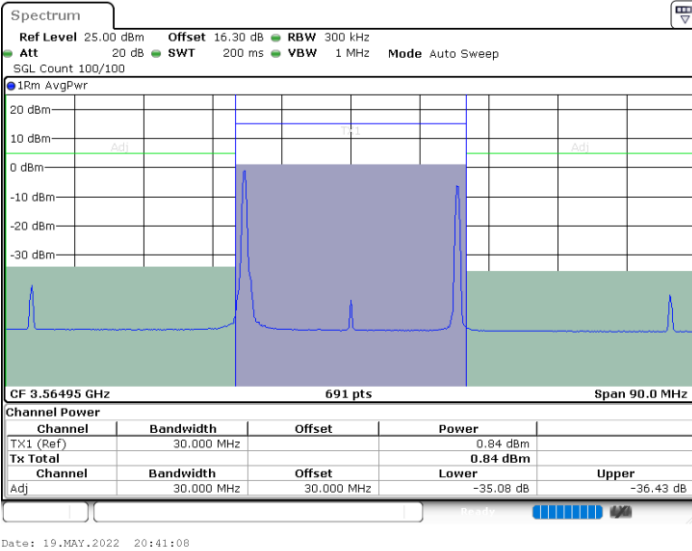

Lowest Channel / 1RB99 and 1RB0

Lowest Channel / FullIRB

N/A

LTE Band 48C / 20MHz+5MHz

64QAM

Middle Channel / 1RB0 and 1RB24

Middle Channel / 1RB99 and 1RB0

Middle Channel / FullIRB

N/A

LTE Band 48C / 20MHz+5MHz

64QAM

Highest Channel / 1RB0 and 1RB24

Highest Channel / 1RB99 and 1RB0

Highest Channel / FullIRB

N/A

LTE Band 48C / 20MHz+10MHz

64QAM

Lowest Channel / 1RB0 and 1RB49

Lowest Channel / 1RB99 and 1RB0

Lowest Channel / FullIRB

N/A

LTE Band 48C / 20MHz+10MHz

64QAM

Middle Channel / 1RB0 and 1RB49

Middle Channel / 1RB99 and 1RB0

Middle Channel / FullIRB

N/A

LTE Band 48C / 20MHz+10MHz

64QAM

Highest Channel / 1RB0 and 1RB49

Highest Channel / 1RB99 and 1RB0

Highest Channel / FullIRB