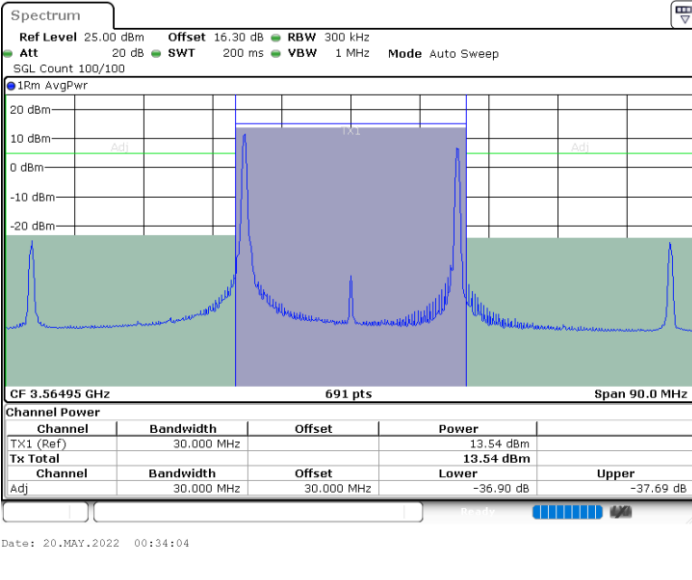

Lowest Channel / 1RB99 and 1RB0

Lowest Channel / FullIRB

N/A

LTE Band 48C / 20MHz+5MHz

256QAM

Middle Channel / 1RB0 and 1RB24

Middle Channel / 1RB99 and 1RB0

Middle Channel / FullIRB

N/A

LTE Band 48C / 20MHz+5MHz

256QAM

Highest Channel / 1RB0 and 1RB24

Highest Channel / 1RB99 and 1RB0

Highest Channel / FullIRB

N/A

LTE Band 48C / 20MHz+10MHz

256QAM

Lowest Channel / 1RB0 and 1RB49

Lowest Channel / 1RB99 and 1RB0

Lowest Channel / FullIRB

N/A

LTE Band 48C / 20MHz+10MHz

256QAM

Middle Channel / 1RB0 and 1RB49

Middle Channel / 1RB99 and 1RB0

Middle Channel / FullIRB

N/A

LTE Band 48C / 20MHz+10MHz

256QAM

Highest Channel / 1RB0 and 1RB49

Highest Channel / 1RB99 and 1RB0

Highest Channel / FullIRB