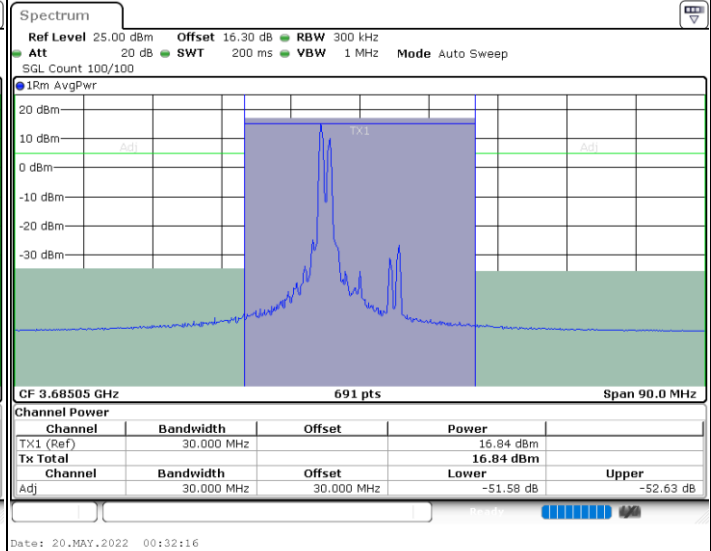

LTE Band 48C / 10MHz+20MHz

256QAM

Lowest Channel / 1RB0 and 1RB99

Lowest Channel / 1RB49 and 1RB0

Lowest Channel / FullIRB

N/A

LTE Band 48C / 10MHz+20MHz

256QAM

Middle Channel / 1RB0 and 1RB9

Middle Channel / 1RB49 and 1RB0

Middle Channel / FullIRB

N/A

LTE Band 48C / 10MHz+20MHz

256QAM

Highest Channel / 1RB0 and 1RB99

Highest Channel / 1RB49 and 1RB0

Highest Channel / FullIRB

N/A

LTE Band 48C / 15MHz+20MHz

256QAM

Lowest Channel / 1RB0 and 1RB9

Lowest Channel / 1RB74 and 1RB0

Date: 20.MAY.2022 00:42:02

Date: 20.MAY.2022 00:42:54