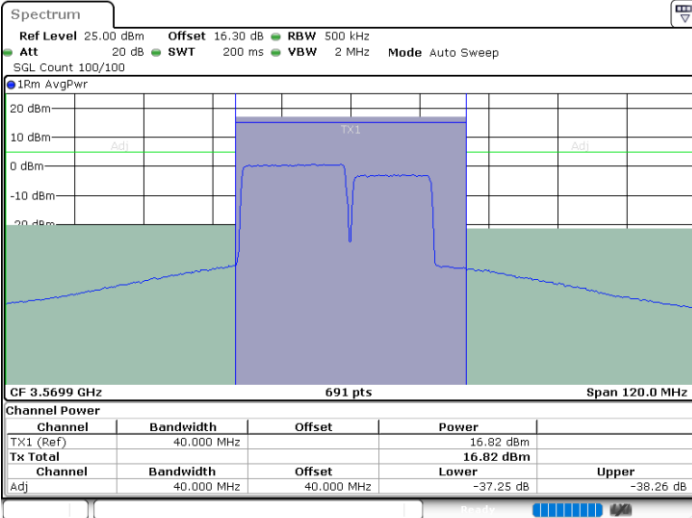

Middle Channel / 1RB99 and 1RB0

Middle Channel / FullIRB

N/A

LTE Band 48C / 20MHz+10MHz

256QAM

Highest Channel / 1RB0 and 1RB49

Highest Channel / 1RB99 and 1RB0

Highest Channel / FullIRB

N/A

LTE Band 48C / 20MHz+15MHz

256QAM

Lowest Channel / 1RB0 and 1RB74

Lowest Channel / 1RB99 and 1RB0

Date: 20.MAY.2022 00:50:01

Date: 20.MAY.2022 00:50:53

Lowest Channel / FullIRB

N/A

Date: 20.MAY.2022 00:49:08

LTE Band 48C / 20MHz+15MHz

256QAM

Middle Channel / 1RB0 and 1RB74

Middle Channel / 1RB99 and 1RB0

Middle Channel / FullIRB

N/A