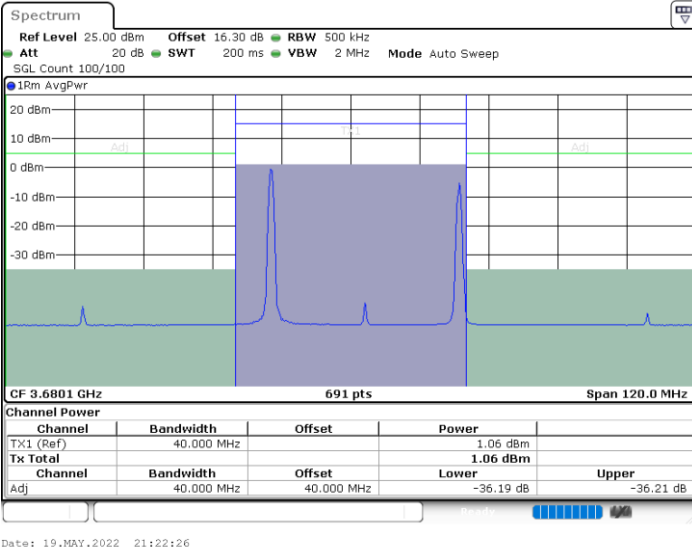

Date: 19.MAY.2022 21:03:57

LTE Band 48C / 15MHz+20MHz

64QAM

Middle Channel / 1RB0 and 1RB9

Middle Channel / 1RB74 and 1RB0

Middle Channel / FullIRB

N/A

LTE Band 48C / 15MHz+20MHz

64QAM

Highest Channel / 1RB0 and 1RB99

Highest Channel / 1RB74 and 1RB0

Highest Channel / FullIRB

N/A

LTE Band 48C / 20MHz+5MHz

64QAM

Lowest Channel / 1RB0 and 1RB24