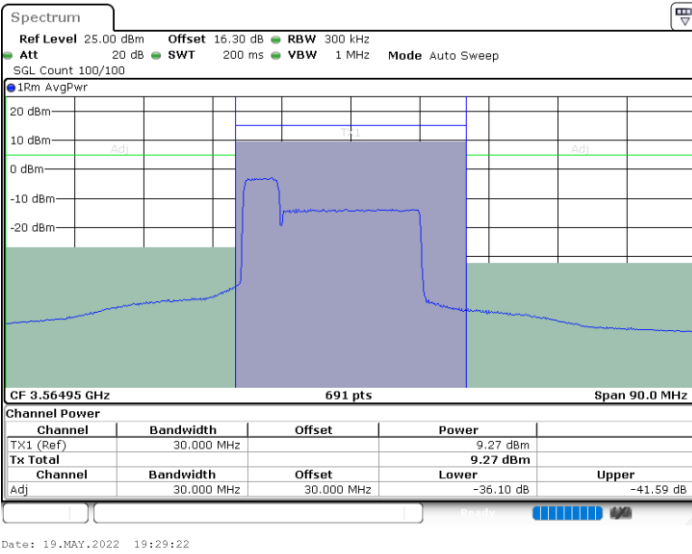

Date: 19.MAY.2022 22:47:17

LTE Band 48C / 5MHz+20MHz

64QAM

Lowest Channel / 1RB0 and 1RB9

Lowest Channel / 1RB24 and 1RB0

Lowest Channel / FullIRB

N/A

LTE Band 48C / 5MHz+20MHz

64QAM

Middle Channel / 1RB0 and 1RB9

Middle Channel / 1RB24 and 1RB0

Middle Channel / FullIRB

N/A

LTE Band 48C / 5MHz+20MHz

64QAM

Highest Channel / 1RB0 and 1RB99

Highest Channel / 1RB24 and 1RB0

Highest Channel / FullIRB

N/A

LTE Band 48C / 10MHz+20MHz

64QAM

Lowest Channel / 1RB0 and 1RB9

Lowest Channel / 1RB49 and 1RB0

Lowest Channel / FullIRB