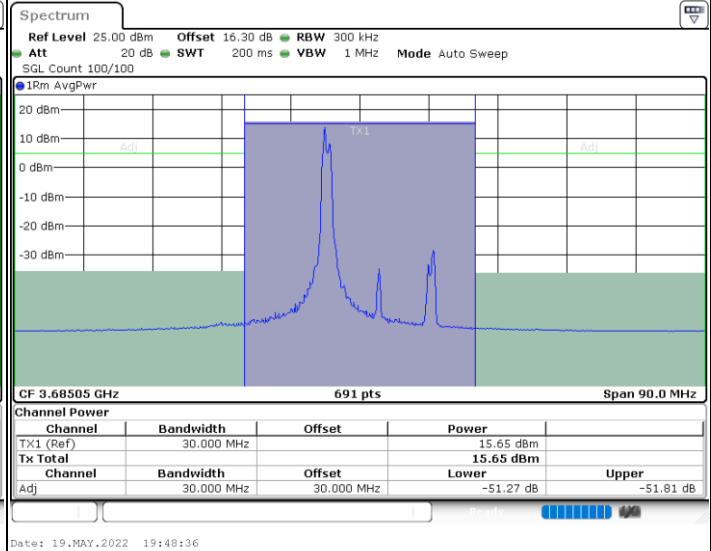

64QAM

Middle Channel / 1RB0 and 1RB9

Middle Channel / 1RB24 and 1RB0

Middle Channel / FullIRB

N/A

LTE Band 48C / 5MHz+20MHz

64QAM

Highest Channel / 1RB0 and 1RB99

Highest Channel / 1RB24 and 1RB0

Highest Channel / FullIRB

N/A

LTE Band 48C / 10MHz+20MHz

64QAM

Lowest Channel / 1RB0 and 1RB9

Lowest Channel / 1RB49 and 1RB0

Lowest Channel / FullIRB