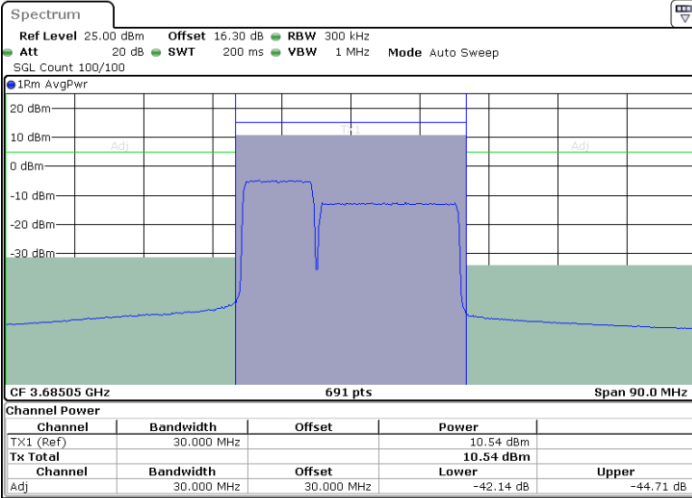

N/A

LTE Band 48C / 10MHz+20MHz

64QAM

Middle Channel / 1RB0 and 1RB99

Middle Channel / 1RB49 and 1RB0

Middle Channel / FullIRB

N/A

LTE Band 48C / 10MHz+20MHz

64QAM

Highest Channel / 1RB0 and 1RB99

Highest Channel / 1RB49 and 1RB0

Date: 19.MAY.2022 20:35:02

Date: 19.MAY.2022 20:35:54

Highest Channel / FullIRB

N/A

Date: 19.MAY.2022 20:30:40

LTE Band 48C / 15MHz+20MHz

64QAM

Lowest Channel / 1RB0 and 1RB9

Lowest Channel / 1RB74 and 1RB0

Date: 19.MAY.2022 21:04:49

Date: 19.MAY.2022 21:09:15

Lowest Channel / FullIRB

N/A