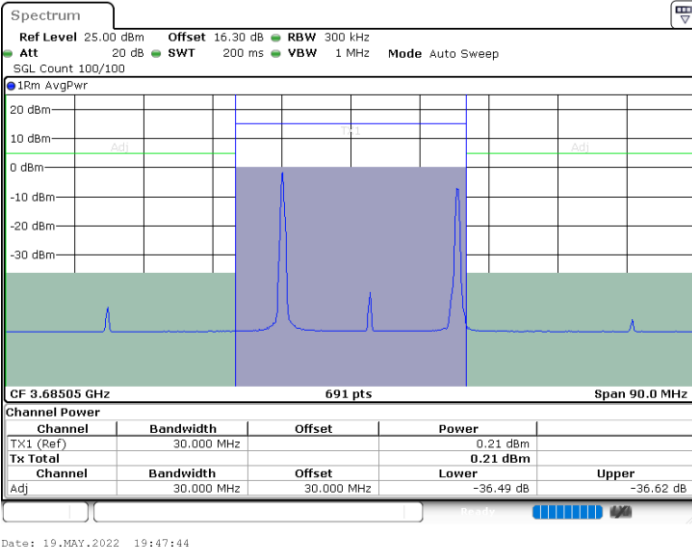

64QAM

Middle Channel / 1RB0 and 1RB9

Middle Channel / 1RB24 and 1RB0

Middle Channel / FullIRB

N/A

LTE Band 48C / 5MHz+20MHz

64QAM

Highest Channel / 1RB0 and 1RB99

Highest Channel / 1RB24 and 1RB0

Highest Channel / FullIRB

N/A

LTE Band 48C / 10MHz+20MHz

64QAM

Lowest Channel / 1RB0 and 1RB9

Lowest Channel / 1RB49 and 1RB0

Lowest Channel / FullIRB