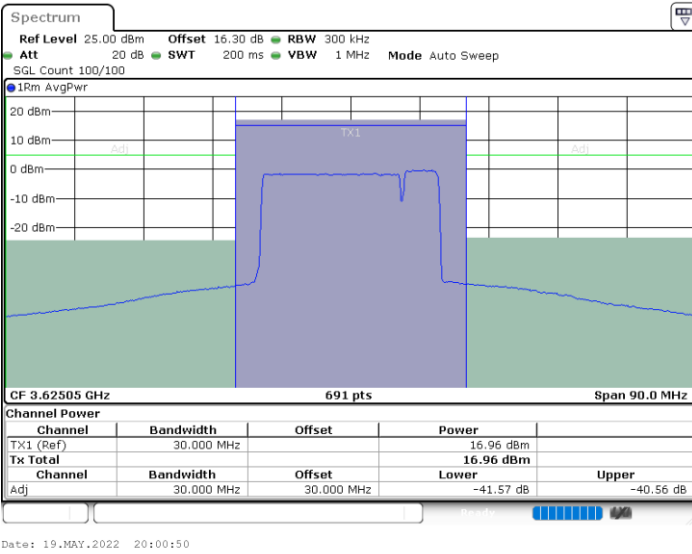

64QAM

Highest Channel / 1RB0 and 1RB99

Highest Channel / 1RB74 and 1RB0

Highest Channel / FullIRB

N/A

LTE Band 48C / 20MHz+5MHz

64QAM

Lowest Channel / 1RB0 and 1RB24

Lowest Channel / 1RB99 and 1RB0

Lowest Channel / FullIRB

N/A

LTE Band 48C / 20MHz+5MHz

64QAM

Middle Channel / 1RB0 and 1RB24

Middle Channel / 1RB99 and 1RB0

Middle Channel / FullIRB

N/A

LTE Band 48C / 20MHz+5MHz

64QAM

Highest Channel / 1RB0 and 1RB24

Highest Channel / 1RB99 and 1RB0

Highest Channel / FullIRB

N/A

LTE Band 48C / 20MHz+10MHz