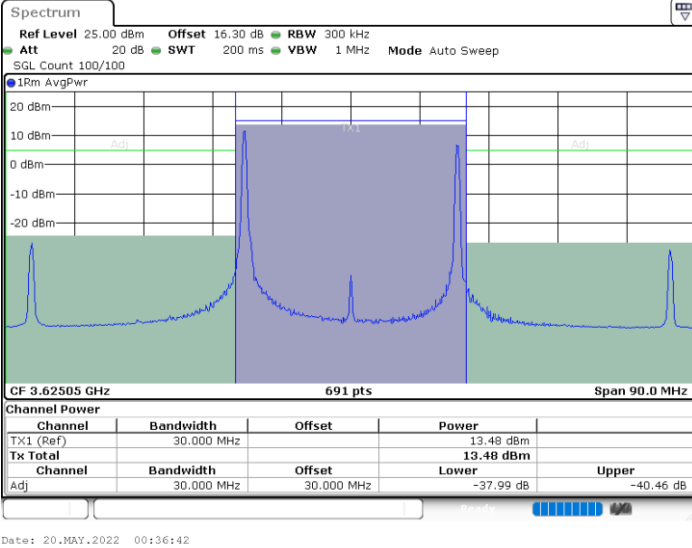

N/A

LTE Band 48C / 20MHz+5MHz

256QAM

Highest Channel / 1RB0 and 1RB24

Highest Channel / 1RB99 and 1RB0

Highest Channel / FullIRB

N/A

LTE Band 48C / 20MHz+10MHz

256QAM

Lowest Channel / 1RB0 and 1RB49

Lowest Channel / 1RB99 and 1RB0

Lowest Channel / FullIRB

N/A

LTE Band 48C / 20MHz+10MHz

256QAM

Middle Channel / 1RB0 and 1RB49

Middle Channel / 1RB99 and 1RB0

Middle Channel / FullIRB

N/A

LTE Band 48C / 20MHz+10MHz

256QAM

Highest Channel / 1RB0 and 1RB49

Highest Channel / 1RB99 and 1RB0

Highest Channel / FullIRB