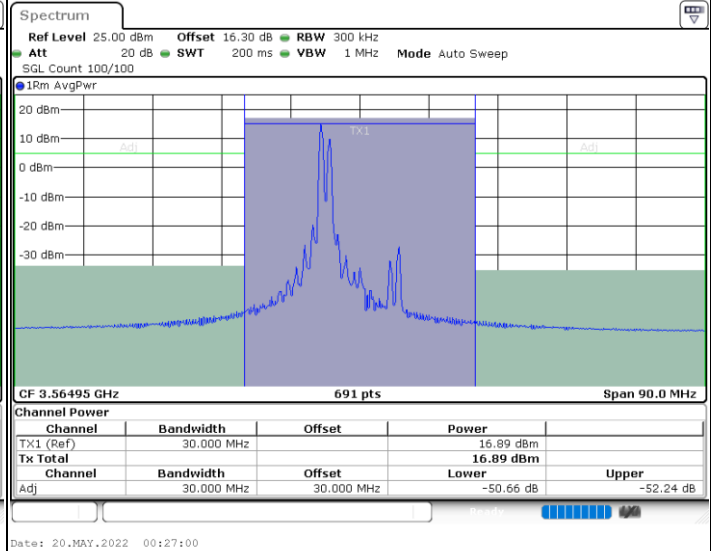

Lowest Channel / 1RB0 and 1RB9

Lowest Channel / 1RB24 and 1RB0

Lowest Channel / FullIRB

N/A

LTE Band 48C / 5MHz+20MHz

256QAM

Middle Channel / 1RB0 and 1RB9

Middle Channel / 1RB24 and 1RB0

Middle Channel / FullIRB

N/A

LTE Band 48C / 5MHz+20MHz

256QAM

Highest Channel / 1RB0 and 1RB99

Highest Channel / 1RB24 and 1RB0

Highest Channel / FullIRB

N/A

LTE Band 48C / 10MHz+20MHz

256QAM

Lowest Channel / 1RB0 and 1RB99

Lowest Channel / 1RB49 and 1RB0

Lowest Channel / FullIRB

N/A

LTE Band 48C / 10MHz+20MHz

256QAM

Middle Channel / 1RB0 and 1RB9

Middle Channel / 1RB49 and 1RB0

Middle Channel / FullIRB

N/A

LTE Band 48C / 10MHz+20MHz

256QAM

Highest Channel / 1RB0 and 1RB99

Highest Channel / 1RB49 and 1RB0