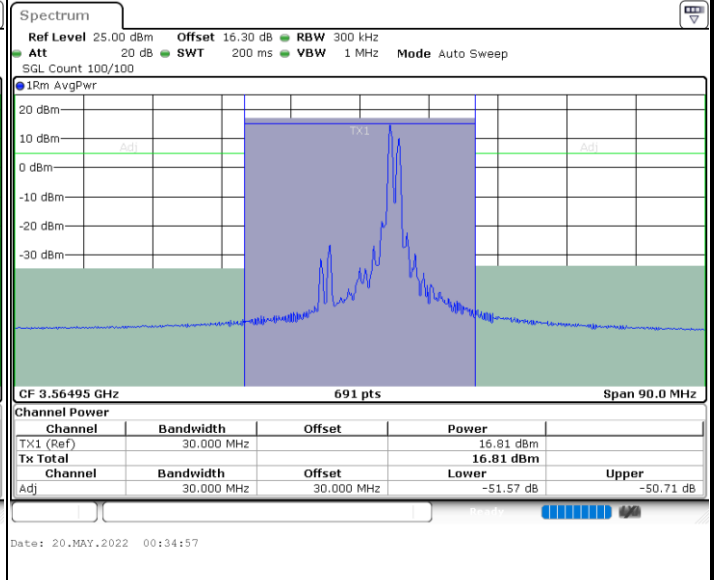

Lowest Channel / 1RB99 and 1RB0

Lowest Channel / FullIRB

N/A

LTE Band 48C / 20MHz+5MHz

256QAM

Middle Channel / 1RB0 and 1RB24

Middle Channel / 1RB99 and 1RB0

Middle Channel / FullIRB

N/A

LTE Band 48C / 20MHz+5MHz

256QAM

Highest Channel / 1RB0 and 1RB24

Highest Channel / 1RB99 and 1RB0

Highest Channel / FullIRB

N/A

LTE Band 48C / 20MHz+10MHz

256QAM

Lowest Channel / 1RB0 and 1RB49

Lowest Channel / 1RB99 and 1RB0

Lowest Channel / FullIRB

N/A

LTE Band 48C / 20MHz+10MHz

256QAM

Middle Channel / 1RB0 and 1RB49