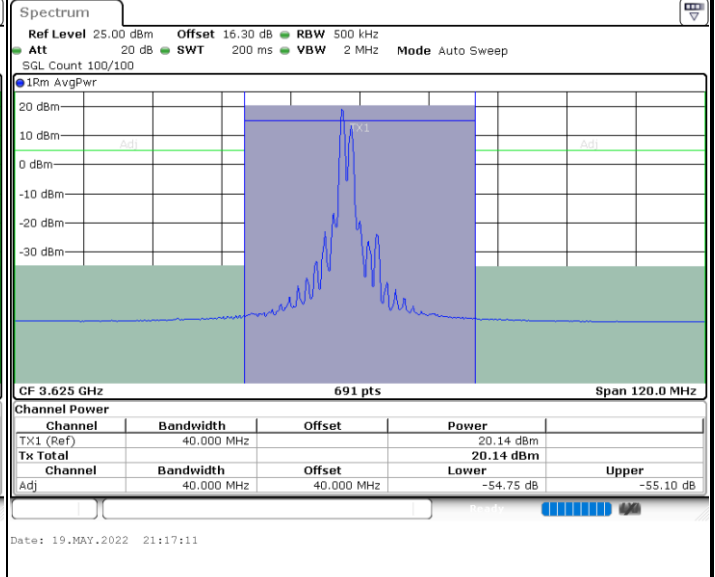

LTE Band 48C / 15MHz+20MHz

64QAM

Lowest Channel / 1RB0 and 1RB9

Lowest Channel / 1RB74 and 1RB0

Date: 19.MAY.2022 21:04:49

Date: 19.MAY.2022 21:09:15

Lowest Channel / FullIRB

N/A

Date: 19.MAY.2022 21:03:57

LTE Band 48C / 15MHz+20MHz

64QAM

Middle Channel / 1RB0 and 1RB9

Middle Channel / 1RB74 and 1RB0

Middle Channel / FullIRB

N/A

LTE Band 48C / 15MHz+20MHz

64QAM

Highest Channel / 1RB0 and 1RB99

Highest Channel / 1RB74 and 1RB0

Highest Channel / FullIRB

N/A

LTE Band 48C / 20MHz+5MHz

64QAM

Lowest Channel / 1RB0 and 1RB24

Lowest Channel / 1RB99 and 1RB0

Lowest Channel / FullIRB

N/A

LTE Band 48C / 20MHz+5MHz

64QAM

Middle Channel / 1RB0 and 1RB24

Middle Channel / 1RB99 and 1RB0

Middle Channel / FullIRB