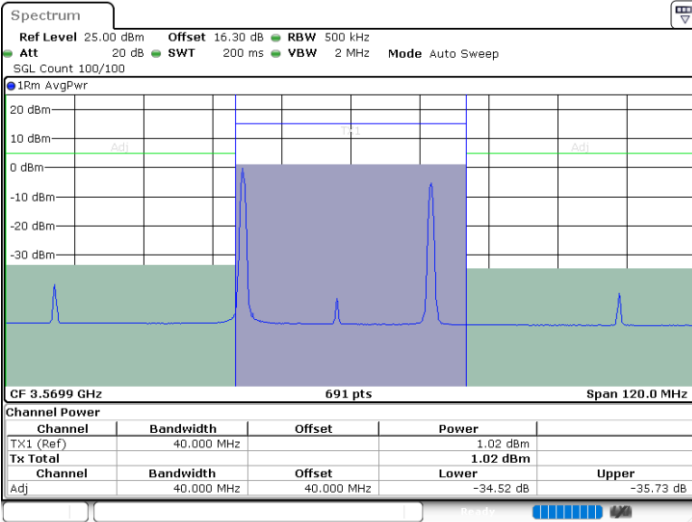

N/A

LTE Band 48C / 10MHz+20MHz

64QAM

Middle Channel / 1RB0 and 1RB99

Middle Channel / 1RB49 and 1RB0

Middle Channel / FullIRB

N/A

LTE Band 48C / 10MHz+20MHz

64QAM

Highest Channel / 1RB0 and 1RB99

Highest Channel / 1RB49 and 1RB0

Date: 19.MAY.2022 20:35:02

Date: 19.MAY.2022 20:35:54

Highest Channel / FullIRB

N/A

Date: 19.MAY.2022 20:30:40

LTE Band 48C / 15MHz+20MHz

64QAM

Lowest Channel / 1RB0 and 1RB9

Lowest Channel / 1RB74 and 1RB0

Date: 19.MAY.2022 21:04:49

Date: 19.MAY.2022 21:09:15

Lowest Channel / FullIRB

N/A