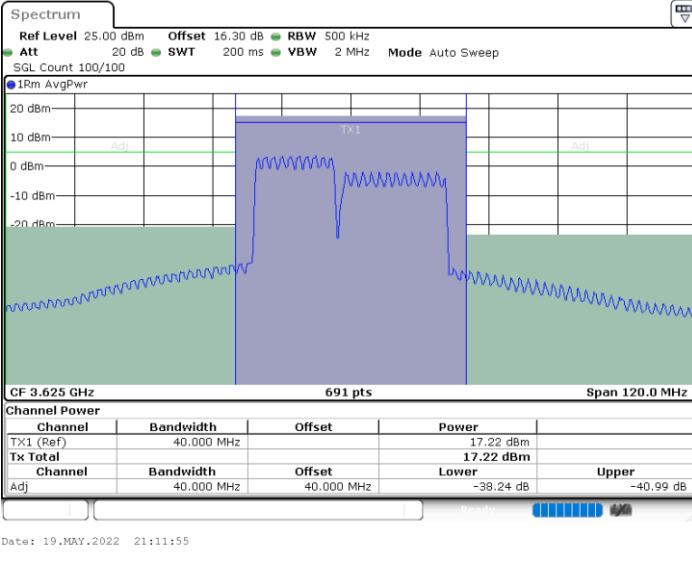

Date: 19.MAY.2022 21:03:57

LTE Band 48C / 15MHz+20MHz

64QAM

Middle Channel / 1RB0 and 1RB9

Middle Channel / 1RB74 and 1RB0

Middle Channel / FullIRB

N/A

LTE Band 48C / 15MHz+20MHz

64QAM

Highest Channel / 1RB0 and 1RB99

Highest Channel / 1RB74 and 1RB0

Highest Channel / FullIRB

N/A

LTE Band 48C / 20MHz+5MHz

64QAM

Lowest Channel / 1RB0 and 1RB24