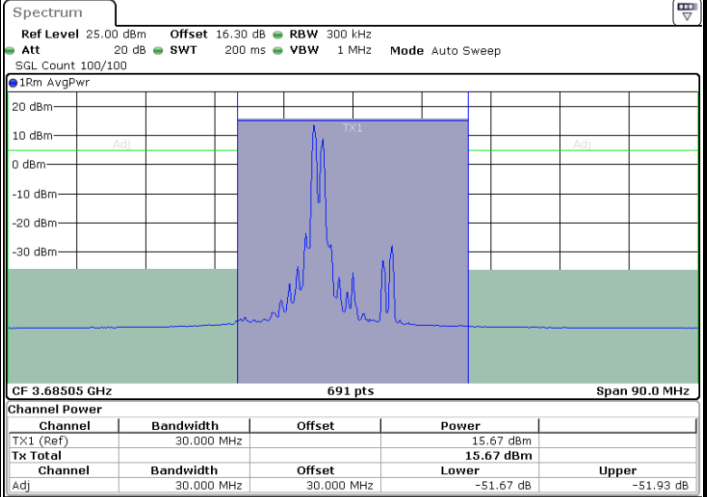

Date: 19.MAY.2022 20:35:54