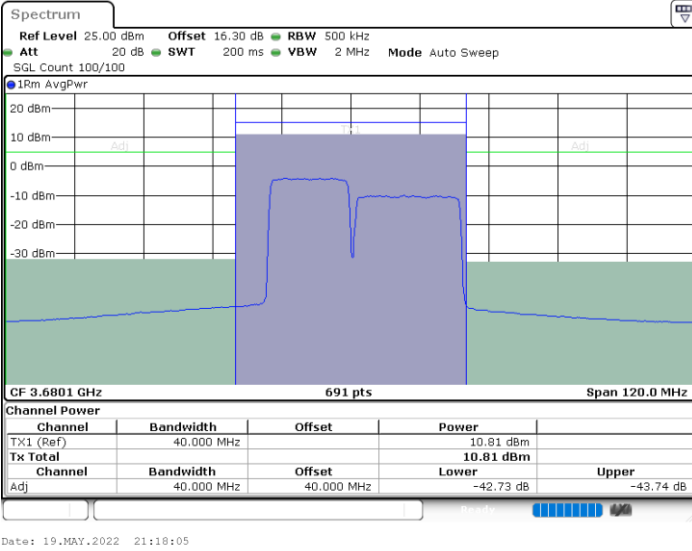

64QAM

Highest Channel / 1RB0 and 1RB99

Highest Channel / 1RB74 and 1RB0

Highest Channel / FullIRB

N/A

LTE Band 48C / 20MHz+5MHz

64QAM

Lowest Channel / 1RB0 and 1RB24

Lowest Channel / 1RB99 and 1RB0

Lowest Channel / FullIRB

N/A

LTE Band 48C / 20MHz+5MHz

64QAM

Middle Channel / 1RB0 and 1RB24

Middle Channel / 1RB99 and 1RB0

Middle Channel / FullIRB

N/A

LTE Band 48C / 20MHz+5MHz

64QAM

Highest Channel / 1RB0 and 1RB24

Highest Channel / 1RB99 and 1RB0

Highest Channel / FullIRB

N/A

LTE Band 48C / 20MHz+10MHz