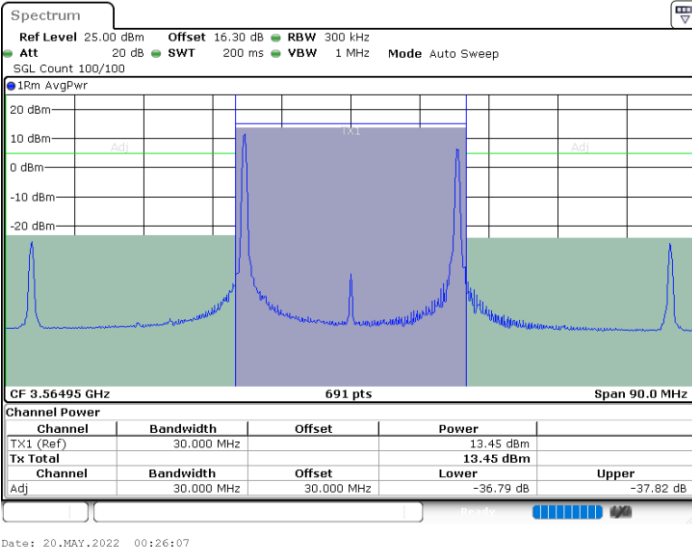

Middle Channel / FullIRB

N/A

LTE Band 48C / 5MHz+20MHz

256QAM

Highest Channel / 1RB0 and 1RB99

Highest Channel / 1RB24 and 1RB0

Highest Channel / FullIRB

N/A

LTE Band 48C / 10MHz+20MHz

256QAM

Lowest Channel / 1RB0 and 1RB99

Lowest Channel / 1RB49 and 1RB0

Lowest Channel / FullIRB

N/A

LTE Band 48C / 10MHz+20MHz

256QAM