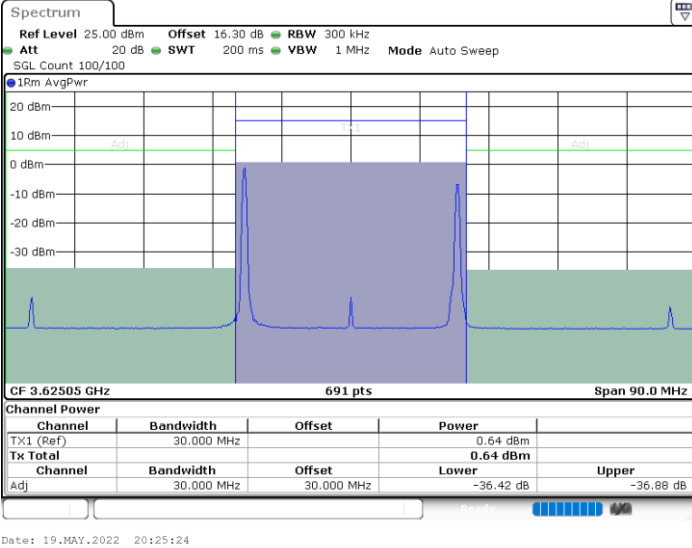

Highest Channel / 1RB24 and 1RB0

Highest Channel / FullIRB

N/A

LTE Band 48C / 10MHz+20MHz

64QAM

Lowest Channel / 1RB0 and 1RB9

Lowest Channel / 1RB49 and 1RB0

Lowest Channel / FullIRB

N/A

LTE Band 48C / 10MHz+20MHz

64QAM

Middle Channel / 1RB0 and 1RB99

Middle Channel / 1RB49 and 1RB0

Middle Channel / FullIRB

N/A

LTE Band 48C / 10MHz+20MHz