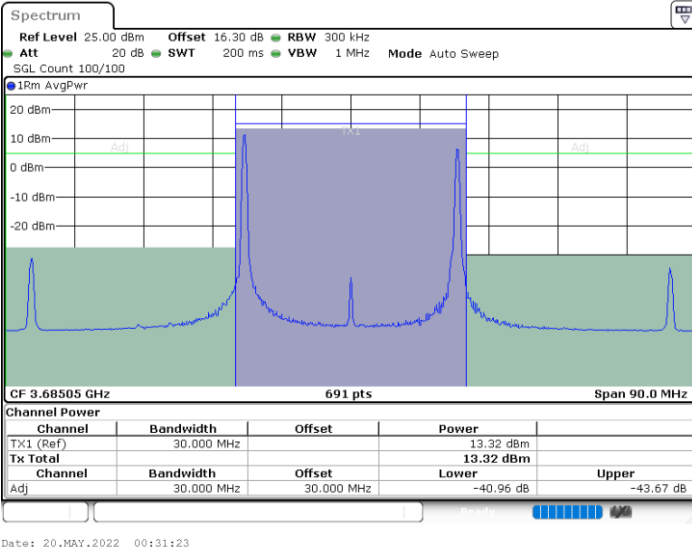

LTE Band 48C / 10MHz+20MHz

256QAM

Lowest Channel / 1RB0 and 1RB99

Lowest Channel / 1RB49 and 1RB0

Lowest Channel / FullIRB

N/A

LTE Band 48C / 10MHz+20MHz

256QAM

Middle Channel / 1RB0 and 1RB9

Middle Channel / 1RB49 and 1RB0

Middle Channel / FullIRB

N/A

LTE Band 48C / 10MHz+20MHz

256QAM

Highest Channel / 1RB0 and 1RB99

Highest Channel / 1RB49 and 1RB0

Highest Channel / FullIRB

N/A

LTE Band 48C / 15MHz+20MHz

256QAM

Lowest Channel / 1RB0 and 1RB9

Lowest Channel / 1RB74 and 1RB0

Date: 20.MAY.2022 00:42:02

Date: 20.MAY.2022 00:42:54