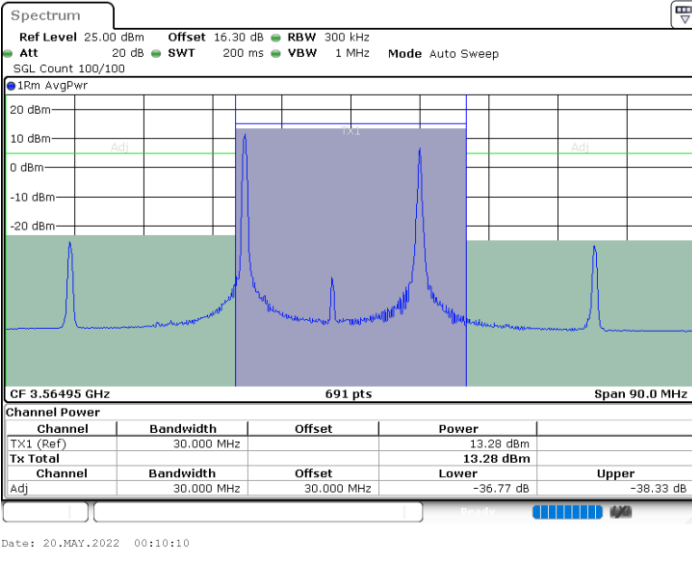

Date: 19.MAY.2022 22:41:24

Date: 19.MAY.2022 22:45:36

Middle Channel / FullIRB

N/A

Date: 19.MAY.2022 22:40:33

LTE Band 48C / 20MHz+20MHz

64QAM

Highest Channel / 1RB0 and 1RB99

Highest Channel / 1RB99 and 1RB0

Date: 19.MAY.2022 22:50:35

Date: 19.MAY.2022 22:51:25

Highest Channel / FullIRB

N/A

Date: 19.MAY.2022 22:46:27

LTE Band 48C / 5MHz+20MHz

256QAM

Lowest Channel / 1RB0 and 1RB9

Lowest Channel / 1RB24 and 1RB0

Lowest Channel / FullIRB

N/A

LTE Band 48C / 5MHz+20MHz

256QAM

Middle Channel / 1RB0 and 1RB9

Middle Channel / 1RB24 and 1RB0