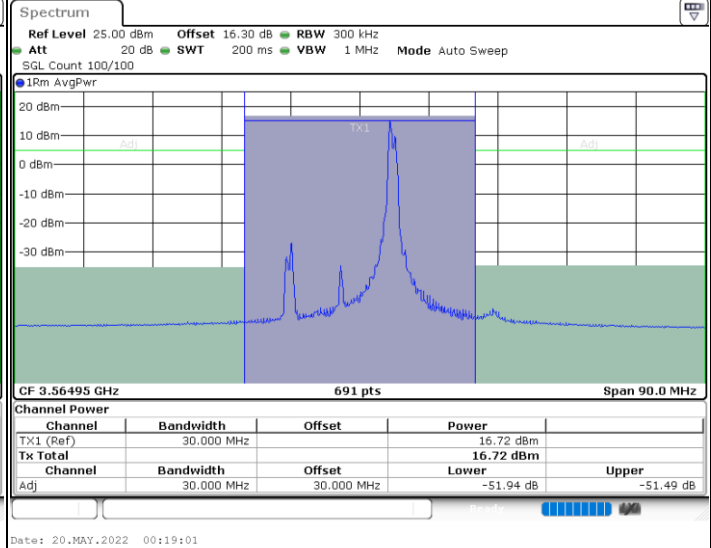

Date: 20.MAY.2022 00:45:34

Middle Channel / FullIRB

N/A

Date: 20.MAY.2022 00:43:49

LTE Band 48C / 15MHz+20MHz

256QAM

Highest Channel / 1RB0 and 1RB99

Highest Channel / 1RB74 and 1RB0

Date: 20.MAY.2022 00:47:20

Date: 20.MAY.2022 00:48:12

Highest Channel / FullIRB

N/A

Date: 20.MAY.2022 00:46:28

LTE Band 48C / 20MHz+5MHz

256QAM

Lowest Channel / 1RB0 and 1RB24

Lowest Channel / 1RB99 and 1RB0

Lowest Channel / FullIRB

N/A

LTE Band 48C / 20MHz+5MHz

256QAM

Middle Channel / 1RB0 and 1RB24

Middle Channel / 1RB99 and 1RB0

Middle Channel / FullIRB

N/A

LTE Band 48C / 20MHz+5MHz

256QAM

Highest Channel / 1RB0 and 1RB24

Highest Channel / 1RB99 and 1RB0

Highest Channel / FullIRB

N/A

LTE Band 48C / 20MHz+10MHz