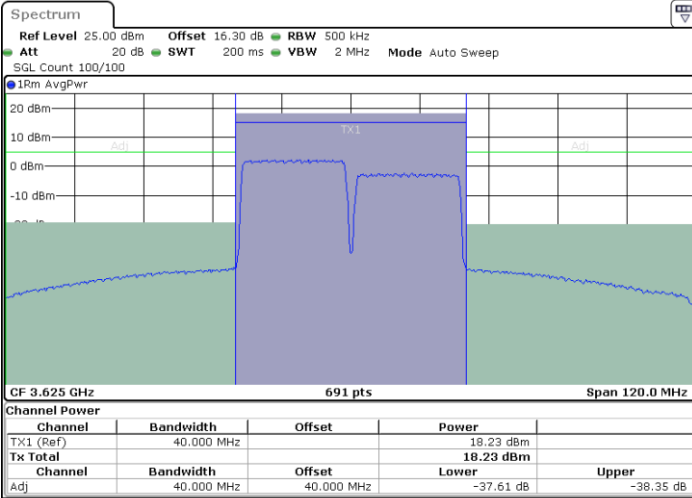

LTE Band 48C / 20MHz+15MHz

64QAM

Highest Channel / 1RB0 and 1RB74

Highest Channel / 1RB99 and 1RB0

Highest Channel / FullIRB

N/A

LTE Band 48C / 20MHz+20MHz

64QAM

Lowest Channel / 1RB0 and 1RB9

Lowest Channel / 1RB99 and 1RB0

Lowest Channel / FullIRB

N/A

LTE Band 48C / 20MHz+20MHz

64QAM

MiddleChannel / 1RB0 and 1RB99

Middle Channel / 1RB99 and 1RB0

Date: 19.MAY.2022 22:41:24

Date: 19.MAY.2022 22:45:36

Middle Channel / FullIRB

N/A

Date: 19.MAY.2022 22:40:33

LTE Band 48C / 20MHz+20MHz

64QAM

Highest Channel / 1RB0 and 1RB99

Highest Channel / 1RB99 and 1RB0

Date: 19.MAY.2022 22:50:35

Date: 19.MAY.2022 22:51:25

Highest Channel / FullIRB

N/A

Date: 19.MAY.2022 22:46:27

LTE Band 48C / 5MHz+20MHz

256QAM