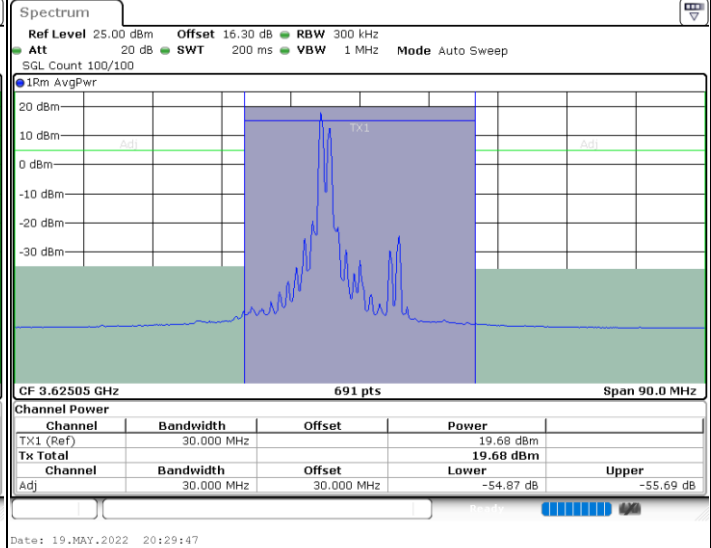

Highest Channel / 1RB24 and 1RB0

Highest Channel / FullIRB

N/A

LTE Band 48C / 10MHz+20MHz

64QAM

Lowest Channel / 1RB0 and 1RB9

Lowest Channel / 1RB49 and 1RB0

Lowest Channel / FullIRB

N/A

LTE Band 48C / 10MHz+20MHz

64QAM

Middle Channel / 1RB0 and 1RB99

Middle Channel / 1RB49 and 1RB0

Middle Channel / FullIRB

N/A

LTE Band 48C / 10MHz+20MHz