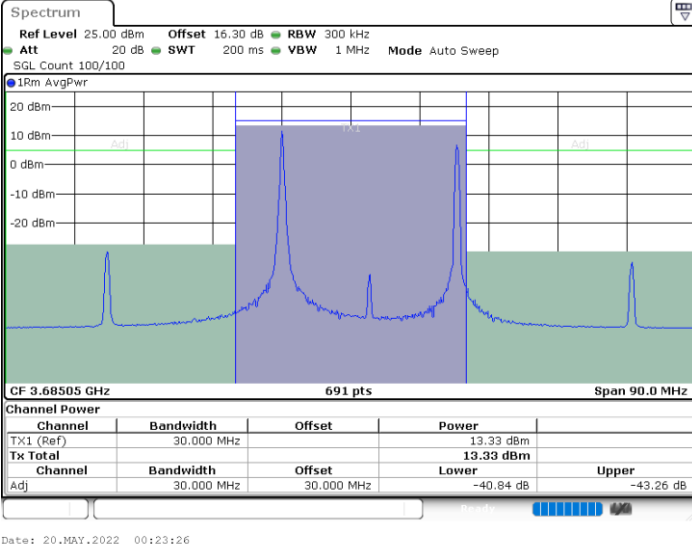

Lowest Channel / 1RB99 and 1RB0

Lowest Channel / FullIRB

N/A

LTE Band 48C / 20MHz+5MHz

256QAM

Middle Channel / 1RB0 and 1RB24

Middle Channel / 1RB99 and 1RB0

Middle Channel / FullIRB

N/A

LTE Band 48C / 20MHz+5MHz

256QAM

Highest Channel / 1RB0 and 1RB24

Highest Channel / 1RB99 and 1RB0

Highest Channel / FullIRB

N/A

LTE Band 48C / 20MHz+10MHz

256QAM

Lowest Channel / 1RB0 and 1RB49

Lowest Channel / 1RB99 and 1RB0

Lowest Channel / FullIRB

N/A

LTE Band 48C / 20MHz+10MHz

256QAM

Middle Channel / 1RB0 and 1RB49