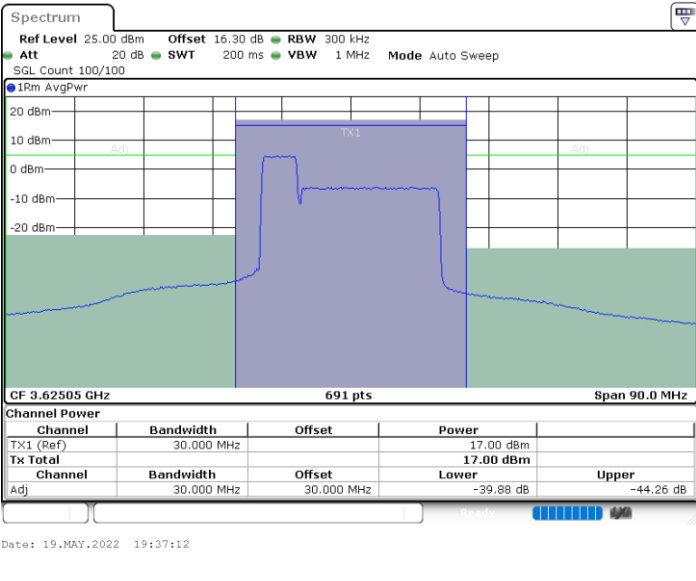

64QAM

Middle Channel / 1RB0 and 1RB9

Middle Channel / 1RB24 and 1RB0

Middle Channel / FullIRB

N/A

LTE Band 48C / 5MHz+20MHz

64QAM

Highest Channel / 1RB0 and 1RB99

Highest Channel / 1RB24 and 1RB0

Highest Channel / FullIRB

N/A

LTE Band 48C / 10MHz+20MHz

64QAM

Lowest Channel / 1RB0 and 1RB9

Lowest Channel / 1RB49 and 1RB0

Lowest Channel / FullIRB