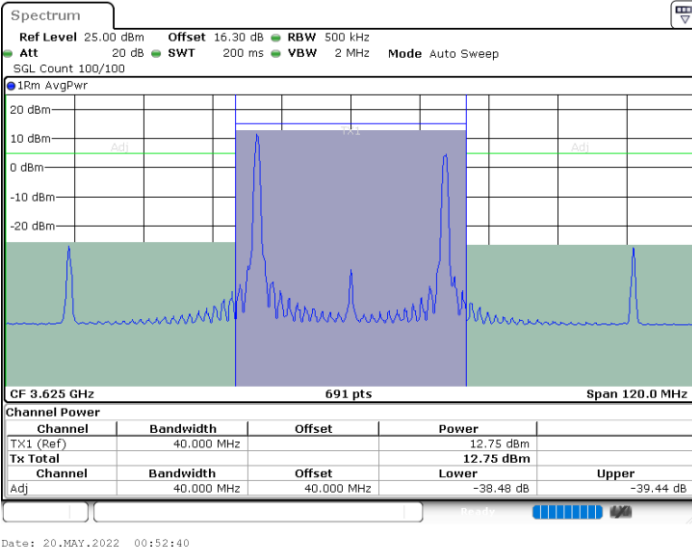

N/A

LTE Band 48C / 20MHz+15MHz

256QAM

Lowest Channel / 1RB0 and 1RB74

Lowest Channel / 1RB99 and 1RB0

Date: 20.MAY.2022 00:50:01

Date: 20.MAY.2022 00:50:53

Lowest Channel / FullIRB

N/A

Date: 20.MAY.2022 00:49:08

LTE Band 48C / 20MHz+15MHz

256QAM

Middle Channel / 1RB0 and 1RB74

Middle Channel / 1RB99 and 1RB0

Middle Channel / FullIRB

N/A