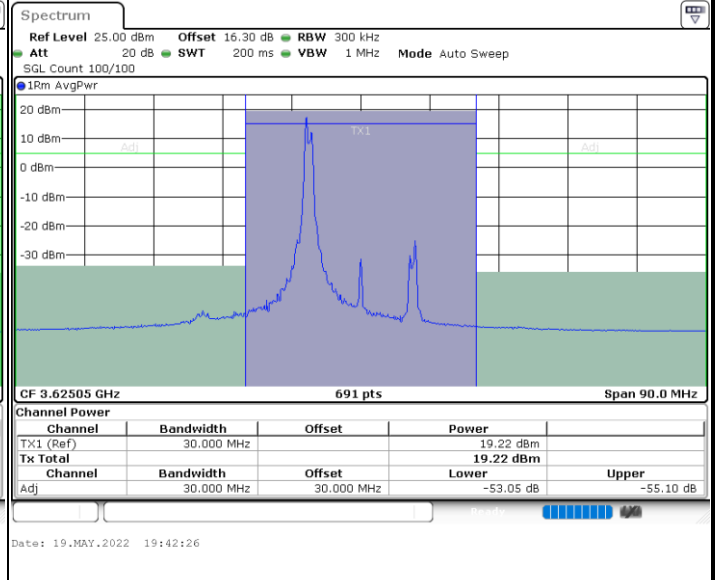

LTE Band 48C / 20MHz+20MHz

16QAM

Highest Channel / 1RB0 and 1RB99

Highest Channel / 1RB99 and 1RB0

Date: 19.MAY.2022 22:49:46

Date: 19.MAY.2022 22:52:15

Highest Channel / FullIRB

N/A

Date: 19.MAY.2022 22:47:17

LTE Band 48C / 5MHz+20MHz

64QAM

Lowest Channel / 1RB0 and 1RB9

Lowest Channel / 1RB24 and 1RB0

Lowest Channel / FullIRB

N/A

LTE Band 48C / 5MHz+20MHz

64QAM

Middle Channel / 1RB0 and 1RB9

Middle Channel / 1RB24 and 1RB0

Middle Channel / FullIRB

N/A

LTE Band 48C / 5MHz+20MHz

64QAM

Highest Channel / 1RB0 and 1RB99

Highest Channel / 1RB24 and 1RB0

Highest Channel / FullIRB

N/A

LTE Band 48C / 10MHz+20MHz

64QAM

Lowest Channel / 1RB0 and 1RB9

Lowest Channel / 1RB49 and 1RB0

Lowest Channel / FullIRB