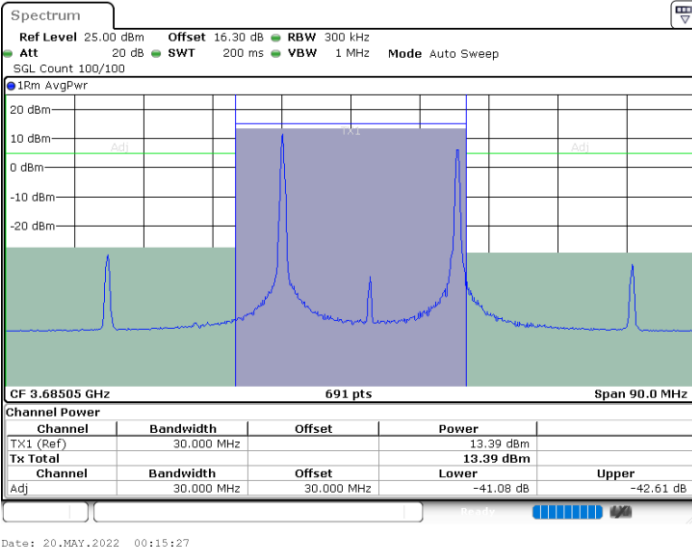

Middle Channel / FullIRB

N/A

LTE Band 48C / 5MHz+20MHz

256QAM

Highest Channel / 1RB0 and 1RB99

Highest Channel / 1RB24 and 1RB0

Highest Channel / FullIRB

N/A

LTE Band 48C / 10MHz+20MHz

256QAM

Lowest Channel / 1RB0 and 1RB99

Lowest Channel / 1RB49 and 1RB0

Lowest Channel / FullIRB

N/A

LTE Band 48C / 10MHz+20MHz

256QAM