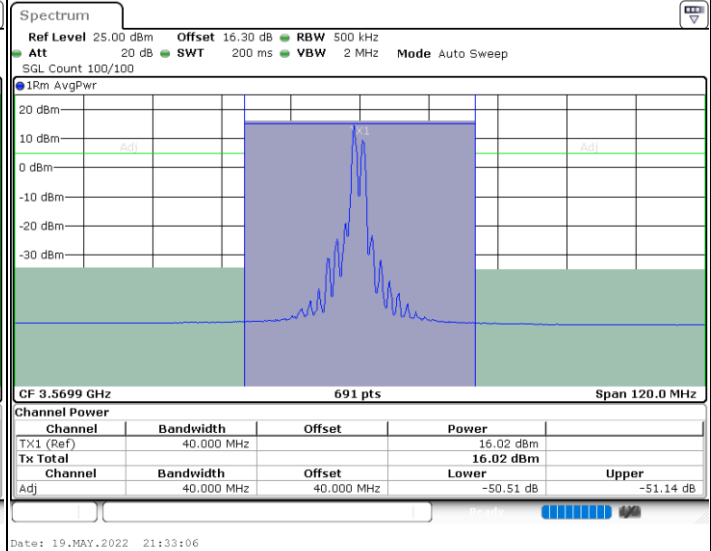

Middle Channel / 1RB99 and 1RB0

Middle Channel / FullIRB

N/A

LTE Band 48C / 20MHz+10MHz

64QAM

Highest Channel / 1RB0 and 1RB49

Highest Channel / 1RB99 and 1RB0

Highest Channel / FullIRB

N/A

LTE Band 48C / 20MHz+15MHz

64QAM

Lowest Channel / 1RB0 and 1RB74

Lowest Channel / 1RB99 and 1RB0

Lowest Channel / FullIRB

N/A

LTE Band 48C / 20MHz+15MHz

LTE Band 48C / 20MHz+15MHz

64QAM

Highest Channel / 1RB0 and 1RB74

Highest Channel / 1RB99 and 1RB0

Highest Channel / FullIRB

N/A

LTE Band 48C / 20MHz+20MHz

64QAM