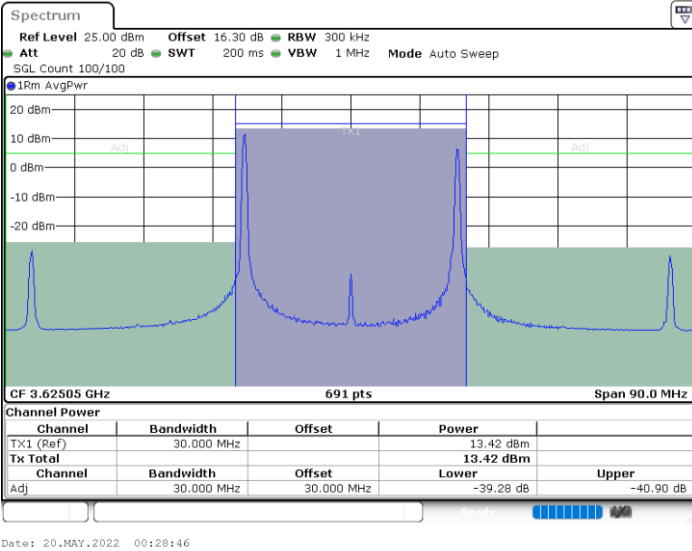

Middle Channel / FullIRB

N/A

LTE Band 48C / 5MHz+20MHz

256QAM

Highest Channel / 1RB0 and 1RB99

Highest Channel / 1RB24 and 1RB0

Highest Channel / FullIRB

N/A

LTE Band 48C / 10MHz+20MHz

256QAM

Lowest Channel / 1RB0 and 1RB99

Lowest Channel / 1RB49 and 1RB0

Lowest Channel / FullIRB

N/A

LTE Band 48C / 10MHz+20MHz

256QAM

Middle Channel / 1RB0 and 1RB9

Middle Channel / 1RB49 and 1RB0

Middle Channel / FullIRB

N/A

LTE Band 48C / 10MHz+20MHz

256QAM

Highest Channel / 1RB0 and 1RB99

Highest Channel / 1RB49 and 1RB0