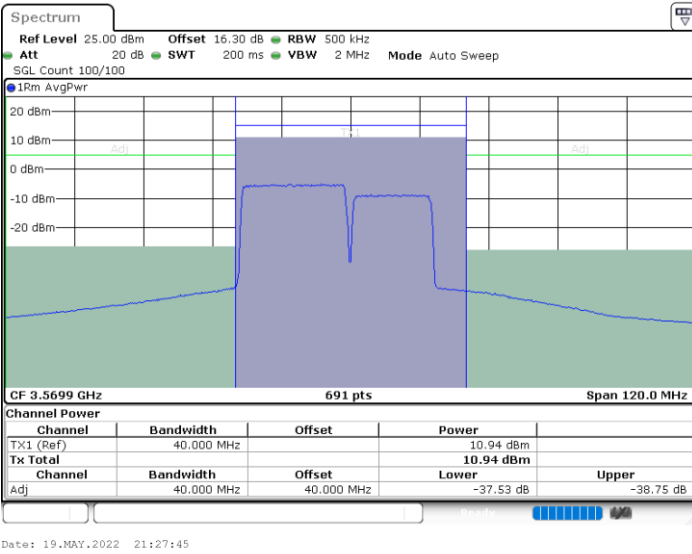

Middle Channel / 1RB99 and 1RB0

Middle Channel / FullIRB

N/A

LTE Band 48C / 20MHz+10MHz

64QAM

Highest Channel / 1RB0 and 1RB49

Highest Channel / 1RB99 and 1RB0

Highest Channel / FullIRB

N/A

LTE Band 48C / 20MHz+15MHz

64QAM

Lowest Channel / 1RB0 and 1RB74

Lowest Channel / 1RB99 and 1RB0

Lowest Channel / FullIRB

N/A

LTE Band 48C / 20MHz+15MHz

LTE Band 48C / 20MHz+15MHz

64QAM

Highest Channel / 1RB0 and 1RB74

Highest Channel / 1RB99 and 1RB0

Highest Channel / FullIRB

N/A

LTE Band 48C / 20MHz+20MHz

64QAM