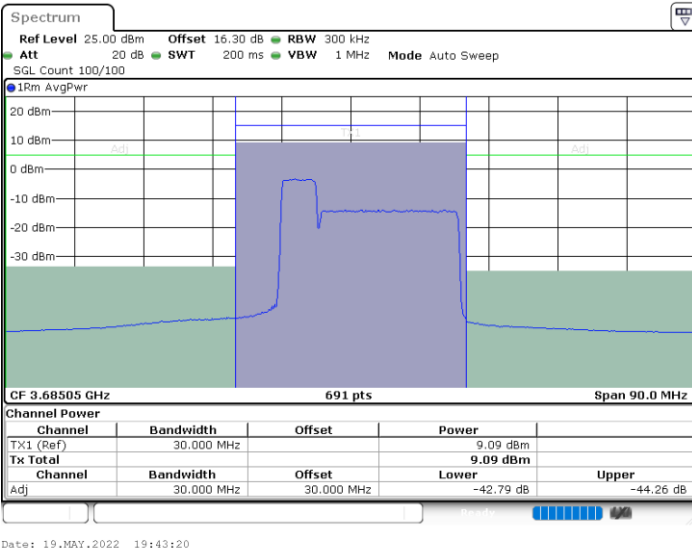

64QAM

Middle Channel / 1RB0 and 1RB9

Middle Channel / 1RB24 and 1RB0

Middle Channel / FullIRB

N/A

LTE Band 48C / 5MHz+20MHz

64QAM

Highest Channel / 1RB0 and 1RB99

Highest Channel / 1RB24 and 1RB0

Highest Channel / FullIRB

N/A

LTE Band 48C / 10MHz+20MHz

64QAM

Lowest Channel / 1RB0 and 1RB9

Lowest Channel / 1RB49 and 1RB0

Lowest Channel / FullIRB