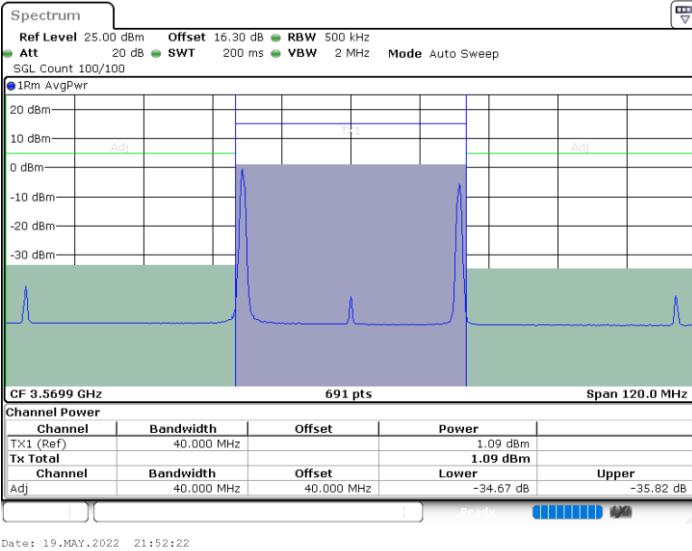

LTE Band 48C / 20MHz+15MHz

64QAM

Highest Channel / 1RB0 and 1RB74

Highest Channel / 1RB99 and 1RB0

Highest Channel / FullIRB

N/A

LTE Band 48C / 20MHz+20MHz

64QAM

Lowest Channel / 1RB0 and 1RB9

Lowest Channel / 1RB99 and 1RB0

Lowest Channel / FullIRB

N/A

LTE Band 48C / 20MHz+20MHz

64QAM

MiddleChannel / 1RB0 and 1RB99

Middle Channel / 1RB99 and 1RB0