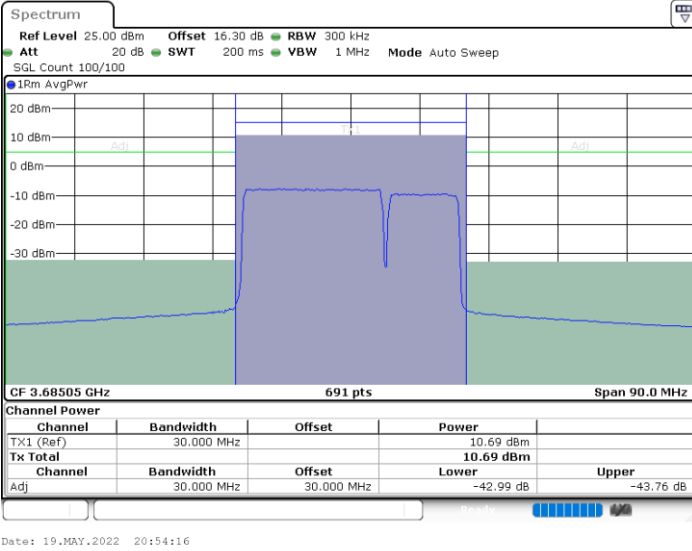

Middle Channel / 1RB99 and 1RB0

Middle Channel / FullIRB

N/A

LTE Band 48C / 20MHz+10MHz

64QAM

Highest Channel / 1RB0 and 1RB49

Highest Channel / 1RB99 and 1RB0

Highest Channel / FullIRB

N/A

LTE Band 48C / 20MHz+15MHz

64QAM

Lowest Channel / 1RB0 and 1RB74

Lowest Channel / 1RB99 and 1RB0

Lowest Channel / FullIRB

N/A

LTE Band 48C / 20MHz+15MHz