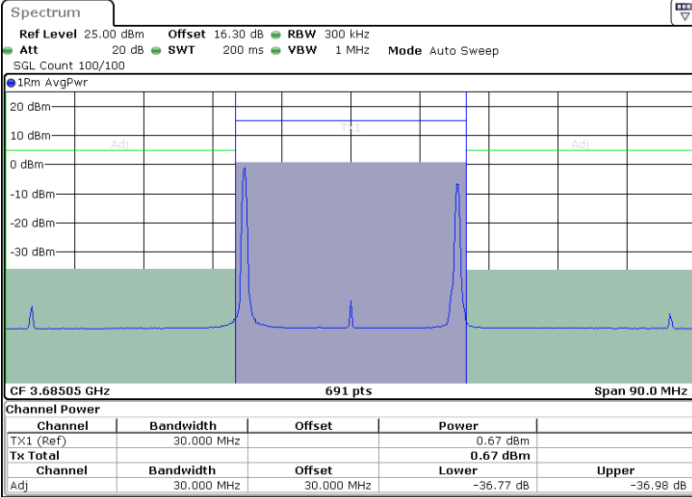

LTE Band 48C / 10MHz+20MHz

64QAM

Highest Channel / 1RB0 and 1RB99

Highest Channel / 1RB49 and 1RB0

Date: 19.MAY.2022 20:35:02