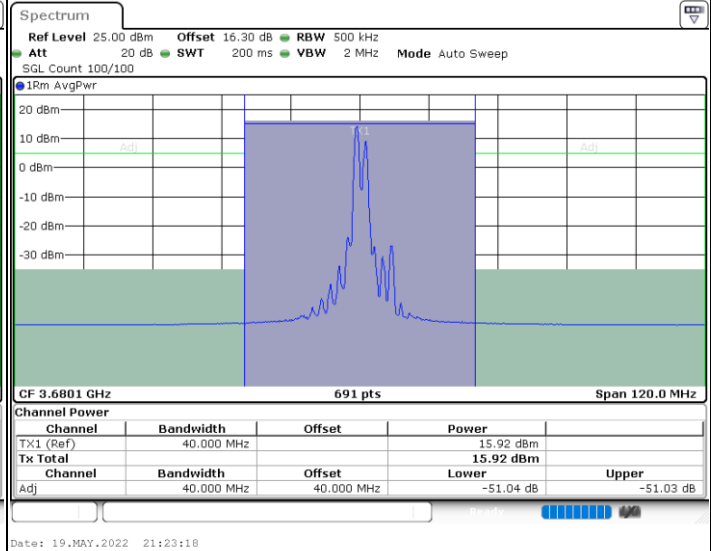

Date: 19.MAY.2022 21:03:57

LTE Band 48C / 15MHz+20MHz

64QAM

Middle Channel / 1RB0 and 1RB9

Middle Channel / 1RB74 and 1RB0

Middle Channel / FullIRB

N/A

LTE Band 48C / 15MHz+20MHz

64QAM

Highest Channel / 1RB0 and 1RB99

Highest Channel / 1RB74 and 1RB0

Highest Channel / FullIRB

N/A

LTE Band 48C / 20MHz+5MHz

64QAM

Lowest Channel / 1RB0 and 1RB24