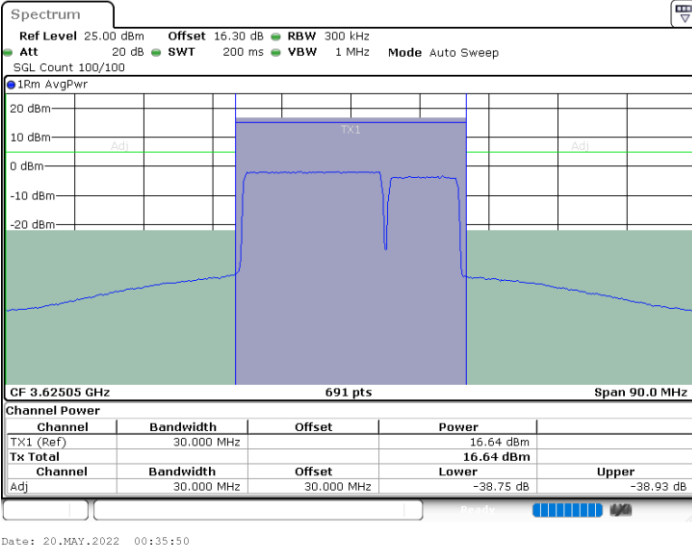

N/A

LTE Band 48C / 20MHz+5MHz

256QAM

Highest Channel / 1RB0 and 1RB24

Highest Channel / 1RB99 and 1RB0

Highest Channel / FullIRB

N/A

LTE Band 48C / 20MHz+10MHz

256QAM

Lowest Channel / 1RB0 and 1RB49

Lowest Channel / 1RB99 and 1RB0

Lowest Channel / FullIRB

N/A

LTE Band 48C / 20MHz+10MHz

256QAM

Middle Channel / 1RB0 and 1RB49

Middle Channel / 1RB99 and 1RB0

Middle Channel / FullIRB

N/A

LTE Band 48C / 20MHz+10MHz

256QAM

Highest Channel / 1RB0 and 1RB49

Highest Channel / 1RB99 and 1RB0

Highest Channel / FullIRB