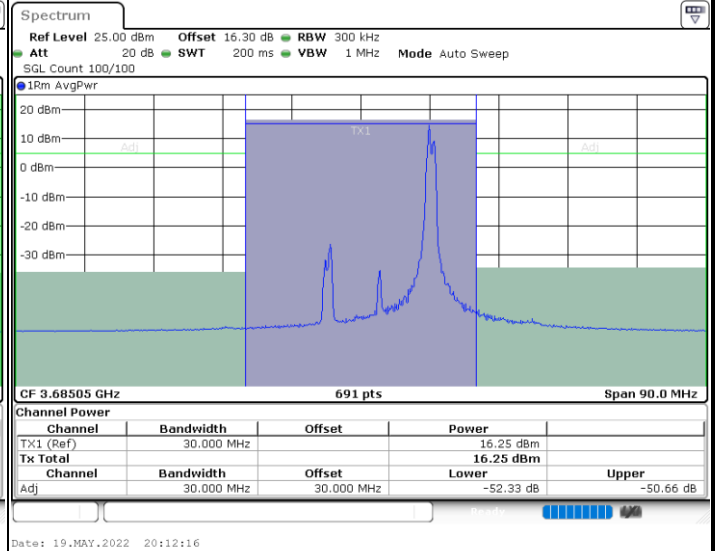

Lowest Channel / 1RB99 and 1RB0

Lowest Channel / FullIRB

N/A

LTE Band 48C / 20MHz+5MHz

64QAM

Middle Channel / 1RB0 and 1RB24

Middle Channel / 1RB99 and 1RB0

Middle Channel / FullIRB

N/A

LTE Band 48C / 20MHz+5MHz

64QAM

Highest Channel / 1RB0 and 1RB24

Highest Channel / 1RB99 and 1RB0

Highest Channel / FullIRB

N/A

LTE Band 48C / 20MHz+10MHz

64QAM

Lowest Channel / 1RB0 and 1RB49

Lowest Channel / 1RB99 and 1RB0

Lowest Channel / FullIRB

N/A

LTE Band 48C / 20MHz+10MHz

64QAM

Middle Channel / 1RB0 and 1RB49

Middle Channel / 1RB99 and 1RB0

Middle Channel / FullIRB

N/A

LTE Band 48C / 20MHz+10MHz

64QAM

Highest Channel / 1RB0 and 1RB49

Highest Channel / 1RB99 and 1RB0

Highest Channel / FullIRB