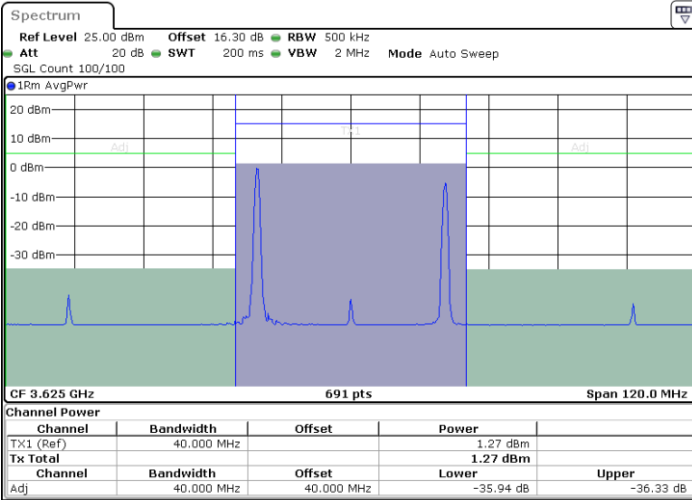

LTE Band 48C / 20MHz+15MHz

64QAM

Middle Channel / 1RB0 and 1RB74

Middle Channel / 1RB99 and 1RB0

Date: 19.MAY.2022 21:36:41