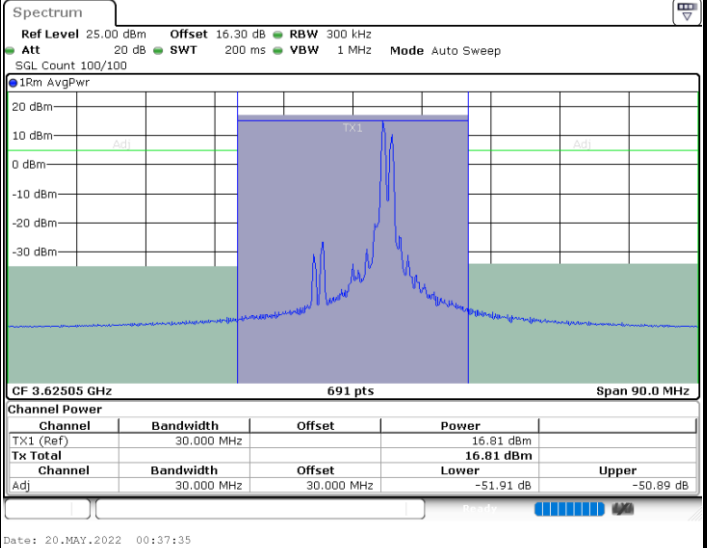

N/A

LTE Band 48C / 20MHz+5MHz

256QAM

Highest Channel / 1RB0 and 1RB24

Highest Channel / 1RB99 and 1RB0

Highest Channel / FullIRB

N/A

LTE Band 48C / 20MHz+10MHz

256QAM

Lowest Channel / 1RB0 and 1RB49

Lowest Channel / 1RB99 and 1RB0

Lowest Channel / FullIRB

N/A

LTE Band 48C / 20MHz+10MHz

256QAM

Middle Channel / 1RB0 and 1RB49

Middle Channel / 1RB99 and 1RB0

Middle Channel / FullIRB

N/A

LTE Band 48C / 20MHz+10MHz

256QAM

Highest Channel / 1RB0 and 1RB49

Highest Channel / 1RB99 and 1RB0

Highest Channel / FullIRB