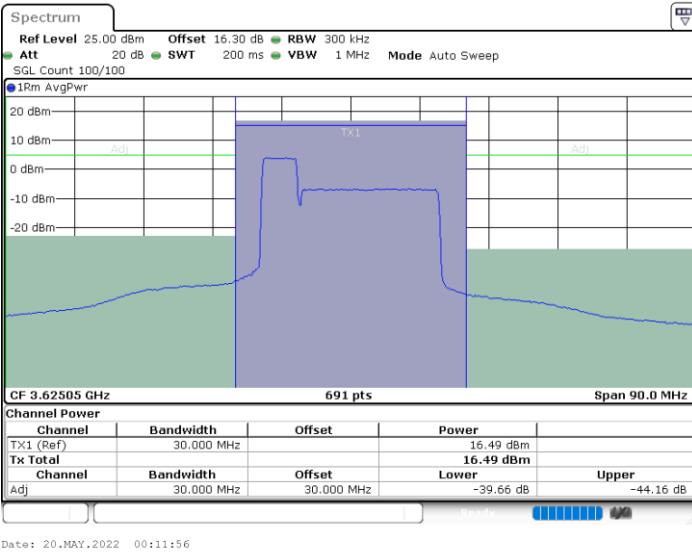

Highest Channel / 1RB99 and 1RB0

Date: 19.MAY.2022 22:50:35

Date: 19.MAY.2022 22:51:25

Highest Channel / FullIRB

N/A

Date: 19.MAY.2022 22:46:27

LTE Band 48C / 5MHz+20MHz

256QAM

Lowest Channel / 1RB0 and 1RB9

Lowest Channel / 1RB24 and 1RB0

Lowest Channel / FullIRB

N/A

LTE Band 48C / 5MHz+20MHz

256QAM

Middle Channel / 1RB0 and 1RB9

Middle Channel / 1RB24 and 1RB0

Middle Channel / FullIRB

N/A

LTE Band 48C / 5MHz+20MHz

256QAM

Highest Channel / 1RB0 and 1RB99

Highest Channel / 1RB24 and 1RB0

Highest Channel / FullIRB

N/A