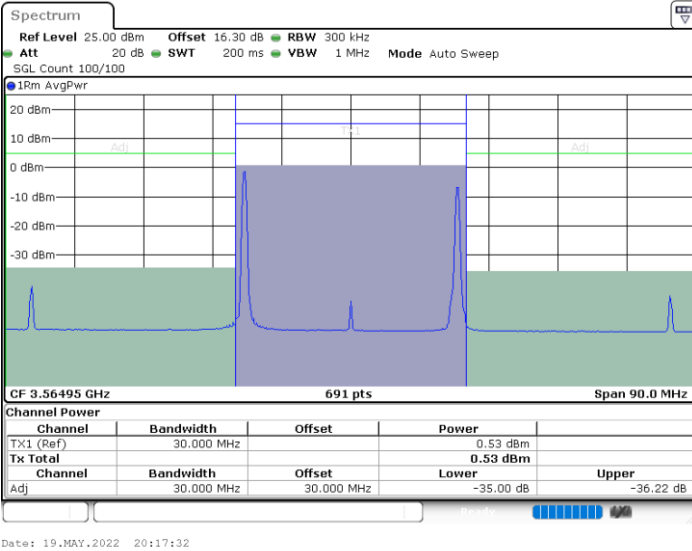

Highest Channel / 1RB24 and 1RB0

Highest Channel / FullIRB

N/A

LTE Band 48C / 10MHz+20MHz

64QAM

Lowest Channel / 1RB0 and 1RB9

Lowest Channel / 1RB49 and 1RB0

Lowest Channel / FullIRB

N/A

LTE Band 48C / 10MHz+20MHz

64QAM

Middle Channel / 1RB0 and 1RB99

Middle Channel / 1RB49 and 1RB0

Middle Channel / FullIRB

N/A

LTE Band 48C / 10MHz+20MHz