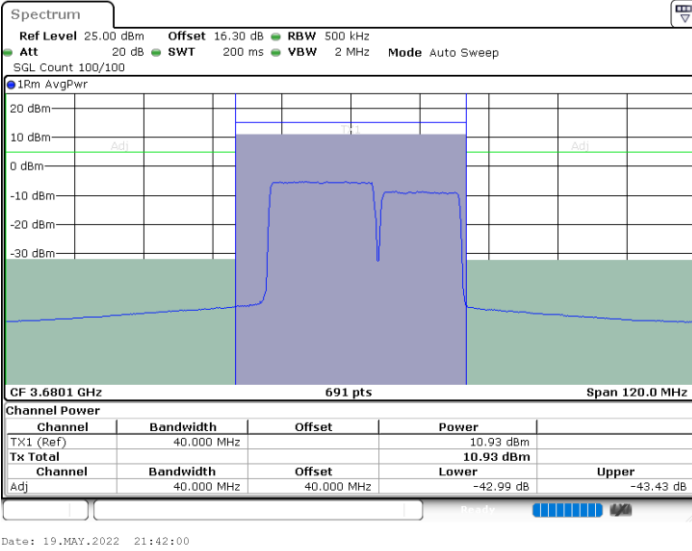

LTE Band 48C / 20MHz+15MHz

64QAM

Highest Channel / 1RB0 and 1RB74

Highest Channel / 1RB99 and 1RB0

Highest Channel / FullIRB

N/A

LTE Band 48C / 20MHz+20MHz

64QAM

Lowest Channel / 1RB0 and 1RB9

Lowest Channel / 1RB99 and 1RB0

Lowest Channel / FullIRB

N/A

LTE Band 48C / 20MHz+20MHz

64QAM

MiddleChannel / 1RB0 and 1RB99

Middle Channel / 1RB99 and 1RB0