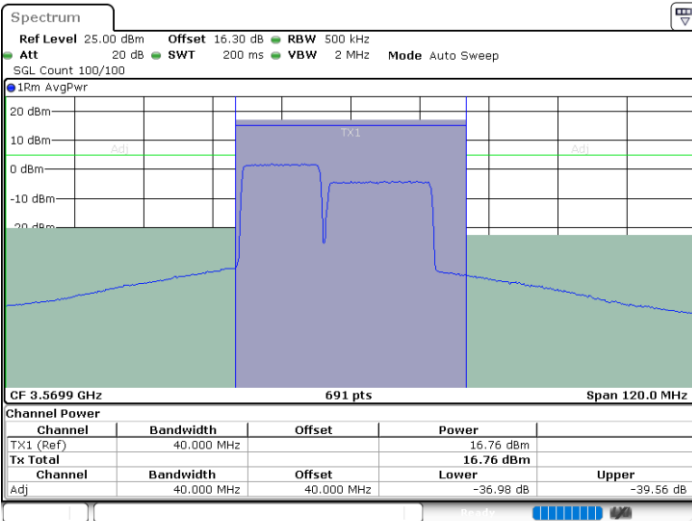

Middle Channel / 1RB0 and 1RB9

Middle Channel / 1RB49 and 1RB0

Middle Channel / FullIRB

N/A

LTE Band 48C / 10MHz+20MHz

256QAM

Highest Channel / 1RB0 and 1RB99

Highest Channel / 1RB49 and 1RB0

Highest Channel / FullIRB

N/A

LTE Band 48C / 15MHz+20MHz

256QAM

Lowest Channel / 1RB0 and 1RB9

Lowest Channel / 1RB74 and 1RB0

Date: 20.MAY.2022 00:42:02

Date: 20.MAY.2022 00:42:54

Lowest Channel / FullIRB

N/A

Date: 20.MAY.2022 00:41:09

LTE Band 48C / 15MHz+20MHz

256QAM

Middle Channel / 1RB0 and 1RB9

Middle Channel / 1RB74 and 1RB0

Date: 20.MAY.2022 00:44:41