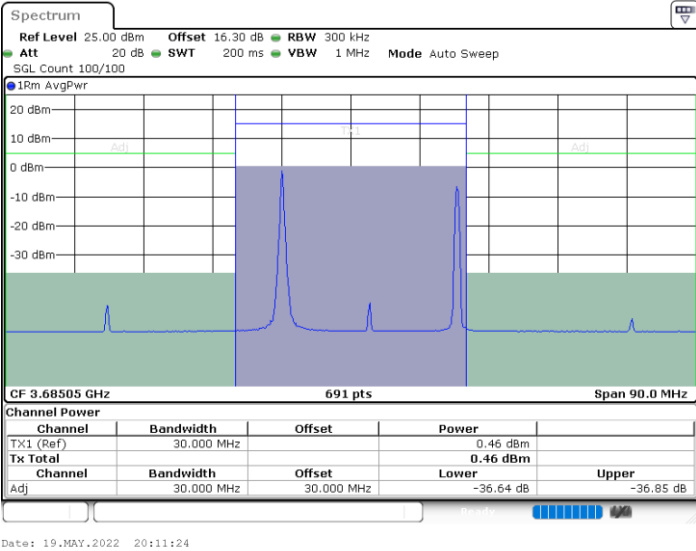

Lowest Channel / 1RB99 and 1RB0

Lowest Channel / FullIRB

N/A

LTE Band 48C / 20MHz+5MHz

64QAM

Middle Channel / 1RB0 and 1RB24

Middle Channel / 1RB99 and 1RB0

Middle Channel / FullIRB

N/A

LTE Band 48C / 20MHz+5MHz

64QAM

Highest Channel / 1RB0 and 1RB24

Highest Channel / 1RB99 and 1RB0

Highest Channel / FullIRB

N/A

LTE Band 48C / 20MHz+10MHz

64QAM

Lowest Channel / 1RB0 and 1RB49

Lowest Channel / 1RB99 and 1RB0

Lowest Channel / FullIRB

N/A

LTE Band 48C / 20MHz+10MHz

64QAM

Middle Channel / 1RB0 and 1RB49