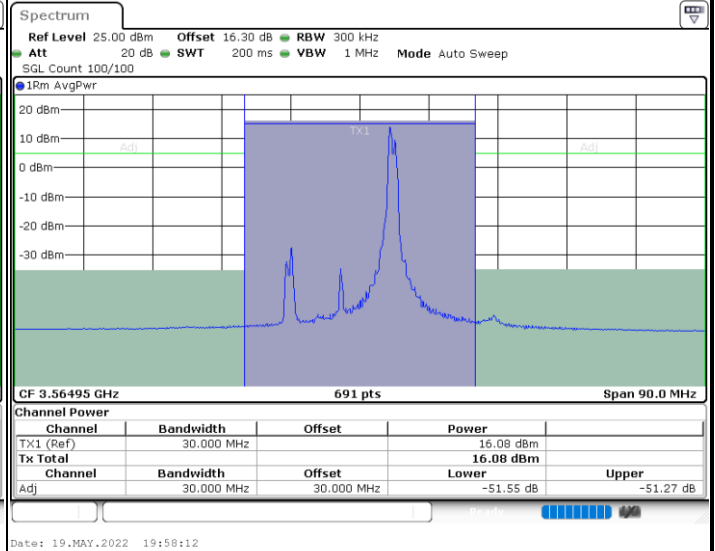

64QAM

Highest Channel / 1RB0 and 1RB99

Highest Channel / 1RB74 and 1RB0

Highest Channel / FullIRB

N/A

LTE Band 48C / 20MHz+5MHz

64QAM

Lowest Channel / 1RB0 and 1RB24

Lowest Channel / 1RB99 and 1RB0

Lowest Channel / FullIRB

N/A

LTE Band 48C / 20MHz+5MHz

64QAM

Middle Channel / 1RB0 and 1RB24

Middle Channel / 1RB99 and 1RB0

Middle Channel / FullIRB

N/A

LTE Band 48C / 20MHz+5MHz

64QAM

Highest Channel / 1RB0 and 1RB24

Highest Channel / 1RB99 and 1RB0

Highest Channel / FullIRB

N/A

LTE Band 48C / 20MHz+10MHz