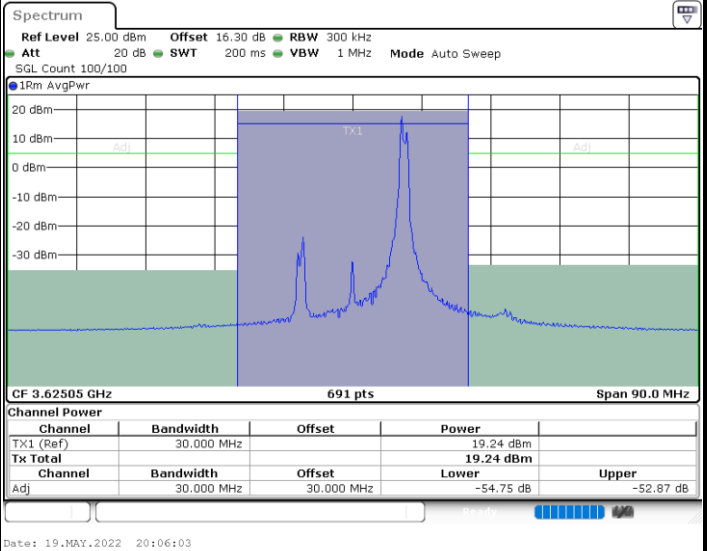

64QAM

Highest Channel / 1RB0 and 1RB99

Highest Channel / 1RB74 and 1RB0

Highest Channel / FullIRB

N/A

LTE Band 48C / 20MHz+5MHz

64QAM

Lowest Channel / 1RB0 and 1RB24

Lowest Channel / 1RB99 and 1RB0

Lowest Channel / FullIRB

N/A

LTE Band 48C / 20MHz+5MHz

64QAM

Middle Channel / 1RB0 and 1RB24

Middle Channel / 1RB99 and 1RB0

Middle Channel / FullIRB

N/A

LTE Band 48C / 20MHz+5MHz

64QAM

Highest Channel / 1RB0 and 1RB24

Highest Channel / 1RB99 and 1RB0

Highest Channel / FullIRB

N/A

LTE Band 48C / 20MHz+10MHz