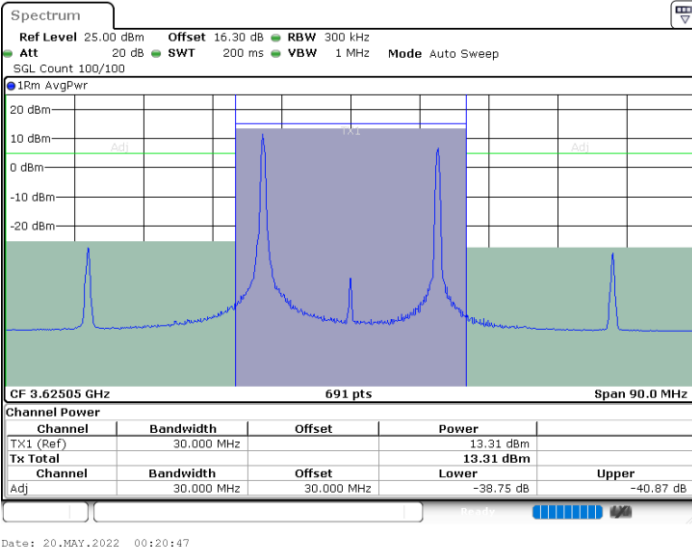

Date: 20.MAY.2022 00:47:20

Date: 20.MAY.2022 00:48:12

Highest Channel / FullIRB

N/A

Date: 20.MAY.2022 00:46:28

LTE Band 48C / 20MHz+5MHz

256QAM

Lowest Channel / 1RB0 and 1RB24

Lowest Channel / 1RB99 and 1RB0

Lowest Channel / FullIRB

N/A

LTE Band 48C / 20MHz+5MHz

256QAM

Middle Channel / 1RB0 and 1RB24

Middle Channel / 1RB99 and 1RB0

Middle Channel / FullIRB

N/A

LTE Band 48C / 20MHz+5MHz

256QAM

Highest Channel / 1RB0 and 1RB24

Highest Channel / 1RB99 and 1RB0

Highest Channel / FullIRB

N/A

LTE Band 48C / 20MHz+10MHz