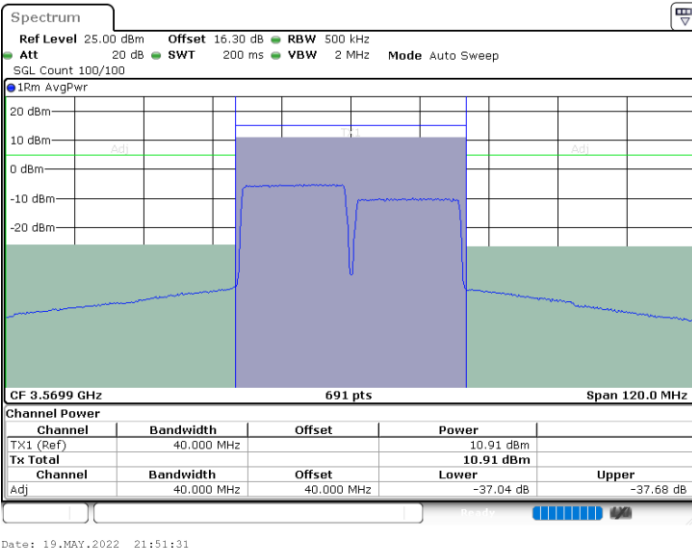

LTE Band 48C / 20MHz+15MHz

64QAM

Highest Channel / 1RB0 and 1RB74

Highest Channel / 1RB99 and 1RB0

Highest Channel / FullIRB

N/A

LTE Band 48C / 20MHz+20MHz

64QAM

Lowest Channel / 1RB0 and 1RB9

Lowest Channel / 1RB99 and 1RB0

Lowest Channel / FullIRB

N/A

LTE Band 48C / 20MHz+20MHz

64QAM

MiddleChannel / 1RB0 and 1RB99

Middle Channel / 1RB99 and 1RB0