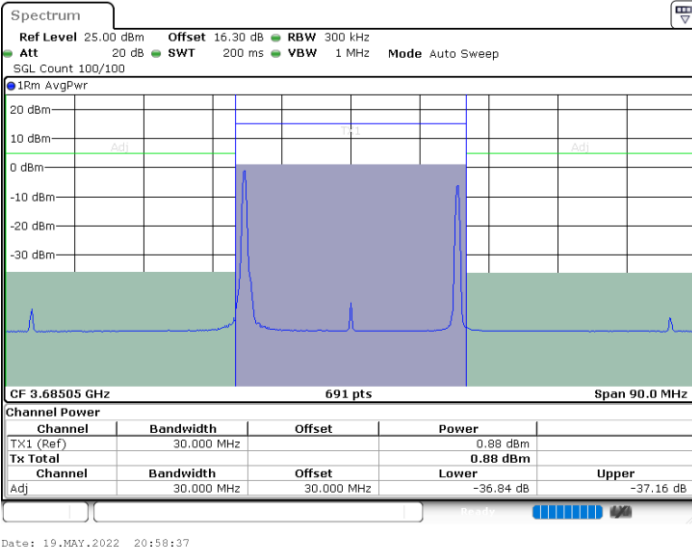

Middle Channel / 1RB99 and 1RB0

Middle Channel / FullIRB

N/A

LTE Band 48C / 20MHz+10MHz

64QAM

Highest Channel / 1RB0 and 1RB49

Highest Channel / 1RB99 and 1RB0

Highest Channel / FullIRB

N/A

LTE Band 48C / 20MHz+15MHz

64QAM

Lowest Channel / 1RB0 and 1RB74

Lowest Channel / 1RB99 and 1RB0

Lowest Channel / FullIRB

N/A

LTE Band 48C / 20MHz+15MHz