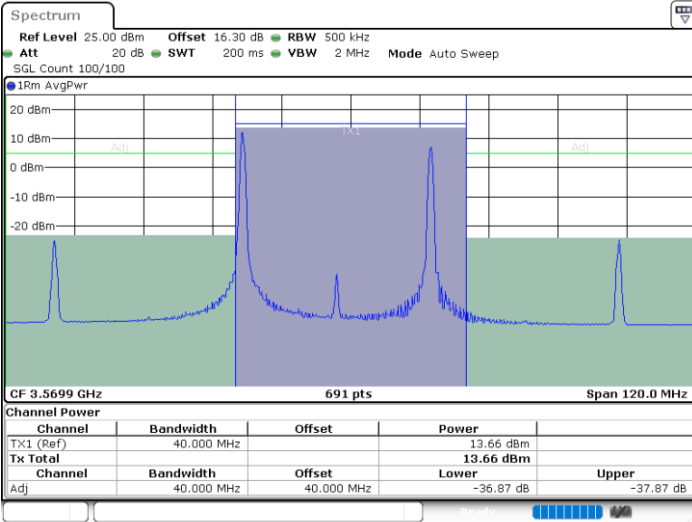

Middle Channel / 1RB99 and 1RB0

Middle Channel / FullIRB

N/A

LTE Band 48C / 20MHz+10MHz

256QAM

Highest Channel / 1RB0 and 1RB49

Highest Channel / 1RB99 and 1RB0

Highest Channel / FullIRB

N/A

LTE Band 48C / 20MHz+15MHz

256QAM

Lowest Channel / 1RB0 and 1RB74

Lowest Channel / 1RB99 and 1RB0

Date: 20.MAY.2022 00:50:01

Date: 20.MAY.2022 00:50:53

Lowest Channel / FullIRB

N/A

Date: 20.MAY.2022 00:49:08

LTE Band 48C / 20MHz+15MHz

256QAM

Middle Channel / 1RB0 and 1RB74

Middle Channel / 1RB99 and 1RB0

Middle Channel / FullIRB

N/A