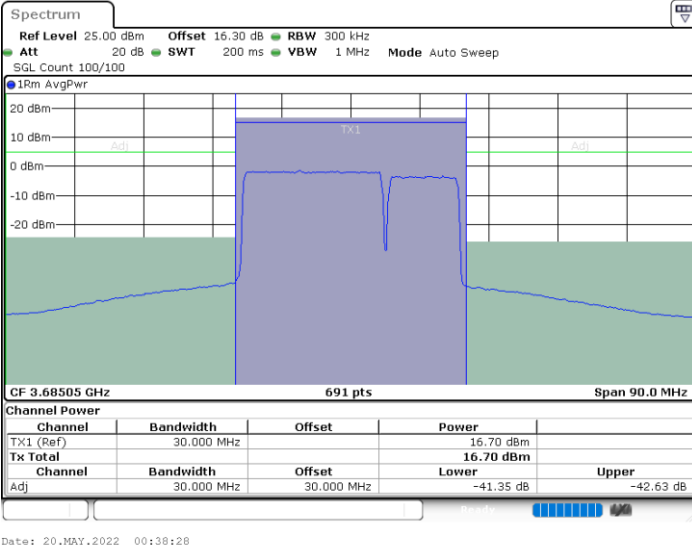

256QAM

Lowest Channel / 1RB0 and 1RB49

Lowest Channel / 1RB99 and 1RB0

Lowest Channel / FullIRB

N/A

LTE Band 48C / 20MHz+10MHz

256QAM

Middle Channel / 1RB0 and 1RB49

Middle Channel / 1RB99 and 1RB0

Middle Channel / FullIRB

N/A

LTE Band 48C / 20MHz+10MHz

256QAM

Highest Channel / 1RB0 and 1RB49

Highest Channel / 1RB99 and 1RB0

Highest Channel / FullIRB

N/A

LTE Band 48C / 20MHz+15MHz

256QAM

Lowest Channel / 1RB0 and 1RB74

Lowest Channel / 1RB99 and 1RB0

Date: 20.MAY.2022 00:50:01

Date: 20.MAY.2022 00:50:53

Lowest Channel / FullIRB