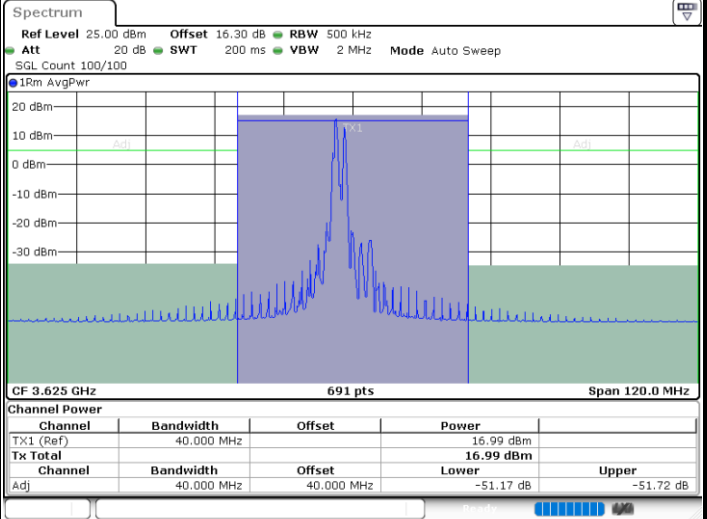

Highest Channel / FullIRB

N/A

LTE Band 48C / 15MHz+20MHz

256QAM

Lowest Channel / 1RB0 and 1RB9

Lowest Channel / 1RB74 and 1RB0

Date: 20.MAY.2022 00:42:02

Date: 20.MAY.2022 00:42:54

Lowest Channel / FullIRB

N/A

Date: 20.MAY.2022 00:41:09

LTE Band 48C / 15MHz+20MHz

256QAM

Middle Channel / 1RB0 and 1RB9

Middle Channel / 1RB74 and 1RB0

Date: 20.MAY.2022 00:44:41

Date: 20.MAY.2022 00:45:34

Middle Channel / FullIRB

N/A

Date: 20.MAY.2022 00:43:49

LTE Band 48C / 15MHz+20MHz

256QAM

Highest Channel / 1RB0 and 1RB99

Highest Channel / 1RB74 and 1RB0

Date: 20.MAY.2022 00:47:20

Date: 20.MAY.2022 00:48:12

Highest Channel / FullIRB

N/A

Date: 20.MAY.2022 00:46:28

LTE Band 48C / 20MHz+5MHz

256QAM

Lowest Channel / 1RB0 and 1RB24