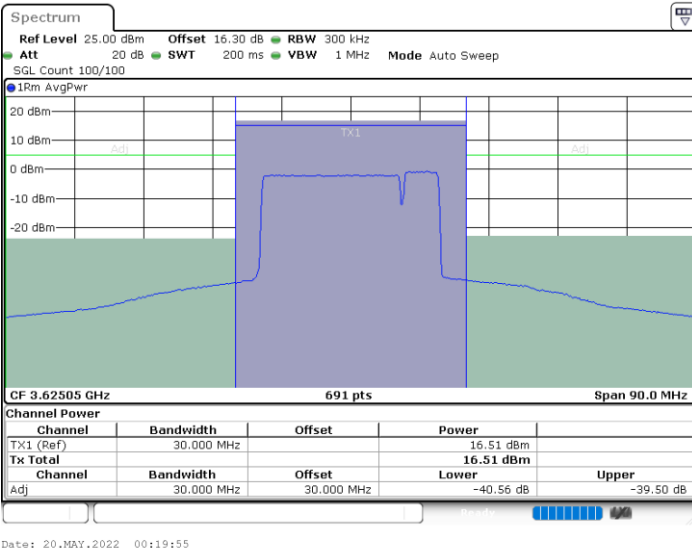

Date: 20.MAY.2022 00:47:20

Date: 20.MAY.2022 00:48:12

Highest Channel / FullIRB

N/A

Date: 20.MAY.2022 00:46:28

LTE Band 48C / 20MHz+5MHz

256QAM

Lowest Channel / 1RB0 and 1RB24

Lowest Channel / 1RB99 and 1RB0

Lowest Channel / FullIRB

N/A

LTE Band 48C / 20MHz+5MHz

256QAM

Middle Channel / 1RB0 and 1RB24

Middle Channel / 1RB99 and 1RB0

Middle Channel / FullIRB

N/A

LTE Band 48C / 20MHz+5MHz

256QAM

Highest Channel / 1RB0 and 1RB24

Highest Channel / 1RB99 and 1RB0

Highest Channel / FullIRB

N/A

LTE Band 48C / 20MHz+10MHz