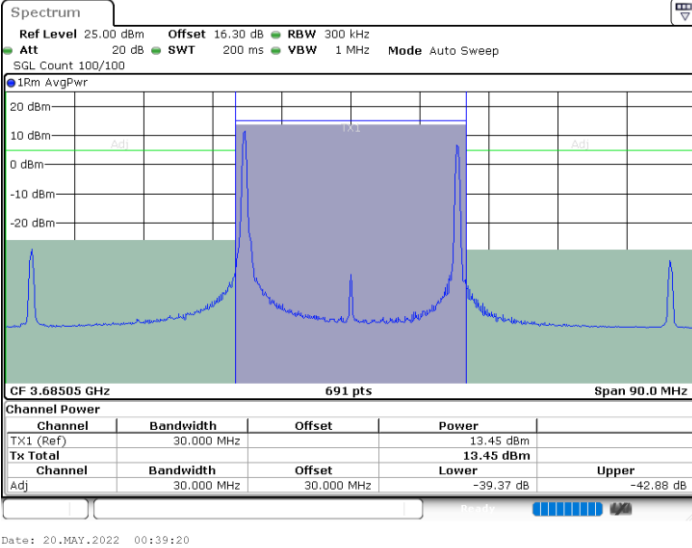

256QAM

Lowest Channel / 1RB0 and 1RB49

Lowest Channel / 1RB99 and 1RB0

Lowest Channel / FullIRB

N/A

LTE Band 48C / 20MHz+10MHz

256QAM

Middle Channel / 1RB0 and 1RB49

Middle Channel / 1RB99 and 1RB0

Middle Channel / FullIRB

N/A

LTE Band 48C / 20MHz+10MHz

256QAM

Highest Channel / 1RB0 and 1RB49

Highest Channel / 1RB99 and 1RB0

Highest Channel / FullIRB

N/A

LTE Band 48C / 20MHz+15MHz

256QAM

Lowest Channel / 1RB0 and 1RB74

Lowest Channel / 1RB99 and 1RB0

Date: 20.MAY.2022 00:50:01

Date: 20.MAY.2022 00:50:53

Lowest Channel / FullIRB