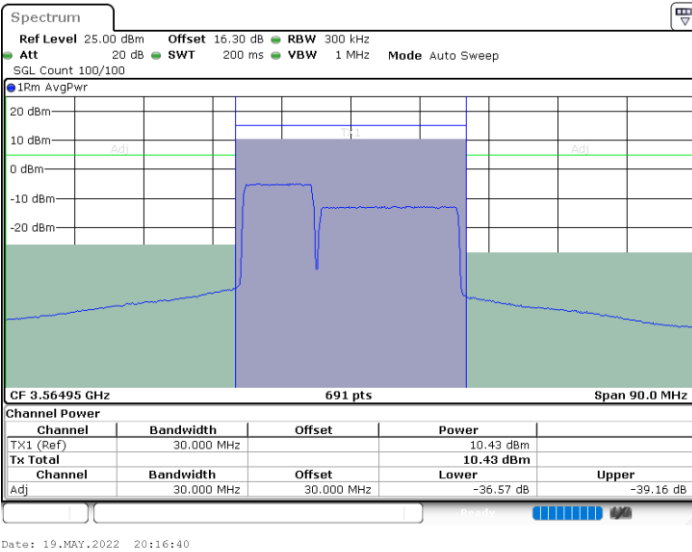

64QAM

Middle Channel / 1RB0 and 1RB9

Middle Channel / 1RB24 and 1RB0

Middle Channel / FullIRB

N/A

LTE Band 48C / 5MHz+20MHz

64QAM

Highest Channel / 1RB0 and 1RB99

Highest Channel / 1RB24 and 1RB0

Highest Channel / FullIRB

N/A

LTE Band 48C / 10MHz+20MHz

64QAM

Lowest Channel / 1RB0 and 1RB9

Lowest Channel / 1RB49 and 1RB0

Lowest Channel / FullIRB

N/A

LTE Band 48C / 10MHz+20MHz

64QAM

Middle Channel / 1RB0 and 1RB99

Middle Channel / 1RB49 and 1RB0

Middle Channel / FullIRB

N/A

LTE Band 48C / 10MHz+20MHz