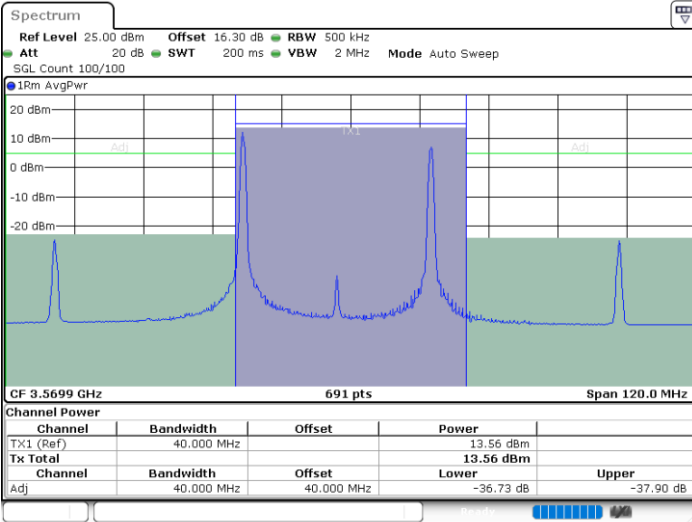

Middle Channel / 1RB0 and 1RB9

Middle Channel / 1RB49 and 1RB0

Middle Channel / FullIRB

N/A

LTE Band 48C / 10MHz+20MHz

256QAM

Highest Channel / 1RB0 and 1RB99

Highest Channel / 1RB49 and 1RB0

Highest Channel / FullIRB

N/A

LTE Band 48C / 15MHz+20MHz

256QAM

Lowest Channel / 1RB0 and 1RB9

Lowest Channel / 1RB74 and 1RB0

Date: 20.MAY.2022 00:42:02

Date: 20.MAY.2022 00:42:54

Lowest Channel / FullIRB

N/A

Date: 20.MAY.2022 00:41:09

LTE Band 48C / 15MHz+20MHz

256QAM

Middle Channel / 1RB0 and 1RB9

Middle Channel / 1RB74 and 1RB0

Date: 20.MAY.2022 00:44:41