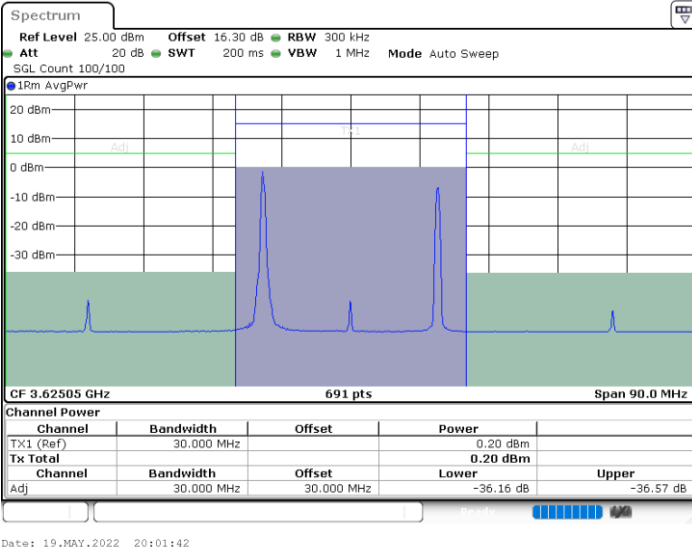

Lowest Channel / 1RB99 and 1RB0

Lowest Channel / FullIRB

N/A

LTE Band 48C / 20MHz+5MHz

64QAM

Middle Channel / 1RB0 and 1RB24

Middle Channel / 1RB99 and 1RB0

Middle Channel / FullIRB

N/A

LTE Band 48C / 20MHz+5MHz

64QAM

Highest Channel / 1RB0 and 1RB24

Highest Channel / 1RB99 and 1RB0

Highest Channel / FullIRB

N/A

LTE Band 48C / 20MHz+10MHz