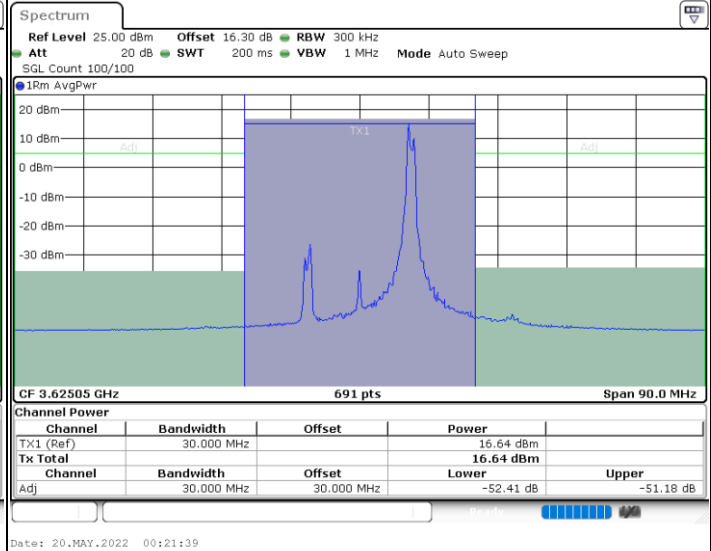

Date: 20.MAY.2022 00:47:20

Date: 20.MAY.2022 00:48:12

Highest Channel / FullIRB

N/A

Date: 20.MAY.2022 00:46:28

LTE Band 48C / 20MHz+5MHz

256QAM

Lowest Channel / 1RB0 and 1RB24

Lowest Channel / 1RB99 and 1RB0

Lowest Channel / FullIRB

N/A

LTE Band 48C / 20MHz+5MHz

256QAM

Middle Channel / 1RB0 and 1RB24

Middle Channel / 1RB99 and 1RB0

Middle Channel / FullIRB

N/A

LTE Band 48C / 20MHz+5MHz

256QAM

Highest Channel / 1RB0 and 1RB24

Highest Channel / 1RB99 and 1RB0

Highest Channel / FullIRB

N/A

LTE Band 48C / 20MHz+10MHz