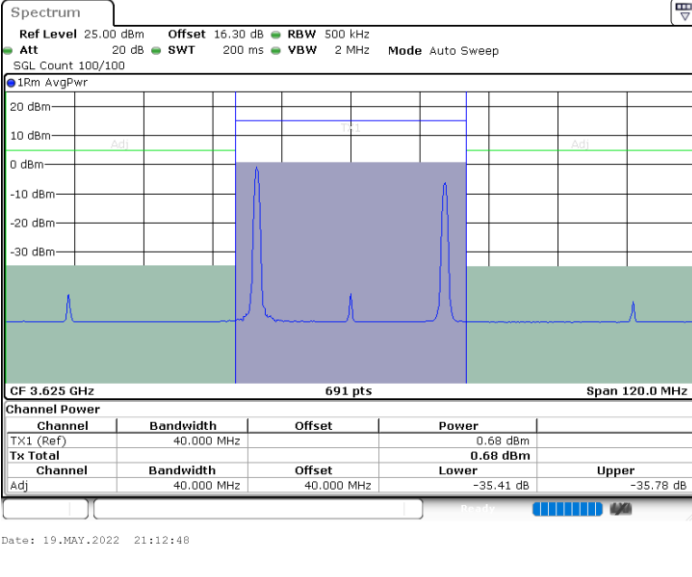

Date: 19.MAY.2022 21:03:57

LTE Band 48C / 15MHz+20MHz

64QAM

Middle Channel / 1RB0 and 1RB9

Middle Channel / 1RB74 and 1RB0

Middle Channel / FullIRB

N/A

LTE Band 48C / 15MHz+20MHz

64QAM

Highest Channel / 1RB0 and 1RB99

Highest Channel / 1RB74 and 1RB0

Highest Channel / FullIRB

N/A

LTE Band 48C / 20MHz+5MHz

64QAM

Lowest Channel / 1RB0 and 1RB24