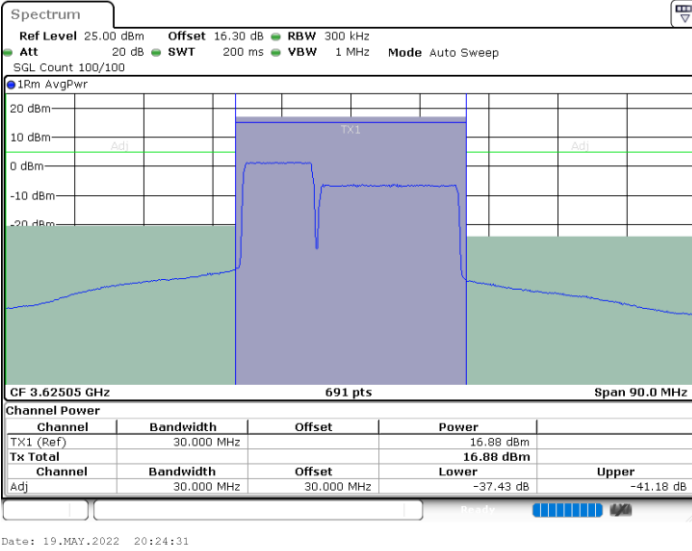

Highest Channel / 1RB24 and 1RB0

Highest Channel / FullIRB

N/A

LTE Band 48C / 10MHz+20MHz

64QAM

Lowest Channel / 1RB0 and 1RB9

Lowest Channel / 1RB49 and 1RB0

Lowest Channel / FullIRB

N/A

LTE Band 48C / 10MHz+20MHz

64QAM

Middle Channel / 1RB0 and 1RB99

Middle Channel / 1RB49 and 1RB0

Middle Channel / FullIRB

N/A

LTE Band 48C / 10MHz+20MHz