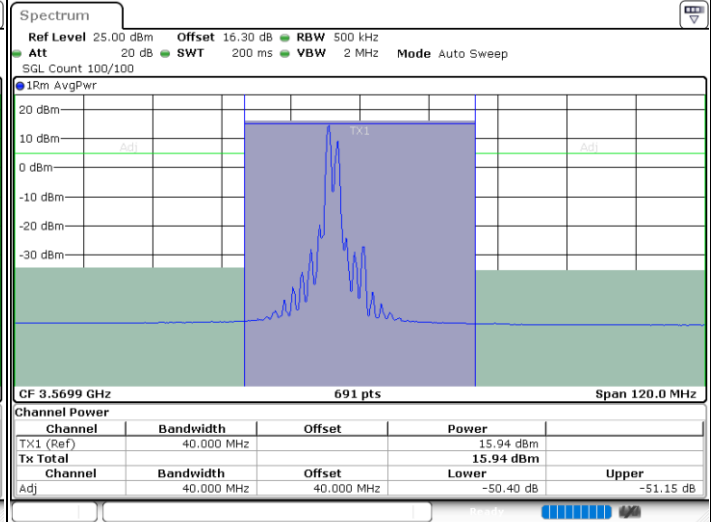

LTE Band 48C / 15MHz+20MHz

64QAM

Lowest Channel / 1RB0 and 1RB9

Lowest Channel / 1RB74 and 1RB0

Date: 19.MAY.2022 21:04:49

Date: 19.MAY.2022 21:09:15

Lowest Channel / FullIRB

N/A

Date: 19.MAY.2022 21:03:57

LTE Band 48C / 15MHz+20MHz

64QAM

Middle Channel / 1RB0 and 1RB9

Middle Channel / 1RB74 and 1RB0

Middle Channel / FullIRB

N/A

LTE Band 48C / 15MHz+20MHz

64QAM

Highest Channel / 1RB0 and 1RB99

Highest Channel / 1RB74 and 1RB0

Highest Channel / FullIRB

N/A

LTE Band 48C / 20MHz+5MHz

64QAM

Lowest Channel / 1RB0 and 1RB24