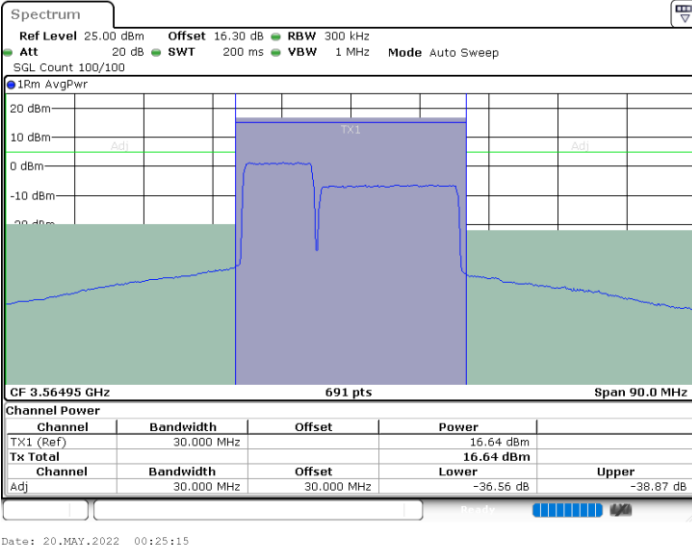

Middle Channel / FullIRB

N/A

LTE Band 48C / 5MHz+20MHz

256QAM

Highest Channel / 1RB0 and 1RB99

Highest Channel / 1RB24 and 1RB0

Highest Channel / FullIRB

N/A

LTE Band 48C / 10MHz+20MHz

256QAM

Lowest Channel / 1RB0 and 1RB99

Lowest Channel / 1RB49 and 1RB0

Lowest Channel / FullIRB

N/A

LTE Band 48C / 10MHz+20MHz

256QAM

Middle Channel / 1RB0 and 1RB9

Middle Channel / 1RB49 and 1RB0

Middle Channel / FullIRB

N/A

LTE Band 48C / 10MHz+20MHz

256QAM

Highest Channel / 1RB0 and 1RB99

Highest Channel / 1RB49 and 1RB0