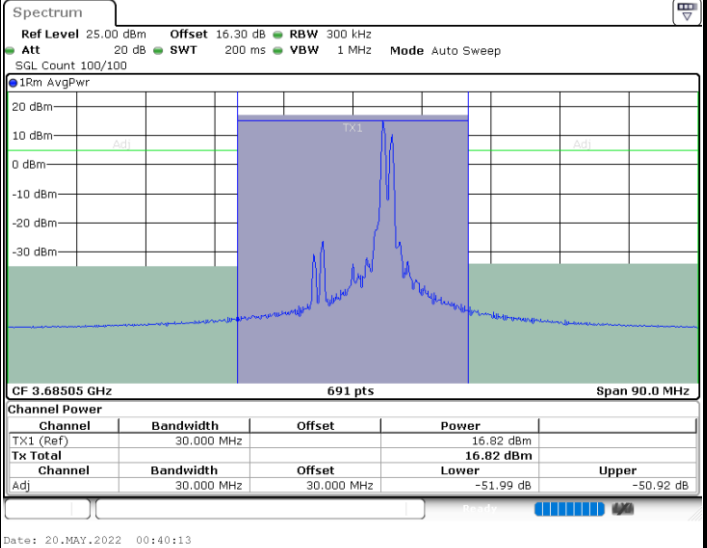

256QAM

Lowest Channel / 1RB0 and 1RB49

Lowest Channel / 1RB99 and 1RB0

Lowest Channel / FullIRB

N/A

LTE Band 48C / 20MHz+10MHz

256QAM

Middle Channel / 1RB0 and 1RB49

Middle Channel / 1RB99 and 1RB0

Middle Channel / FullIRB

N/A

LTE Band 48C / 20MHz+10MHz

256QAM

Highest Channel / 1RB0 and 1RB49

Highest Channel / 1RB99 and 1RB0

Highest Channel / FullIRB

N/A

LTE Band 48C / 20MHz+15MHz

256QAM

Lowest Channel / 1RB0 and 1RB74

Lowest Channel / 1RB99 and 1RB0

Date: 20.MAY.2022 00:50:01

Date: 20.MAY.2022 00:50:53

Lowest Channel / FullIRB