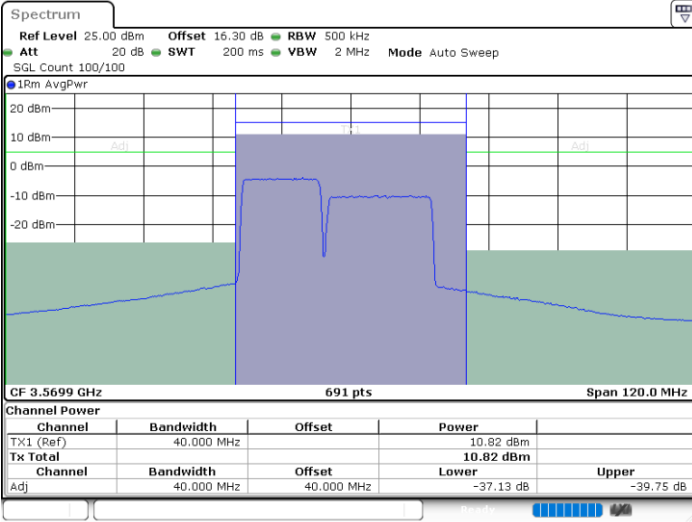

LTE Band 48C / 15MHz+20MHz

64QAM

Lowest Channel / 1RB0 and 1RB9

Lowest Channel / 1RB74 and 1RB0

Date: 19.MAY.2022 21:04:49

Date: 19.MAY.2022 21:09:15

Lowest Channel / FullIRB

N/A