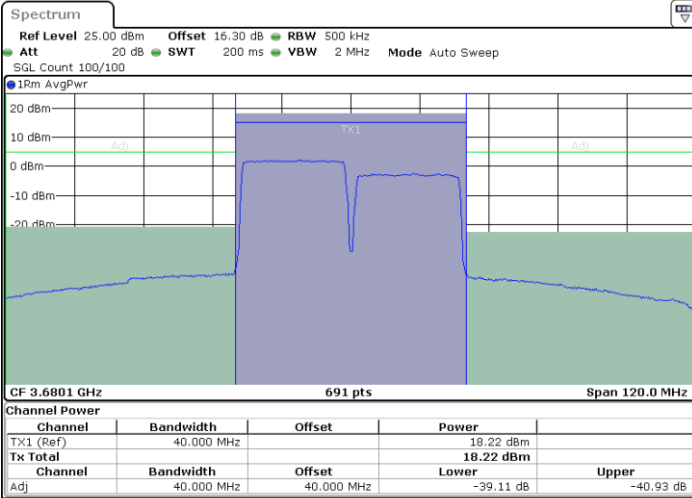

LTE Band 48C / 20MHz+20MHz

16QAM

Highest Channel / 1RB0 and 1RB99

Highest Channel / 1RB99 and 1RB0

Date: 19.MAY.2022 22:49:46

Date: 19.MAY.2022 22:52:15

Highest Channel / FullIRB

N/A

Date: 19.MAY.2022 22:47:17

LTE Band 48C / 5MHz+20MHz

64QAM

Lowest Channel / 1RB0 and 1RB9

Lowest Channel / 1RB24 and 1RB0

Lowest Channel / FullIRB

N/A

LTE Band 48C / 5MHz+20MHz