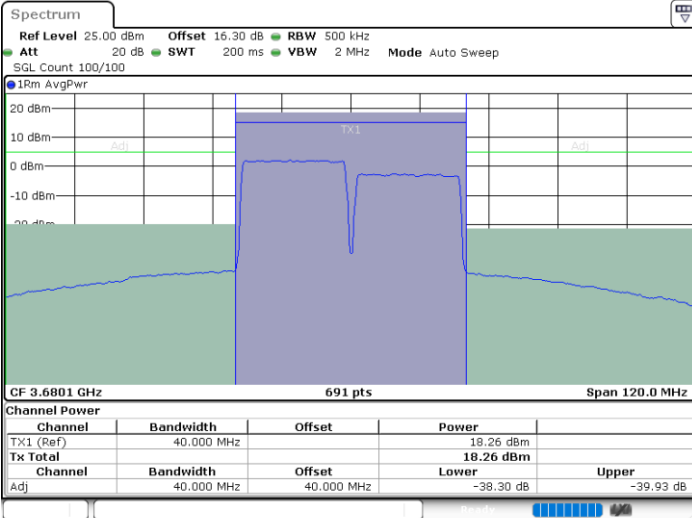

Date: 19.MAY.2022 22:41:24

Date: 19.MAY.2022 22:45:36

Middle Channel / FullIRB

N/A

Date: 19.MAY.2022 22:40:33

LTE Band 48C / 20MHz+20MHz

64QAM

Highest Channel / 1RB0 and 1RB99

Highest Channel / 1RB99 and 1RB0

Date: 19.MAY.2022 22:50:35

Date: 19.MAY.2022 22:51:25

Highest Channel / FullIRB

N/A

Date: 19.MAY.2022 22:46:27

LTE Band 48C / 5MHz+20MHz

256QAM

Lowest Channel / 1RB0 and 1RB9

Lowest Channel / 1RB24 and 1RB0

Lowest Channel / FullIRB

N/A

LTE Band 48C / 5MHz+20MHz

256QAM

Middle Channel / 1RB0 and 1RB9

Middle Channel / 1RB24 and 1RB0

Middle Channel / FullIRB

N/A

LTE Band 48C / 5MHz+20MHz

256QAM

Highest Channel / 1RB0 and 1RB99

Highest Channel / 1RB24 and 1RB0

Highest Channel / FullIRB

N/A