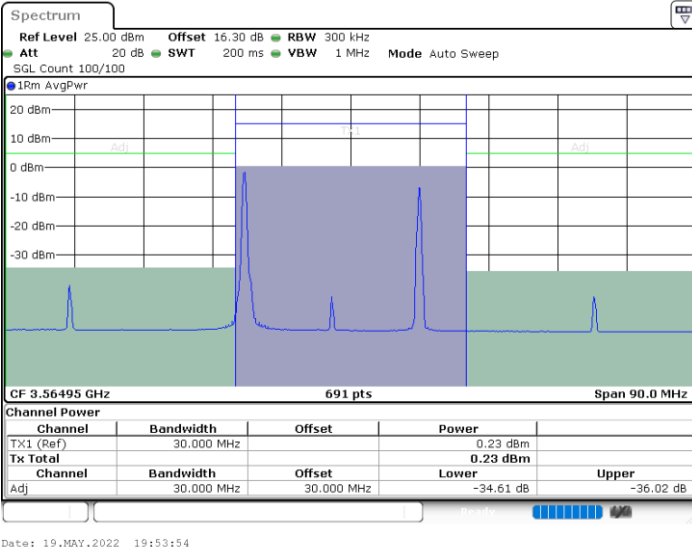

64QAM

Highest Channel / 1RB0 and 1RB99

Highest Channel / 1RB74 and 1RB0

Highest Channel / FullIRB

N/A

LTE Band 48C / 20MHz+5MHz

64QAM

Lowest Channel / 1RB0 and 1RB24

Lowest Channel / 1RB99 and 1RB0

Lowest Channel / FullIRB

N/A

LTE Band 48C / 20MHz+5MHz

64QAM

Middle Channel / 1RB0 and 1RB24

Middle Channel / 1RB99 and 1RB0

Middle Channel / FullIRB