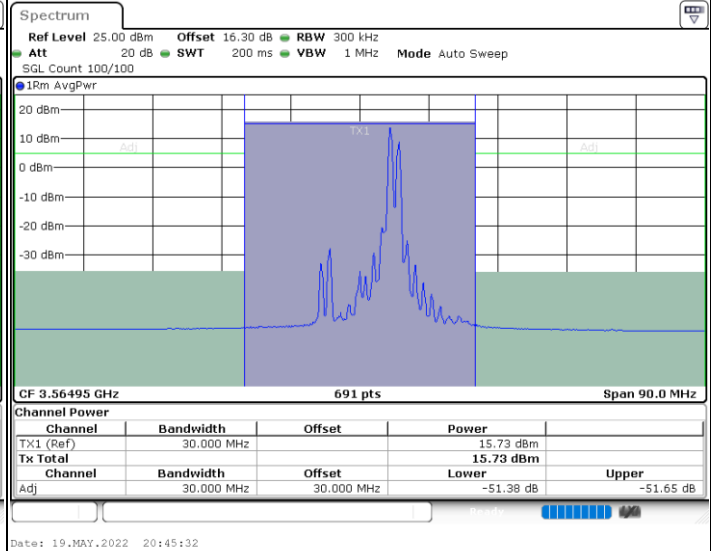

Lowest Channel / 1RB99 and 1RB0

Lowest Channel / FullIRB

N/A

LTE Band 48C / 20MHz+5MHz

64QAM

Middle Channel / 1RB0 and 1RB24

Middle Channel / 1RB99 and 1RB0

Middle Channel / FullIRB

N/A

LTE Band 48C / 20MHz+5MHz

64QAM

Highest Channel / 1RB0 and 1RB24

Highest Channel / 1RB99 and 1RB0

Highest Channel / FullIRB

N/A

LTE Band 48C / 20MHz+10MHz

64QAM

Lowest Channel / 1RB0 and 1RB49

Lowest Channel / 1RB99 and 1RB0

Lowest Channel / FullIRB

N/A

LTE Band 48C / 20MHz+10MHz

64QAM

Middle Channel / 1RB0 and 1RB49

Middle Channel / 1RB99 and 1RB0

Middle Channel / FullIRB

N/A

LTE Band 48C / 20MHz+10MHz

64QAM

Highest Channel / 1RB0 and 1RB49

Highest Channel / 1RB99 and 1RB0

Highest Channel / FullIRB