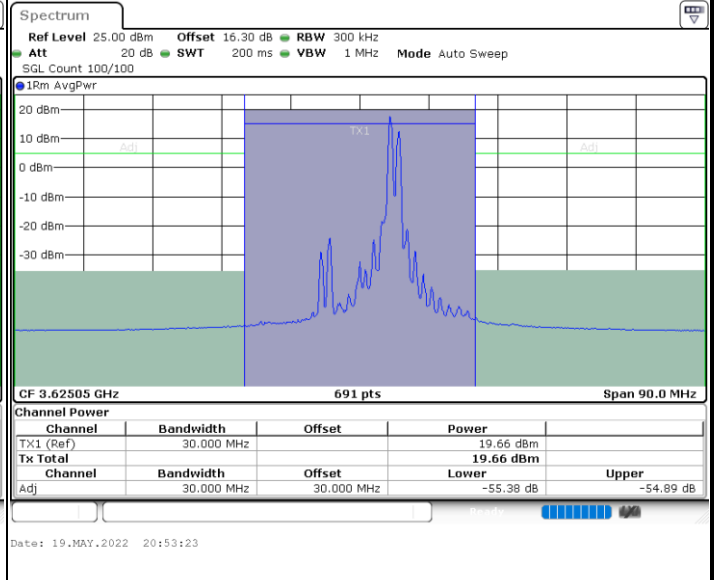

N/A

LTE Band 48C / 20MHz+5MHz

64QAM

Highest Channel / 1RB0 and 1RB24

Highest Channel / 1RB99 and 1RB0

Highest Channel / FullIRB

N/A

LTE Band 48C / 20MHz+10MHz

64QAM

Lowest Channel / 1RB0 and 1RB49

Lowest Channel / 1RB99 and 1RB0

Lowest Channel / FullIRB

N/A

LTE Band 48C / 20MHz+10MHz

64QAM

Middle Channel / 1RB0 and 1RB49

Middle Channel / 1RB99 and 1RB0

Middle Channel / FullIRB

N/A

LTE Band 48C / 20MHz+10MHz

64QAM

Highest Channel / 1RB0 and 1RB49

Highest Channel / 1RB99 and 1RB0

Highest Channel / FullIRB