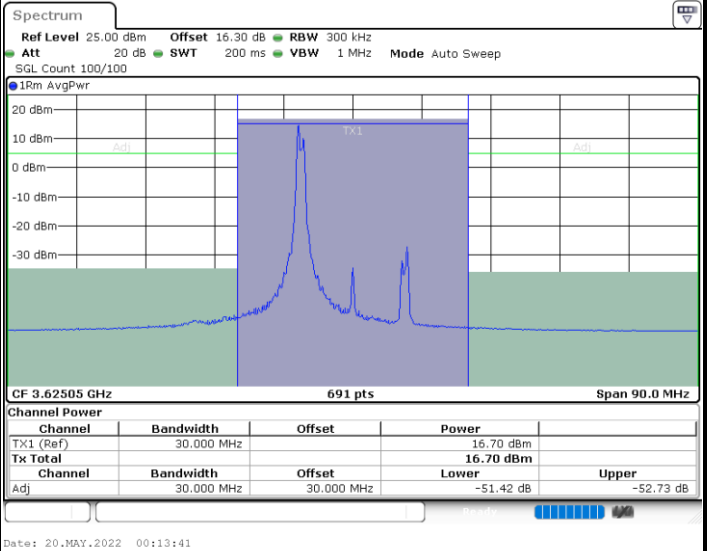

Highest Channel / 1RB99 and 1RB0

Date: 19.MAY.2022 22:50:35

Date: 19.MAY.2022 22:51:25

Highest Channel / FullIRB

N/A

Date: 19.MAY.2022 22:46:27

LTE Band 48C / 5MHz+20MHz

256QAM

Lowest Channel / 1RB0 and 1RB9

Lowest Channel / 1RB24 and 1RB0

Lowest Channel / FullIRB

N/A

LTE Band 48C / 5MHz+20MHz

256QAM

Middle Channel / 1RB0 and 1RB9

Middle Channel / 1RB24 and 1RB0

Middle Channel / FullIRB

N/A

LTE Band 48C / 5MHz+20MHz

256QAM

Highest Channel / 1RB0 and 1RB99

Highest Channel / 1RB24 and 1RB0

Highest Channel / FullIRB

N/A