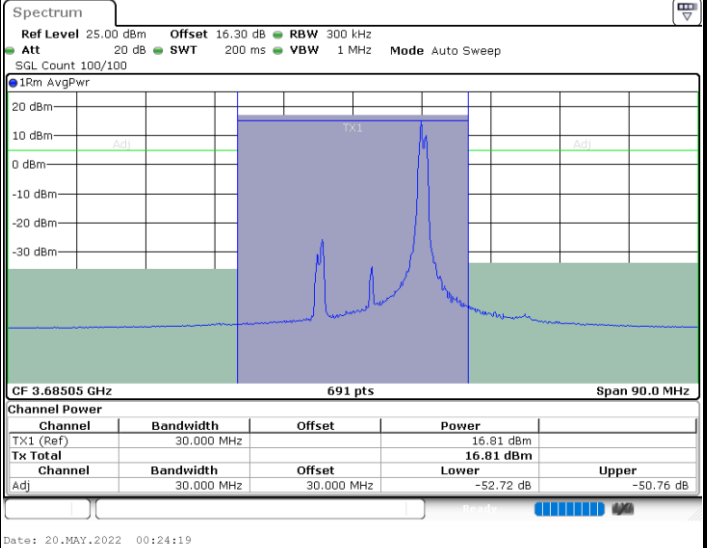

Lowest Channel / 1RB99 and 1RB0

Lowest Channel / FullIRB

N/A

LTE Band 48C / 20MHz+5MHz

256QAM

Middle Channel / 1RB0 and 1RB24

Middle Channel / 1RB99 and 1RB0

Middle Channel / FullIRB

N/A

LTE Band 48C / 20MHz+5MHz

256QAM

Highest Channel / 1RB0 and 1RB24

Highest Channel / 1RB99 and 1RB0

Highest Channel / FullIRB

N/A

LTE Band 48C / 20MHz+10MHz

256QAM

Lowest Channel / 1RB0 and 1RB49

Lowest Channel / 1RB99 and 1RB0

Lowest Channel / FullIRB

N/A

LTE Band 48C / 20MHz+10MHz

256QAM

Middle Channel / 1RB0 and 1RB49