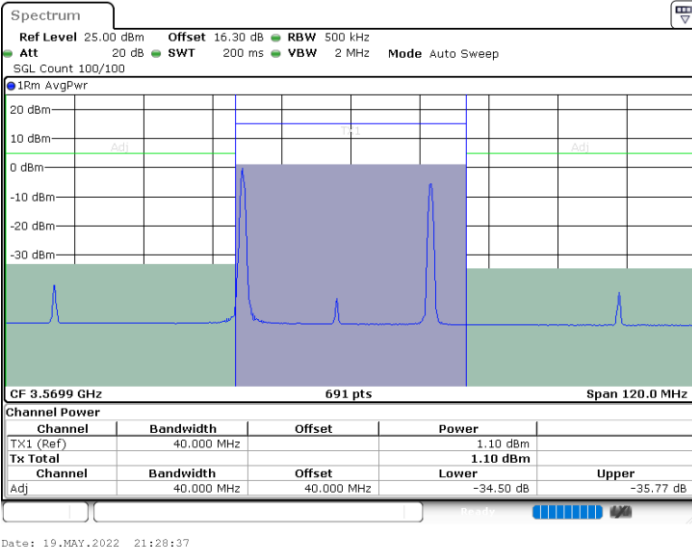

Middle Channel / 1RB99 and 1RB0

Middle Channel / FullIRB

N/A

LTE Band 48C / 20MHz+10MHz

64QAM

Highest Channel / 1RB0 and 1RB49

Highest Channel / 1RB99 and 1RB0

Highest Channel / FullIRB

N/A

LTE Band 48C / 20MHz+15MHz

64QAM

Lowest Channel / 1RB0 and 1RB74

Lowest Channel / 1RB99 and 1RB0

Lowest Channel / FullIRB

N/A

LTE Band 48C / 20MHz+15MHz

LTE Band 48C / 20MHz+15MHz

64QAM

Highest Channel / 1RB0 and 1RB74

Highest Channel / 1RB99 and 1RB0

Highest Channel / FullIRB

N/A

LTE Band 48C / 20MHz+20MHz

64QAM