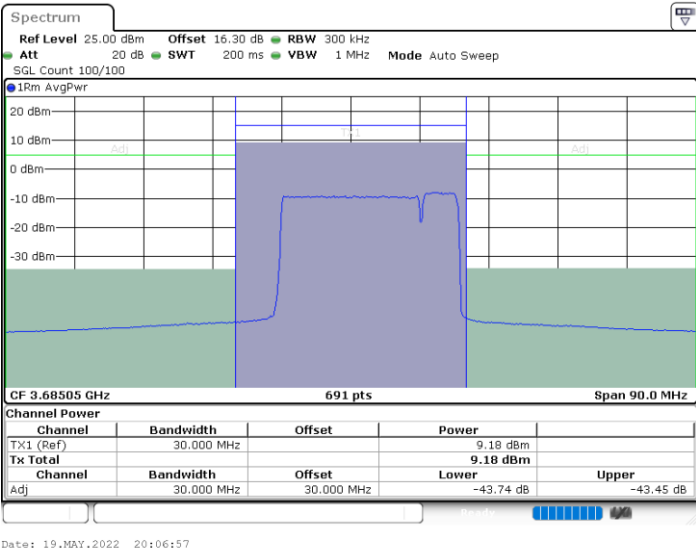

Lowest Channel / 1RB99 and 1RB0

Lowest Channel / FullIRB

N/A

LTE Band 48C / 20MHz+5MHz

64QAM

Middle Channel / 1RB0 and 1RB24

Middle Channel / 1RB99 and 1RB0

Middle Channel / FullIRB

N/A

LTE Band 48C / 20MHz+5MHz

64QAM

Highest Channel / 1RB0 and 1RB24

Highest Channel / 1RB99 and 1RB0

Highest Channel / FullIRB

N/A

LTE Band 48C / 20MHz+10MHz

64QAM

Lowest Channel / 1RB0 and 1RB49

Lowest Channel / 1RB99 and 1RB0

Lowest Channel / FullIRB

N/A

LTE Band 48C / 20MHz+10MHz

64QAM

Middle Channel / 1RB0 and 1RB49

Middle Channel / 1RB99 and 1RB0

Middle Channel / FullIRB

N/A

LTE Band 48C / 20MHz+10MHz

64QAM

Highest Channel / 1RB0 and 1RB49

Highest Channel / 1RB99 and 1RB0

Highest Channel / FullIRB