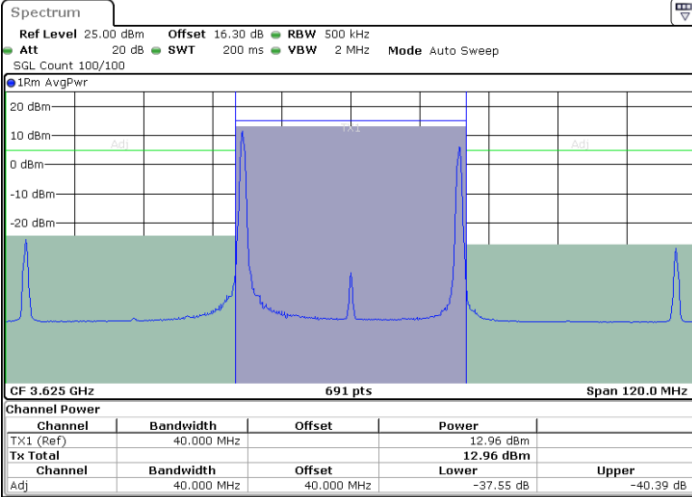

LTE Band 48C / 20MHz+15MHz

64QAM

Highest Channel / 1RB0 and 1RB74

Highest Channel / 1RB99 and 1RB0

Highest Channel / FullIRB

N/A

LTE Band 48C / 20MHz+20MHz

64QAM

Lowest Channel / 1RB0 and 1RB9

Lowest Channel / 1RB99 and 1RB0

Lowest Channel / FullIRB

N/A

LTE Band 48C / 20MHz+20MHz

64QAM

MiddleChannel / 1RB0 and 1RB99

Middle Channel / 1RB99 and 1RB0

Date: 19.MAY.2022 22:41:24

Date: 19.MAY.2022 22:45:36

Middle Channel / FullIRB

N/A

Date: 19.MAY.2022 22:40:33

LTE Band 48C / 20MHz+20MHz

64QAM

Highest Channel / 1RB0 and 1RB99