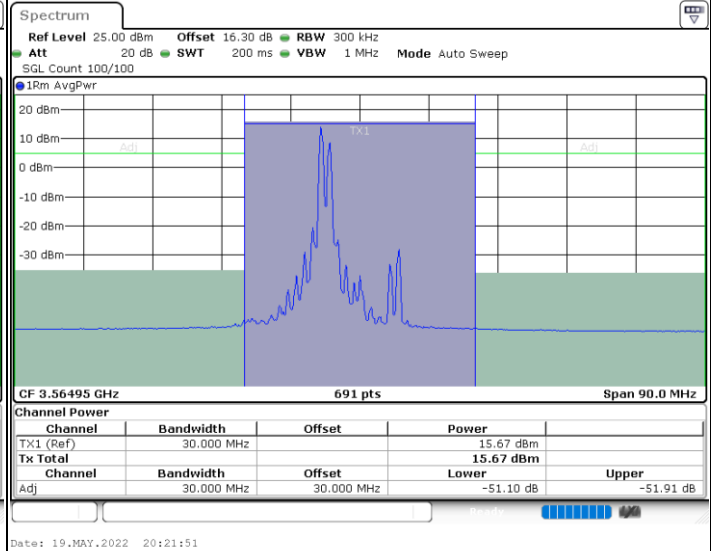

64QAM

Middle Channel / 1RB0 and 1RB9

Middle Channel / 1RB24 and 1RB0

Middle Channel / FullIRB

N/A

LTE Band 48C / 5MHz+20MHz

64QAM

Highest Channel / 1RB0 and 1RB99

Highest Channel / 1RB24 and 1RB0

Highest Channel / FullIRB

N/A

LTE Band 48C / 10MHz+20MHz

64QAM

Lowest Channel / 1RB0 and 1RB9

Lowest Channel / 1RB49 and 1RB0

Lowest Channel / FullIRB

N/A

LTE Band 48C / 10MHz+20MHz

64QAM

Middle Channel / 1RB0 and 1RB99

Middle Channel / 1RB49 and 1RB0

Middle Channel / FullIRB

N/A

LTE Band 48C / 10MHz+20MHz