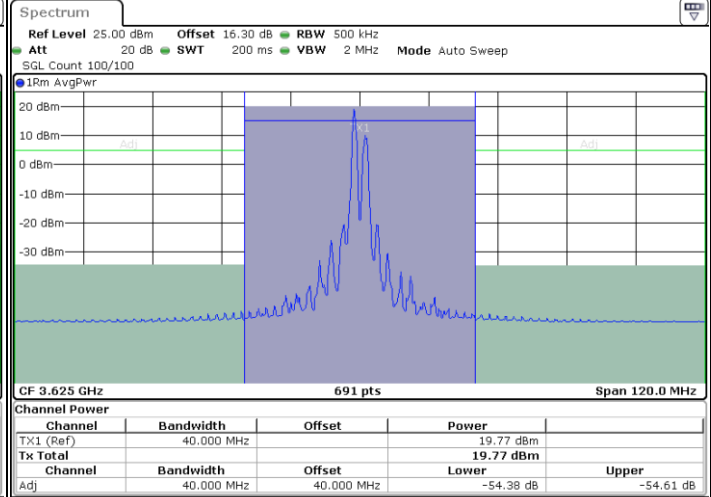

LTE Band 48C / 20MHz+15MHz

64QAM

Highest Channel / 1RB0 and 1RB74

Highest Channel / 1RB99 and 1RB0

Highest Channel / FullIRB

N/A

LTE Band 48C / 20MHz+20MHz

64QAM

Lowest Channel / 1RB0 and 1RB9

Lowest Channel / 1RB99 and 1RB0

Lowest Channel / FullIRB

N/A

LTE Band 48C / 20MHz+20MHz

64QAM

MiddleChannel / 1RB0 and 1RB99

Middle Channel / 1RB99 and 1RB0

Date: 19.MAY.2022 22:41:24

Date: 19.MAY.2022 22:45:36

Middle Channel / FullIRB

N/A

Date: 19.MAY.2022 22:40:33

LTE Band 48C / 20MHz+20MHz

64QAM

Highest Channel / 1RB0 and 1RB99

Highest Channel / 1RB99 and 1RB0

Date: 19.MAY.2022 22:50:35

Date: 19.MAY.2022 22:51:25

Highest Channel / FullIRB

N/A

Date: 19.MAY.2022 22:46:27

LTE Band 48C / 5MHz+20MHz

256QAM