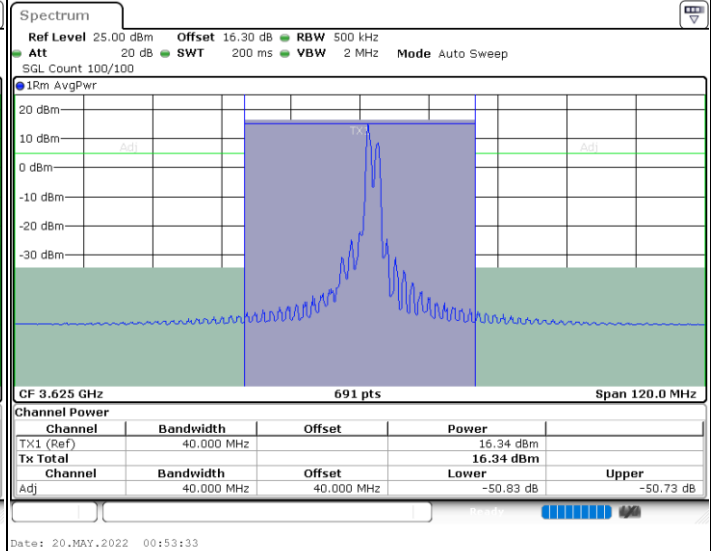

N/A

LTE Band 48C / 20MHz+15MHz

256QAM

Lowest Channel / 1RB0 and 1RB74

Lowest Channel / 1RB99 and 1RB0

Date: 20.MAY.2022 00:50:01

Date: 20.MAY.2022 00:50:53

Lowest Channel / FullIRB

N/A

Date: 20.MAY.2022 00:49:08

LTE Band 48C / 20MHz+15MHz

256QAM

Middle Channel / 1RB0 and 1RB74

Middle Channel / 1RB99 and 1RB0

Middle Channel / FullIRB

N/A