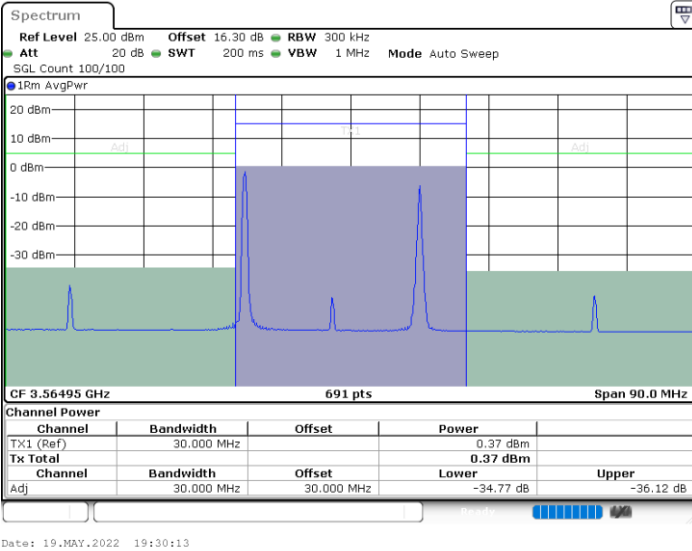

Date: 19.MAY.2022 22:47:17

LTE Band 48C / 5MHz+20MHz

64QAM

Lowest Channel / 1RB0 and 1RB9

Lowest Channel / 1RB24 and 1RB0

Lowest Channel / FullIRB

N/A

LTE Band 48C / 5MHz+20MHz

64QAM

Middle Channel / 1RB0 and 1RB9

Middle Channel / 1RB24 and 1RB0

Middle Channel / FullIRB

N/A

LTE Band 48C / 5MHz+20MHz

64QAM

Highest Channel / 1RB0 and 1RB99

Highest Channel / 1RB24 and 1RB0

Highest Channel / FullIRB

N/A

LTE Band 48C / 10MHz+20MHz

64QAM

Lowest Channel / 1RB0 and 1RB9

Lowest Channel / 1RB49 and 1RB0

Lowest Channel / FullIRB