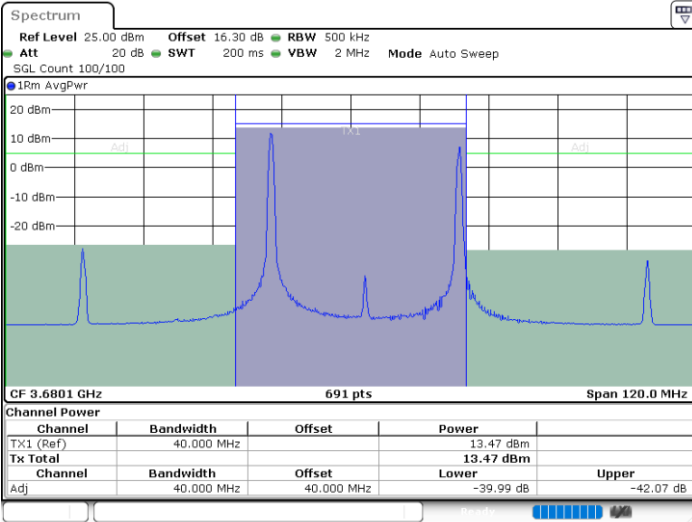

Lowest Channel / FullIRB

N/A

Date: 20.MAY.2022 00:41:09

LTE Band 48C / 15MHz+20MHz

256QAM

Middle Channel / 1RB0 and 1RB9

Middle Channel / 1RB74 and 1RB0

Date: 20.MAY.2022 00:44:41

Date: 20.MAY.2022 00:45:34

Middle Channel / FullIRB

N/A

Date: 20.MAY.2022 00:43:49

LTE Band 48C / 15MHz+20MHz

256QAM

Highest Channel / 1RB0 and 1RB99

Highest Channel / 1RB74 and 1RB0

Date: 20.MAY.2022 00:47:20

Date: 20.MAY.2022 00:48:12

Highest Channel / FullIRB

N/A

Date: 20.MAY.2022 00:46:28

LTE Band 48C / 20MHz+5MHz

256QAM

Lowest Channel / 1RB0 and 1RB24