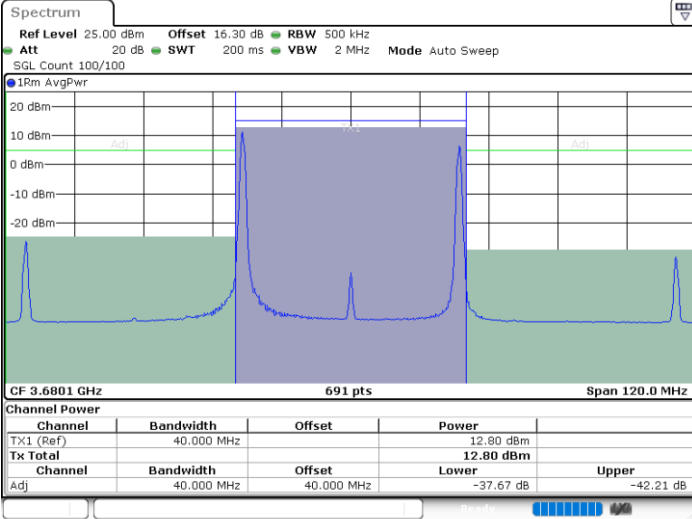

Lowest Channel / 1RB0 and 1RB9

Lowest Channel / 1RB99 and 1RB0

Lowest Channel / FullIRB

N/A

LTE Band 48C / 20MHz+20MHz

64QAM

MiddleChannel / 1RB0 and 1RB99

Middle Channel / 1RB99 and 1RB0

Date: 19.MAY.2022 22:41:24

Date: 19.MAY.2022 22:45:36

Middle Channel / FullIRB

N/A

Date: 19.MAY.2022 22:40:33

LTE Band 48C / 20MHz+20MHz

64QAM

Highest Channel / 1RB0 and 1RB99

Highest Channel / 1RB99 and 1RB0

Date: 19.MAY.2022 22:50:35

Date: 19.MAY.2022 22:51:25

Highest Channel / FullIRB

N/A

Date: 19.MAY.2022 22:46:27

LTE Band 48C / 5MHz+20MHz

256QAM