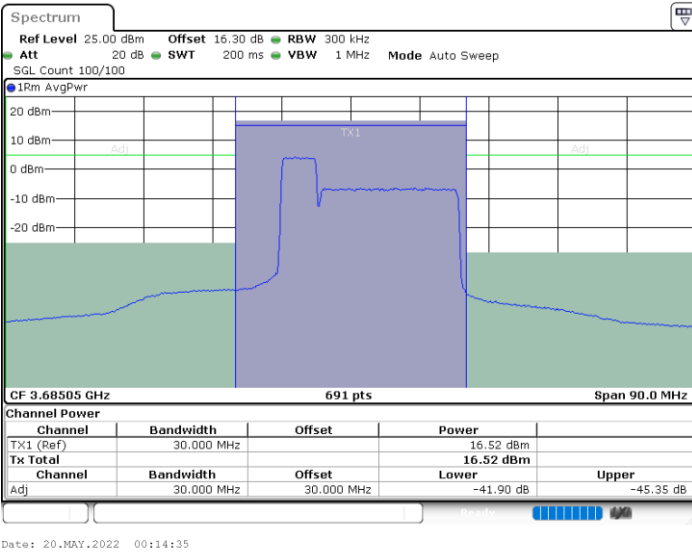

Lowest Channel / 1RB0 and 1RB9

Lowest Channel / 1RB24 and 1RB0

Lowest Channel / FullIRB

N/A

LTE Band 48C / 5MHz+20MHz

256QAM

Middle Channel / 1RB0 and 1RB9

Middle Channel / 1RB24 and 1RB0

Middle Channel / FullIRB

N/A

LTE Band 48C / 5MHz+20MHz

256QAM

Highest Channel / 1RB0 and 1RB99

Highest Channel / 1RB24 and 1RB0

Highest Channel / FullIRB

N/A

LTE Band 48C / 10MHz+20MHz

256QAM

Lowest Channel / 1RB0 and 1RB99

Lowest Channel / 1RB49 and 1RB0

Lowest Channel / FullIRB

N/A

LTE Band 48C / 10MHz+20MHz

256QAM