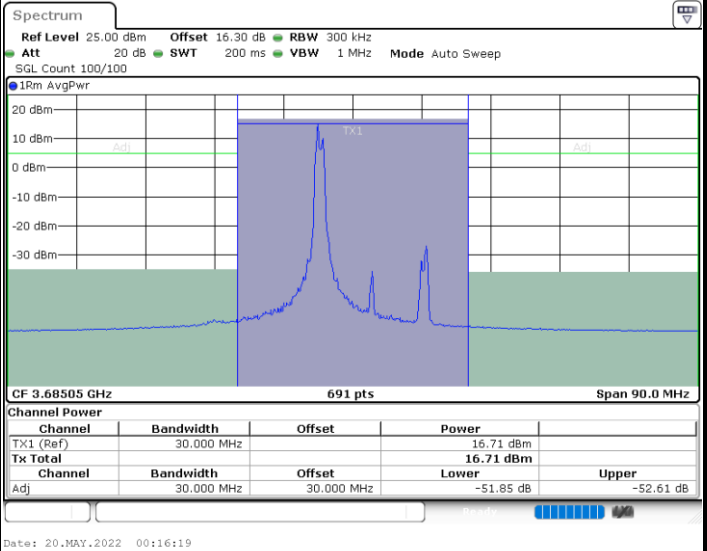

Lowest Channel / 1RB0 and 1RB9

Lowest Channel / 1RB24 and 1RB0

Lowest Channel / FullIRB

N/A

LTE Band 48C / 5MHz+20MHz

256QAM

Middle Channel / 1RB0 and 1RB9

Middle Channel / 1RB24 and 1RB0

Middle Channel / FullIRB

N/A

LTE Band 48C / 5MHz+20MHz

256QAM

Highest Channel / 1RB0 and 1RB99

Highest Channel / 1RB24 and 1RB0

Highest Channel / FullIRB

N/A

LTE Band 48C / 10MHz+20MHz

256QAM

Lowest Channel / 1RB0 and 1RB99

Lowest Channel / 1RB49 and 1RB0

Lowest Channel / FullIRB

N/A

LTE Band 48C / 10MHz+20MHz

256QAM

Middle Channel / 1RB0 and 1RB9

Middle Channel / 1RB49 and 1RB0

Middle Channel / FullIRB

N/A

LTE Band 48C / 10MHz+20MHz

256QAM

Highest Channel / 1RB0 and 1RB99

Highest Channel / 1RB49 and 1RB0