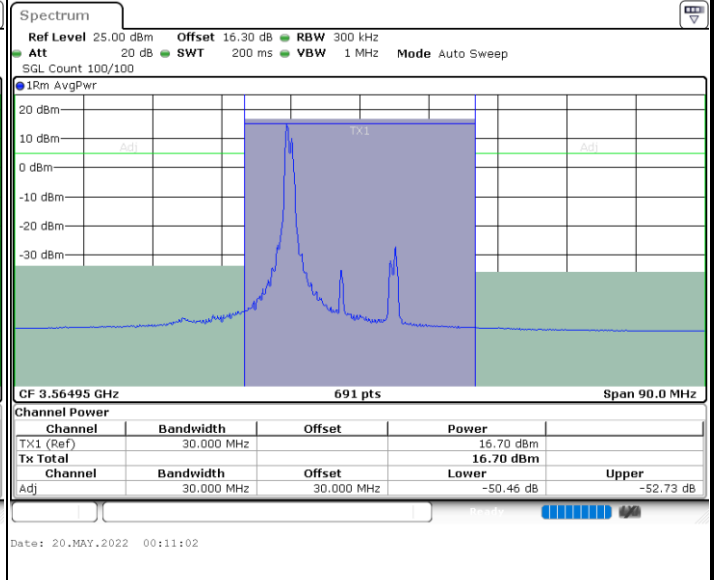

Highest Channel / 1RB99 and 1RB0

Date: 19.MAY.2022 22:50:35

Date: 19.MAY.2022 22:51:25

Highest Channel / FullIRB

N/A

Date: 19.MAY.2022 22:46:27

LTE Band 48C / 5MHz+20MHz

256QAM

Lowest Channel / 1RB0 and 1RB9

Lowest Channel / 1RB24 and 1RB0

Lowest Channel / FullIRB

N/A

LTE Band 48C / 5MHz+20MHz

256QAM

Middle Channel / 1RB0 and 1RB9

Middle Channel / 1RB24 and 1RB0