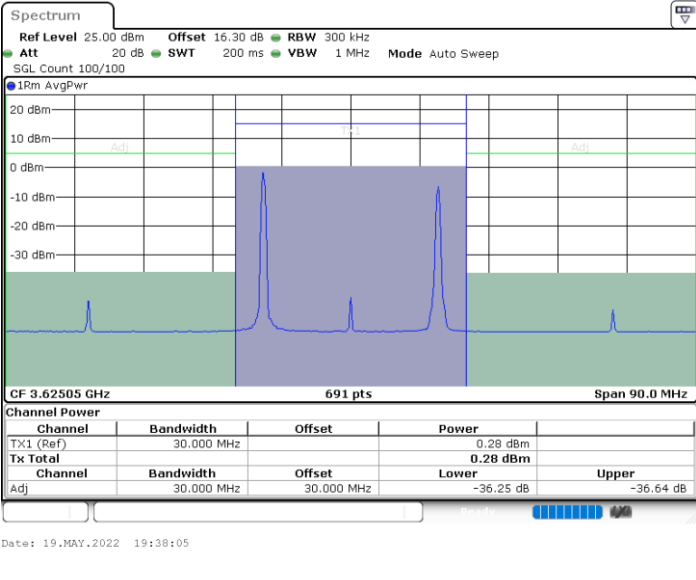

Date: 19.MAY.2022 22:47:17

LTE Band 48C / 5MHz+20MHz

64QAM

Lowest Channel / 1RB0 and 1RB9

Lowest Channel / 1RB24 and 1RB0

Lowest Channel / FullIRB

N/A

LTE Band 48C / 5MHz+20MHz

64QAM

Middle Channel / 1RB0 and 1RB9

Middle Channel / 1RB24 and 1RB0

Middle Channel / FullIRB

N/A

LTE Band 48C / 5MHz+20MHz

64QAM

Highest Channel / 1RB0 and 1RB99

Highest Channel / 1RB24 and 1RB0

Highest Channel / FullIRB

N/A

LTE Band 48C / 10MHz+20MHz

64QAM

Lowest Channel / 1RB0 and 1RB9

Lowest Channel / 1RB49 and 1RB0

Lowest Channel / FullIRB