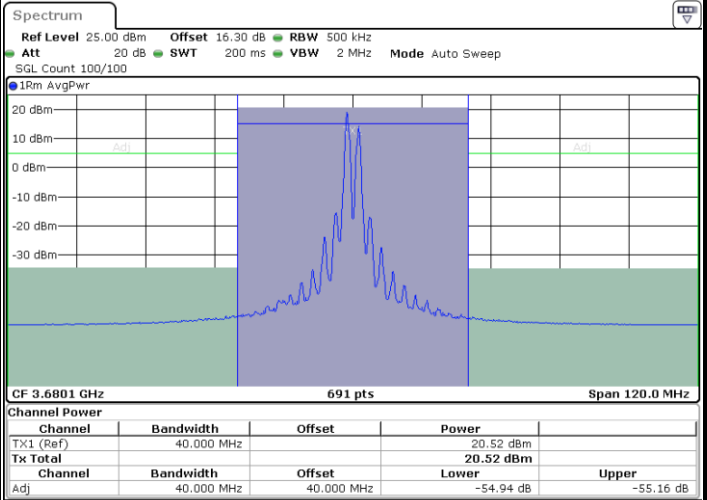

LTE Band 48C / 20MHz+20MHz

16QAM

Highest Channel / 1RB0 and 1RB99

Highest Channel / 1RB99 and 1RB0

Date: 19.MAY.2022 22:49:46

Date: 19.MAY.2022 22:52:15

Highest Channel / FullIRB

N/A

Date: 19.MAY.2022 22:47:17

LTE Band 48C / 5MHz+20MHz

64QAM

Lowest Channel / 1RB0 and 1RB9

Lowest Channel / 1RB24 and 1RB0

Lowest Channel / FullIRB

N/A

LTE Band 48C / 5MHz+20MHz