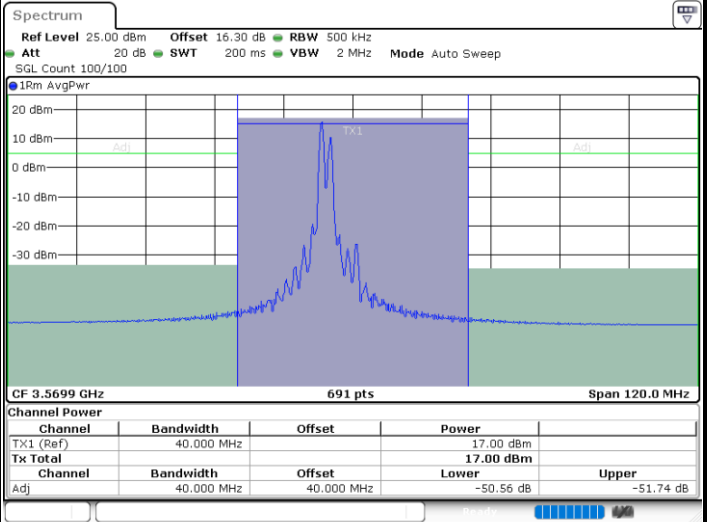

Middle Channel / 1RB0 and 1RB9

Middle Channel / 1RB49 and 1RB0

Middle Channel / FullIRB

N/A

LTE Band 48C / 10MHz+20MHz

256QAM

Highest Channel / 1RB0 and 1RB99

Highest Channel / 1RB49 and 1RB0

Highest Channel / FullIRB

N/A

LTE Band 48C / 15MHz+20MHz

256QAM

Lowest Channel / 1RB0 and 1RB9

Lowest Channel / 1RB74 and 1RB0

Date: 20.MAY.2022 00:42:02

Date: 20.MAY.2022 00:42:54

Lowest Channel / FullIRB

N/A

Date: 20.MAY.2022 00:41:09

LTE Band 48C / 15MHz+20MHz

256QAM

Middle Channel / 1RB0 and 1RB9

Middle Channel / 1RB74 and 1RB0

Date: 20.MAY.2022 00:44:41

Date: 20.MAY.2022 00:45:34

Middle Channel / FullIRB

N/A

Date: 20.MAY.2022 00:43:49

LTE Band 48C / 15MHz+20MHz

256QAM

Highest Channel / 1RB0 and 1RB99

Highest Channel / 1RB74 and 1RB0