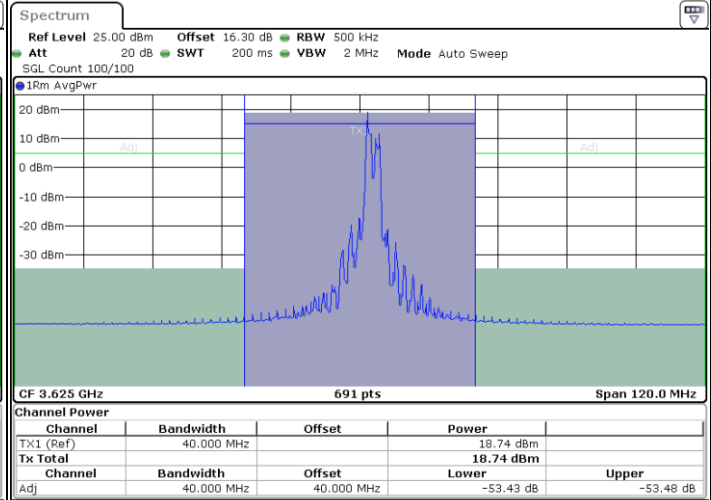

Date: 19.MAY.2022 21:41:07