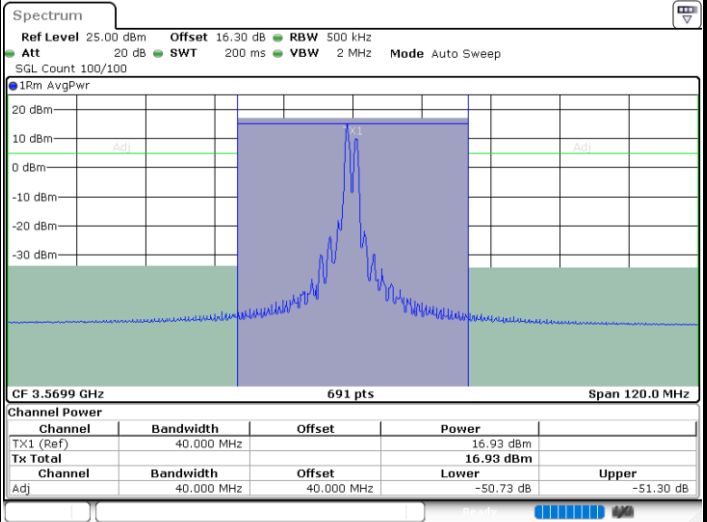

Middle Channel / 1RB99 and 1RB0

Middle Channel / FullIRB

N/A

LTE Band 48C / 20MHz+10MHz

256QAM

Highest Channel / 1RB0 and 1RB49

Highest Channel / 1RB99 and 1RB0

Highest Channel / FullIRB

N/A

LTE Band 48C / 20MHz+15MHz

256QAM

Lowest Channel / 1RB0 and 1RB74

Lowest Channel / 1RB99 and 1RB0

Date: 20.MAY.2022 00:50:01

Date: 20.MAY.2022 00:50:53

Lowest Channel / FullIRB

N/A

Date: 20.MAY.2022 00:49:08

LTE Band 48C / 20MHz+15MHz

256QAM

Middle Channel / 1RB0 and 1RB74

Middle Channel / 1RB99 and 1RB0

Middle Channel / FullIRB

N/A