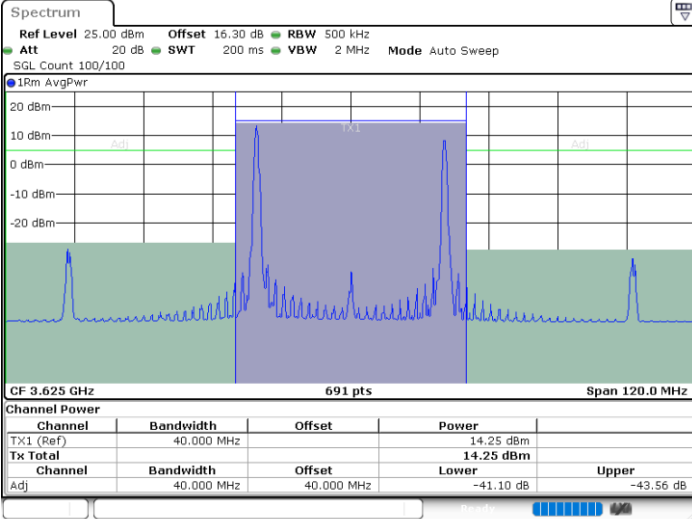

Highest Channel / FullIRB

N/A

LTE Band 48C / 15MHz+20MHz

256QAM

Lowest Channel / 1RB0 and 1RB9

Lowest Channel / 1RB74 and 1RB0

Date: 20.MAY.2022 00:42:02

Date: 20.MAY.2022 00:42:54

Lowest Channel / FullIRB

N/A

Date: 20.MAY.2022 00:41:09

LTE Band 48C / 15MHz+20MHz

256QAM

Middle Channel / 1RB0 and 1RB9

Middle Channel / 1RB74 and 1RB0

Date: 20.MAY.2022 00:44:41

Date: 20.MAY.2022 00:45:34

Middle Channel / FullIRB

N/A

Date: 20.MAY.2022 00:43:49

LTE Band 48C / 15MHz+20MHz

256QAM

Highest Channel / 1RB0 and 1RB99

Highest Channel / 1RB74 and 1RB0