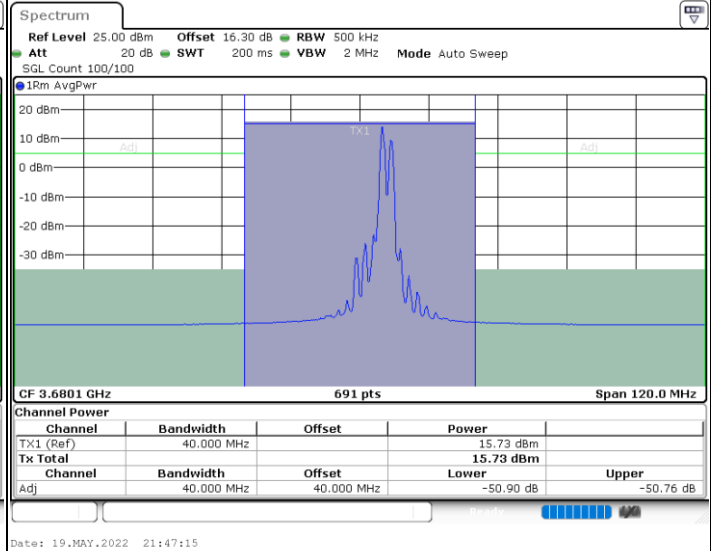

N/A

LTE Band 48C / 20MHz+15MHz

64QAM

Lowest Channel / 1RB0 and 1RB74

Lowest Channel / 1RB99 and 1RB0

Lowest Channel / FullIRB

N/A

LTE Band 48C / 20MHz+15MHz

LTE Band 48C / 20MHz+15MHz

64QAM

Highest Channel / 1RB0 and 1RB74

Highest Channel / 1RB99 and 1RB0

Highest Channel / FullIRB

N/A

LTE Band 48C / 20MHz+20MHz

64QAM