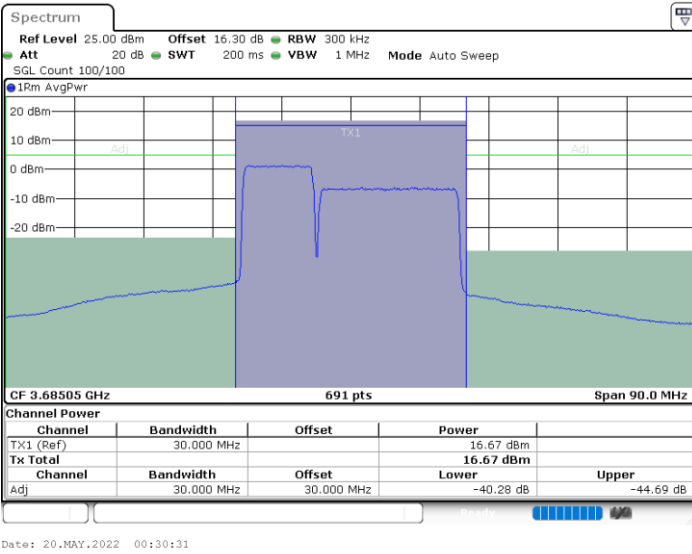

LTE Band 48C / 10MHz+20MHz

256QAM

Lowest Channel / 1RB0 and 1RB99

Lowest Channel / 1RB49 and 1RB0

Lowest Channel / FullIRB

N/A

LTE Band 48C / 10MHz+20MHz

256QAM

Middle Channel / 1RB0 and 1RB9

Middle Channel / 1RB49 and 1RB0

Middle Channel / FullIRB

N/A

LTE Band 48C / 10MHz+20MHz

256QAM

Highest Channel / 1RB0 and 1RB99

Highest Channel / 1RB49 and 1RB0

Highest Channel / FullIRB

N/A

LTE Band 48C / 15MHz+20MHz

256QAM

Lowest Channel / 1RB0 and 1RB9

Lowest Channel / 1RB74 and 1RB0

Date: 20.MAY.2022 00:42:02

Date: 20.MAY.2022 00:42:54