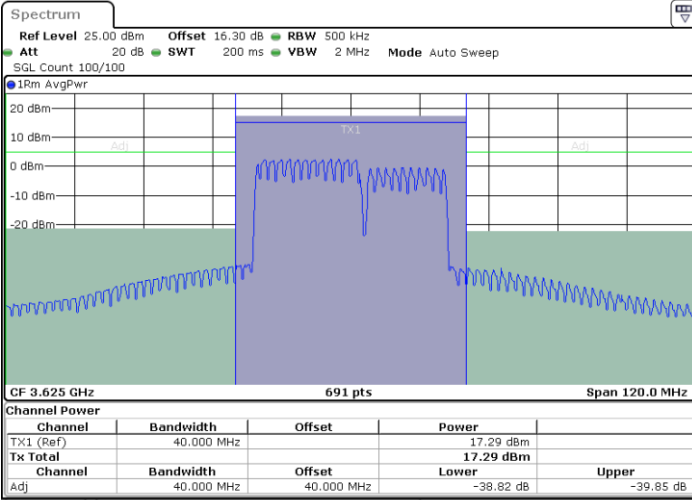

Middle Channel / FullIRB

N/A

Date: 19.MAY.2022 21:35:48