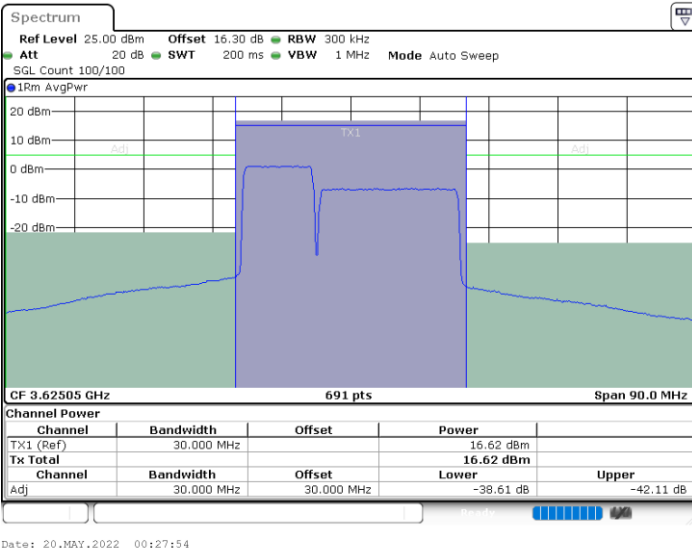

Middle Channel / FullIRB

N/A

LTE Band 48C / 5MHz+20MHz

256QAM

Highest Channel / 1RB0 and 1RB99

Highest Channel / 1RB24 and 1RB0

Highest Channel / FullIRB

N/A

LTE Band 48C / 10MHz+20MHz

256QAM

Lowest Channel / 1RB0 and 1RB99

Lowest Channel / 1RB49 and 1RB0

Lowest Channel / FullIRB

N/A

LTE Band 48C / 10MHz+20MHz

256QAM

Middle Channel / 1RB0 and 1RB9

Middle Channel / 1RB49 and 1RB0

Middle Channel / FullIRB

N/A

LTE Band 48C / 10MHz+20MHz

256QAM

Highest Channel / 1RB0 and 1RB99

Highest Channel / 1RB49 and 1RB0