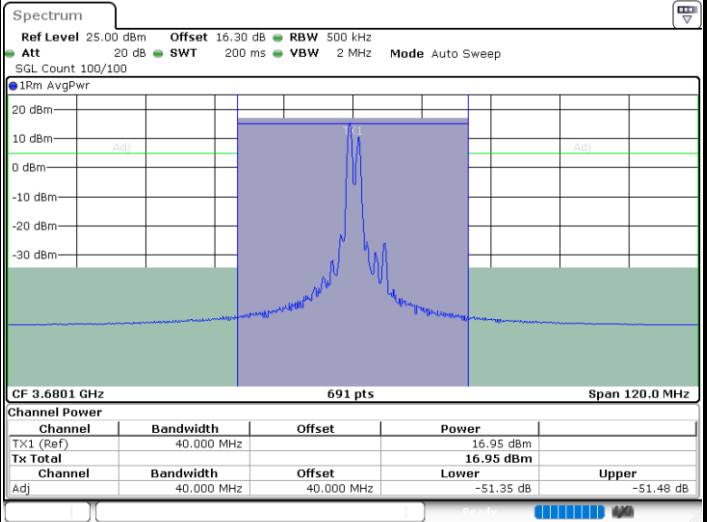

Lowest Channel / FullIRB

N/A

Date: 20.MAY.2022 00:41:09

LTE Band 48C / 15MHz+20MHz

256QAM

Middle Channel / 1RB0 and 1RB9

Middle Channel / 1RB74 and 1RB0

Date: 20.MAY.2022 00:44:41

Date: 20.MAY.2022 00:45:34

Middle Channel / FullIRB

N/A

Date: 20.MAY.2022 00:43:49

LTE Band 48C / 15MHz+20MHz

256QAM

Highest Channel / 1RB0 and 1RB99

Highest Channel / 1RB74 and 1RB0

Date: 20.MAY.2022 00:47:20

Date: 20.MAY.2022 00:48:12

Highest Channel / FullIRB

N/A

Date: 20.MAY.2022 00:46:28

LTE Band 48C / 20MHz+5MHz

256QAM

Lowest Channel / 1RB0 and 1RB24