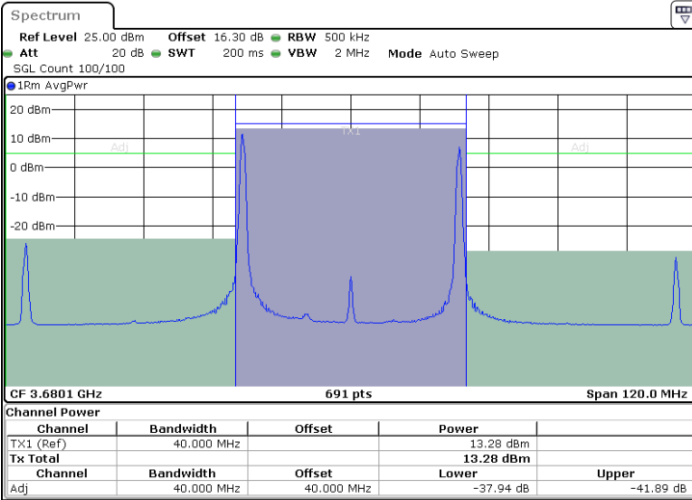

LTE Band 48C / 20MHz+20MHz

16QAM

Highest Channel / 1RB0 and 1RB99

Highest Channel / 1RB99 and 1RB0

Date: 19.MAY.2022 22:49:46

Date: 19.MAY.2022 22:52:15

Highest Channel / FullIRB

N/A