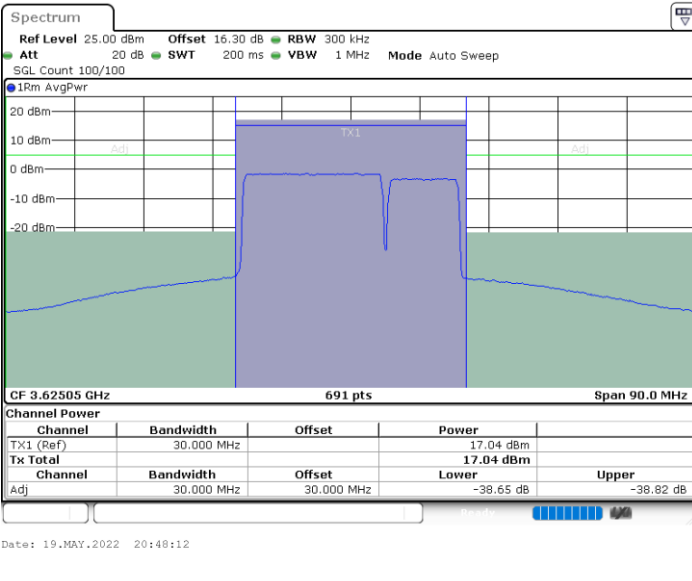

N/A

LTE Band 48C / 20MHz+5MHz

64QAM

Highest Channel / 1RB0 and 1RB24

Highest Channel / 1RB99 and 1RB0

Highest Channel / FullIRB

N/A

LTE Band 48C / 20MHz+10MHz

64QAM

Lowest Channel / 1RB0 and 1RB49

Lowest Channel / 1RB99 and 1RB0

Lowest Channel / FullIRB

N/A

LTE Band 48C / 20MHz+10MHz

64QAM

Middle Channel / 1RB0 and 1RB49

Middle Channel / 1RB99 and 1RB0

Middle Channel / FullIRB

N/A

LTE Band 48C / 20MHz+10MHz

64QAM

Highest Channel / 1RB0 and 1RB49

Highest Channel / 1RB99 and 1RB0

Highest Channel / FullIRB

N/A

LTE Band 48C / 20MHz+15MHz

64QAM

Lowest Channel / 1RB0 and 1RB74

Lowest Channel / 1RB99 and 1RB0

Lowest Channel / FullIRB

N/A

LTE Band 48C / 20MHz+15MHz