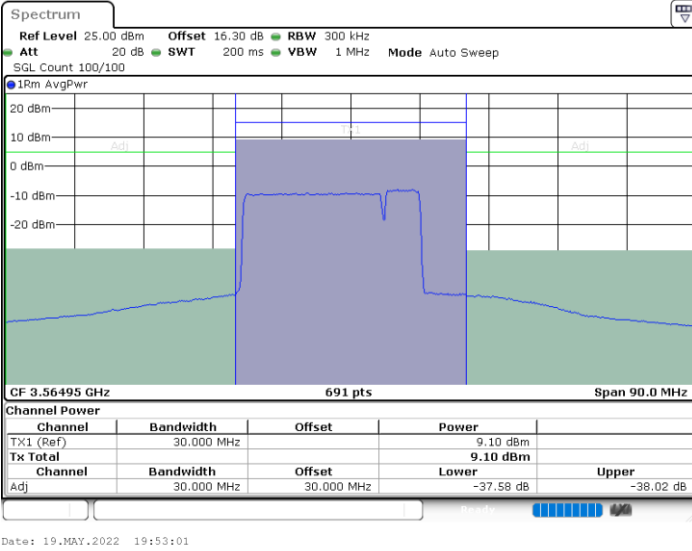

64QAM

Highest Channel / 1RB0 and 1RB99

Highest Channel / 1RB74 and 1RB0

Highest Channel / FullIRB

N/A

LTE Band 48C / 20MHz+5MHz

64QAM

Lowest Channel / 1RB0 and 1RB24

Lowest Channel / 1RB99 and 1RB0

Lowest Channel / FullIRB

N/A

LTE Band 48C / 20MHz+5MHz

64QAM

Middle Channel / 1RB0 and 1RB24

Middle Channel / 1RB99 and 1RB0

Middle Channel / FullIRB

N/A

LTE Band 48C / 20MHz+5MHz

64QAM

Highest Channel / 1RB0 and 1RB24

Highest Channel / 1RB99 and 1RB0

Highest Channel / FullIRB

N/A

LTE Band 48C / 20MHz+10MHz