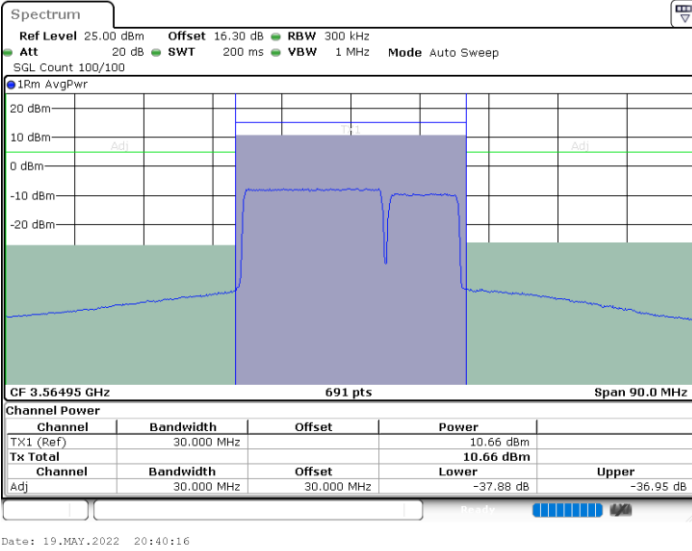

N/A

LTE Band 48C / 20MHz+5MHz

64QAM

Highest Channel / 1RB0 and 1RB24

Highest Channel / 1RB99 and 1RB0

Highest Channel / FullIRB

N/A

LTE Band 48C / 20MHz+10MHz

64QAM

Lowest Channel / 1RB0 and 1RB49

Lowest Channel / 1RB99 and 1RB0

Lowest Channel / FullIRB

N/A

LTE Band 48C / 20MHz+10MHz

64QAM

Middle Channel / 1RB0 and 1RB49

Middle Channel / 1RB99 and 1RB0

Middle Channel / FullIRB

N/A

LTE Band 48C / 20MHz+10MHz

64QAM

Highest Channel / 1RB0 and 1RB49

Highest Channel / 1RB99 and 1RB0

Highest Channel / FullIRB