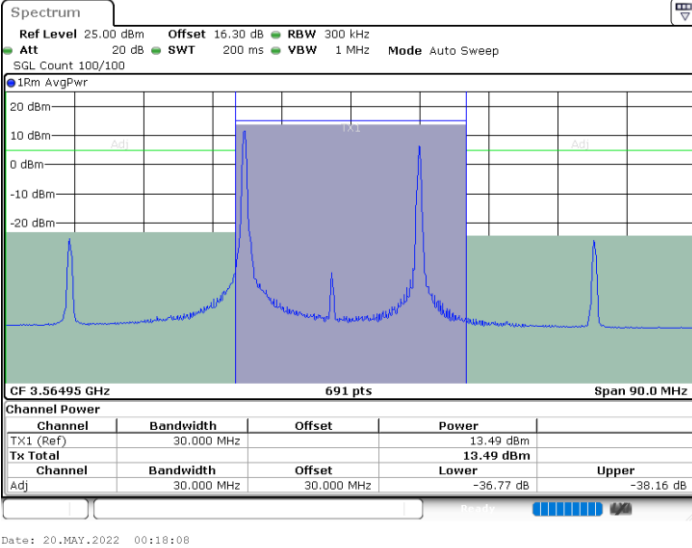

Date: 20.MAY.2022 00:45:34

Middle Channel / FullIRB

N/A

Date: 20.MAY.2022 00:43:49

LTE Band 48C / 15MHz+20MHz

256QAM

Highest Channel / 1RB0 and 1RB99

Highest Channel / 1RB74 and 1RB0

Date: 20.MAY.2022 00:47:20

Date: 20.MAY.2022 00:48:12

Highest Channel / FullIRB

N/A

Date: 20.MAY.2022 00:46:28

LTE Band 48C / 20MHz+5MHz

256QAM

Lowest Channel / 1RB0 and 1RB24

Lowest Channel / 1RB99 and 1RB0

Lowest Channel / FullIRB

N/A

LTE Band 48C / 20MHz+5MHz

256QAM

Middle Channel / 1RB0 and 1RB24

Middle Channel / 1RB99 and 1RB0

Middle Channel / FullIRB