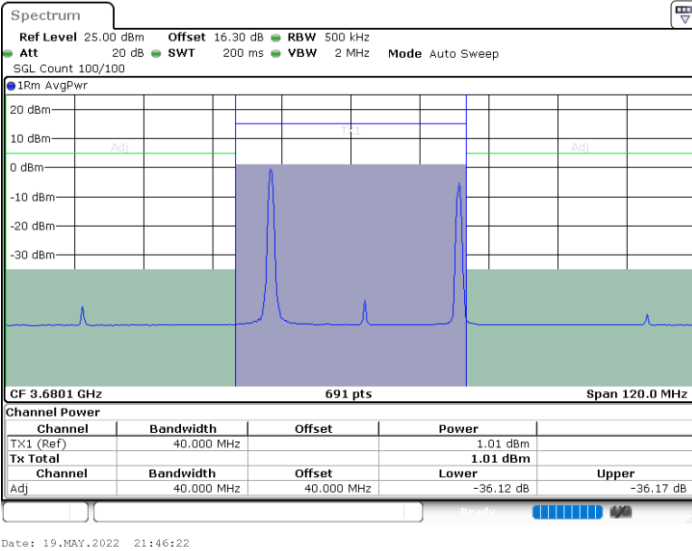

N/A

LTE Band 48C / 20MHz+15MHz

64QAM

Lowest Channel / 1RB0 and 1RB74

Lowest Channel / 1RB99 and 1RB0

Lowest Channel / FullIRB

N/A

LTE Band 48C / 20MHz+15MHz

LTE Band 48C / 20MHz+15MHz

64QAM

Highest Channel / 1RB0 and 1RB74

Highest Channel / 1RB99 and 1RB0

Highest Channel / FullIRB

N/A

LTE Band 48C / 20MHz+20MHz

64QAM