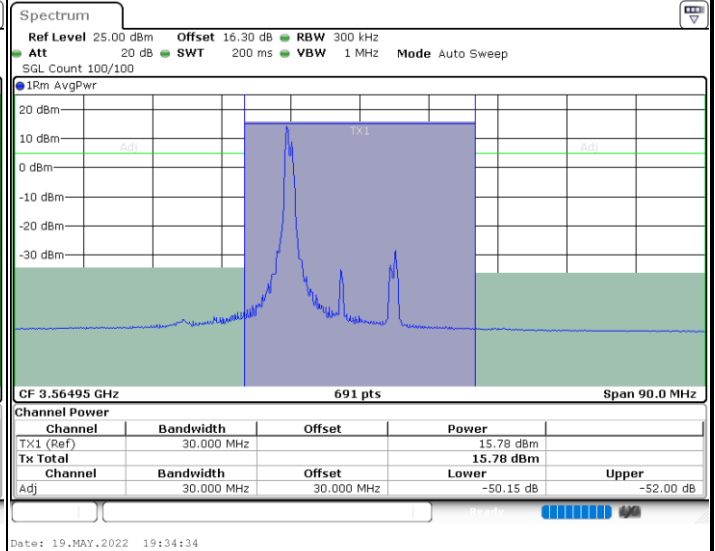

LTE Band 48C / 20MHz+20MHz

16QAM

Highest Channel / 1RB0 and 1RB99

Highest Channel / 1RB99 and 1RB0

Date: 19.MAY.2022 22:49:46

Date: 19.MAY.2022 22:52:15

Highest Channel / FullIRB

N/A

Date: 19.MAY.2022 22:47:17

LTE Band 48C / 5MHz+20MHz

64QAM

Lowest Channel / 1RB0 and 1RB9

Lowest Channel / 1RB24 and 1RB0

Lowest Channel / FullIRB

N/A

LTE Band 48C / 5MHz+20MHz

64QAM

Middle Channel / 1RB0 and 1RB9

Middle Channel / 1RB24 and 1RB0

Middle Channel / FullIRB

N/A

LTE Band 48C / 5MHz+20MHz

64QAM

Highest Channel / 1RB0 and 1RB99

Highest Channel / 1RB24 and 1RB0

Highest Channel / FullIRB

N/A

LTE Band 48C / 10MHz+20MHz

64QAM

Lowest Channel / 1RB0 and 1RB9

Lowest Channel / 1RB49 and 1RB0

Lowest Channel / FullIRB