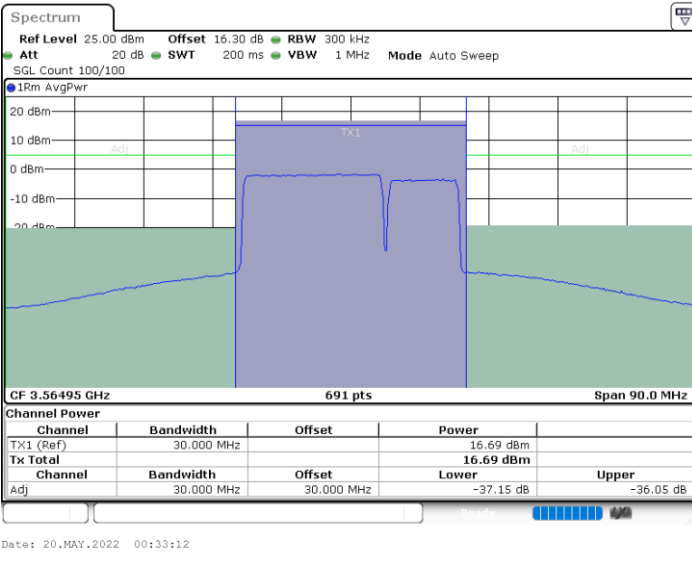

N/A

LTE Band 48C / 20MHz+5MHz

256QAM

Highest Channel / 1RB0 and 1RB24

Highest Channel / 1RB99 and 1RB0

Highest Channel / FullIRB

N/A

LTE Band 48C / 20MHz+10MHz

256QAM

Lowest Channel / 1RB0 and 1RB49

Lowest Channel / 1RB99 and 1RB0

Lowest Channel / FullIRB

N/A

LTE Band 48C / 20MHz+10MHz

256QAM

Middle Channel / 1RB0 and 1RB49

Middle Channel / 1RB99 and 1RB0

Middle Channel / FullIRB

N/A

LTE Band 48C / 20MHz+10MHz

256QAM

Highest Channel / 1RB0 and 1RB49

Highest Channel / 1RB99 and 1RB0

Highest Channel / FullIRB

N/A

LTE Band 48C / 20MHz+15MHz

256QAM

Lowest Channel / 1RB0 and 1RB74

Lowest Channel / 1RB99 and 1RB0

Date: 20.MAY.2022 00:50:01

Date: 20.MAY.2022 00:50:53

Lowest Channel / FullIRB