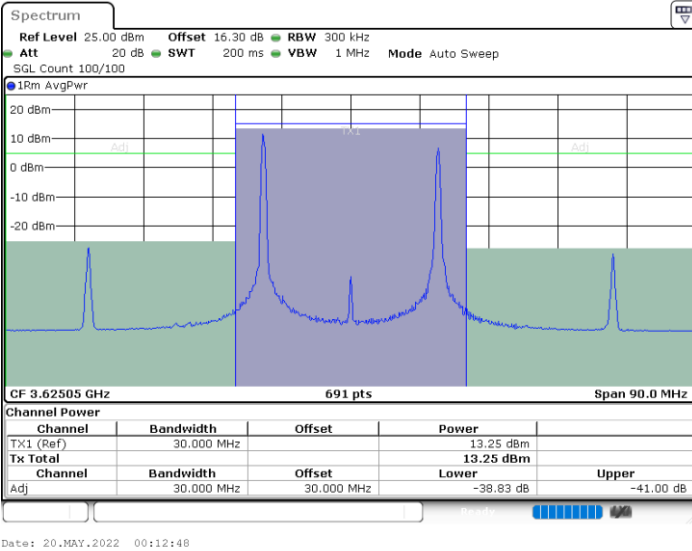

Highest Channel / 1RB99 and 1RB0

Date: 19.MAY.2022 22:50:35

Date: 19.MAY.2022 22:51:25

Highest Channel / FullIRB

N/A

Date: 19.MAY.2022 22:46:27

LTE Band 48C / 5MHz+20MHz

256QAM

Lowest Channel / 1RB0 and 1RB9

Lowest Channel / 1RB24 and 1RB0

Lowest Channel / FullIRB

N/A

LTE Band 48C / 5MHz+20MHz

256QAM

Middle Channel / 1RB0 and 1RB9

Middle Channel / 1RB24 and 1RB0

Middle Channel / FullIRB

N/A

LTE Band 48C / 5MHz+20MHz

256QAM

Highest Channel / 1RB0 and 1RB99

Highest Channel / 1RB24 and 1RB0

Highest Channel / FullIRB

N/A