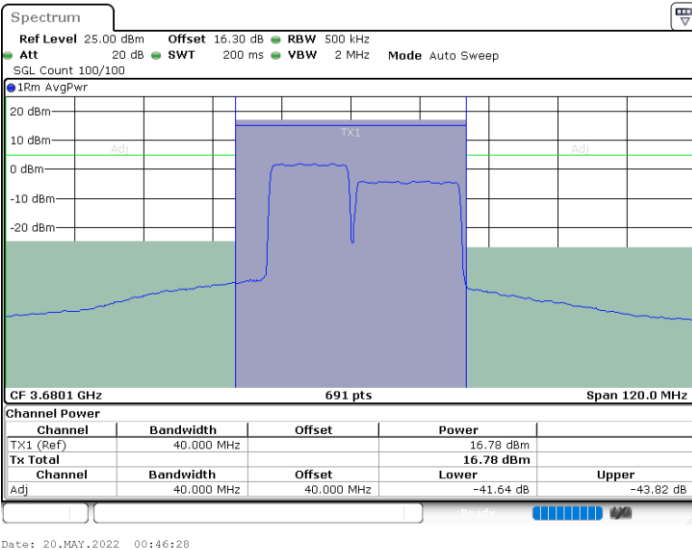

Lowest Channel / FullIRB

N/A

Date: 20.MAY.2022 00:41:09

LTE Band 48C / 15MHz+20MHz

256QAM

Middle Channel / 1RB0 and 1RB9

Middle Channel / 1RB74 and 1RB0

Date: 20.MAY.2022 00:44:41

Date: 20.MAY.2022 00:45:34

Middle Channel / FullIRB

N/A

Date: 20.MAY.2022 00:43:49

LTE Band 48C / 15MHz+20MHz

256QAM

Highest Channel / 1RB0 and 1RB99

Highest Channel / 1RB74 and 1RB0

Date: 20.MAY.2022 00:47:20

Date: 20.MAY.2022 00:48:12

Highest Channel / FullIRB

N/A

Date: 20.MAY.2022 00:46:28

LTE Band 48C / 20MHz+5MHz

256QAM

Lowest Channel / 1RB0 and 1RB24