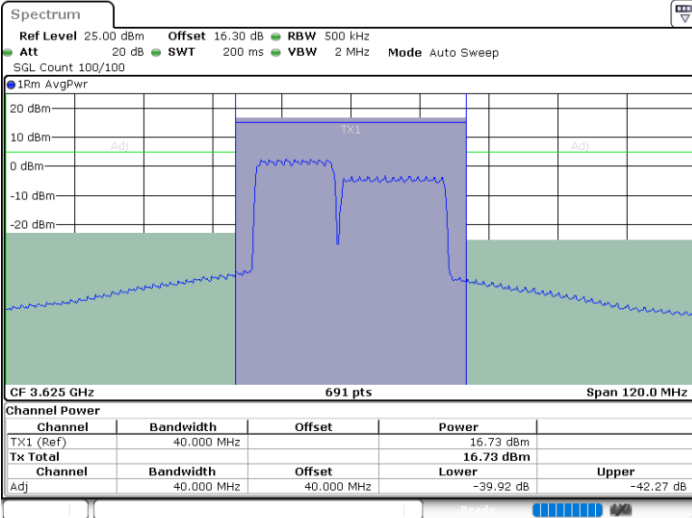

Highest Channel / FullIRB

N/A

LTE Band 48C / 15MHz+20MHz

256QAM

Lowest Channel / 1RB0 and 1RB9

Lowest Channel / 1RB74 and 1RB0

Date: 20.MAY.2022 00:42:02

Date: 20.MAY.2022 00:42:54

Lowest Channel / FullIRB

N/A

Date: 20.MAY.2022 00:41:09

LTE Band 48C / 15MHz+20MHz

256QAM

Middle Channel / 1RB0 and 1RB9

Middle Channel / 1RB74 and 1RB0

Date: 20.MAY.2022 00:44:41

Date: 20.MAY.2022 00:45:34

Middle Channel / FullIRB

N/A

Date: 20.MAY.2022 00:43:49

LTE Band 48C / 15MHz+20MHz

256QAM

Highest Channel / 1RB0 and 1RB99

Highest Channel / 1RB74 and 1RB0

Date: 20.MAY.2022 00:47:20

Date: 20.MAY.2022 00:48:12

Highest Channel / FullIRB

N/A

Date: 20.MAY.2022 00:46:28

LTE Band 48C / 20MHz+5MHz

256QAM

Lowest Channel / 1RB0 and 1RB24