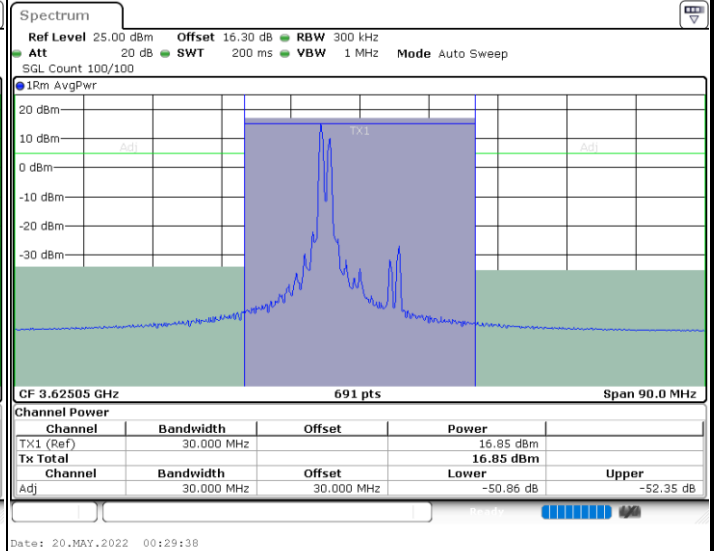

Middle Channel / FullIRB

N/A

LTE Band 48C / 5MHz+20MHz

256QAM

Highest Channel / 1RB0 and 1RB99

Highest Channel / 1RB24 and 1RB0

Highest Channel / FullIRB

N/A

LTE Band 48C / 10MHz+20MHz

256QAM

Lowest Channel / 1RB0 and 1RB99

Lowest Channel / 1RB49 and 1RB0

Lowest Channel / FullIRB

N/A

LTE Band 48C / 10MHz+20MHz

256QAM

Middle Channel / 1RB0 and 1RB9

Middle Channel / 1RB49 and 1RB0

Middle Channel / FullIRB

N/A

LTE Band 48C / 10MHz+20MHz

256QAM

Highest Channel / 1RB0 and 1RB99

Highest Channel / 1RB49 and 1RB0