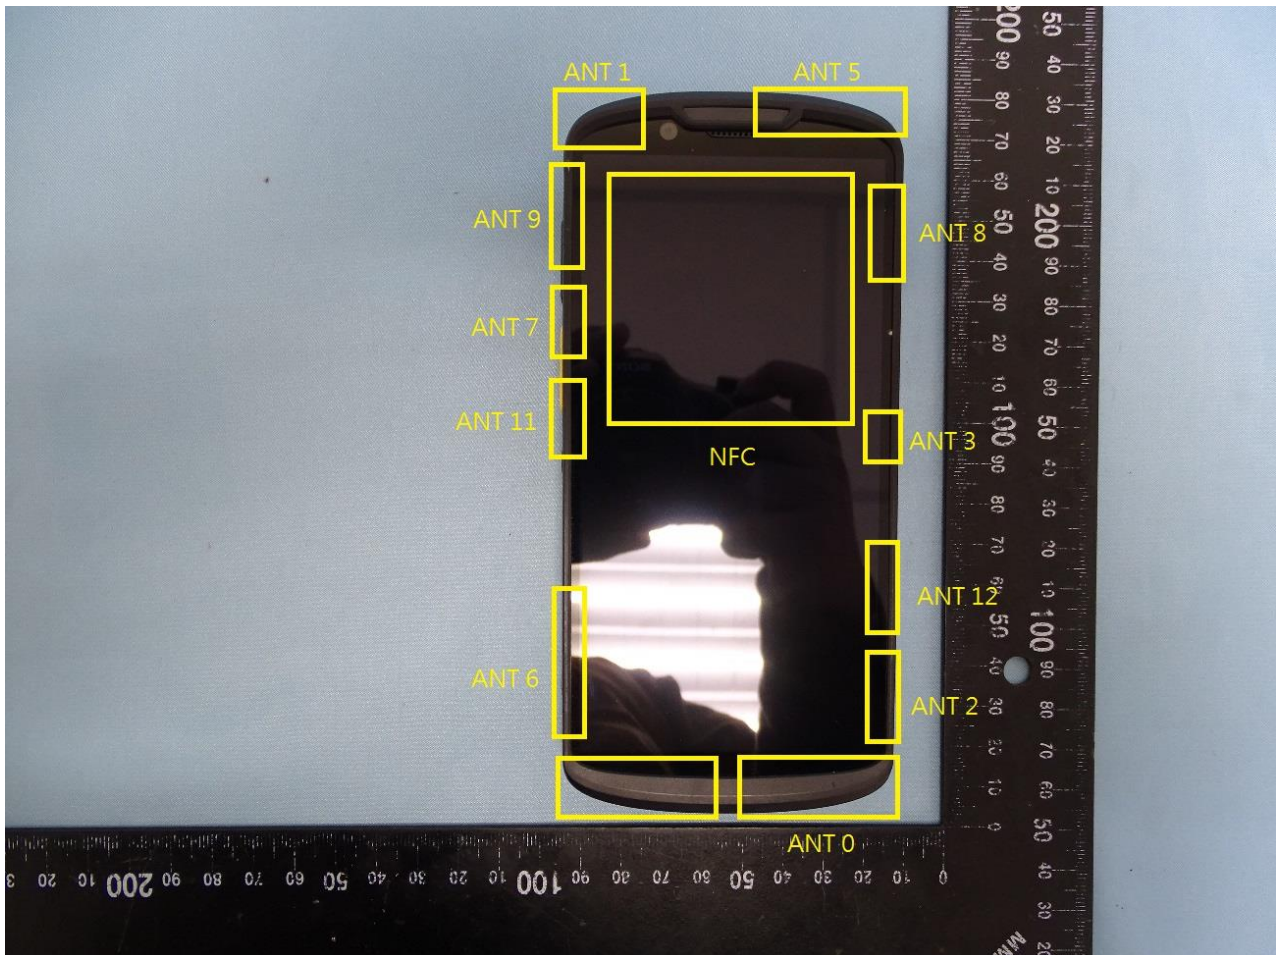

### 3. Internal Photograph of EUT

Brand Name: Zebra / Model Name: TC58A1 / HVIN: TC58A1

Sample 1