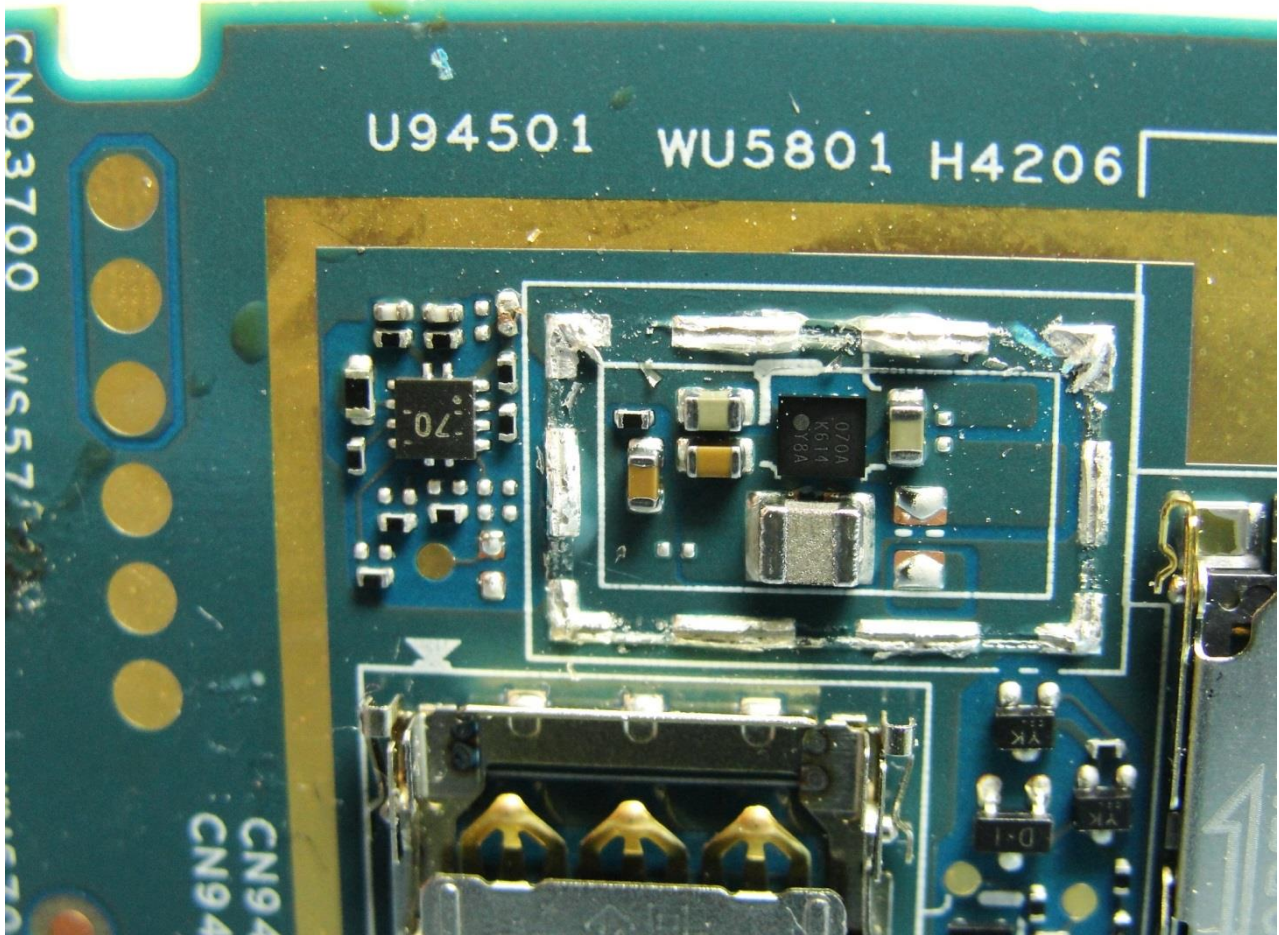

Brand Name: Zebra / Model Name: TC56CJ

Brand Name: Zebra / Model Name: TC56CJ

Brand Name: Zebra / Model Name: TC56CJ

Brand Name: Zebra / Model Name: TC56CJ

Brand Name: Zebra / Model Name: TC56CJ

Brand Name: Zebra / Model Name: TC56CJ

Brand Name: Zebra / Model Name: TC56CJ

WWAN Antenna

Brand Name: Zebra / Model Name: TC56CJ

Brand Name: Zebra / Model Name: TC56CJ

Diversity Antenna

Brand Name: Zebra / Model Name: TC56CJ

Brand Name: Zebra / Model Name: TC56CJ

Bluetooth & WLAN Antenna

Brand Name: Zebra / Model Name: TC56CJ

Brand Name: Zebra / Model Name: TC56CJ

Brand Name: Zebra / Model Name: TC56CJ

Brand Name: Zebra / Model Name: TC56CJ