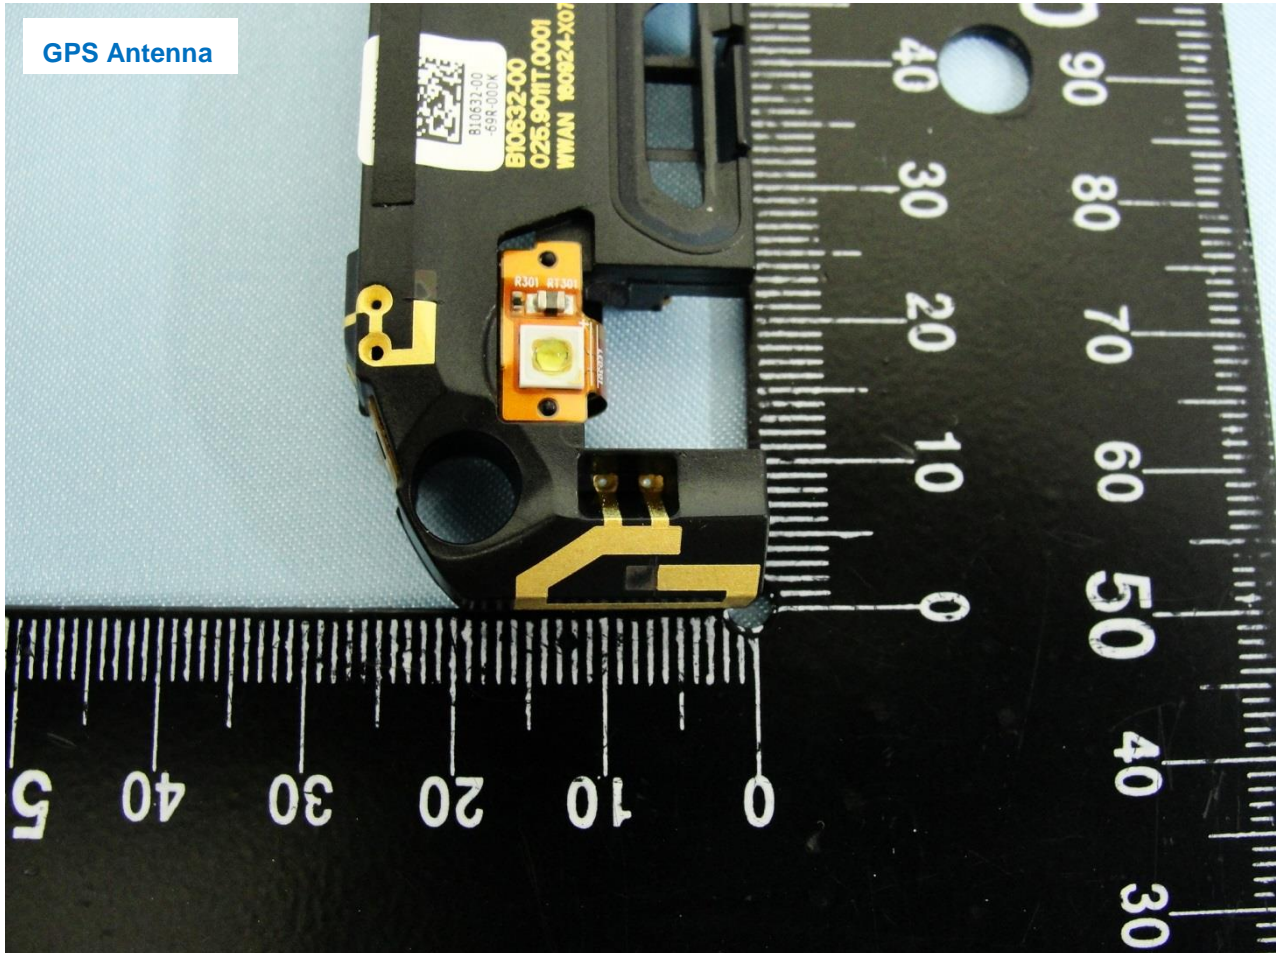

Brand Name: Zebra / Model Name: TC56CJ

Brand Name: Zebra / Model Name: TC56CJ

Brand Name: Zebra / Model Name: TC56CJ

Brand Name: Zebra / Model Name: TC56CJ

Brand Name: Zebra / Model Name: TC56CJ

Brand Name: Zebra / Model Name: TC56CJ

Brand Name: Zebra / Model Name: TC56CJ

WWAN Antenna

Brand Name: Zebra / Model Name: TC56CJ

Brand Name: Zebra / Model Name: TC56CJ

Diversity Antenna

Brand Name: Zebra / Model Name: TC56CJ

Brand Name: Zebra / Model Name: TC56CJ

Bluetooth & WLAN Antenna

Brand Name: Zebra / Model Name: TC56CJ

Brand Name: Zebra / Model Name: TC56CJ

Brand Name: Zebra / Model Name: TC56CJ

Brand Name: Zebra / Model Name: TC56CJ