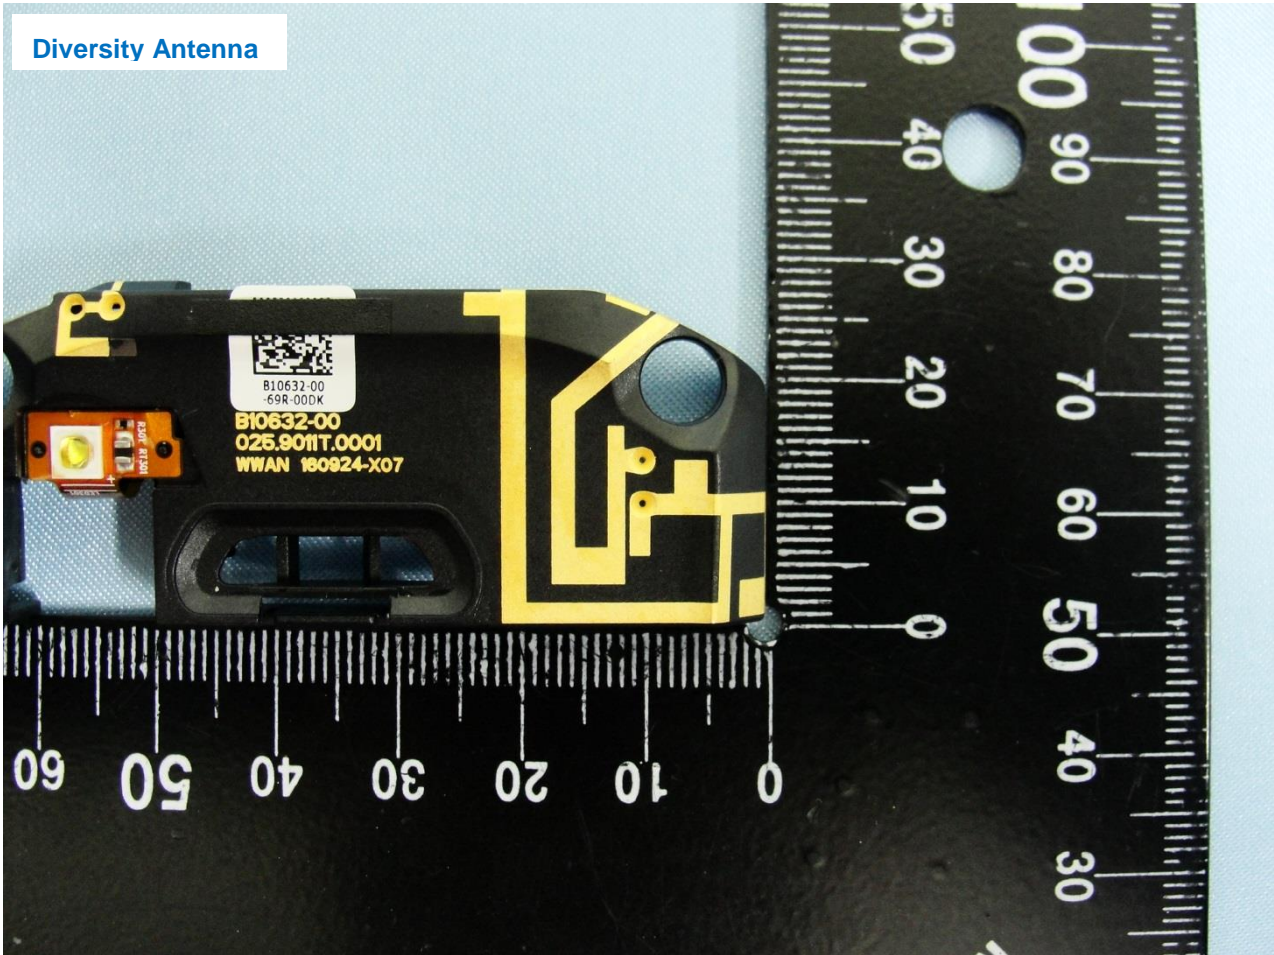

Brand Name: Zebra / Model Name: TC56CJ

Brand Name: Zebra / Model Name: TC56CJ

Brand Name: Zebra / Model Name: TC56CJ

Brand Name: Zebra / Model Name: TC56CJ

Brand Name: Zebra / Model Name: TC56CJ

Brand Name: Zebra / Model Name: TC56CJ

Brand Name: Zebra / Model Name: TC56CJ

WWAN Antenna

Brand Name: Zebra / Model Name: TC56CJ

Brand Name: Zebra / Model Name: TC56CJ

Diversity Antenna

Brand Name: Zebra / Model Name: TC56CJ

Brand Name: Zebra / Model Name: TC56CJ

Bluetooth & WLAN Antenna

Brand Name: Zebra / Model Name: TC56CJ

Brand Name: Zebra / Model Name: TC56CJ

Brand Name: Zebra / Model Name: TC56CJ

Brand Name: Zebra / Model Name: TC56CJ