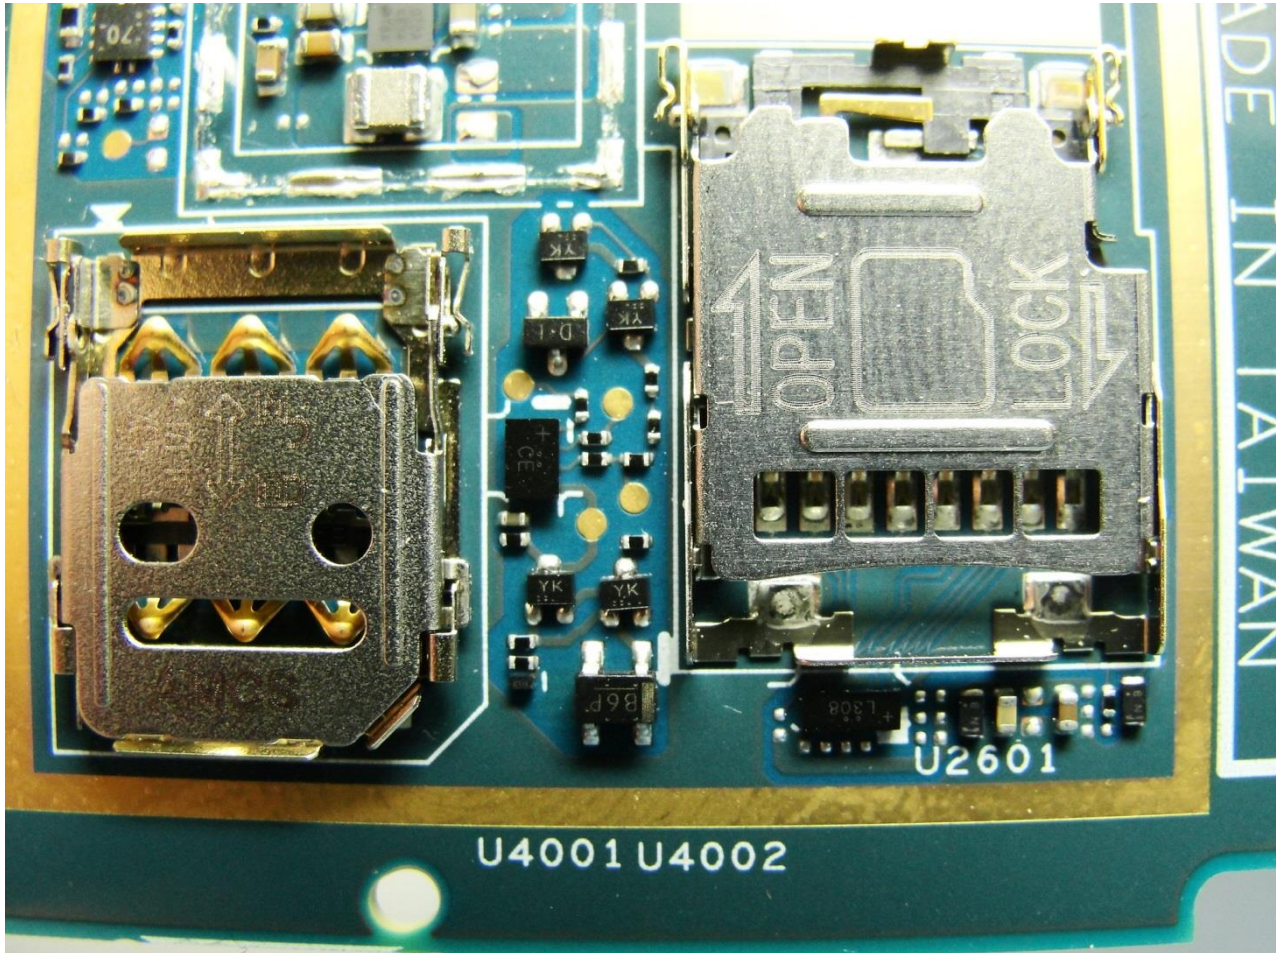

Brand Name: Zebra / Model Name: TC56CJ

Brand Name: Zebra / Model Name: TC56CJ

Brand Name: Zebra / Model Name: TC56CJ

Brand Name: Zebra / Model Name: TC56CJ

Brand Name: Zebra / Model Name: TC56CJ

Brand Name: Zebra / Model Name: TC56CJ

Brand Name: Zebra / Model Name: TC56CJ

WWAN Antenna

Brand Name: Zebra / Model Name: TC56CJ

Brand Name: Zebra / Model Name: TC56CJ

Diversity Antenna

Brand Name: Zebra / Model Name: TC56CJ

Brand Name: Zebra / Model Name: TC56CJ

Bluetooth & WLAN Antenna

Brand Name: Zebra / Model Name: TC56CJ

Brand Name: Zebra / Model Name: TC56CJ

Brand Name: Zebra / Model Name: TC56CJ

Brand Name: Zebra / Model Name: TC56CJ