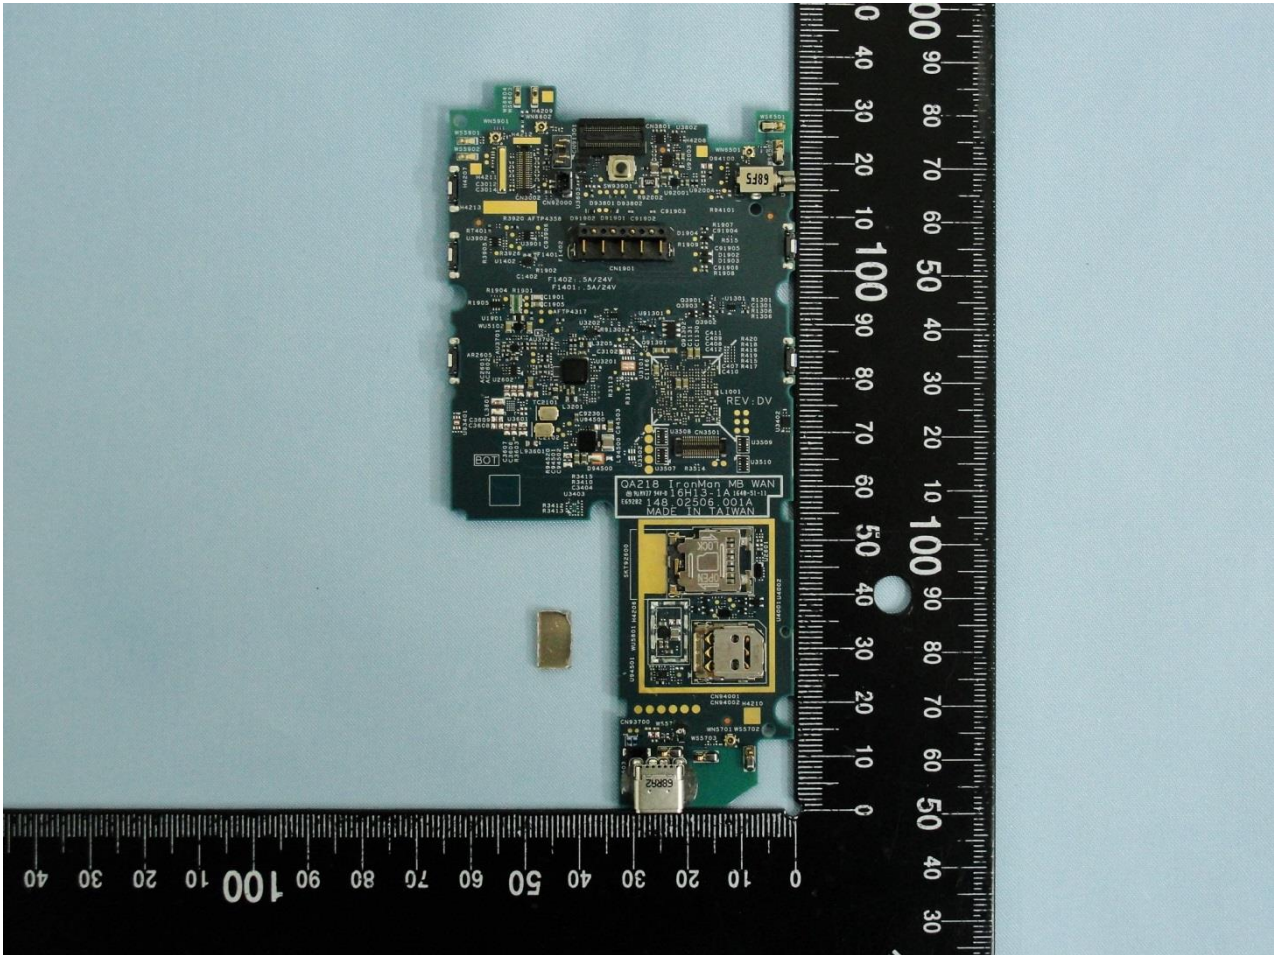

Brand Name: Zebra / Model Name: TC56CJ

Brand Name: Zebra / Model Name: TC56CJ

Brand Name: Zebra / Model Name: TC56CJ

Brand Name: Zebra / Model Name: TC56CJ

Brand Name: Zebra / Model Name: TC56CJ

Brand Name: Zebra / Model Name: TC56CJ

Brand Name: Zebra / Model Name: TC56CJ

WWAN Antenna

Brand Name: Zebra / Model Name: TC56CJ

Brand Name: Zebra / Model Name: TC56CJ

Diversity Antenna

Brand Name: Zebra / Model Name: TC56CJ

Brand Name: Zebra / Model Name: TC56CJ

Bluetooth & WLAN Antenna

Brand Name: Zebra / Model Name: TC56CJ

Brand Name: Zebra / Model Name: TC56CJ

Brand Name: Zebra / Model Name: TC56CJ

Brand Name: Zebra / Model Name: TC56CJ