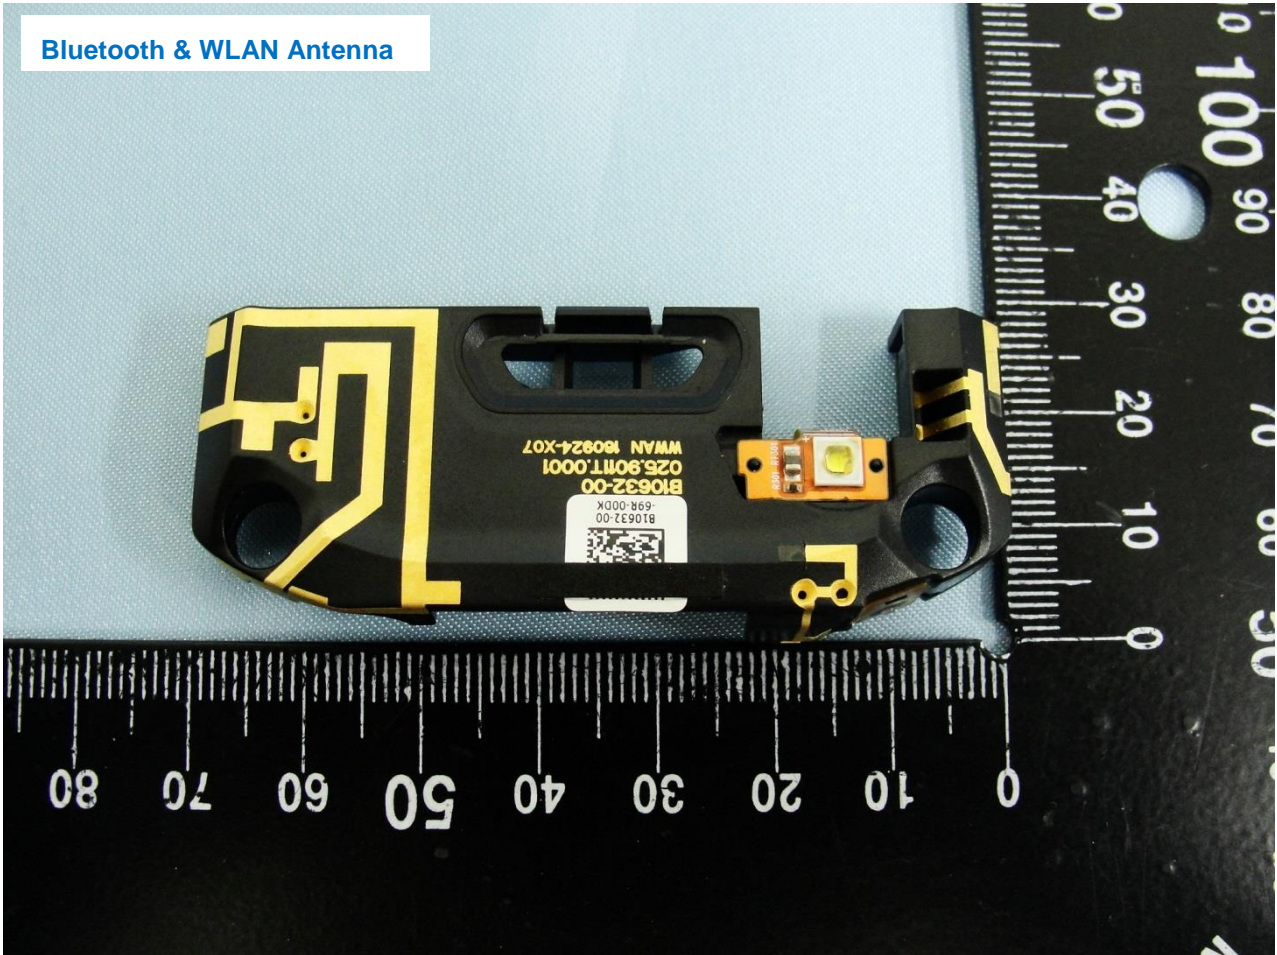

Brand Name: Zebra / Model Name: TC56CJ

Brand Name: Zebra / Model Name: TC56CJ

Brand Name: Zebra / Model Name: TC56CJ

Brand Name: Zebra / Model Name: TC56CJ

Brand Name: Zebra / Model Name: TC56CJ

Brand Name: Zebra / Model Name: TC56CJ

Brand Name: Zebra / Model Name: TC56CJ

WWAN Antenna

Brand Name: Zebra / Model Name: TC56CJ

Brand Name: Zebra / Model Name: TC56CJ

Diversity Antenna

Brand Name: Zebra / Model Name: TC56CJ

Brand Name: Zebra / Model Name: TC56CJ

Bluetooth & WLAN Antenna

Brand Name: Zebra / Model Name: TC56CJ

Brand Name: Zebra / Model Name: TC56CJ

Brand Name: Zebra / Model Name: TC56CJ

Brand Name: Zebra / Model Name: TC56CJ