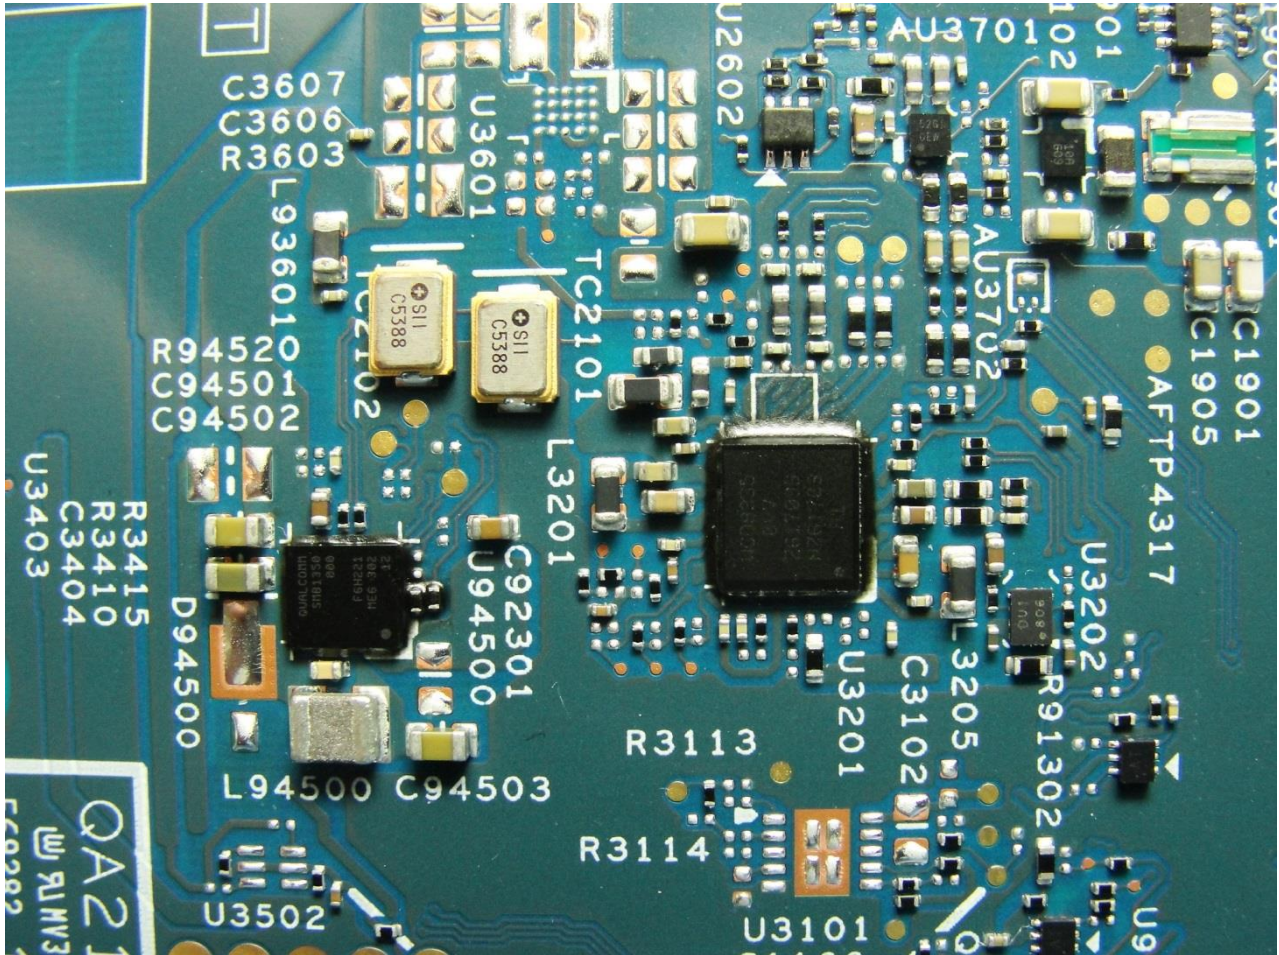

Brand Name: Zebra / Model Name: TC56CJ

Brand Name: Zebra / Model Name: TC56CJ

Brand Name: Zebra / Model Name: TC56CJ

Brand Name: Zebra / Model Name: TC56CJ

Brand Name: Zebra / Model Name: TC56CJ

Brand Name: Zebra / Model Name: TC56CJ

Brand Name: Zebra / Model Name: TC56CJ

WWAN Antenna

Brand Name: Zebra / Model Name: TC56CJ

Brand Name: Zebra / Model Name: TC56CJ

Diversity Antenna

Brand Name: Zebra / Model Name: TC56CJ

Brand Name: Zebra / Model Name: TC56CJ

Bluetooth & WLAN Antenna

Brand Name: Zebra / Model Name: TC56CJ

Brand Name: Zebra / Model Name: TC56CJ

Brand Name: Zebra / Model Name: TC56CJ

Brand Name: Zebra / Model Name: TC56CJ