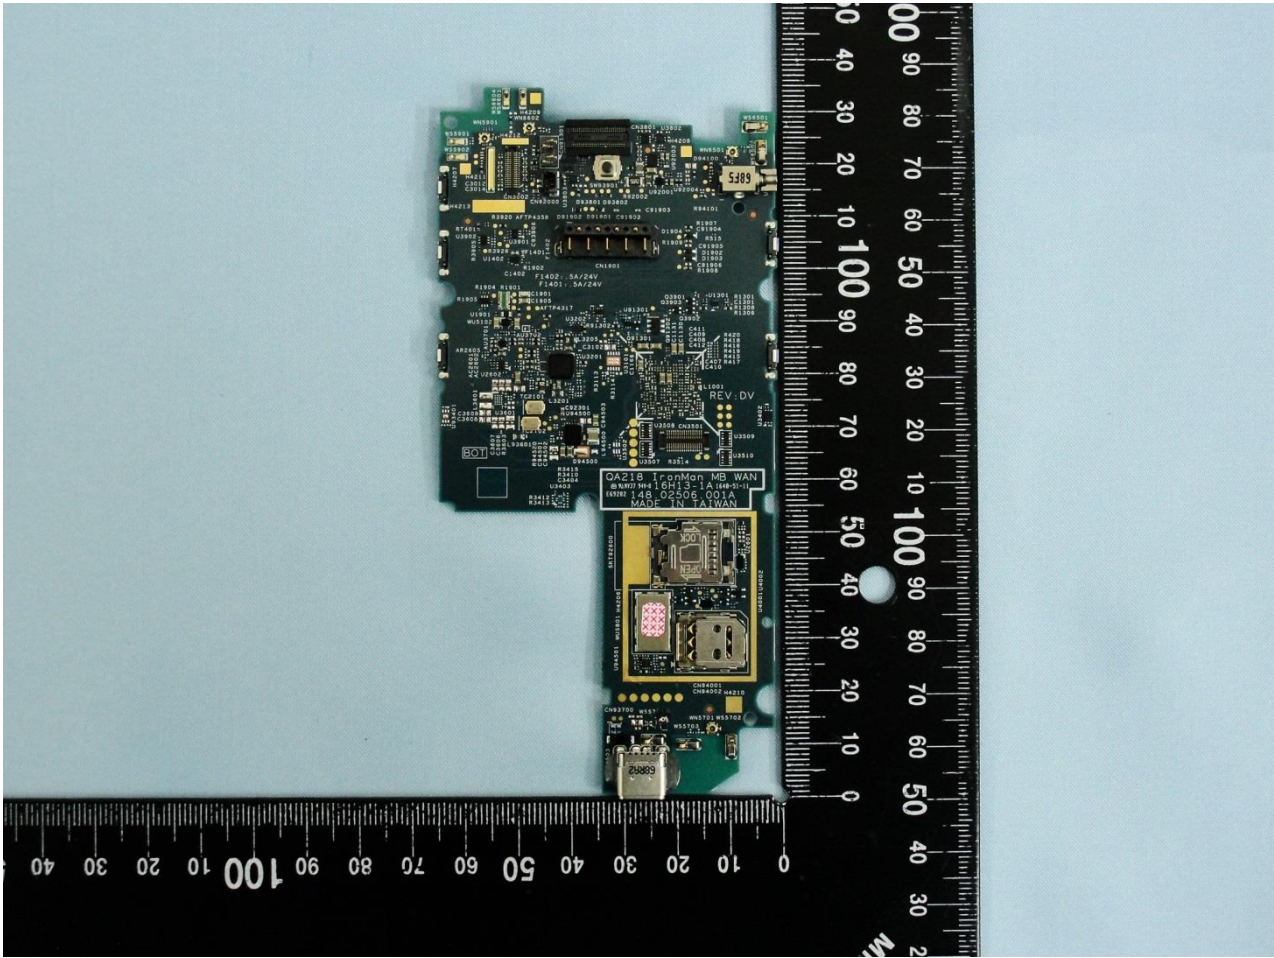

Brand Name: Zebra / Model Name: TC56CJ

Brand Name: Zebra / Model Name: TC56CJ

Brand Name: Zebra / Model Name: TC56CJ

Brand Name: Zebra / Model Name: TC56CJ

Brand Name: Zebra / Model Name: TC56CJ

Brand Name: Zebra / Model Name: TC56CJ

Brand Name: Zebra / Model Name: TC56CJ

WWAN Antenna

Brand Name: Zebra / Model Name: TC56CJ

Brand Name: Zebra / Model Name: TC56CJ

Diversity Antenna

Brand Name: Zebra / Model Name: TC56CJ

Brand Name: Zebra / Model Name: TC56CJ

Bluetooth & WLAN Antenna

Brand Name: Zebra / Model Name: TC56CJ

Brand Name: Zebra / Model Name: TC56CJ

Brand Name: Zebra / Model Name: TC56CJ

Brand Name: Zebra / Model Name: TC56CJ