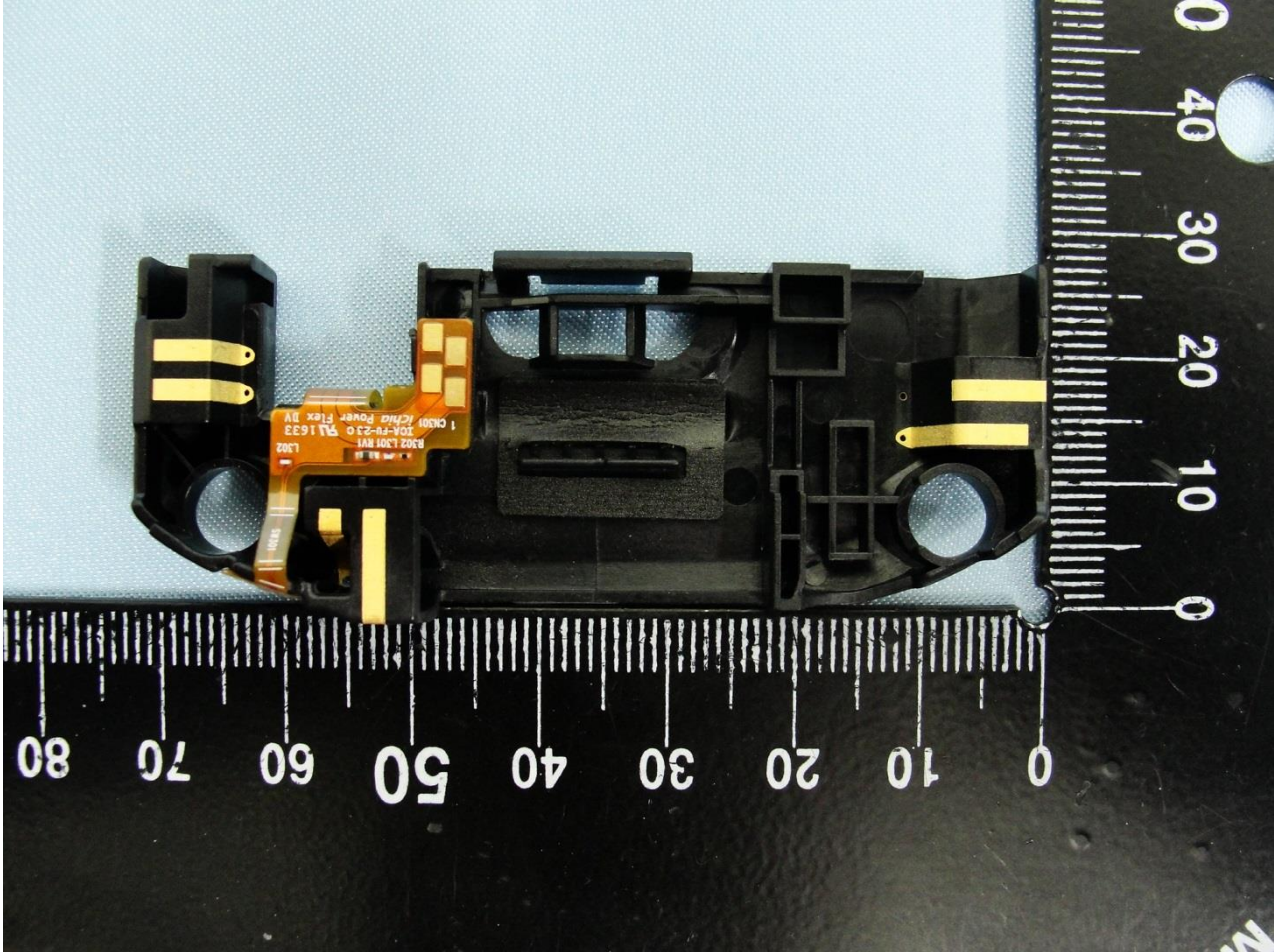

Brand Name: Zebra / Model Name: TC56CJ

Brand Name: Zebra / Model Name: TC56CJ

Brand Name: Zebra / Model Name: TC56CJ

Brand Name: Zebra / Model Name: TC56CJ

Brand Name: Zebra / Model Name: TC56CJ

Brand Name: Zebra / Model Name: TC56CJ

Brand Name: Zebra / Model Name: TC56CJ

WWAN Antenna

Brand Name: Zebra / Model Name: TC56CJ

Brand Name: Zebra / Model Name: TC56CJ

Diversity Antenna

Brand Name: Zebra / Model Name: TC56CJ

Brand Name: Zebra / Model Name: TC56CJ

Bluetooth & WLAN Antenna

Brand Name: Zebra / Model Name: TC56CJ

Brand Name: Zebra / Model Name: TC56CJ

Brand Name: Zebra / Model Name: TC56CJ

Brand Name: Zebra / Model Name: TC56CJ