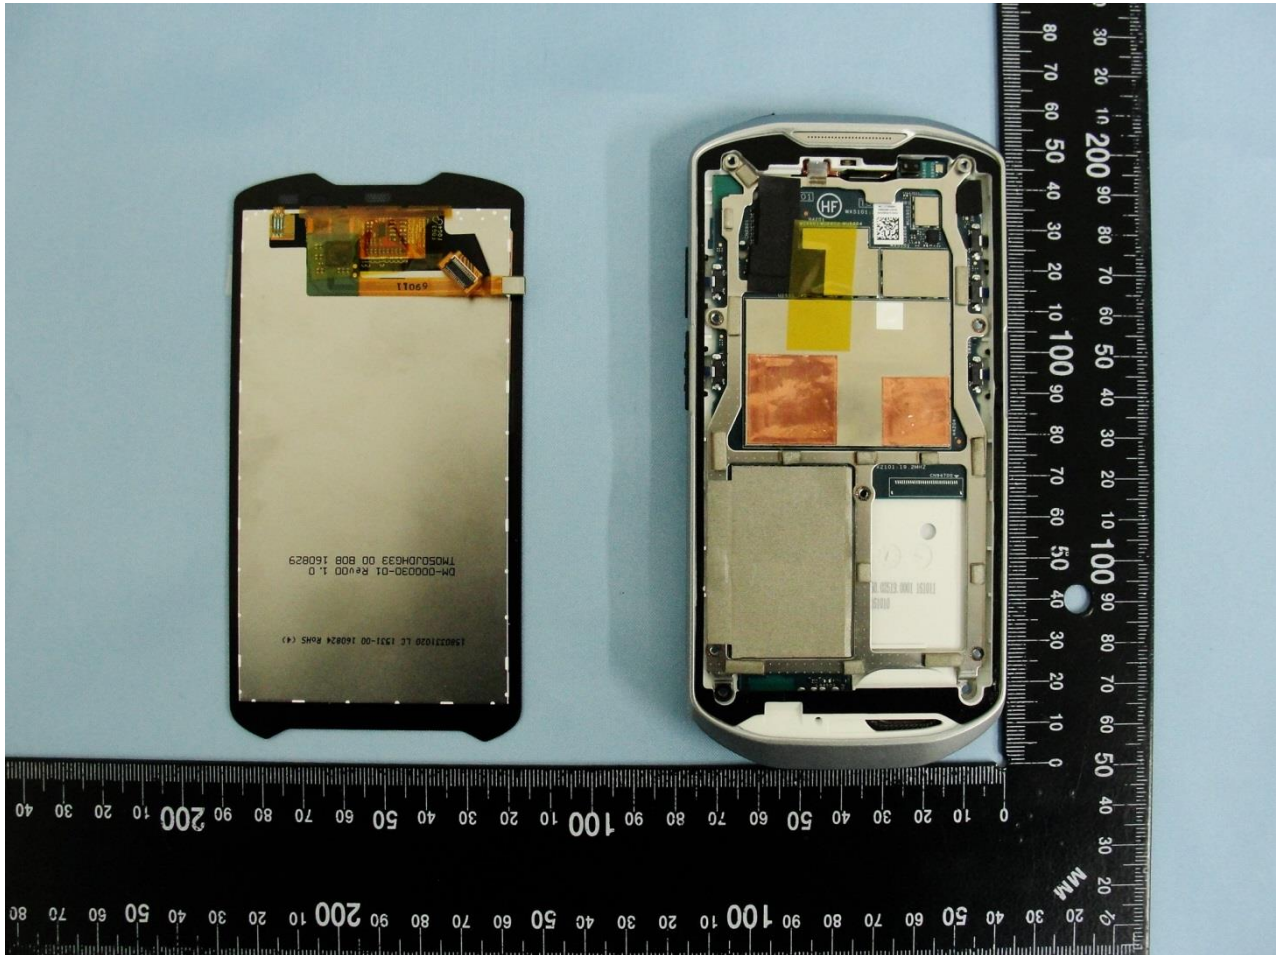

Brand Name: Zebra / Model Name: TC56CJ