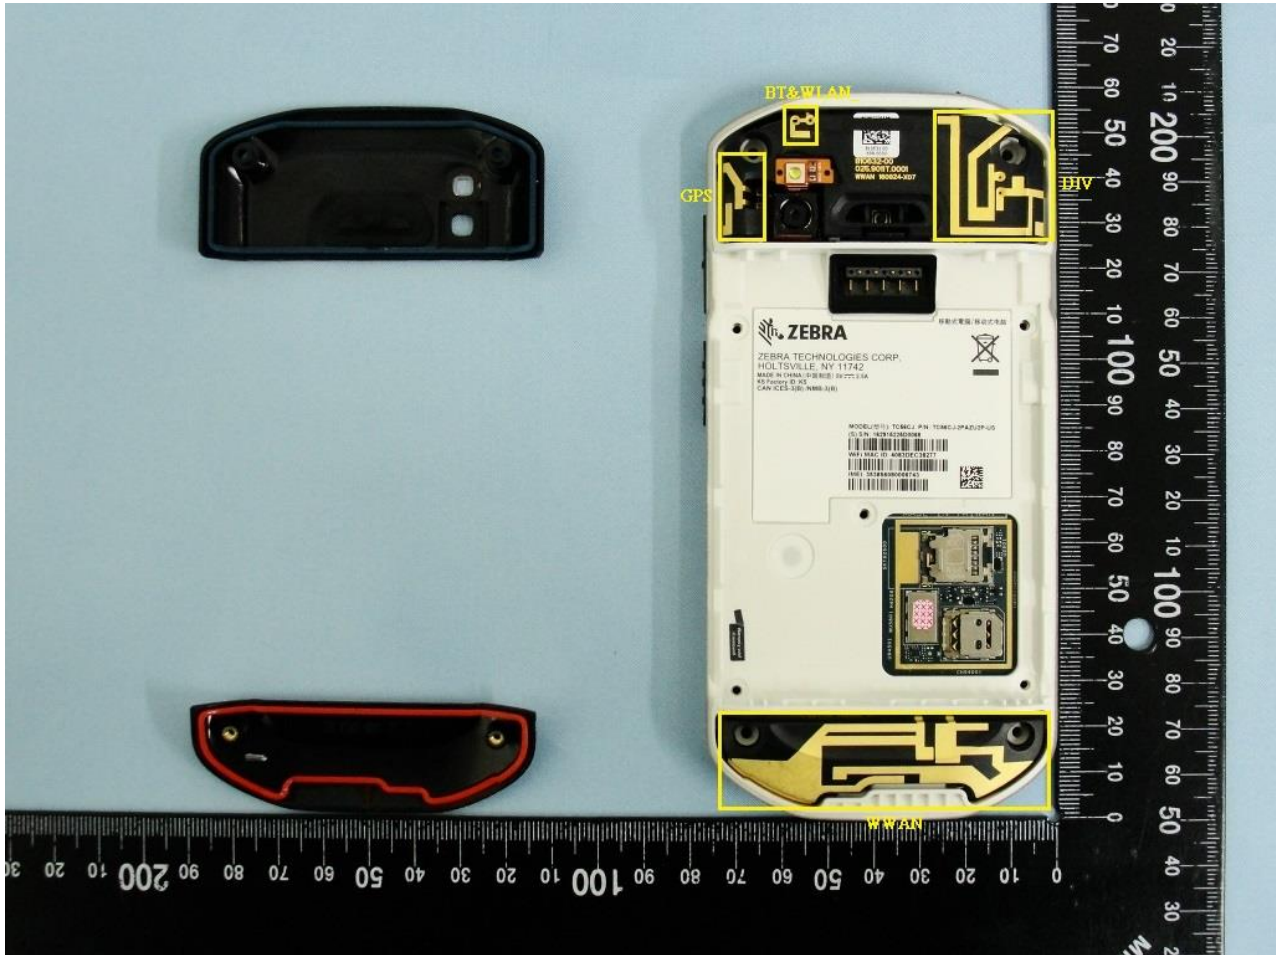

3. Internal Photograph of EUT

Brand Name: Zebra / Model Name: TC56CJ