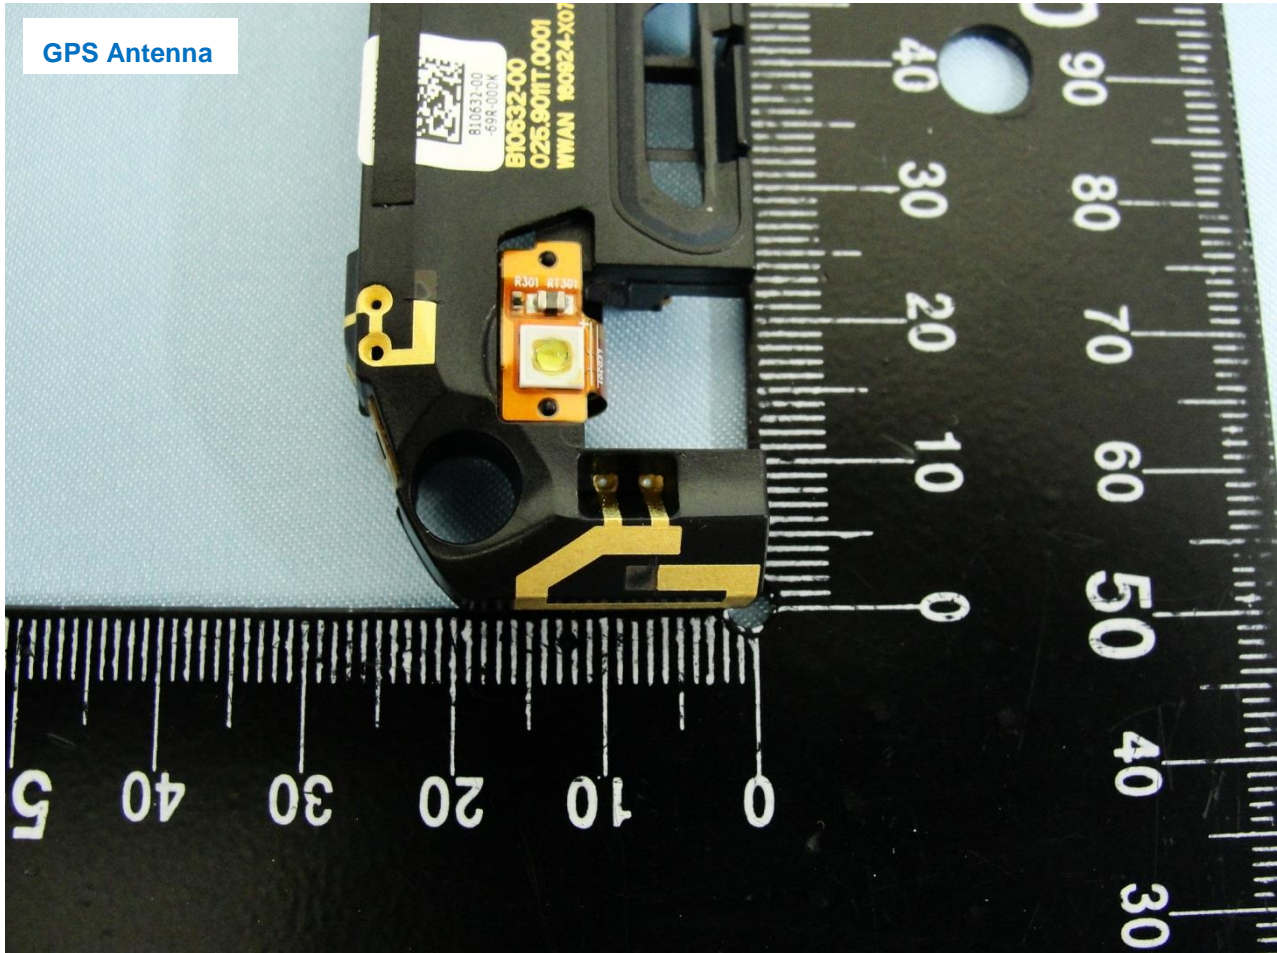

Brand Name: Zebra / Model Name: TC56CJ

Brand Name: Zebra / Model Name: TC56CJ

Brand Name: Zebra / Model Name: TC56CJ

Brand Name: Zebra / Model Name: TC56CJ

Brand Name: Zebra / Model Name: TC56CJ

Brand Name: Zebra / Model Name: TC56CJ

Brand Name: Zebra / Model Name: TC56CJ

WWAN Antenna

Brand Name: Zebra / Model Name: TC56CJ

Brand Name: Zebra / Model Name: TC56CJ

Diversity Antenna

Brand Name: Zebra / Model Name: TC56CJ

Brand Name: Zebra / Model Name: TC56CJ

Bluetooth & WLAN Antenna

Brand Name: Zebra / Model Name: TC56CJ

Brand Name: Zebra / Model Name: TC56CJ

Brand Name: Zebra / Model Name: TC56CJ

Brand Name: Zebra / Model Name: TC56CJ