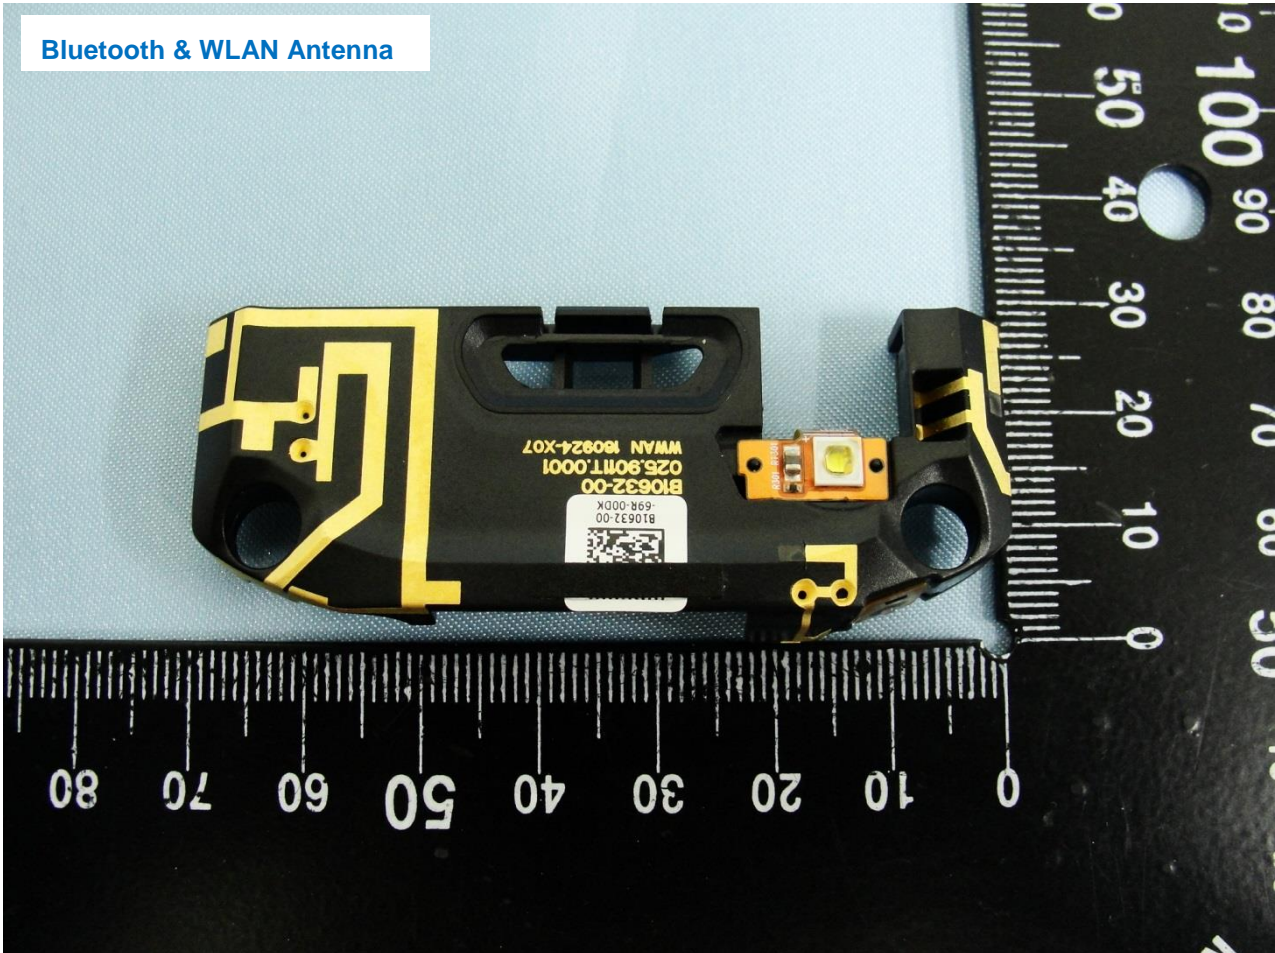

Brand Name: Zebra / Model Name: TC56CJ

Brand Name: Zebra / Model Name: TC56CJ

Brand Name: Zebra / Model Name: TC56CJ

Brand Name: Zebra / Model Name: TC56CJ

Brand Name: Zebra / Model Name: TC56CJ

Brand Name: Zebra / Model Name: TC56CJ

Brand Name: Zebra / Model Name: TC56CJ

WWAN Antenna

Brand Name: Zebra / Model Name: TC56CJ

Brand Name: Zebra / Model Name: TC56CJ

Diversity Antenna

Brand Name: Zebra / Model Name: TC56CJ

Brand Name: Zebra / Model Name: TC56CJ

Bluetooth & WLAN Antenna

Brand Name: Zebra / Model Name: TC56CJ

Brand Name: Zebra / Model Name: TC56CJ

Brand Name: Zebra / Model Name: TC56CJ

Brand Name: Zebra / Model Name: TC56CJ