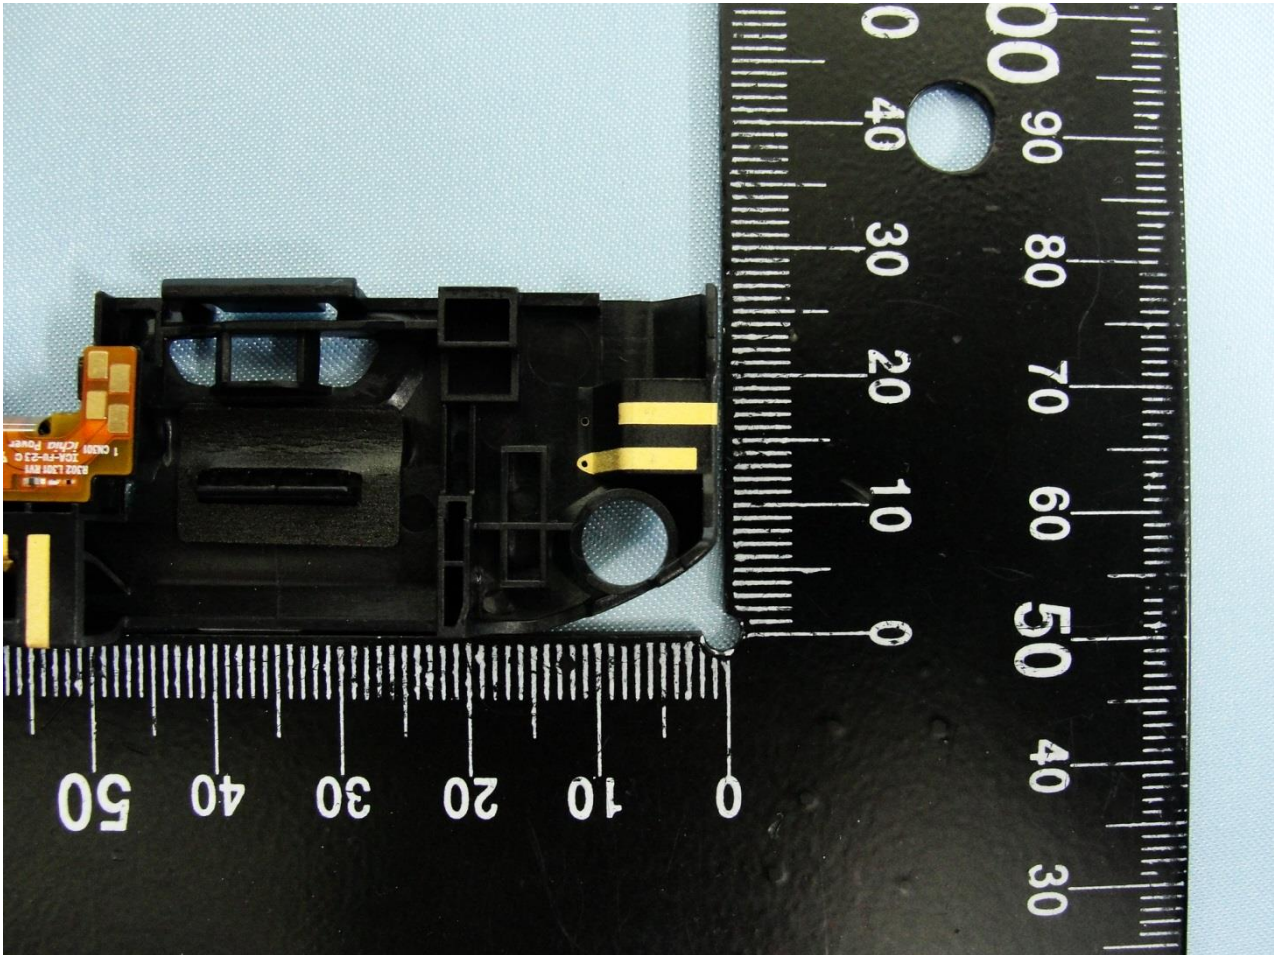

Brand Name: Zebra / Model Name: TC56CJ

Brand Name: Zebra / Model Name: TC56CJ

Brand Name: Zebra / Model Name: TC56CJ

Brand Name: Zebra / Model Name: TC56CJ

Brand Name: Zebra / Model Name: TC56CJ

Brand Name: Zebra / Model Name: TC56CJ

Brand Name: Zebra / Model Name: TC56CJ

WWAN Antenna

Brand Name: Zebra / Model Name: TC56CJ

Brand Name: Zebra / Model Name: TC56CJ

Diversity Antenna

Brand Name: Zebra / Model Name: TC56CJ

Brand Name: Zebra / Model Name: TC56CJ

Bluetooth & WLAN Antenna

Brand Name: Zebra / Model Name: TC56CJ

Brand Name: Zebra / Model Name: TC56CJ

Brand Name: Zebra / Model Name: TC56CJ

Brand Name: Zebra / Model Name: TC56CJ