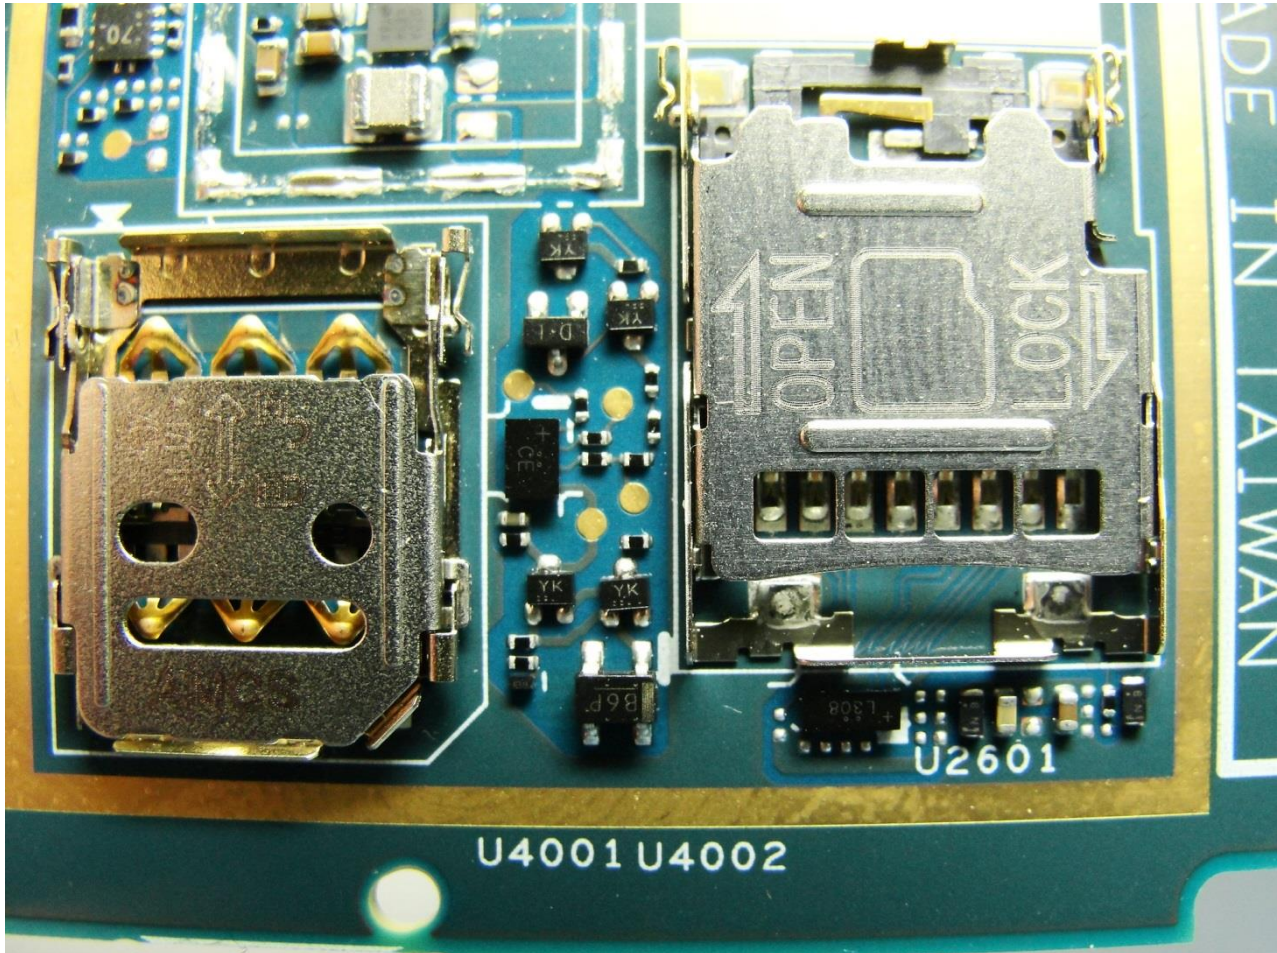

Brand Name: Zebra / Model Name: TC56CJ

Brand Name: Zebra / Model Name: TC56CJ

Brand Name: Zebra / Model Name: TC56CJ

Brand Name: Zebra / Model Name: TC56CJ

Brand Name: Zebra / Model Name: TC56CJ

Brand Name: Zebra / Model Name: TC56CJ

Brand Name: Zebra / Model Name: TC56CJ

WWAN Antenna

Brand Name: Zebra / Model Name: TC56CJ

Brand Name: Zebra / Model Name: TC56CJ

Diversity Antenna

Brand Name: Zebra / Model Name: TC56CJ

Brand Name: Zebra / Model Name: TC56CJ

Bluetooth & WLAN Antenna

Brand Name: Zebra / Model Name: TC56CJ

Brand Name: Zebra / Model Name: TC56CJ

Brand Name: Zebra / Model Name: TC56CJ

Brand Name: Zebra / Model Name: TC56CJ