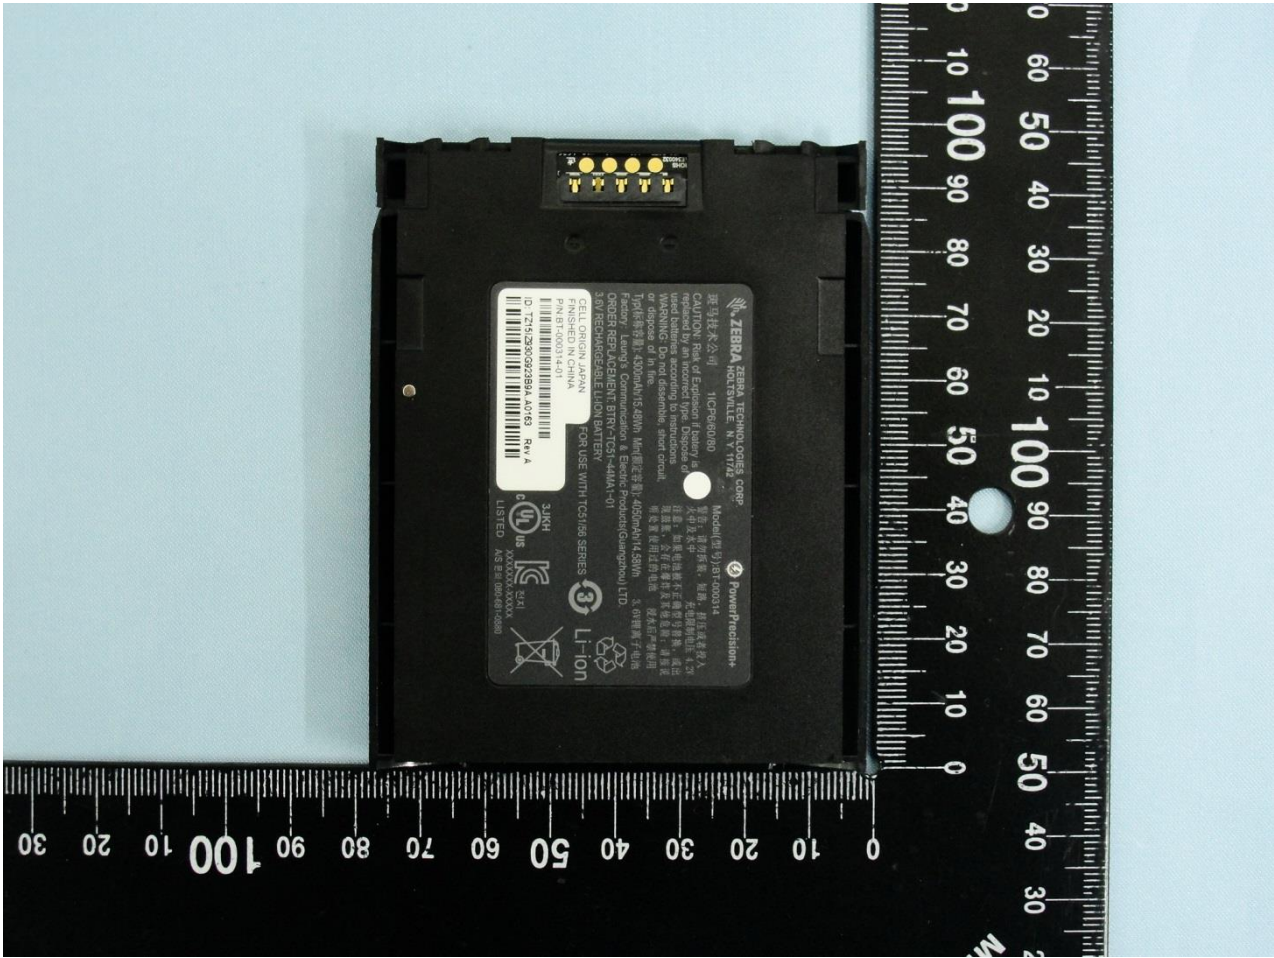

Brand Name: Zebra / Model Name: TC56CJ