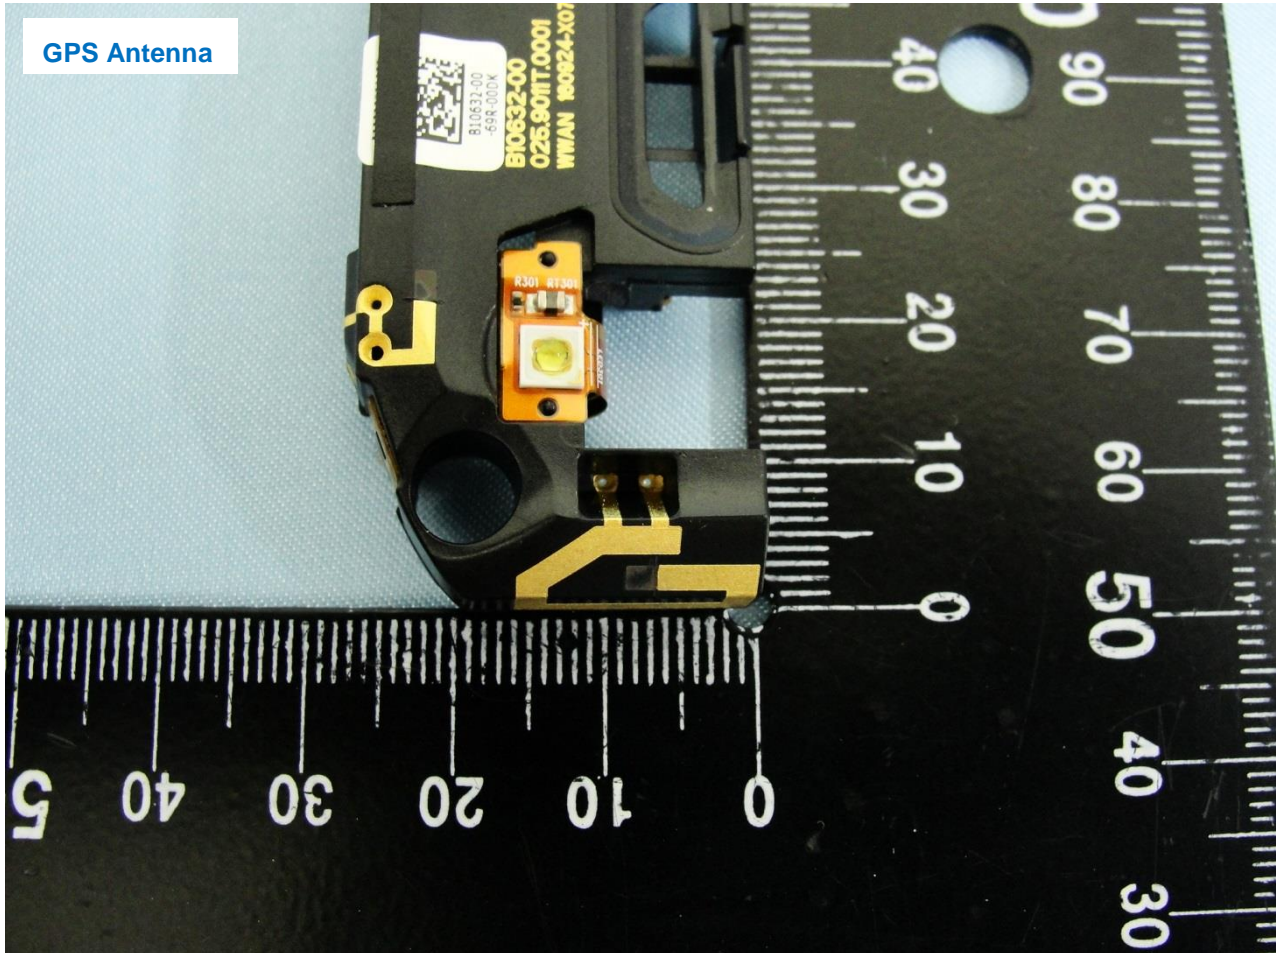

Brand Name: Zebra / Model Name: TC56CJ

Brand Name: Zebra / Model Name: TC56CJ

Brand Name: Zebra / Model Name: TC56CJ

Brand Name: Zebra / Model Name: TC56CJ

Brand Name: Zebra / Model Name: TC56CJ

Brand Name: Zebra / Model Name: TC56CJ

WWAN Antenna

Brand Name: Zebra / Model Name: TC56CJ

Brand Name: Zebra / Model Name: TC56CJ

Diversity Antenna

Brand Name: Zebra / Model Name: TC56CJ

Brand Name: Zebra / Model Name: TC56CJ

Bluetooth & WLAN Antenna

Brand Name: Zebra / Model Name: TC56CJ

Brand Name: Zebra / Model Name: TC56CJ

Brand Name: Zebra / Model Name: TC56CJ

Brand Name: Zebra / Model Name: TC56CJ