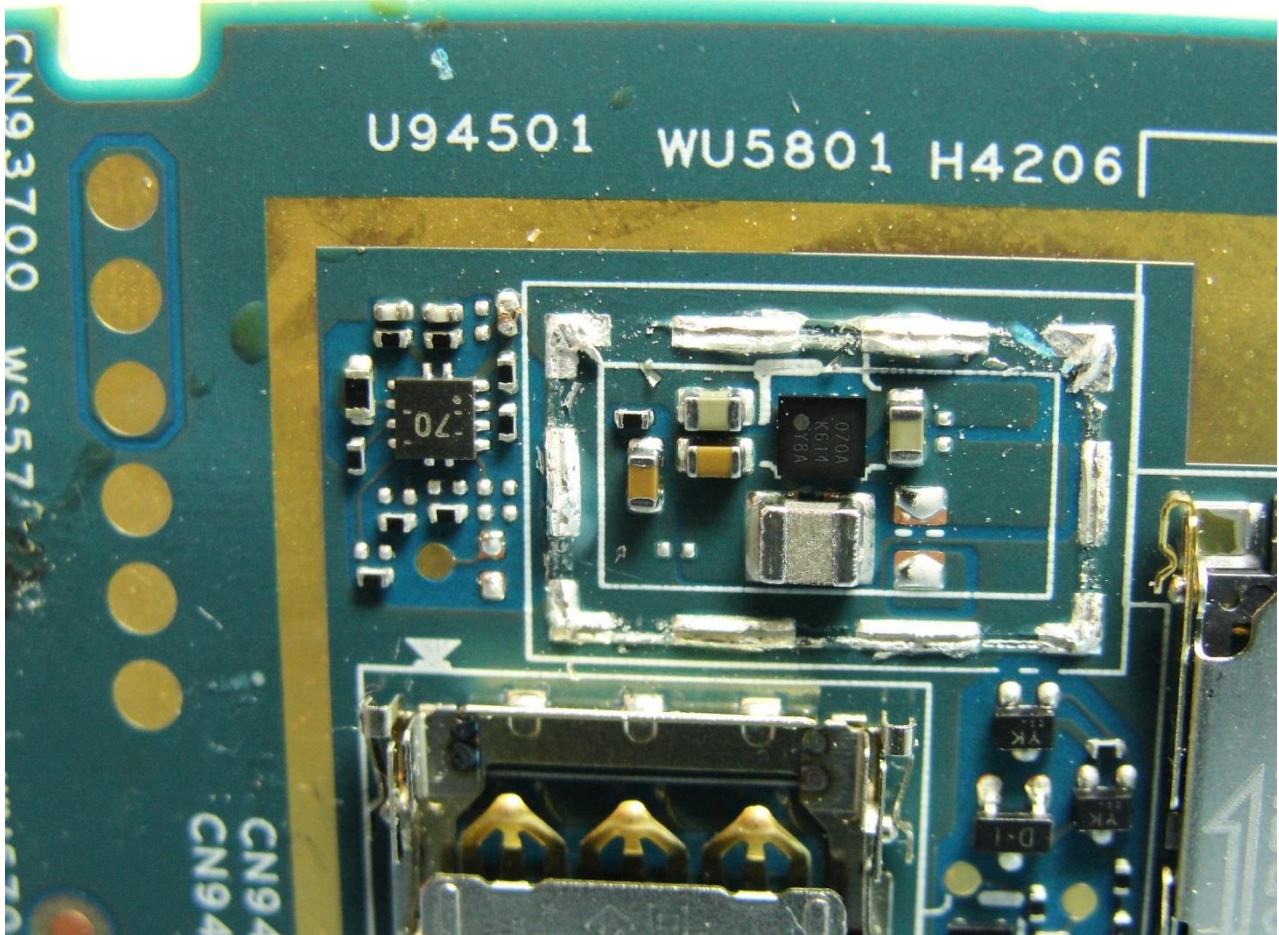

Brand Name: Zebra / Model Name: TC56CJ

Brand Name: Zebra / Model Name: TC56CJ

Brand Name: Zebra / Model Name: TC56CJ

Brand Name: Zebra / Model Name: TC56CJ

Brand Name: Zebra / Model Name: TC56CJ

Brand Name: Zebra / Model Name: TC56CJ

WWAN Antenna

Brand Name: Zebra / Model Name: TC56CJ

Brand Name: Zebra / Model Name: TC56CJ

Diversity Antenna

Brand Name: Zebra / Model Name: TC56CJ

Brand Name: Zebra / Model Name: TC56CJ

Bluetooth & WLAN Antenna

Brand Name: Zebra / Model Name: TC56CJ

Brand Name: Zebra / Model Name: TC56CJ

Brand Name: Zebra / Model Name: TC56CJ

Brand Name: Zebra / Model Name: TC56CJ