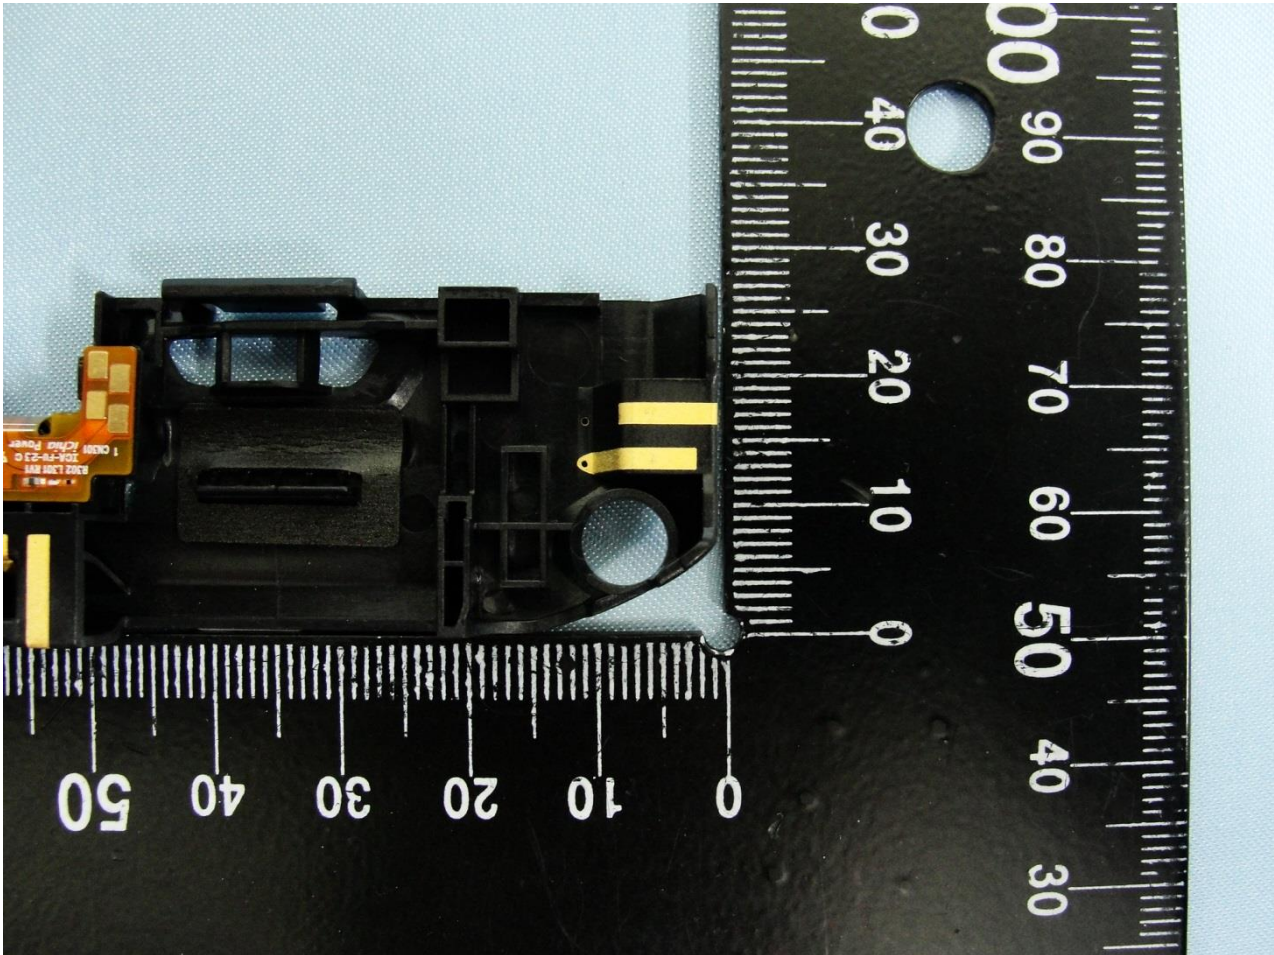

Brand Name: Zebra / Model Name: TC56CJ

Brand Name: Zebra / Model Name: TC56CJ

Brand Name: Zebra / Model Name: TC56CJ

Brand Name: Zebra / Model Name: TC56CJ

Brand Name: Zebra / Model Name: TC56CJ

Brand Name: Zebra / Model Name: TC56CJ

WWAN Antenna

Brand Name: Zebra / Model Name: TC56CJ

Brand Name: Zebra / Model Name: TC56CJ

Diversity Antenna

Brand Name: Zebra / Model Name: TC56CJ

Brand Name: Zebra / Model Name: TC56CJ

Bluetooth & WLAN Antenna

Brand Name: Zebra / Model Name: TC56CJ

Brand Name: Zebra / Model Name: TC56CJ

Brand Name: Zebra / Model Name: TC56CJ

Brand Name: Zebra / Model Name: TC56CJ