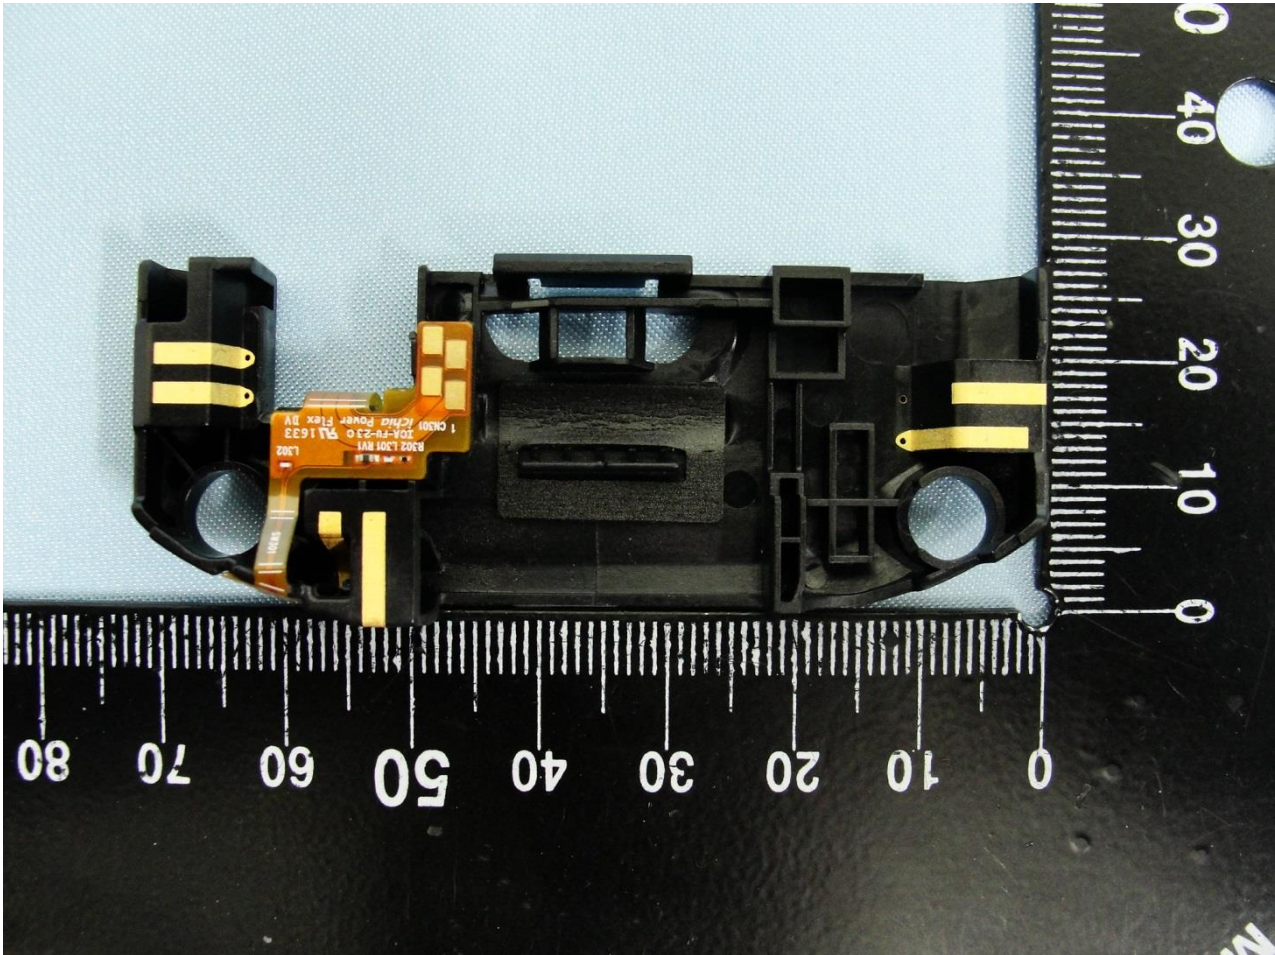

Brand Name: Zebra / Model Name: TC56CJ

Brand Name: Zebra / Model Name: TC56CJ

Brand Name: Zebra / Model Name: TC56CJ

Brand Name: Zebra / Model Name: TC56CJ

Brand Name: Zebra / Model Name: TC56CJ

Brand Name: Zebra / Model Name: TC56CJ

WWAN Antenna

Brand Name: Zebra / Model Name: TC56CJ

Brand Name: Zebra / Model Name: TC56CJ

Diversity Antenna

Brand Name: Zebra / Model Name: TC56CJ

Brand Name: Zebra / Model Name: TC56CJ

Bluetooth & WLAN Antenna

Brand Name: Zebra / Model Name: TC56CJ

Brand Name: Zebra / Model Name: TC56CJ

Brand Name: Zebra / Model Name: TC56CJ

Brand Name: Zebra / Model Name: TC56CJ