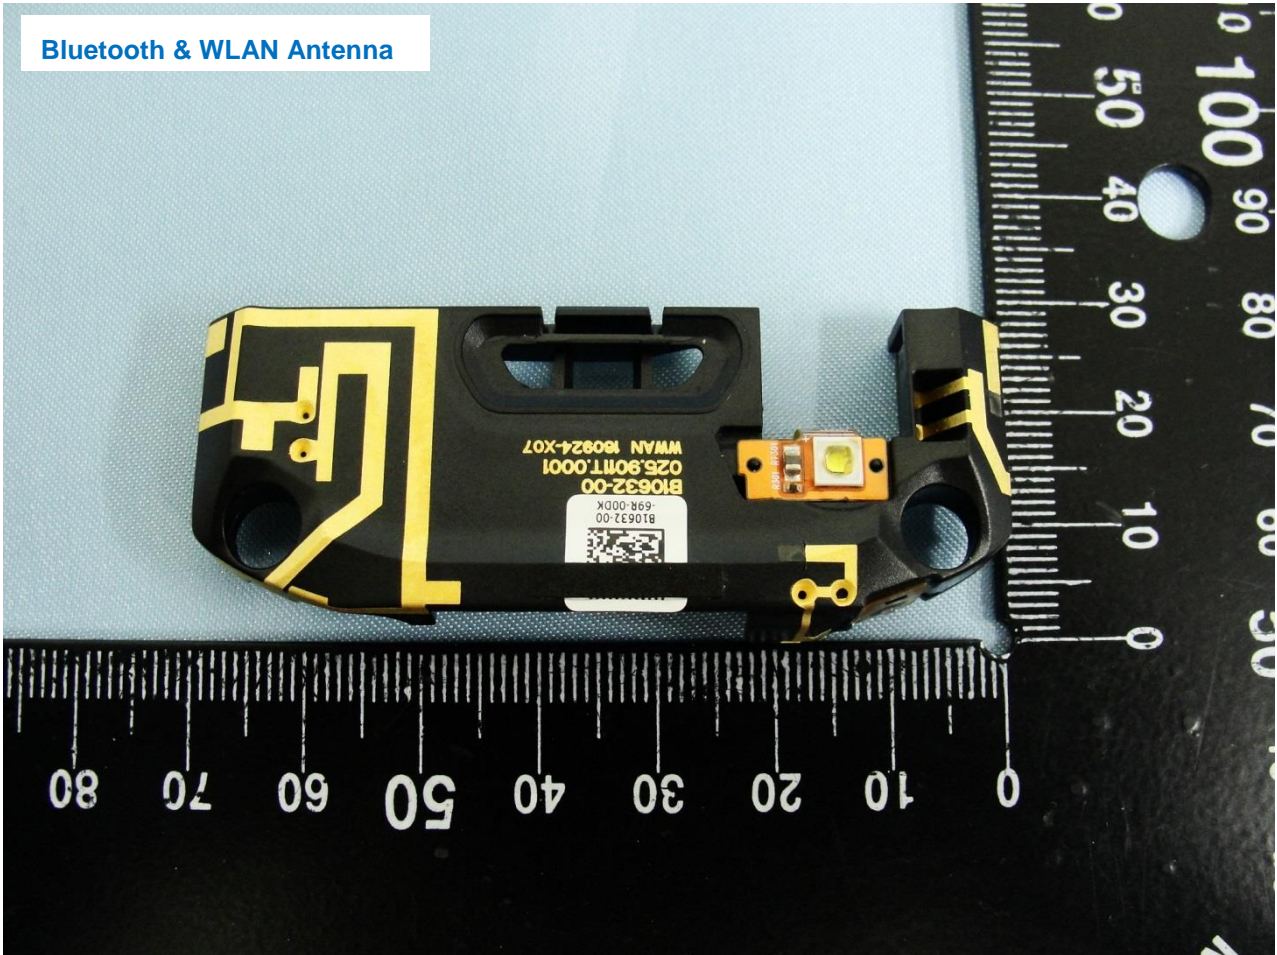

Brand Name: Zebra / Model Name: TC56CJ

Brand Name: Zebra / Model Name: TC56CJ

Brand Name: Zebra / Model Name: TC56CJ

Brand Name: Zebra / Model Name: TC56CJ

Brand Name: Zebra / Model Name: TC56CJ

Brand Name: Zebra / Model Name: TC56CJ

WWAN Antenna

Brand Name: Zebra / Model Name: TC56CJ

Brand Name: Zebra / Model Name: TC56CJ

Diversity Antenna

Brand Name: Zebra / Model Name: TC56CJ

Brand Name: Zebra / Model Name: TC56CJ

Bluetooth & WLAN Antenna

Brand Name: Zebra / Model Name: TC56CJ

Brand Name: Zebra / Model Name: TC56CJ

Brand Name: Zebra / Model Name: TC56CJ

Brand Name: Zebra / Model Name: TC56CJ