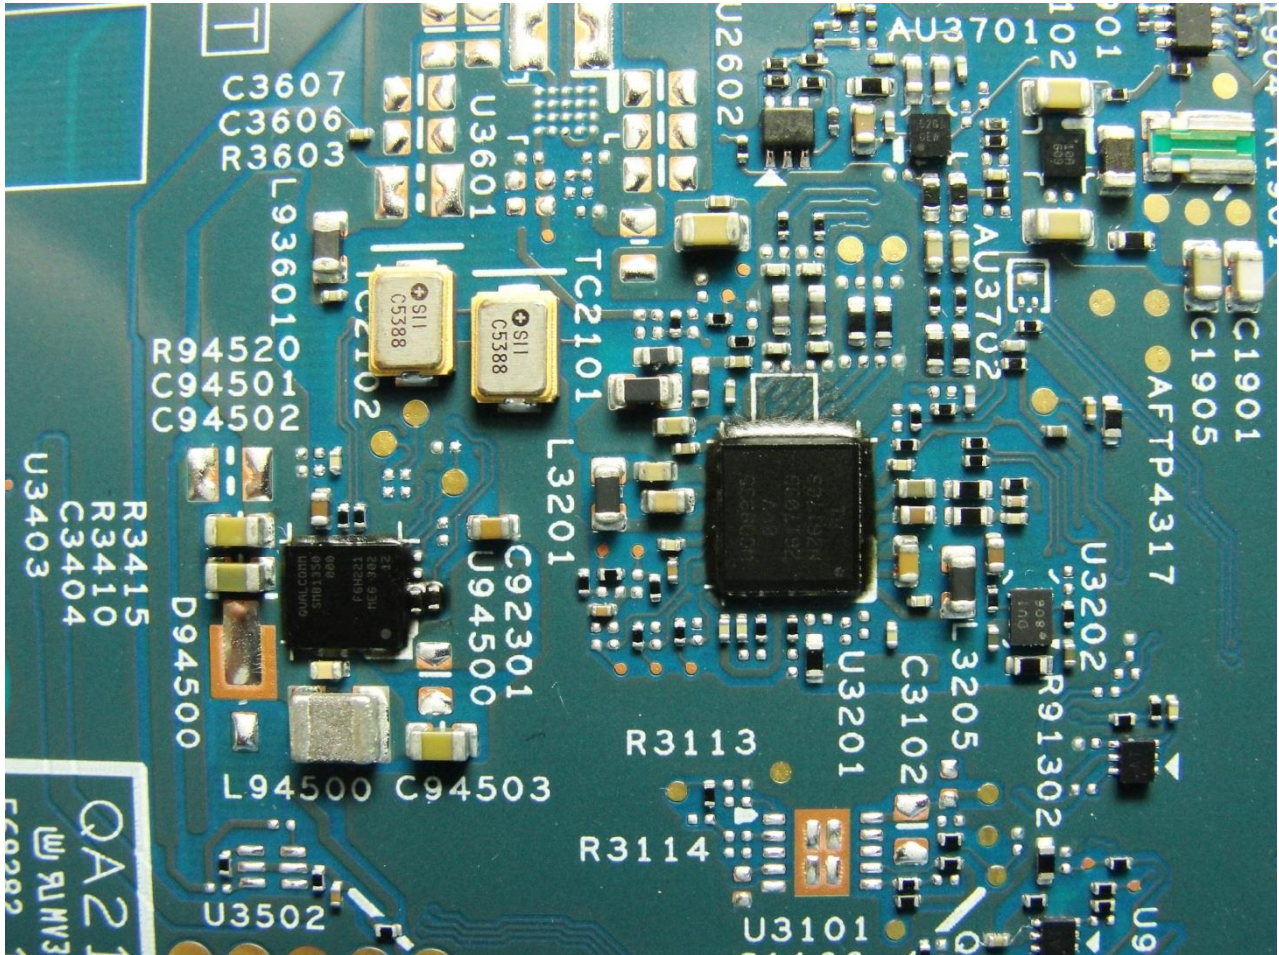

Brand Name: Zebra / Model Name: TC56CJ

Brand Name: Zebra / Model Name: TC56CJ

Brand Name: Zebra / Model Name: TC56CJ

Brand Name: Zebra / Model Name: TC56CJ

Brand Name: Zebra / Model Name: TC56CJ

Brand Name: Zebra / Model Name: TC56CJ

WWAN Antenna

Brand Name: Zebra / Model Name: TC56CJ

Brand Name: Zebra / Model Name: TC56CJ

Diversity Antenna

Brand Name: Zebra / Model Name: TC56CJ

Brand Name: Zebra / Model Name: TC56CJ

Bluetooth & WLAN Antenna

Brand Name: Zebra / Model Name: TC56CJ

Brand Name: Zebra / Model Name: TC56CJ

Brand Name: Zebra / Model Name: TC56CJ

Brand Name: Zebra / Model Name: TC56CJ