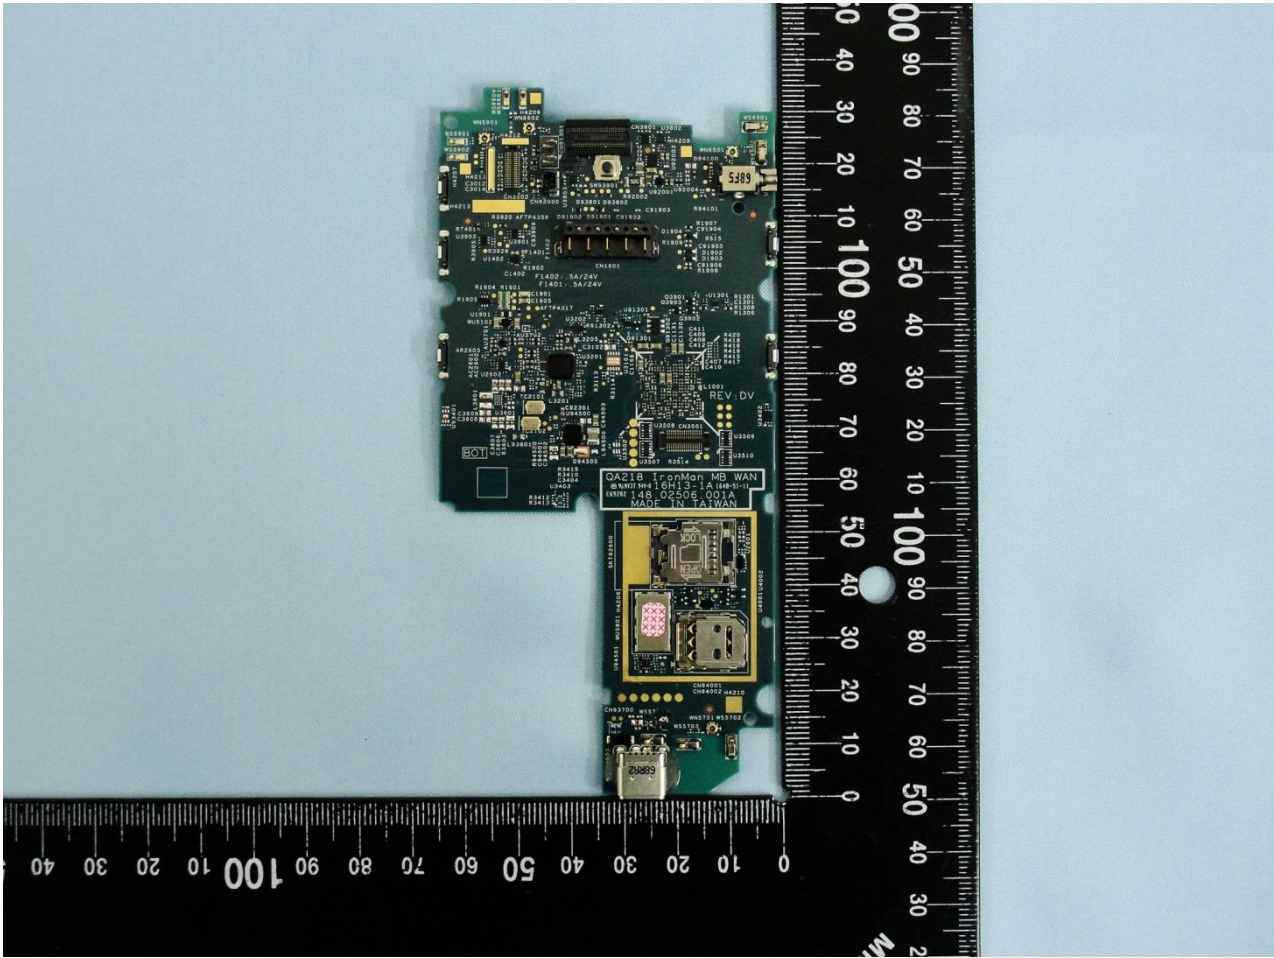

Brand Name: Zebra / Model Name: TC56CJ

Brand Name: Zebra / Model Name: TC56CJ

Brand Name: Zebra / Model Name: TC56CJ

Brand Name: Zebra / Model Name: TC56CJ

Brand Name: Zebra / Model Name: TC56CJ

Brand Name: Zebra / Model Name: TC56CJ

WWAN Antenna

Brand Name: Zebra / Model Name: TC56CJ

Brand Name: Zebra / Model Name: TC56CJ

Diversity Antenna

Brand Name: Zebra / Model Name: TC56CJ

Brand Name: Zebra / Model Name: TC56CJ

Bluetooth & WLAN Antenna

Brand Name: Zebra / Model Name: TC56CJ

Brand Name: Zebra / Model Name: TC56CJ

Brand Name: Zebra / Model Name: TC56CJ

Brand Name: Zebra / Model Name: TC56CJ