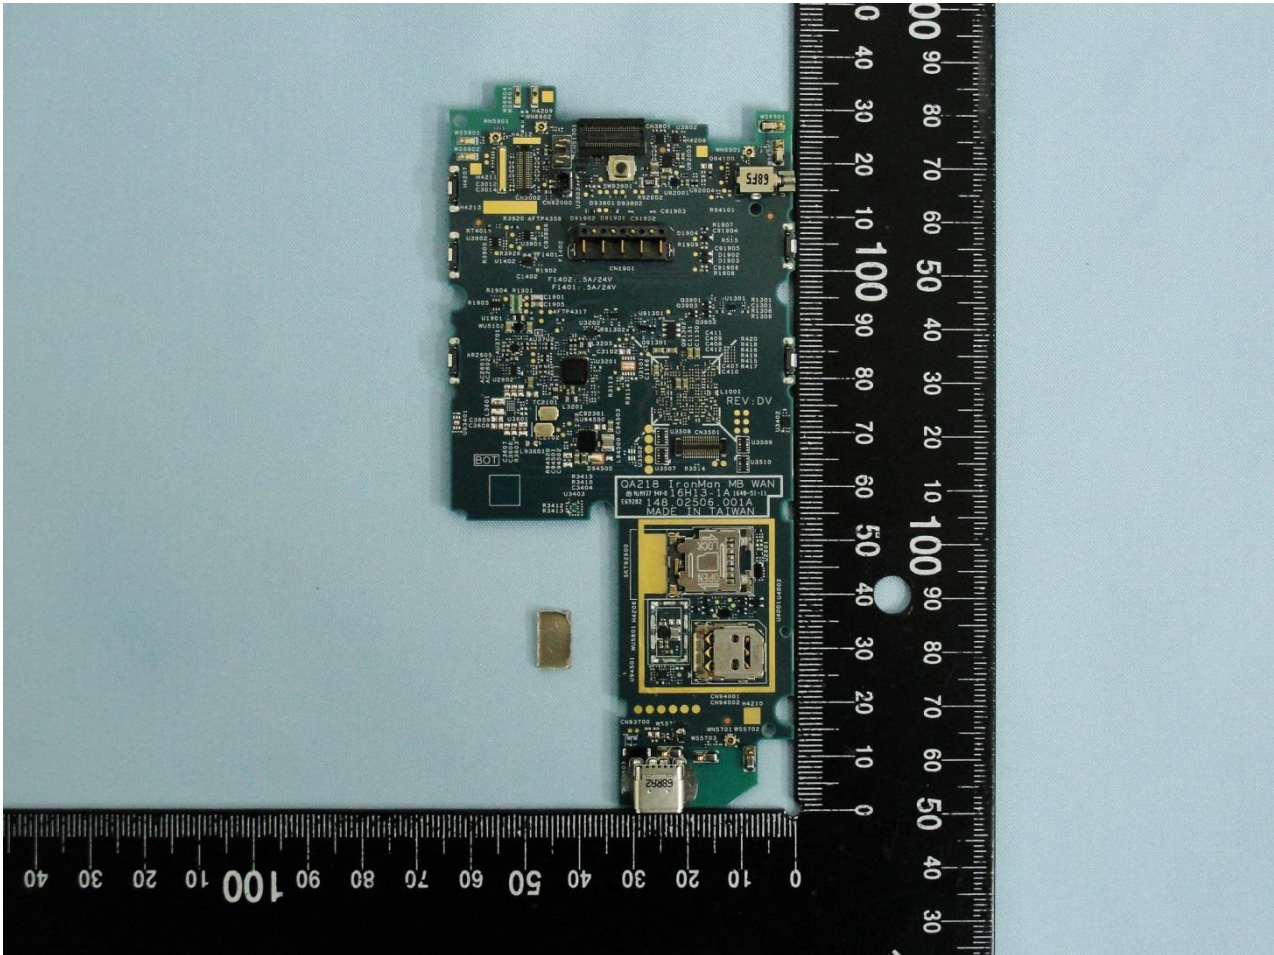

Brand Name: Zebra / Model Name: TC56CJ

Brand Name: Zebra / Model Name: TC56CJ

Brand Name: Zebra / Model Name: TC56CJ

Brand Name: Zebra / Model Name: TC56CJ

Brand Name: Zebra / Model Name: TC56CJ

Brand Name: Zebra / Model Name: TC56CJ

WWAN Antenna

Brand Name: Zebra / Model Name: TC56CJ

Brand Name: Zebra / Model Name: TC56CJ

Diversity Antenna

Brand Name: Zebra / Model Name: TC56CJ

Brand Name: Zebra / Model Name: TC56CJ

Bluetooth & WLAN Antenna

Brand Name: Zebra / Model Name: TC56CJ

Brand Name: Zebra / Model Name: TC56CJ

Brand Name: Zebra / Model Name: TC56CJ

Brand Name: Zebra / Model Name: TC56CJ