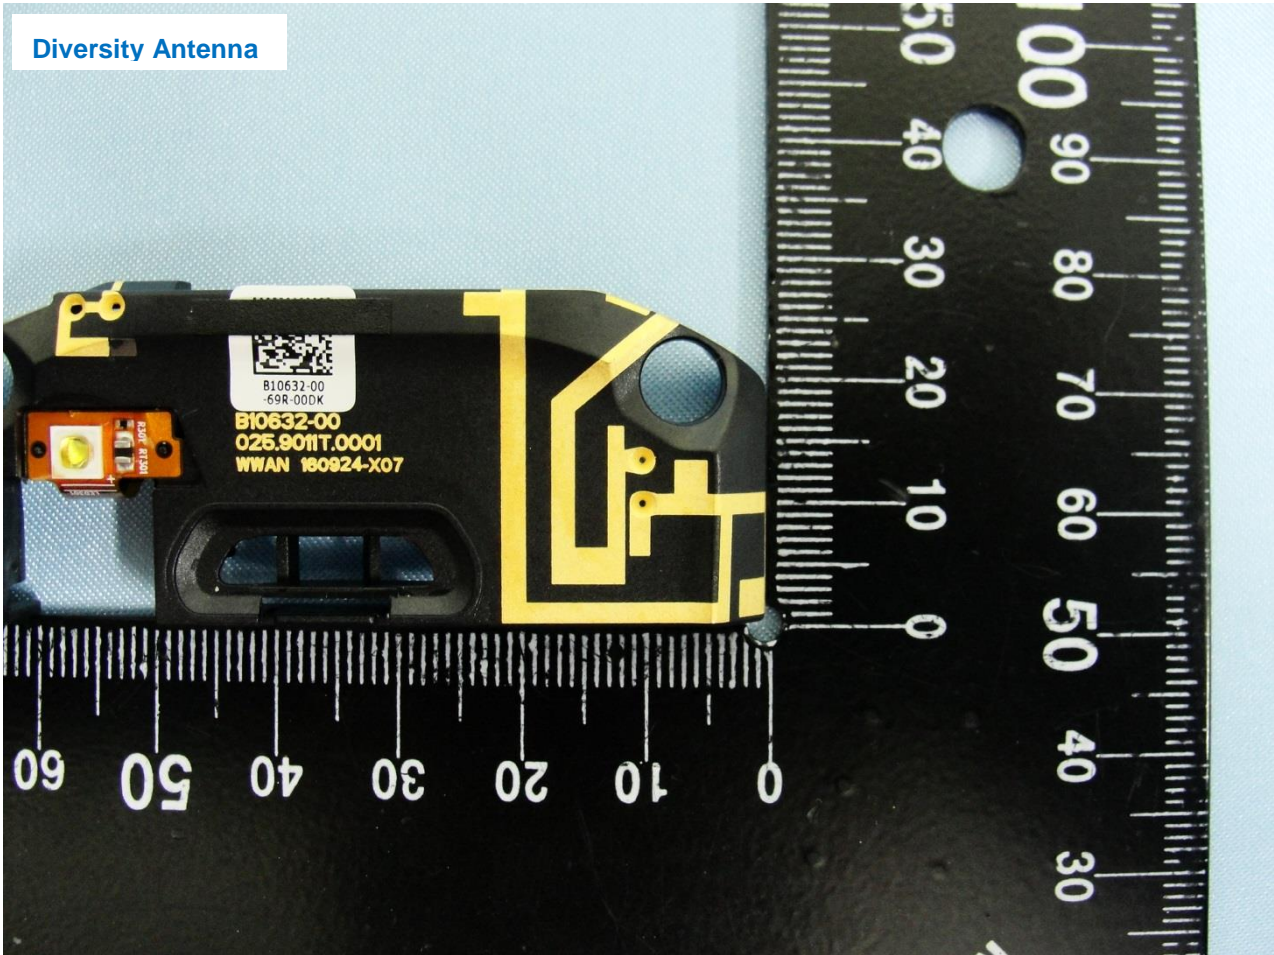

Brand Name: Zebra / Model Name: TC56CJ

Brand Name: Zebra / Model Name: TC56CJ

Brand Name: Zebra / Model Name: TC56CJ

Brand Name: Zebra / Model Name: TC56CJ

Brand Name: Zebra / Model Name: TC56CJ

Brand Name: Zebra / Model Name: TC56CJ

WWAN Antenna

Brand Name: Zebra / Model Name: TC56CJ

Brand Name: Zebra / Model Name: TC56CJ

Diversity Antenna

Brand Name: Zebra / Model Name: TC56CJ

Brand Name: Zebra / Model Name: TC56CJ

Bluetooth & WLAN Antenna

Brand Name: Zebra / Model Name: TC56CJ

Brand Name: Zebra / Model Name: TC56CJ

Brand Name: Zebra / Model Name: TC56CJ

Brand Name: Zebra / Model Name: TC56CJ