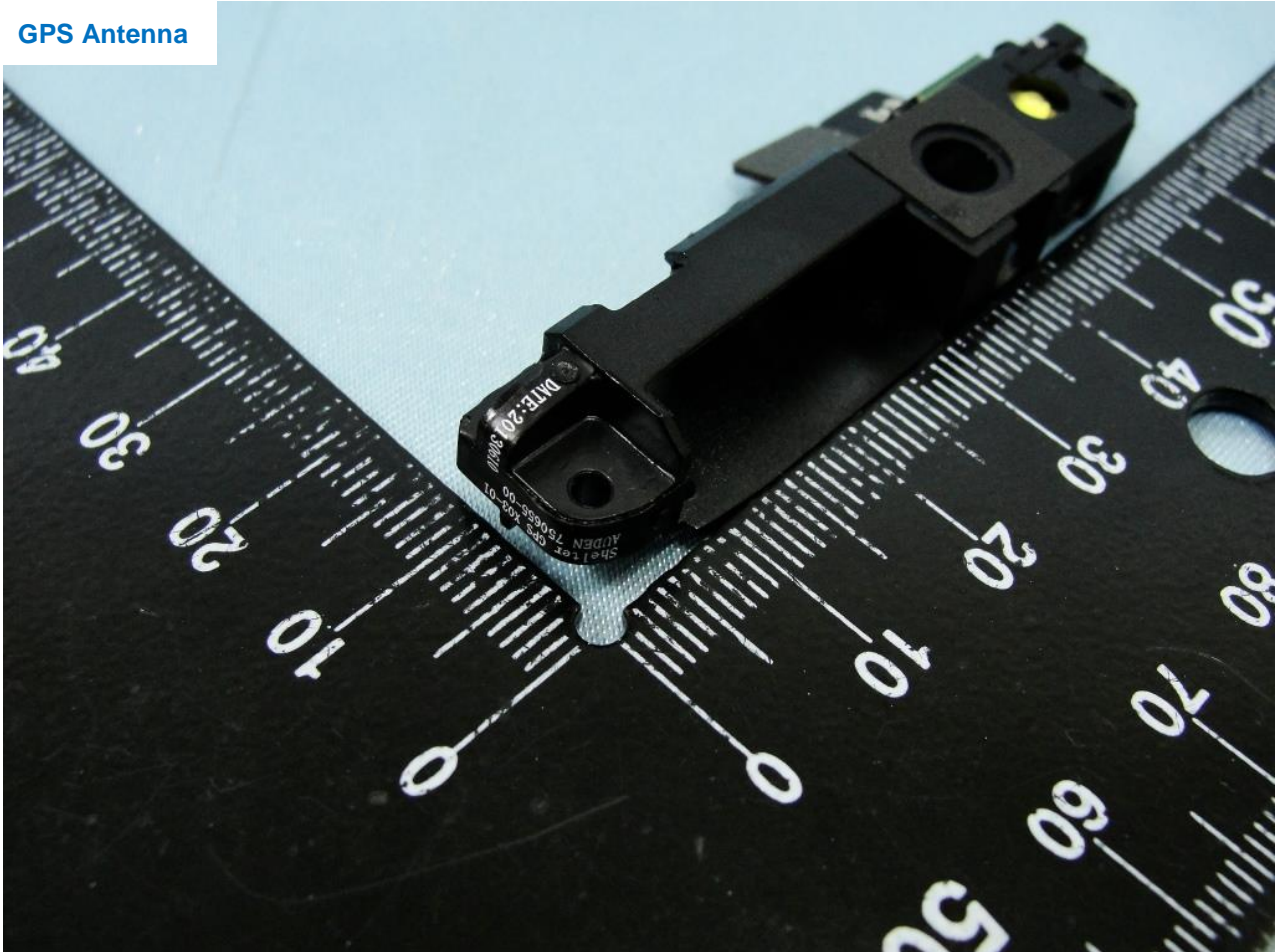

Brand Name: Motorola / Model Name: TC55AH

GPS Antenna