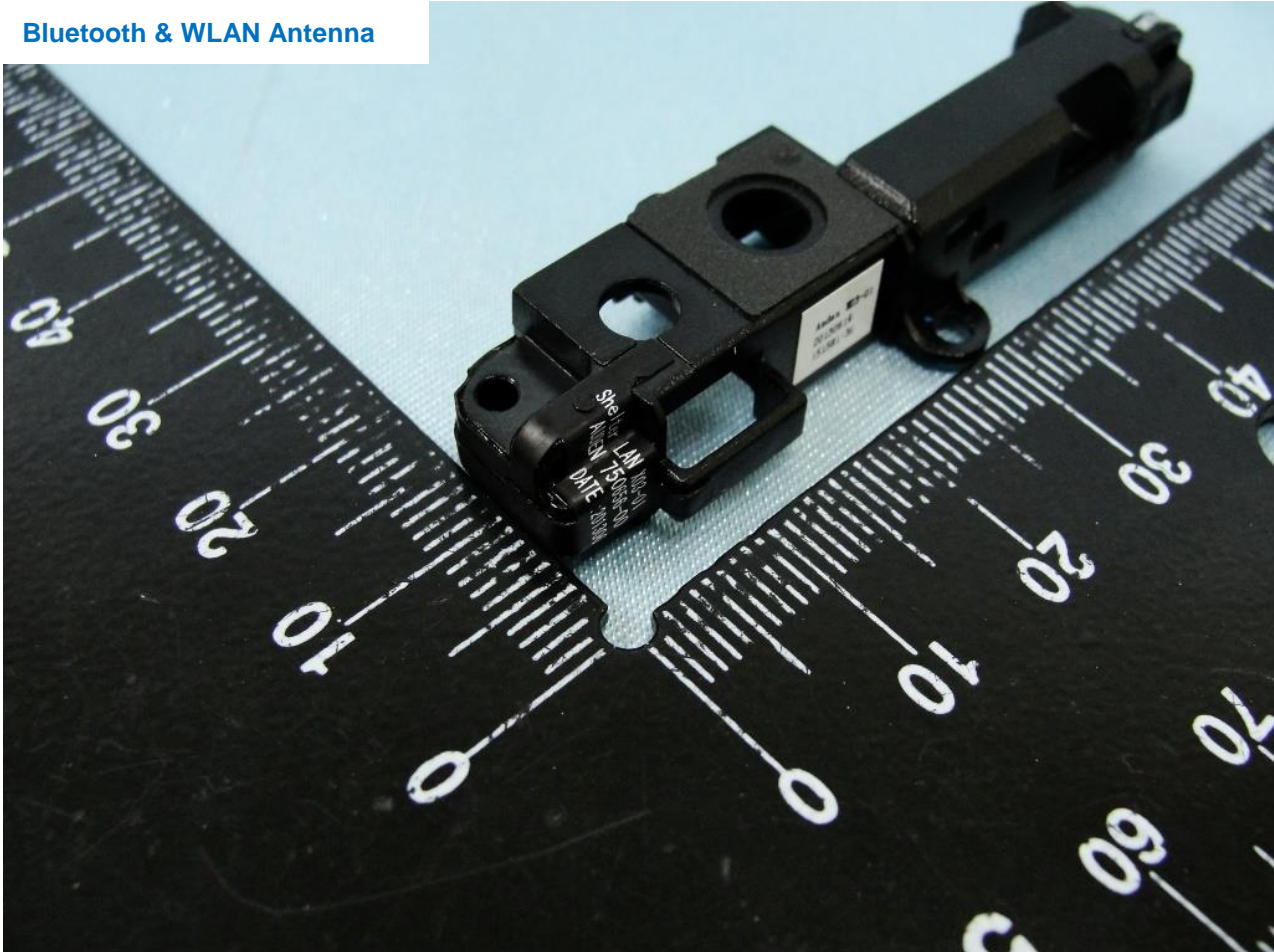

WWAN Antenna

Brand Name: Motorola / Model Name: TC55AH

Brand Name: Motorola / Model Name: TC55AH

WWAN Diversity Antenna

Brand Name: Motorola / Model Name: TC55AH

Brand Name: Motorola / Model Name: TC55AH

Bluetooth & WLAN Antenna