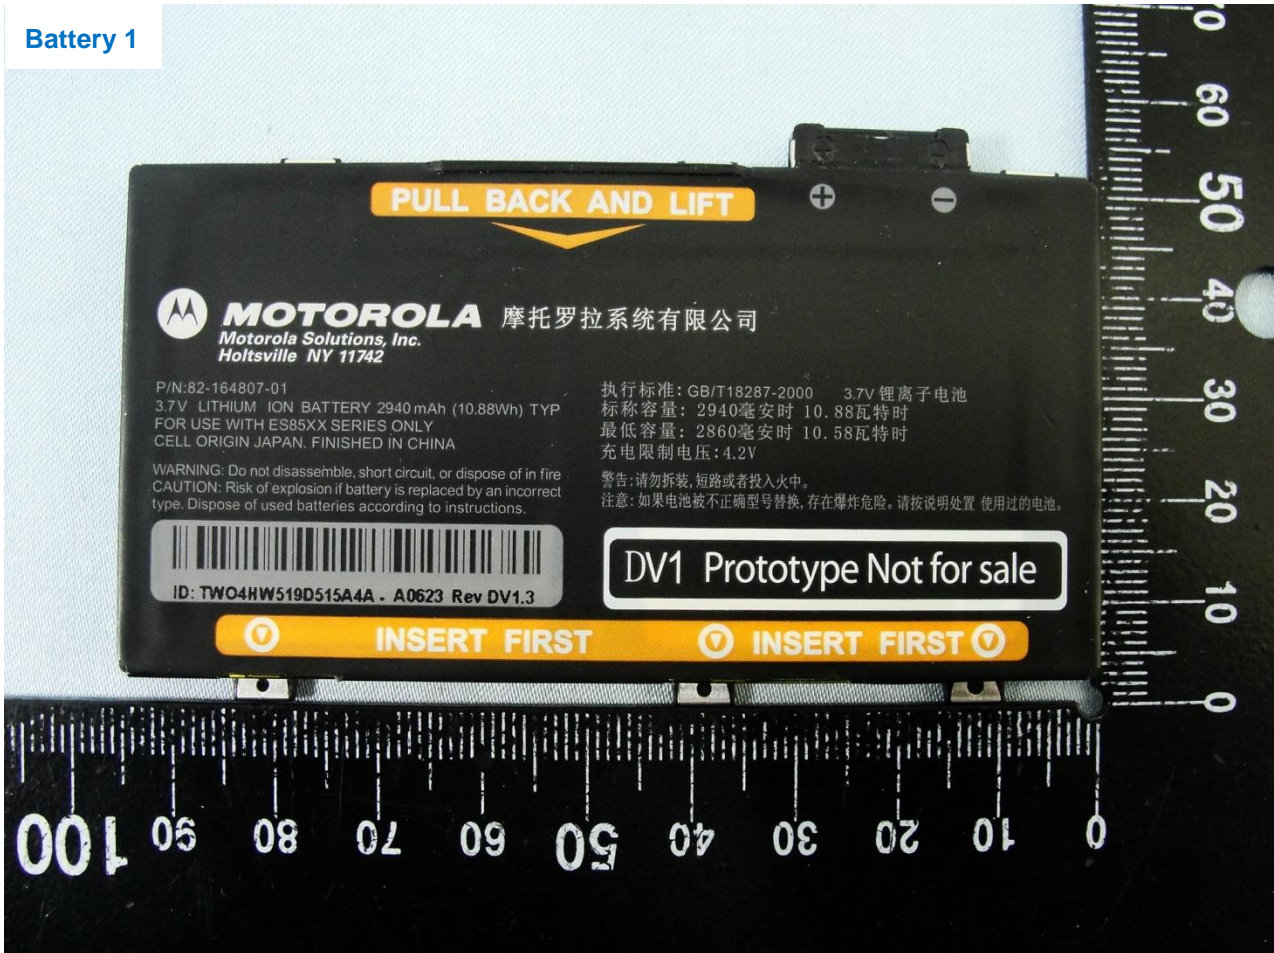

Brand Name: Motorola / Model Name: TC55AH

Battery 1