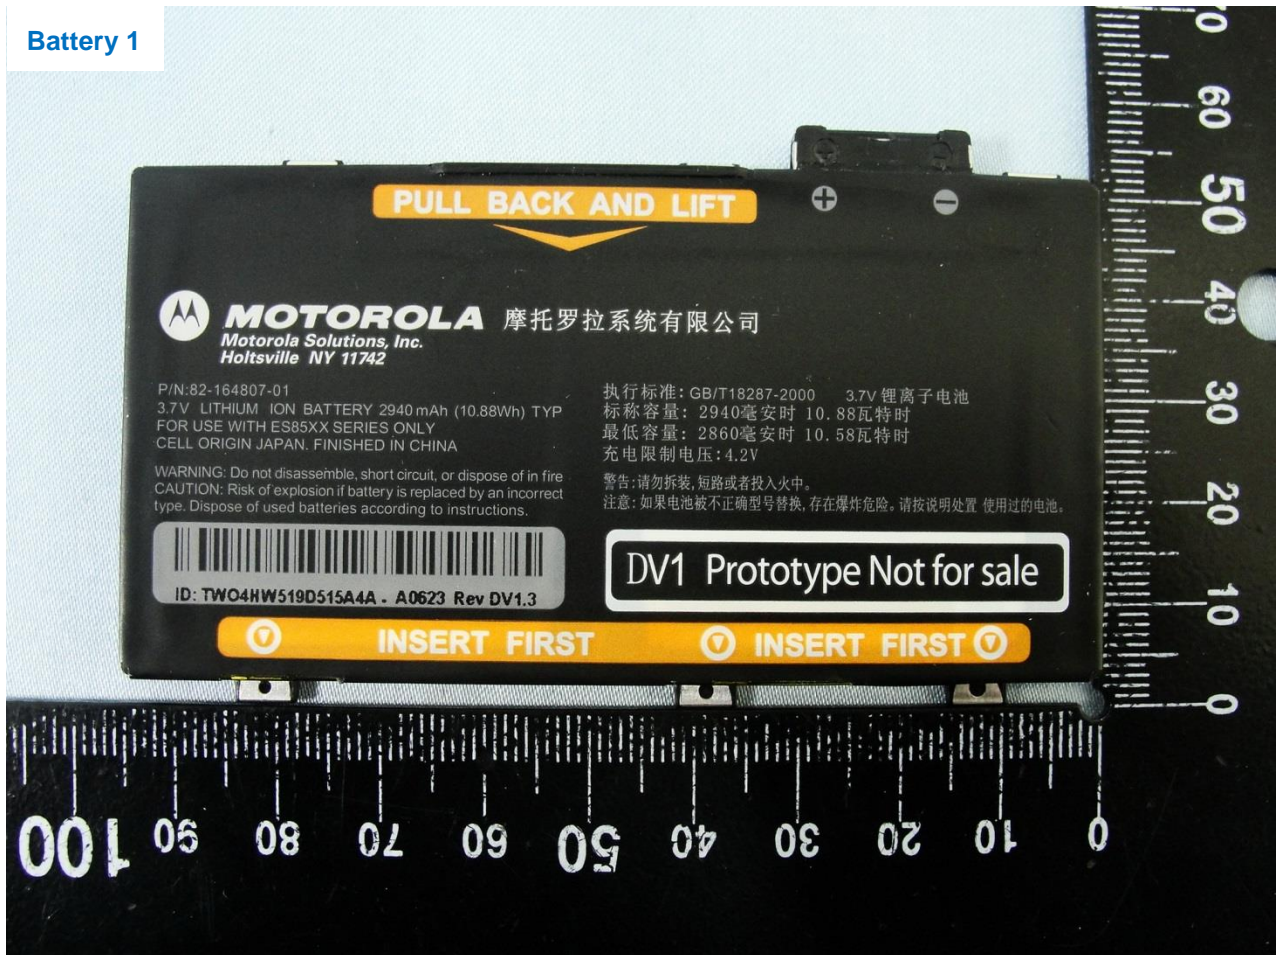

Brand Name: Motorola / Model Name: TC55AH

Battery 1