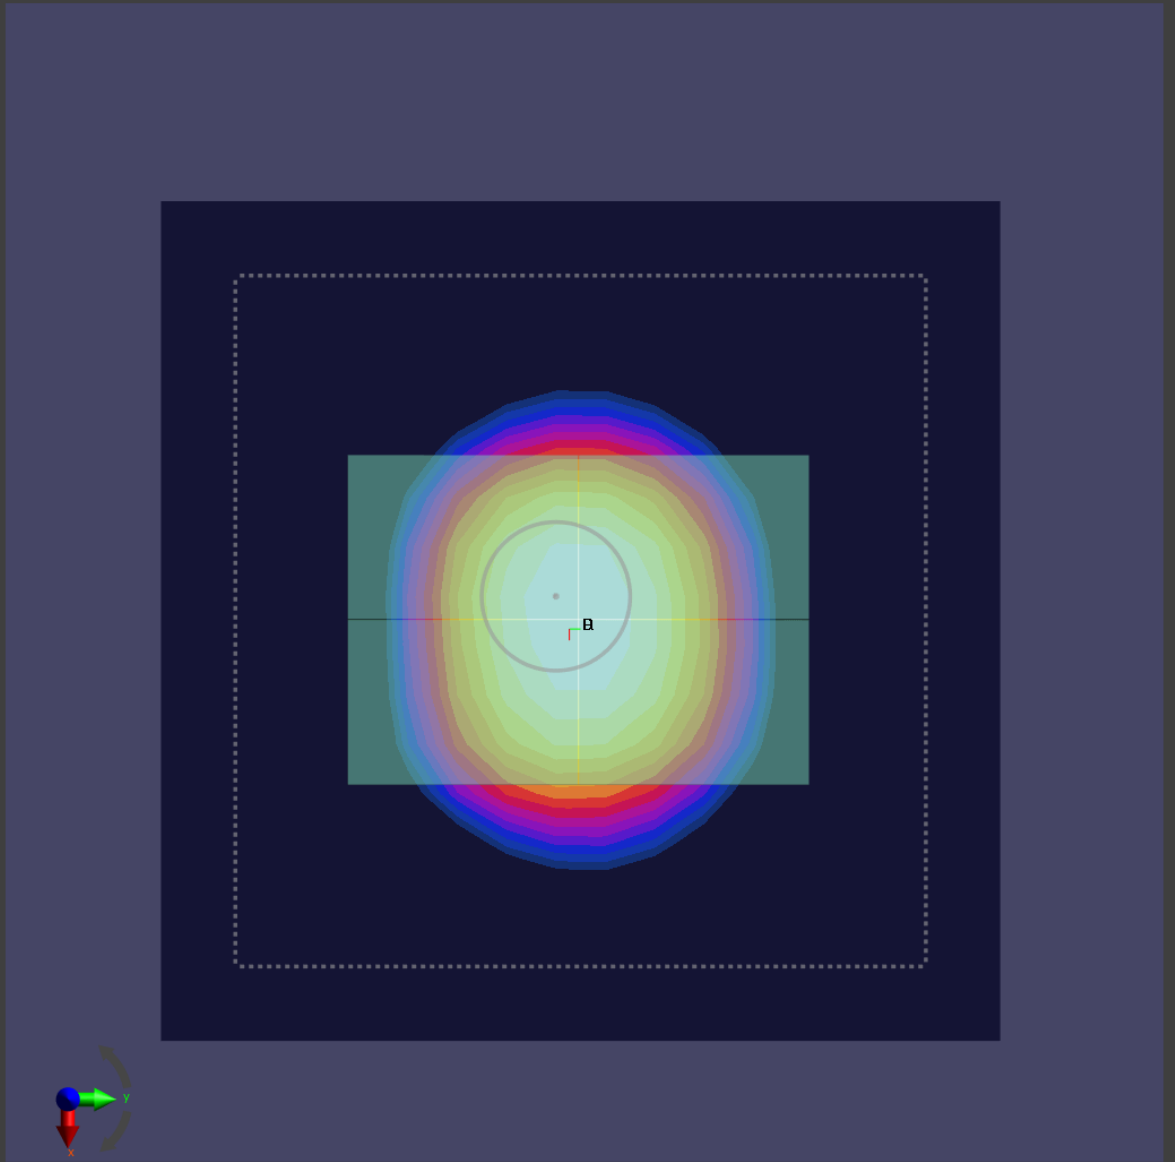

Hardware Setup

Phantom	Medium	Probe, Calibration Date	DAE, Calibration Date
mmWave - xxxx	Air -	EUmmWV4 - SN9441_F1-55GHz, 2021-11-24	DAE4 Sn778, 2021-05-21

Scans Setup

Grid Extents [mm]	120.0 x 120.0
Grid Steps [lambda]	0.25 x 0.25
Sensor Surface [mm]	10.0

Measurement Results

Date	2022-01-15, 19:46
Avg. Area [cm ²]	4.00
S _{avg inc} [W/m ²]	39.2
S _{avg tot} [W/m ²]	39.6
S _{peak} [W/m ²]	48.6
E _{peak} [V/m]	137
H _{peak} [A/m]	0.374
Power Drift [dB]	0.06

Averaged [4.0 cm²] |Re{S}|(x,y,z,f0) [dB(39.6W/m²)]

0

-10