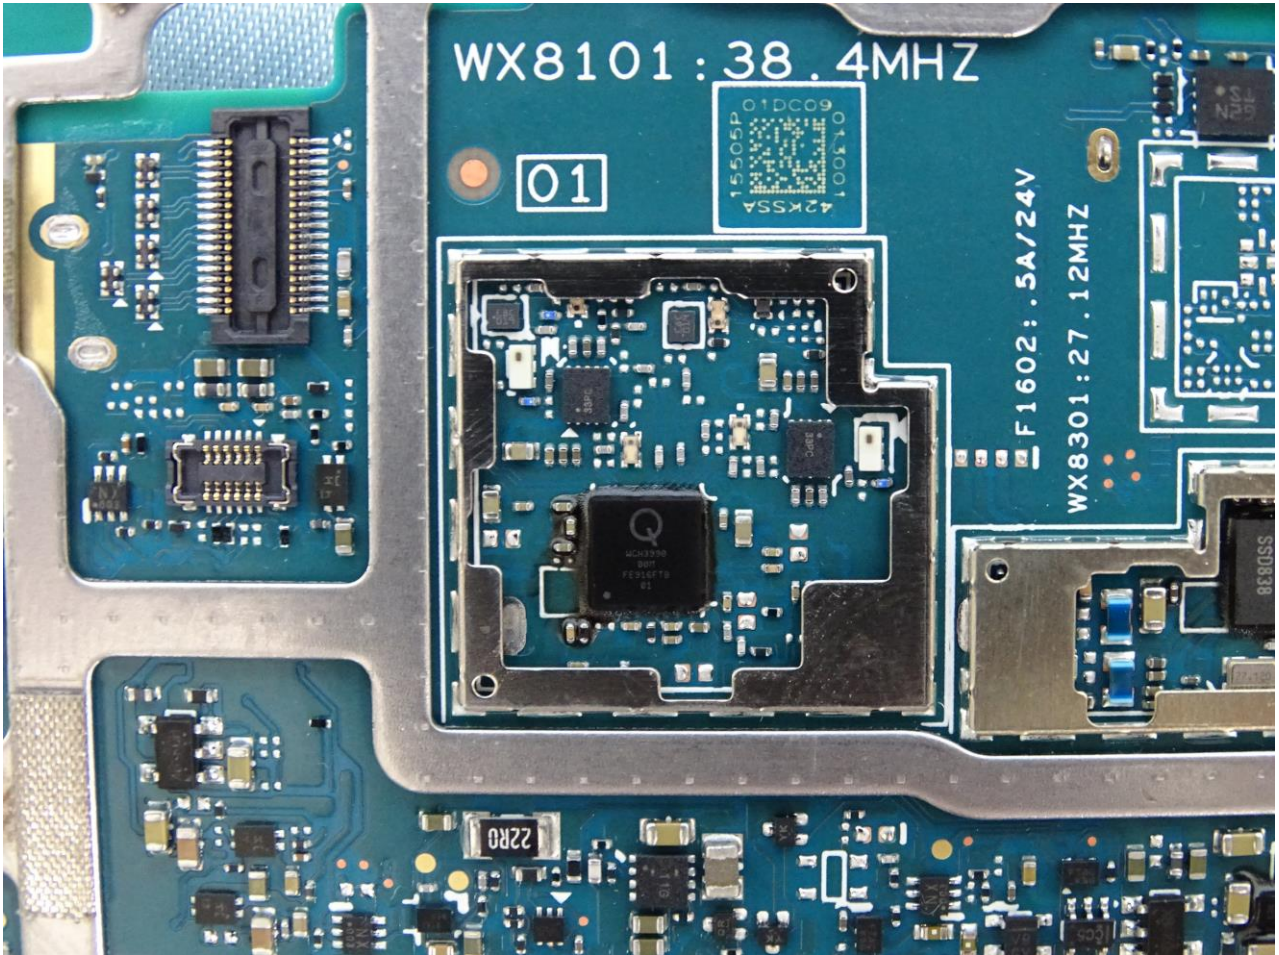

Brand Name: Zebra / Model Name: TC520K

Brand Name: Zebra / Model Name: TC520K

Brand Name: Zebra / Model Name: TC520K

Brand Name: Zebra / Model Name: TC520K

Brand Name: Zebra / Model Name: TC520K

Brand Name: Zebra / Model Name: TC520K

Brand Name: Zebra / Model Name: TC520K

Brand Name: Zebra / Model Name: TC520K

Bluetooth and WLAN Antenna 1

Brand Name: Zebra / Model Name: TC520K

Brand Name: Zebra / Model Name: TC520K

WLAN Antenna 2

Brand Name: Zebra / Model Name: TC520K