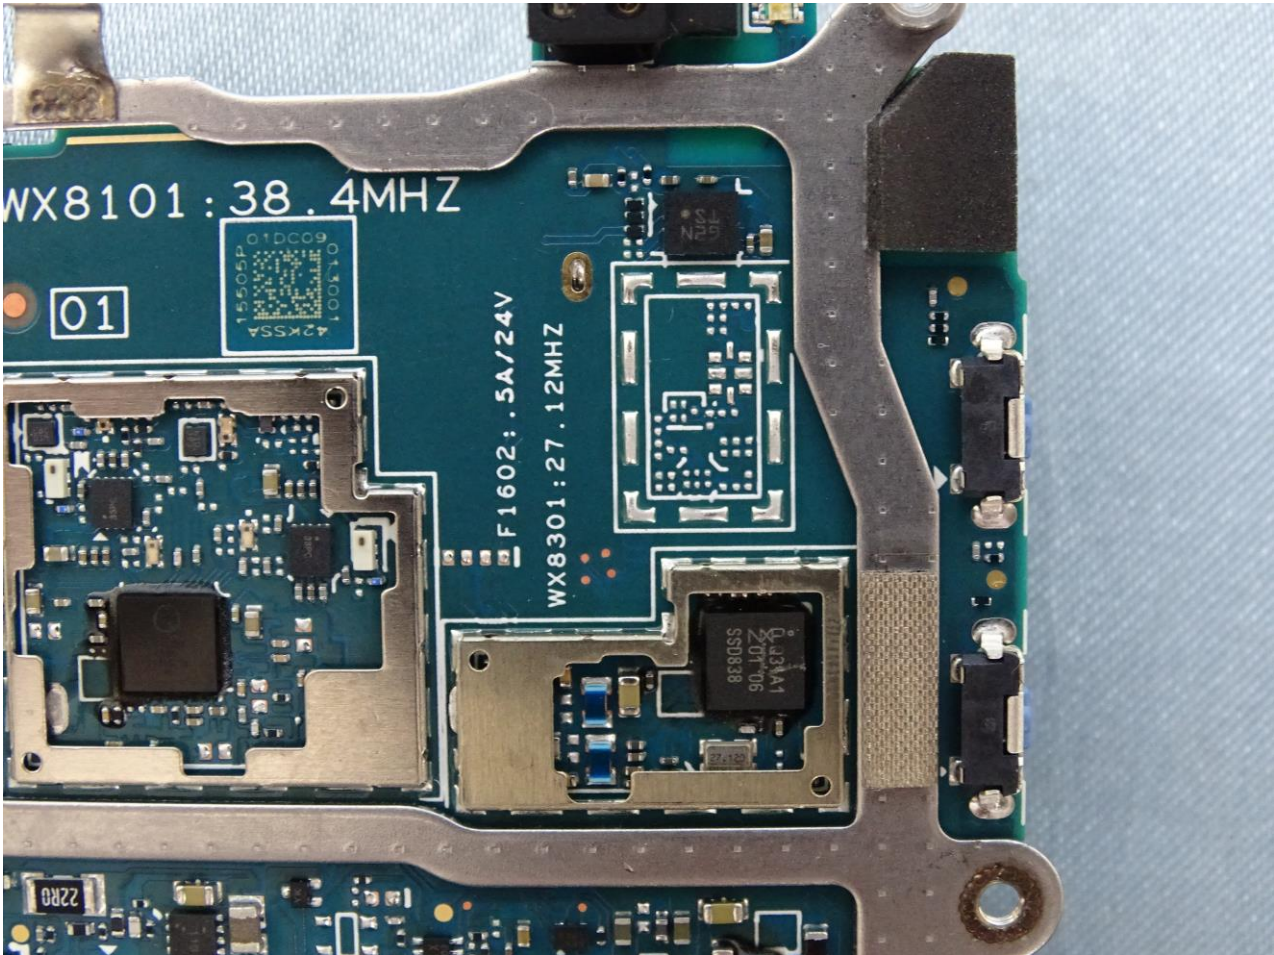

Brand Name: Zebra / Model Name: TC520K

Brand Name: Zebra / Model Name: TC520K

Brand Name: Zebra / Model Name: TC520K

Brand Name: Zebra / Model Name: TC520K

Brand Name: Zebra / Model Name: TC520K

Brand Name: Zebra / Model Name: TC520K

Brand Name: Zebra / Model Name: TC520K

Brand Name: Zebra / Model Name: TC520K

Bluetooth and WLAN Antenna 1

Brand Name: Zebra / Model Name: TC520K

Brand Name: Zebra / Model Name: TC520K

WLAN Antenna 2

Brand Name: Zebra / Model Name: TC520K