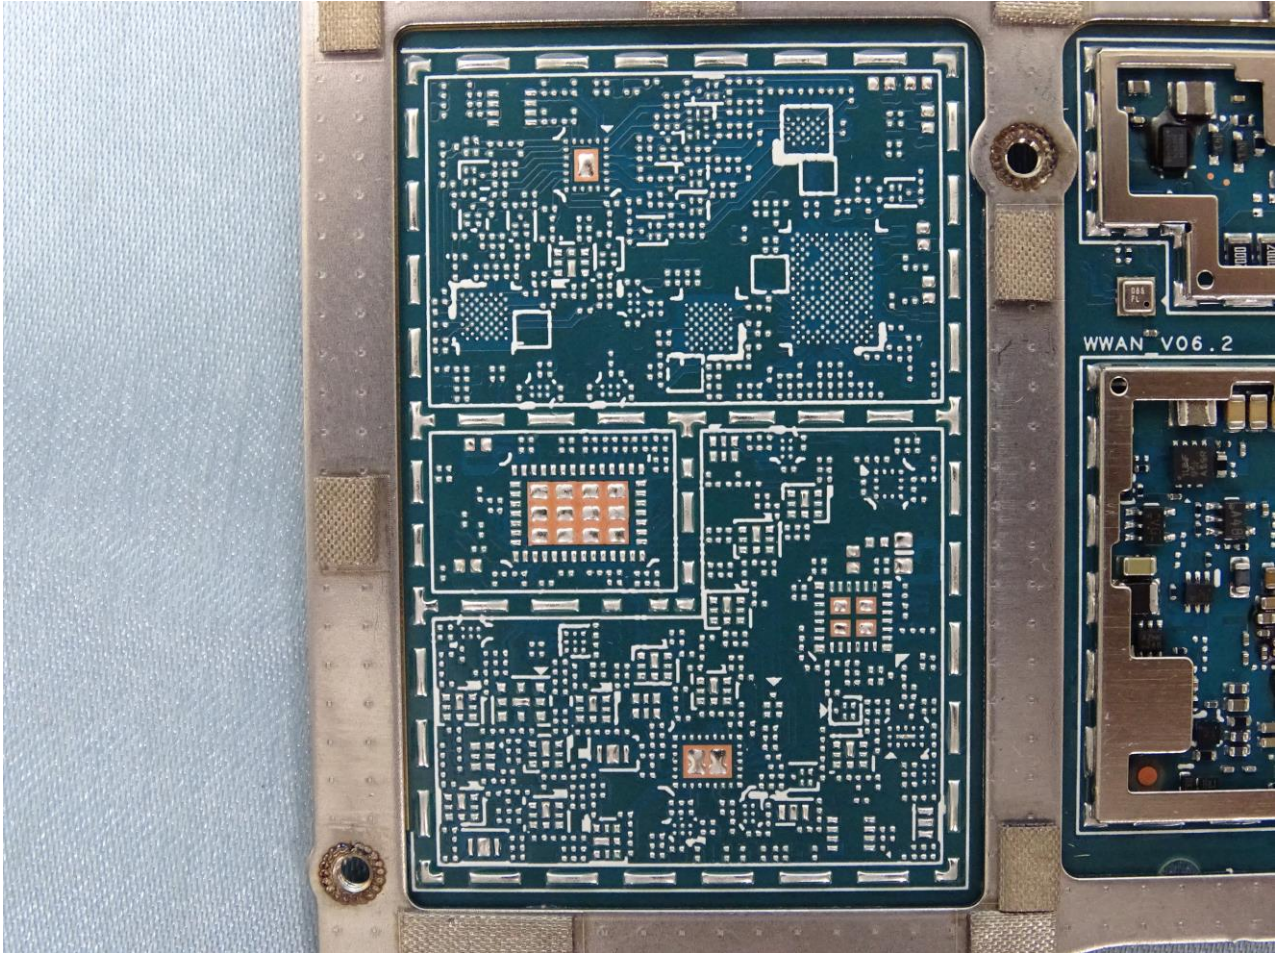

Brand Name: Zebra / Model Name: TC520K

Brand Name: Zebra / Model Name: TC520K

Brand Name: Zebra / Model Name: TC520K

Brand Name: Zebra / Model Name: TC520K

Brand Name: Zebra / Model Name: TC520K

Brand Name: Zebra / Model Name: TC520K

Brand Name: Zebra / Model Name: TC520K

Brand Name: Zebra / Model Name: TC520K

Bluetooth and WLAN Antenna 1

Brand Name: Zebra / Model Name: TC520K

Brand Name: Zebra / Model Name: TC520K

WLAN Antenna 2

Brand Name: Zebra / Model Name: TC520K