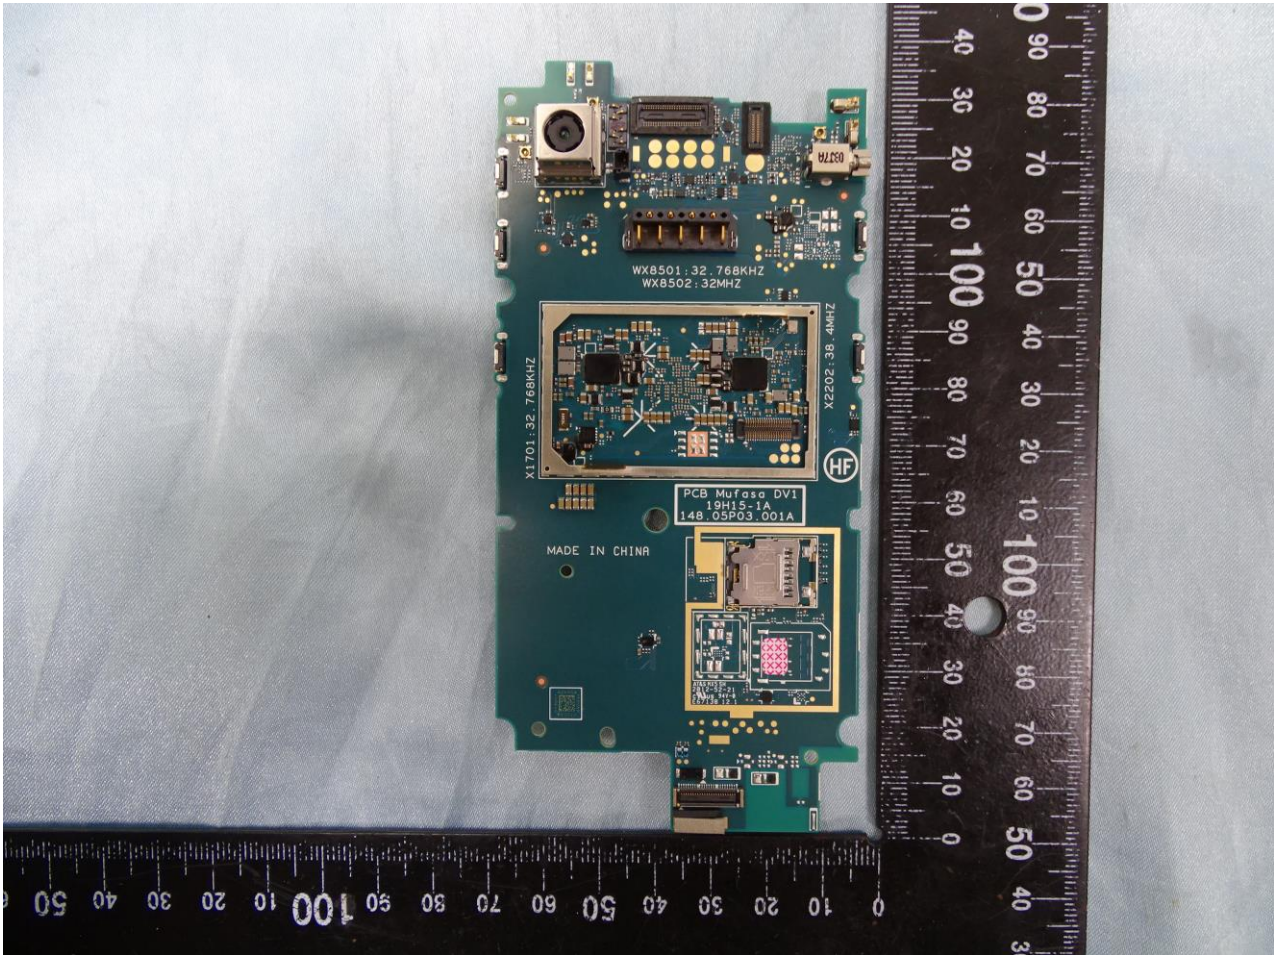

Brand Name: Zebra / Model Name: TC520K

Brand Name: Zebra / Model Name: TC520K

Brand Name: Zebra / Model Name: TC520K

Brand Name: Zebra / Model Name: TC520K

Brand Name: Zebra / Model Name: TC520K

Brand Name: Zebra / Model Name: TC520K

Brand Name: Zebra / Model Name: TC520K

Brand Name: Zebra / Model Name: TC520K

Bluetooth and WLAN Antenna 1

Brand Name: Zebra / Model Name: TC520K

Brand Name: Zebra / Model Name: TC520K

WLAN Antenna 2

Brand Name: Zebra / Model Name: TC520K