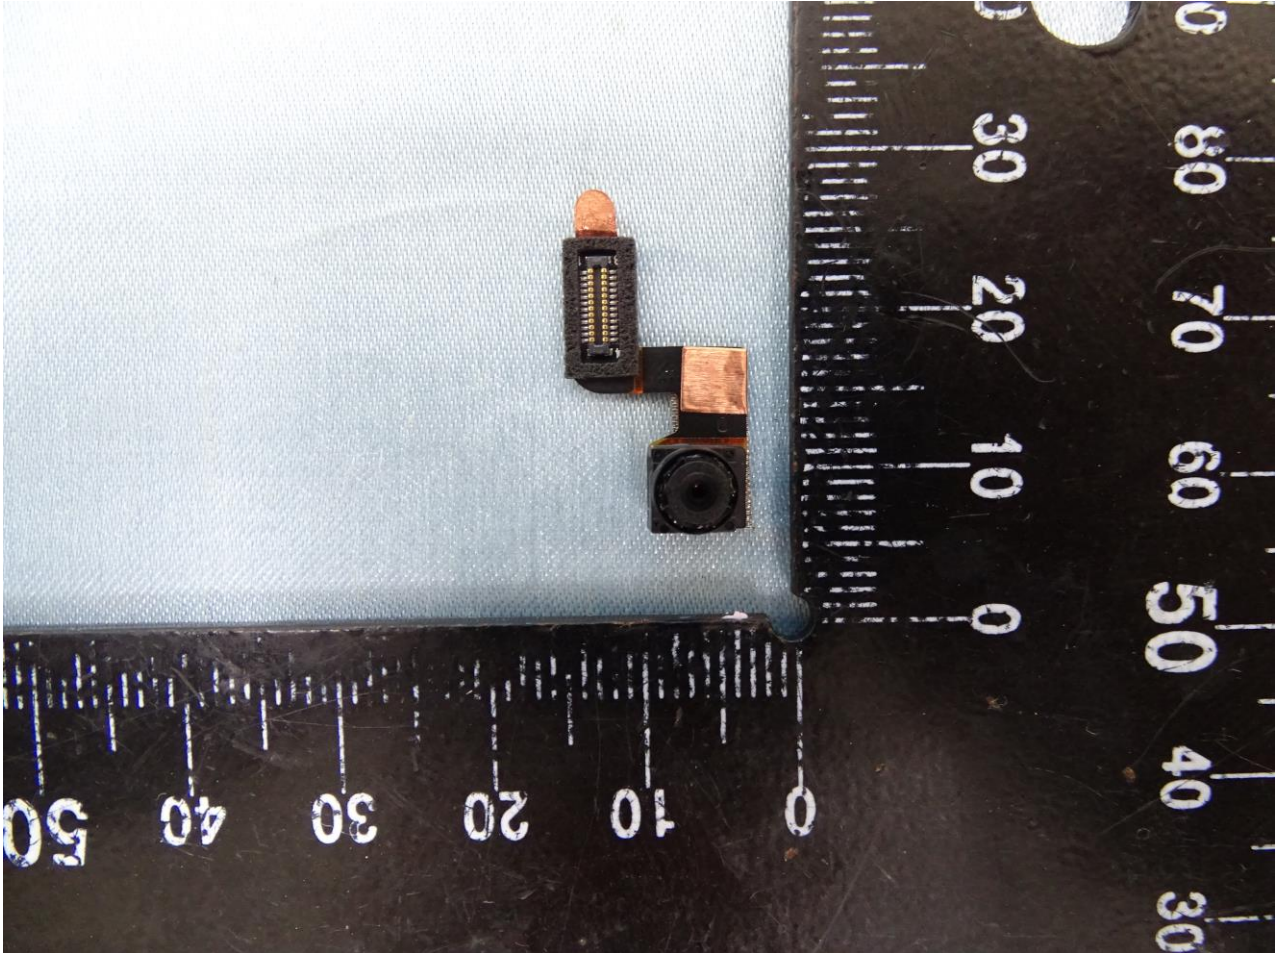

Brand Name: Zebra / Model Name: TC520K

Brand Name: Zebra / Model Name: TC520K

Brand Name: Zebra / Model Name: TC520K

Brand Name: Zebra / Model Name: TC520K

Brand Name: Zebra / Model Name: TC520K

Brand Name: Zebra / Model Name: TC520K

Brand Name: Zebra / Model Name: TC520K

Brand Name: Zebra / Model Name: TC520K

Bluetooth and WLAN Antenna 1

Brand Name: Zebra / Model Name: TC520K

Brand Name: Zebra / Model Name: TC520K

WLAN Antenna 2

Brand Name: Zebra / Model Name: TC520K