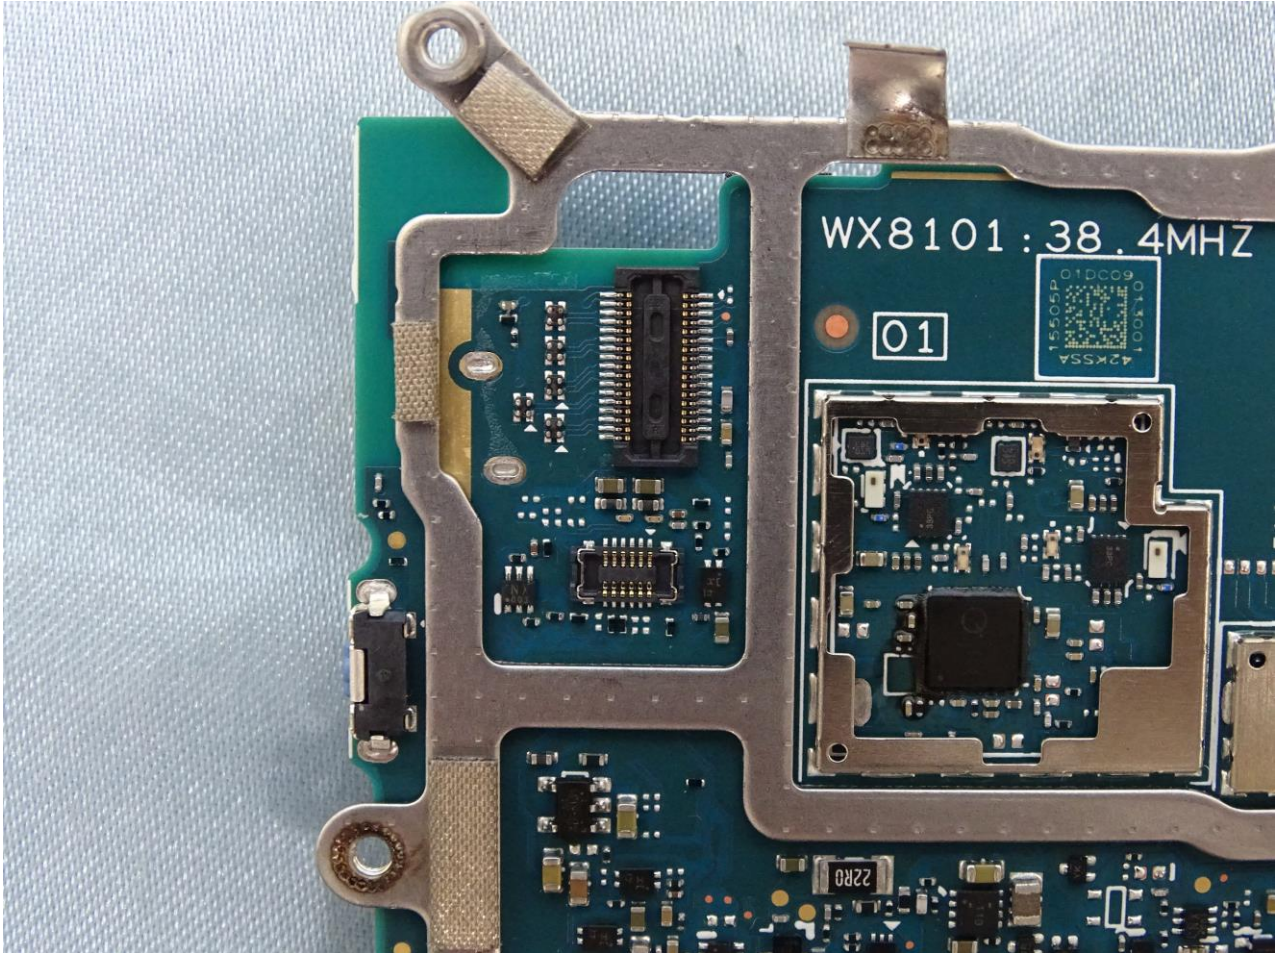

Brand Name: Zebra / Model Name: TC520K

Brand Name: Zebra / Model Name: TC520K

Brand Name: Zebra / Model Name: TC520K

Brand Name: Zebra / Model Name: TC520K

Brand Name: Zebra / Model Name: TC520K

Brand Name: Zebra / Model Name: TC520K

Brand Name: Zebra / Model Name: TC520K

Brand Name: Zebra / Model Name: TC520K

Bluetooth and WLAN Antenna 1

Brand Name: Zebra / Model Name: TC520K

Brand Name: Zebra / Model Name: TC520K

WLAN Antenna 2

Brand Name: Zebra / Model Name: TC520K