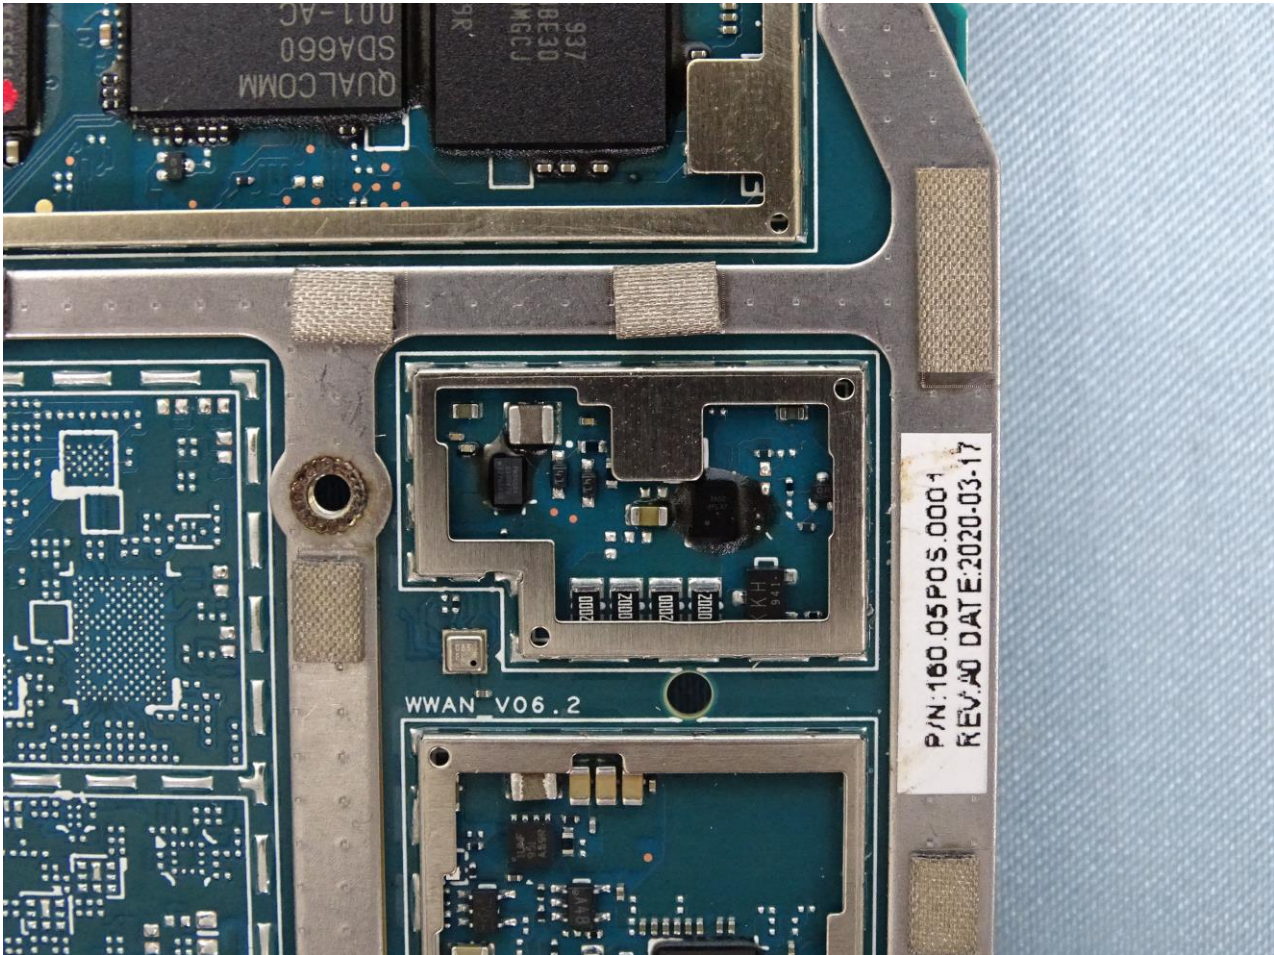

Brand Name: Zebra / Model Name: TC520K

Brand Name: Zebra / Model Name: TC520K

Brand Name: Zebra / Model Name: TC520K

Brand Name: Zebra / Model Name: TC520K

Brand Name: Zebra / Model Name: TC520K

Brand Name: Zebra / Model Name: TC520K

Brand Name: Zebra / Model Name: TC520K

Brand Name: Zebra / Model Name: TC520K

Bluetooth and WLAN Antenna 1

Brand Name: Zebra / Model Name: TC520K

Brand Name: Zebra / Model Name: TC520K

WLAN Antenna 2

Brand Name: Zebra / Model Name: TC520K