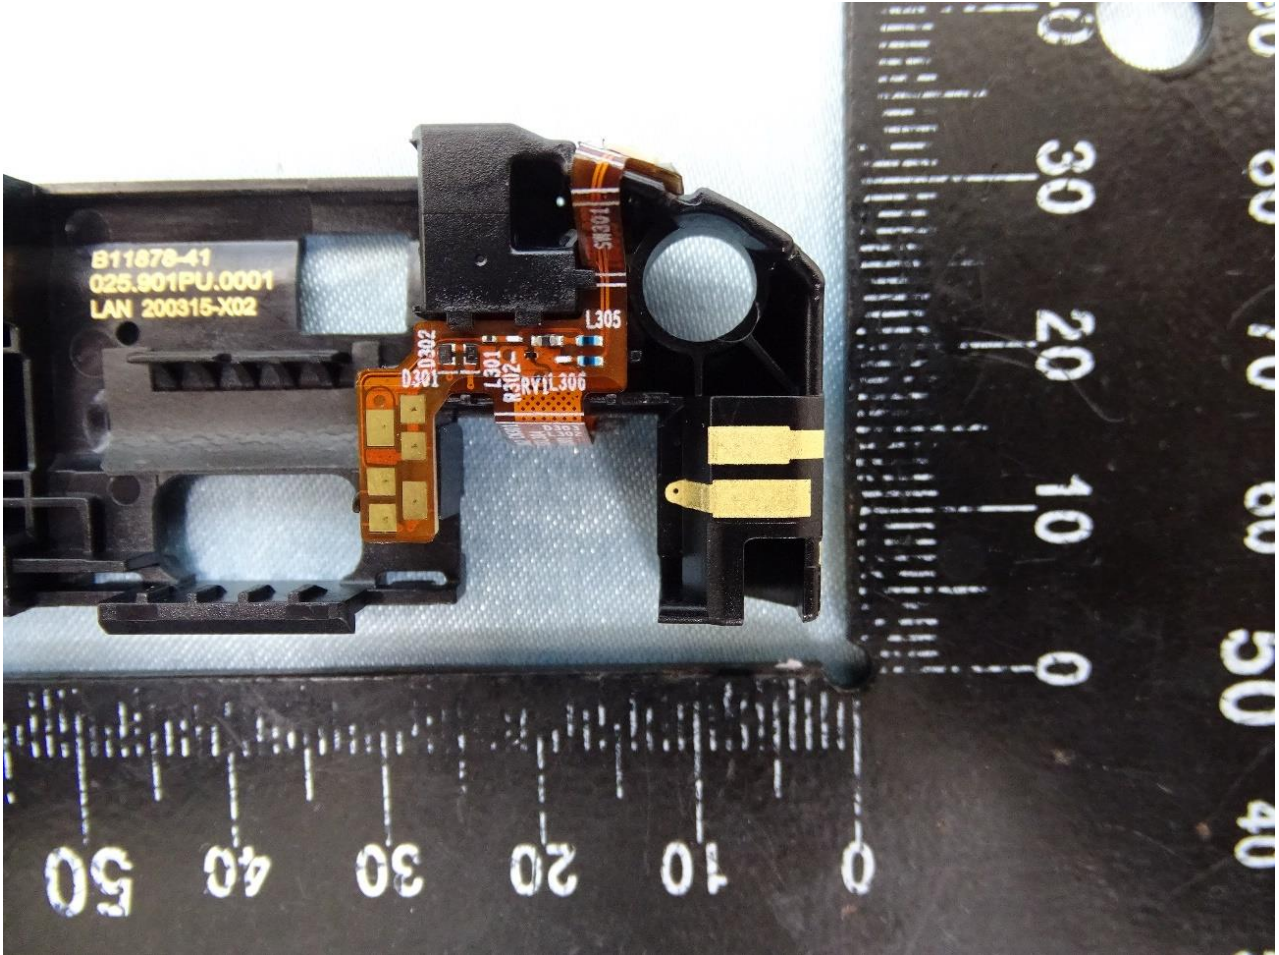

Brand Name: Zebra / Model Name: TC520K

Brand Name: Zebra / Model Name: TC520K

Brand Name: Zebra / Model Name: TC520K

Brand Name: Zebra / Model Name: TC520K

Brand Name: Zebra / Model Name: TC520K

Brand Name: Zebra / Model Name: TC520K

Brand Name: Zebra / Model Name: TC520K

Brand Name: Zebra / Model Name: TC520K

Bluetooth and WLAN Antenna 1

Brand Name: Zebra / Model Name: TC520K

Brand Name: Zebra / Model Name: TC520K

WLAN Antenna 2

Brand Name: Zebra / Model Name: TC520K