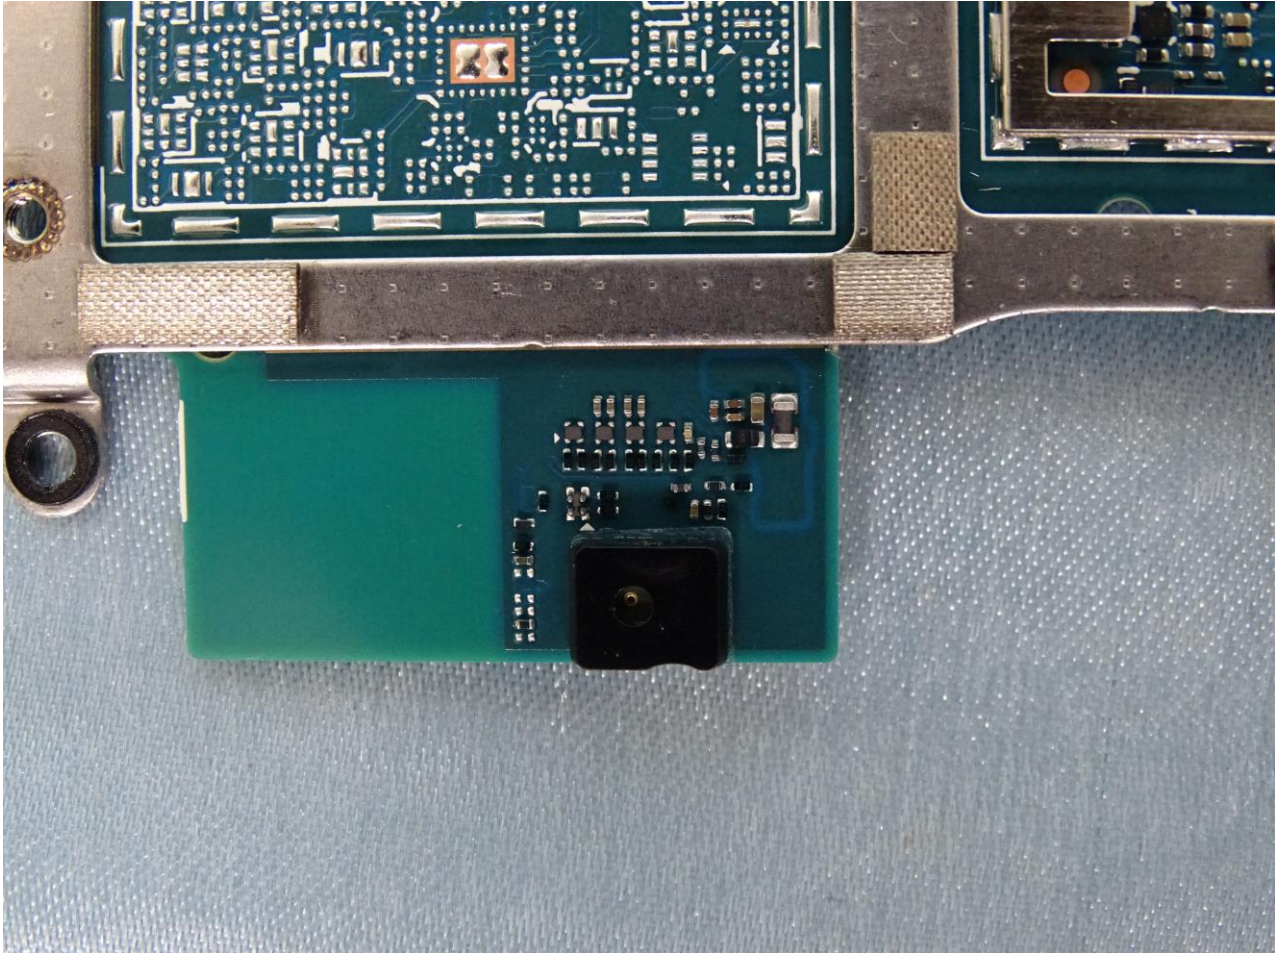

Brand Name: Zebra / Model Name: TC520K

Brand Name: Zebra / Model Name: TC520K

Brand Name: Zebra / Model Name: TC520K

Brand Name: Zebra / Model Name: TC520K

Brand Name: Zebra / Model Name: TC520K

Brand Name: Zebra / Model Name: TC520K

Brand Name: Zebra / Model Name: TC520K

Brand Name: Zebra / Model Name: TC520K

Bluetooth and WLAN Antenna 1

Brand Name: Zebra / Model Name: TC520K

Brand Name: Zebra / Model Name: TC520K

WLAN Antenna 2

Brand Name: Zebra / Model Name: TC520K