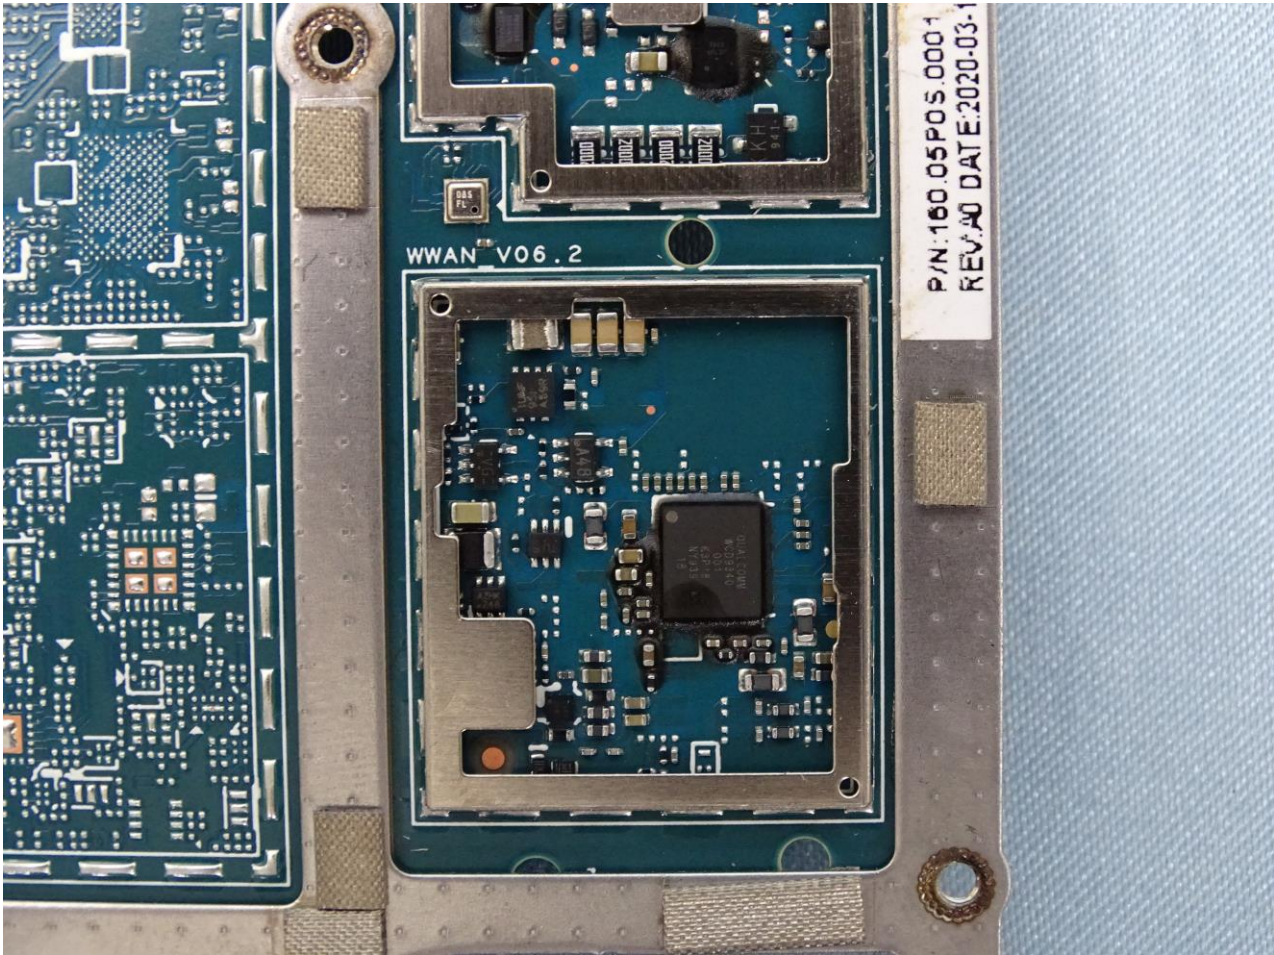

Brand Name: Zebra / Model Name: TC520K

Brand Name: Zebra / Model Name: TC520K

Brand Name: Zebra / Model Name: TC520K

Brand Name: Zebra / Model Name: TC520K

Brand Name: Zebra / Model Name: TC520K

Brand Name: Zebra / Model Name: TC520K

Brand Name: Zebra / Model Name: TC520K

Brand Name: Zebra / Model Name: TC520K

Bluetooth and WLAN Antenna 1

Brand Name: Zebra / Model Name: TC520K

Brand Name: Zebra / Model Name: TC520K

WLAN Antenna 2

Brand Name: Zebra / Model Name: TC520K