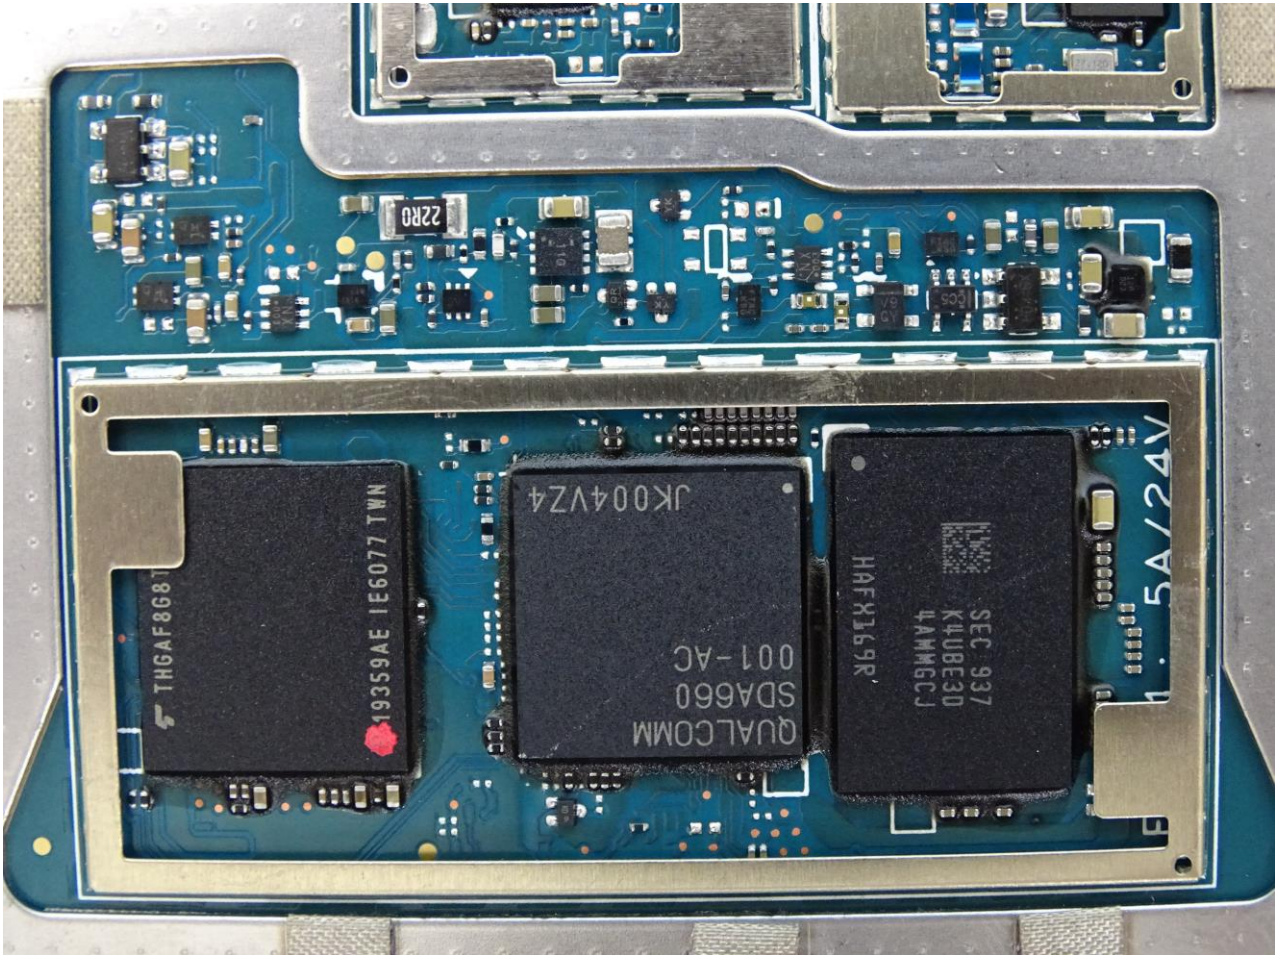

Brand Name: Zebra / Model Name: TC520K

Brand Name: Zebra / Model Name: TC520K

Brand Name: Zebra / Model Name: TC520K

Brand Name: Zebra / Model Name: TC520K

Brand Name: Zebra / Model Name: TC520K

Brand Name: Zebra / Model Name: TC520K

Brand Name: Zebra / Model Name: TC520K

Brand Name: Zebra / Model Name: TC520K

Bluetooth and WLAN Antenna 1

Brand Name: Zebra / Model Name: TC520K

Brand Name: Zebra / Model Name: TC520K

WLAN Antenna 2

Brand Name: Zebra / Model Name: TC520K