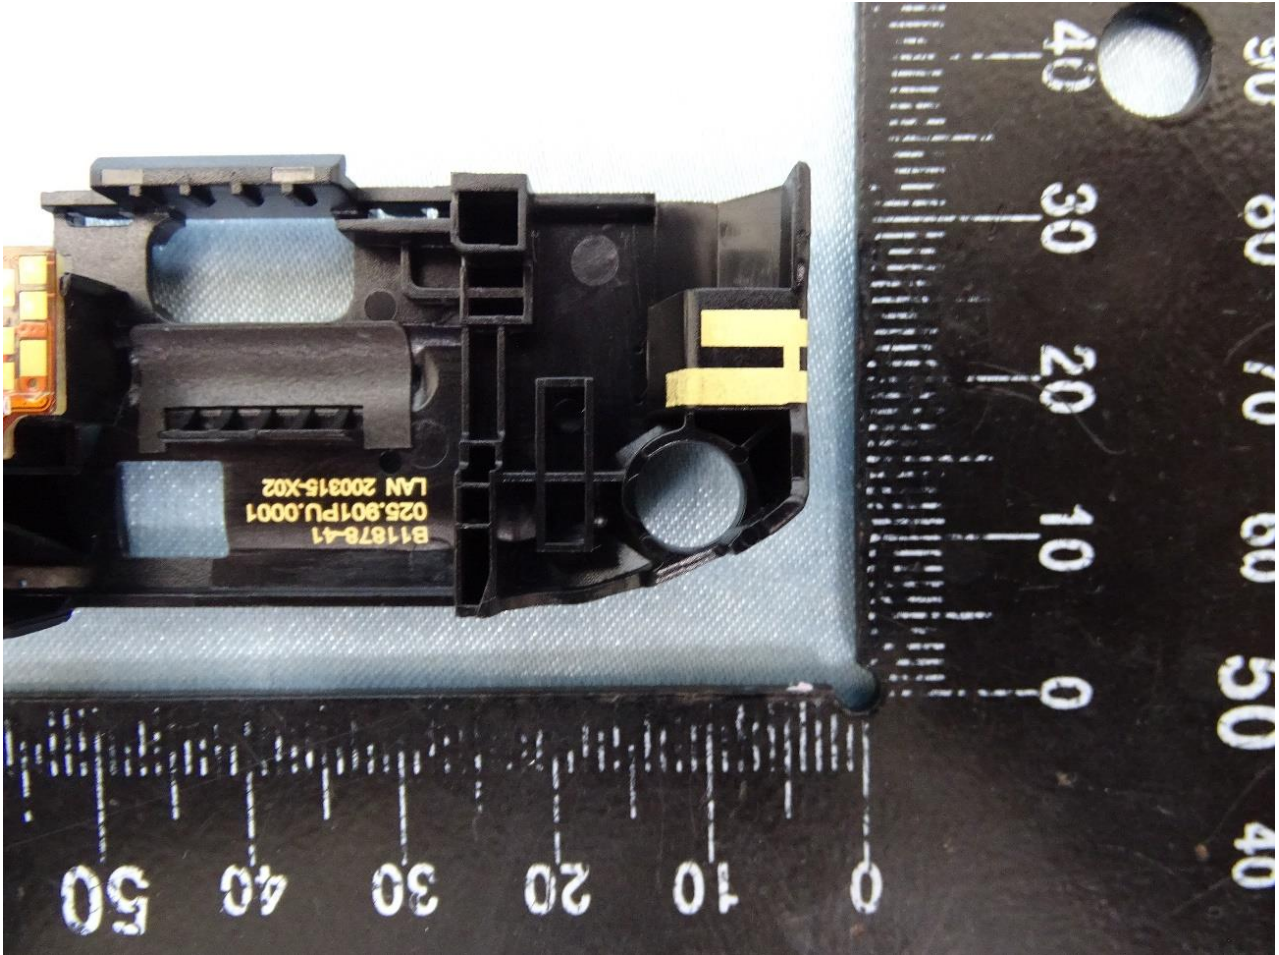

Brand Name: Zebra / Model Name: TC520K

Brand Name: Zebra / Model Name: TC520K

Brand Name: Zebra / Model Name: TC520K

Brand Name: Zebra / Model Name: TC520K

Brand Name: Zebra / Model Name: TC520K

Brand Name: Zebra / Model Name: TC520K

Brand Name: Zebra / Model Name: TC520K

Brand Name: Zebra / Model Name: TC520K

Bluetooth and WLAN Antenna 1

Brand Name: Zebra / Model Name: TC520K

Brand Name: Zebra / Model Name: TC520K

WLAN Antenna 2

Brand Name: Zebra / Model Name: TC520K