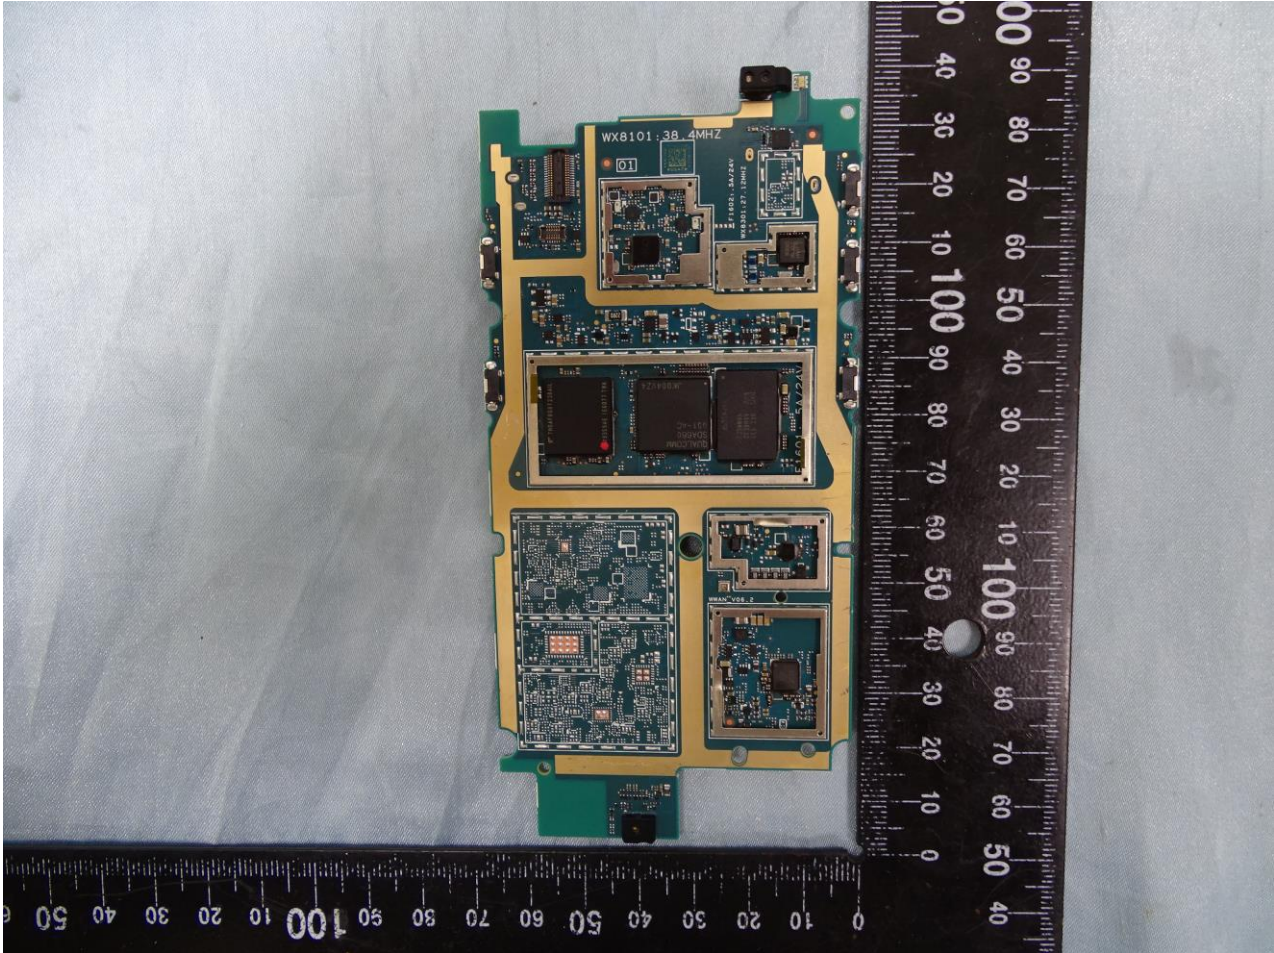

Brand Name: Zebra / Model Name: TC520K

Brand Name: Zebra / Model Name: TC520K

Brand Name: Zebra / Model Name: TC520K

Brand Name: Zebra / Model Name: TC520K

Brand Name: Zebra / Model Name: TC520K

Brand Name: Zebra / Model Name: TC520K

Brand Name: Zebra / Model Name: TC520K

Brand Name: Zebra / Model Name: TC520K

Bluetooth and WLAN Antenna 1

Brand Name: Zebra / Model Name: TC520K

Brand Name: Zebra / Model Name: TC520K

WLAN Antenna 2

Brand Name: Zebra / Model Name: TC520K