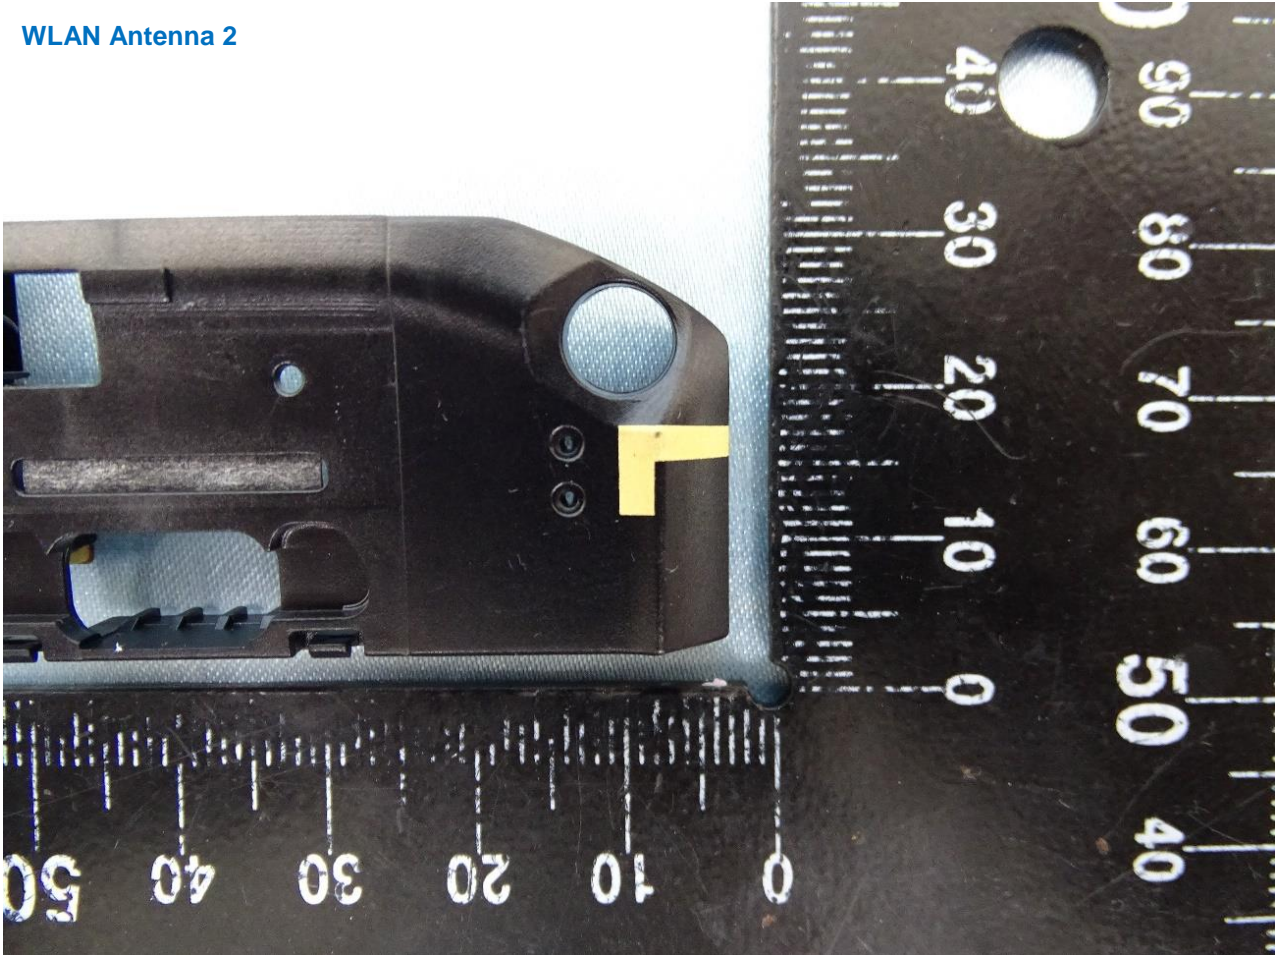

Brand Name: Zebra / Model Name: TC520K

Brand Name: Zebra / Model Name: TC520K

Bluetooth and WLAN Antenna 1

Brand Name: Zebra / Model Name: TC520K

Brand Name: Zebra / Model Name: TC520K

WLAN Antenna 2

Brand Name: Zebra / Model Name: TC520K