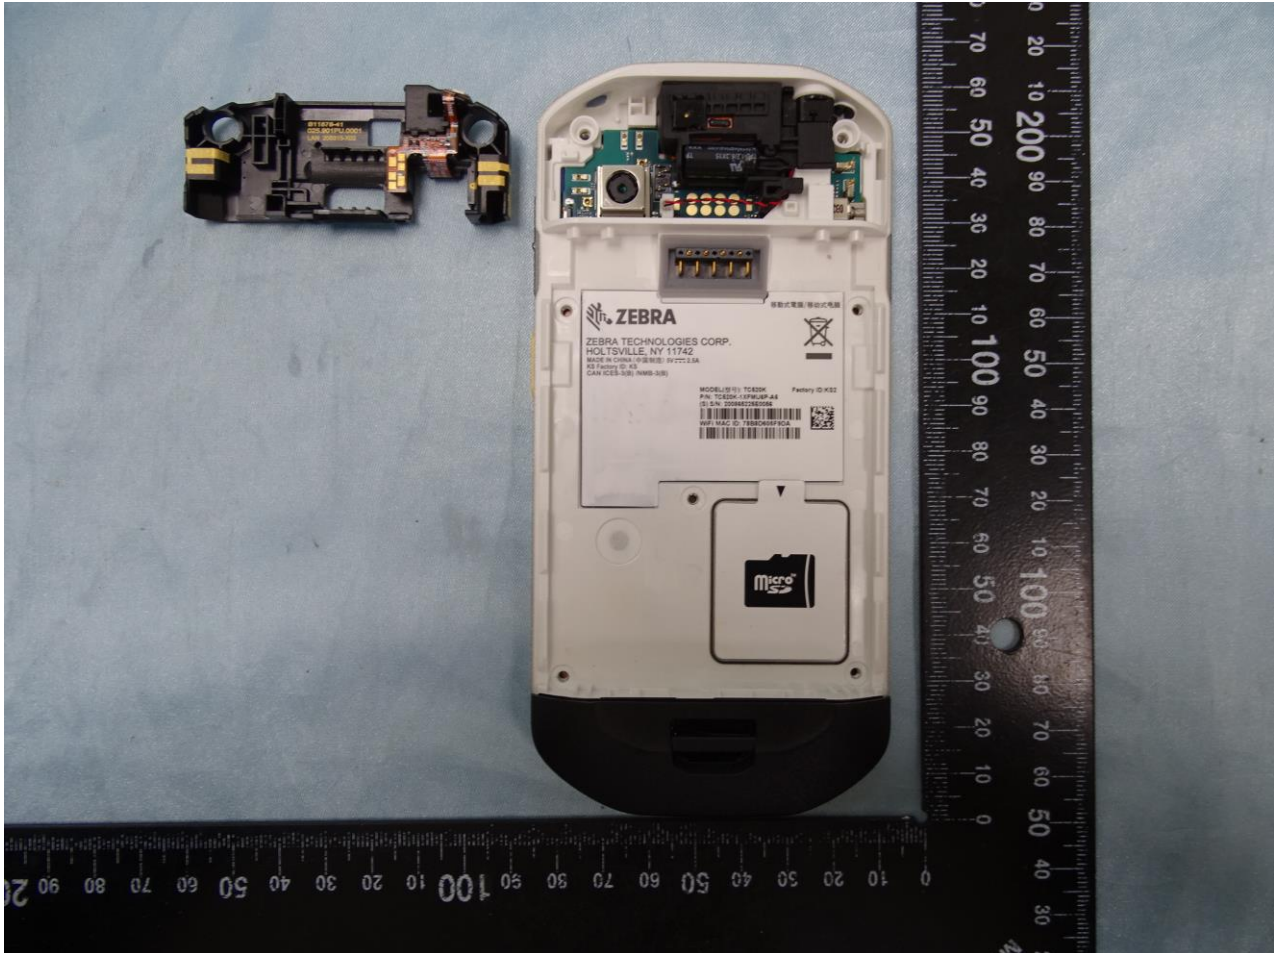

2. Internal Photograph of EUT

Brand Name: Zebra / Model Name: TC520K

Brand Name: Zebra / Model Name: TC520K

Brand Name: Zebra / Model Name: TC520K

Brand Name: Zebra / Model Name: TC520K

Brand Name: Zebra / Model Name: TC520K

Brand Name: Zebra / Model Name: TC520K

Brand Name: Zebra / Model Name: TC520K

Brand Name: Zebra / Model Name: TC520K

Brand Name: Zebra / Model Name: TC520K

Brand Name: Zebra / Model Name: TC520K

Brand Name: Zebra / Model Name: TC520K