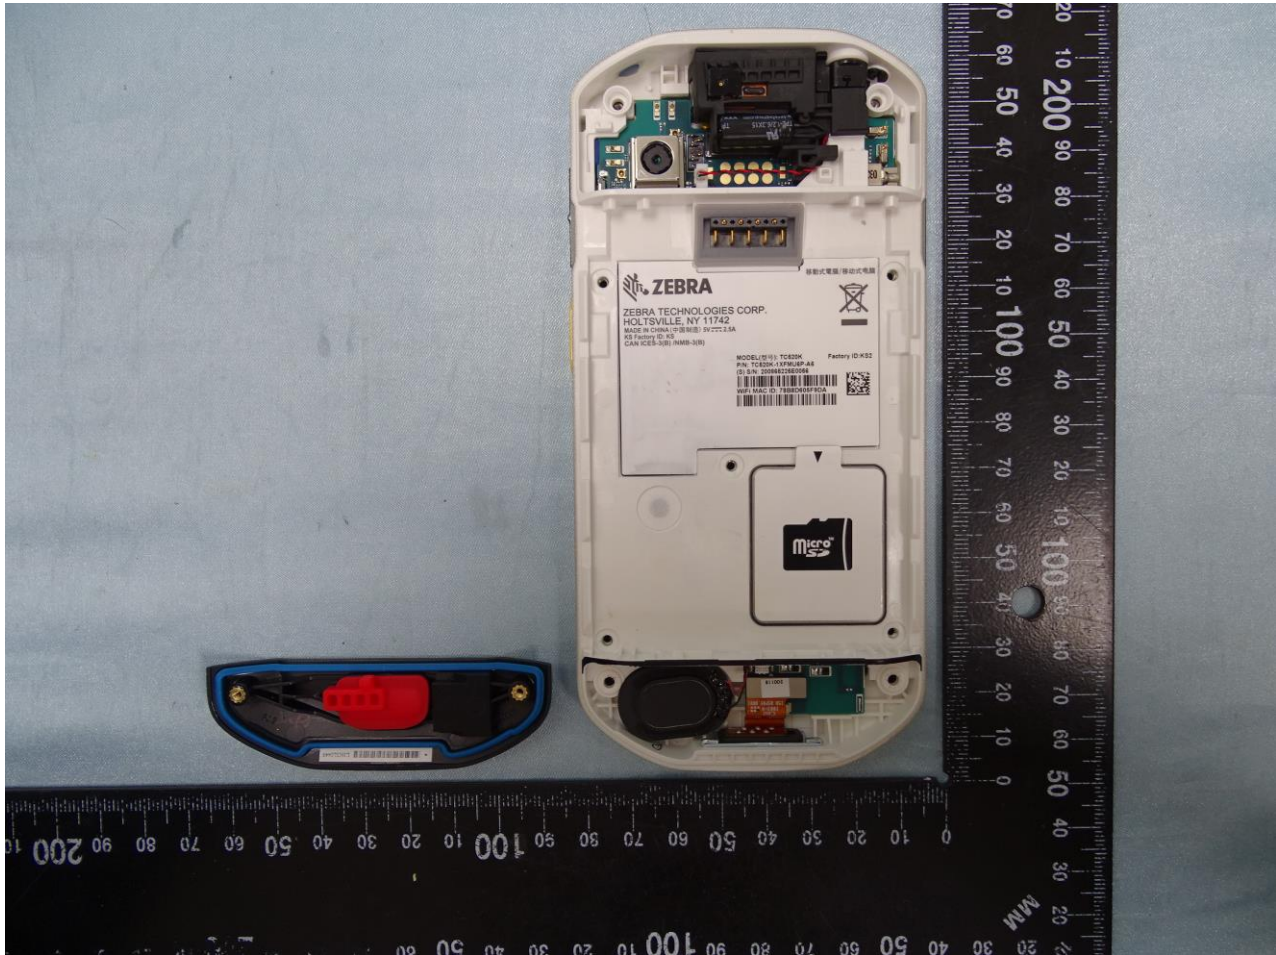

2. Internal Photograph of EUT

Brand Name: Zebra / Model Name: TC520K

Brand Name: Zebra / Model Name: TC520K

Brand Name: Zebra / Model Name: TC520K

Brand Name: Zebra / Model Name: TC520K

Brand Name: Zebra / Model Name: TC520K

Brand Name: Zebra / Model Name: TC520K

Brand Name: Zebra / Model Name: TC520K

Brand Name: Zebra / Model Name: TC520K

Brand Name: Zebra / Model Name: TC520K

Brand Name: Zebra / Model Name: TC520K

Brand Name: Zebra / Model Name: TC520K