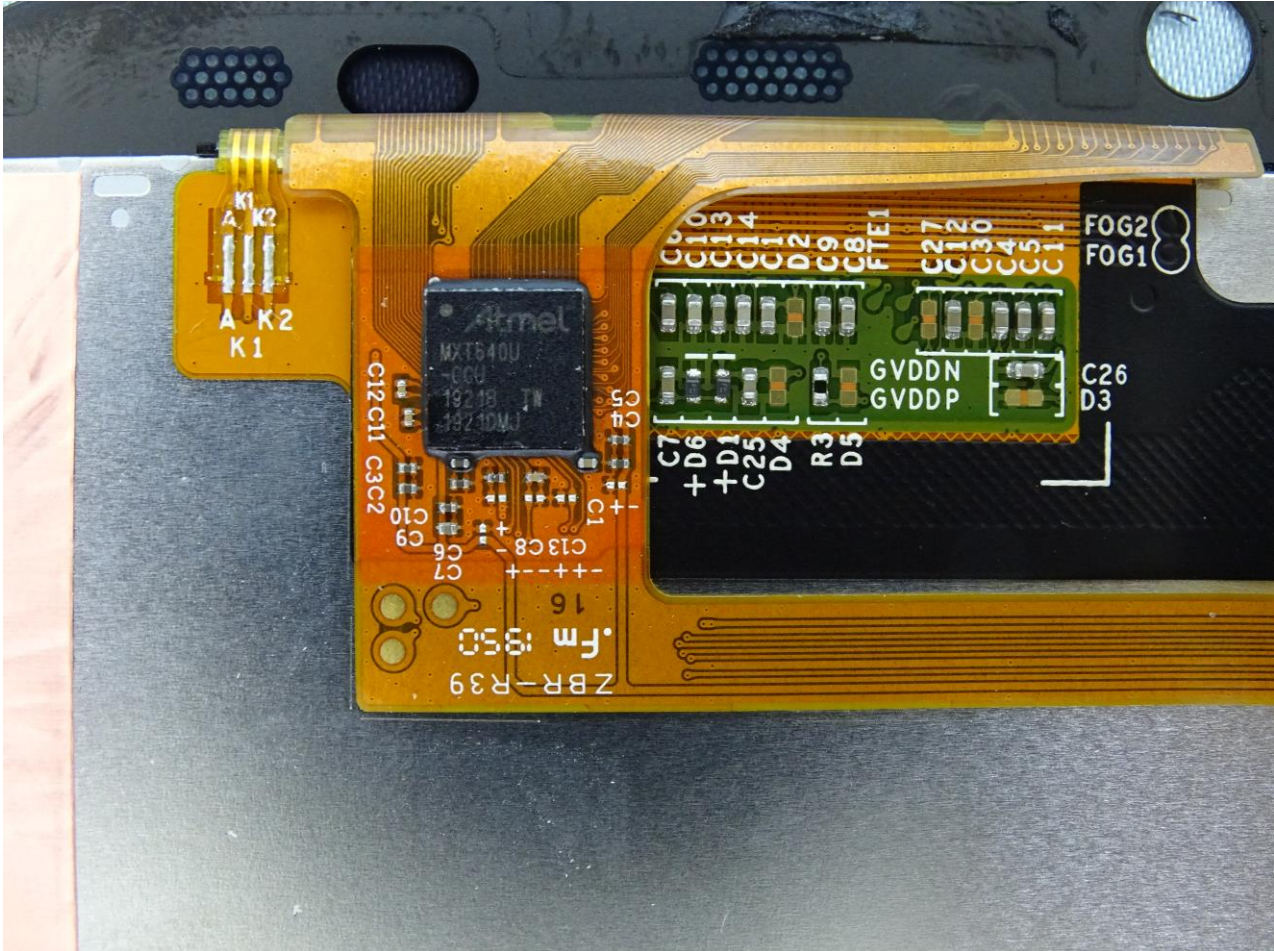

2. Internal Photograph of EUT

Brand Name: Zebra / Model Name: TC520K

Brand Name: Zebra / Model Name: TC520K

Brand Name: Zebra / Model Name: TC520K

Brand Name: Zebra / Model Name: TC520K

Brand Name: Zebra / Model Name: TC520K

Brand Name: Zebra / Model Name: TC520K

Brand Name: Zebra / Model Name: TC520K

Brand Name: Zebra / Model Name: TC520K

Brand Name: Zebra / Model Name: TC520K

Brand Name: Zebra / Model Name: TC520K

Brand Name: Zebra / Model Name: TC520K