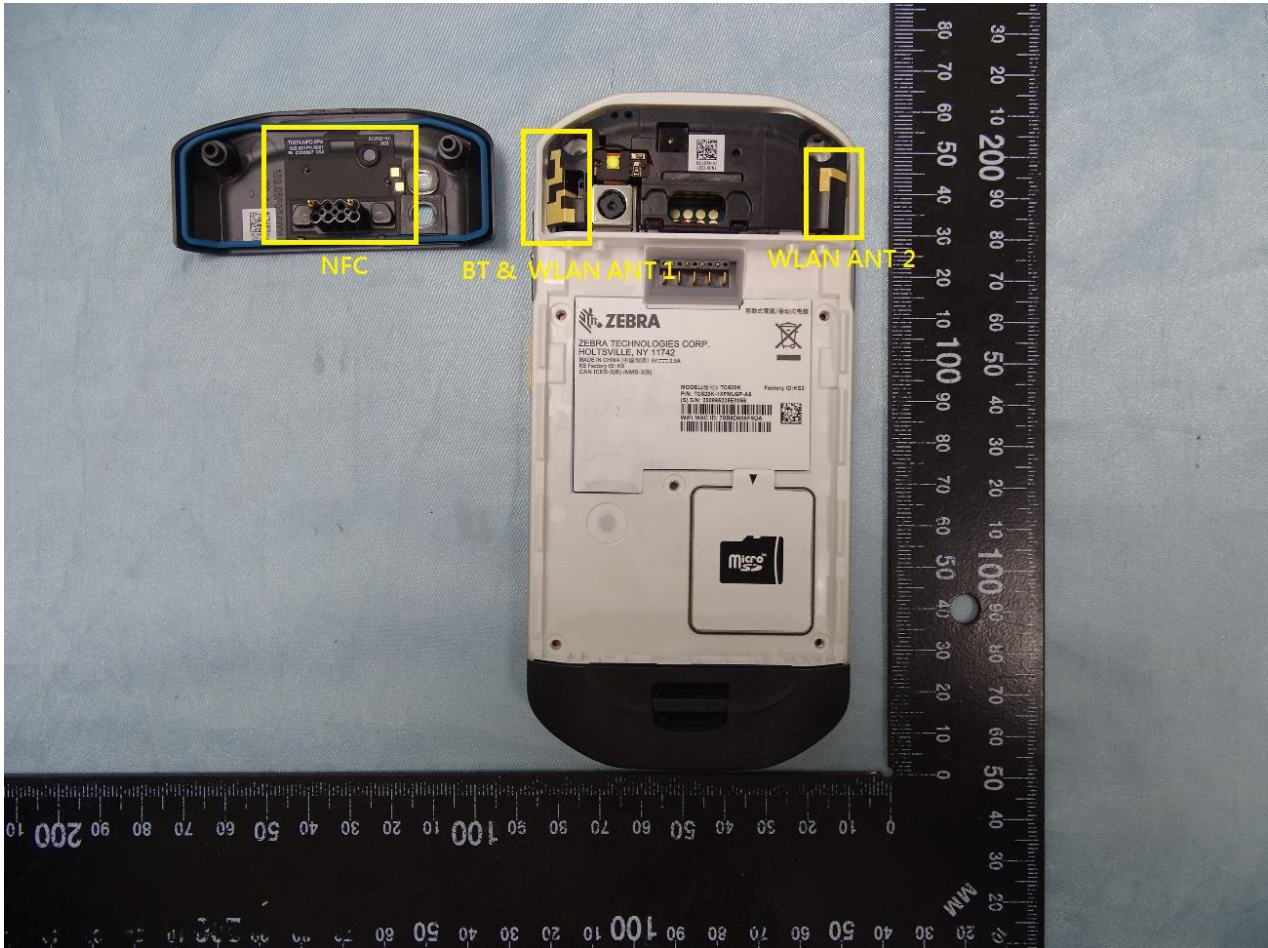

2. Internal Photograph of EUT

Brand Name: Zebra / Model Name: TC520K

Brand Name: Zebra / Model Name: TC520K

Brand Name: Zebra / Model Name: TC520K

Brand Name: Zebra / Model Name: TC520K

Brand Name: Zebra / Model Name: TC520K

Brand Name: Zebra / Model Name: TC520K

Brand Name: Zebra / Model Name: TC520K

Brand Name: Zebra / Model Name: TC520K

Brand Name: Zebra / Model Name: TC520K

Brand Name: Zebra / Model Name: TC520K

Brand Name: Zebra / Model Name: TC520K