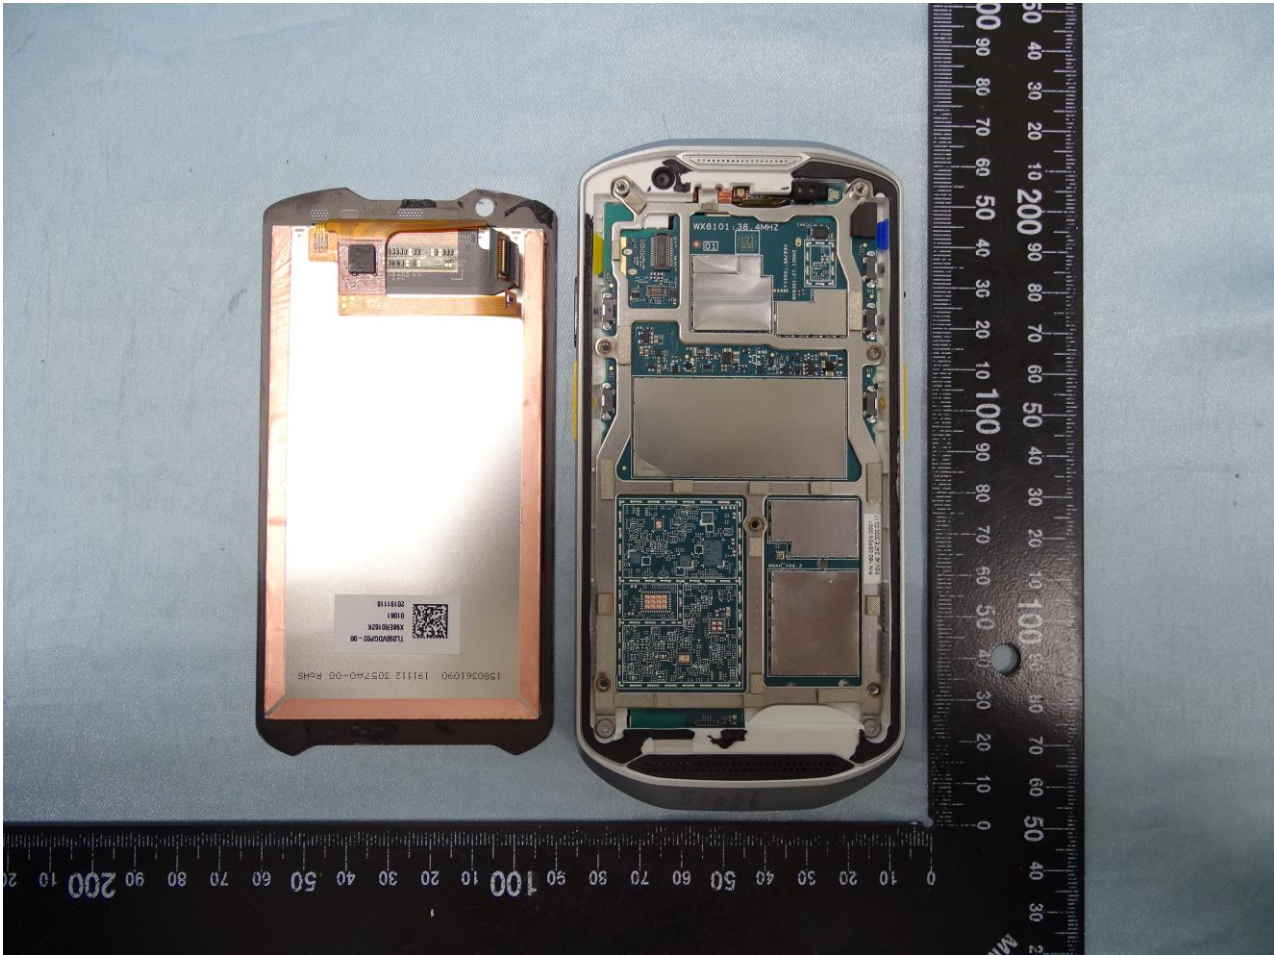

2. Internal Photograph of EUT

Brand Name: Zebra / Model Name: TC520K

Brand Name: Zebra / Model Name: TC520K

Brand Name: Zebra / Model Name: TC520K

Brand Name: Zebra / Model Name: TC520K

Brand Name: Zebra / Model Name: TC520K

Brand Name: Zebra / Model Name: TC520K

Brand Name: Zebra / Model Name: TC520K

Brand Name: Zebra / Model Name: TC520K

Brand Name: Zebra / Model Name: TC520K

Brand Name: Zebra / Model Name: TC520K

Brand Name: Zebra / Model Name: TC520K