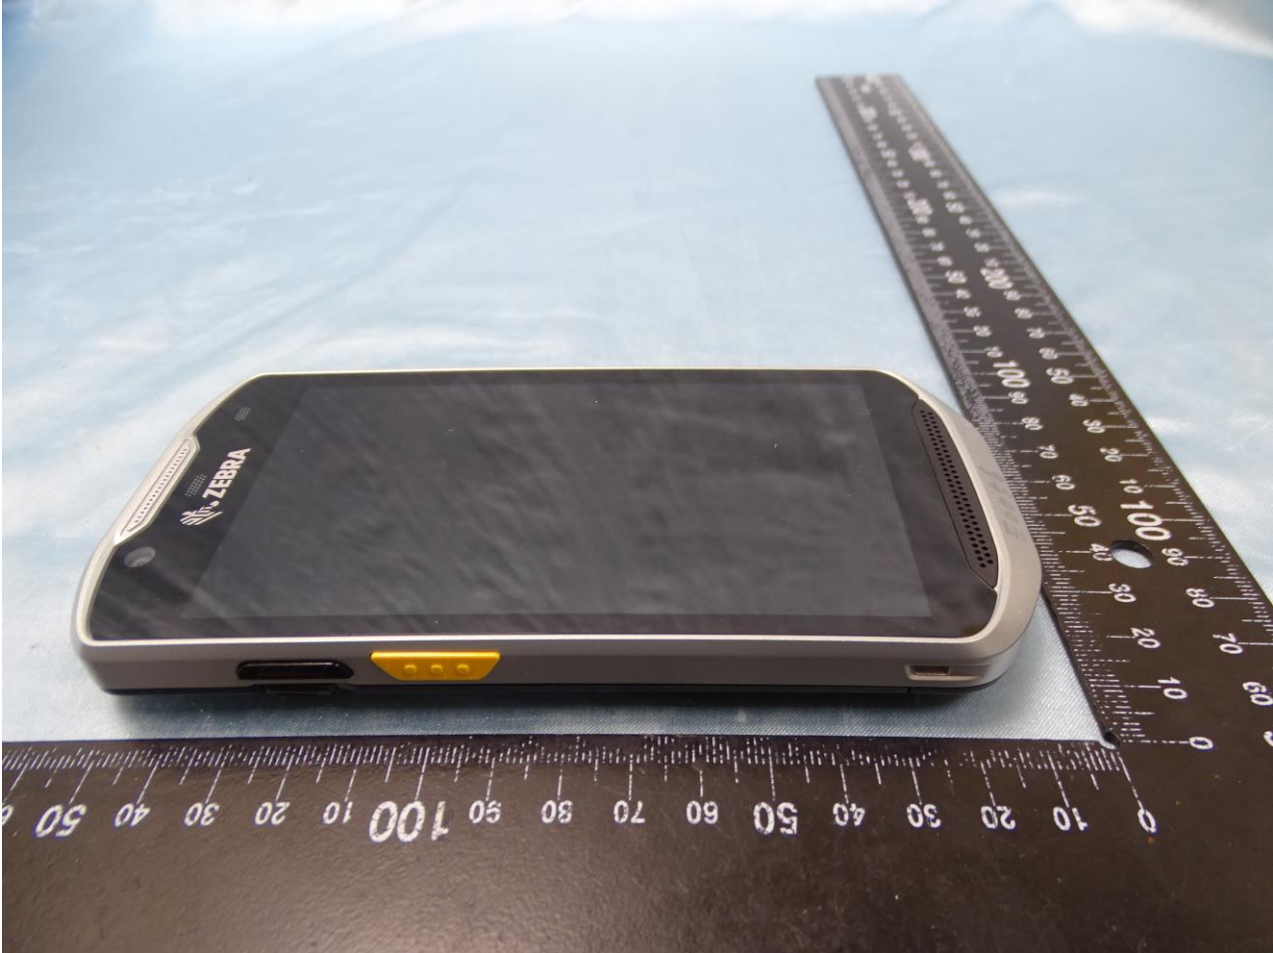

1. External Photograph of EUT

Brand Name: Zebra / Model Name: TC520K

Brand Name: Zebra / Model Name: TC520K

Brand Name: Zebra / Model Name: TC520K

Brand Name: Zebra / Model Name: TC520K

Brand Name: Zebra / Model Name: TC520K

Brand Name: Zebra / Model Name: TC520K