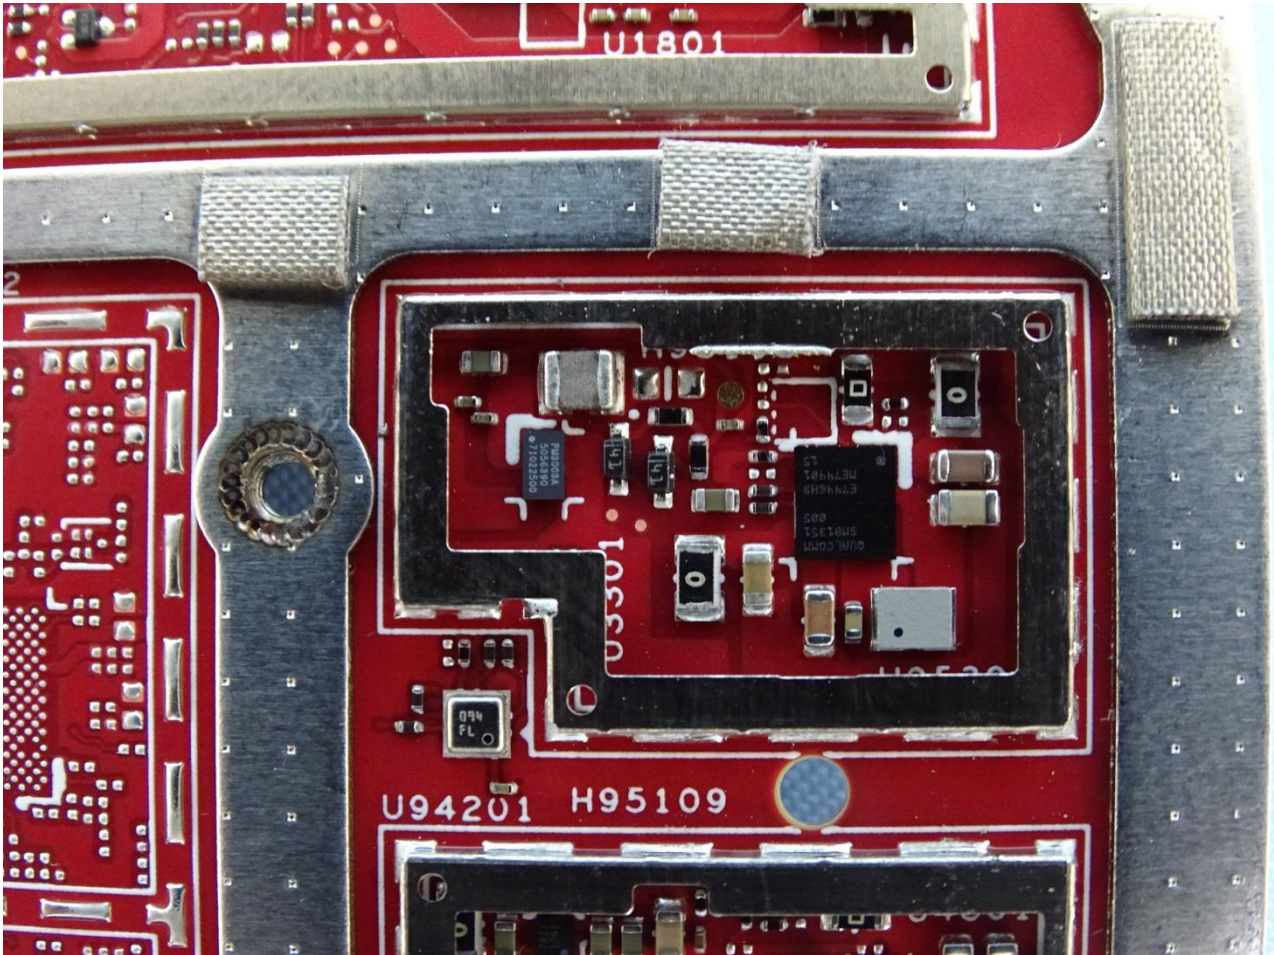

Brand Name: Zebra / Model Name: TC520K

Brand Name: Zebra / Model Name: TC520K

Brand Name: Zebra / Model Name: TC520K

Brand Name: Zebra / Model Name: TC520K

Brand Name: Zebra / Model Name: TC520K

Brand Name: Zebra / Model Name: TC520K

Brand Name: Zebra / Model Name: TC520K

Brand Name: Zebra / Model Name: TC520K

Brand Name: Zebra / Model Name: TC520K

Bluetooth & WLAN Antenna 1

Brand Name: Zebra / Model Name: TC520K

Brand Name: Zebra / Model Name: TC520K