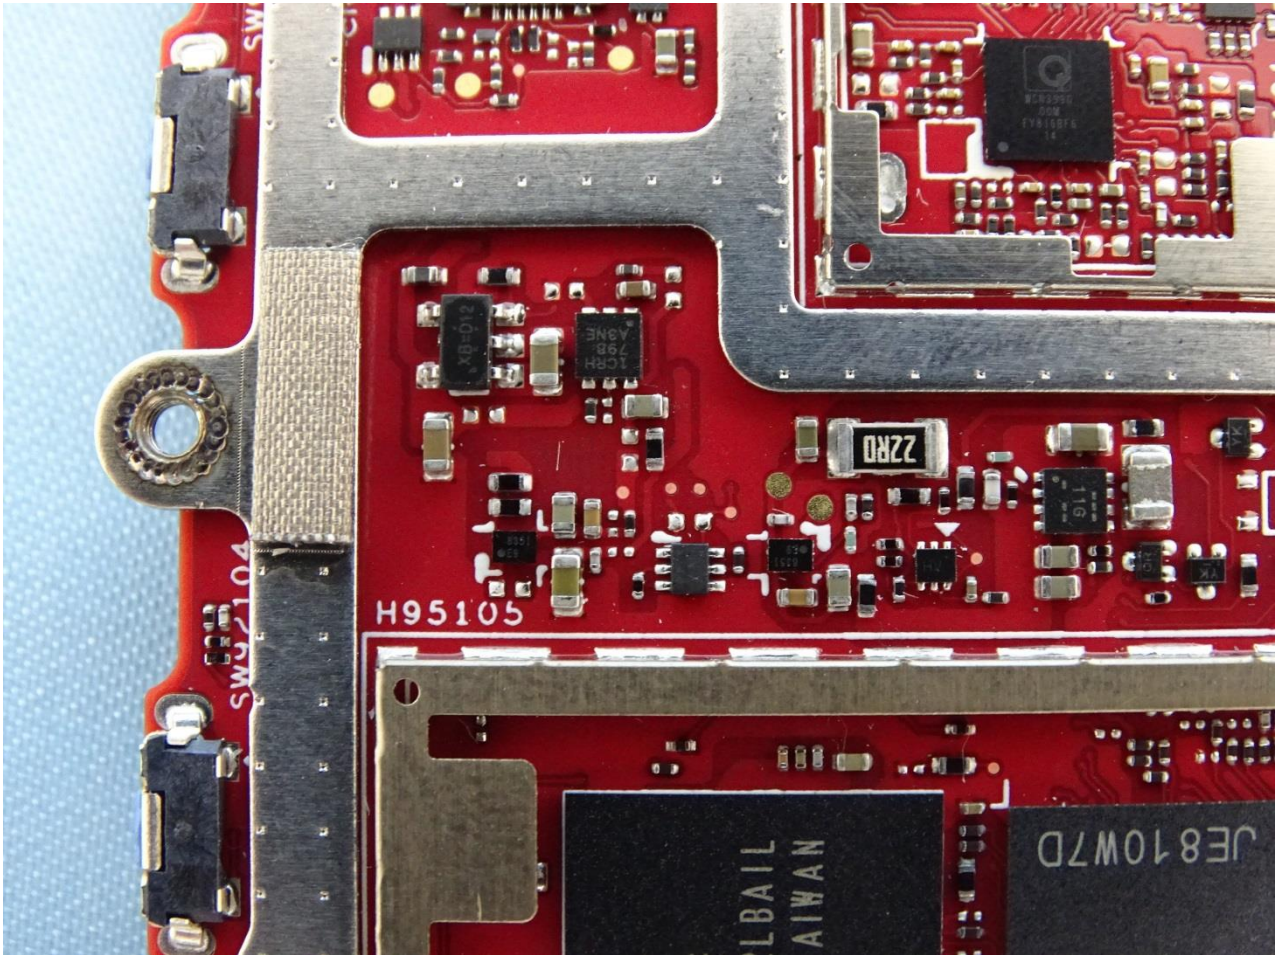

Brand Name: Zebra / Model Name: TC520K

Brand Name: Zebra / Model Name: TC520K

Brand Name: Zebra / Model Name: TC520K

Brand Name: Zebra / Model Name: TC520K

Brand Name: Zebra / Model Name: TC520K

Brand Name: Zebra / Model Name: TC520K

Brand Name: Zebra / Model Name: TC520K

Brand Name: Zebra / Model Name: TC520K

Brand Name: Zebra / Model Name: TC520K

Bluetooth & WLAN Antenna 1

Brand Name: Zebra / Model Name: TC520K

Brand Name: Zebra / Model Name: TC520K