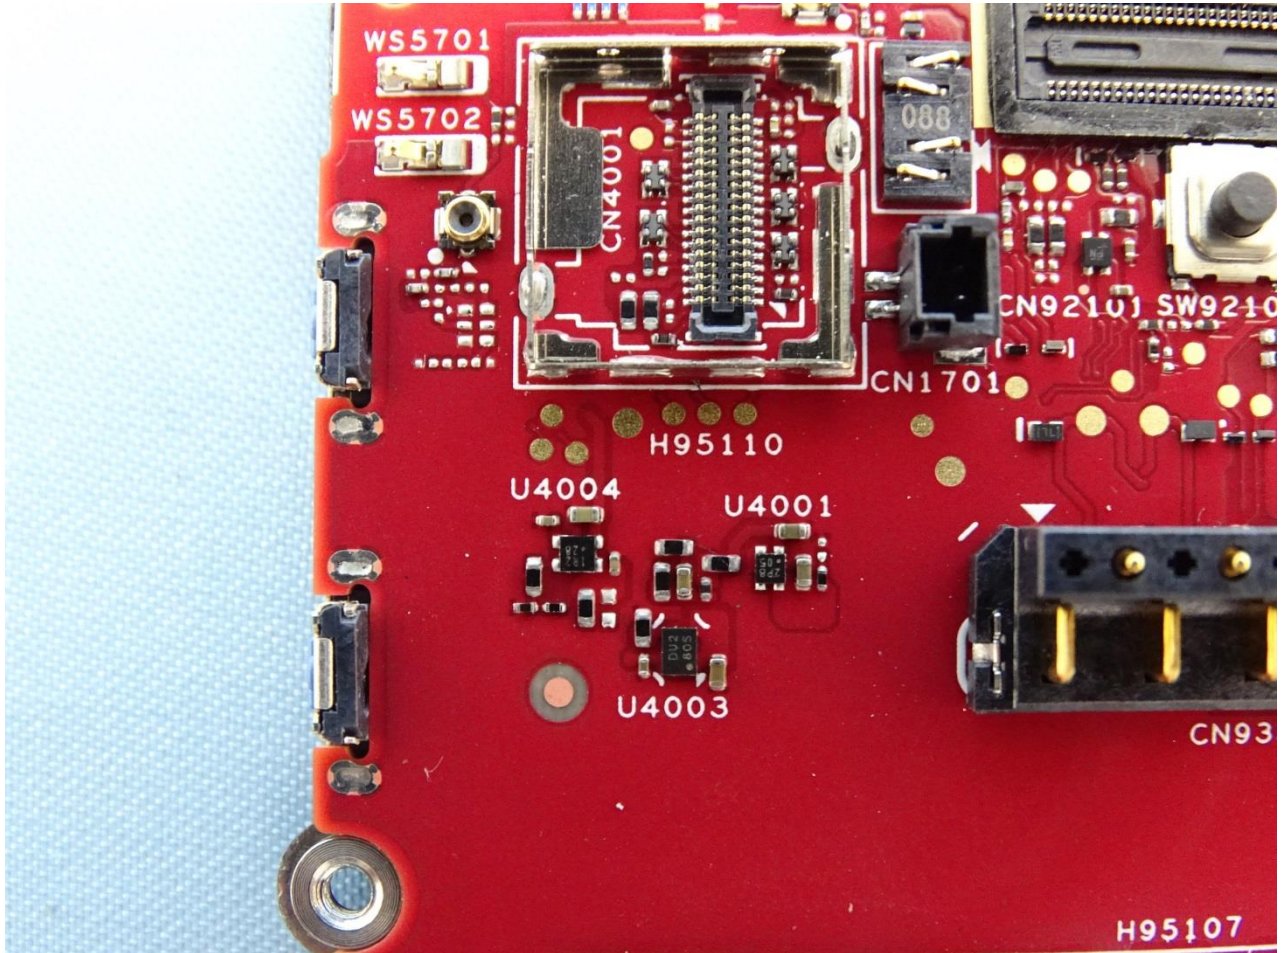

3. Internal Photograph of EUT

Brand Name: Zebra / Model Name: TC520K

Brand Name: Zebra / Model Name: TC520K

Brand Name: Zebra / Model Name: TC520K

Brand Name: Zebra / Model Name: TC520K

Brand Name: Zebra / Model Name: TC520K

Brand Name: Zebra / Model Name: TC520K

Brand Name: Zebra / Model Name: TC520K

Brand Name: Zebra / Model Name: TC520K

Brand Name: Zebra / Model Name: TC520K

Brand Name: Zebra / Model Name: TC520K

Brand Name: Zebra / Model Name: TC520K

WLAN Antenna 2

Brand Name: Zebra / Model Name: TC520K