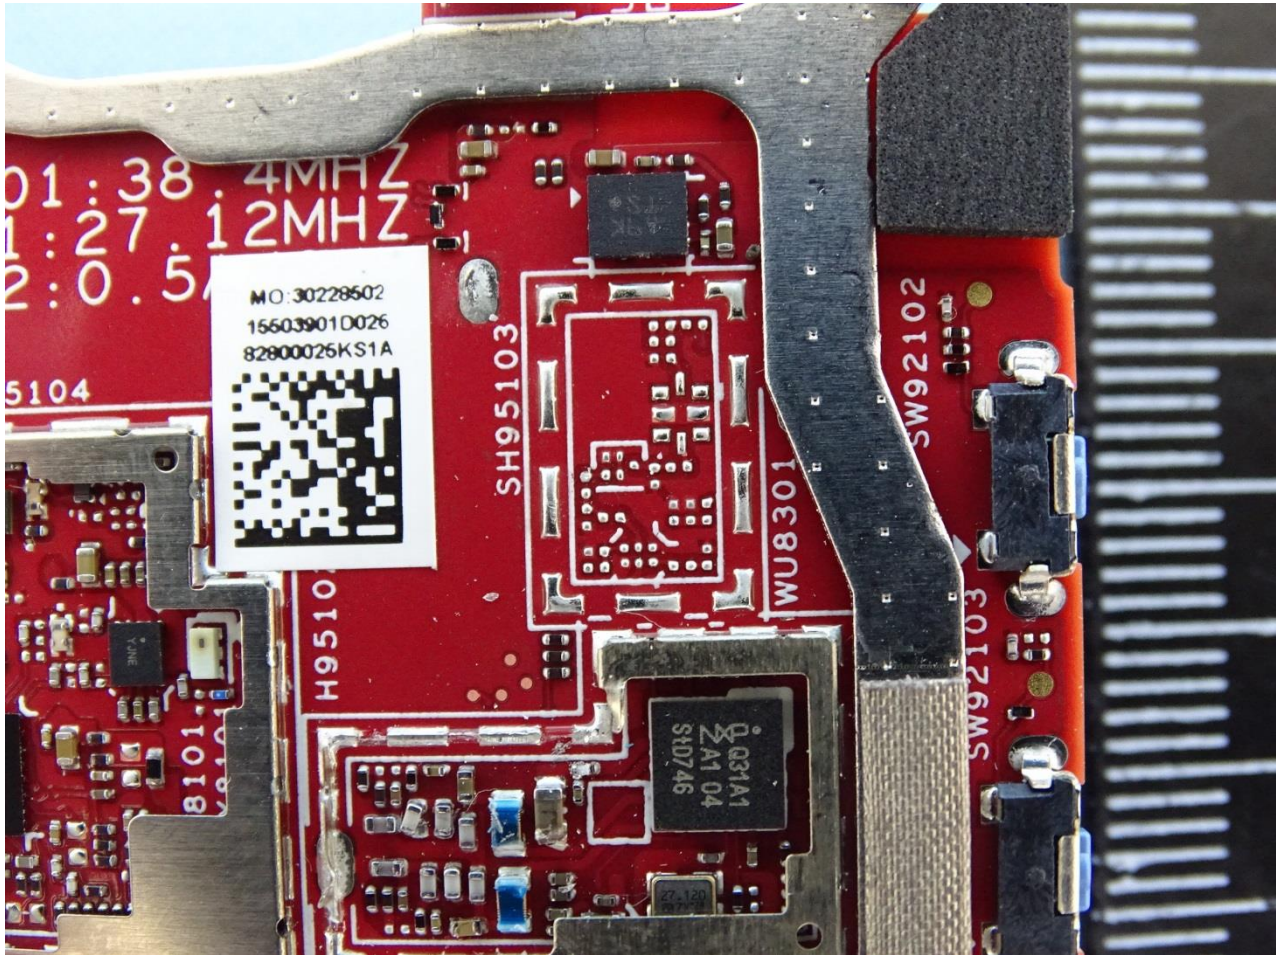

Brand Name: Zebra / Model Name: TC520K

Brand Name: Zebra / Model Name: TC520K

Brand Name: Zebra / Model Name: TC520K

Brand Name: Zebra / Model Name: TC520K

Brand Name: Zebra / Model Name: TC520K

Brand Name: Zebra / Model Name: TC520K

Brand Name: Zebra / Model Name: TC520K

Brand Name: Zebra / Model Name: TC520K

Brand Name: Zebra / Model Name: TC520K

Bluetooth & WLAN Antenna 1

Brand Name: Zebra / Model Name: TC520K

Brand Name: Zebra / Model Name: TC520K

WLAN Antenna 2

Brand Name: Zebra / Model Name: TC520K