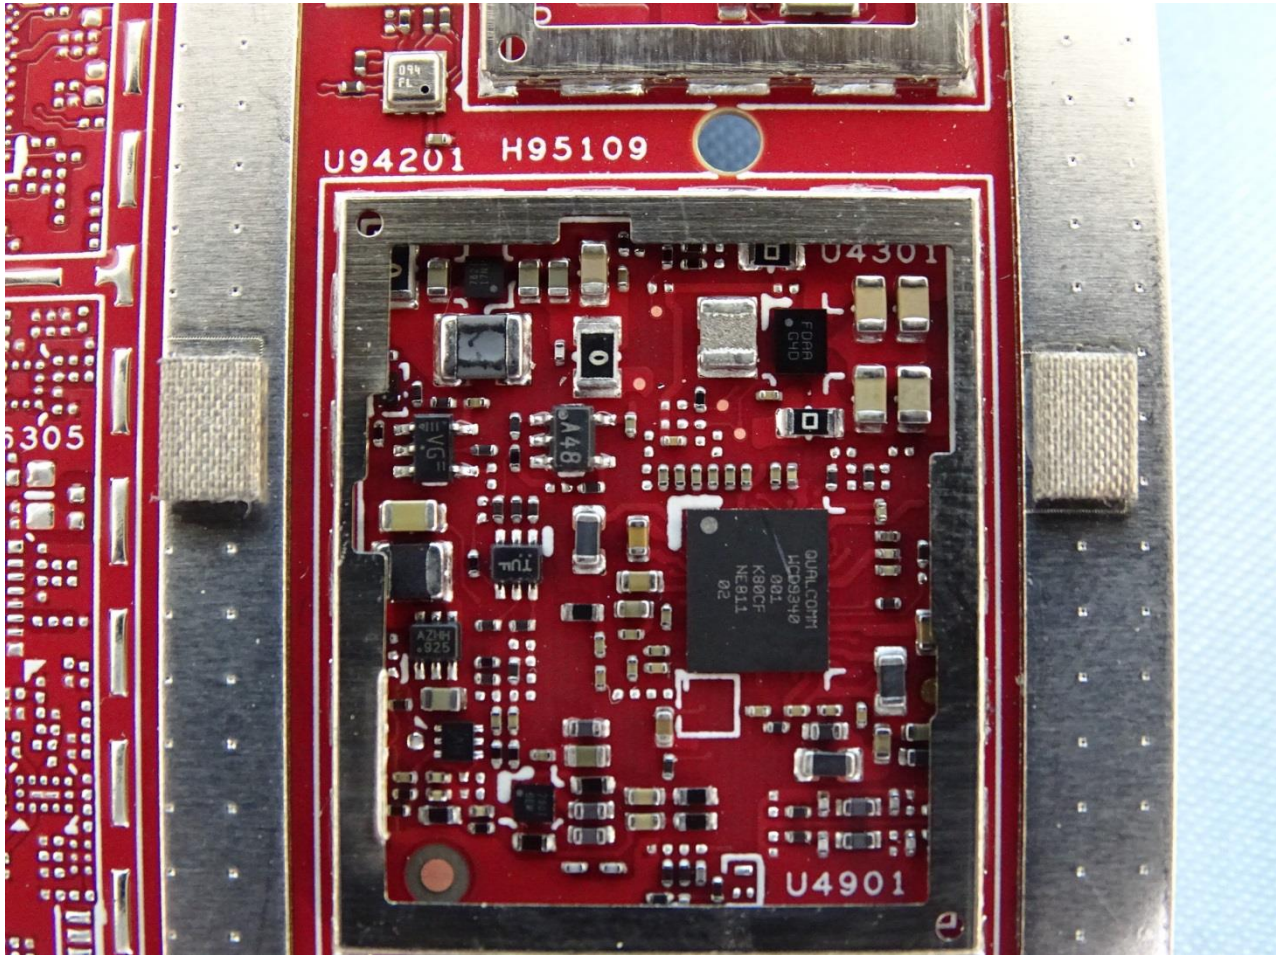

Brand Name: Zebra / Model Name: TC520K

Brand Name: Zebra / Model Name: TC520K

Brand Name: Zebra / Model Name: TC520K

Brand Name: Zebra / Model Name: TC520K

Brand Name: Zebra / Model Name: TC520K

Brand Name: Zebra / Model Name: TC520K

Brand Name: Zebra / Model Name: TC520K

Brand Name: Zebra / Model Name: TC520K

Brand Name: Zebra / Model Name: TC520K

Bluetooth & WLAN Antenna 1

Brand Name: Zebra / Model Name: TC520K

Brand Name: Zebra / Model Name: TC520K