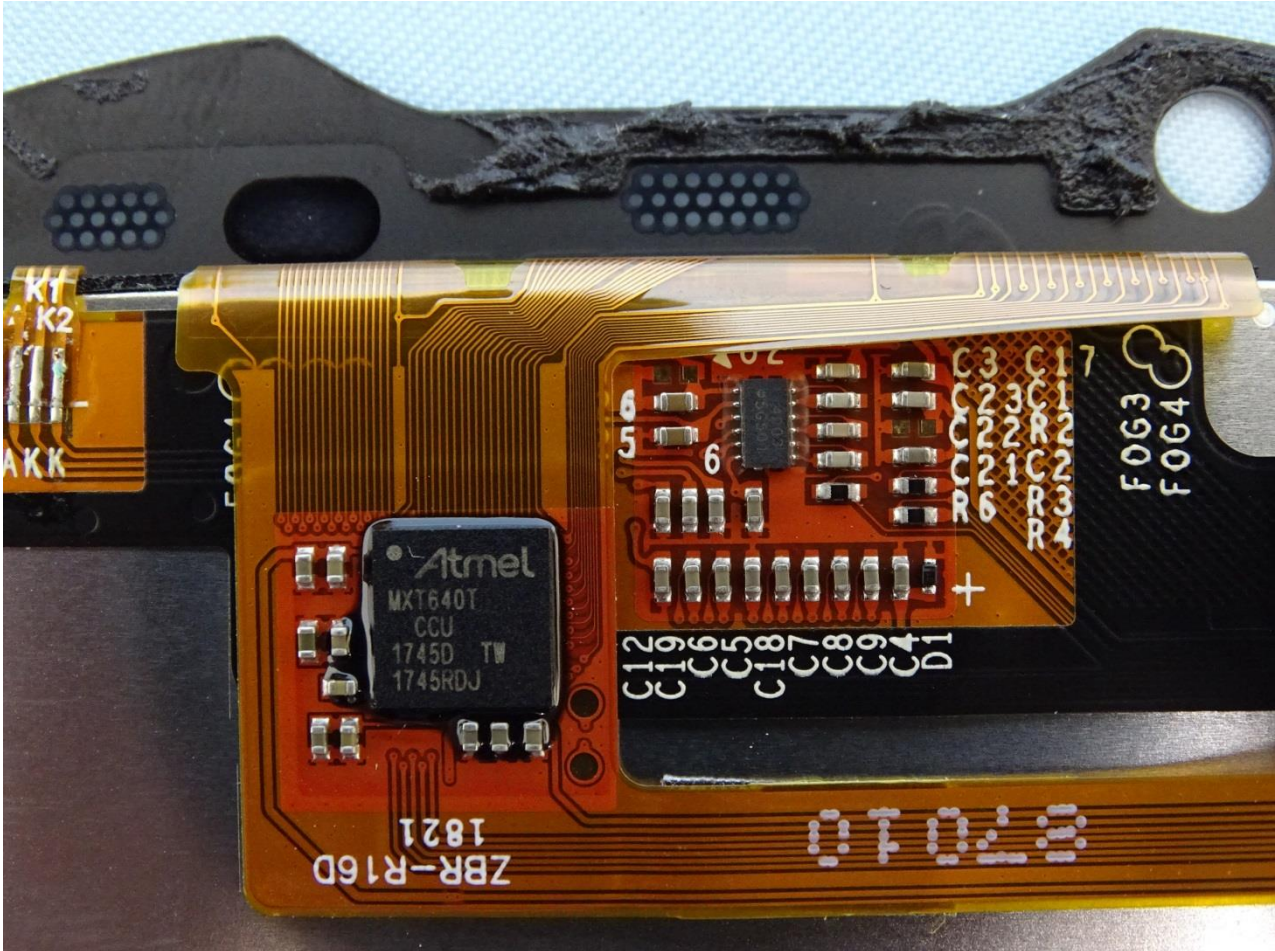

Brand Name: Zebra / Model Name: TC520K