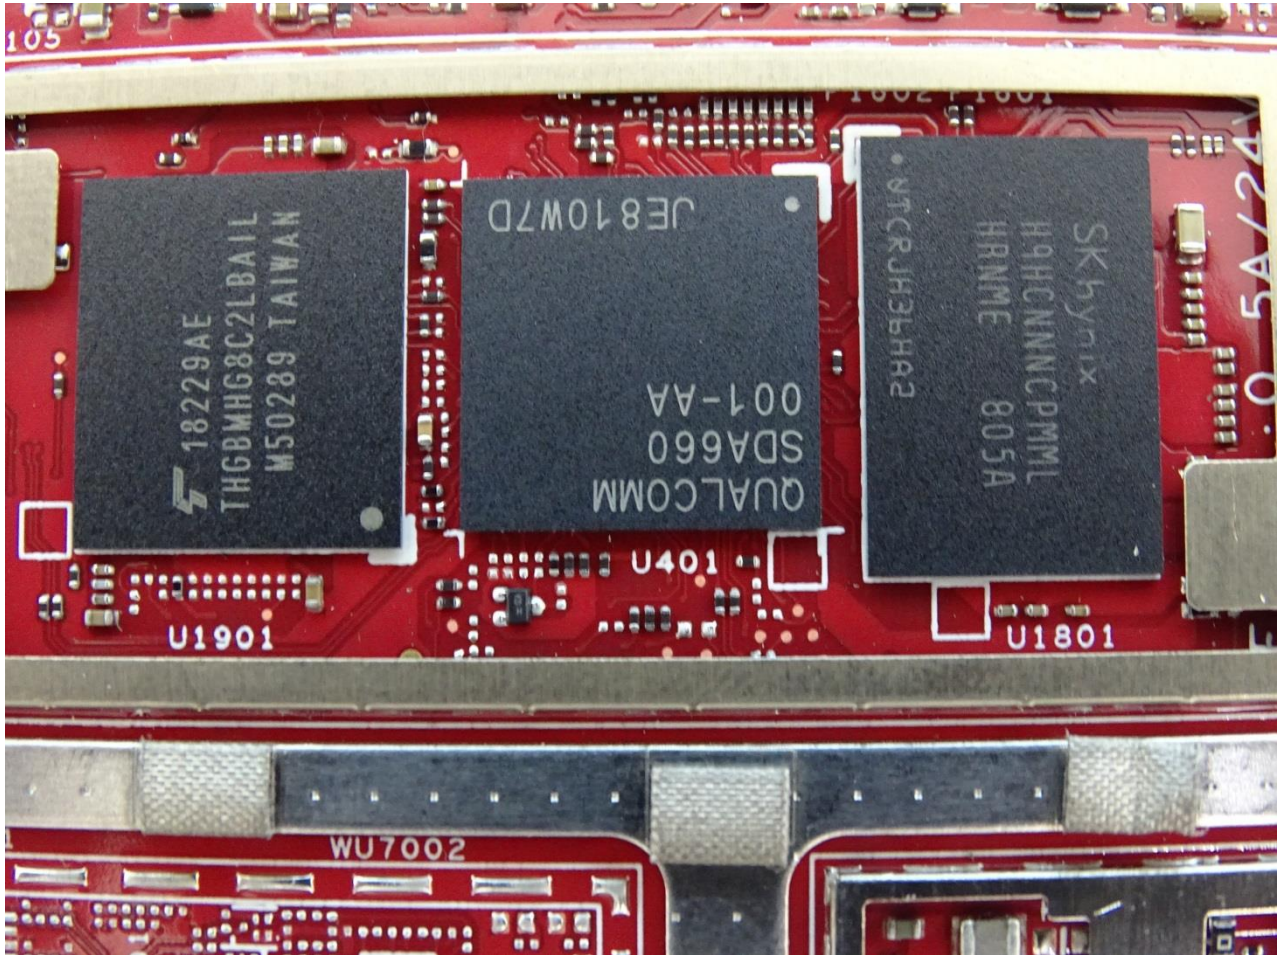

Brand Name: Zebra / Model Name: TC520K

Brand Name: Zebra / Model Name: TC520K

Brand Name: Zebra / Model Name: TC520K

Brand Name: Zebra / Model Name: TC520K

Brand Name: Zebra / Model Name: TC520K

Brand Name: Zebra / Model Name: TC520K

Brand Name: Zebra / Model Name: TC520K

Brand Name: Zebra / Model Name: TC520K

Brand Name: Zebra / Model Name: TC520K

Bluetooth & WLAN Antenna 1

Brand Name: Zebra / Model Name: TC520K

Brand Name: Zebra / Model Name: TC520K