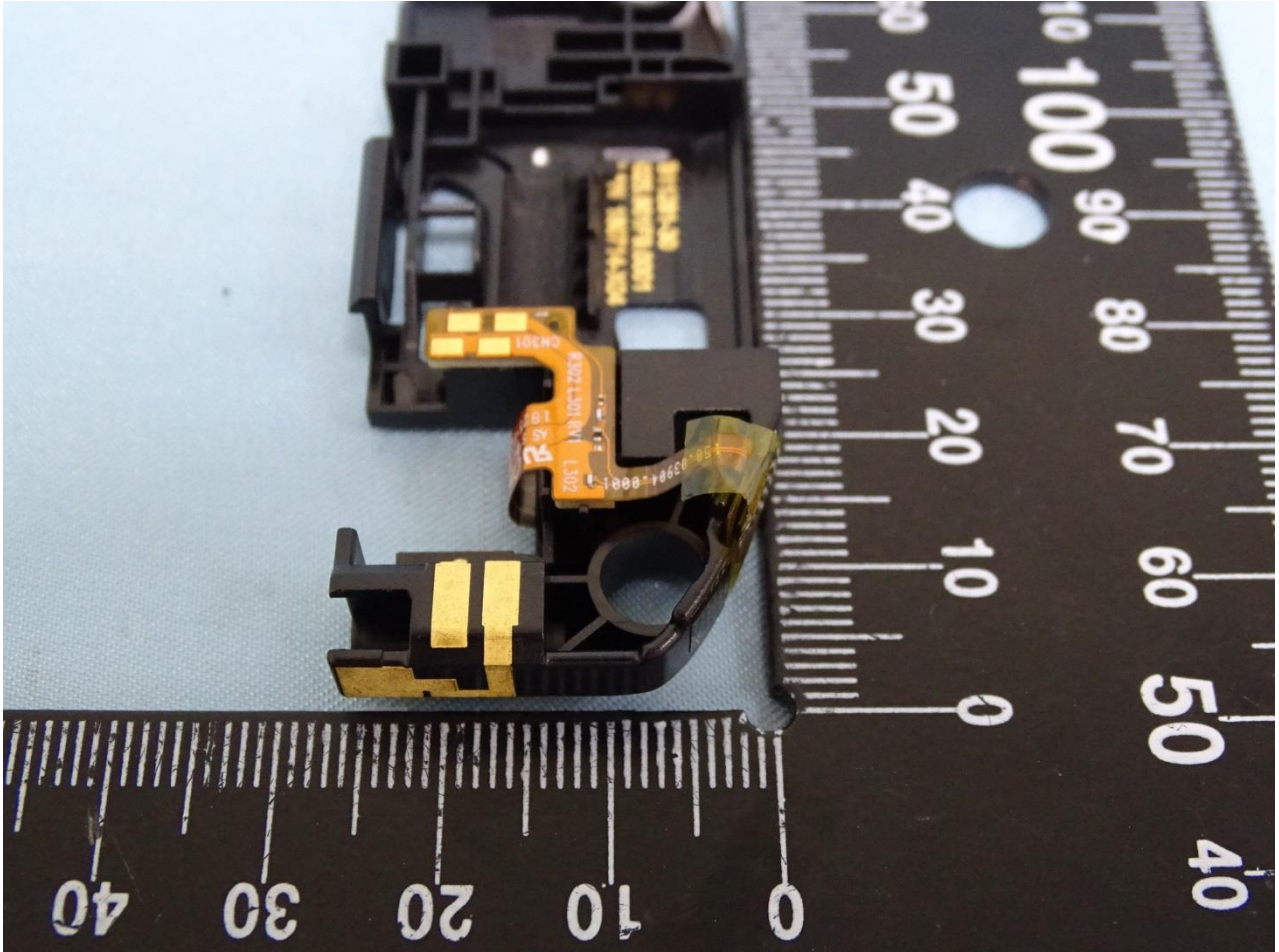

Brand Name: Zebra / Model Name: TC520K

Brand Name: Zebra / Model Name: TC520K

Brand Name: Zebra / Model Name: TC520K

Brand Name: Zebra / Model Name: TC520K

Brand Name: Zebra / Model Name: TC520K

Brand Name: Zebra / Model Name: TC520K

Brand Name: Zebra / Model Name: TC520K

Brand Name: Zebra / Model Name: TC520K

Brand Name: Zebra / Model Name: TC520K

Bluetooth & WLAN Antenna 1

Brand Name: Zebra / Model Name: TC520K

Brand Name: Zebra / Model Name: TC520K

WLAN Antenna 2

Brand Name: Zebra / Model Name: TC520K