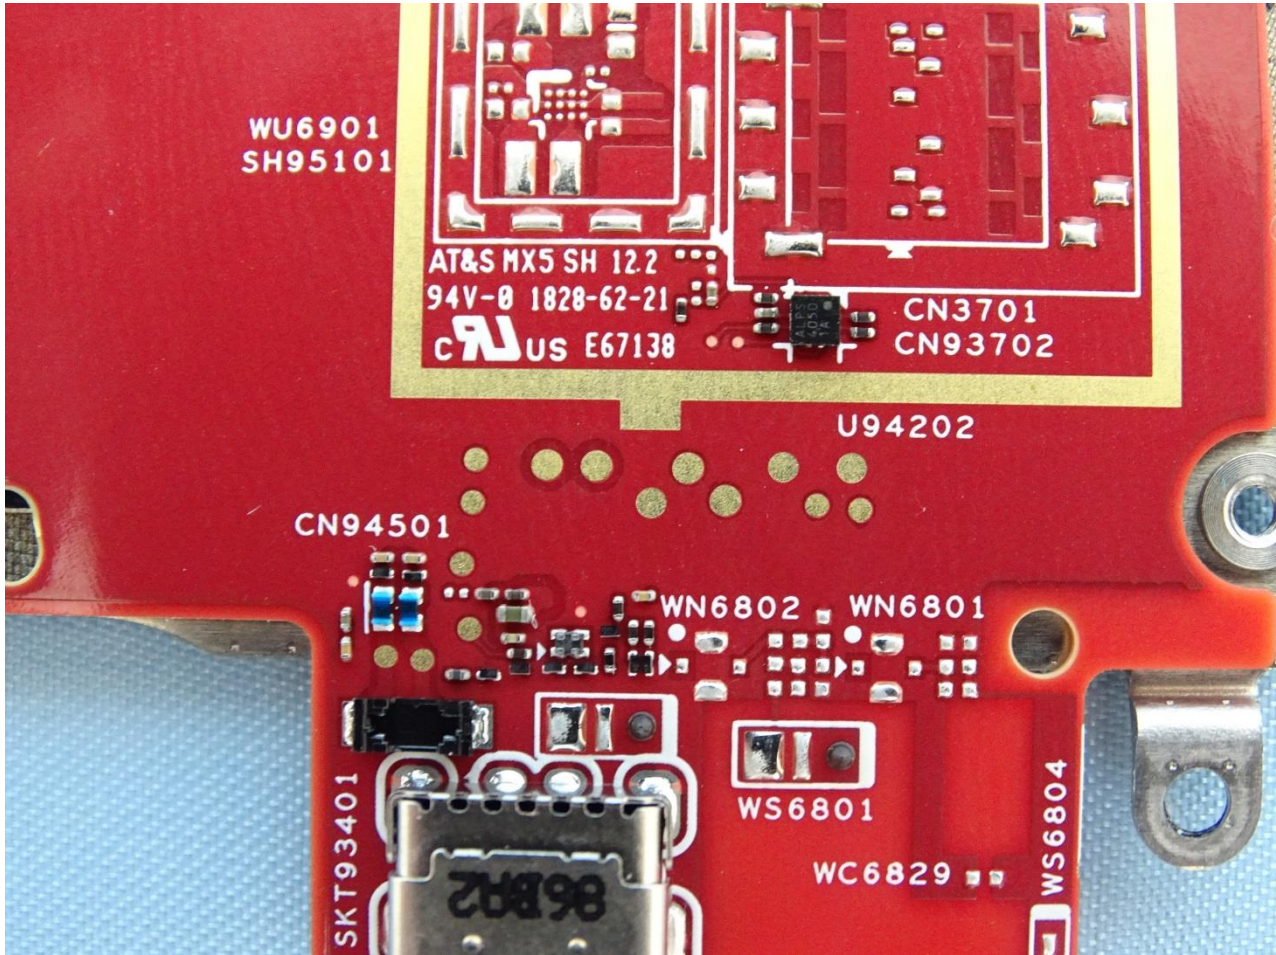

3. Internal Photograph of EUT

Brand Name: Zebra / Model Name: TC520K

Brand Name: Zebra / Model Name: TC520K

Brand Name: Zebra / Model Name: TC520K

Brand Name: Zebra / Model Name: TC520K

Brand Name: Zebra / Model Name: TC520K

Brand Name: Zebra / Model Name: TC520K

Brand Name: Zebra / Model Name: TC520K

Brand Name: Zebra / Model Name: TC520K

Brand Name: Zebra / Model Name: TC520K

Brand Name: Zebra / Model Name: TC520K

Brand Name: Zebra / Model Name: TC520K

WLAN Antenna 2

Brand Name: Zebra / Model Name: TC520K