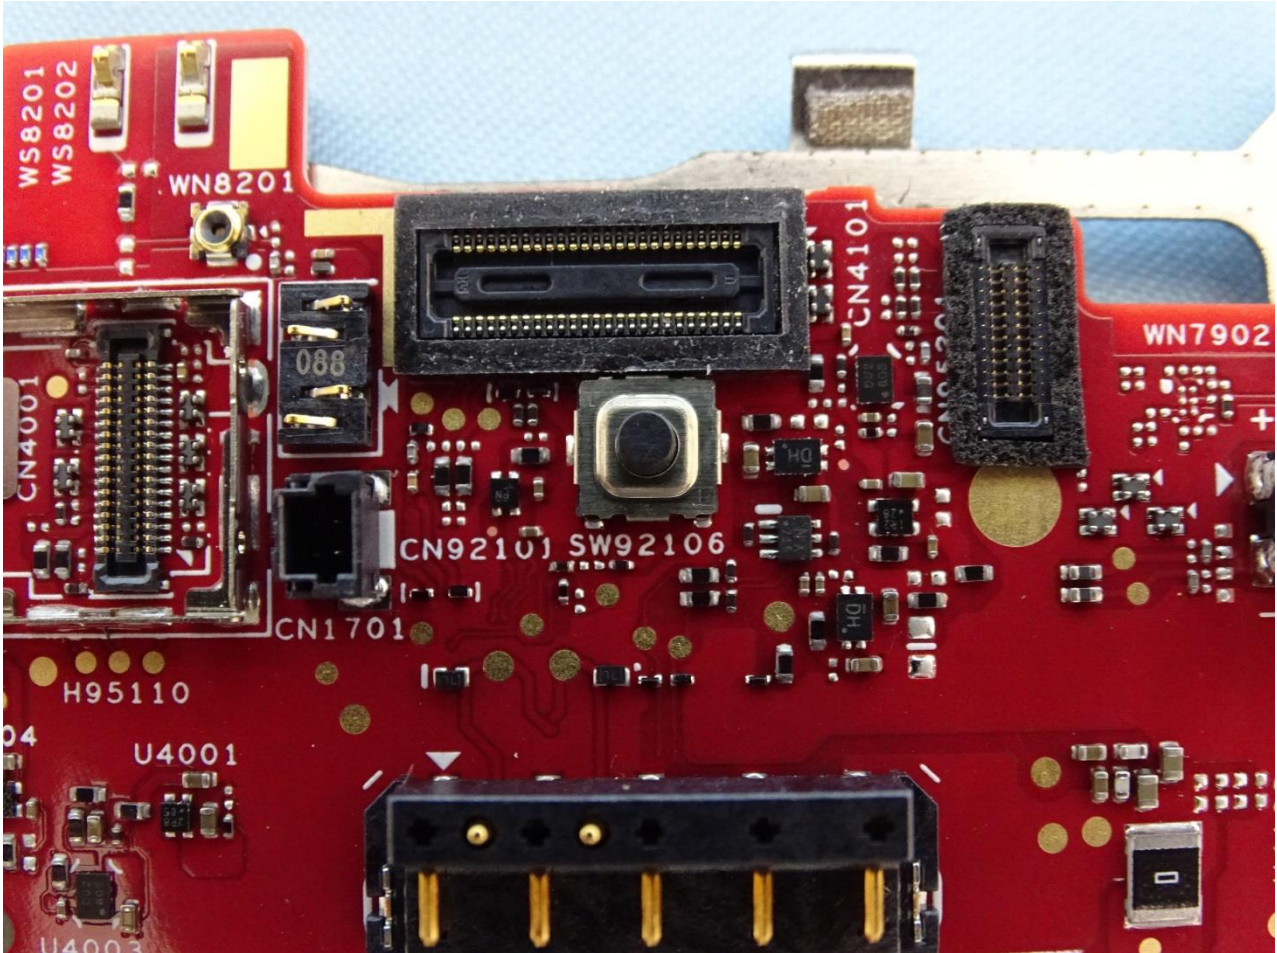

3. Internal Photograph of EUT

Brand Name: Zebra / Model Name: TC520K

Brand Name: Zebra / Model Name: TC520K

Brand Name: Zebra / Model Name: TC520K

Brand Name: Zebra / Model Name: TC520K

Brand Name: Zebra / Model Name: TC520K

Brand Name: Zebra / Model Name: TC520K

Brand Name: Zebra / Model Name: TC520K

Brand Name: Zebra / Model Name: TC520K

Brand Name: Zebra / Model Name: TC520K

Brand Name: Zebra / Model Name: TC520K

Brand Name: Zebra / Model Name: TC520K

WLAN Antenna 2

Brand Name: Zebra / Model Name: TC520K