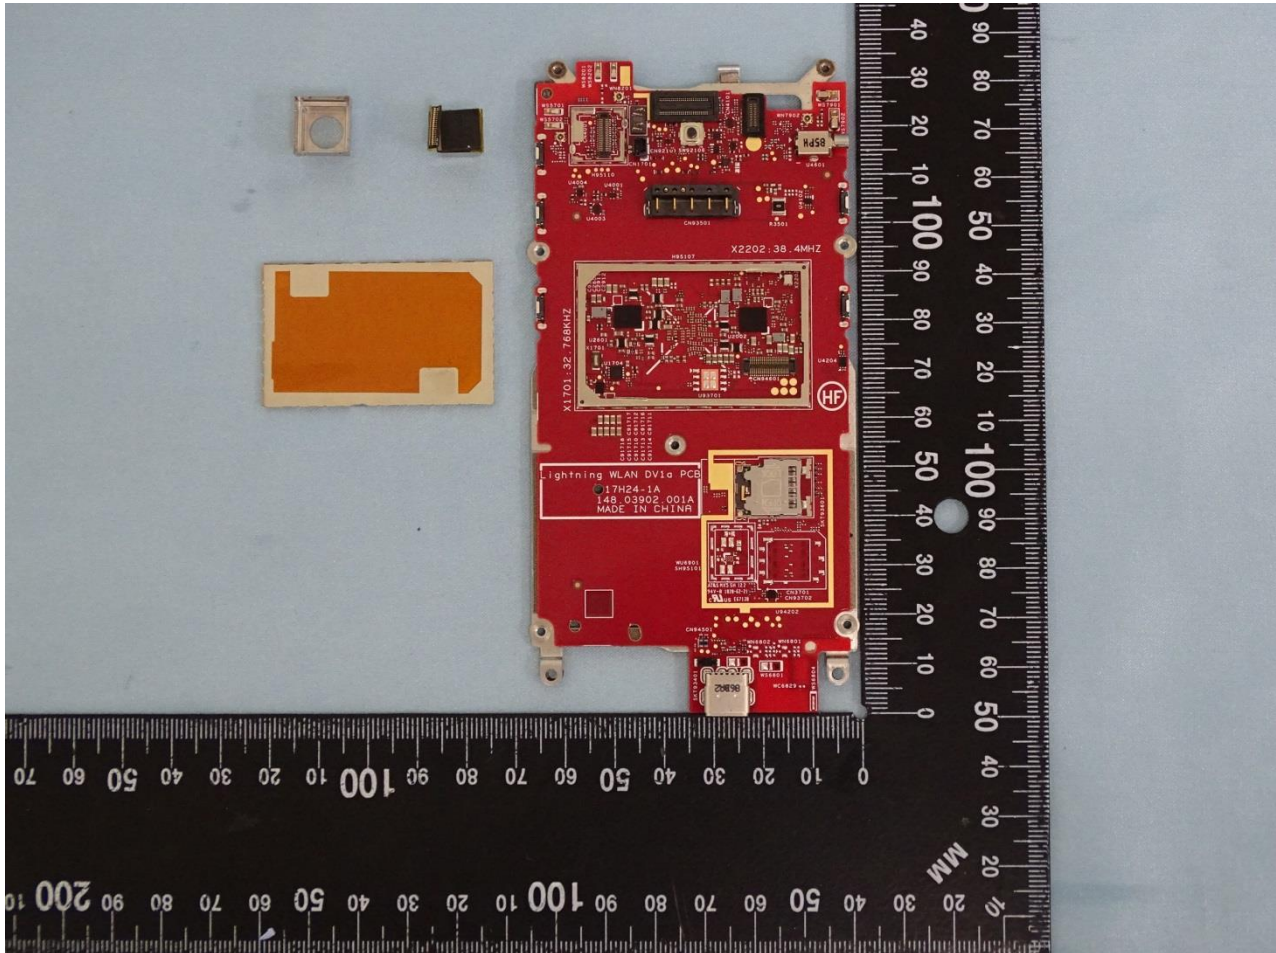

3. Internal Photograph of EUT

Brand Name: Zebra / Model Name: TC520K

Brand Name: Zebra / Model Name: TC520K

Brand Name: Zebra / Model Name: TC520K

Brand Name: Zebra / Model Name: TC520K

Brand Name: Zebra / Model Name: TC520K

Brand Name: Zebra / Model Name: TC520K

Brand Name: Zebra / Model Name: TC520K

Brand Name: Zebra / Model Name: TC520K

Brand Name: Zebra / Model Name: TC520K

Brand Name: Zebra / Model Name: TC520K

Brand Name: Zebra / Model Name: TC520K

WLAN Antenna 2

Brand Name: Zebra / Model Name: TC520K