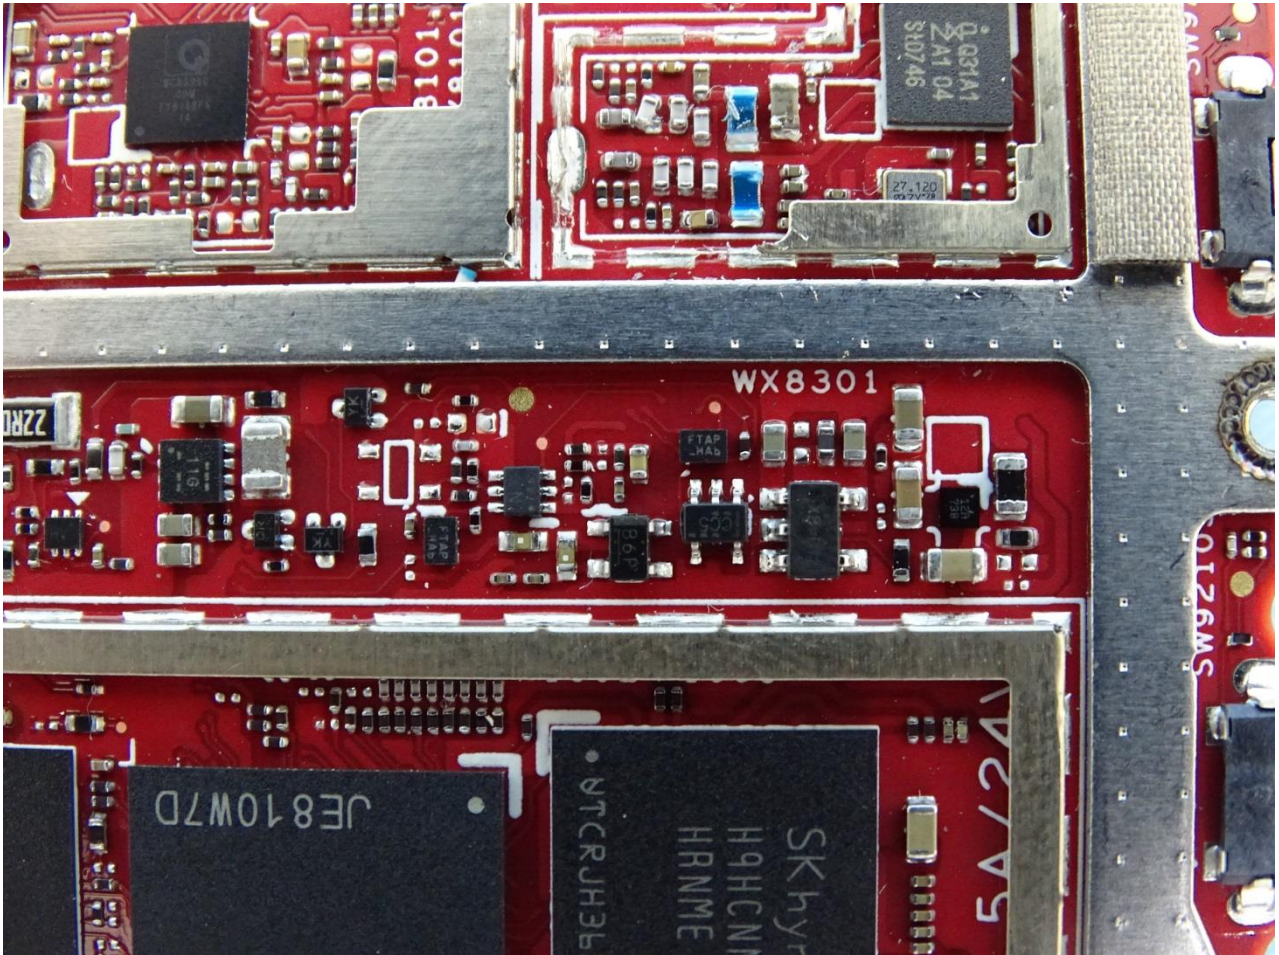

Brand Name: Zebra / Model Name: TC520K

Brand Name: Zebra / Model Name: TC520K

Brand Name: Zebra / Model Name: TC520K

Brand Name: Zebra / Model Name: TC520K

Brand Name: Zebra / Model Name: TC520K

Brand Name: Zebra / Model Name: TC520K

Brand Name: Zebra / Model Name: TC520K

Brand Name: Zebra / Model Name: TC520K

Brand Name: Zebra / Model Name: TC520K

Bluetooth & WLAN Antenna 1

Brand Name: Zebra / Model Name: TC520K

Brand Name: Zebra / Model Name: TC520K

WLAN Antenna 2

Brand Name: Zebra / Model Name: TC520K