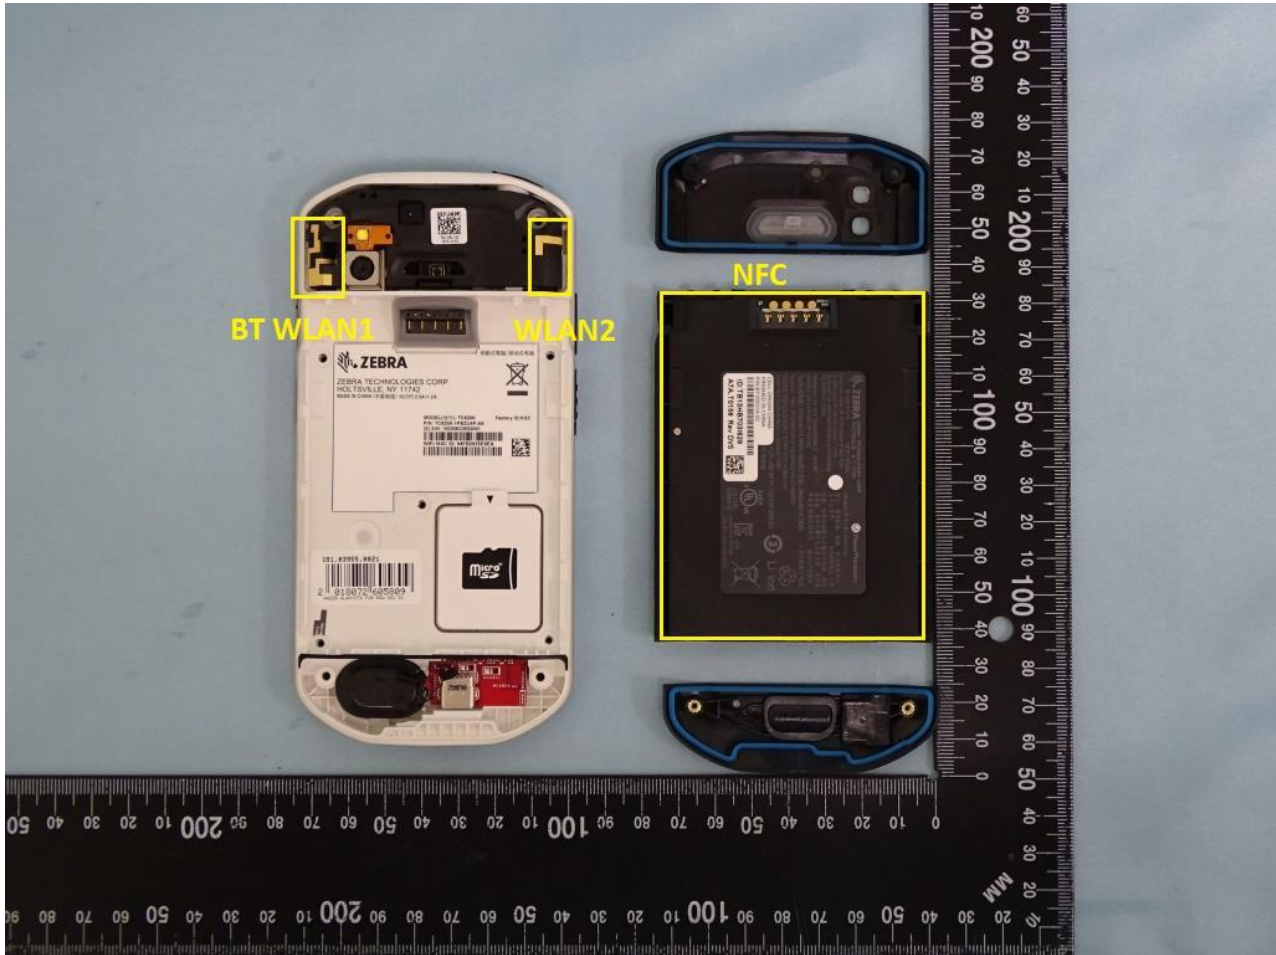

3. Internal Photograph of EUT

Brand Name: Zebra / Model Name: TC520K

Brand Name: Zebra / Model Name: TC520K

Brand Name: Zebra / Model Name: TC520K

Brand Name: Zebra / Model Name: TC520K

Brand Name: Zebra / Model Name: TC520K

Brand Name: Zebra / Model Name: TC520K

Brand Name: Zebra / Model Name: TC520K

Brand Name: Zebra / Model Name: TC520K

Brand Name: Zebra / Model Name: TC520K

Brand Name: Zebra / Model Name: TC520K

Brand Name: Zebra / Model Name: TC520K