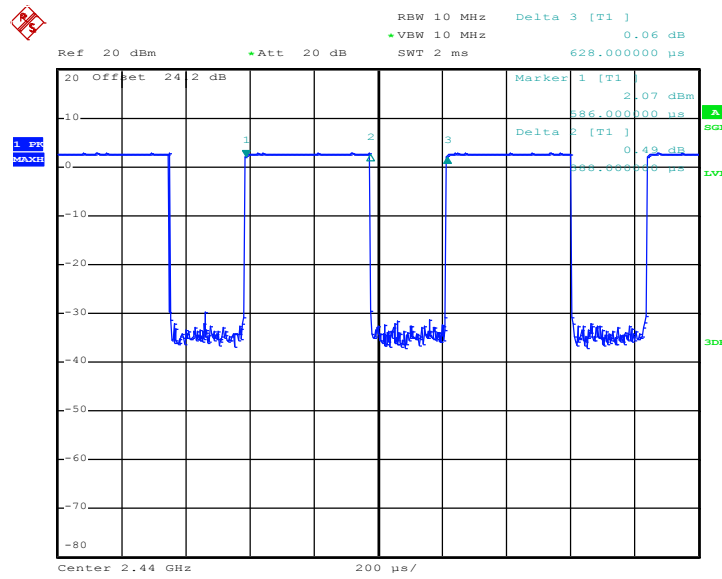

Appendix D. Duty Cycle Plots

Band	Duty Cycle(%)	T(us)	1/T(kHz)	VBW Setting
Bluetooth 4.0-LE	62.42	392.00	2.55	3kHz

Bluetooth 4.0

Date: 22.AUG.2016 20:11:56