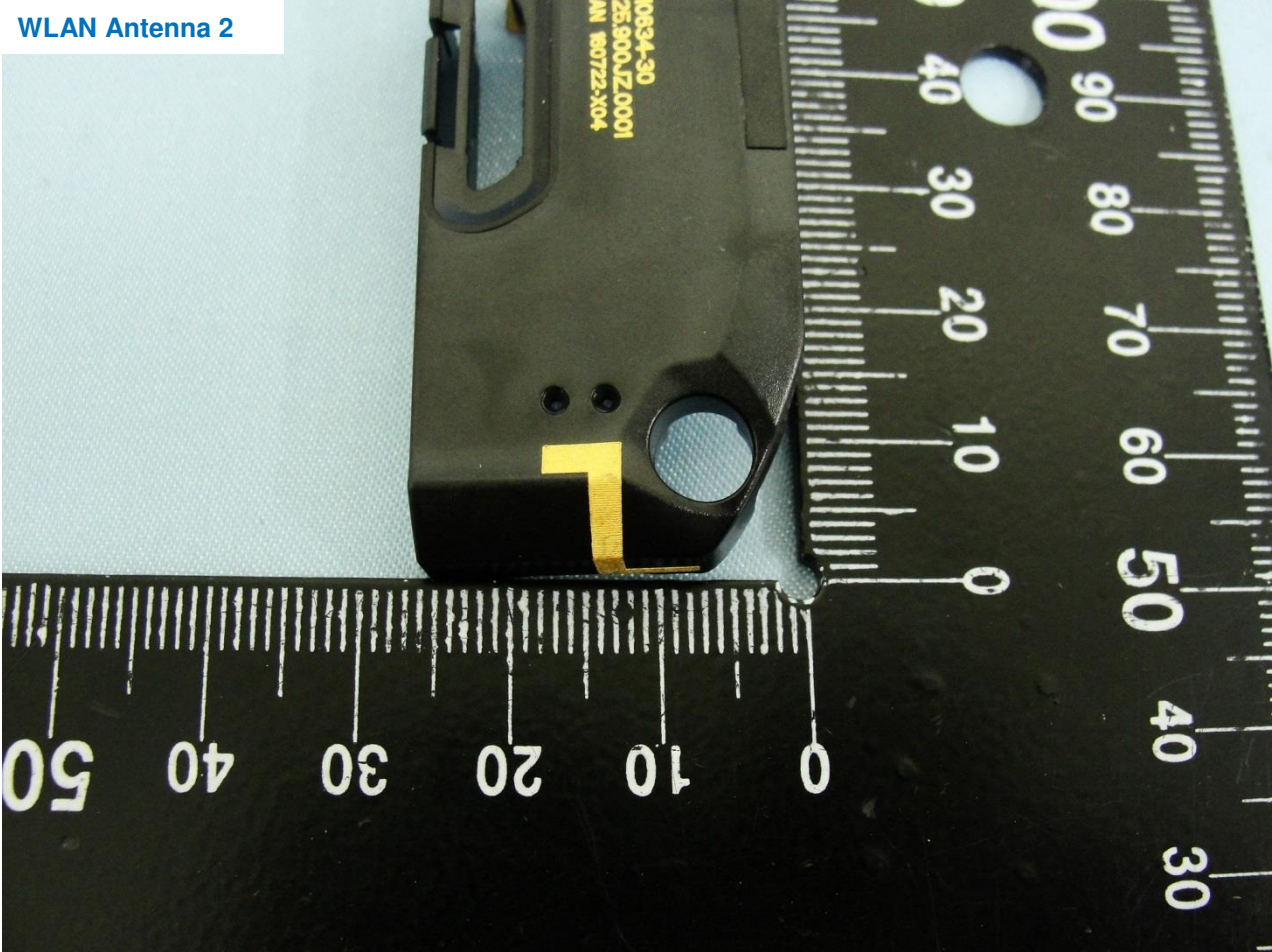

Brand Name: Zebra / Model Name: TC510K

Brand Name: Zebra / Model Name: TC510K

Brand Name: Zebra / Model Name: TC510K

Brand Name: Zebra / Model Name: TC510K

Brand Name: Zebra / Model Name: TC510K

Brand Name: Zebra / Model Name: TC510K

Brand Name: Zebra / Model Name: TC510K

Bluetooth Antenna & WLAN Antenna 1

Brand Name: Zebra / Model Name: TC510K

Brand Name: Zebra / Model Name: TC510K

WLAN Antenna 2

Brand Name: Zebra / Model Name: TC510K

Brand Name: Zebra / Model Name: TC510K

NFC Antenna