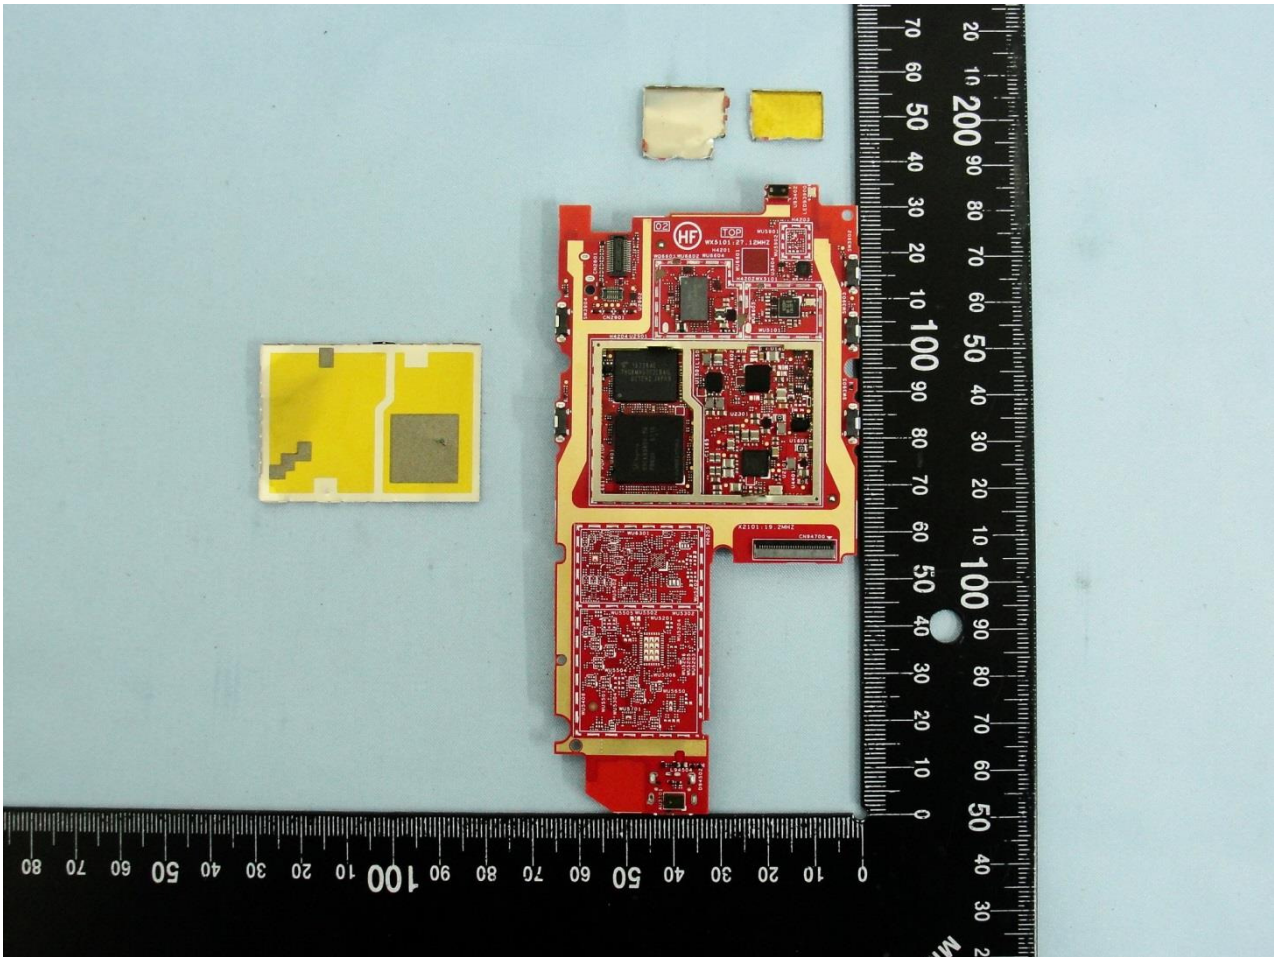

Brand Name: Zebra / Model Name: TC510K

Brand Name: Zebra / Model Name: TC510K

Brand Name: Zebra / Model Name: TC510K

Brand Name: Zebra / Model Name: TC510K

Brand Name: Zebra / Model Name: TC510K

Brand Name: Zebra / Model Name: TC510K

Brand Name: Zebra / Model Name: TC510K

Bluetooth Antenna & WLAN Antenna 1

Brand Name: Zebra / Model Name: TC510K

Brand Name: Zebra / Model Name: TC510K

WLAN Antenna 2

Brand Name: Zebra / Model Name: TC510K

Brand Name: Zebra / Model Name: TC510K

NFC Antenna