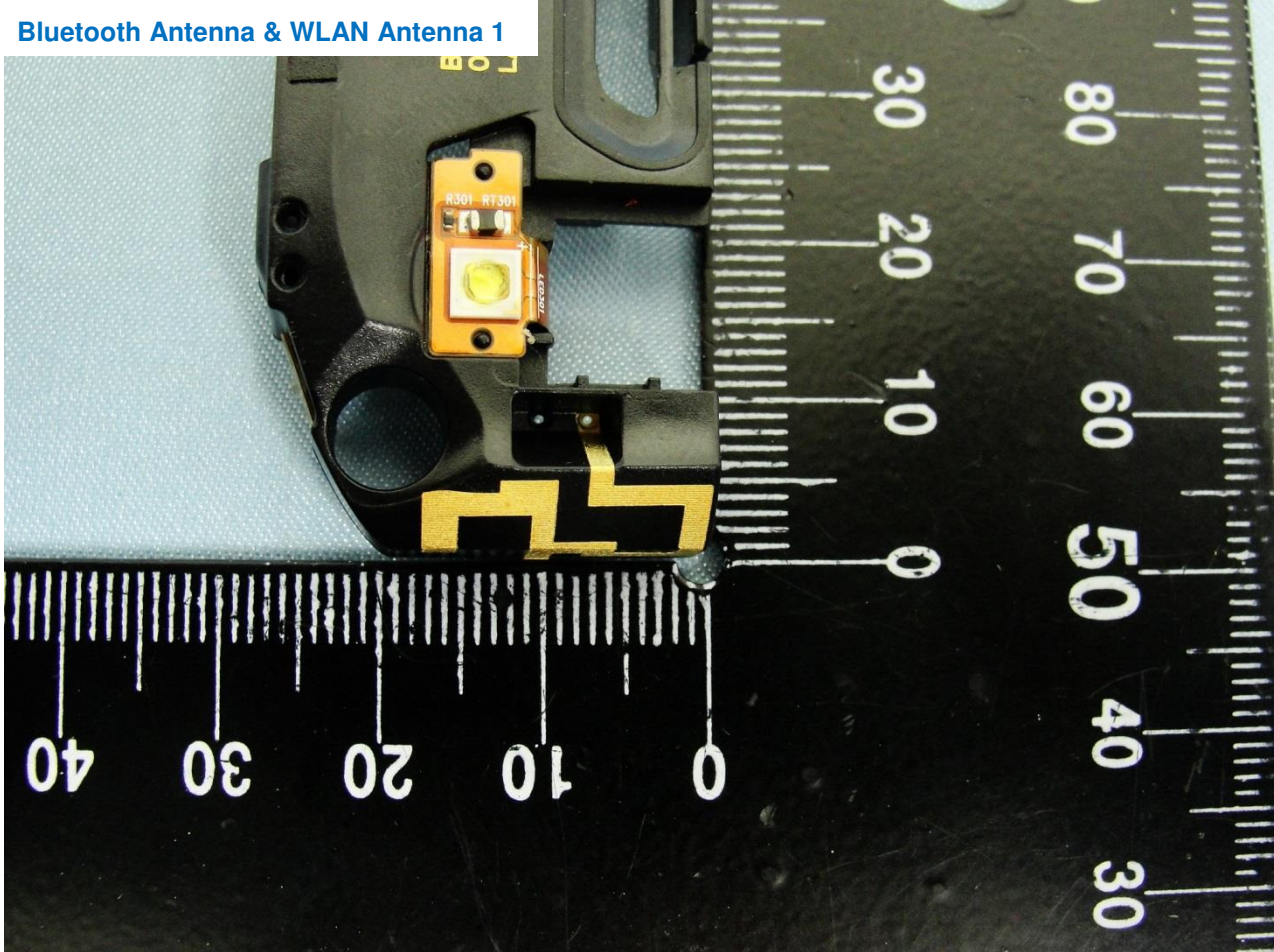

Brand Name: Zebra / Model Name: TC510K

Brand Name: Zebra / Model Name: TC510K

Brand Name: Zebra / Model Name: TC510K

Brand Name: Zebra / Model Name: TC510K

Brand Name: Zebra / Model Name: TC510K

Brand Name: Zebra / Model Name: TC510K

Brand Name: Zebra / Model Name: TC510K

Bluetooth Antenna & WLAN Antenna 1

Brand Name: Zebra / Model Name: TC510K

Brand Name: Zebra / Model Name: TC510K

WLAN Antenna 2

Brand Name: Zebra / Model Name: TC510K

Brand Name: Zebra / Model Name: TC510K

NFC Antenna