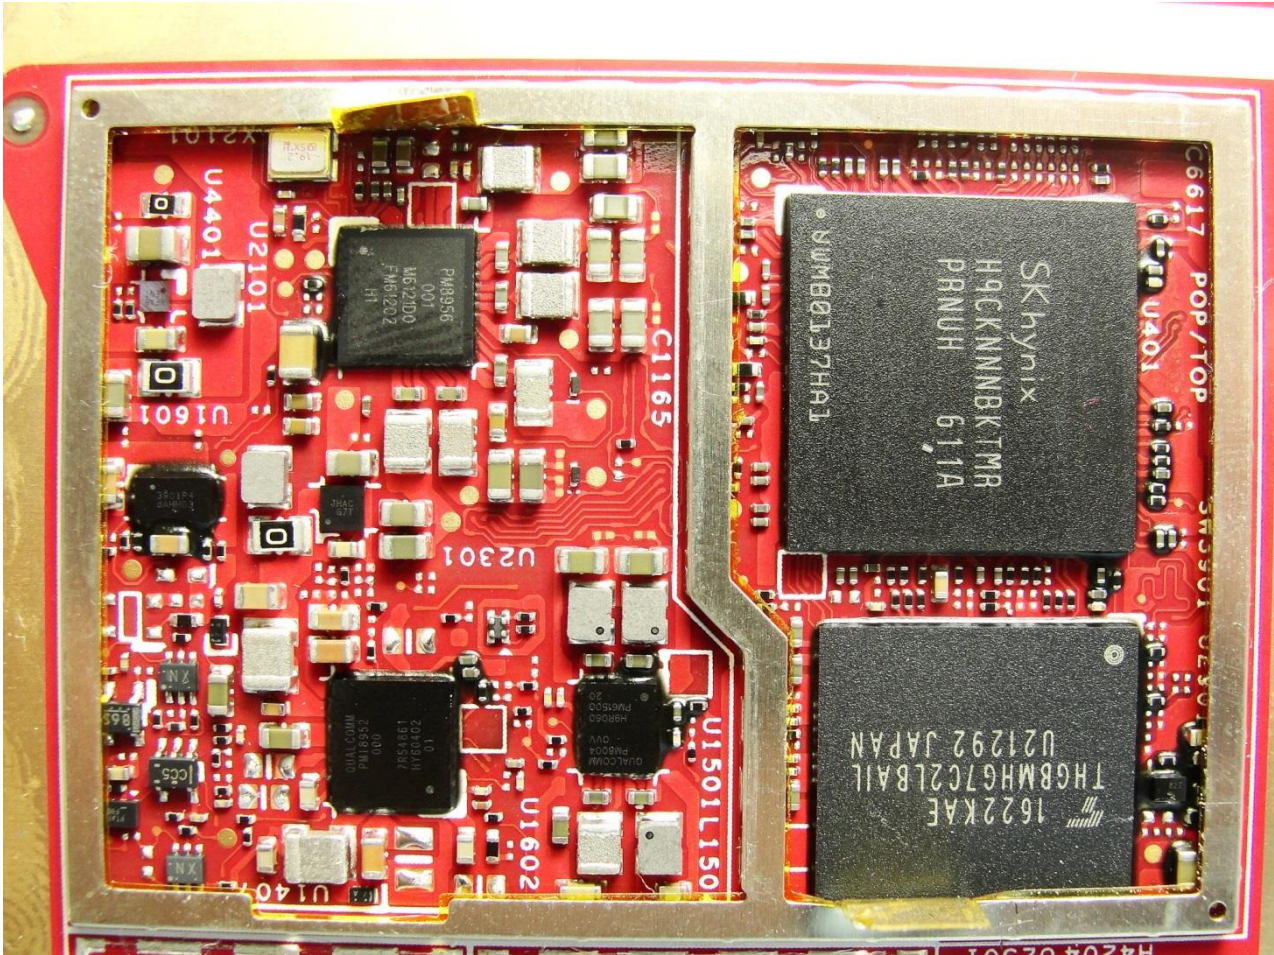

Brand Name: Zebra / Model Name: TC510K

Brand Name: Zebra / Model Name: TC510K

Brand Name: Zebra / Model Name: TC510K

Brand Name: Zebra / Model Name: TC510K

Brand Name: Zebra / Model Name: TC510K

Brand Name: Zebra / Model Name: TC510K

Brand Name: Zebra / Model Name: TC510K

Bluetooth Antenna & WLAN Antenna 1

Brand Name: Zebra / Model Name: TC510K

Brand Name: Zebra / Model Name: TC510K

WLAN Antenna 2

Brand Name: Zebra / Model Name: TC510K

Brand Name: Zebra / Model Name: TC510K

NFC Antenna