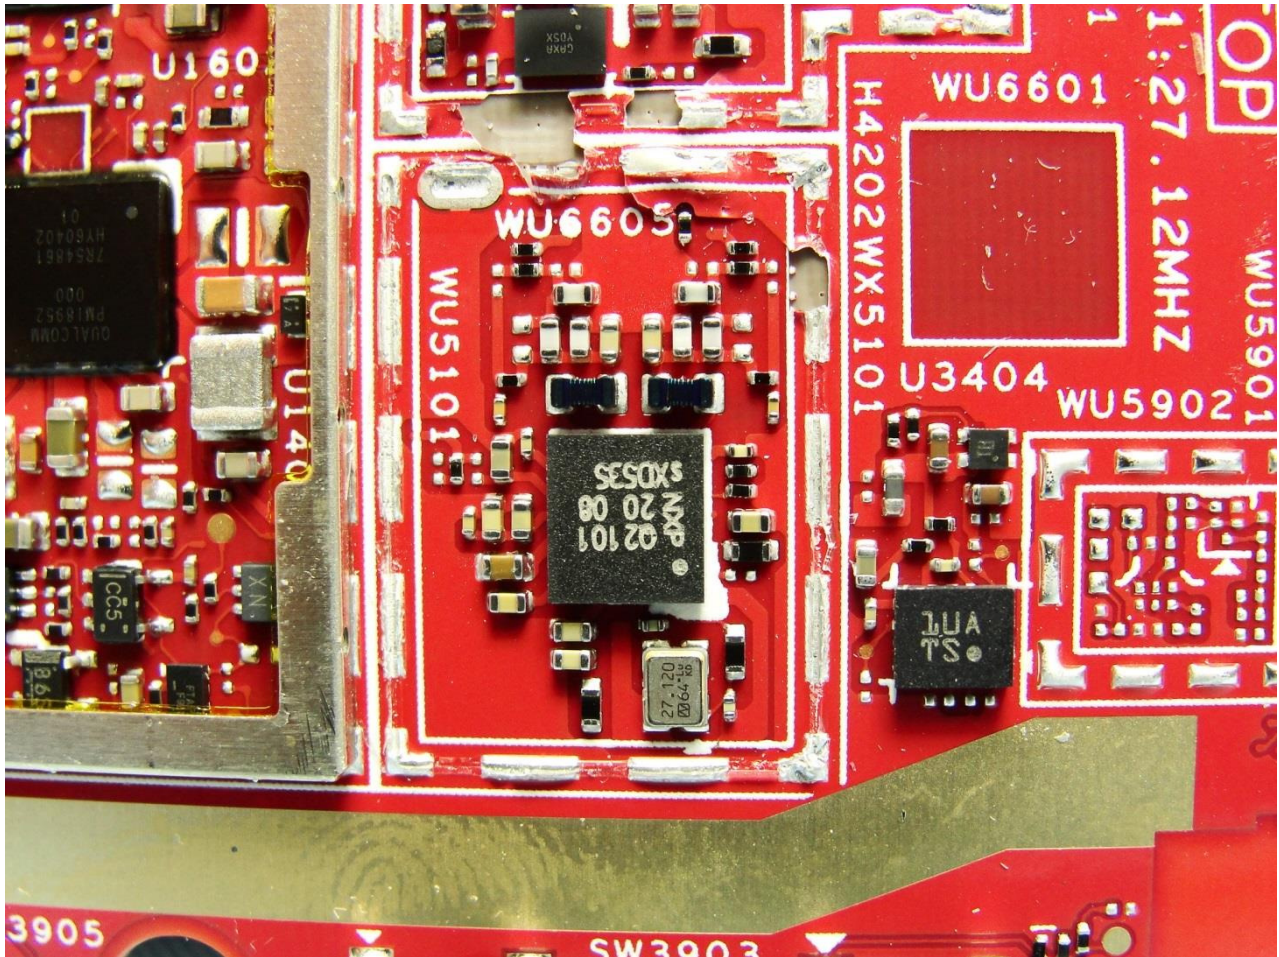

Brand Name: Zebra / Model Name: TC510K

Brand Name: Zebra / Model Name: TC510K

Brand Name: Zebra / Model Name: TC510K

Brand Name: Zebra / Model Name: TC510K

Brand Name: Zebra / Model Name: TC510K

Brand Name: Zebra / Model Name: TC510K

Brand Name: Zebra / Model Name: TC510K

Bluetooth Antenna & WLAN Antenna 1

Brand Name: Zebra / Model Name: TC510K

Brand Name: Zebra / Model Name: TC510K

WLAN Antenna 2

Brand Name: Zebra / Model Name: TC510K

Brand Name: Zebra / Model Name: TC510K

NFC Antenna