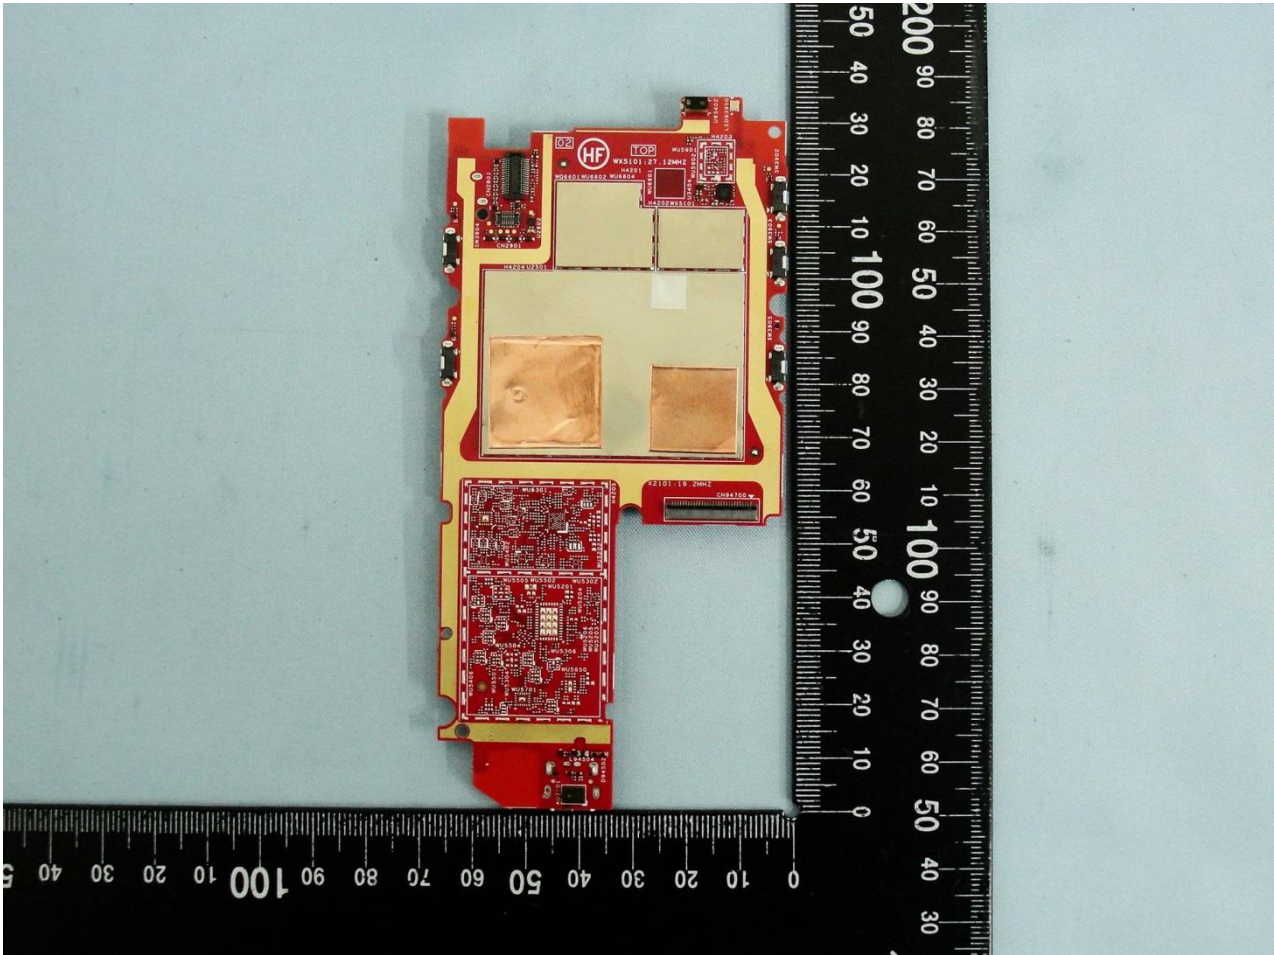

Brand Name: Zebra / Model Name: TC510K

Brand Name: Zebra / Model Name: TC510K

Brand Name: Zebra / Model Name: TC510K

Brand Name: Zebra / Model Name: TC510K

Brand Name: Zebra / Model Name: TC510K

Brand Name: Zebra / Model Name: TC510K

Brand Name: Zebra / Model Name: TC510K

Bluetooth Antenna & WLAN Antenna 1

Brand Name: Zebra / Model Name: TC510K

Brand Name: Zebra / Model Name: TC510K

WLAN Antenna 2

Brand Name: Zebra / Model Name: TC510K

Brand Name: Zebra / Model Name: TC510K

NFC Antenna