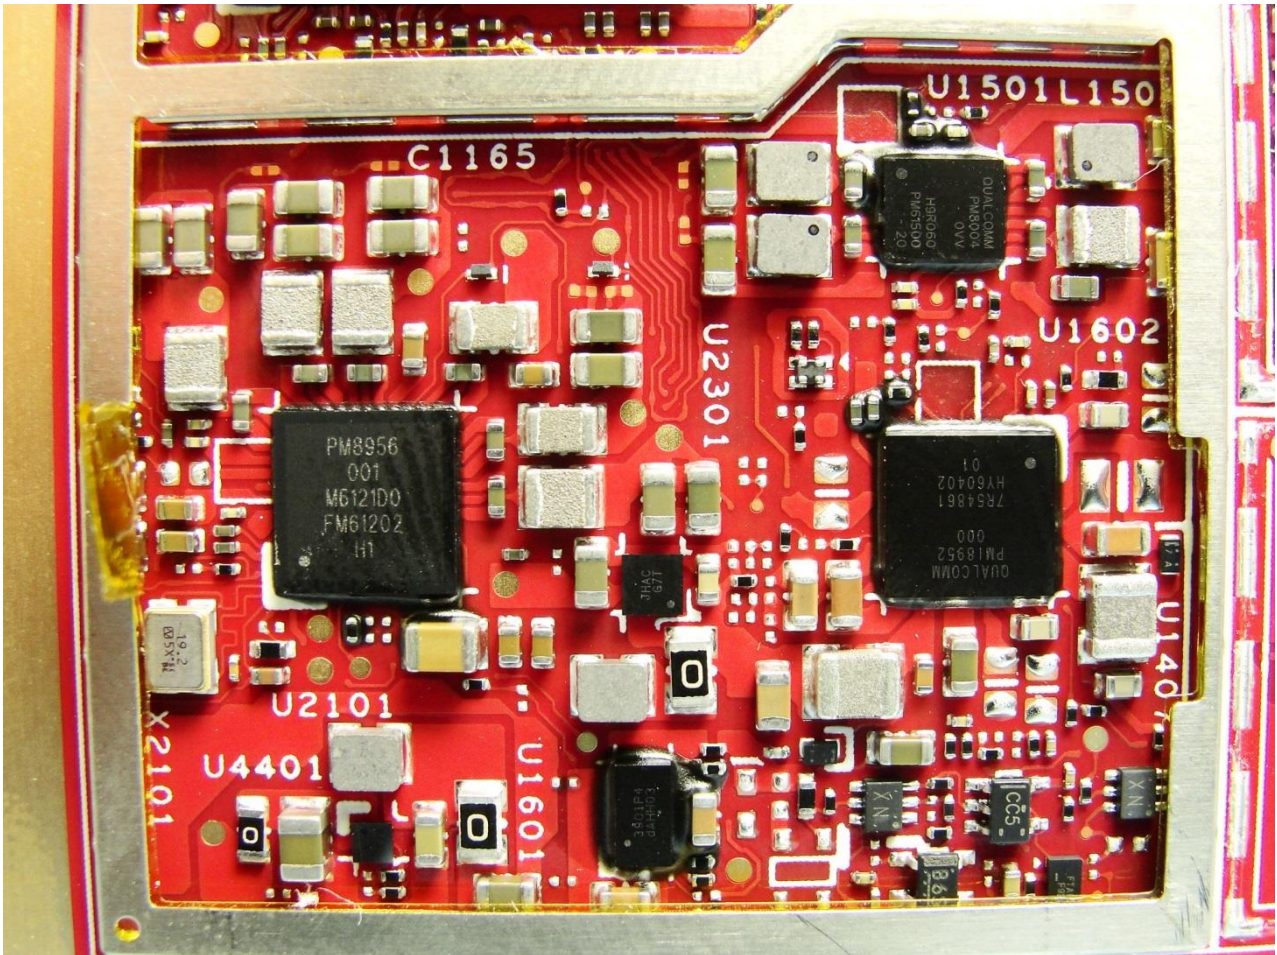

Brand Name: Zebra / Model Name: TC510K

Brand Name: Zebra / Model Name: TC510K

Brand Name: Zebra / Model Name: TC510K

Brand Name: Zebra / Model Name: TC510K

Brand Name: Zebra / Model Name: TC510K

Brand Name: Zebra / Model Name: TC510K

Brand Name: Zebra / Model Name: TC510K

Bluetooth Antenna & WLAN Antenna 1

Brand Name: Zebra / Model Name: TC510K

Brand Name: Zebra / Model Name: TC510K

WLAN Antenna 2

Brand Name: Zebra / Model Name: TC510K

Brand Name: Zebra / Model Name: TC510K

NFC Antenna