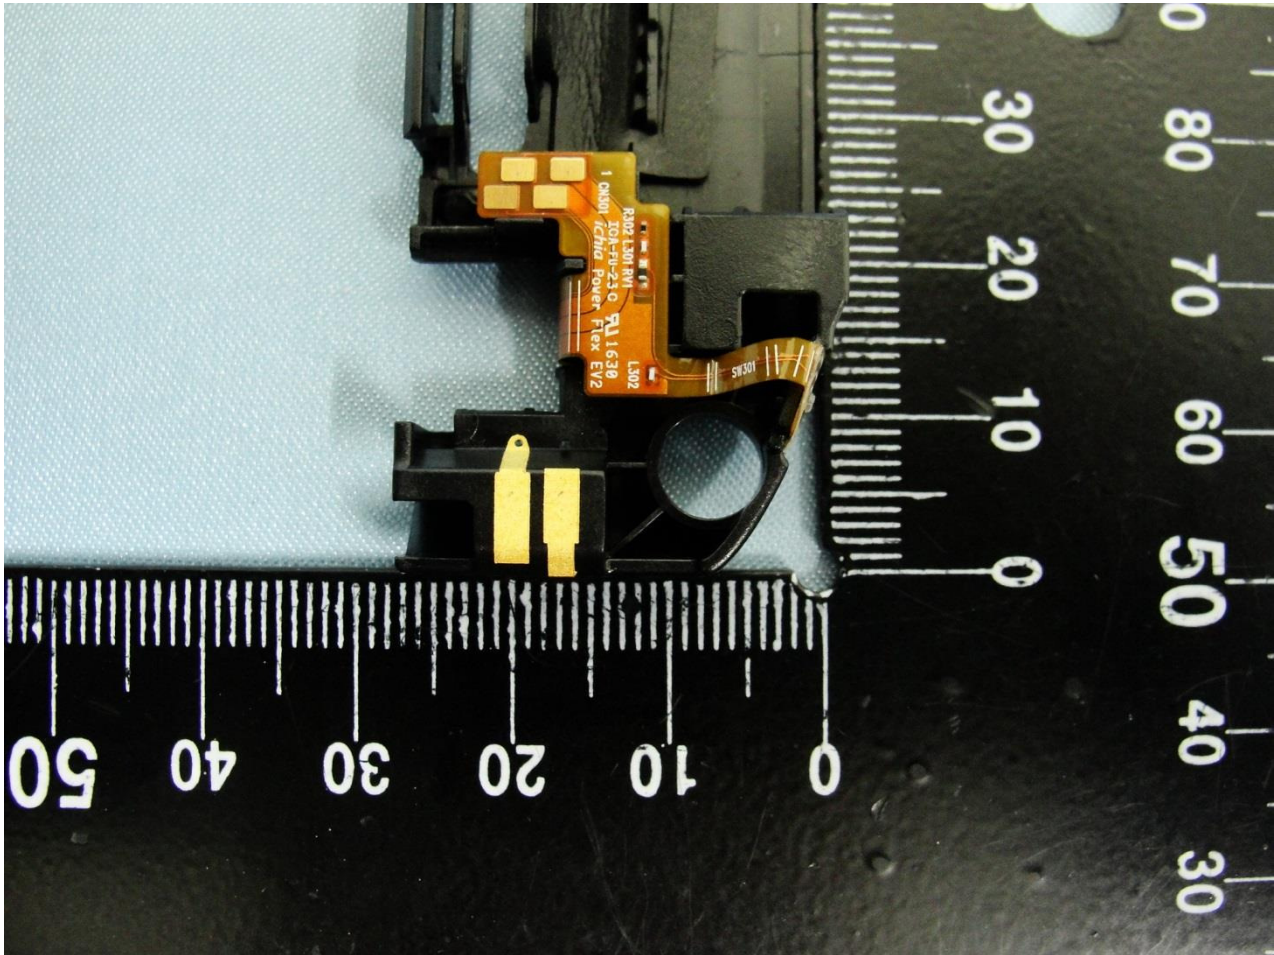

Brand Name: Zebra / Model Name: TC510K

Brand Name: Zebra / Model Name: TC510K

Brand Name: Zebra / Model Name: TC510K

Brand Name: Zebra / Model Name: TC510K

Brand Name: Zebra / Model Name: TC510K

Brand Name: Zebra / Model Name: TC510K

Brand Name: Zebra / Model Name: TC510K

Bluetooth Antenna & WLAN Antenna 1

Brand Name: Zebra / Model Name: TC510K

Brand Name: Zebra / Model Name: TC510K

WLAN Antenna 2

Brand Name: Zebra / Model Name: TC510K

Brand Name: Zebra / Model Name: TC510K

NFC Antenna