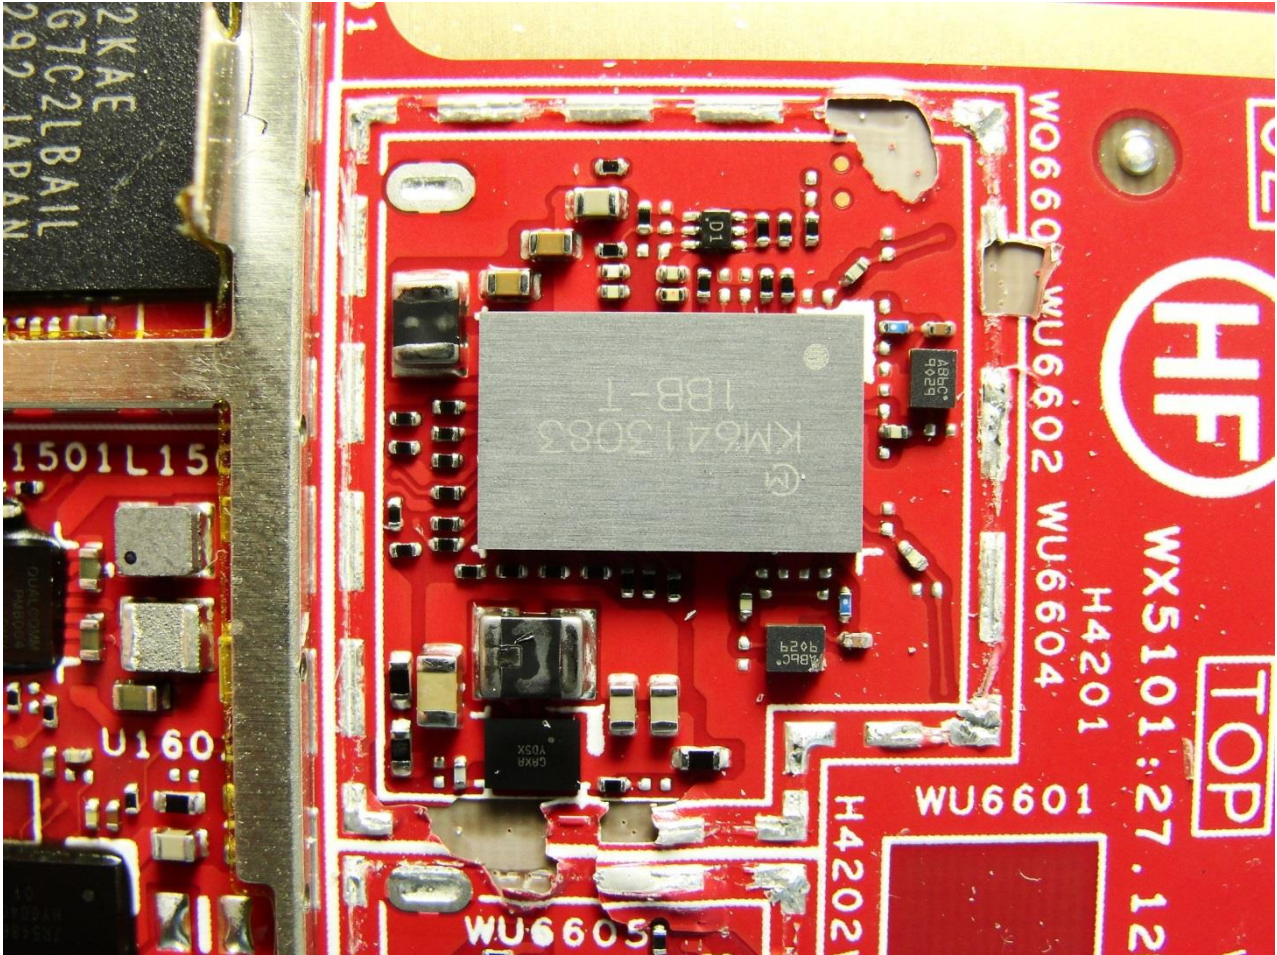

Brand Name: Zebra / Model Name: TC510K

Brand Name: Zebra / Model Name: TC510K

Brand Name: Zebra / Model Name: TC510K

Brand Name: Zebra / Model Name: TC510K

Brand Name: Zebra / Model Name: TC510K

Brand Name: Zebra / Model Name: TC510K

Brand Name: Zebra / Model Name: TC510K

Bluetooth Antenna & WLAN Antenna 1

Brand Name: Zebra / Model Name: TC510K

Brand Name: Zebra / Model Name: TC510K

WLAN Antenna 2

Brand Name: Zebra / Model Name: TC510K

Brand Name: Zebra / Model Name: TC510K

NFC Antenna