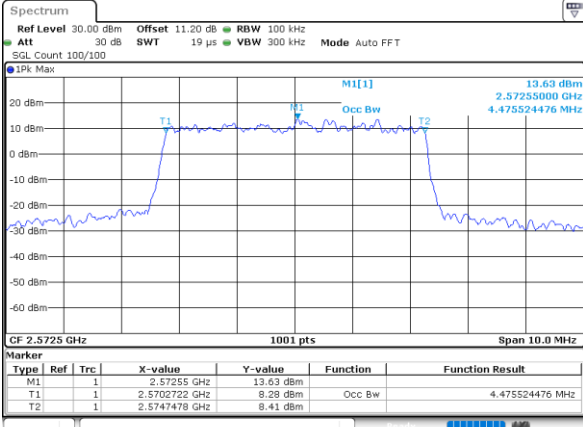

Highest Channel / 20MHz / QPSK

Date: 28_MAR_2020 16:50:24

Highest Channel / 20MHz / 16QAM

Date: 28_MAR_2020 16:50:36

LTE Band 38

Lowest Channel / 5MHz / 64QAM

Date: 28_MAR.2020 16:51:13

Lowest Channel / 10MHz / 64QAM

Date: 28_MAR.2020 16:52:25

Middle Channel / 5MHz / 64QAM

Date: 28_MAR.2020 16:51:37

Middle Channel / 10MHz / 64QAM

Date: 28_MAR.2020 16:52:49

Highest Channel / 5MHz / 64QAM

Date: 28_MAR.2020 16:52:00

Highest Channel / 10MHz / 64QAM