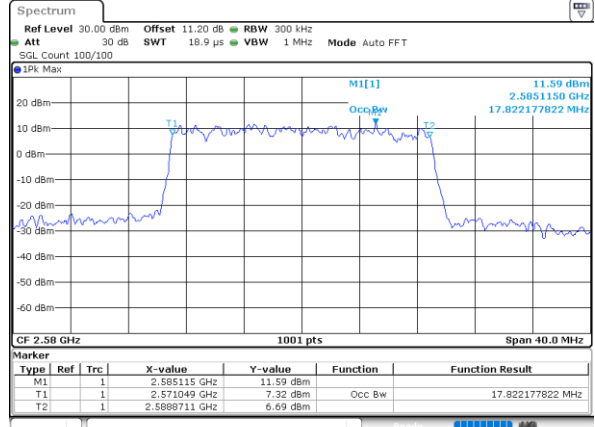

Date: 28_MAR.2020 16:53:12

LTE Band 38

Lowest Channel / 15MHz / 64QAM

Date: 28_MAR.2020 17:04:06

Lowest Channel / 20MHz / 64QAM

Date: 28_MAR.2020 16:56:02

Middle Channel / 15MHz / 64QAM

Date: 28_MAR.2020 16:55:14

Middle Channel / 20MHz / 64QAM

Date: 28_MAR.2020 16:56:26

Highest Channel / 15MHz / 64QAM

Date: 28_MAR.2020 16:55:37

Highest Channel / 20MHz / 64QAM

Date: 28_MAR.2020 16:56:49

Conducted Band Edge

LTE Band 38 / 5MHz / 16QAM