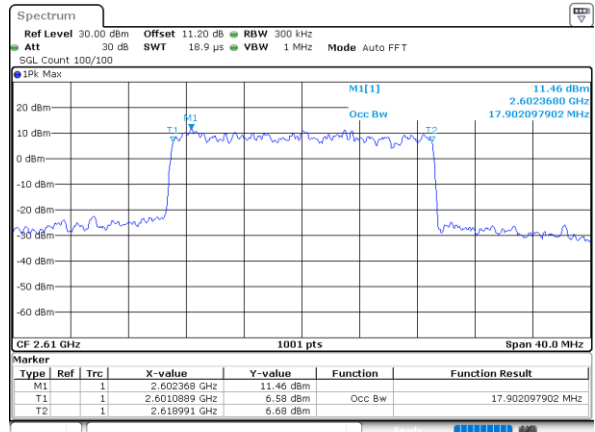

Middle Channel / 20MHz / 64QAM

Date: 28_MAR.2020 16:56:26

Highest Channel / 15MHz / 64QAM

Date: 28_MAR.2020 16:55:37

Highest Channel / 20MHz / 64QAM

Date: 28_MAR.2020 16:56:49

Conducted Band Edge

LTE Band 38 / 5MHz / 16QAM

Lowest Band Edge / 1RB

Highest Band Edge / 1 RB

Date: 28.MAR.2020 14:28:06

Date: 28.MAR.2020 14:34:11

Lowest Band Edge / Full RB

Highest Band Edge / Full RB

Date: 28.MAR.2020 14:30:08

Date: 28.MAR.2020 14:32:09