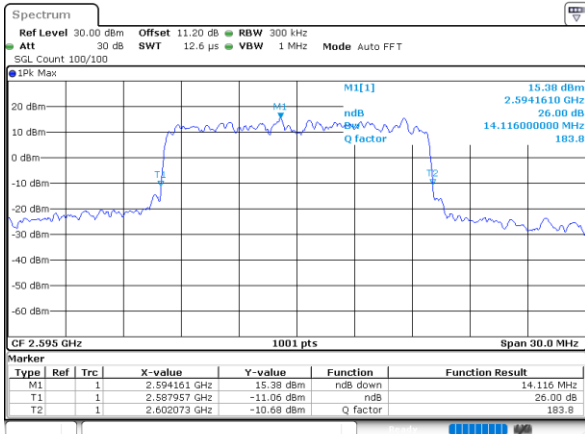

Middle Channel / 15MHz / QPSK

Date: 28_MAR.2020 16:46:56