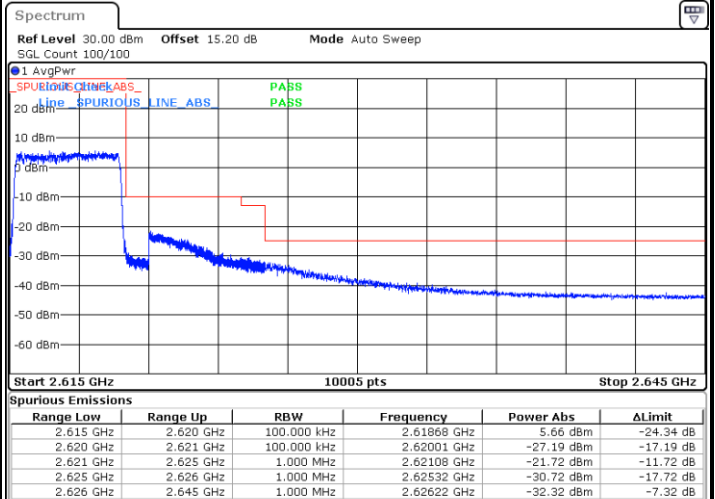

Lowest Band Edge / 1RB

Highest Band Edge / 1 RB

Date: 28.MAR.2020 14:28:06

Date: 28.MAR.2020 14:34:11

Lowest Band Edge / Full RB

Highest Band Edge / Full RB

Date: 28.MAR.2020 14:30:08

Date: 28.MAR.2020 14:32:09

LTE Band 38 / 5MHz / 64QAM

Lowest Band Edge / 1RB

Date: 28.MAR.2020 14:35:12

Highest Band Edge / 1 RB

Date: 28.MAR.2020 14:38:14

Lowest Band Edge / Full RB

Date: 28.MAR.2020 14:36:13

Highest Band Edge / Full RB

Date: 28.MAR.2020 14:37:13

LTE Band 38 / 10MHz / QPSK

Lowest Band Edge / 1 RB

Date: 28.MAR.2020 14:43:18

Highest Band Edge / 1 RB

Date: 28.MAR.2020 14:49:23

Lowest Band Edge / Full RB

Date: 28.MAR.2020 14:45:20

Highest Band Edge / Full RB

Date: 28.MAR.2020 15:26:03

LTE Band 38 / 10MHz / 16QAM

Lowest Band Edge / 1 RB

Date: 28.MAR.2020 14:44:19

Highest Band Edge / 1 RB

Date: 28.MAR.2020 14:50:24

Lowest Band Edge / Full RB