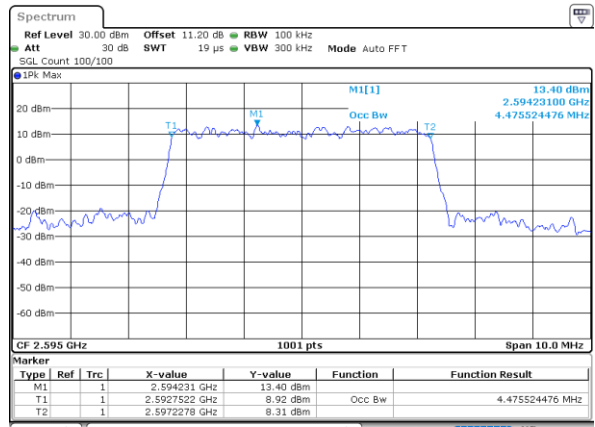

Date: 28_MAR_2020 16:57:01

Occupied Bandwidth

Mode	LTE Band 38 : 99%OBW(MHz)											
BW	1.4MHz		3MHz		5MHz		10MHz		15MHz		20MHz	
Mod.	QPSK	16QAM	QPSK	16QAM	QPSK	16QAM	QPSK	16QAM	QPSK	16QAM	QPSK	16QAM
Lowest CH	-	-	-	-	4.49	4.47	9.03	9.05	13.46	13.46	17.90	17.78
Middle CH	-	-	-	-	4.46	4.48	9.03	9.01	13.40	13.46	17.86	17.86
Highest CH	-	-	-	-	4.50	4.52	9.03	9.07	13.43	13.46	17.86	17.86
Mode	LTE Band 38 : 99%OBW(MHz)											
BW	1.4MHz		3MHz		5MHz		10MHz		15MHz		20MHz	
Mod.	64QAM		64QAM		64QAM		64QAM		64QAM		64QAM	
Lowest CH	-	-	-	-	4.48	-	9.11	-	13.43	-	17.82	-
Middle CH	-	-	-	-	4.53	-	9.05	-	13.52	-	17.90	-
Highest CH	-	-	-	-	4.51	-	9.07	-	13.46	-	17.90	-

LTE Band 38

Lowest Channel / 5MHz / QPSK

Date: 28_MAR_2020 16:39:29

Lowest Channel / 5MHz / 16QAM

Date: 28_MAR_2020 16:39:41

Middle Channel / 5MHz / QPSK

Date: 28_MAR_2020 16:40:17

Middle Channel / 5MHz / 16QAM

Date: 28_MAR_2020 16:40:29

Highest Channel / 5MHz / QPSK

Date: 28_MAR_2020 16:41:04

Highest Channel / 5MHz / 16QAM

Date: 28_MAR_2020 16:41:16

LTE Band 38

Lowest Channel / 10MHz / QPSK

Date: 28_MAR_2020 16:41:53