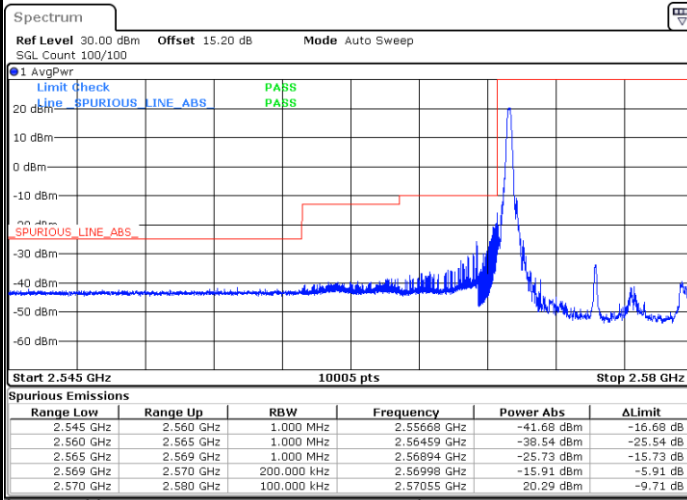

Lowest Band Edge / 1RB

Highest Band Edge / 1 RB

Date: 28.MAR.2020 14:28:06

Date: 28.MAR.2020 14:34:11

Lowest Band Edge / Full RB

Highest Band Edge / Full RB

Date: 28.MAR.2020 14:30:08

Date: 28.MAR.2020 14:32:09

LTE Band 38 / 5MHz / 64QAM

Lowest Band Edge / 1RB

Date: 28.MAR.2020 14:35:12

Highest Band Edge / 1 RB

Date: 28.MAR.2020 14:38:14

Lowest Band Edge / Full RB

Date: 28.MAR.2020 14:36:13

Highest Band Edge / Full RB

Date: 28.MAR.2020 14:37:13

LTE Band 38 / 10MHz / QPSK

Lowest Band Edge / 1 RB

Date: 28.MAR.2020 14:43:18

Highest Band Edge / 1 RB

Date: 28.MAR.2020 14:49:23

Lowest Band Edge / Full RB

Date: 28.MAR.2020 14:45:20

Highest Band Edge / Full RB

Date: 28.MAR.2020 15:26:03

LTE Band 38 / 10MHz / 16QAM

Lowest Band Edge / 1 RB

Date: 28.MAR.2020 14:44:19

Highest Band Edge / 1 RB

Date: 28.MAR.2020 14:50:24

Lowest Band Edge / Full RB