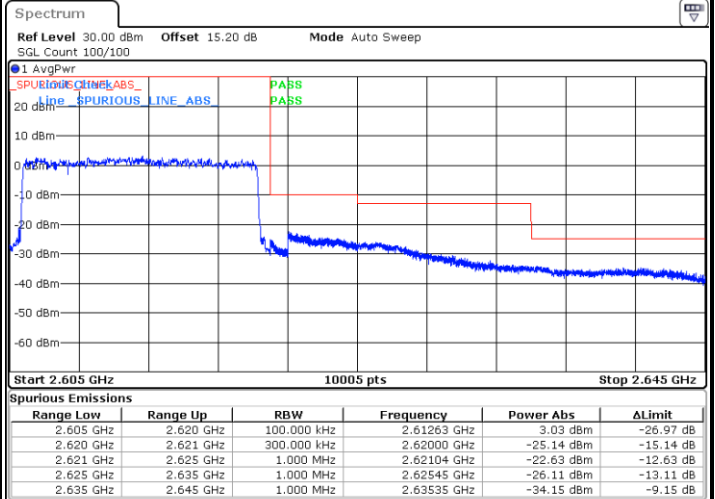

Date: 28.MAR.2020 14:46:21

Highest Band Edge / Full RB

Date: 28.MAR.2020 15:25:17

LTE Band 38 / 10MHz / 64QAM

Lowest Band Edge / 1 RB

Date: 28.MAR.2020 14:39:15

Highest Band Edge / 1 RB

Date: 28.MAR.2020 14:42:18

Lowest Band Edge / Full RB

Date: 28.MAR.2020 14:40:16

Highest Band Edge / Full RB

Date: 28.MAR.2020 15:23:20

LTE Band 38 / 15MHz / QPSK

Lowest Band Edge / 1 RB

Date: 28.MAR.2020 14:51:25

Highest Band Edge / 1 RB

Date: 28.MAR.2020 15:17:52

Lowest Band Edge / Full RB

Date: 28.MAR.2020 14:58:03

Highest Band Edge / Full RB

Date: 28.MAR.2020 15:15:51

LTE Band 38 / 15MHz / 16QAM

Lowest Band Edge / 1 RB

Date: 28.MAR.2020 14:52:26

Highest Band Edge / 1 RB

Date: 28.MAR.2020 15:18:53

Lowest Band Edge / Full RB

Date: 28.MAR.2020 14:59:04

Highest Band Edge / Full RB

Date: 28.MAR.2020 15:16:52

LTE Band 38 / 15MHz / 64QAM

Lowest Band Edge / 1 RB