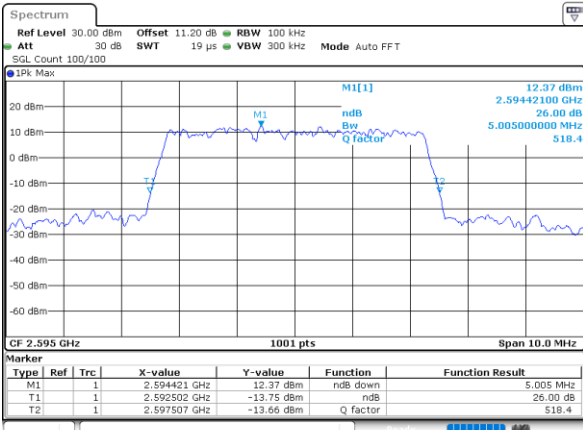

Lowest Channel / 5MHz / 64QAM

Date: 28_MAR_2020 16:51:25

Lowest Channel / 10MHz / 64QAM

Date: 28_MAR_2020 16:52:37

Middle Channel / 5MHz / 64QAM

Date: 28_MAR_2020 16:51:48

Middle Channel / 10MHz / 64QAM

Date: 28_MAR_2020 16:53:00

Highest Channel / 5MHz / 64QAM

Date: 28_MAR_2020 16:52:12

Highest Channel / 10MHz / 64QAM

Date: 28_MAR_2020 16:53:24

LTE Band 38

Lowest Channel / 15MHz / 64QAM

Date: 28_MAR_2020 16:54:35

Lowest Channel / 20MHz / 64QAM