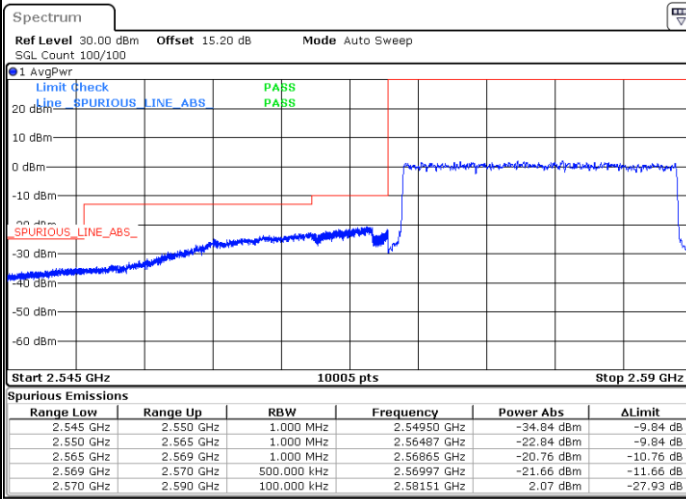

Date: 28.MAR.2020 15:22:32

Highest Band Edge / 1 RB

Date: 28.MAR.2020 15:30:16

Lowest Band Edge / Full RB

Date: 28.MAR.2020 15:28:14

Highest Band Edge / Full RB

Date: 28.MAR.2020 15:29:15

LTE Band 38 / 20MHz / QPSK

Lowest Band Edge / 1 RB

Highest Band Edge / 1 RB

Date: 28.MAR.2020 15:31:17

Date: 28.MAR.2020 15:37:22

Lowest Band Edge / Full RB

Highest Band Edge / Full RB

Date: 28.MAR.2020 15:33:19

Date: 28.MAR.2020 15:35:20

LTE Band 38 / 20MHz / 16QAM

Lowest Band Edge / 1 RB

Date: 28.MAR.2020 15:32:18

Highest Band Edge / 1 RB

Date: 28.MAR.2020 15:38:23

Lowest Band Edge / Full RB

Date: 28.MAR.2020 15:34:19

Highest Band Edge / Full RB

Date: 28.MAR.2020 15:36:21

LTE Band 38 / 20MHz / 64QAM

Lowest Band Edge / 1 RB

Date: 28.MAR.2020 15:39:23

Highest Band Edge / 1 RB

Date: 28.MAR.2020 15:42:26

Lowest Band Edge / Full RB

Date: 28.MAR.2020 15:40:24