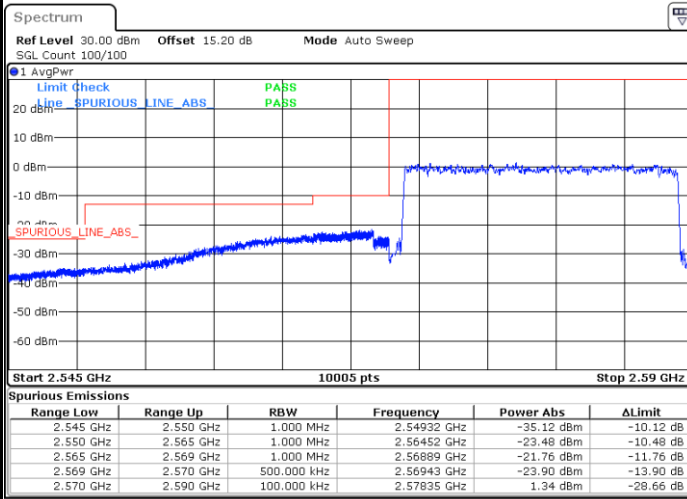

Date: 28.MAR.2020 15:22:32

Highest Band Edge / 1 RB

Date: 28.MAR.2020 15:30:16

Lowest Band Edge / Full RB

Date: 28.MAR.2020 15:28:14

Highest Band Edge / Full RB

Date: 28.MAR.2020 15:29:15

LTE Band 38 / 20MHz / QPSK

Lowest Band Edge / 1 RB

Highest Band Edge / 1 RB

Date: 28.MAR.2020 15:31:17

Date: 28.MAR.2020 15:37:22

Lowest Band Edge / Full RB

Highest Band Edge / Full RB

Date: 28.MAR.2020 15:33:19

Date: 28.MAR.2020 15:35:20

LTE Band 38 / 20MHz / 16QAM

Lowest Band Edge / 1 RB

Date: 28.MAR.2020 15:32:18

Highest Band Edge / 1 RB

Date: 28.MAR.2020 15:38:23

Lowest Band Edge / Full RB

Date: 28.MAR.2020 15:34:19

Highest Band Edge / Full RB

Date: 28.MAR.2020 15:36:21

LTE Band 38 / 20MHz / 64QAM

Lowest Band Edge / 1 RB

Date: 28.MAR.2020 15:39:23

Highest Band Edge / 1 RB

Date: 28.MAR.2020 15:42:26

Lowest Band Edge / Full RB

Date: 28.MAR.2020 15:40:24