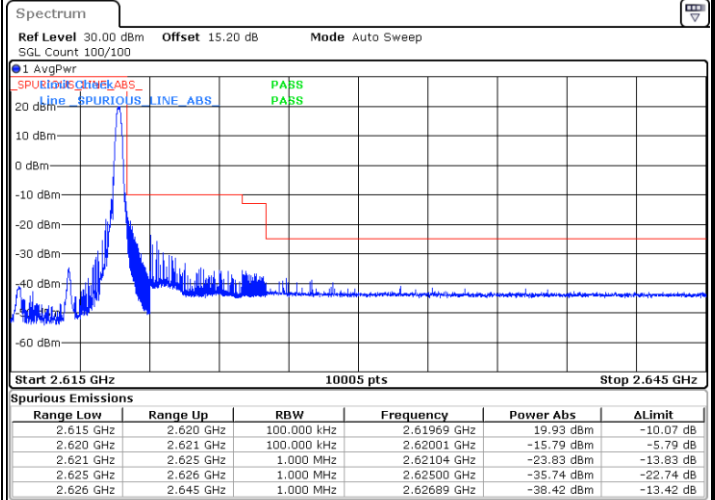

Date: 28_MAR.2020 16:53:12

LTE Band 38

Lowest Channel / 15MHz / 64QAM

Date: 28_MAR.2020 17:04:06

Lowest Channel / 20MHz / 64QAM

Date: 28_MAR.2020 16:56:02

Middle Channel / 15MHz / 64QAM

Date: 28_MAR.2020 16:55:14

Middle Channel / 20MHz / 64QAM

Date: 28_MAR.2020 16:56:26

Highest Channel / 15MHz / 64QAM

Date: 28_MAR.2020 16:55:37

Highest Channel / 20MHz / 64QAM

Date: 28_MAR.2020 16:56:49

Conducted Band Edge

LTE Band 38 / 5MHz / 16QAM

Lowest Band Edge / 1RB

Highest Band Edge / 1 RB

Date: 28.MAR.2020 14:28:06

Date: 28.MAR.2020 14:34:11

Lowest Band Edge / Full RB

Highest Band Edge / Full RB

Date: 28.MAR.2020 14:30:08

Date: 28.MAR.2020 14:32:09

LTE Band 38 / 5MHz / 64QAM

Lowest Band Edge / 1RB

Date: 28.MAR.2020 14:35:12

Highest Band Edge / 1 RB

Date: 28.MAR.2020 14:38:14

Lowest Band Edge / Full RB

Date: 28.MAR.2020 14:36:13

Highest Band Edge / Full RB