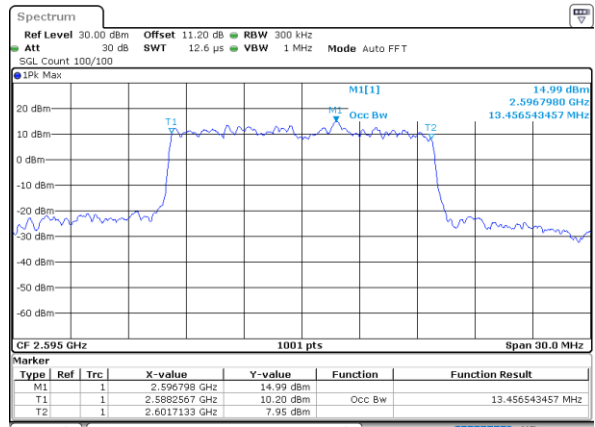

Highest Channel / 10MHz / 16QAM

Date: 28_MAR_2020 16:43:40

LTE Band 38

Lowest Channel / 15MHz / QPSK

Date: 28_MAR.2020 16:44:47

Lowest Channel / 15MHz / 16QAM

Date: 28_MAR.2020 16:44:59

Middle Channel / 15MHz / QPSK

Date: 28_MAR.2020 16:46:33

Middle Channel / 15MHz / 16QAM

Date: 28_MAR.2020 16:46:45

Highest Channel / 15MHz / QPSK

Date: 28_MAR.2020 16:47:20

Highest Channel / 15MHz / 16QAM

Date: 28_MAR.2020 16:47:32

LTE Band 38