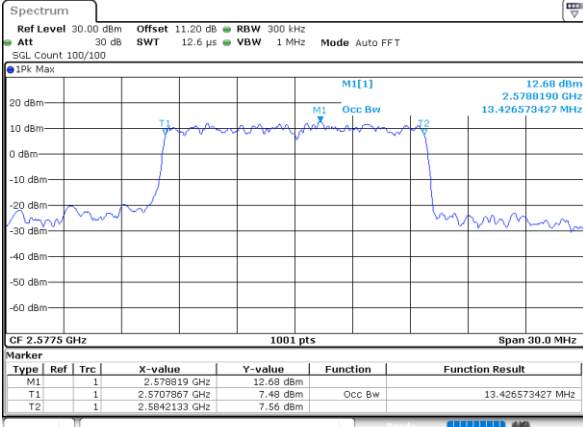

Highest Channel / 20MHz / QPSK

Date: 28_MAR_2020 16:50:24

Highest Channel / 20MHz / 16QAM

Date: 28_MAR_2020 16:50:36

LTE Band 38

Lowest Channel / 5MHz / 64QAM

Date: 28_MAR.2020 16:51:13

Lowest Channel / 10MHz / 64QAM

Date: 28_MAR.2020 16:52:25

Middle Channel / 5MHz / 64QAM

Date: 28_MAR.2020 16:51:37

Middle Channel / 10MHz / 64QAM

Date: 28_MAR.2020 16:52:49

Highest Channel / 5MHz / 64QAM

Date: 28_MAR.2020 16:52:00

Highest Channel / 10MHz / 64QAM

Date: 28_MAR.2020 16:53:12

LTE Band 38

Lowest Channel / 15MHz / 64QAM

Date: 28_MAR.2020 17:04:06

Lowest Channel / 20MHz / 64QAM

Date: 28_MAR.2020 16:56:02

Middle Channel / 15MHz / 64QAM

Date: 28_MAR.2020 16:55:14