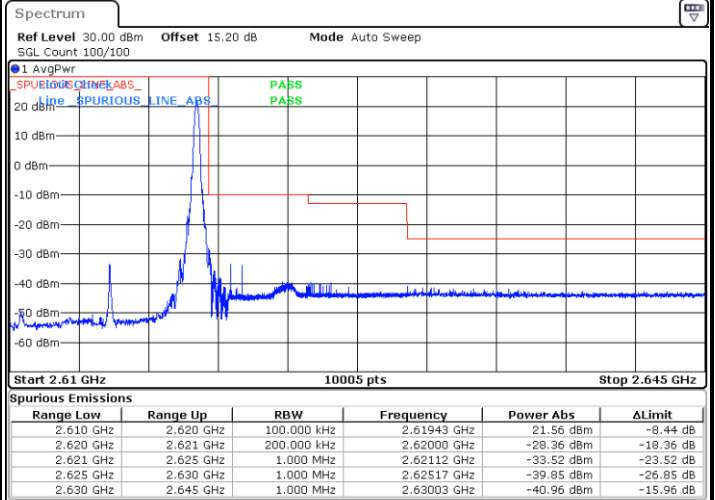

Highest Band Edge / Full RB

Date: 28.MAR.2020 15:26:03

LTE Band 38 / 10MHz / 16QAM

Lowest Band Edge / 1 RB

Date: 28.MAR.2020 14:44:19

Highest Band Edge / 1 RB

Date: 28.MAR.2020 14:50:24

Lowest Band Edge / Full RB

Date: 28.MAR.2020 14:46:21

Highest Band Edge / Full RB

Date: 28.MAR.2020 15:25:17

LTE Band 38 / 10MHz / 64QAM

Lowest Band Edge / 1 RB

Date: 28.MAR.2020 14:39:15

Highest Band Edge / 1 RB

Date: 28.MAR.2020 14:42:18

Lowest Band Edge / Full RB

Date: 28.MAR.2020 14:40:16

Highest Band Edge / Full RB

Date: 28.MAR.2020 15:23:20

LTE Band 38 / 15MHz / QPSK

Lowest Band Edge / 1 RB

Date: 28.MAR.2020 14:51:25

Highest Band Edge / 1 RB

Date: 28.MAR.2020 15:17:52

Lowest Band Edge / Full RB

Date: 28.MAR.2020 14:58:03

Highest Band Edge / Full RB

Date: 28.MAR.2020 15:15:51

LTE Band 38 / 15MHz / 16QAM

Lowest Band Edge / 1 RB

Date: 28.MAR.2020 14:52:26