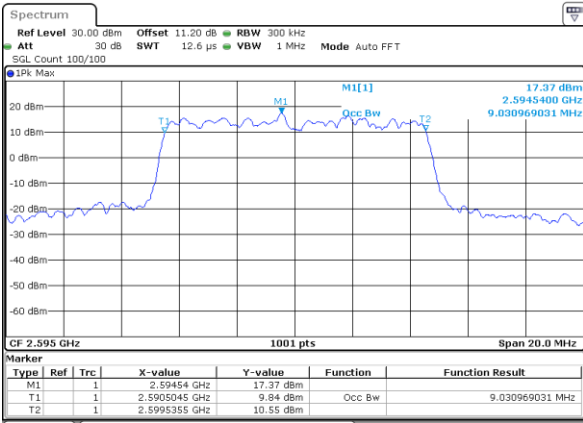

Middle Channel / 10MHz / QPSK

Date: 28_MAR_2020 16:42:41