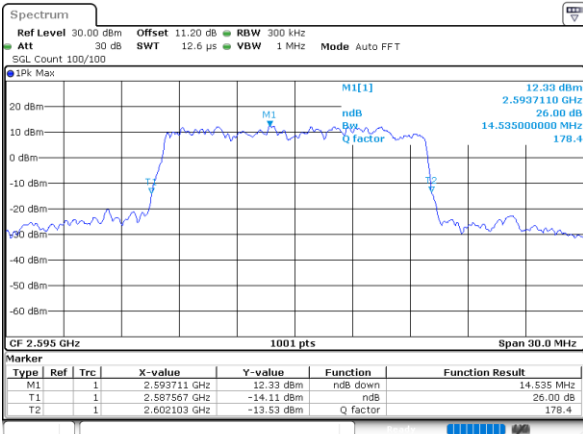

Middle Channel / 15MHz / 64QAM

Date: 28_MAR_2020 16:55:25