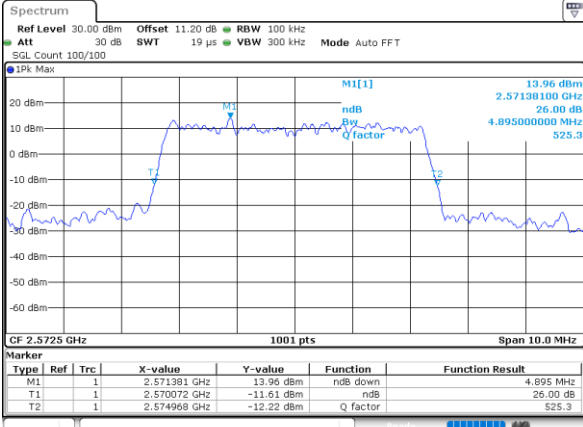

LTE Band 38

Lowest Channel / 5MHz / 64QAM

Date: 28_MAR_2020 16:51:25