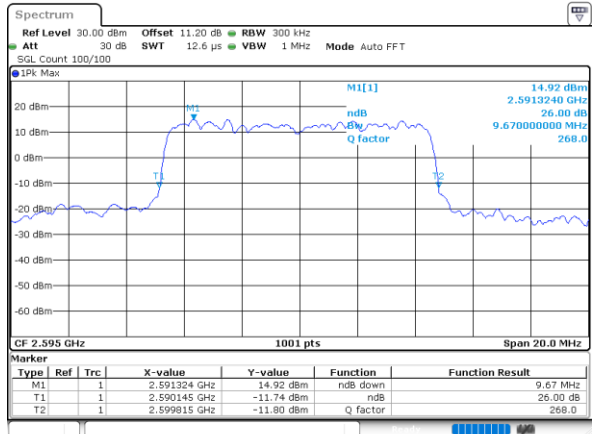

LTE Band 38

Lowest Channel / 10MHz / QPSK

Date: 28_MAR_2020 16:42:17

Lowest Channel / 10MHz / 16QAM

Date: 28_MAR_2020 16:42:29

Middle Channel / 10MHz / QPSK

Date: 28_MAR_2020 16:43:04

Middle Channel / 10MHz / 16QAM