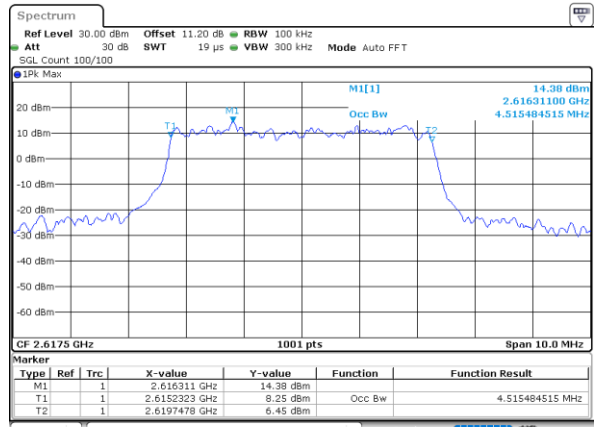

Date: 28_MAR_2020 16:57:01

Occupied Bandwidth

Mode	LTE Band 38 : 99%OBW(MHz)											
BW	1.4MHz		3MHz		5MHz		10MHz		15MHz		20MHz	
Mod.	QPSK	16QAM	QPSK	16QAM	QPSK	16QAM	QPSK	16QAM	QPSK	16QAM	QPSK	16QAM
Lowest CH	-	-	-	-	4.49	4.47	9.03	9.05	13.46	13.46	17.90	17.78
Middle CH	-	-	-	-	4.46	4.48	9.03	9.01	13.40	13.46	17.86	17.86
Highest CH	-	-	-	-	4.50	4.52	9.03	9.07	13.43	13.46	17.86	17.86
Mode	LTE Band 38 : 99%OBW(MHz)											
BW	1.4MHz		3MHz		5MHz		10MHz		15MHz		20MHz	
Mod.	64QAM		64QAM		64QAM		64QAM		64QAM		64QAM	
Lowest CH	-	-	-	-	4.48	-	9.11	-	13.43	-	17.82	-
Middle CH	-	-	-	-	4.53	-	9.05	-	13.52	-	17.90	-
Highest CH	-	-	-	-	4.51	-	9.07	-	13.46	-	17.90	-

LTE Band 38

Lowest Channel / 5MHz / QPSK

Date: 28_MAR_2020 16:39:29

Lowest Channel / 5MHz / 16QAM

Date: 28_MAR_2020 16:39:41

Middle Channel / 5MHz / QPSK

Date: 28_MAR_2020 16:40:17

Middle Channel / 5MHz / 16QAM

Date: 28_MAR_2020 16:40:29

Highest Channel / 5MHz / QPSK

Date: 28_MAR_2020 16:41:04

Highest Channel / 5MHz / 16QAM

Date: 28_MAR_2020 16:41:16

LTE Band 38

Lowest Channel / 10MHz / QPSK

Date: 28_MAR_2020 16:41:53