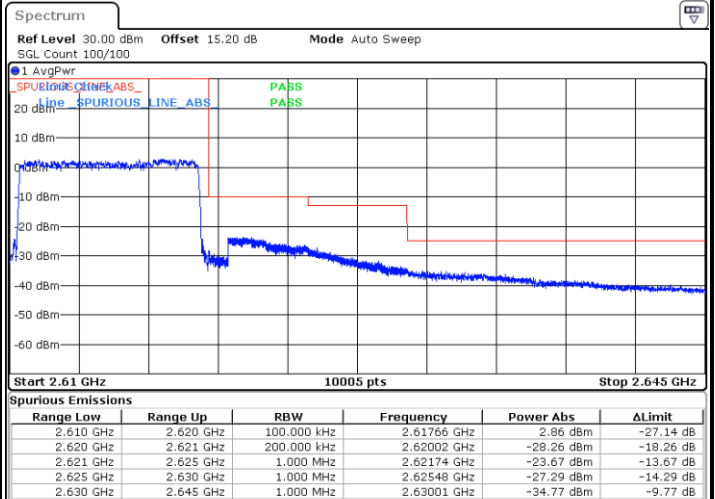

Highest Band Edge / Full RB

Date: 28.MAR.2020 15:26:03

LTE Band 38 / 10MHz / 16QAM

Lowest Band Edge / 1 RB

Date: 28.MAR.2020 14:44:19

Highest Band Edge / 1 RB

Date: 28.MAR.2020 14:50:24

Lowest Band Edge / Full RB

Date: 28.MAR.2020 14:46:21

Highest Band Edge / Full RB

Date: 28.MAR.2020 15:25:17

LTE Band 38 / 10MHz / 64QAM

Lowest Band Edge / 1 RB

Date: 28.MAR.2020 14:39:15

Highest Band Edge / 1 RB

Date: 28.MAR.2020 14:42:18

Lowest Band Edge / Full RB

Date: 28.MAR.2020 14:40:16

Highest Band Edge / Full RB

Date: 28.MAR.2020 15:23:20

LTE Band 38 / 15MHz / QPSK

Lowest Band Edge / 1 RB

Date: 28.MAR.2020 14:51:25

Highest Band Edge / 1 RB

Date: 28.MAR.2020 15:17:52

Lowest Band Edge / Full RB

Date: 28.MAR.2020 14:58:03

Highest Band Edge / Full RB

Date: 28.MAR.2020 15:15:51

LTE Band 38 / 15MHz / 16QAM

Lowest Band Edge / 1 RB

Date: 28.MAR.2020 14:52:26