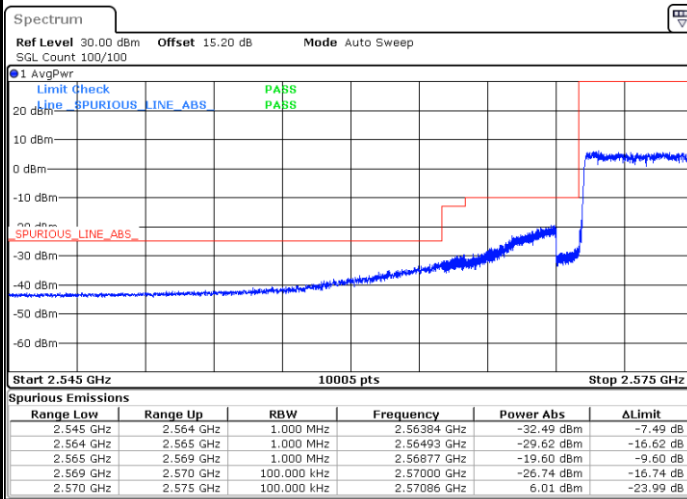

Lowest Band Edge / 1RB

Highest Band Edge / 1 RB

Date: 28.MAR.2020 14:28:06

Date: 28.MAR.2020 14:34:11

Lowest Band Edge / Full RB

Highest Band Edge / Full RB

Date: 28.MAR.2020 14:30:08

Date: 28.MAR.2020 14:32:09

LTE Band 38 / 5MHz / 64QAM

Lowest Band Edge / 1RB

Date: 28.MAR.2020 14:35:12

Highest Band Edge / 1 RB

Date: 28.MAR.2020 14:38:14

Lowest Band Edge / Full RB

Date: 28.MAR.2020 14:36:13

Highest Band Edge / Full RB

Date: 28.MAR.2020 14:37:13

LTE Band 38 / 10MHz / QPSK

Lowest Band Edge / 1 RB

Date: 28.MAR.2020 14:43:18

Highest Band Edge / 1 RB

Date: 28.MAR.2020 14:49:23

Lowest Band Edge / Full RB

Date: 28.MAR.2020 14:45:20

Highest Band Edge / Full RB

Date: 28.MAR.2020 15:26:03

LTE Band 38 / 10MHz / 16QAM

Lowest Band Edge / 1 RB

Date: 28.MAR.2020 14:44:19

Highest Band Edge / 1 RB

Date: 28.MAR.2020 14:50:24

Lowest Band Edge / Full RB