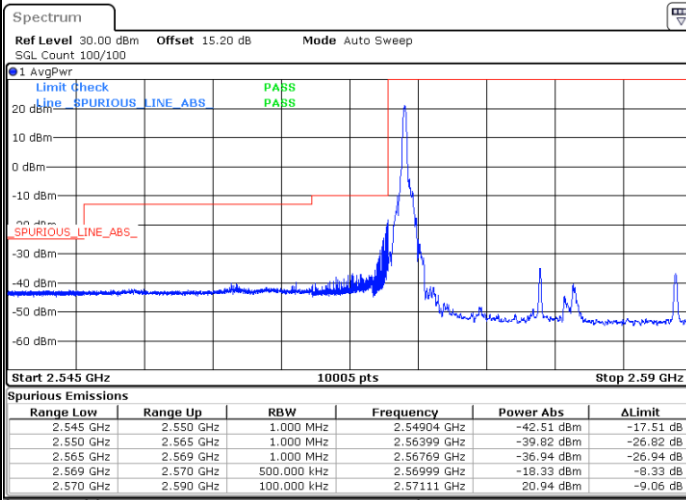

Highest Band Edge / 1 RB

Date: 28.MAR.2020 15:18:53

Lowest Band Edge / Full RB

Date: 28.MAR.2020 14:59:04

Highest Band Edge / Full RB

Date: 28.MAR.2020 15:16:52

LTE Band 38 / 15MHz / 64QAM

Lowest Band Edge / 1 RB

Date: 28.MAR.2020 15:22:32

Highest Band Edge / 1 RB

Date: 28.MAR.2020 15:30:16

Lowest Band Edge / Full RB

Date: 28.MAR.2020 15:28:14

Highest Band Edge / Full RB

Date: 28.MAR.2020 15:29:15

LTE Band 38 / 20MHz / QPSK

Lowest Band Edge / 1 RB

Highest Band Edge / 1 RB

Date: 28.MAR.2020 15:31:17

Date: 28.MAR.2020 15:37:22

Lowest Band Edge / Full RB

Highest Band Edge / Full RB

Date: 28.MAR.2020 15:33:19

Date: 28.MAR.2020 15:35:20

LTE Band 38 / 20MHz / 16QAM

Lowest Band Edge / 1 RB

Date: 28.MAR.2020 15:32:18

Highest Band Edge / 1 RB

Date: 28.MAR.2020 15:38:23

Lowest Band Edge / Full RB

Date: 28.MAR.2020 15:34:19

Highest Band Edge / Full RB