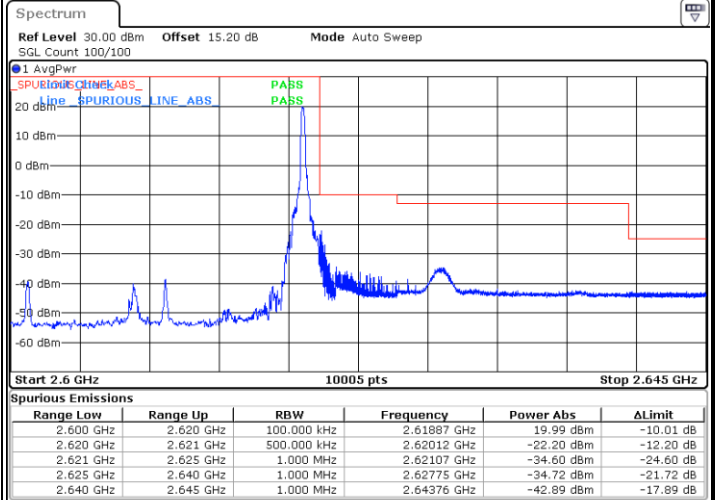

Highest Band Edge / 1 RB

Date: 28.MAR.2020 15:18:53

Lowest Band Edge / Full RB

Date: 28.MAR.2020 14:59:04

Highest Band Edge / Full RB

Date: 28.MAR.2020 15:16:52

LTE Band 38 / 15MHz / 64QAM

Lowest Band Edge / 1 RB

Date: 28.MAR.2020 15:22:32

Highest Band Edge / 1 RB

Date: 28.MAR.2020 15:30:16

Lowest Band Edge / Full RB

Date: 28.MAR.2020 15:28:14

Highest Band Edge / Full RB

Date: 28.MAR.2020 15:29:15

LTE Band 38 / 20MHz / QPSK

Lowest Band Edge / 1 RB

Highest Band Edge / 1 RB

Date: 28.MAR.2020 15:31:17

Date: 28.MAR.2020 15:37:22

Lowest Band Edge / Full RB

Highest Band Edge / Full RB

Date: 28.MAR.2020 15:33:19

Date: 28.MAR.2020 15:35:20

LTE Band 38 / 20MHz / 16QAM

Lowest Band Edge / 1 RB

Date: 28.MAR.2020 15:32:18

Highest Band Edge / 1 RB

Date: 28.MAR.2020 15:38:23

Lowest Band Edge / Full RB

Date: 28.MAR.2020 15:34:19

Highest Band Edge / Full RB