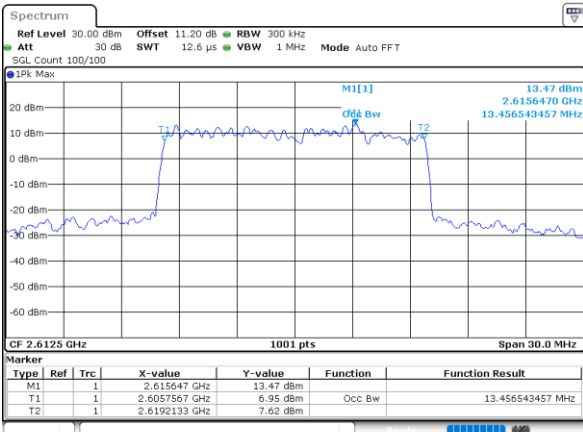

Date: 28_MAR.2020 16:53:12

LTE Band 38

Lowest Channel / 15MHz / 64QAM

Date: 28_MAR.2020 17:04:06

Lowest Channel / 20MHz / 64QAM

Date: 28_MAR.2020 16:56:02

Middle Channel / 15MHz / 64QAM

Date: 28_MAR.2020 16:55:14

Middle Channel / 20MHz / 64QAM

Date: 28_MAR.2020 16:56:26

Highest Channel / 15MHz / 64QAM

Date: 28_MAR.2020 16:55:37

Highest Channel / 20MHz / 64QAM

Date: 28_MAR.2020 16:56:49

Conducted Band Edge

LTE Band 38 / 5MHz / 16QAM