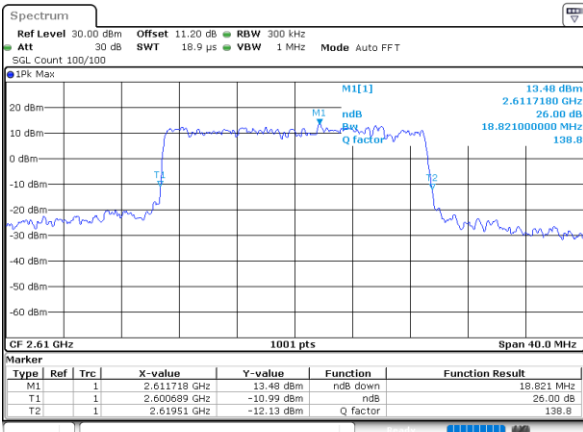

Highest Channel / 20MHz / QPSK

Date: 28_MAR_2020 16:50:49