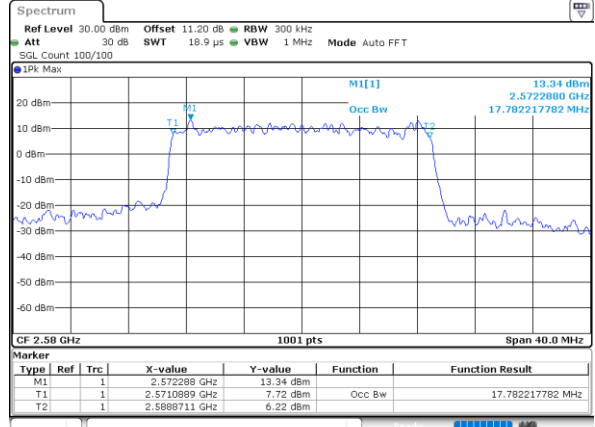

Lowest Channel / 20MHz / 16QAM

Date: 28_MAR_2020 16:49:02