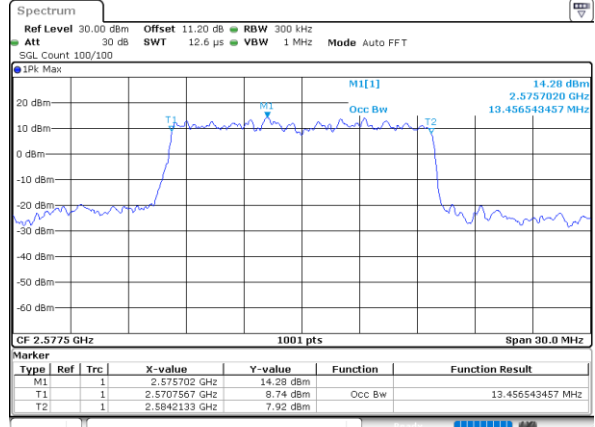

Highest Channel / 10MHz / 16QAM

Date: 28_MAR_2020 16:43:40

LTE Band 38

Lowest Channel / 15MHz / QPSK

Date: 28_MAR.2020 16:44:47

Lowest Channel / 15MHz / 16QAM

Date: 28_MAR.2020 16:44:59

Middle Channel / 15MHz / QPSK