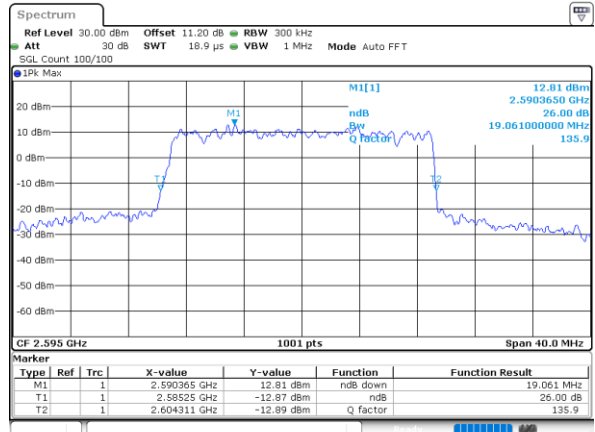

Middle Channel / 20MHz / 16QAM

Date: 28_MAR_2020 16:50:12