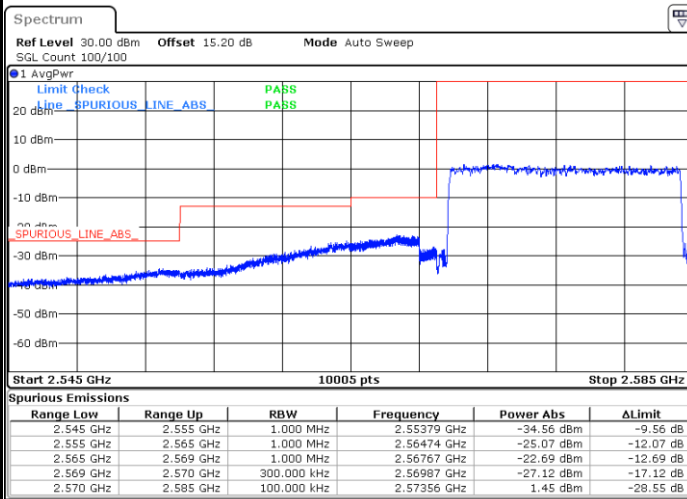

Date: 28.MAR.2020 15:17:52

Lowest Band Edge / Full RB

Date: 28.MAR.2020 14:58:03

Highest Band Edge / Full RB

Date: 28.MAR.2020 15:15:51

LTE Band 38 / 15MHz / 16QAM

Lowest Band Edge / 1 RB

Date: 28.MAR.2020 14:52:26

Highest Band Edge / 1 RB

Date: 28.MAR.2020 15:18:53

Lowest Band Edge / Full RB

Date: 28.MAR.2020 14:59:04

Highest Band Edge / Full RB

Date: 28.MAR.2020 15:16:52

LTE Band 38 / 15MHz / 64QAM

Lowest Band Edge / 1 RB

Date: 28.MAR.2020 15:22:32

Highest Band Edge / 1 RB

Date: 28.MAR.2020 15:30:16

Lowest Band Edge / Full RB

Date: 28.MAR.2020 15:28:14

Highest Band Edge / Full RB

Date: 28.MAR.2020 15:29:15

LTE Band 38 / 20MHz / QPSK

Lowest Band Edge / 1 RB

Highest Band Edge / 1 RB

Date: 28.MAR.2020 15:31:17

Date: 28.MAR.2020 15:37:22

Lowest Band Edge / Full RB

Highest Band Edge / Full RB

Date: 28.MAR.2020 15:33:19

Date: 28.MAR.2020 15:35:20