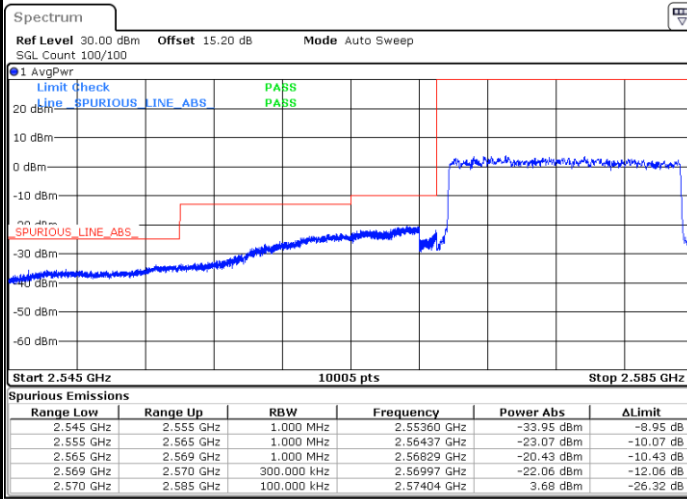

Date: 28.MAR.2020 14:46:21

Highest Band Edge / Full RB

Date: 28.MAR.2020 15:25:17

LTE Band 38 / 10MHz / 64QAM

Lowest Band Edge / 1 RB

Date: 28.MAR.2020 14:39:15

Highest Band Edge / 1 RB

Date: 28.MAR.2020 14:42:18

Lowest Band Edge / Full RB

Date: 28.MAR.2020 14:40:16

Highest Band Edge / Full RB

Date: 28.MAR.2020 15:23:20

LTE Band 38 / 15MHz / QPSK

Lowest Band Edge / 1 RB

Date: 28.MAR.2020 14:51:25

Highest Band Edge / 1 RB

Date: 28.MAR.2020 15:17:52

Lowest Band Edge / Full RB

Date: 28.MAR.2020 14:58:03

Highest Band Edge / Full RB

Date: 28.MAR.2020 15:15:51

LTE Band 38 / 15MHz / 16QAM

Lowest Band Edge / 1 RB

Date: 28.MAR.2020 14:52:26

Highest Band Edge / 1 RB

Date: 28.MAR.2020 15:18:53

Lowest Band Edge / Full RB

Date: 28.MAR.2020 14:59:04

Highest Band Edge / Full RB

Date: 28.MAR.2020 15:16:52

LTE Band 38 / 15MHz / 64QAM

Lowest Band Edge / 1 RB