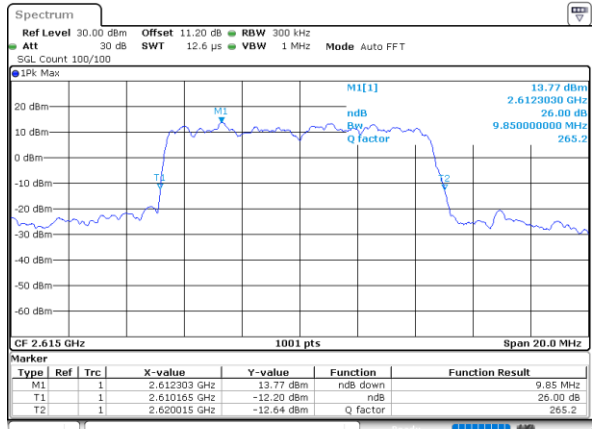

Lowest Channel / 5MHz / 64QAM

Date: 28_MAR_2020 16:51:25

Lowest Channel / 10MHz / 64QAM

Date: 28_MAR_2020 16:52:37

Middle Channel / 5MHz / 64QAM

Date: 28_MAR_2020 16:51:48

Middle Channel / 10MHz / 64QAM

Date: 28_MAR_2020 16:53:00

Highest Channel / 5MHz / 64QAM

Date: 28_MAR_2020 16:52:12

Highest Channel / 10MHz / 64QAM

Date: 28_MAR_2020 16:53:24

LTE Band 38

Lowest Channel / 15MHz / 64QAM

Date: 28_MAR_2020 16:54:35

Lowest Channel / 20MHz / 64QAM