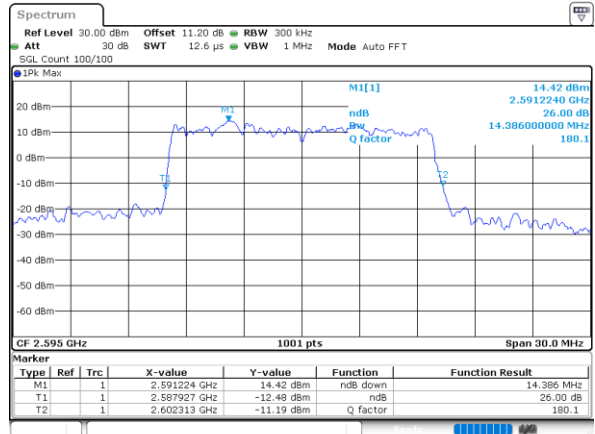

Middle Channel / 15MHz / 16QAM

Date: 28_MAR.2020 16:47:08