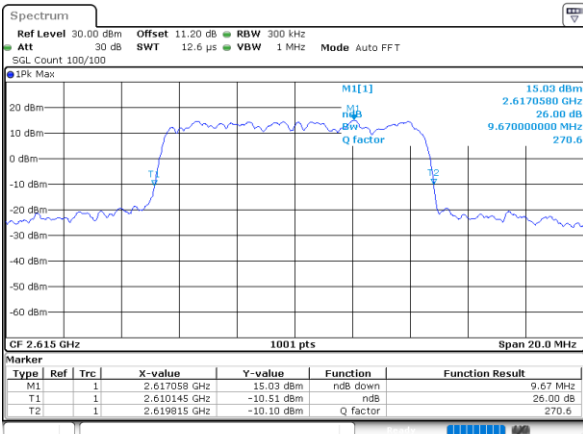

Highest Channel / 10MHz / QPSK

Date: 28_MAR_2020 16:43:52