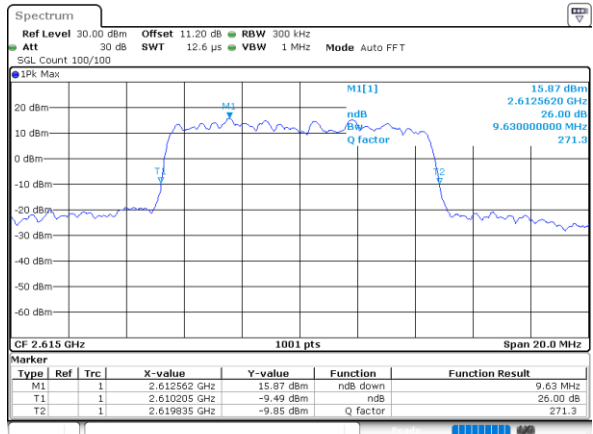

Highest Channel / 10MHz / 16QAM

Date: 28_MAR_2020 16:44:04