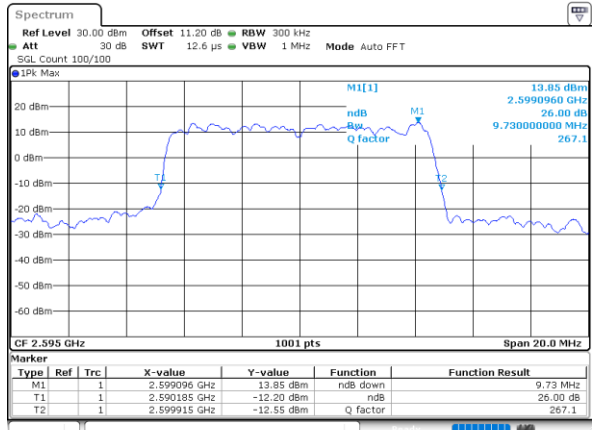

Lowest Channel / 5MHz / 64QAM

Date: 28_MAR_2020 16:51:25

Lowest Channel / 10MHz / 64QAM

Date: 28_MAR_2020 16:52:37

Middle Channel / 5MHz / 64QAM

Date: 28_MAR_2020 16:51:48

Middle Channel / 10MHz / 64QAM

Date: 28_MAR_2020 16:53:00

Highest Channel / 5MHz / 64QAM

Date: 28_MAR_2020 16:52:12

Highest Channel / 10MHz / 64QAM

Date: 28_MAR_2020 16:53:24

LTE Band 38

Lowest Channel / 15MHz / 64QAM

Date: 28_MAR_2020 16:54:35

Lowest Channel / 20MHz / 64QAM