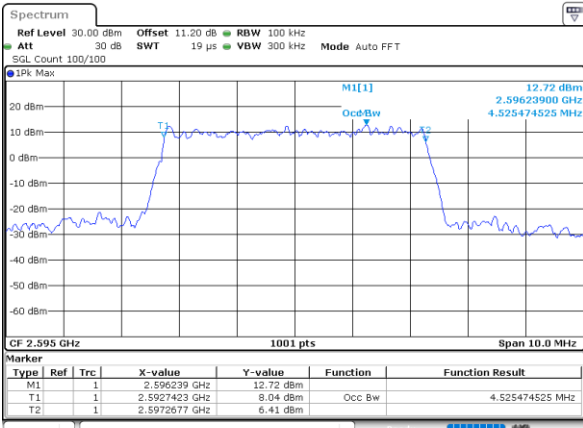

Middle Channel / 5MHz / 64QAM

Date: 28_MAR.2020 16:51:37