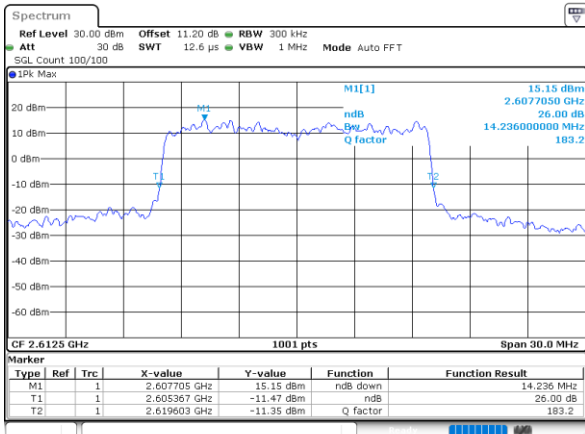

Lowest Channel / 15MHz / 16QAM

Date: 28_MAR.2020 17:03:31

Middle Channel / 15MHz / QPSK

Date: 28_MAR.2020 16:46:56

Middle Channel / 15MHz / 16QAM

Date: 28_MAR.2020 16:47:08

Highest Channel / 15MHz / QPSK

Date: 28_MAR.2020 16:47:44

Highest Channel / 15MHz / 16QAM

Date: 28_MAR.2020 16:48:37

LTE Band 38

Lowest Channel / 20MHz / QPSK

Date: 28_MAR_2020 16:49:14

Lowest Channel / 20MHz / 16QAM

Date: 28_MAR_2020 16:49:26

Middle Channel / 20MHz / QPSK