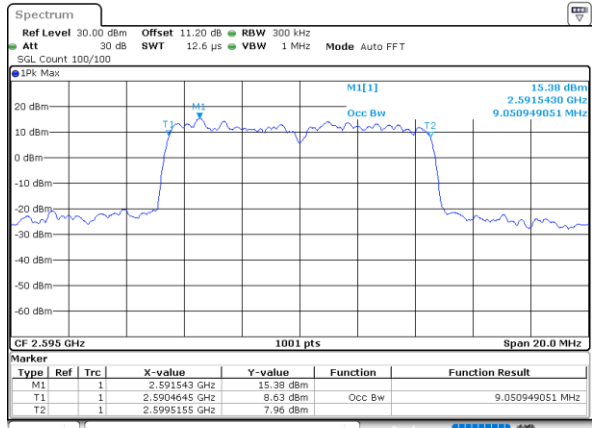

Highest Channel / 20MHz / QPSK

Date: 28_MAR_2020 16:50:24

Highest Channel / 20MHz / 16QAM

Date: 28_MAR_2020 16:50:36

LTE Band 38

Lowest Channel / 5MHz / 64QAM

Date: 28_MAR.2020 16:51:13

Lowest Channel / 10MHz / 64QAM

Date: 28_MAR.2020 16:52:25

Middle Channel / 5MHz / 64QAM

Date: 28_MAR.2020 16:51:37

Middle Channel / 10MHz / 64QAM

Date: 28_MAR.2020 16:52:49

Highest Channel / 5MHz / 64QAM

Date: 28_MAR.2020 16:52:00

Highest Channel / 10MHz / 64QAM