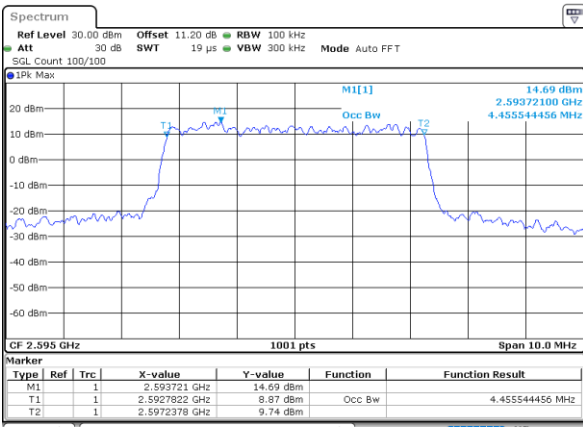

Date: 28_MAR_2020 16:57:01

Occupied Bandwidth

Mode	LTE Band 38 : 99%OBW(MHz)											
BW	1.4MHz		3MHz		5MHz		10MHz		15MHz		20MHz	
Mod.	QPSK	16QAM	QPSK	16QAM	QPSK	16QAM	QPSK	16QAM	QPSK	16QAM	QPSK	16QAM
Lowest CH	-	-	-	-	4.49	4.47	9.03	9.05	13.46	13.46	17.90	17.78
Middle CH	-	-	-	-	4.46	4.48	9.03	9.01	13.40	13.46	17.86	17.86
Highest CH	-	-	-	-	4.50	4.52	9.03	9.07	13.43	13.46	17.86	17.86
Mode	LTE Band 38 : 99%OBW(MHz)											
BW	1.4MHz		3MHz		5MHz		10MHz		15MHz		20MHz	
Mod.	64QAM		64QAM		64QAM		64QAM		64QAM		64QAM	
Lowest CH	-	-	-	-	4.48	-	9.11	-	13.43	-	17.82	-
Middle CH	-	-	-	-	4.53	-	9.05	-	13.52	-	17.90	-
Highest CH	-	-	-	-	4.51	-	9.07	-	13.46	-	17.90	-

LTE Band 38

Lowest Channel / 5MHz / QPSK

Date: 28_MAR_2020 16:39:29

Lowest Channel / 5MHz / 16QAM

Date: 28_MAR_2020 16:39:41

Middle Channel / 5MHz / QPSK

Date: 28_MAR_2020 16:40:17

Middle Channel / 5MHz / 16QAM

Date: 28_MAR_2020 16:40:29

Highest Channel / 5MHz / QPSK

Date: 28_MAR_2020 16:41:04

Highest Channel / 5MHz / 16QAM

Date: 28_MAR_2020 16:41:16

LTE Band 38

Lowest Channel / 10MHz / QPSK

Date: 28_MAR_2020 16:41:53