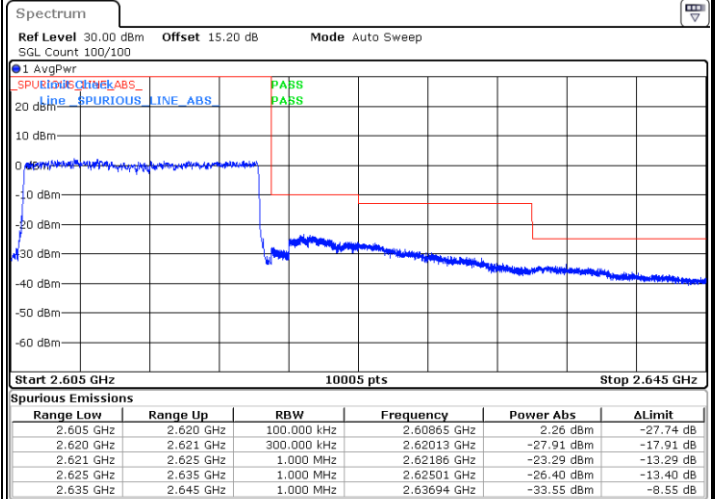

Date: 28.MAR.2020 15:17:52

Lowest Band Edge / Full RB

Date: 28.MAR.2020 14:58:03

Highest Band Edge / Full RB

Date: 28.MAR.2020 15:15:51

LTE Band 38 / 15MHz / 16QAM

Lowest Band Edge / 1 RB

Date: 28.MAR.2020 14:52:26

Highest Band Edge / 1 RB

Date: 28.MAR.2020 15:18:53

Lowest Band Edge / Full RB

Date: 28.MAR.2020 14:59:04

Highest Band Edge / Full RB

Date: 28.MAR.2020 15:16:52

LTE Band 38 / 15MHz / 64QAM

Lowest Band Edge / 1 RB

Date: 28.MAR.2020 15:22:32

Highest Band Edge / 1 RB

Date: 28.MAR.2020 15:30:16

Lowest Band Edge / Full RB

Date: 28.MAR.2020 15:28:14

Highest Band Edge / Full RB

Date: 28.MAR.2020 15:29:15

LTE Band 38 / 20MHz / QPSK

Lowest Band Edge / 1 RB

Highest Band Edge / 1 RB

Date: 28.MAR.2020 15:31:17

Date: 28.MAR.2020 15:37:22

Lowest Band Edge / Full RB

Highest Band Edge / Full RB

Date: 28.MAR.2020 15:33:19

Date: 28.MAR.2020 15:35:20