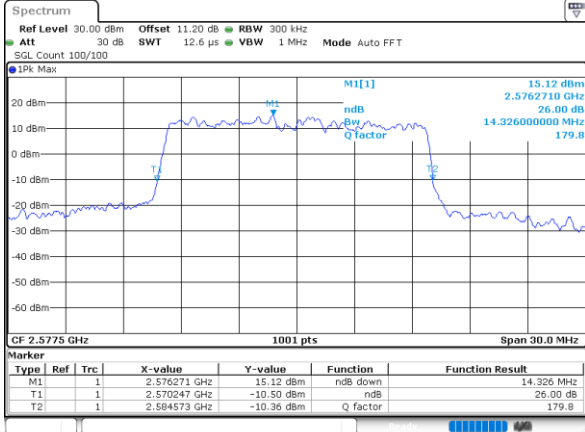

Date: 28_MAR_2020 16:43:16

Highest Channel / 10MHz / QPSK

Date: 28_MAR_2020 16:43:52

Highest Channel / 10MHz / 16QAM

Date: 28_MAR_2020 16:44:04

LTE Band 38

Lowest Channel / 15MHz / QPSK

Date: 28_MAR.2020 16:45:11