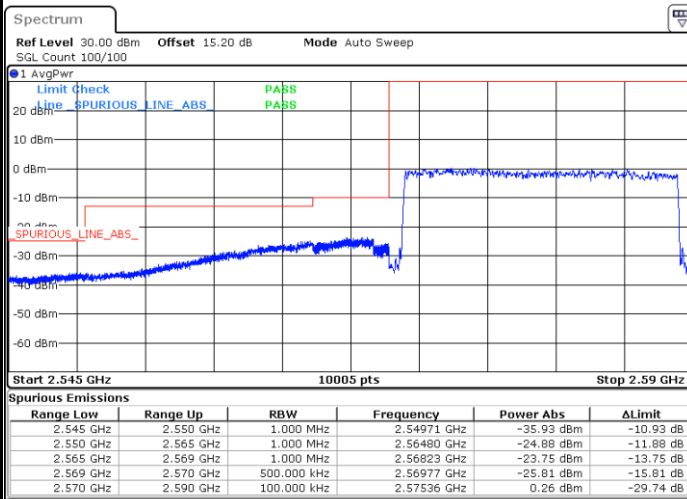

LTE Band 38 / 20MHz / 16QAM

Lowest Band Edge / 1 RB

Date: 28.MAR.2020 15:32:18

Highest Band Edge / 1 RB

Date: 28.MAR.2020 15:38:23

Lowest Band Edge / Full RB

Date: 28.MAR.2020 15:34:19

Highest Band Edge / Full RB

Date: 28.MAR.2020 15:36:21

LTE Band 38 / 20MHz / 64QAM

Lowest Band Edge / 1 RB

Date: 28.MAR.2020 15:39:23

Highest Band Edge / 1 RB

Date: 28.MAR.2020 15:42:26

Lowest Band Edge / Full RB

Date: 28.MAR.2020 15:40:24

Highest Band Edge / Full RB

Date: 28.MAR.2020 15:41:25