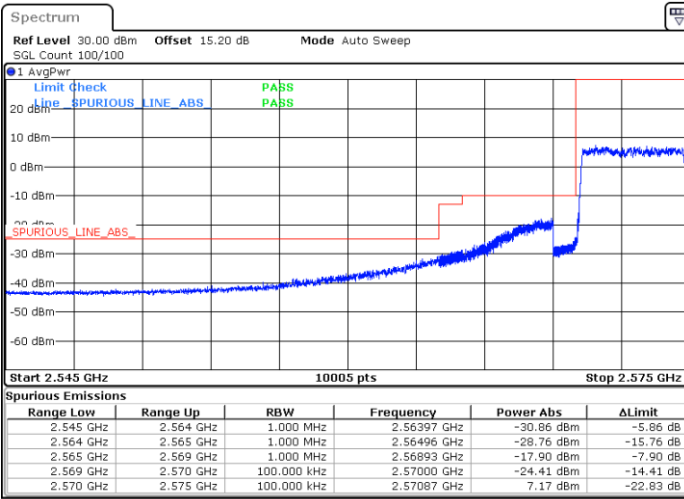

Middle Channel / 20MHz / 64QAM

Date: 28_MAR.2020 16:56:26

Highest Channel / 15MHz / 64QAM

Date: 28_MAR.2020 16:55:37

Highest Channel / 20MHz / 64QAM

Date: 28_MAR.2020 16:56:49

Conducted Band Edge

LTE Band 38 / 5MHz / 16QAM

Lowest Band Edge / 1RB

Highest Band Edge / 1 RB

Date: 28.MAR.2020 14:28:06

Date: 28.MAR.2020 14:34:11

Lowest Band Edge / Full RB

Highest Band Edge / Full RB

Date: 28.MAR.2020 14:30:08

Date: 28.MAR.2020 14:32:09

LTE Band 38 / 5MHz / 64QAM

Lowest Band Edge / 1RB

Date: 28.MAR.2020 14:35:12

Highest Band Edge / 1 RB

Date: 28.MAR.2020 14:38:14

Lowest Band Edge / Full RB

Date: 28.MAR.2020 14:36:13

Highest Band Edge / Full RB

Date: 28.MAR.2020 14:37:13

LTE Band 38 / 10MHz / QPSK

Lowest Band Edge / 1 RB

Date: 28.MAR.2020 14:43:18

Highest Band Edge / 1 RB

Date: 28.MAR.2020 14:49:23

Lowest Band Edge / Full RB

Date: 28.MAR.2020 14:45:20