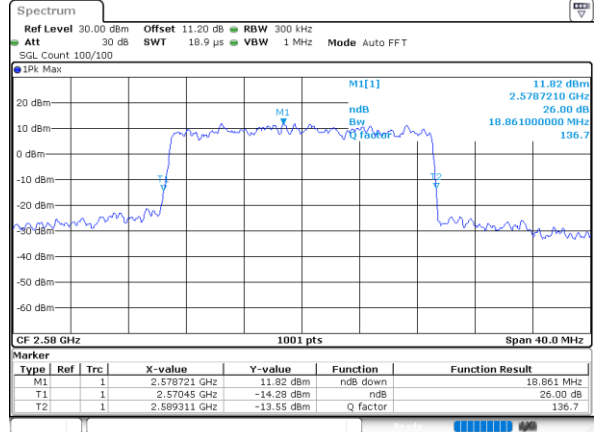

Highest Channel / 5MHz / 64QAM

Date: 28_MAR_2020 16:52:12

Highest Channel / 10MHz / 64QAM

Date: 28_MAR_2020 16:53:24

LTE Band 38

Lowest Channel / 15MHz / 64QAM

Date: 28_MAR_2020 16:54:35

Lowest Channel / 20MHz / 64QAM