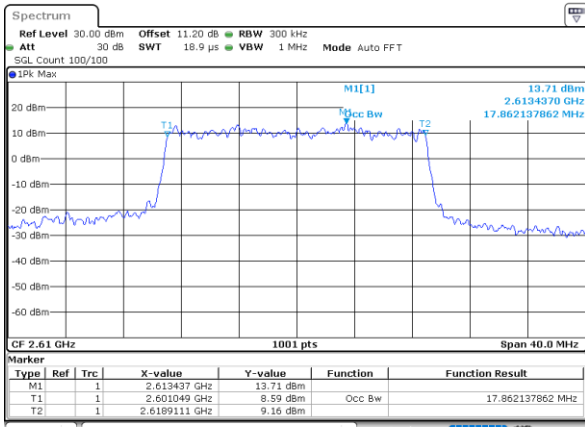

Lowest Channel / 20MHz / QPSK

Date: 28_MAR_2020 16:48:49

Lowest Channel / 20MHz / 16QAM

Date: 28_MAR_2020 16:49:02

Middle Channel / 20MHz / QPSK

Date: 28_MAR_2020 16:49:38

Middle Channel / 20MHz / 16QAM

Date: 28_MAR_2020 16:49:49

Highest Channel / 20MHz / QPSK

Date: 28_MAR_2020 16:50:24

Highest Channel / 20MHz / 16QAM

Date: 28_MAR_2020 16:50:36

LTE Band 38

Lowest Channel / 5MHz / 64QAM

Date: 28_MAR.2020 16:51:13

Lowest Channel / 10MHz / 64QAM