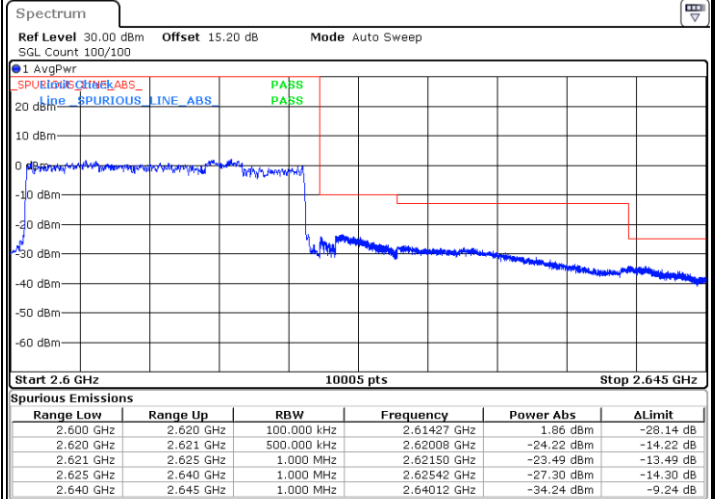

Date: 28.MAR.2020 15:22:32

Highest Band Edge / 1 RB

Date: 28.MAR.2020 15:30:16

Lowest Band Edge / Full RB

Date: 28.MAR.2020 15:28:14

Highest Band Edge / Full RB

Date: 28.MAR.2020 15:29:15

LTE Band 38 / 20MHz / QPSK

Lowest Band Edge / 1 RB

Highest Band Edge / 1 RB

Date: 28.MAR.2020 15:31:17

Date: 28.MAR.2020 15:37:22

Lowest Band Edge / Full RB

Highest Band Edge / Full RB

Date: 28.MAR.2020 15:33:19

Date: 28.MAR.2020 15:35:20

LTE Band 38 / 20MHz / 16QAM

Lowest Band Edge / 1 RB

Date: 28.MAR.2020 15:32:18

Highest Band Edge / 1 RB

Date: 28.MAR.2020 15:38:23

Lowest Band Edge / Full RB

Date: 28.MAR.2020 15:34:19

Highest Band Edge / Full RB

Date: 28.MAR.2020 15:36:21

LTE Band 38 / 20MHz / 64QAM

Lowest Band Edge / 1 RB

Date: 28.MAR.2020 15:39:23

Highest Band Edge / 1 RB

Date: 28.MAR.2020 15:42:26

Lowest Band Edge / Full RB

Date: 28.MAR.2020 15:40:24