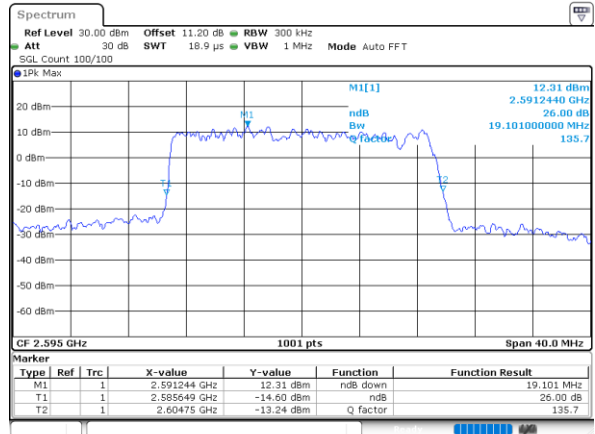

Middle Channel / 20MHz / 64QAM

Date: 28_MAR_2020 16:56:37