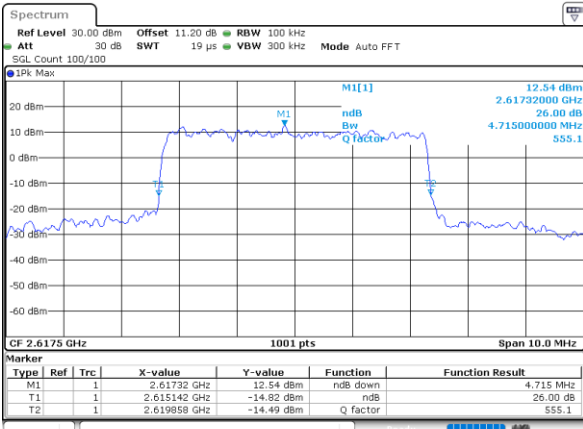

Lowest Channel / 5MHz / 64QAM

Date: 28_MAR_2020 16:51:25

Lowest Channel / 10MHz / 64QAM

Date: 28_MAR_2020 16:52:37

Middle Channel / 5MHz / 64QAM

Date: 28_MAR_2020 16:51:48

Middle Channel / 10MHz / 64QAM

Date: 28_MAR_2020 16:53:00

Highest Channel / 5MHz / 64QAM

Date: 28_MAR_2020 16:52:12

Highest Channel / 10MHz / 64QAM

Date: 28_MAR_2020 16:53:24

LTE Band 38

Lowest Channel / 15MHz / 64QAM

Date: 28_MAR_2020 16:54:35

Lowest Channel / 20MHz / 64QAM