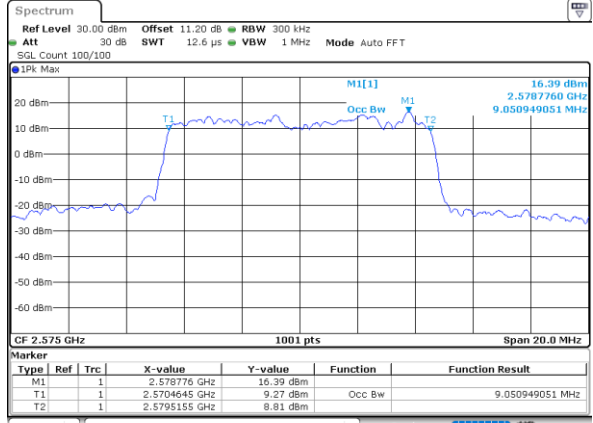

Lowest Channel / 10MHz / 16QAM

Date: 28_MAR_2020 16:42:05