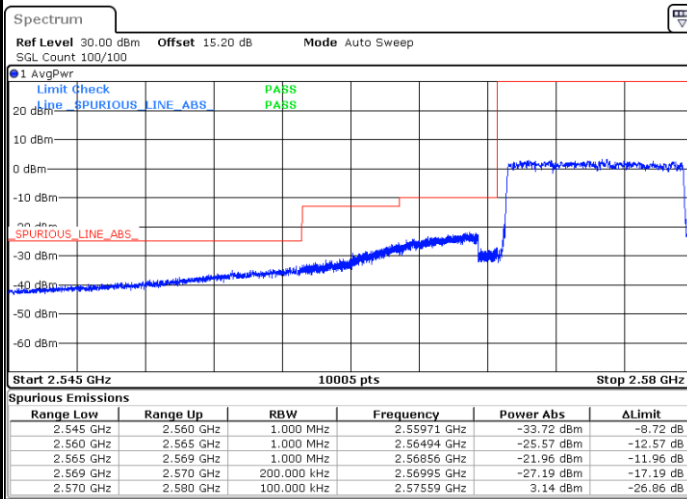

Highest Band Edge / Full RB

Date: 28.MAR.2020 15:26:03

LTE Band 38 / 10MHz / 16QAM

Lowest Band Edge / 1 RB

Date: 28.MAR.2020 14:44:19

Highest Band Edge / 1 RB

Date: 28.MAR.2020 14:50:24

Lowest Band Edge / Full RB

Date: 28.MAR.2020 14:46:21

Highest Band Edge / Full RB

Date: 28.MAR.2020 15:25:17

LTE Band 38 / 10MHz / 64QAM

Lowest Band Edge / 1 RB

Date: 28.MAR.2020 14:39:15

Highest Band Edge / 1 RB

Date: 28.MAR.2020 14:42:18

Lowest Band Edge / Full RB

Date: 28.MAR.2020 14:40:16

Highest Band Edge / Full RB

Date: 28.MAR.2020 15:23:20

LTE Band 38 / 15MHz / QPSK

Lowest Band Edge / 1 RB

Date: 28.MAR.2020 14:51:25

Highest Band Edge / 1 RB

Date: 28.MAR.2020 15:17:52

Lowest Band Edge / Full RB

Date: 28.MAR.2020 14:58:03

Highest Band Edge / Full RB

Date: 28.MAR.2020 15:15:51

LTE Band 38 / 15MHz / 16QAM

Lowest Band Edge / 1 RB

Date: 28.MAR.2020 14:52:26