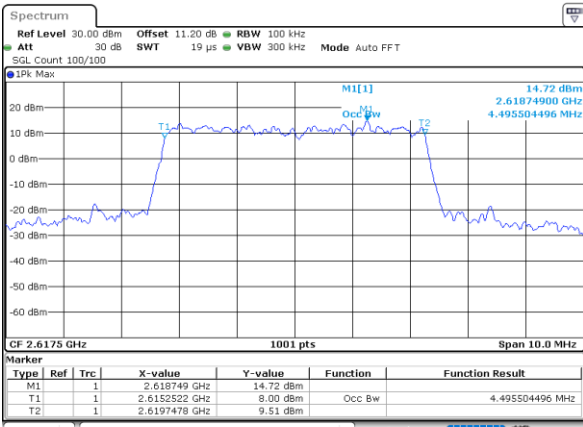

Date: 28_MAR_2020 16:57:01

Occupied Bandwidth

Mode	LTE Band 38 : 99%OBW(MHz)											
BW	1.4MHz		3MHz		5MHz		10MHz		15MHz		20MHz	
Mod.	QPSK	16QAM	QPSK	16QAM	QPSK	16QAM	QPSK	16QAM	QPSK	16QAM	QPSK	16QAM
Lowest CH	-	-	-	-	4.49	4.47	9.03	9.05	13.46	13.46	17.90	17.78
Middle CH	-	-	-	-	4.46	4.48	9.03	9.01	13.40	13.46	17.86	17.86
Highest CH	-	-	-	-	4.50	4.52	9.03	9.07	13.43	13.46	17.86	17.86
Mode	LTE Band 38 : 99%OBW(MHz)											
BW	1.4MHz		3MHz		5MHz		10MHz		15MHz		20MHz	
Mod.	64QAM		64QAM		64QAM		64QAM		64QAM		64QAM	
Lowest CH	-	-	-	-	4.48	-	9.11	-	13.43	-	17.82	-
Middle CH	-	-	-	-	4.53	-	9.05	-	13.52	-	17.90	-
Highest CH	-	-	-	-	4.51	-	9.07	-	13.46	-	17.90	-

LTE Band 38

Lowest Channel / 5MHz / QPSK

Date: 28_MAR_2020 16:39:29

Lowest Channel / 5MHz / 16QAM

Date: 28_MAR_2020 16:39:41

Middle Channel / 5MHz / QPSK

Date: 28_MAR_2020 16:40:17

Middle Channel / 5MHz / 16QAM

Date: 28_MAR_2020 16:40:29

Highest Channel / 5MHz / QPSK

Date: 28_MAR_2020 16:41:04

Highest Channel / 5MHz / 16QAM

Date: 28_MAR_2020 16:41:16

LTE Band 38

Lowest Channel / 10MHz / QPSK

Date: 28_MAR_2020 16:41:53