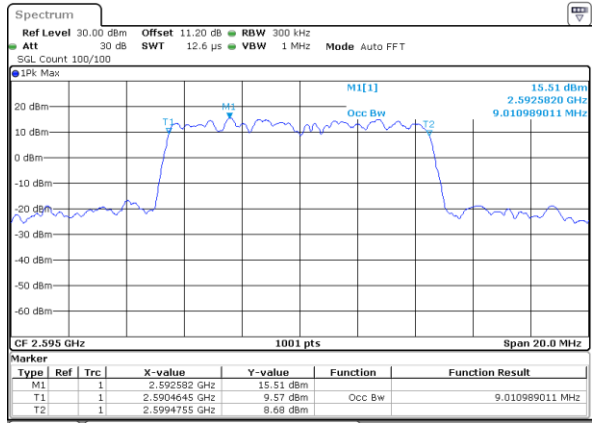

Date: 28_MAR_2020 16:40:29

Highest Channel / 5MHz / QPSK

Date: 28_MAR_2020 16:41:04

Highest Channel / 5MHz / 16QAM

Date: 28_MAR_2020 16:41:16

LTE Band 38

Lowest Channel / 10MHz / QPSK

Date: 28_MAR_2020 16:41:53

Lowest Channel / 10MHz / 16QAM

Date: 28_MAR_2020 16:42:05

Middle Channel / 10MHz / QPSK

Date: 28_MAR_2020 16:42:41

Middle Channel / 10MHz / 16QAM

Date: 28_MAR_2020 16:42:53

Highest Channel / 10MHz / QPSK

Date: 28_MAR_2020 16:43:28

Highest Channel / 10MHz / 16QAM

Date: 28_MAR_2020 16:43:40

LTE Band 38

Lowest Channel / 15MHz / QPSK

Date: 28_MAR.2020 16:44:47

Lowest Channel / 15MHz / 16QAM

Date: 28_MAR.2020 16:44:59

Middle Channel / 15MHz / QPSK