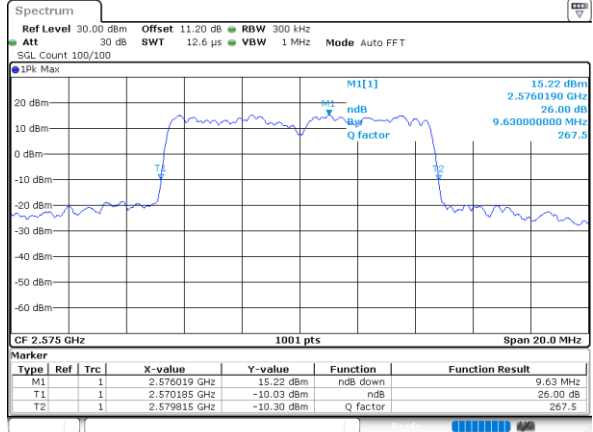

LTE Band 38

Lowest Channel / 10MHz / QPSK

Date: 28_MAR_2020 16:42:17

Lowest Channel / 10MHz / 16QAM

Date: 28_MAR_2020 16:42:29

Middle Channel / 10MHz / QPSK

Date: 28_MAR_2020 16:43:04

Middle Channel / 10MHz / 16QAM