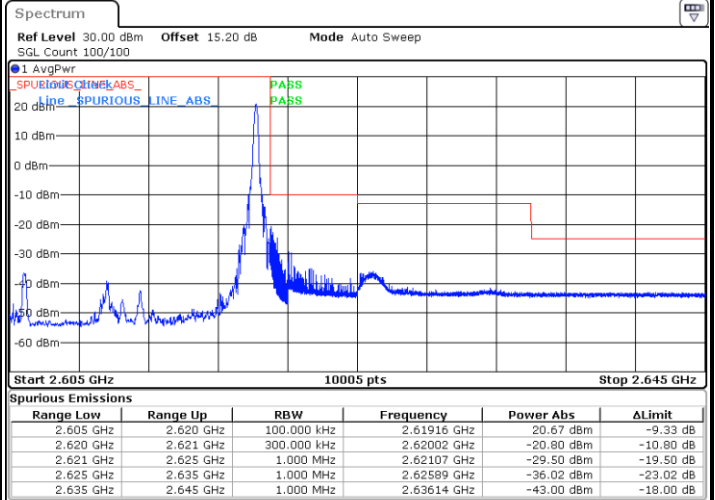

Date: 28.MAR.2020 14:46:21

Highest Band Edge / Full RB

Date: 28.MAR.2020 15:25:17

LTE Band 38 / 10MHz / 64QAM

Lowest Band Edge / 1 RB

Date: 28.MAR.2020 14:39:15

Highest Band Edge / 1 RB

Date: 28.MAR.2020 14:42:18

Lowest Band Edge / Full RB

Date: 28.MAR.2020 14:40:16

Highest Band Edge / Full RB

Date: 28.MAR.2020 15:23:20

LTE Band 38 / 15MHz / QPSK

Lowest Band Edge / 1 RB

Date: 28.MAR.2020 14:51:25

Highest Band Edge / 1 RB

Date: 28.MAR.2020 15:17:52

Lowest Band Edge / Full RB

Date: 28.MAR.2020 14:58:03

Highest Band Edge / Full RB

Date: 28.MAR.2020 15:15:51

LTE Band 38 / 15MHz / 16QAM

Lowest Band Edge / 1 RB

Date: 28.MAR.2020 14:52:26

Highest Band Edge / 1 RB

Date: 28.MAR.2020 15:18:53

Lowest Band Edge / Full RB

Date: 28.MAR.2020 14:59:04

Highest Band Edge / Full RB

Date: 28.MAR.2020 15:16:52

LTE Band 38 / 15MHz / 64QAM

Lowest Band Edge / 1 RB