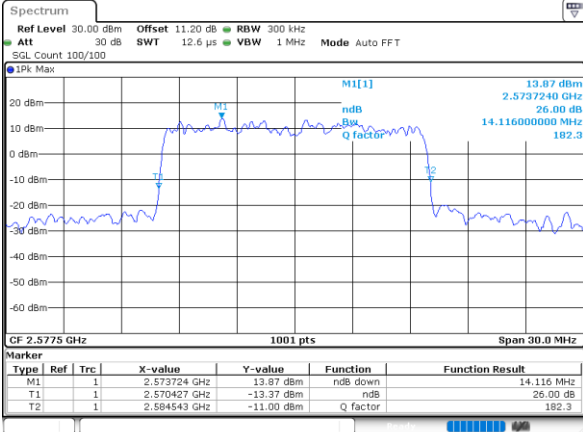

Highest Channel / 5MHz / 64QAM

Date: 28_MAR_2020 16:52:12

Highest Channel / 10MHz / 64QAM

Date: 28_MAR_2020 16:53:24

LTE Band 38

Lowest Channel / 15MHz / 64QAM

Date: 28_MAR_2020 16:54:35

Lowest Channel / 20MHz / 64QAM