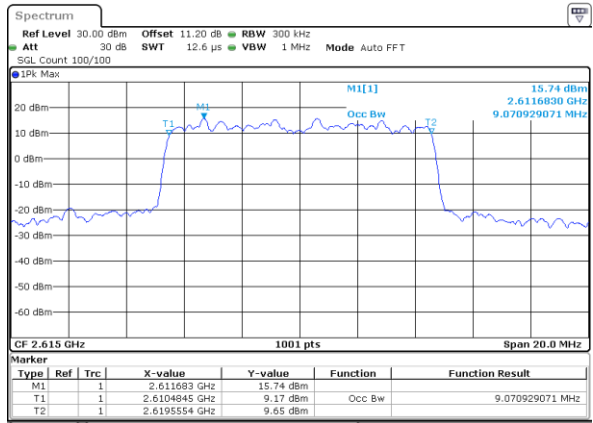

Date: 28_MAR_2020 16:40:29

Highest Channel / 5MHz / QPSK

Date: 28_MAR_2020 16:41:04

Highest Channel / 5MHz / 16QAM

Date: 28_MAR_2020 16:41:16

LTE Band 38

Lowest Channel / 10MHz / QPSK

Date: 28_MAR_2020 16:41:53

Lowest Channel / 10MHz / 16QAM

Date: 28_MAR_2020 16:42:05

Middle Channel / 10MHz / QPSK

Date: 28_MAR_2020 16:42:41

Middle Channel / 10MHz / 16QAM

Date: 28_MAR_2020 16:42:53

Highest Channel / 10MHz / QPSK

Date: 28_MAR_2020 16:43:28

Highest Channel / 10MHz / 16QAM

Date: 28_MAR_2020 16:43:40

LTE Band 38

Lowest Channel / 15MHz / QPSK

Date: 28_MAR.2020 16:44:47

Lowest Channel / 15MHz / 16QAM

Date: 28_MAR.2020 16:44:59

Middle Channel / 15MHz / QPSK