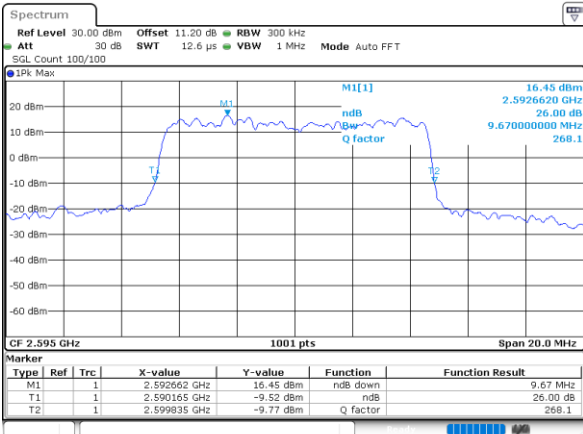

LTE Band 38

Lowest Channel / 10MHz / QPSK

Date: 28_MAR_2020 16:42:17

Lowest Channel / 10MHz / 16QAM

Date: 28_MAR_2020 16:42:29

Middle Channel / 10MHz / QPSK

Date: 28_MAR_2020 16:43:04

Middle Channel / 10MHz / 16QAM