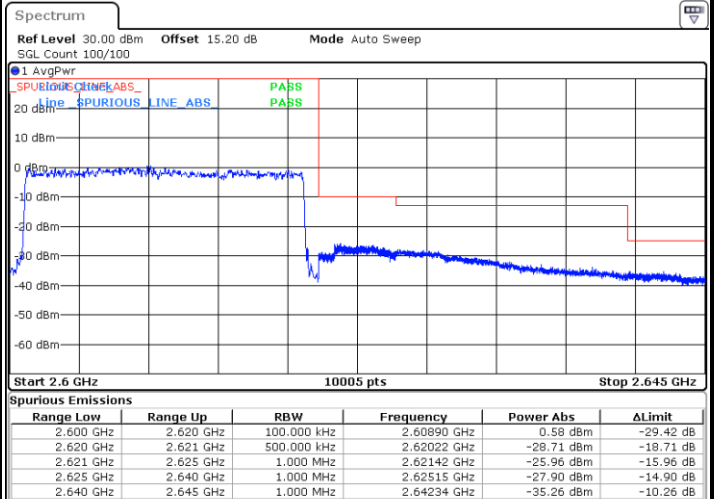

LTE Band 38 / 20MHz / 16QAM

Lowest Band Edge / 1 RB

Date: 28.MAR.2020 15:32:18

Highest Band Edge / 1 RB

Date: 28.MAR.2020 15:38:23

Lowest Band Edge / Full RB

Date: 28.MAR.2020 15:34:19

Highest Band Edge / Full RB

Date: 28.MAR.2020 15:36:21

LTE Band 38 / 20MHz / 64QAM

Lowest Band Edge / 1 RB

Date: 28.MAR.2020 15:39:23

Highest Band Edge / 1 RB

Date: 28.MAR.2020 15:42:26

Lowest Band Edge / Full RB

Date: 28.MAR.2020 15:40:24

Highest Band Edge / Full RB

Date: 28.MAR.2020 15:41:25