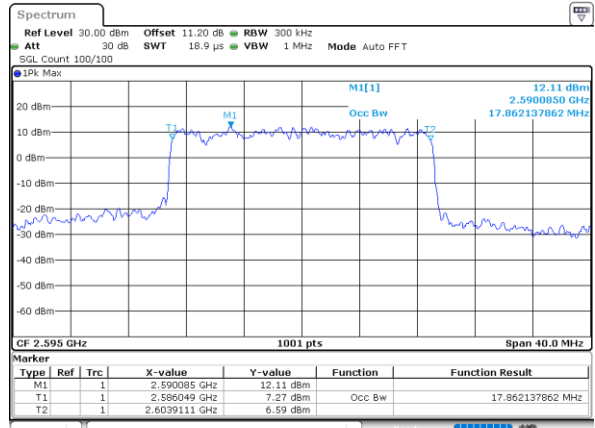

Lowest Channel / 20MHz / QPSK

Date: 28_MAR_2020 16:48:49

Lowest Channel / 20MHz / 16QAM

Date: 28_MAR_2020 16:49:02

Middle Channel / 20MHz / QPSK

Date: 28_MAR_2020 16:49:38

Middle Channel / 20MHz / 16QAM

Date: 28_MAR_2020 16:49:49

Highest Channel / 20MHz / QPSK

Date: 28_MAR_2020 16:50:24

Highest Channel / 20MHz / 16QAM

Date: 28_MAR_2020 16:50:36

LTE Band 38

Lowest Channel / 5MHz / 64QAM

Date: 28_MAR.2020 16:51:13

Lowest Channel / 10MHz / 64QAM