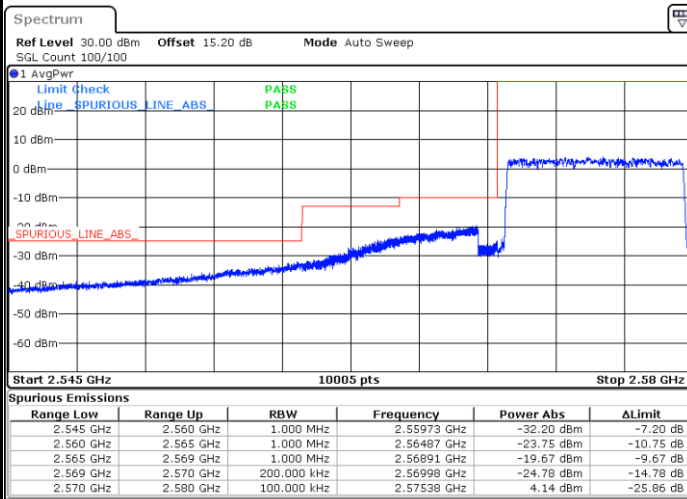

Date: 28.MAR.2020 14:37:13

LTE Band 38 / 10MHz / QPSK

Lowest Band Edge / 1 RB

Date: 28.MAR.2020 14:43:18

Highest Band Edge / 1 RB

Date: 28.MAR.2020 14:49:23

Lowest Band Edge / Full RB

Date: 28.MAR.2020 14:45:20

Highest Band Edge / Full RB

Date: 28.MAR.2020 15:26:03

LTE Band 38 / 10MHz / 16QAM

Lowest Band Edge / 1 RB

Date: 28.MAR.2020 14:44:19

Highest Band Edge / 1 RB

Date: 28.MAR.2020 14:50:24

Lowest Band Edge / Full RB

Date: 28.MAR.2020 14:46:21

Highest Band Edge / Full RB

Date: 28.MAR.2020 15:25:17

LTE Band 38 / 10MHz / 64QAM

Lowest Band Edge / 1 RB

Date: 28.MAR.2020 14:39:15

Highest Band Edge / 1 RB

Date: 28.MAR.2020 14:42:18

Lowest Band Edge / Full RB

Date: 28.MAR.2020 14:40:16

Highest Band Edge / Full RB

Date: 28.MAR.2020 15:23:20

LTE Band 38 / 15MHz / QPSK

Lowest Band Edge / 1 RB

Date: 28.MAR.2020 14:51:25

Highest Band Edge / 1 RB