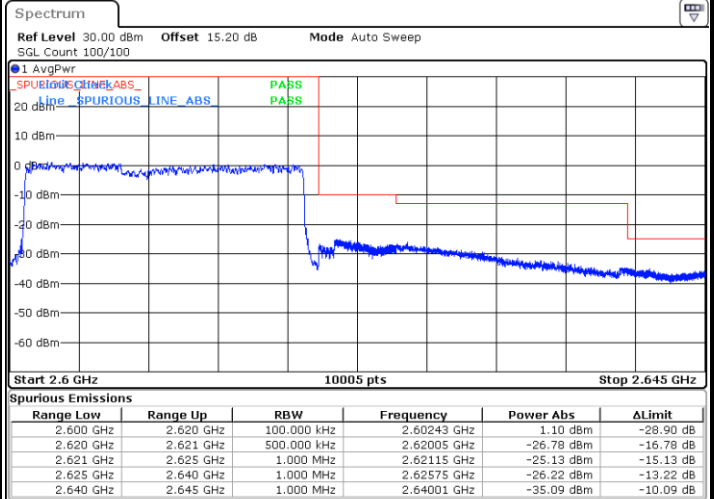

Date: 28.MAR.2020 15:22:32

Highest Band Edge / 1 RB

Date: 28.MAR.2020 15:30:16

Lowest Band Edge / Full RB

Date: 28.MAR.2020 15:28:14

Highest Band Edge / Full RB

Date: 28.MAR.2020 15:29:15

LTE Band 38 / 20MHz / QPSK

Lowest Band Edge / 1 RB

Highest Band Edge / 1 RB

Date: 28.MAR.2020 15:31:17

Date: 28.MAR.2020 15:37:22

Lowest Band Edge / Full RB

Highest Band Edge / Full RB

Date: 28.MAR.2020 15:33:19

Date: 28.MAR.2020 15:35:20

LTE Band 38 / 20MHz / 16QAM

Lowest Band Edge / 1 RB

Date: 28.MAR.2020 15:32:18

Highest Band Edge / 1 RB

Date: 28.MAR.2020 15:38:23

Lowest Band Edge / Full RB

Date: 28.MAR.2020 15:34:19

Highest Band Edge / Full RB

Date: 28.MAR.2020 15:36:21

LTE Band 38 / 20MHz / 64QAM

Lowest Band Edge / 1 RB

Date: 28.MAR.2020 15:39:23

Highest Band Edge / 1 RB

Date: 28.MAR.2020 15:42:26

Lowest Band Edge / Full RB

Date: 28.MAR.2020 15:40:24