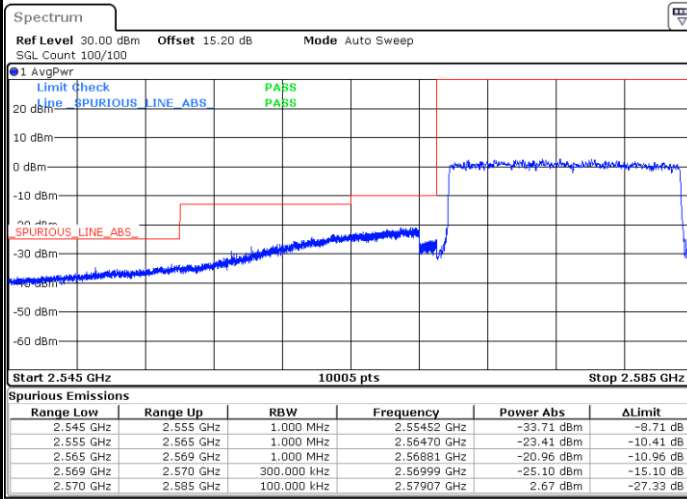

Lowest Band Edge / Full RB

Date: 28.MAR.2020 14:40:16

Highest Band Edge / Full RB

Date: 28.MAR.2020 15:23:20

LTE Band 38 / 15MHz / QPSK

Lowest Band Edge / 1 RB

Date: 28.MAR.2020 14:51:25

Highest Band Edge / 1 RB

Date: 28.MAR.2020 15:17:52

Lowest Band Edge / Full RB

Date: 28.MAR.2020 14:58:03

Highest Band Edge / Full RB

Date: 28.MAR.2020 15:15:51

LTE Band 38 / 15MHz / 16QAM

Lowest Band Edge / 1 RB

Date: 28.MAR.2020 14:52:26

Highest Band Edge / 1 RB

Date: 28.MAR.2020 15:18:53

Lowest Band Edge / Full RB

Date: 28.MAR.2020 14:59:04

Highest Band Edge / Full RB

Date: 28.MAR.2020 15:16:52

LTE Band 38 / 15MHz / 64QAM

Lowest Band Edge / 1 RB

Date: 28.MAR.2020 15:22:32

Highest Band Edge / 1 RB

Date: 28.MAR.2020 15:30:16

Lowest Band Edge / Full RB

Date: 28.MAR.2020 15:28:14

Highest Band Edge / Full RB

Date: 28.MAR.2020 15:29:15

LTE Band 38 / 20MHz / QPSK