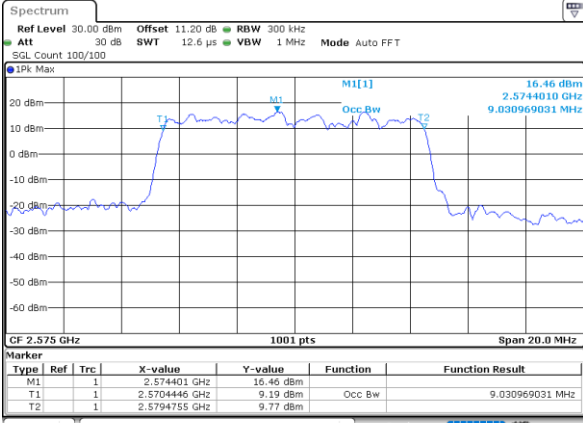

Date: 28_MAR_2020 16:40:29

Highest Channel / 5MHz / QPSK

Date: 28_MAR_2020 16:41:04

Highest Channel / 5MHz / 16QAM

Date: 28_MAR_2020 16:41:16

LTE Band 38

Lowest Channel / 10MHz / QPSK

Date: 28_MAR_2020 16:41:53