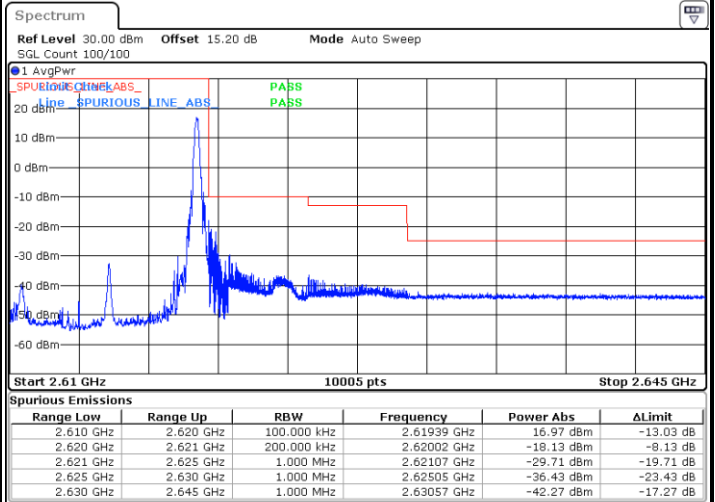

Date: 28.MAR.2020 14:37:13

LTE Band 38 / 10MHz / QPSK

Lowest Band Edge / 1 RB

Date: 28.MAR.2020 14:43:18

Highest Band Edge / 1 RB

Date: 28.MAR.2020 14:49:23

Lowest Band Edge / Full RB

Date: 28.MAR.2020 14:45:20

Highest Band Edge / Full RB

Date: 28.MAR.2020 15:26:03

LTE Band 38 / 10MHz / 16QAM

Lowest Band Edge / 1 RB

Date: 28.MAR.2020 14:44:19

Highest Band Edge / 1 RB

Date: 28.MAR.2020 14:50:24

Lowest Band Edge / Full RB

Date: 28.MAR.2020 14:46:21

Highest Band Edge / Full RB

Date: 28.MAR.2020 15:25:17

LTE Band 38 / 10MHz / 64QAM

Lowest Band Edge / 1 RB

Date: 28.MAR.2020 14:39:15

Highest Band Edge / 1 RB

Date: 28.MAR.2020 14:42:18

Lowest Band Edge / Full RB

Date: 28.MAR.2020 14:40:16

Highest Band Edge / Full RB

Date: 28.MAR.2020 15:23:20

LTE Band 38 / 15MHz / QPSK

Lowest Band Edge / 1 RB

Date: 28.MAR.2020 14:51:25

Highest Band Edge / 1 RB