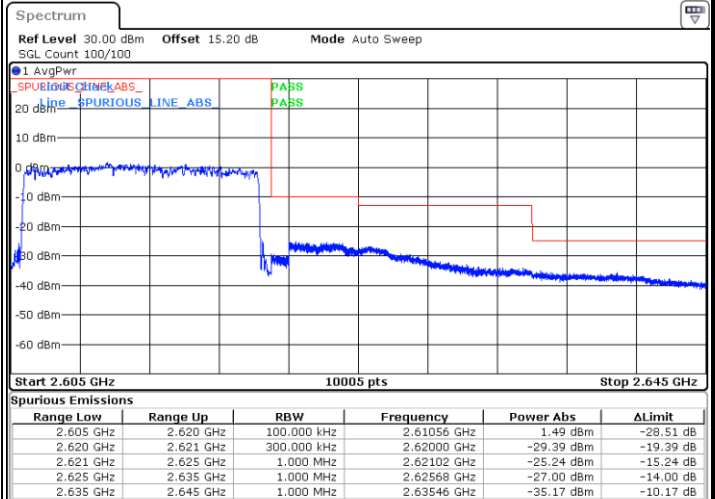

Highest Band Edge / 1 RB

Date: 28.MAR.2020 15:18:53

Lowest Band Edge / Full RB

Date: 28.MAR.2020 14:59:04

Highest Band Edge / Full RB

Date: 28.MAR.2020 15:16:52

LTE Band 38 / 15MHz / 64QAM

Lowest Band Edge / 1 RB

Date: 28.MAR.2020 15:22:32

Highest Band Edge / 1 RB

Date: 28.MAR.2020 15:30:16

Lowest Band Edge / Full RB

Date: 28.MAR.2020 15:28:14

Highest Band Edge / Full RB

Date: 28.MAR.2020 15:29:15

LTE Band 38 / 20MHz / QPSK

Lowest Band Edge / 1 RB

Highest Band Edge / 1 RB

Date: 28.MAR.2020 15:31:17

Date: 28.MAR.2020 15:37:22

Lowest Band Edge / Full RB

Highest Band Edge / Full RB

Date: 28.MAR.2020 15:33:19

Date: 28.MAR.2020 15:35:20

LTE Band 38 / 20MHz / 16QAM

Lowest Band Edge / 1 RB

Date: 28.MAR.2020 15:32:18

Highest Band Edge / 1 RB

Date: 28.MAR.2020 15:38:23

Lowest Band Edge / Full RB

Date: 28.MAR.2020 15:34:19

Highest Band Edge / Full RB