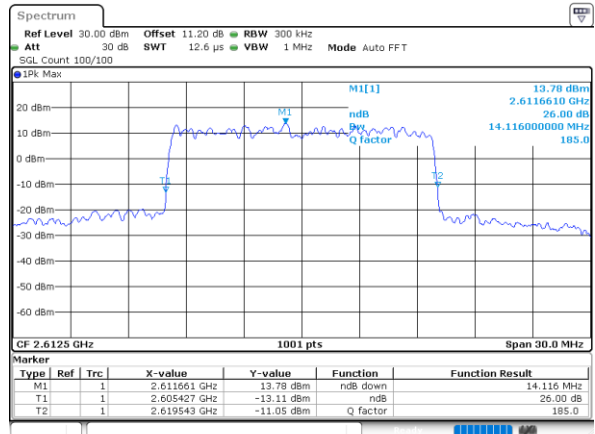

Lowest Channel / 15MHz / 16QAM

Date: 28_MAR.2020 17:03:31

Middle Channel / 15MHz / QPSK

Date: 28_MAR.2020 16:46:56

Middle Channel / 15MHz / 16QAM

Date: 28_MAR.2020 16:47:08

Highest Channel / 15MHz / QPSK

Date: 28_MAR.2020 16:47:44

Highest Channel / 15MHz / 16QAM

Date: 28_MAR.2020 16:48:37

LTE Band 38

Lowest Channel / 20MHz / QPSK

Date: 28_MAR_2020 16:49:14

Lowest Channel / 20MHz / 16QAM

Date: 28_MAR_2020 16:49:26

Middle Channel / 20MHz / QPSK