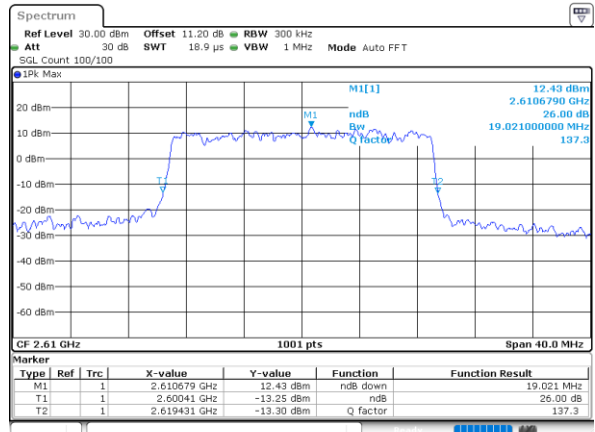

Date: 28_MAR_2020 16:50:01

Middle Channel / 20MHz / 16QAM

Date: 28_MAR_2020 16:50:12

Highest Channel / 20MHz / QPSK

Date: 28_MAR_2020 16:50:49

Highest Channel / 20MHz / 16QAM

Date: 28_MAR_2020 16:51:01

LTE Band 38