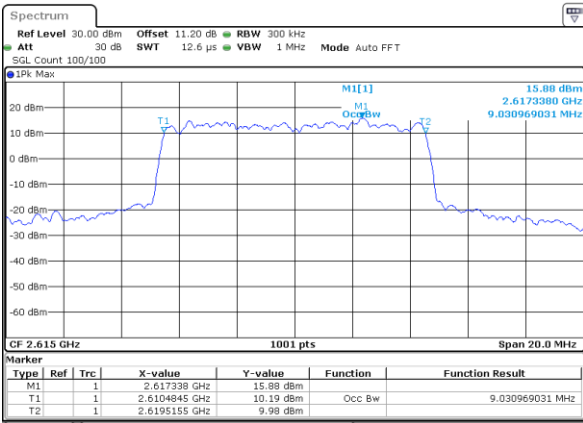

Date: 28_MAR_2020 16:40:29

Highest Channel / 5MHz / QPSK

Date: 28_MAR_2020 16:41:04

Highest Channel / 5MHz / 16QAM

Date: 28_MAR_2020 16:41:16

LTE Band 38

Lowest Channel / 10MHz / QPSK

Date: 28_MAR_2020 16:41:53

Lowest Channel / 10MHz / 16QAM

Date: 28_MAR_2020 16:42:05

Middle Channel / 10MHz / QPSK

Date: 28_MAR_2020 16:42:41

Middle Channel / 10MHz / 16QAM

Date: 28_MAR_2020 16:42:53

Highest Channel / 10MHz / QPSK

Date: 28_MAR_2020 16:43:28

Highest Channel / 10MHz / 16QAM

Date: 28_MAR_2020 16:43:40

LTE Band 38

Lowest Channel / 15MHz / QPSK

Date: 28_MAR.2020 16:44:47

Lowest Channel / 15MHz / 16QAM

Date: 28_MAR.2020 16:44:59

Middle Channel / 15MHz / QPSK