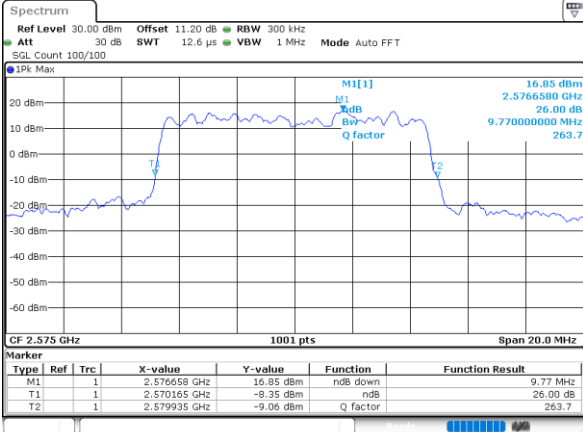

LTE Band 38

Lowest Channel / 10MHz / QPSK

Date: 28_MAR_2020 16:42:17

Lowest Channel / 10MHz / 16QAM

Date: 28_MAR_2020 16:42:29

Middle Channel / 10MHz / QPSK

Date: 28_MAR_2020 16:43:04

Middle Channel / 10MHz / 16QAM