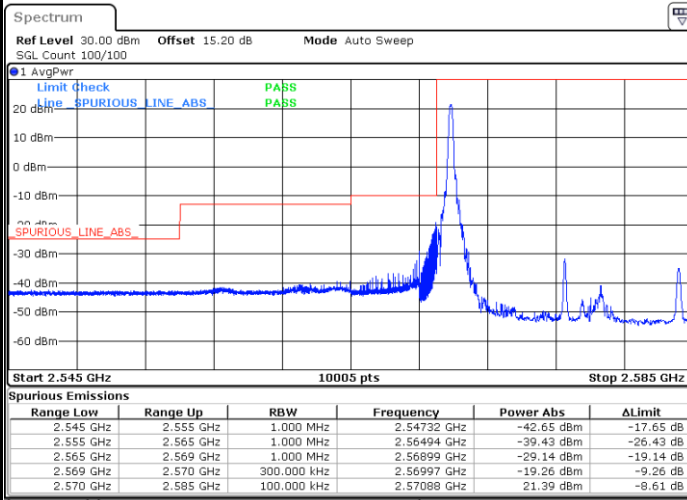

Date: 28.MAR.2020 14:46:21

Highest Band Edge / Full RB

Date: 28.MAR.2020 15:25:17

LTE Band 38 / 10MHz / 64QAM

Lowest Band Edge / 1 RB

Date: 28.MAR.2020 14:39:15

Highest Band Edge / 1 RB

Date: 28.MAR.2020 14:42:18

Lowest Band Edge / Full RB

Date: 28.MAR.2020 14:40:16

Highest Band Edge / Full RB

Date: 28.MAR.2020 15:23:20

LTE Band 38 / 15MHz / QPSK

Lowest Band Edge / 1 RB

Date: 28.MAR.2020 14:51:25

Highest Band Edge / 1 RB

Date: 28.MAR.2020 15:17:52

Lowest Band Edge / Full RB

Date: 28.MAR.2020 14:58:03

Highest Band Edge / Full RB

Date: 28.MAR.2020 15:15:51

LTE Band 38 / 15MHz / 16QAM

Lowest Band Edge / 1 RB

Date: 28.MAR.2020 14:52:26

Highest Band Edge / 1 RB

Date: 28.MAR.2020 15:18:53

Lowest Band Edge / Full RB

Date: 28.MAR.2020 14:59:04

Highest Band Edge / Full RB

Date: 28.MAR.2020 15:16:52

LTE Band 38 / 15MHz / 64QAM

Lowest Band Edge / 1 RB