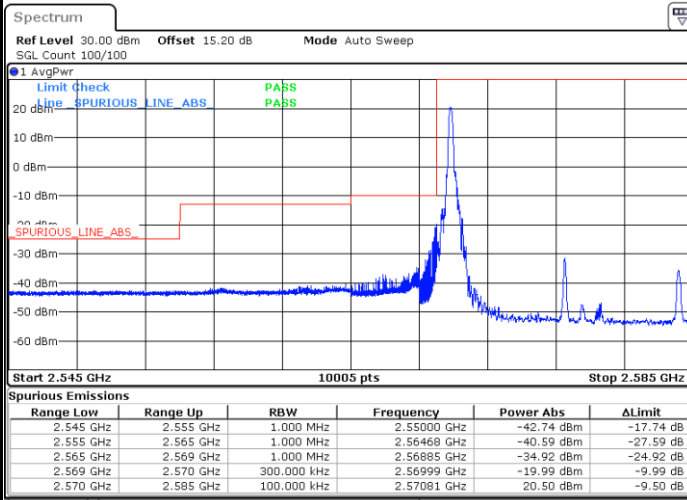

Lowest Band Edge / Full RB

Date: 28.MAR.2020 14:40:16

Highest Band Edge / Full RB

Date: 28.MAR.2020 15:23:20

LTE Band 38 / 15MHz / QPSK

Lowest Band Edge / 1 RB

Date: 28.MAR.2020 14:51:25

Highest Band Edge / 1 RB

Date: 28.MAR.2020 15:17:52

Lowest Band Edge / Full RB

Date: 28.MAR.2020 14:58:03

Highest Band Edge / Full RB

Date: 28.MAR.2020 15:15:51

LTE Band 38 / 15MHz / 16QAM

Lowest Band Edge / 1 RB

Date: 28.MAR.2020 14:52:26

Highest Band Edge / 1 RB

Date: 28.MAR.2020 15:18:53

Lowest Band Edge / Full RB

Date: 28.MAR.2020 14:59:04

Highest Band Edge / Full RB

Date: 28.MAR.2020 15:16:52

LTE Band 38 / 15MHz / 64QAM

Lowest Band Edge / 1 RB

Date: 28.MAR.2020 15:22:32

Highest Band Edge / 1 RB

Date: 28.MAR.2020 15:30:16

Lowest Band Edge / Full RB

Date: 28.MAR.2020 15:28:14

Highest Band Edge / Full RB

Date: 28.MAR.2020 15:29:15

LTE Band 38 / 20MHz / QPSK