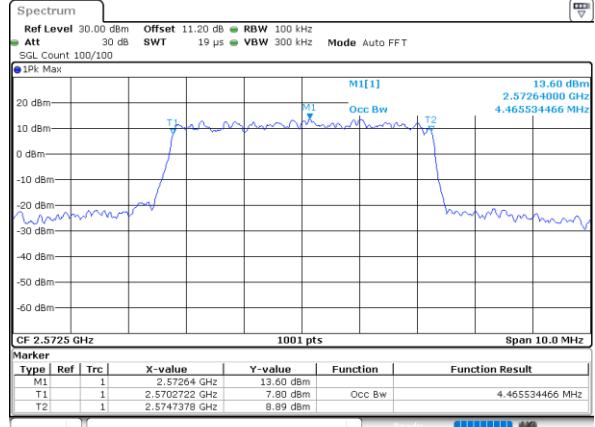

Lowest Channel / 5MHz / 16QAM

Date: 28_MAR_2020 16:39:41