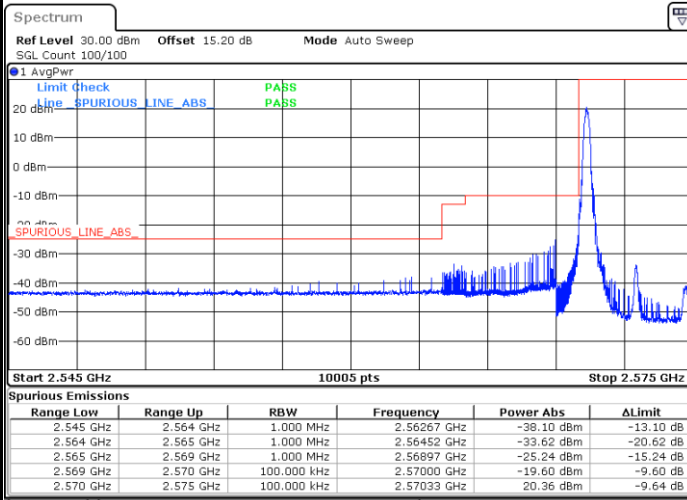

Middle Channel / 20MHz / 64QAM

Date: 28_MAR.2020 16:56:26

Highest Channel / 15MHz / 64QAM

Date: 28_MAR.2020 16:55:37

Highest Channel / 20MHz / 64QAM

Date: 28_MAR.2020 16:56:49

Conducted Band Edge

LTE Band 38 / 5MHz / 16QAM

Lowest Band Edge / 1RB

Highest Band Edge / 1 RB

Date: 28.MAR.2020 14:28:06

Date: 28.MAR.2020 14:34:11

Lowest Band Edge / Full RB

Highest Band Edge / Full RB

Date: 28.MAR.2020 14:30:08

Date: 28.MAR.2020 14:32:09

LTE Band 38 / 5MHz / 64QAM

Lowest Band Edge / 1RB

Date: 28.MAR.2020 14:35:12

Highest Band Edge / 1 RB

Date: 28.MAR.2020 14:38:14

Lowest Band Edge / Full RB

Date: 28.MAR.2020 14:36:13

Highest Band Edge / Full RB

Date: 28.MAR.2020 14:37:13

LTE Band 38 / 10MHz / QPSK

Lowest Band Edge / 1 RB

Date: 28.MAR.2020 14:43:18

Highest Band Edge / 1 RB

Date: 28.MAR.2020 14:49:23

Lowest Band Edge / Full RB

Date: 28.MAR.2020 14:45:20