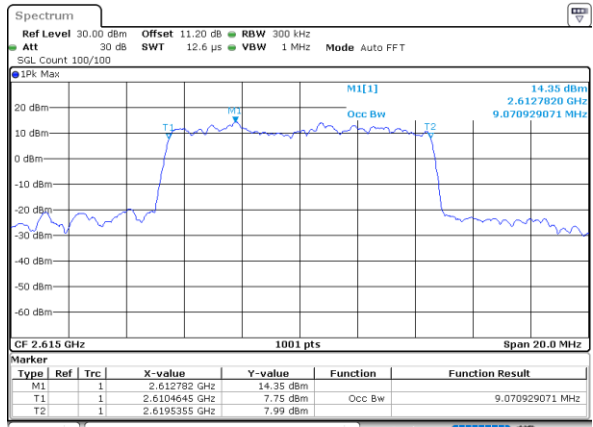

Highest Channel / 20MHz / QPSK

Date: 28_MAR_2020 16:50:24

Highest Channel / 20MHz / 16QAM

Date: 28_MAR_2020 16:50:36

LTE Band 38

Lowest Channel / 5MHz / 64QAM

Date: 28_MAR.2020 16:51:13

Lowest Channel / 10MHz / 64QAM

Date: 28_MAR.2020 16:52:25

Middle Channel / 5MHz / 64QAM

Date: 28_MAR.2020 16:51:37

Middle Channel / 10MHz / 64QAM

Date: 28_MAR.2020 16:52:49

Highest Channel / 5MHz / 64QAM

Date: 28_MAR.2020 16:52:00

Highest Channel / 10MHz / 64QAM

Date: 28_MAR.2020 16:53:12

LTE Band 38

Lowest Channel / 15MHz / 64QAM

Date: 28_MAR.2020 17:04:06

Lowest Channel / 20MHz / 64QAM

Date: 28_MAR.2020 16:56:02

Middle Channel / 15MHz / 64QAM

Date: 28_MAR.2020 16:55:14