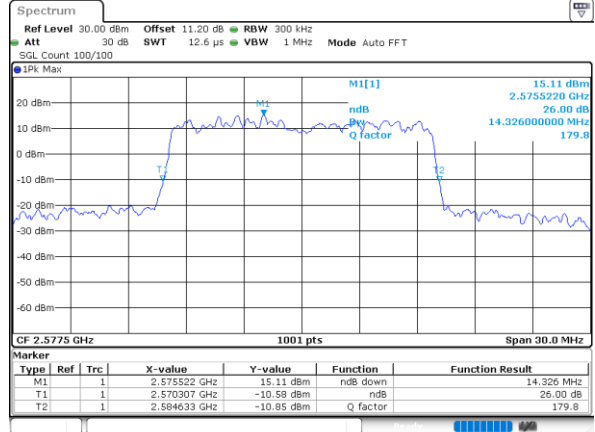

Lowest Channel / 15MHz / 16QAM

Date: 28_MAR.2020 17:03:31