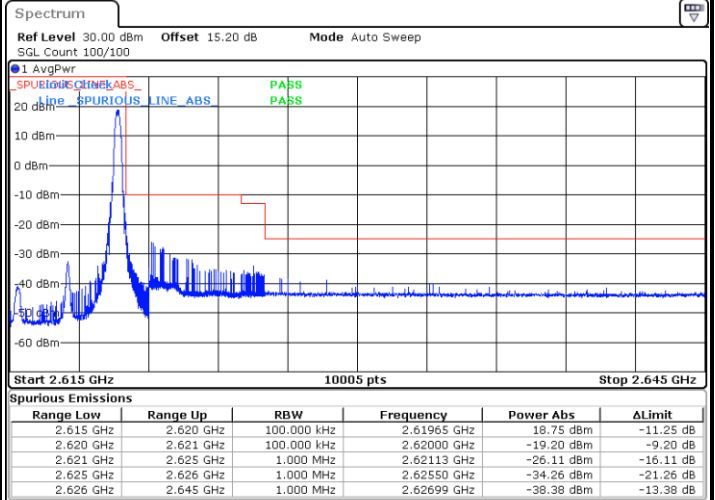

Middle Channel / 20MHz / 64QAM

Date: 28_MAR.2020 16:56:26

Highest Channel / 15MHz / 64QAM

Date: 28_MAR.2020 16:55:37

Highest Channel / 20MHz / 64QAM

Date: 28_MAR.2020 16:56:49

Conducted Band Edge

LTE Band 38 / 5MHz / 16QAM

Lowest Band Edge / 1RB

Highest Band Edge / 1 RB

Date: 28.MAR.2020 14:28:06

Date: 28.MAR.2020 14:34:11

Lowest Band Edge / Full RB

Highest Band Edge / Full RB

Date: 28.MAR.2020 14:30:08

Date: 28.MAR.2020 14:32:09

LTE Band 38 / 5MHz / 64QAM

Lowest Band Edge / 1RB

Date: 28.MAR.2020 14:35:12

Highest Band Edge / 1 RB

Date: 28.MAR.2020 14:38:14

Lowest Band Edge / Full RB

Date: 28.MAR.2020 14:36:13

Highest Band Edge / Full RB

Date: 28.MAR.2020 14:37:13

LTE Band 38 / 10MHz / QPSK

Lowest Band Edge / 1 RB

Date: 28.MAR.2020 14:43:18

Highest Band Edge / 1 RB

Date: 28.MAR.2020 14:49:23

Lowest Band Edge / Full RB

Date: 28.MAR.2020 14:45:20