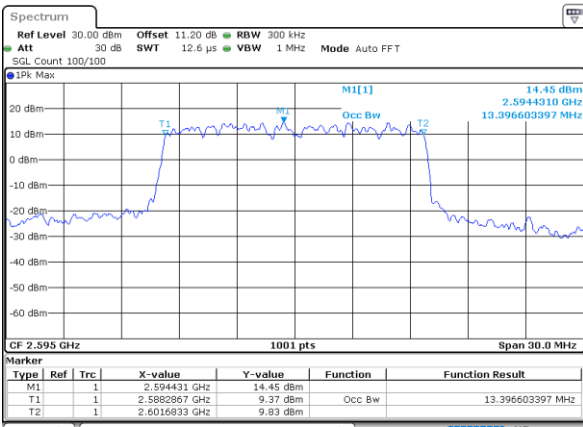

Highest Channel / 10MHz / 16QAM

Date: 28_MAR_2020 16:43:40

LTE Band 38

Lowest Channel / 15MHz / QPSK

Date: 28_MAR.2020 16:44:47

Lowest Channel / 15MHz / 16QAM

Date: 28_MAR.2020 16:44:59

Middle Channel / 15MHz / QPSK

Date: 28_MAR.2020 16:46:33

Middle Channel / 15MHz / 16QAM

Date: 28_MAR.2020 16:46:45

Highest Channel / 15MHz / QPSK

Date: 28_MAR.2020 16:47:20

Highest Channel / 15MHz / 16QAM

Date: 28_MAR.2020 16:47:32

LTE Band 38