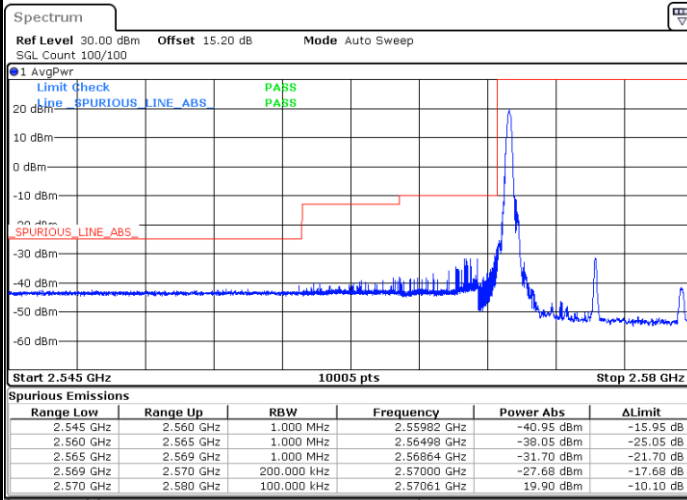

Highest Band Edge / Full RB

Date: 28.MAR.2020 15:26:03

LTE Band 38 / 10MHz / 16QAM

Lowest Band Edge / 1 RB

Date: 28.MAR.2020 14:44:19

Highest Band Edge / 1 RB

Date: 28.MAR.2020 14:50:24

Lowest Band Edge / Full RB

Date: 28.MAR.2020 14:46:21

Highest Band Edge / Full RB

Date: 28.MAR.2020 15:25:17

LTE Band 38 / 10MHz / 64QAM

Lowest Band Edge / 1 RB

Date: 28.MAR.2020 14:39:15

Highest Band Edge / 1 RB

Date: 28.MAR.2020 14:42:18

Lowest Band Edge / Full RB

Date: 28.MAR.2020 14:40:16

Highest Band Edge / Full RB

Date: 28.MAR.2020 15:23:20

LTE Band 38 / 15MHz / QPSK

Lowest Band Edge / 1 RB

Date: 28.MAR.2020 14:51:25

Highest Band Edge / 1 RB

Date: 28.MAR.2020 15:17:52

Lowest Band Edge / Full RB

Date: 28.MAR.2020 14:58:03

Highest Band Edge / Full RB

Date: 28.MAR.2020 15:15:51

LTE Band 38 / 15MHz / 16QAM

Lowest Band Edge / 1 RB

Date: 28.MAR.2020 14:52:26