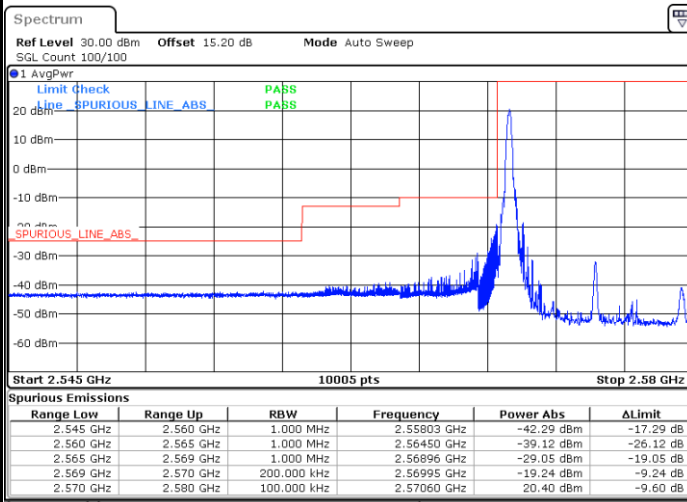

Date: 28.MAR.2020 14:37:13

LTE Band 38 / 10MHz / QPSK

Lowest Band Edge / 1 RB

Date: 28.MAR.2020 14:43:18

Highest Band Edge / 1 RB

Date: 28.MAR.2020 14:49:23

Lowest Band Edge / Full RB

Date: 28.MAR.2020 14:45:20

Highest Band Edge / Full RB

Date: 28.MAR.2020 15:26:03

LTE Band 38 / 10MHz / 16QAM

Lowest Band Edge / 1 RB

Date: 28.MAR.2020 14:44:19

Highest Band Edge / 1 RB

Date: 28.MAR.2020 14:50:24

Lowest Band Edge / Full RB

Date: 28.MAR.2020 14:46:21

Highest Band Edge / Full RB

Date: 28.MAR.2020 15:25:17

LTE Band 38 / 10MHz / 64QAM

Lowest Band Edge / 1 RB

Date: 28.MAR.2020 14:39:15

Highest Band Edge / 1 RB

Date: 28.MAR.2020 14:42:18

Lowest Band Edge / Full RB

Date: 28.MAR.2020 14:40:16

Highest Band Edge / Full RB

Date: 28.MAR.2020 15:23:20

LTE Band 38 / 15MHz / QPSK

Lowest Band Edge / 1 RB

Date: 28.MAR.2020 14:51:25

Highest Band Edge / 1 RB