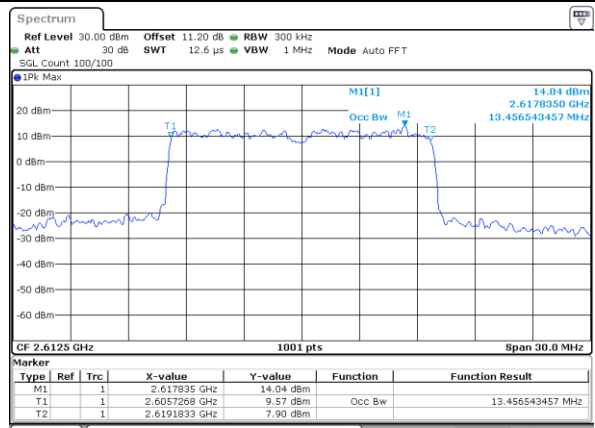

Date: 28_MAR.2020 16:46:33

Middle Channel / 15MHz / 16QAM

Date: 28_MAR.2020 16:46:45

Highest Channel / 15MHz / QPSK

Date: 28_MAR.2020 16:47:20

Highest Channel / 15MHz / 16QAM

Date: 28_MAR.2020 16:47:32

LTE Band 38