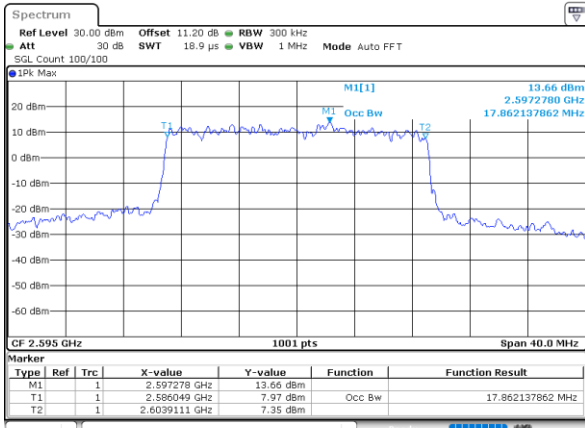

Lowest Channel / 20MHz / QPSK

Date: 28_MAR_2020 16:48:49

Lowest Channel / 20MHz / 16QAM

Date: 28_MAR_2020 16:49:02

Middle Channel / 20MHz / QPSK

Date: 28_MAR_2020 16:49:38

Middle Channel / 20MHz / 16QAM

Date: 28_MAR_2020 16:49:49

Highest Channel / 20MHz / QPSK

Date: 28_MAR_2020 16:50:24

Highest Channel / 20MHz / 16QAM

Date: 28_MAR_2020 16:50:36

LTE Band 38

Lowest Channel / 5MHz / 64QAM

Date: 28_MAR.2020 16:51:13

Lowest Channel / 10MHz / 64QAM