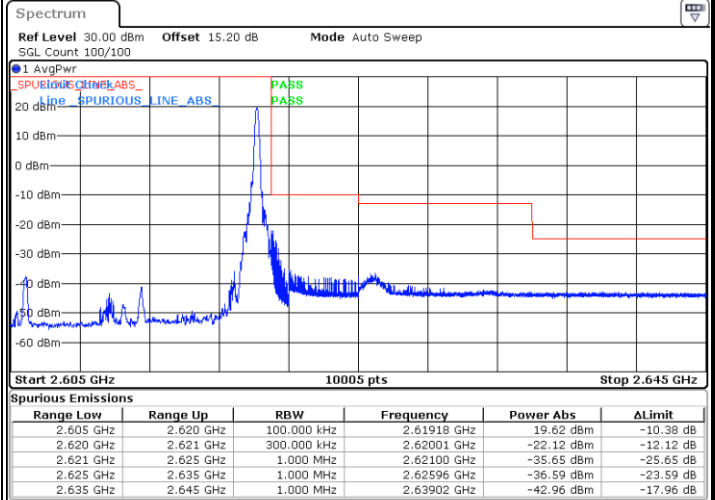

Lowest Band Edge / Full RB

Date: 28.MAR.2020 14:40:16

Highest Band Edge / Full RB

Date: 28.MAR.2020 15:23:20

LTE Band 38 / 15MHz / QPSK

Lowest Band Edge / 1 RB

Date: 28.MAR.2020 14:51:25

Highest Band Edge / 1 RB

Date: 28.MAR.2020 15:17:52

Lowest Band Edge / Full RB

Date: 28.MAR.2020 14:58:03

Highest Band Edge / Full RB

Date: 28.MAR.2020 15:15:51

LTE Band 38 / 15MHz / 16QAM

Lowest Band Edge / 1 RB

Date: 28.MAR.2020 14:52:26

Highest Band Edge / 1 RB

Date: 28.MAR.2020 15:18:53

Lowest Band Edge / Full RB

Date: 28.MAR.2020 14:59:04

Highest Band Edge / Full RB

Date: 28.MAR.2020 15:16:52

LTE Band 38 / 15MHz / 64QAM

Lowest Band Edge / 1 RB

Date: 28.MAR.2020 15:22:32

Highest Band Edge / 1 RB

Date: 28.MAR.2020 15:30:16

Lowest Band Edge / Full RB

Date: 28.MAR.2020 15:28:14

Highest Band Edge / Full RB

Date: 28.MAR.2020 15:29:15

LTE Band 38 / 20MHz / QPSK