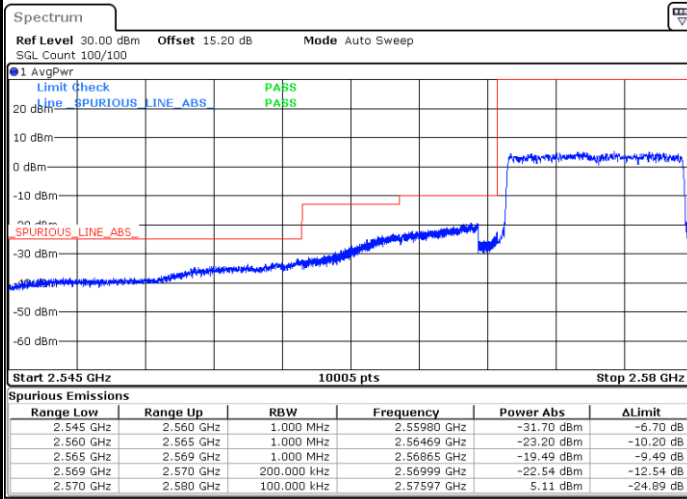

LTE Band 38 / 5MHz / 64QAM

Lowest Band Edge / 1RB

Date: 28.MAR.2020 14:35:12

Highest Band Edge / 1 RB

Date: 28.MAR.2020 14:38:14

Lowest Band Edge / Full RB

Date: 28.MAR.2020 14:36:13

Highest Band Edge / Full RB

Date: 28.MAR.2020 14:37:13

LTE Band 38 / 10MHz / QPSK

Lowest Band Edge / 1 RB

Date: 28.MAR.2020 14:43:18

Highest Band Edge / 1 RB

Date: 28.MAR.2020 14:49:23

Lowest Band Edge / Full RB

Date: 28.MAR.2020 14:45:20

Highest Band Edge / Full RB

Date: 28.MAR.2020 15:26:03

LTE Band 38 / 10MHz / 16QAM

Lowest Band Edge / 1 RB

Date: 28.MAR.2020 14:44:19

Highest Band Edge / 1 RB

Date: 28.MAR.2020 14:50:24

Lowest Band Edge / Full RB

Date: 28.MAR.2020 14:46:21

Highest Band Edge / Full RB

Date: 28.MAR.2020 15:25:17

LTE Band 38 / 10MHz / 64QAM

Lowest Band Edge / 1 RB

Date: 28.MAR.2020 14:39:15

Highest Band Edge / 1 RB

Date: 28.MAR.2020 14:42:18