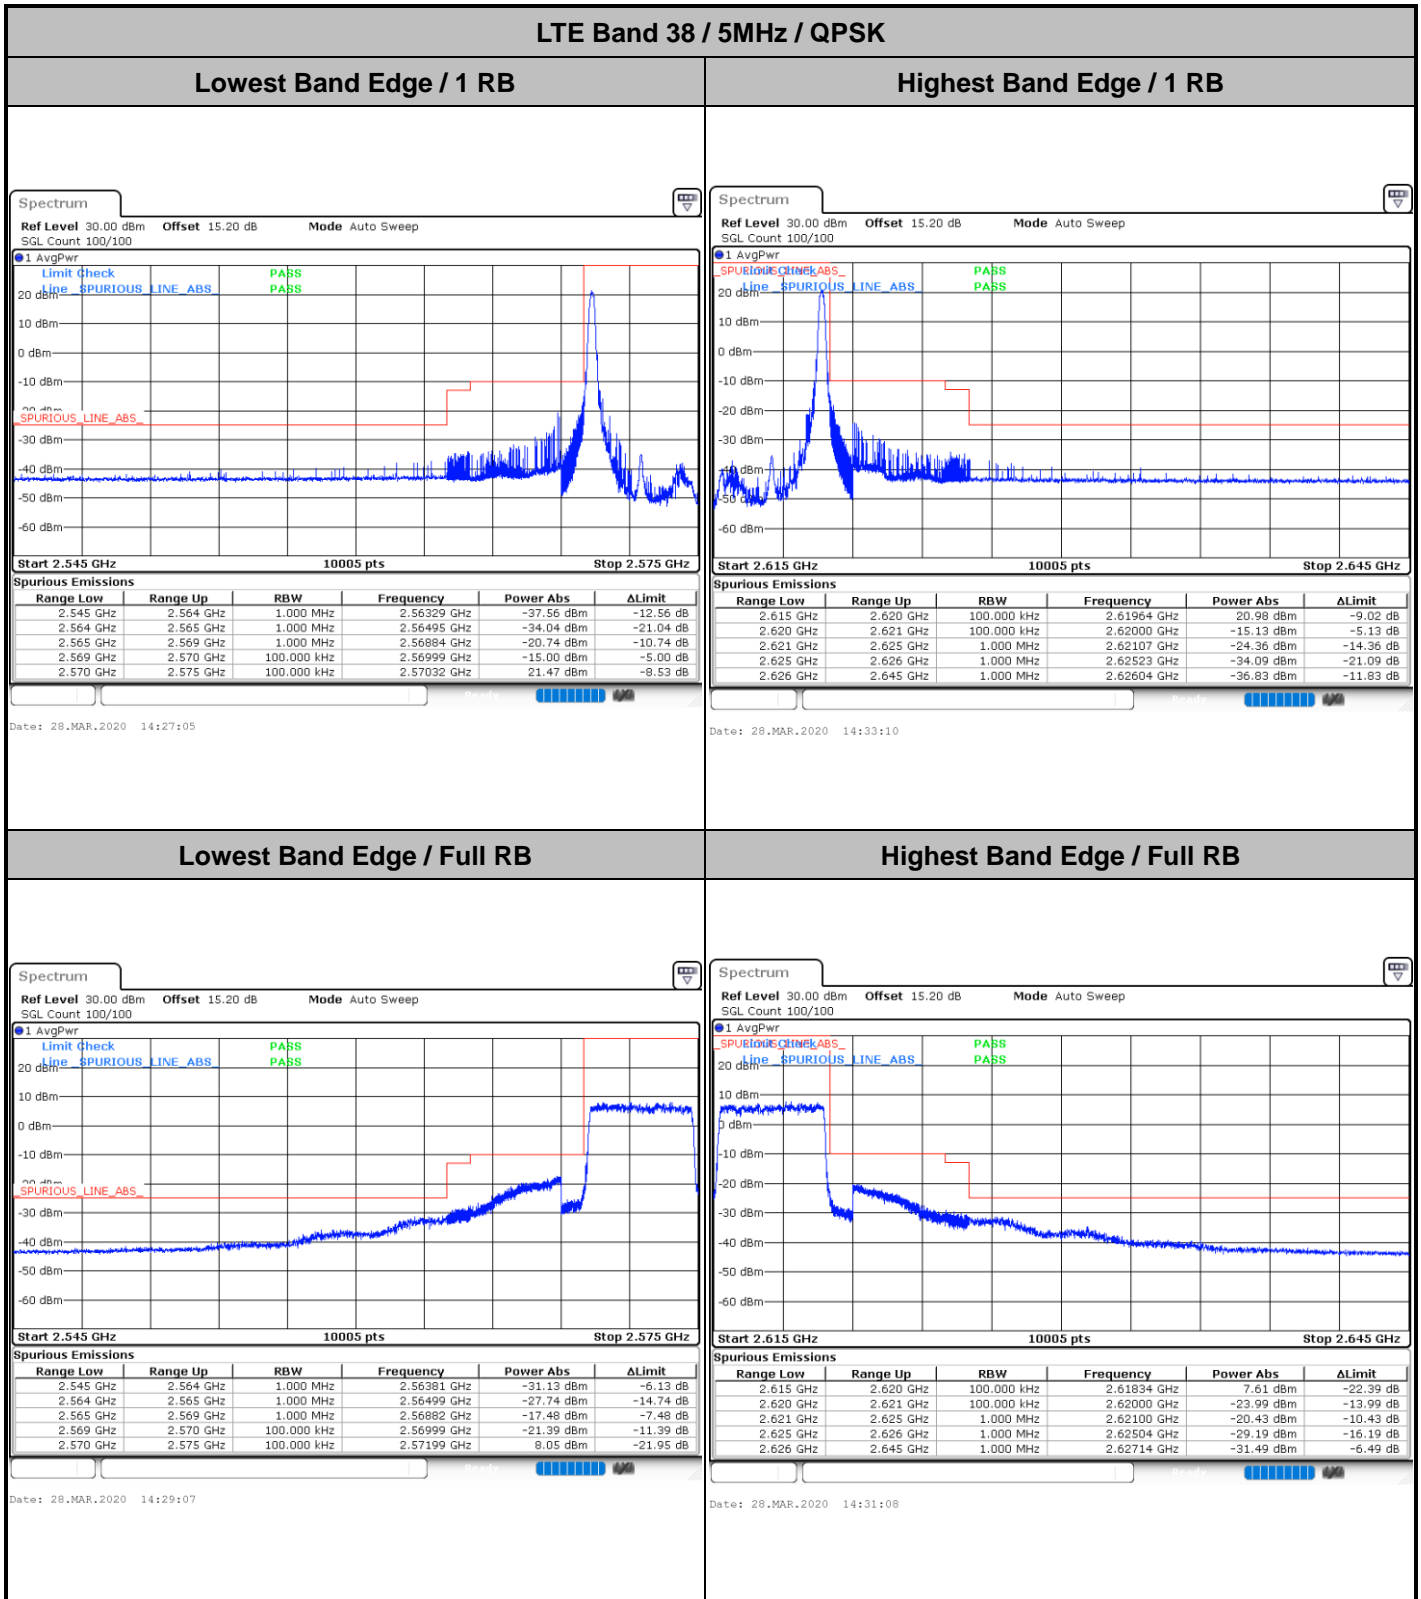

Middle Channel / 20MHz / 64QAM

Date: 28_MAR.2020 16:56:26

Highest Channel / 15MHz / 64QAM

Date: 28_MAR.2020 16:55:37

Highest Channel / 20MHz / 64QAM

Date: 28_MAR.2020 16:56:49

Conducted Band Edge

LTE Band 38 / 5MHz / 16QAM

Lowest Band Edge / 1RB

Highest Band Edge / 1 RB

Date: 28.MAR.2020 14:28:06

Date: 28.MAR.2020 14:34:11

Lowest Band Edge / Full RB

Highest Band Edge / Full RB

Date: 28.MAR.2020 14:30:08

Date: 28.MAR.2020 14:32:09

LTE Band 38 / 5MHz / 64QAM

Lowest Band Edge / 1RB

Date: 28.MAR.2020 14:35:12

Highest Band Edge / 1 RB

Date: 28.MAR.2020 14:38:14

Lowest Band Edge / Full RB

Date: 28.MAR.2020 14:36:13

Highest Band Edge / Full RB

Date: 28.MAR.2020 14:37:13

LTE Band 38 / 10MHz / QPSK

Lowest Band Edge / 1 RB

Date: 28.MAR.2020 14:43:18

Highest Band Edge / 1 RB

Date: 28.MAR.2020 14:49:23

Lowest Band Edge / Full RB

Date: 28.MAR.2020 14:45:20