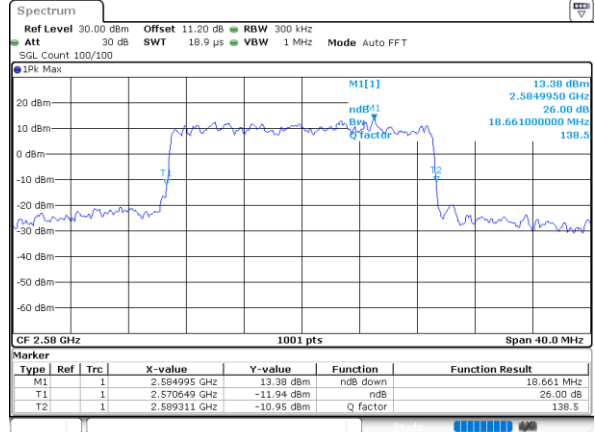

Highest Channel / 15MHz / 16QAM

Date: 28_MAR.2020 16:48:37

LTE Band 38

Lowest Channel / 20MHz / QPSK

Date: 28_MAR_2020 16:49:14

Lowest Channel / 20MHz / 16QAM

Date: 28_MAR_2020 16:49:26

Middle Channel / 20MHz / QPSK

Date: 28_MAR_2020 16:50:01

Middle Channel / 20MHz / 16QAM

Date: 28_MAR_2020 16:50:12

Highest Channel / 20MHz / QPSK

Date: 28_MAR_2020 16:50:49

Highest Channel / 20MHz / 16QAM

Date: 28_MAR_2020 16:51:01

LTE Band 38