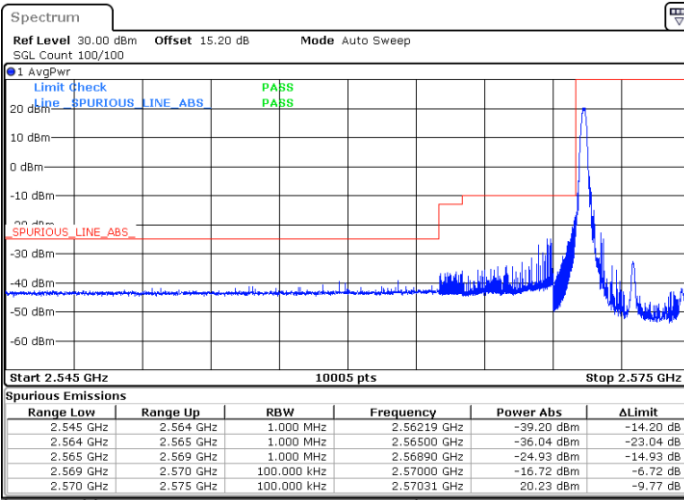

Date: 28_MAR.2020 16:53:12

LTE Band 38

Lowest Channel / 15MHz / 64QAM

Date: 28_MAR.2020 17:04:06

Lowest Channel / 20MHz / 64QAM

Date: 28_MAR.2020 16:56:02

Middle Channel / 15MHz / 64QAM

Date: 28_MAR.2020 16:55:14

Middle Channel / 20MHz / 64QAM

Date: 28_MAR.2020 16:56:26

Highest Channel / 15MHz / 64QAM

Date: 28_MAR.2020 16:55:37

Highest Channel / 20MHz / 64QAM

Date: 28_MAR.2020 16:56:49

Conducted Band Edge

LTE Band 38 / 5MHz / 16QAM

Lowest Band Edge / 1RB

Highest Band Edge / 1 RB

Date: 28.MAR.2020 14:28:06

Date: 28.MAR.2020 14:34:11

Lowest Band Edge / Full RB

Highest Band Edge / Full RB

Date: 28.MAR.2020 14:30:08

Date: 28.MAR.2020 14:32:09

LTE Band 38 / 5MHz / 64QAM

Lowest Band Edge / 1RB

Date: 28.MAR.2020 14:35:12

Highest Band Edge / 1 RB

Date: 28.MAR.2020 14:38:14

Lowest Band Edge / Full RB

Date: 28.MAR.2020 14:36:13

Highest Band Edge / Full RB