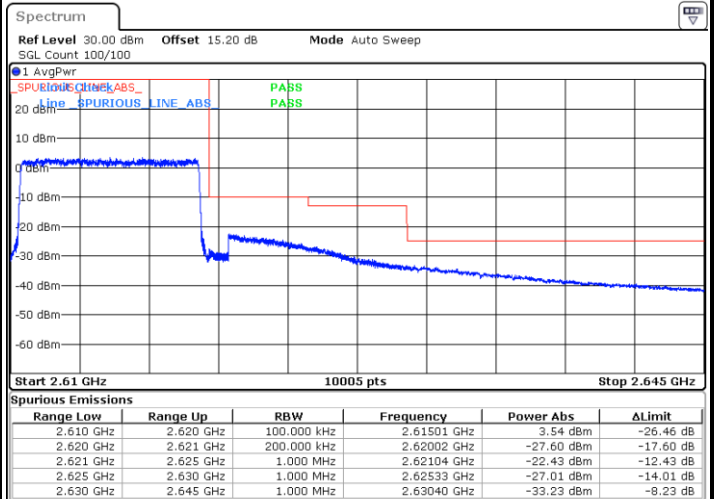

Date: 28.MAR.2020 14:37:13

LTE Band 38 / 10MHz / QPSK

Lowest Band Edge / 1 RB

Date: 28.MAR.2020 14:43:18

Highest Band Edge / 1 RB

Date: 28.MAR.2020 14:49:23

Lowest Band Edge / Full RB

Date: 28.MAR.2020 14:45:20

Highest Band Edge / Full RB

Date: 28.MAR.2020 15:26:03

LTE Band 38 / 10MHz / 16QAM

Lowest Band Edge / 1 RB

Date: 28.MAR.2020 14:44:19

Highest Band Edge / 1 RB

Date: 28.MAR.2020 14:50:24

Lowest Band Edge / Full RB

Date: 28.MAR.2020 14:46:21

Highest Band Edge / Full RB

Date: 28.MAR.2020 15:25:17

LTE Band 38 / 10MHz / 64QAM

Lowest Band Edge / 1 RB

Date: 28.MAR.2020 14:39:15

Highest Band Edge / 1 RB

Date: 28.MAR.2020 14:42:18

Lowest Band Edge / Full RB

Date: 28.MAR.2020 14:40:16

Highest Band Edge / Full RB

Date: 28.MAR.2020 15:23:20

LTE Band 38 / 15MHz / QPSK

Lowest Band Edge / 1 RB

Date: 28.MAR.2020 14:51:25

Highest Band Edge / 1 RB