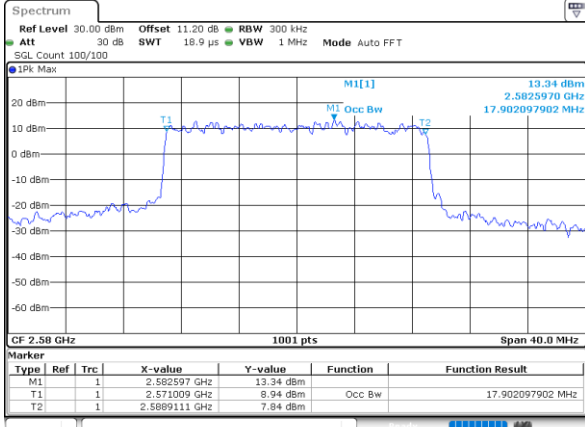

LTE Band 38

Lowest Channel / 20MHz / QPSK

Date: 28_MAR_2020 16:48:49