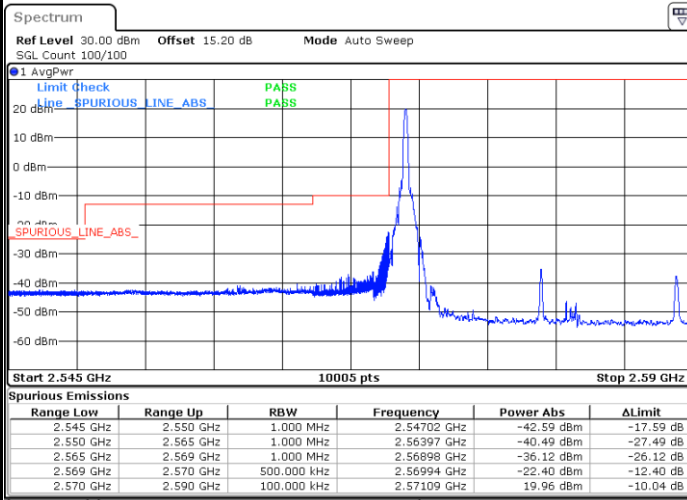

Date: 28.MAR.2020 15:22:32

Highest Band Edge / 1 RB

Date: 28.MAR.2020 15:30:16

Lowest Band Edge / Full RB

Date: 28.MAR.2020 15:28:14

Highest Band Edge / Full RB

Date: 28.MAR.2020 15:29:15

LTE Band 38 / 20MHz / QPSK

Lowest Band Edge / 1 RB

Highest Band Edge / 1 RB

Date: 28.MAR.2020 15:31:17

Date: 28.MAR.2020 15:37:22

Lowest Band Edge / Full RB

Highest Band Edge / Full RB

Date: 28.MAR.2020 15:33:19

Date: 28.MAR.2020 15:35:20

LTE Band 38 / 20MHz / 16QAM

Lowest Band Edge / 1 RB

Date: 28.MAR.2020 15:32:18

Highest Band Edge / 1 RB

Date: 28.MAR.2020 15:38:23

Lowest Band Edge / Full RB

Date: 28.MAR.2020 15:34:19

Highest Band Edge / Full RB

Date: 28.MAR.2020 15:36:21

LTE Band 38 / 20MHz / 64QAM

Lowest Band Edge / 1 RB

Date: 28.MAR.2020 15:39:23

Highest Band Edge / 1 RB

Date: 28.MAR.2020 15:42:26

Lowest Band Edge / Full RB

Date: 28.MAR.2020 15:40:24