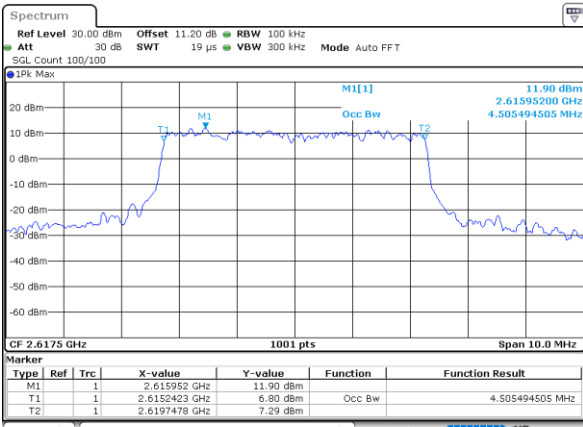

Date: 28_MAR.2020 16:52:25

Middle Channel / 5MHz / 64QAM

Date: 28_MAR.2020 16:51:37

Middle Channel / 10MHz / 64QAM

Date: 28_MAR.2020 16:52:49

Highest Channel / 5MHz / 64QAM

Date: 28_MAR.2020 16:52:00

Highest Channel / 10MHz / 64QAM