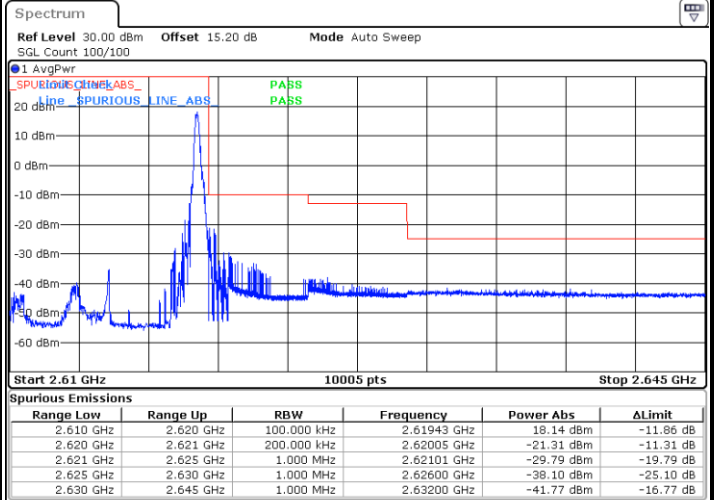

LTE Band 38 / 5MHz / 64QAM

Lowest Band Edge / 1RB

Date: 28.MAR.2020 14:35:12

Highest Band Edge / 1 RB

Date: 28.MAR.2020 14:38:14

Lowest Band Edge / Full RB

Date: 28.MAR.2020 14:36:13

Highest Band Edge / Full RB

Date: 28.MAR.2020 14:37:13

LTE Band 38 / 10MHz / QPSK

Lowest Band Edge / 1 RB

Date: 28.MAR.2020 14:43:18

Highest Band Edge / 1 RB

Date: 28.MAR.2020 14:49:23

Lowest Band Edge / Full RB

Date: 28.MAR.2020 14:45:20

Highest Band Edge / Full RB

Date: 28.MAR.2020 15:26:03

LTE Band 38 / 10MHz / 16QAM

Lowest Band Edge / 1 RB

Date: 28.MAR.2020 14:44:19

Highest Band Edge / 1 RB

Date: 28.MAR.2020 14:50:24

Lowest Band Edge / Full RB

Date: 28.MAR.2020 14:46:21

Highest Band Edge / Full RB

Date: 28.MAR.2020 15:25:17

LTE Band 38 / 10MHz / 64QAM

Lowest Band Edge / 1 RB

Date: 28.MAR.2020 14:39:15

Highest Band Edge / 1 RB

Date: 28.MAR.2020 14:42:18