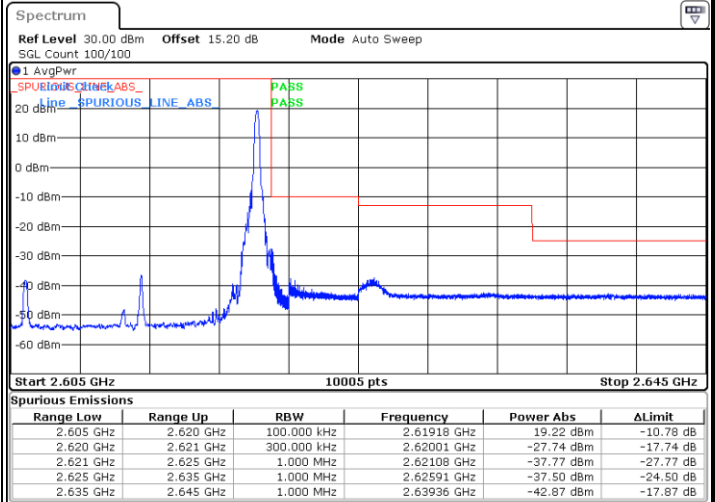

Date: 28.MAR.2020 15:17:52

Lowest Band Edge / Full RB

Date: 28.MAR.2020 14:58:03

Highest Band Edge / Full RB

Date: 28.MAR.2020 15:15:51

LTE Band 38 / 15MHz / 16QAM

Lowest Band Edge / 1 RB

Date: 28.MAR.2020 14:52:26

Highest Band Edge / 1 RB

Date: 28.MAR.2020 15:18:53

Lowest Band Edge / Full RB

Date: 28.MAR.2020 14:59:04

Highest Band Edge / Full RB

Date: 28.MAR.2020 15:16:52

LTE Band 38 / 15MHz / 64QAM

Lowest Band Edge / 1 RB

Date: 28.MAR.2020 15:22:32

Highest Band Edge / 1 RB

Date: 28.MAR.2020 15:30:16

Lowest Band Edge / Full RB

Date: 28.MAR.2020 15:28:14

Highest Band Edge / Full RB

Date: 28.MAR.2020 15:29:15

LTE Band 38 / 20MHz / QPSK

Lowest Band Edge / 1 RB

Highest Band Edge / 1 RB

Date: 28.MAR.2020 15:31:17

Date: 28.MAR.2020 15:37:22

Lowest Band Edge / Full RB

Highest Band Edge / Full RB

Date: 28.MAR.2020 15:33:19

Date: 28.MAR.2020 15:35:20