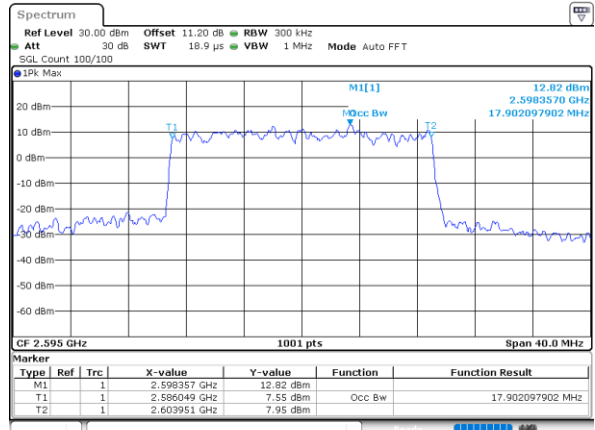

Date: 28_MAR.2020 16:53:12

LTE Band 38

Lowest Channel / 15MHz / 64QAM

Date: 28_MAR.2020 17:04:06

Lowest Channel / 20MHz / 64QAM

Date: 28_MAR.2020 16:56:02

Middle Channel / 15MHz / 64QAM

Date: 28_MAR.2020 16:55:14

Middle Channel / 20MHz / 64QAM

Date: 28_MAR.2020 16:56:26

Highest Channel / 15MHz / 64QAM

Date: 28_MAR.2020 16:55:37

Highest Channel / 20MHz / 64QAM

Date: 28_MAR.2020 16:56:49

Conducted Band Edge

LTE Band 38 / 5MHz / 16QAM