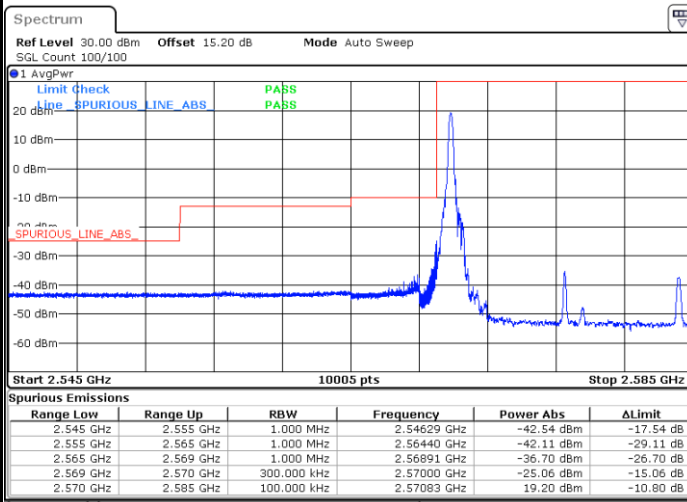

Date: 28.MAR.2020 15:17:52

Lowest Band Edge / Full RB

Date: 28.MAR.2020 14:58:03

Highest Band Edge / Full RB

Date: 28.MAR.2020 15:15:51

LTE Band 38 / 15MHz / 16QAM

Lowest Band Edge / 1 RB

Date: 28.MAR.2020 14:52:26

Highest Band Edge / 1 RB

Date: 28.MAR.2020 15:18:53

Lowest Band Edge / Full RB

Date: 28.MAR.2020 14:59:04

Highest Band Edge / Full RB

Date: 28.MAR.2020 15:16:52

LTE Band 38 / 15MHz / 64QAM

Lowest Band Edge / 1 RB

Date: 28.MAR.2020 15:22:32

Highest Band Edge / 1 RB

Date: 28.MAR.2020 15:30:16

Lowest Band Edge / Full RB

Date: 28.MAR.2020 15:28:14

Highest Band Edge / Full RB

Date: 28.MAR.2020 15:29:15

LTE Band 38 / 20MHz / QPSK

Lowest Band Edge / 1 RB

Highest Band Edge / 1 RB

Date: 28.MAR.2020 15:31:17

Date: 28.MAR.2020 15:37:22

Lowest Band Edge / Full RB

Highest Band Edge / Full RB

Date: 28.MAR.2020 15:33:19

Date: 28.MAR.2020 15:35:20