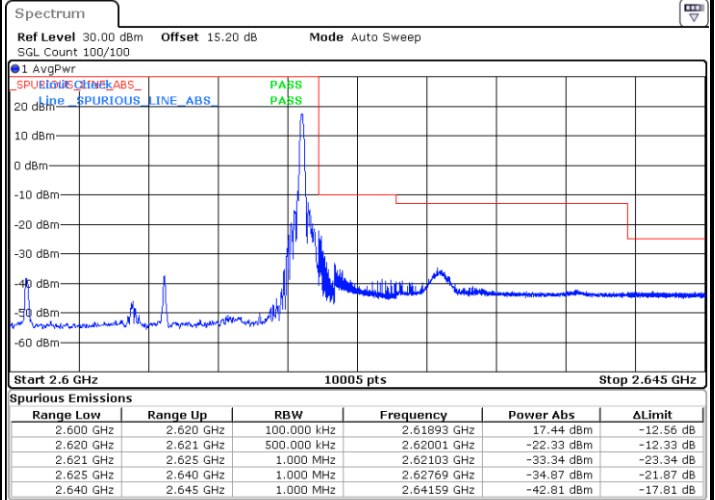

Date: 28.MAR.2020 15:22:32

Highest Band Edge / 1 RB

Date: 28.MAR.2020 15:30:16

Lowest Band Edge / Full RB

Date: 28.MAR.2020 15:28:14

Highest Band Edge / Full RB

Date: 28.MAR.2020 15:29:15

LTE Band 38 / 20MHz / QPSK

Lowest Band Edge / 1 RB

Highest Band Edge / 1 RB

Date: 28.MAR.2020 15:31:17

Date: 28.MAR.2020 15:37:22

Lowest Band Edge / Full RB

Highest Band Edge / Full RB

Date: 28.MAR.2020 15:33:19

Date: 28.MAR.2020 15:35:20

LTE Band 38 / 20MHz / 16QAM

Lowest Band Edge / 1 RB

Date: 28.MAR.2020 15:32:18

Highest Band Edge / 1 RB

Date: 28.MAR.2020 15:38:23

Lowest Band Edge / Full RB

Date: 28.MAR.2020 15:34:19

Highest Band Edge / Full RB

Date: 28.MAR.2020 15:36:21

LTE Band 38 / 20MHz / 64QAM

Lowest Band Edge / 1 RB

Date: 28.MAR.2020 15:39:23

Highest Band Edge / 1 RB

Date: 28.MAR.2020 15:42:26

Lowest Band Edge / Full RB

Date: 28.MAR.2020 15:40:24