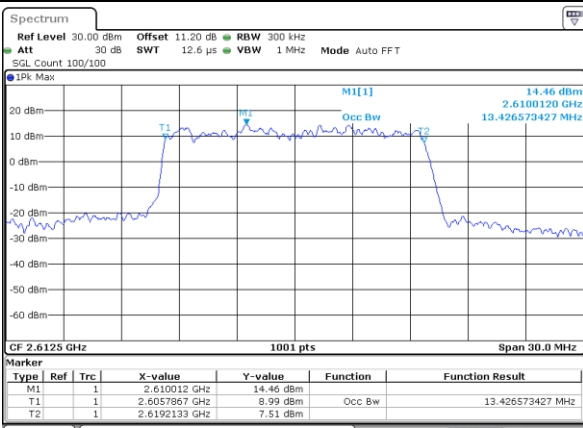

Highest Channel / 15MHz / QPSK

Date: 28_MAR.2020 16:47:20