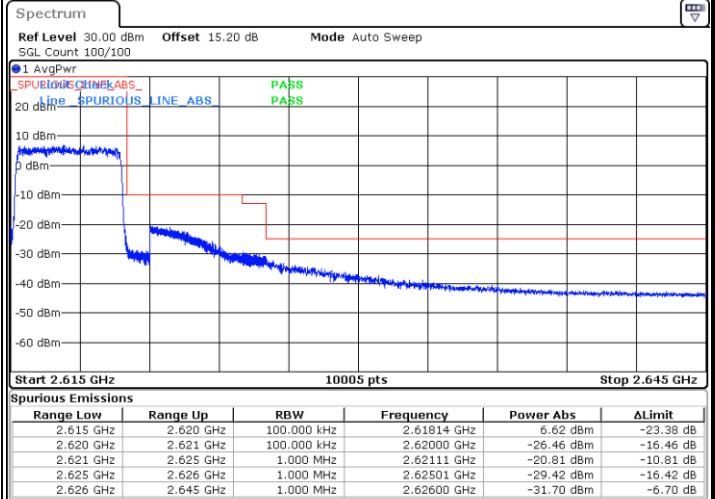

Middle Channel / 20MHz / 64QAM

Date: 28_MAR.2020 16:56:26

Highest Channel / 15MHz / 64QAM

Date: 28_MAR.2020 16:55:37

Highest Channel / 20MHz / 64QAM

Date: 28_MAR.2020 16:56:49

Conducted Band Edge

LTE Band 38 / 5MHz / 16QAM

Lowest Band Edge / 1RB

Highest Band Edge / 1 RB

Date: 28.MAR.2020 14:28:06

Date: 28.MAR.2020 14:34:11

Lowest Band Edge / Full RB

Highest Band Edge / Full RB

Date: 28.MAR.2020 14:30:08

Date: 28.MAR.2020 14:32:09

LTE Band 38 / 5MHz / 64QAM

Lowest Band Edge / 1RB

Date: 28.MAR.2020 14:35:12

Highest Band Edge / 1 RB

Date: 28.MAR.2020 14:38:14

Lowest Band Edge / Full RB

Date: 28.MAR.2020 14:36:13

Highest Band Edge / Full RB

Date: 28.MAR.2020 14:37:13

LTE Band 38 / 10MHz / QPSK

Lowest Band Edge / 1 RB

Date: 28.MAR.2020 14:43:18

Highest Band Edge / 1 RB

Date: 28.MAR.2020 14:49:23

Lowest Band Edge / Full RB

Date: 28.MAR.2020 14:45:20