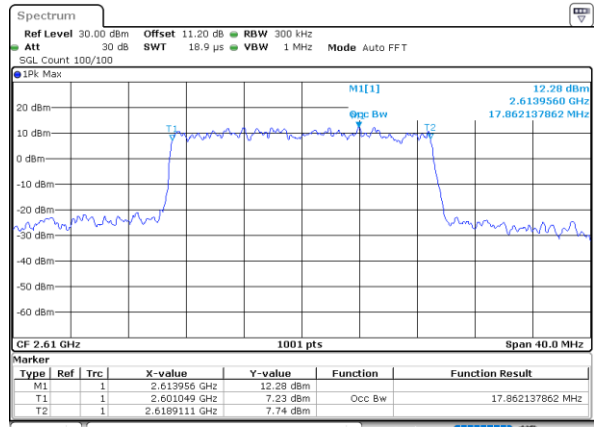

Highest Channel / 20MHz / QPSK

Date: 28_MAR_2020 16:50:24

Highest Channel / 20MHz / 16QAM

Date: 28_MAR_2020 16:50:36

LTE Band 38

Lowest Channel / 5MHz / 64QAM

Date: 28_MAR.2020 16:51:13

Lowest Channel / 10MHz / 64QAM