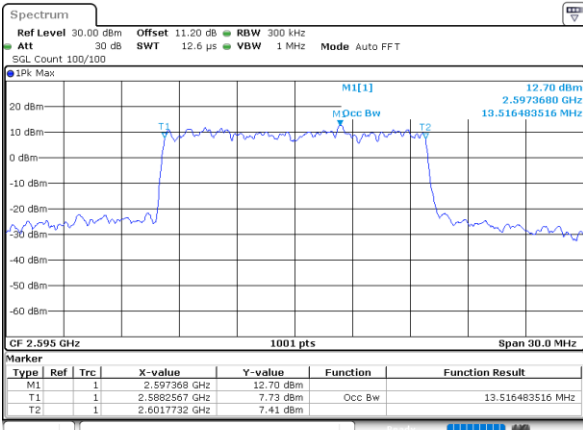

Date: 28_MAR.2020 16:53:12

LTE Band 38

Lowest Channel / 15MHz / 64QAM

Date: 28_MAR.2020 17:04:06

Lowest Channel / 20MHz / 64QAM

Date: 28_MAR.2020 16:56:02

Middle Channel / 15MHz / 64QAM

Date: 28_MAR.2020 16:55:14

Middle Channel / 20MHz / 64QAM

Date: 28_MAR.2020 16:56:26

Highest Channel / 15MHz / 64QAM

Date: 28_MAR.2020 16:55:37

Highest Channel / 20MHz / 64QAM

Date: 28_MAR.2020 16:56:49

Conducted Band Edge

LTE Band 38 / 5MHz / 16QAM