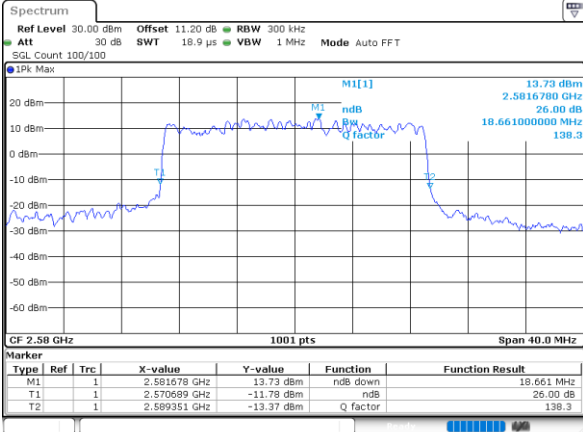

Highest Channel / 15MHz / 16QAM

Date: 28_MAR.2020 16:48:37

LTE Band 38

Lowest Channel / 20MHz / QPSK

Date: 28_MAR_2020 16:49:14

Lowest Channel / 20MHz / 16QAM

Date: 28_MAR_2020 16:49:26

Middle Channel / 20MHz / QPSK