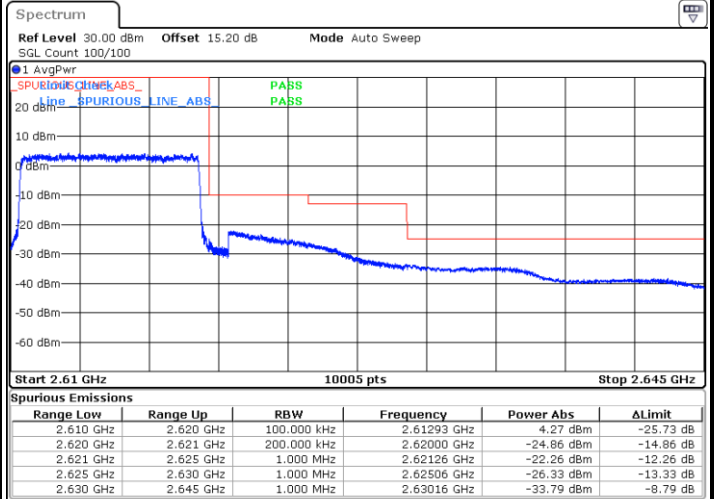

LTE Band 38 / 5MHz / 64QAM

Lowest Band Edge / 1RB

Date: 28.MAR.2020 14:35:12

Highest Band Edge / 1 RB

Date: 28.MAR.2020 14:38:14

Lowest Band Edge / Full RB

Date: 28.MAR.2020 14:36:13

Highest Band Edge / Full RB

Date: 28.MAR.2020 14:37:13

LTE Band 38 / 10MHz / QPSK

Lowest Band Edge / 1 RB

Date: 28.MAR.2020 14:43:18

Highest Band Edge / 1 RB

Date: 28.MAR.2020 14:49:23

Lowest Band Edge / Full RB

Date: 28.MAR.2020 14:45:20

Highest Band Edge / Full RB

Date: 28.MAR.2020 15:26:03

LTE Band 38 / 10MHz / 16QAM

Lowest Band Edge / 1 RB

Date: 28.MAR.2020 14:44:19

Highest Band Edge / 1 RB

Date: 28.MAR.2020 14:50:24

Lowest Band Edge / Full RB

Date: 28.MAR.2020 14:46:21

Highest Band Edge / Full RB

Date: 28.MAR.2020 15:25:17

LTE Band 38 / 10MHz / 64QAM

Lowest Band Edge / 1 RB

Date: 28.MAR.2020 14:39:15

Highest Band Edge / 1 RB

Date: 28.MAR.2020 14:42:18