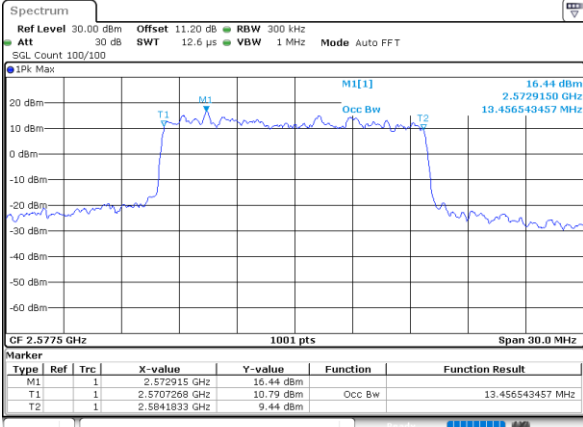

Highest Channel / 10MHz / 16QAM

Date: 28_MAR_2020 16:43:40

LTE Band 38

Lowest Channel / 15MHz / QPSK

Date: 28_MAR.2020 16:44:47

Lowest Channel / 15MHz / 16QAM

Date: 28_MAR.2020 16:44:59

Middle Channel / 15MHz / QPSK

Date: 28_MAR.2020 16:46:33

Middle Channel / 15MHz / 16QAM

Date: 28_MAR.2020 16:46:45

Highest Channel / 15MHz / QPSK

Date: 28_MAR.2020 16:47:20

Highest Channel / 15MHz / 16QAM

Date: 28_MAR.2020 16:47:32

LTE Band 38