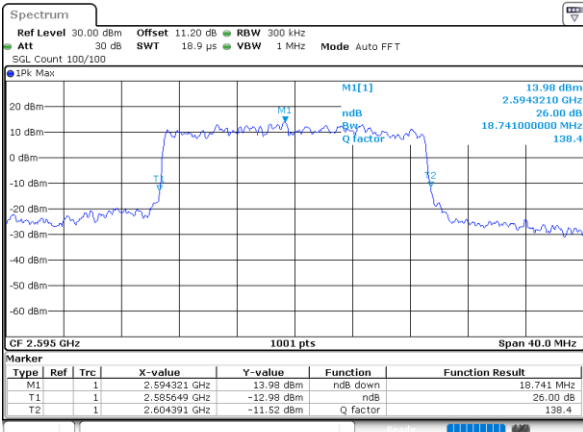

Highest Channel / 15MHz / 16QAM

Date: 28_MAR.2020 16:48:37

LTE Band 38

Lowest Channel / 20MHz / QPSK

Date: 28_MAR_2020 16:49:14

Lowest Channel / 20MHz / 16QAM

Date: 28_MAR_2020 16:49:26

Middle Channel / 20MHz / QPSK