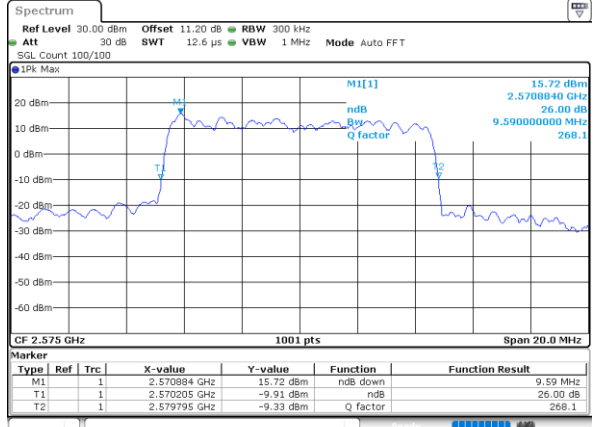

Lowest Channel / 10MHz / 64QAM

Date: 28_MAR_2020 16:52:37