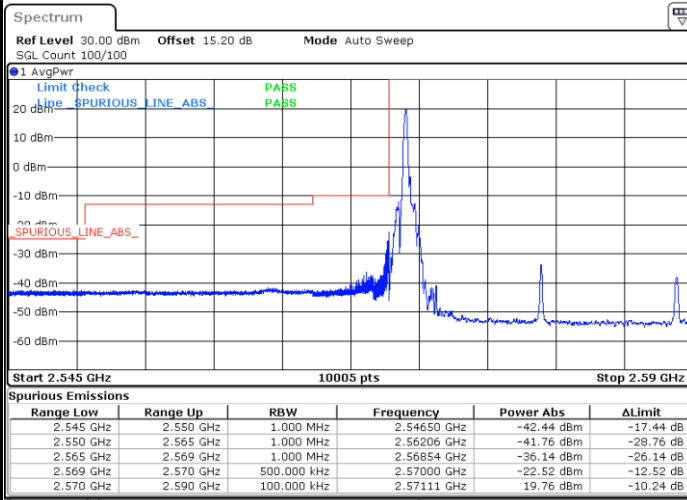

Date: 28.MAR.2020 15:22:32

Highest Band Edge / 1 RB

Date: 28.MAR.2020 15:30:16

Lowest Band Edge / Full RB

Date: 28.MAR.2020 15:28:14

Highest Band Edge / Full RB

Date: 28.MAR.2020 15:29:15

LTE Band 38 / 20MHz / QPSK

Lowest Band Edge / 1 RB

Highest Band Edge / 1 RB

Date: 28.MAR.2020 15:31:17

Date: 28.MAR.2020 15:37:22

Lowest Band Edge / Full RB

Highest Band Edge / Full RB

Date: 28.MAR.2020 15:33:19

Date: 28.MAR.2020 15:35:20

LTE Band 38 / 20MHz / 16QAM

Lowest Band Edge / 1 RB

Date: 28.MAR.2020 15:32:18

Highest Band Edge / 1 RB

Date: 28.MAR.2020 15:38:23

Lowest Band Edge / Full RB

Date: 28.MAR.2020 15:34:19

Highest Band Edge / Full RB

Date: 28.MAR.2020 15:36:21

LTE Band 38 / 20MHz / 64QAM

Lowest Band Edge / 1 RB

Date: 28.MAR.2020 15:39:23

Highest Band Edge / 1 RB

Date: 28.MAR.2020 15:42:26

Lowest Band Edge / Full RB

Date: 28.MAR.2020 15:40:24