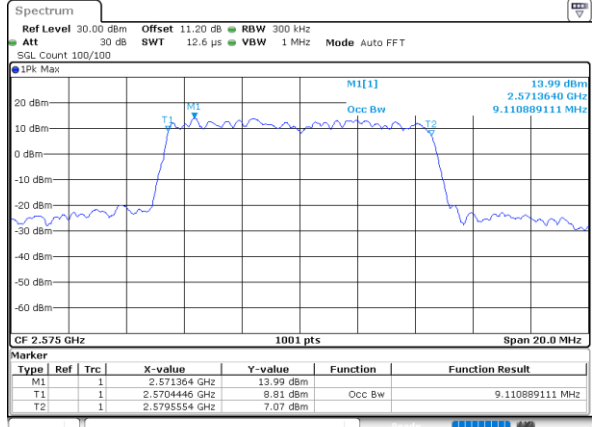

Highest Channel / 20MHz / QPSK

Date: 28_MAR_2020 16:50:24

Highest Channel / 20MHz / 16QAM

Date: 28_MAR_2020 16:50:36

LTE Band 38

Lowest Channel / 5MHz / 64QAM

Date: 28_MAR.2020 16:51:13

Lowest Channel / 10MHz / 64QAM