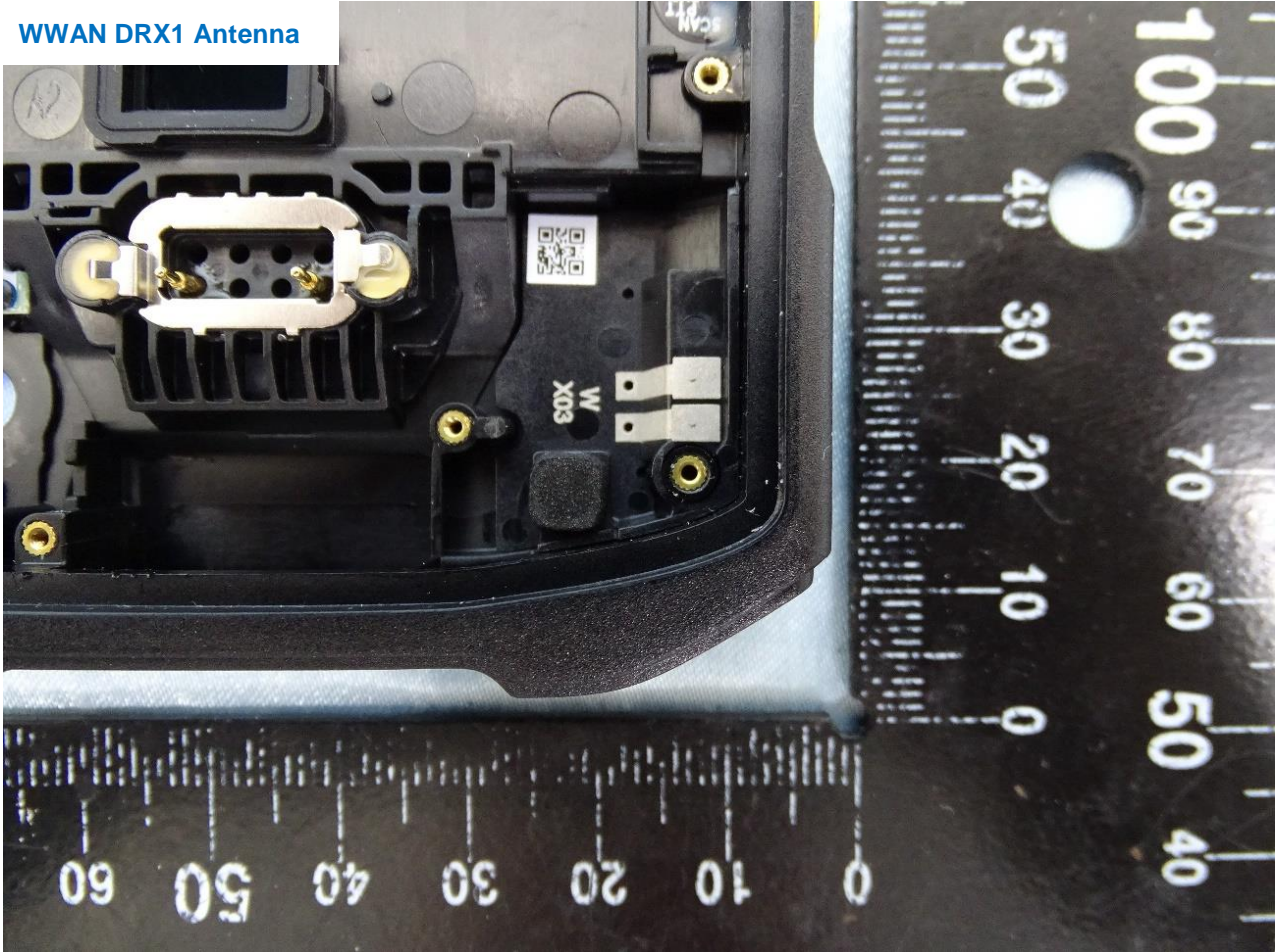

Brand Name: Zebra / Model Name: TC26BK

WWAN TRX1 Antenna

Brand Name: Zebra / Model Name: TC26BK

Brand Name: Zebra / Model Name: TC26BK

WWAN DRX1 Antenna

Brand Name: Zebra / Model Name: TC26BK

Bluetooth, WLAN and GPS Antenna