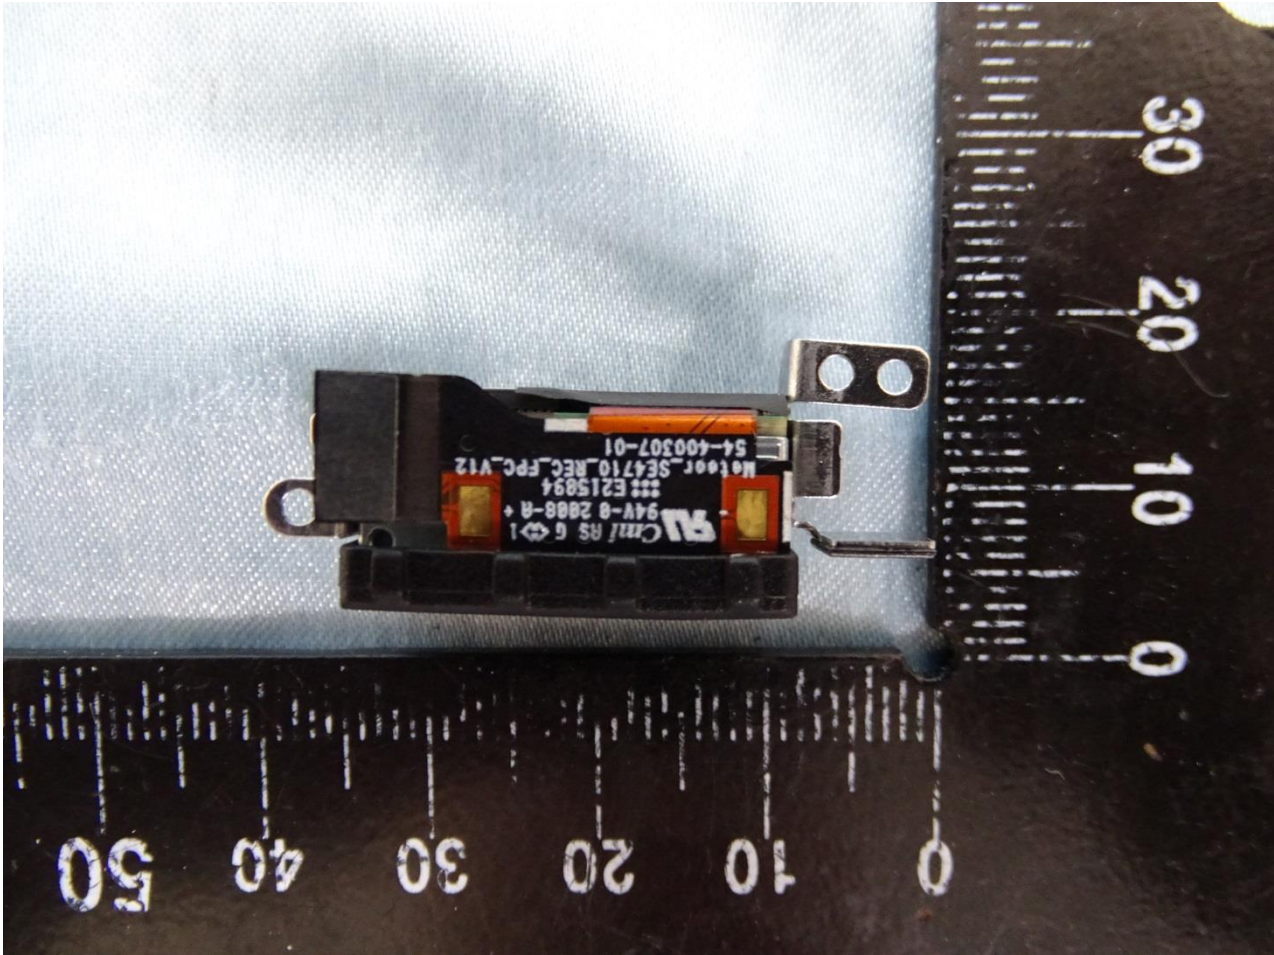

Brand Name: Zebra / Model Name: TC26BK

Brand Name: Zebra / Model Name: TC26BK

Brand Name: Zebra / Model Name: TC26BK

Brand Name: Zebra / Model Name: TC26BK

Brand Name: Zebra / Model Name: TC26BK

Brand Name: Zebra / Model Name: TC26BK

Brand Name: Zebra / Model Name: TC26BK

WWAN TRX1 Antenna

Brand Name: Zebra / Model Name: TC26BK

Brand Name: Zebra / Model Name: TC26BK

WWAN DRX1 Antenna

Brand Name: Zebra / Model Name: TC26BK

Bluetooth, WLAN and GPS Antenna

Brand Name: Zebra / Model Name: TC26BK

NFC Antenna

Brand Name: Zebra / Model Name: TC26BK

—THE END—