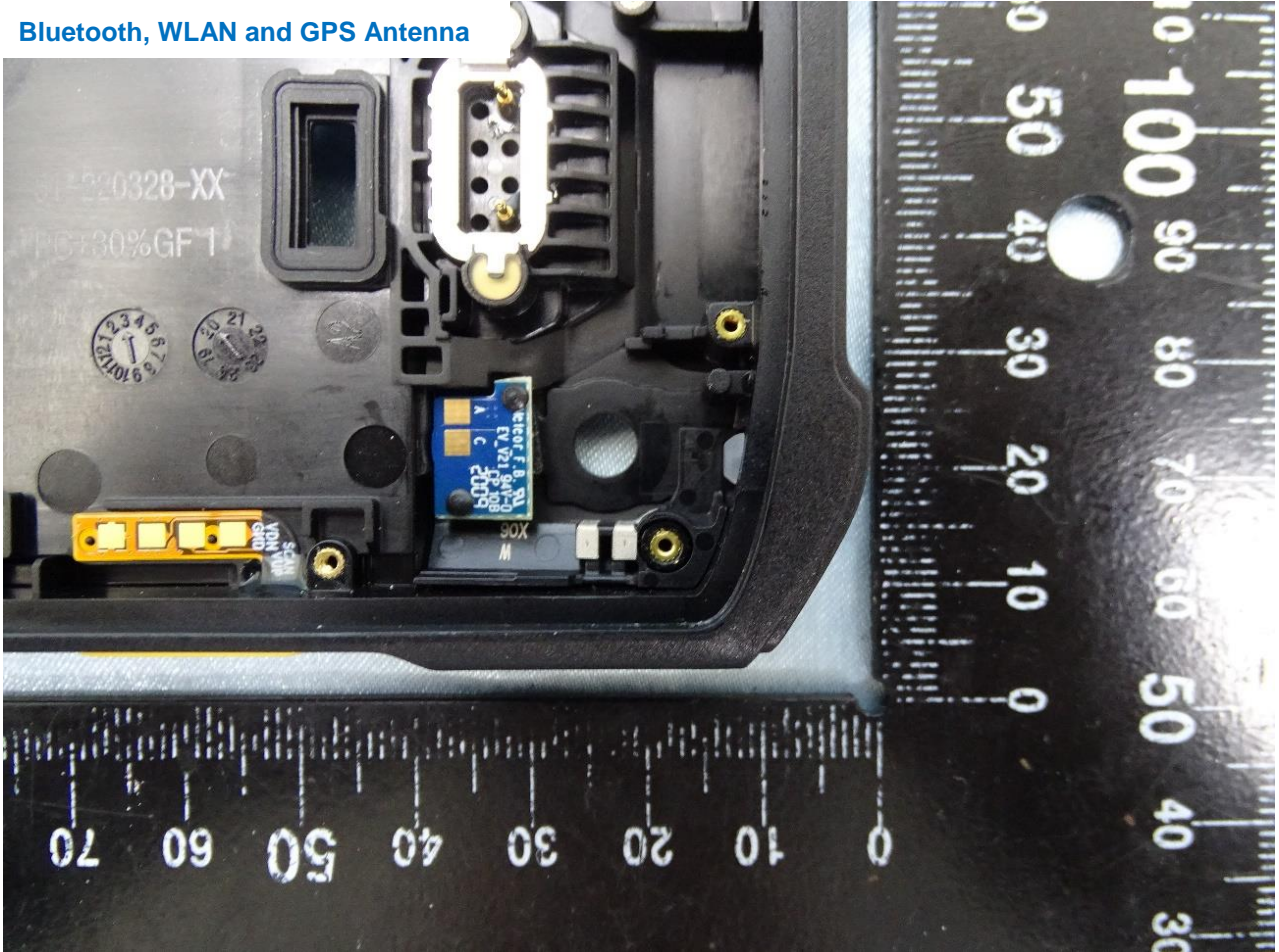

Brand Name: Zebra / Model Name: TC26BK

Brand Name: Zebra / Model Name: TC26BK

Brand Name: Zebra / Model Name: TC26BK

Brand Name: Zebra / Model Name: TC26BK

Brand Name: Zebra / Model Name: TC26BK

Brand Name: Zebra / Model Name: TC26BK

Brand Name: Zebra / Model Name: TC26BK

WWAN TRX1 Antenna

Brand Name: Zebra / Model Name: TC26BK

Brand Name: Zebra / Model Name: TC26BK

WWAN DRX1 Antenna

Brand Name: Zebra / Model Name: TC26BK

Bluetooth, WLAN and GPS Antenna

Brand Name: Zebra / Model Name: TC26BK

NFC Antenna

Brand Name: Zebra / Model Name: TC26BK

—THE END—