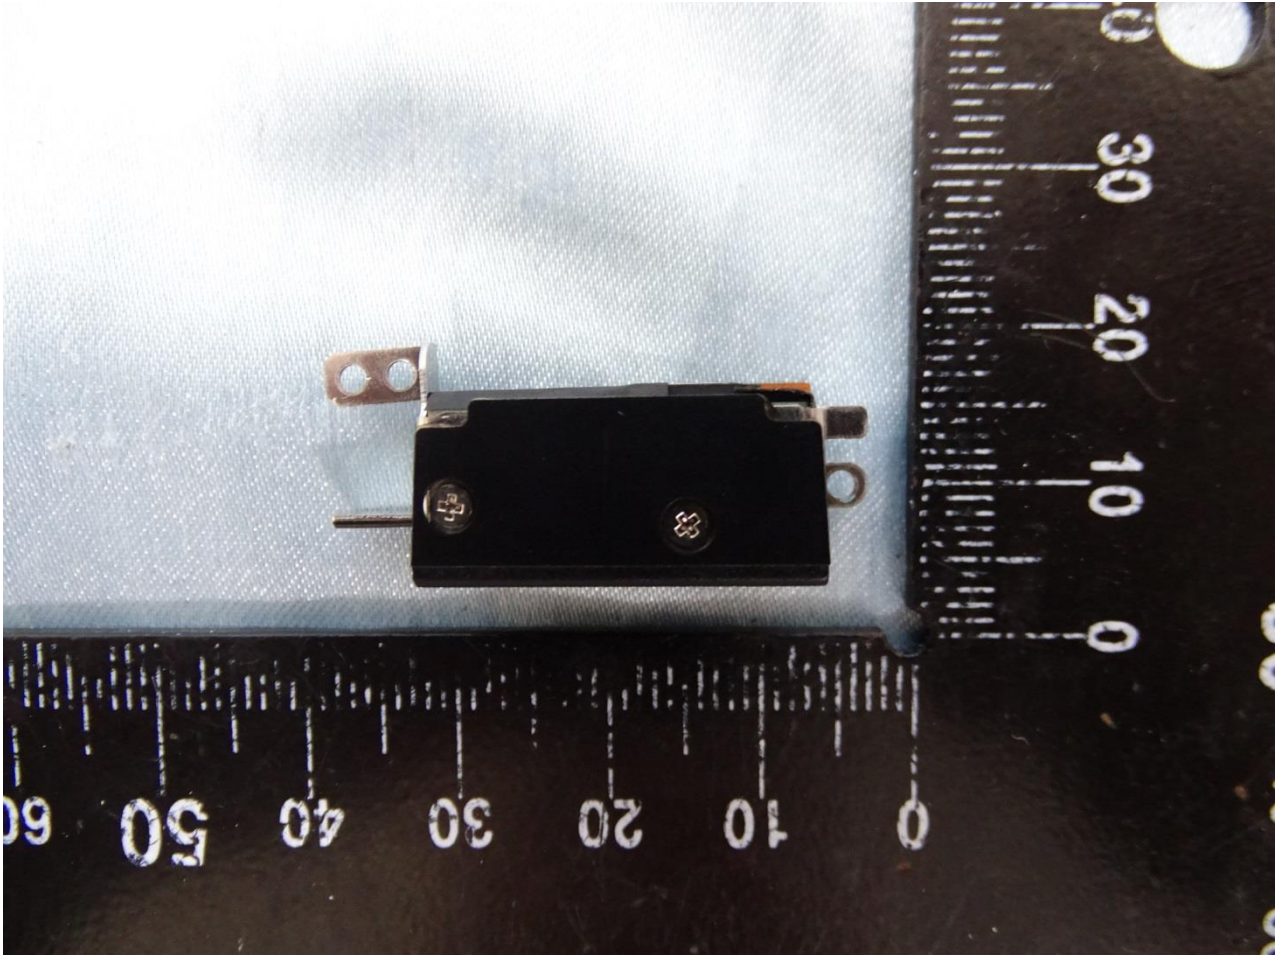

Brand Name: Zebra / Model Name: TC26BK

Brand Name: Zebra / Model Name: TC26BK

Brand Name: Zebra / Model Name: TC26BK

Brand Name: Zebra / Model Name: TC26BK

Brand Name: Zebra / Model Name: TC26BK

Brand Name: Zebra / Model Name: TC26BK

Brand Name: Zebra / Model Name: TC26BK

WWAN TRX1 Antenna

Brand Name: Zebra / Model Name: TC26BK

Brand Name: Zebra / Model Name: TC26BK

WWAN DRX1 Antenna

Brand Name: Zebra / Model Name: TC26BK

Bluetooth, WLAN and GPS Antenna

Brand Name: Zebra / Model Name: TC26BK

NFC Antenna

Brand Name: Zebra / Model Name: TC26BK

—THE END—