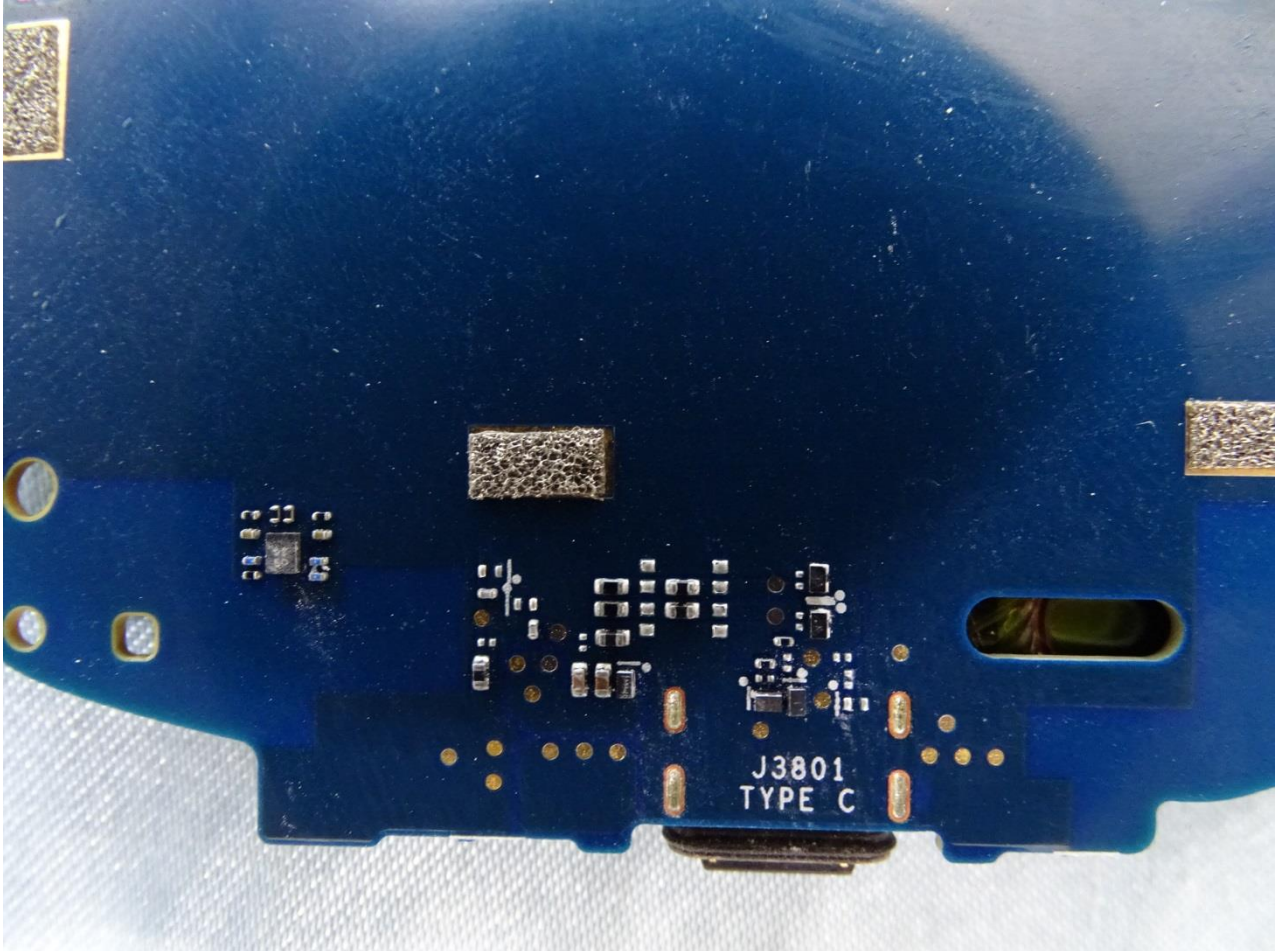

Brand Name: Zebra / Model Name: TC26BK

Brand Name: Zebra / Model Name: TC26BK

Brand Name: Zebra / Model Name: TC26BK

Brand Name: Zebra / Model Name: TC26BK

Brand Name: Zebra / Model Name: TC26BK

Brand Name: Zebra / Model Name: TC26BK

Brand Name: Zebra / Model Name: TC26BK

WWAN TRX1 Antenna

Brand Name: Zebra / Model Name: TC26BK

Brand Name: Zebra / Model Name: TC26BK

WWAN DRX1 Antenna

Brand Name: Zebra / Model Name: TC26BK

Bluetooth, WLAN and GPS Antenna

Brand Name: Zebra / Model Name: TC26BK

NFC Antenna

Brand Name: Zebra / Model Name: TC26BK

—THE END—