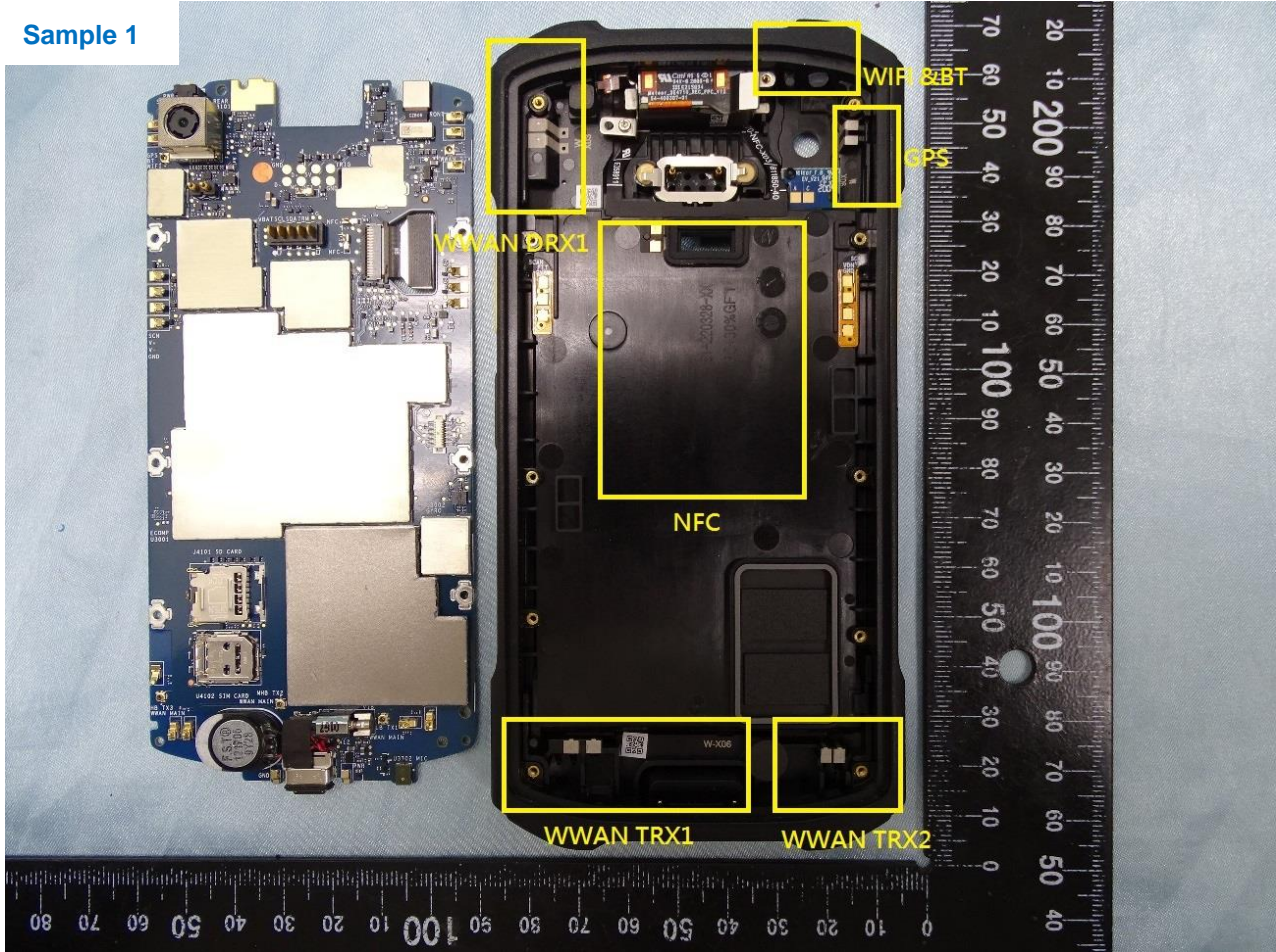

3. Internal Photograph of EUT

Brand Name: Zebra / Model Name: TC26BK

Sample 1

Brand Name: Zebra / Model Name: TC26BK

Brand Name: Zebra / Model Name: TC26BK

Brand Name: Zebra / Model Name: TC26BK

Brand Name: Zebra / Model Name: TC26BK

Brand Name: Zebra / Model Name: TC26BK

Brand Name: Zebra / Model Name: TC26BK

Brand Name: Zebra / Model Name: TC26BK

Brand Name: Zebra / Model Name: TC26BK

Brand Name: Zebra / Model Name: TC26BK

Brand Name: Zebra / Model Name: TC26BK