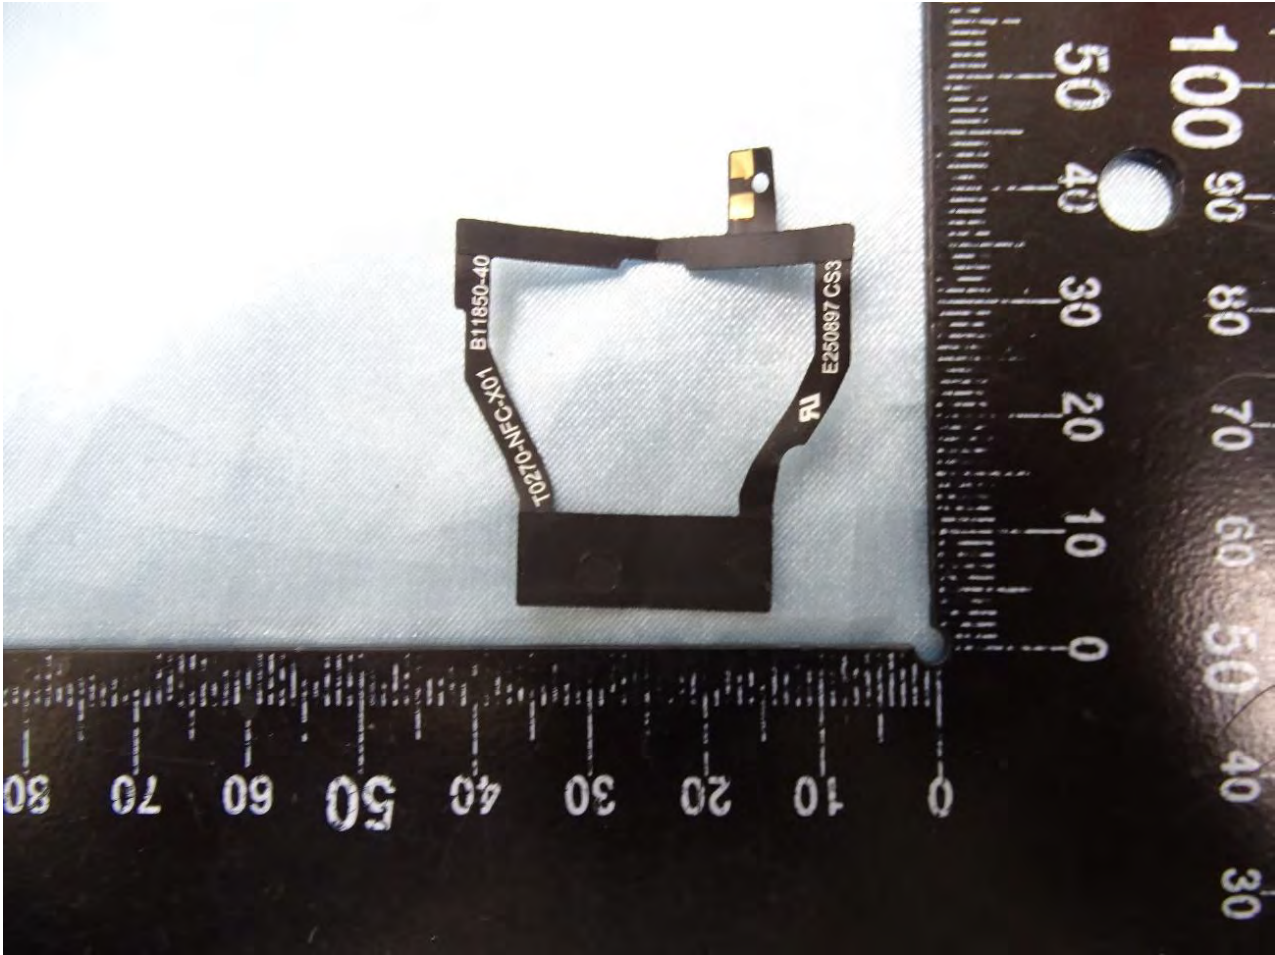

Bluetooth and WLAN Antenna for Sample 2

Brand Name: Zebra / Model Name: TC210K

Brand Name: Zebra / Model Name: TC210K

NFC Antenna for Sample 2

Brand Name: Zebra / Model Name: TC210K

————THE END————