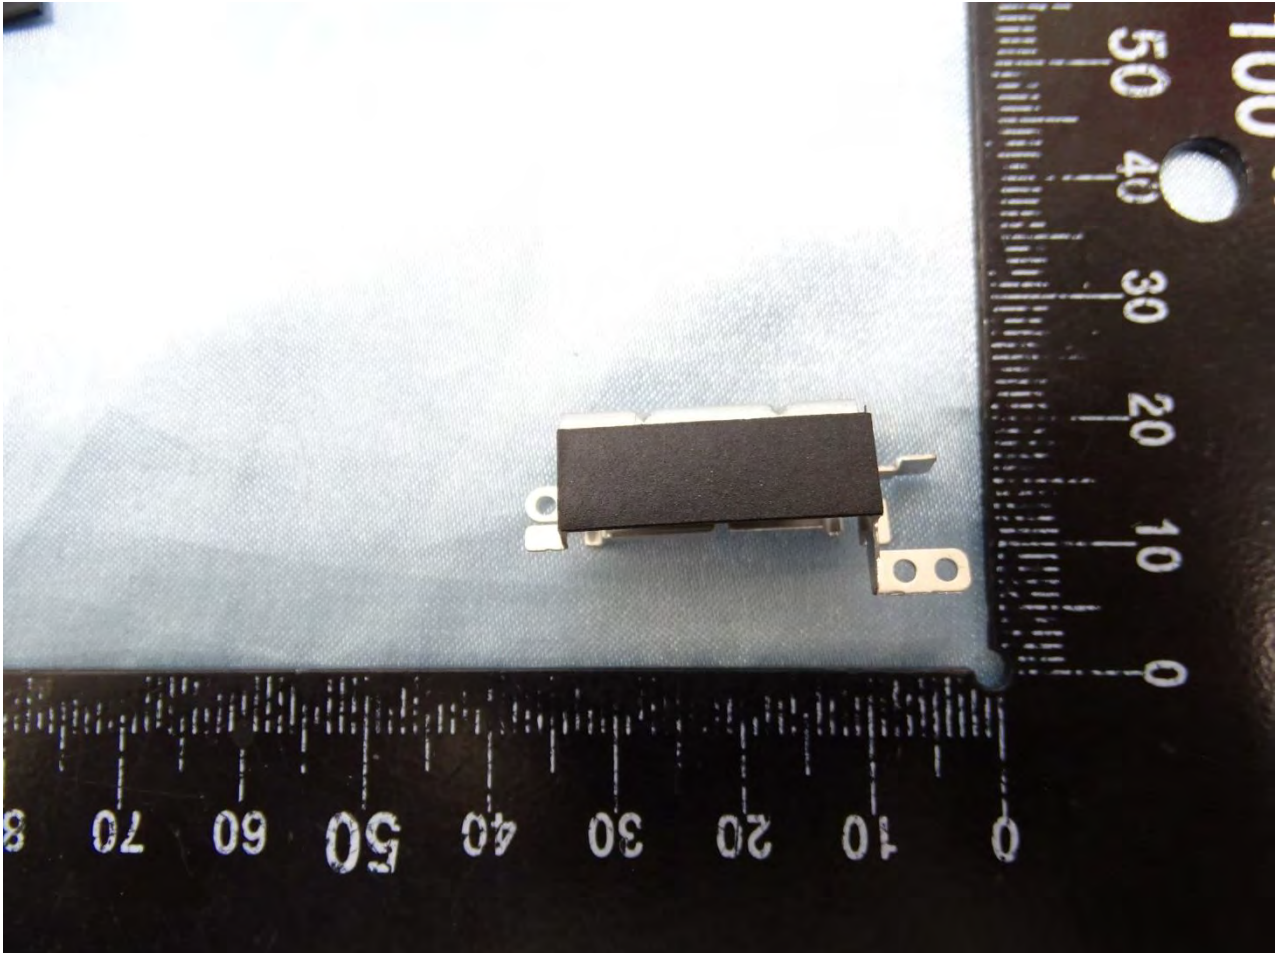

Brand Name: Zebra / Model Name: TC210K

Brand Name: Zebra / Model Name: TC210K

Brand Name: Zebra / Model Name: TC210K

Brand Name: Zebra / Model Name: TC210K

Brand Name: Zebra / Model Name: TC210K

Brand Name: Zebra / Model Name: TC210K

Bluetooth and WLAN Antenna for Sample 1

Brand Name: Zebra / Model Name: TC210K

Brand Name: Zebra / Model Name: TC210K

NFC Antenna Sample 1

Brand Name: Zebra / Model Name: TC210K

Brand Name: Zebra / Model Name: TC210K