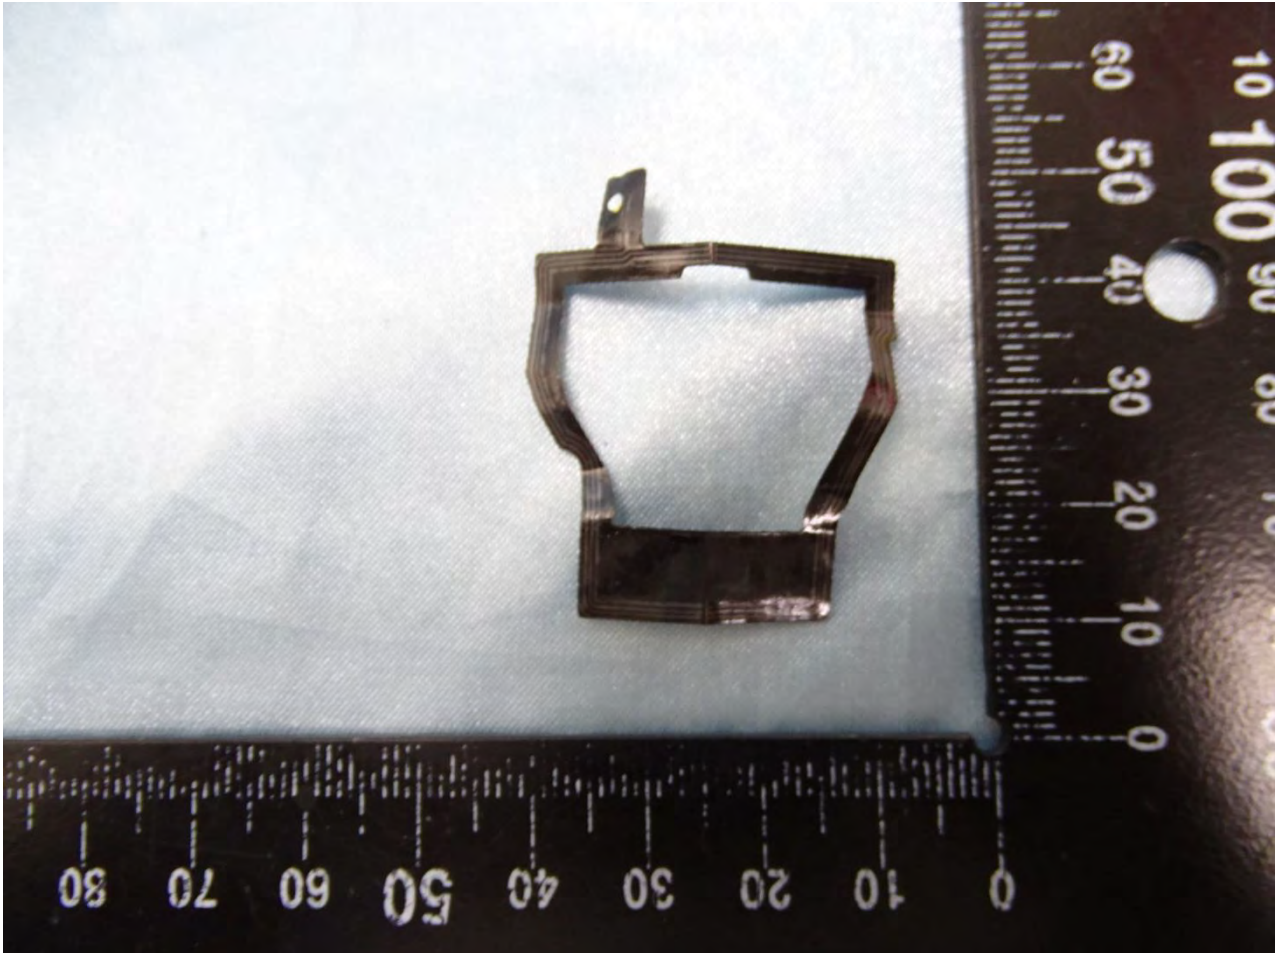

Brand Name: Zebra / Model Name: TC210K

Brand Name: Zebra / Model Name: TC210K

Brand Name: Zebra / Model Name: TC210K

Brand Name: Zebra / Model Name: TC210K

Brand Name: Zebra / Model Name: TC210K

Brand Name: Zebra / Model Name: TC210K

Bluetooth and WLAN Antenna for Sample 1

Brand Name: Zebra / Model Name: TC210K

Brand Name: Zebra / Model Name: TC210K

NFC Antenna Sample 1

Brand Name: Zebra / Model Name: TC210K

Brand Name: Zebra / Model Name: TC210K