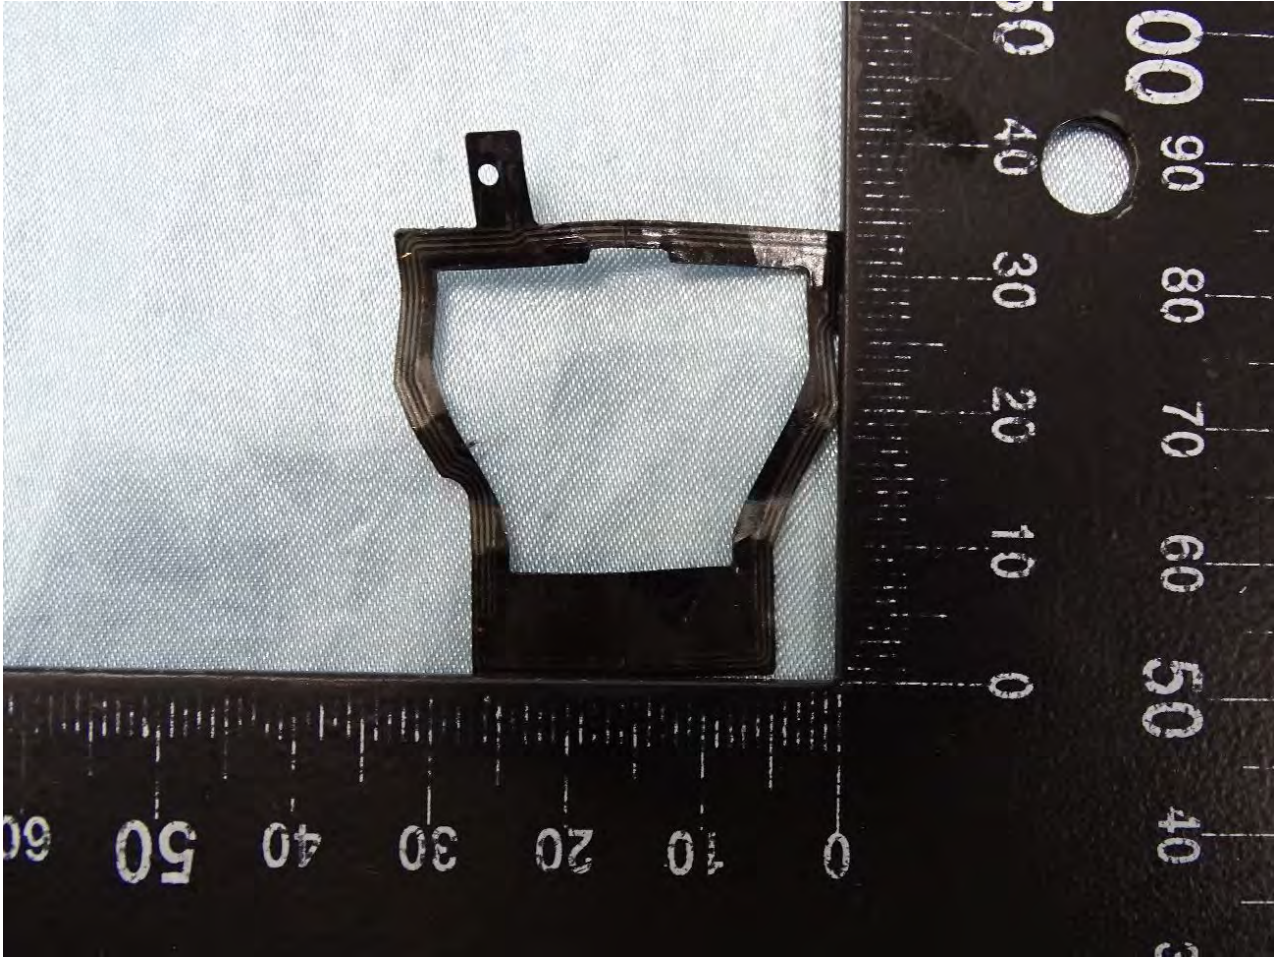

Bluetooth and WLAN Antenna for Sample 1

Brand Name: Zebra / Model Name: TC210K

Brand Name: Zebra / Model Name: TC210K

NFC Antenna Sample 1

Brand Name: Zebra / Model Name: TC210K

Brand Name: Zebra / Model Name: TC210K