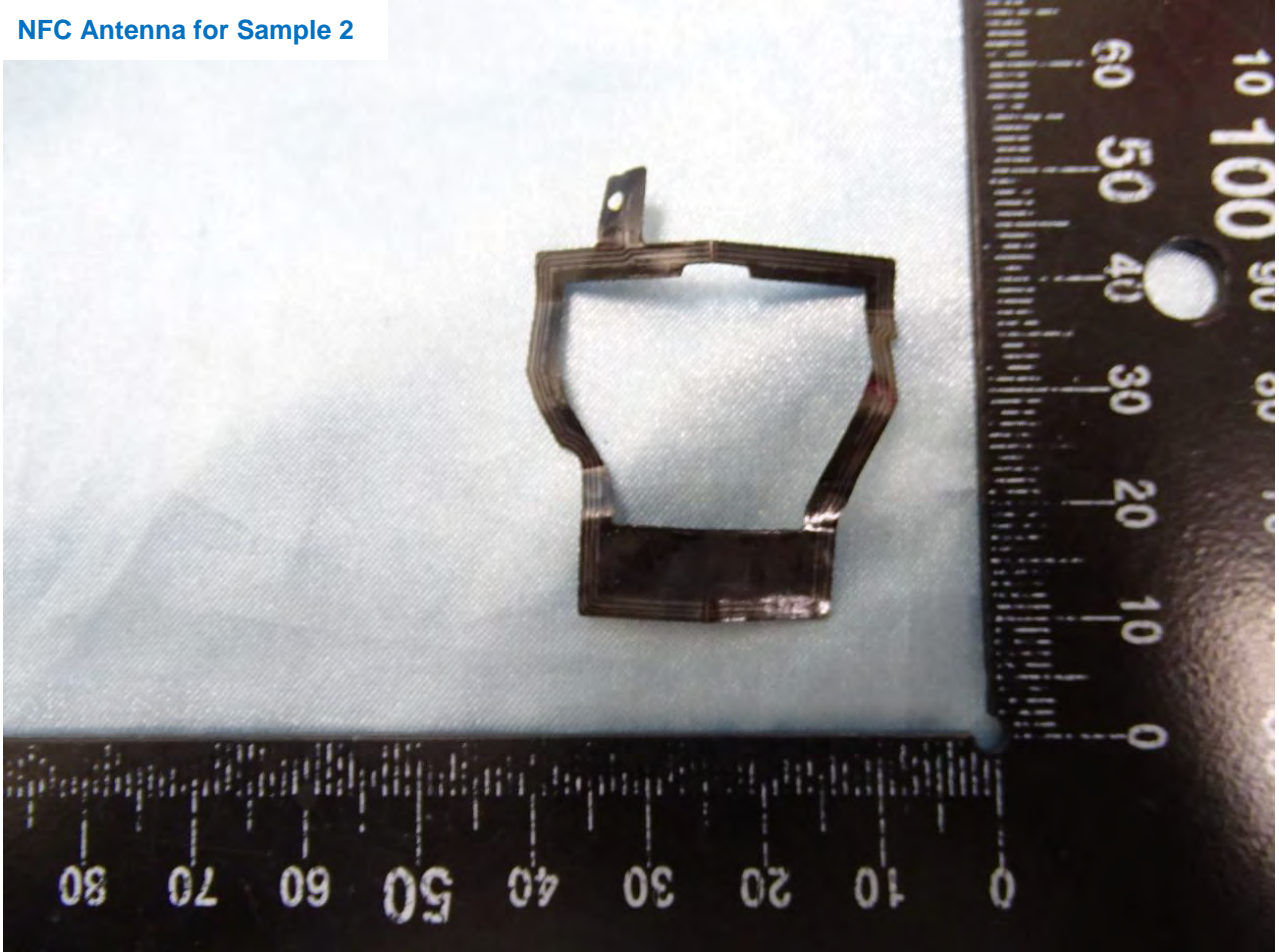

Bluetooth and WLAN Antenna for Sample 2

Brand Name: Zebra / Model Name: TC210K

Brand Name: Zebra / Model Name: TC210K

NFC Antenna for Sample 2

Brand Name: Zebra / Model Name: TC210K

————THE END————