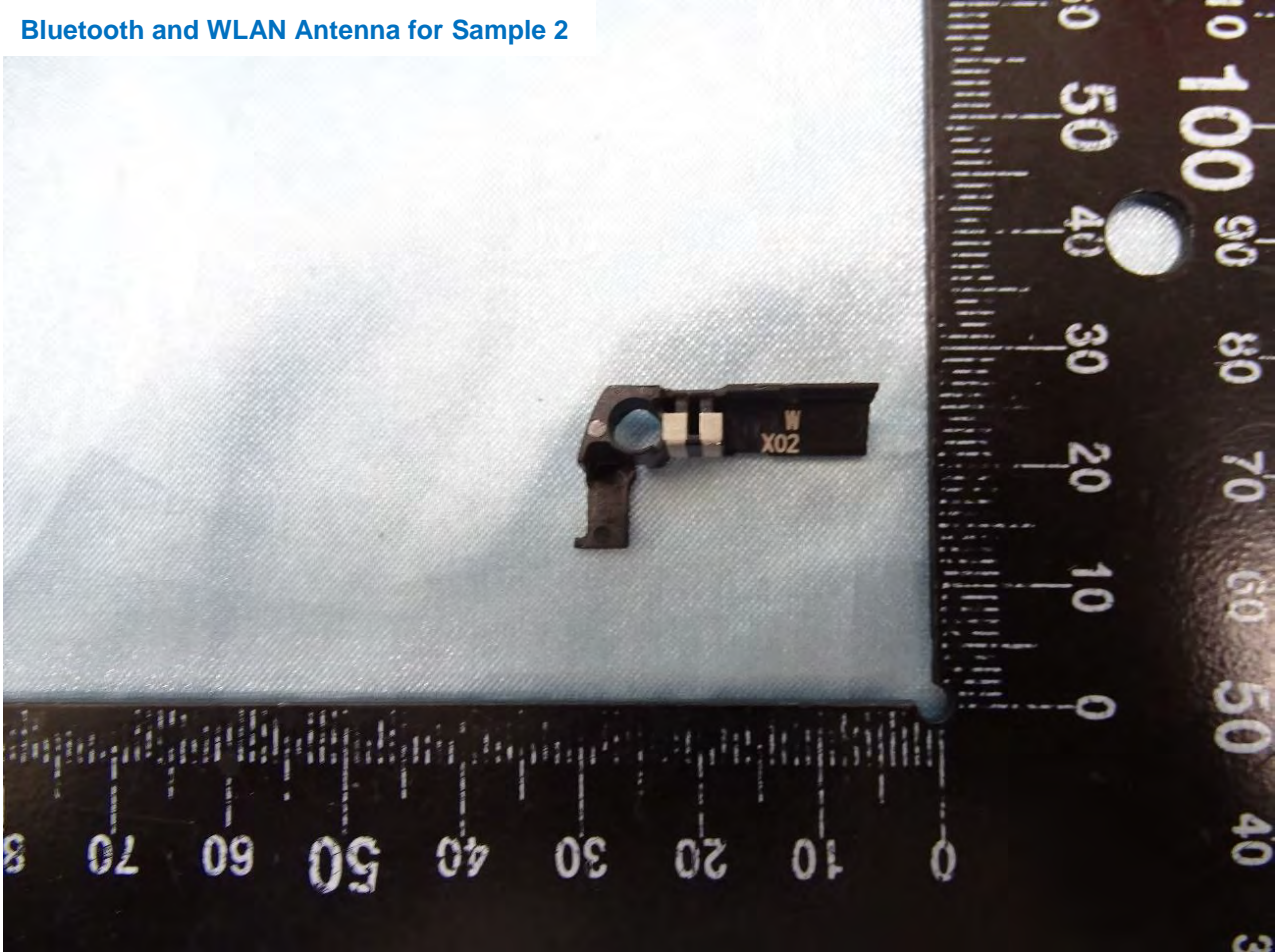

Brand Name: Zebra / Model Name: TC210K

Bluetooth and WLAN Antenna for Sample 2