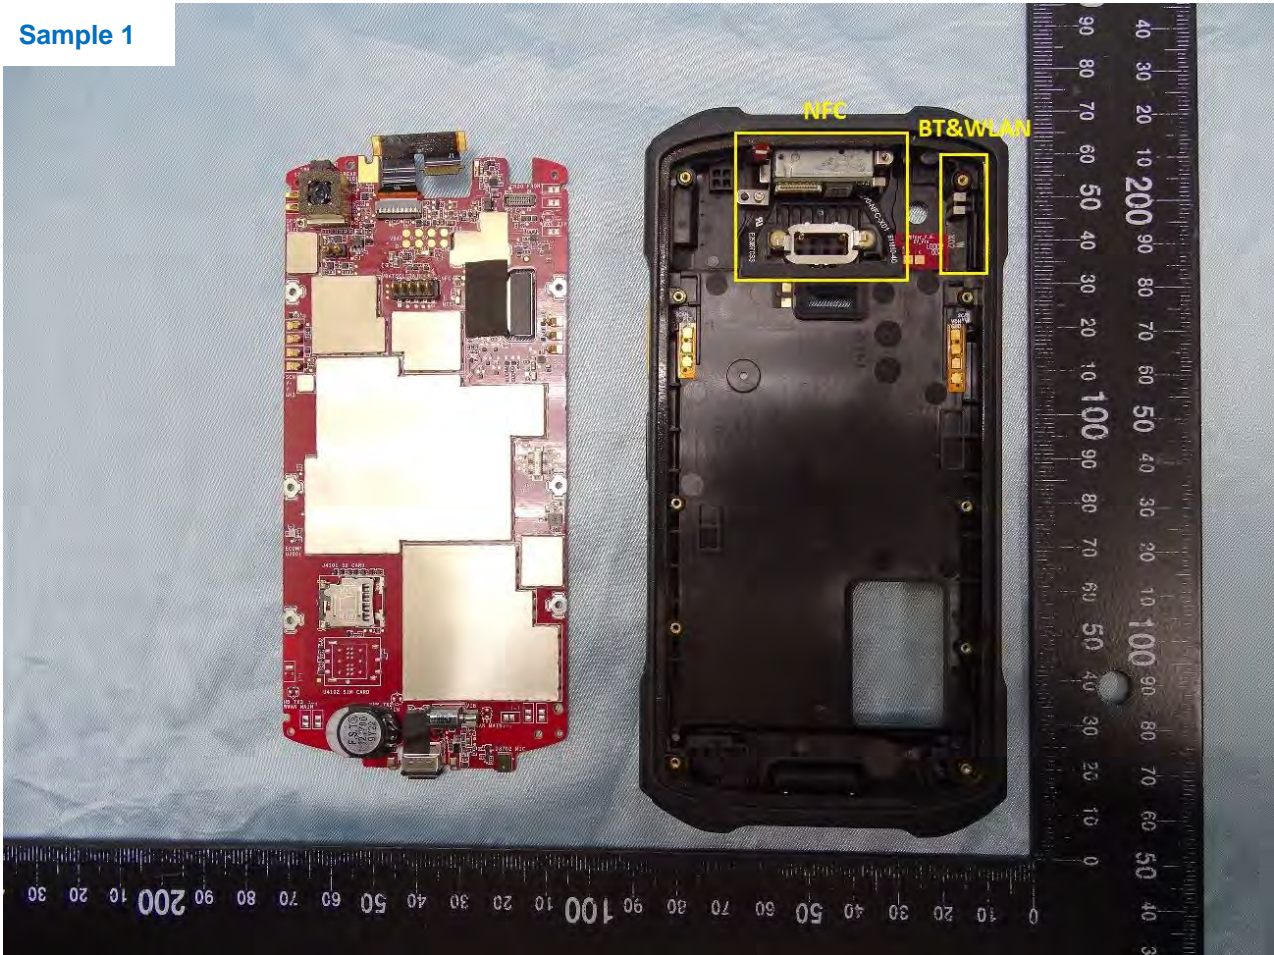

3. Internal Photograph of EUT

Brand Name: Zebra / Model Name: TC210K

Sample 1

Brand Name: Zebra / Model Name: TC210K

Sample 2

Brand Name: Zebra / Model Name: TC210K

Sample 1

Brand Name: Zebra / Model Name: TC210K

Brand Name: Zebra / Model Name: TC210K

Brand Name: Zebra / Model Name: TC210K

Brand Name: Zebra / Model Name: TC210K

Brand Name: Zebra / Model Name: TC210K

Brand Name: Zebra / Model Name: TC210K

Brand Name: Zebra / Model Name: TC210K