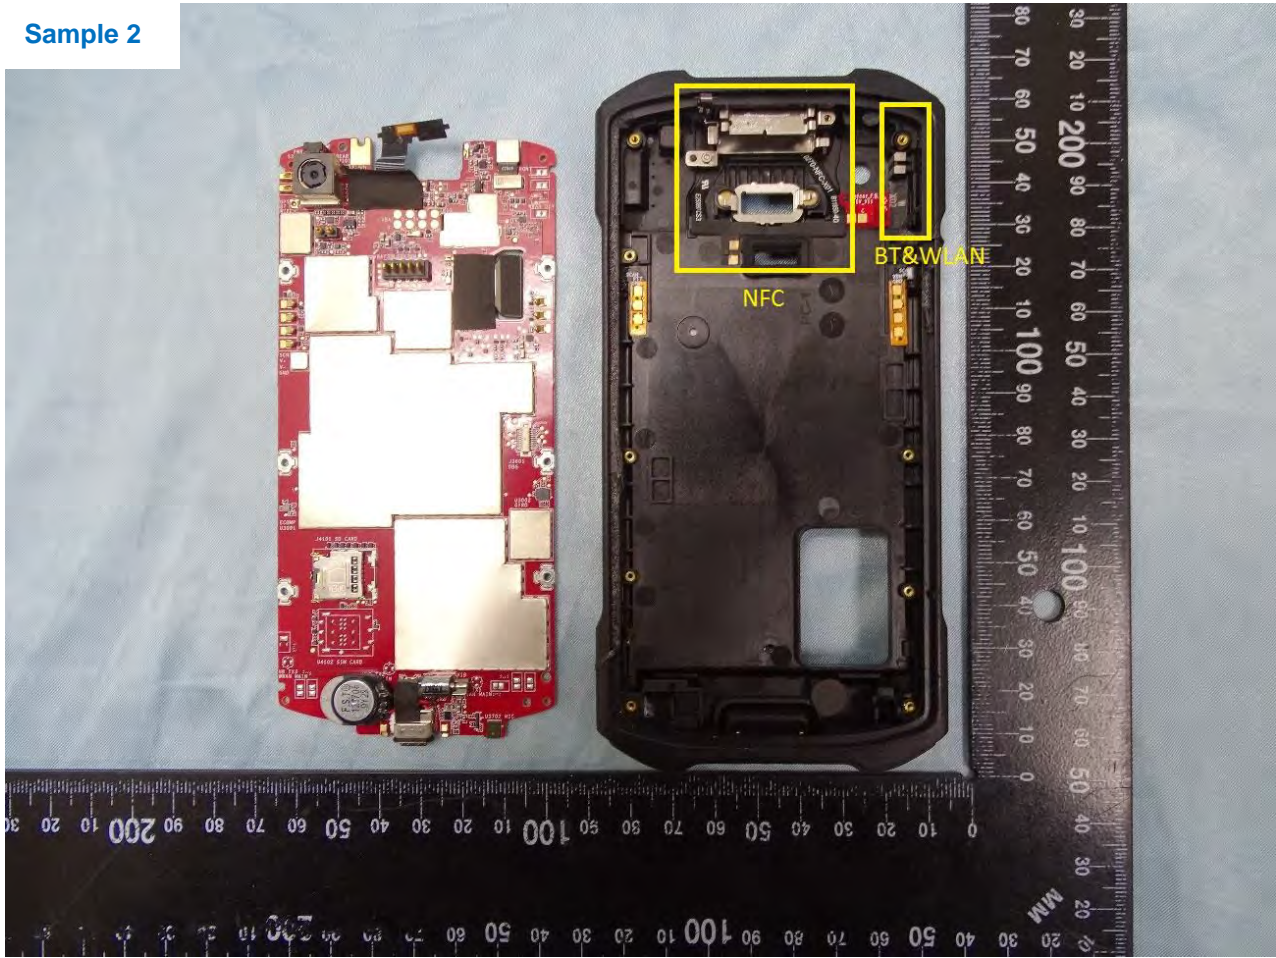

3. Internal Photograph of EUT

Brand Name: Zebra / Model Name: TC210K

Sample 1

Brand Name: Zebra / Model Name: TC210K

Sample 2

Brand Name: Zebra / Model Name: TC210K

Sample 1

Brand Name: Zebra / Model Name: TC210K

Brand Name: Zebra / Model Name: TC210K

Brand Name: Zebra / Model Name: TC210K

Brand Name: Zebra / Model Name: TC210K

Brand Name: Zebra / Model Name: TC210K

Brand Name: Zebra / Model Name: TC210K

Brand Name: Zebra / Model Name: TC210K