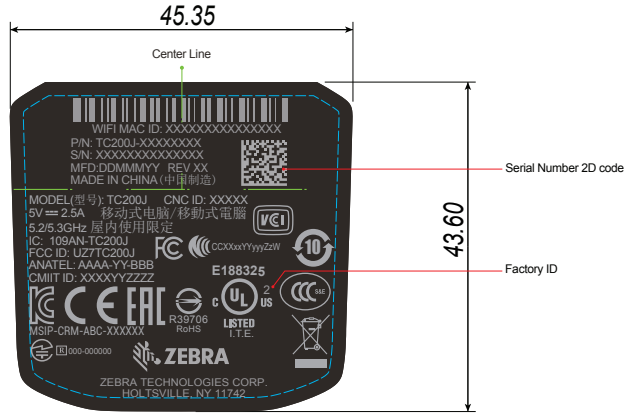

PROD FAM: TC200J

DESCRIPTION: LBL:LCD, TC200J

CTRY CODE: WW

CCG1: ND1880

REV A+TIAR 2 COUNTRIES