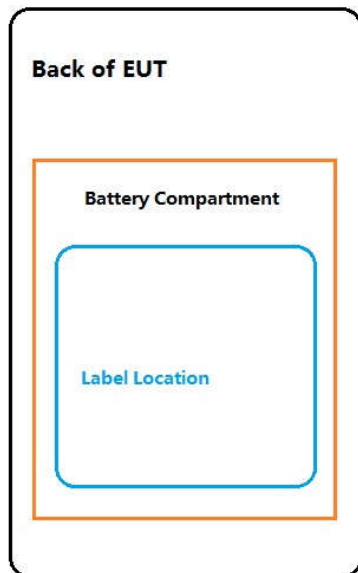

Equipment Name	Brand Name	Model Name
Touch computer	Zebra	TC15BK

The label locates in the battery room. The label is viewable to the users as they purchase the product and install the battery.