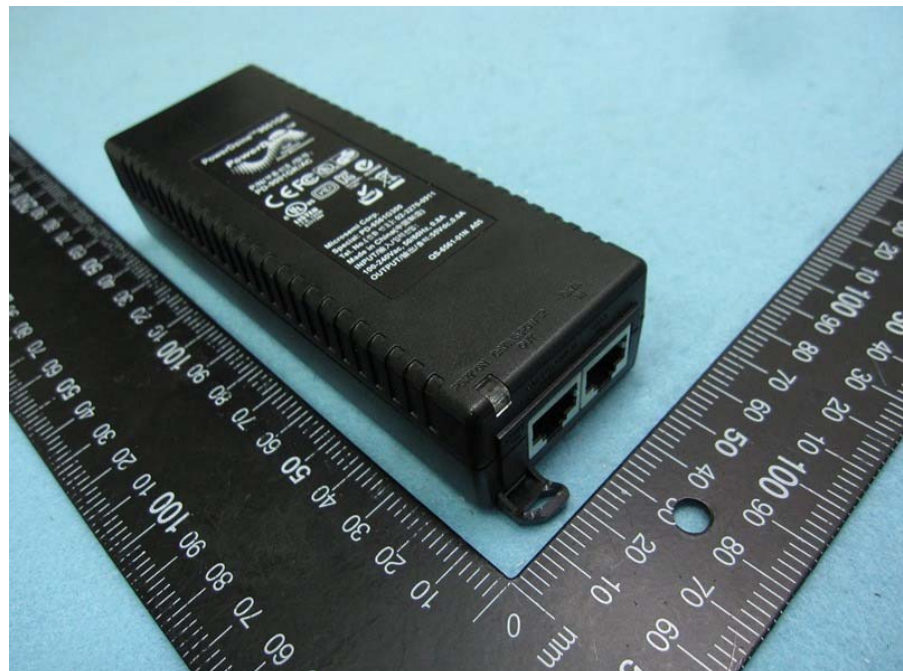

## Single File Photographs\_External

Adapter

PoE

Surge Protector

Power line