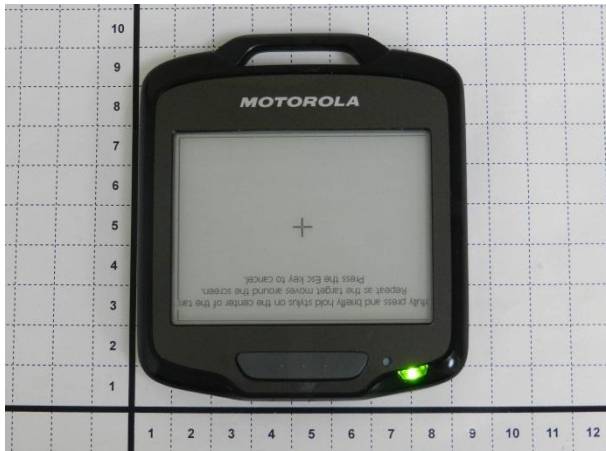

Appendix D. Product Photos

Headset nugget Front

Headset nugget Back

Antenna Location :

Appendix E. Test Setup Photos

Front of the DUT with Phantom 0 cm Gap

Back of the DUT with Phantom 0 cm Gap

Back of the EUT with Headset nugget
with Headset 1 at 0 cm Gap