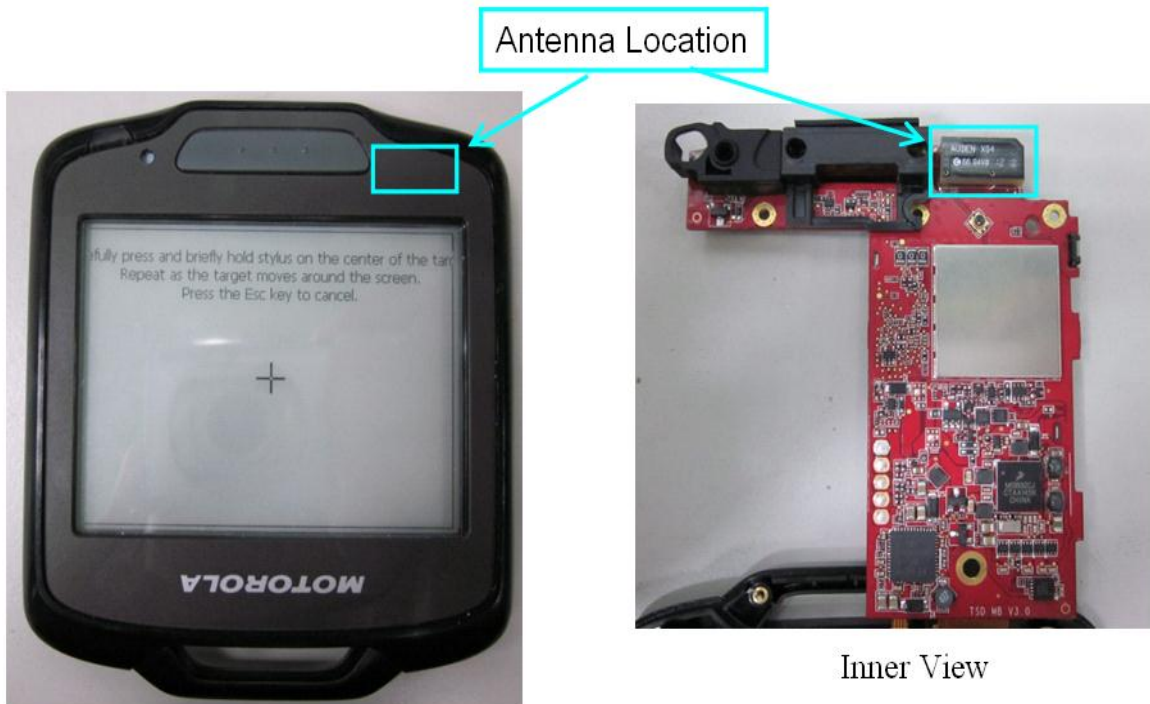

Appendix D. Product Photos

Headset nugget Front

Headset nugget Back

Antenna Location :

Appendix E. Test Setup Photos

Front of the DUT with Phantom 0 cm Gap

Back of the DUT with Phantom 0 cm Gap

Back of the EUT with Headset nugget
with Headset 1 at 0 cm Gap

Back of the EUT with Headset nugget
with Headset 2 at 0 cm Gap

Back of the EUT with Speaker
at 0 cm Gap