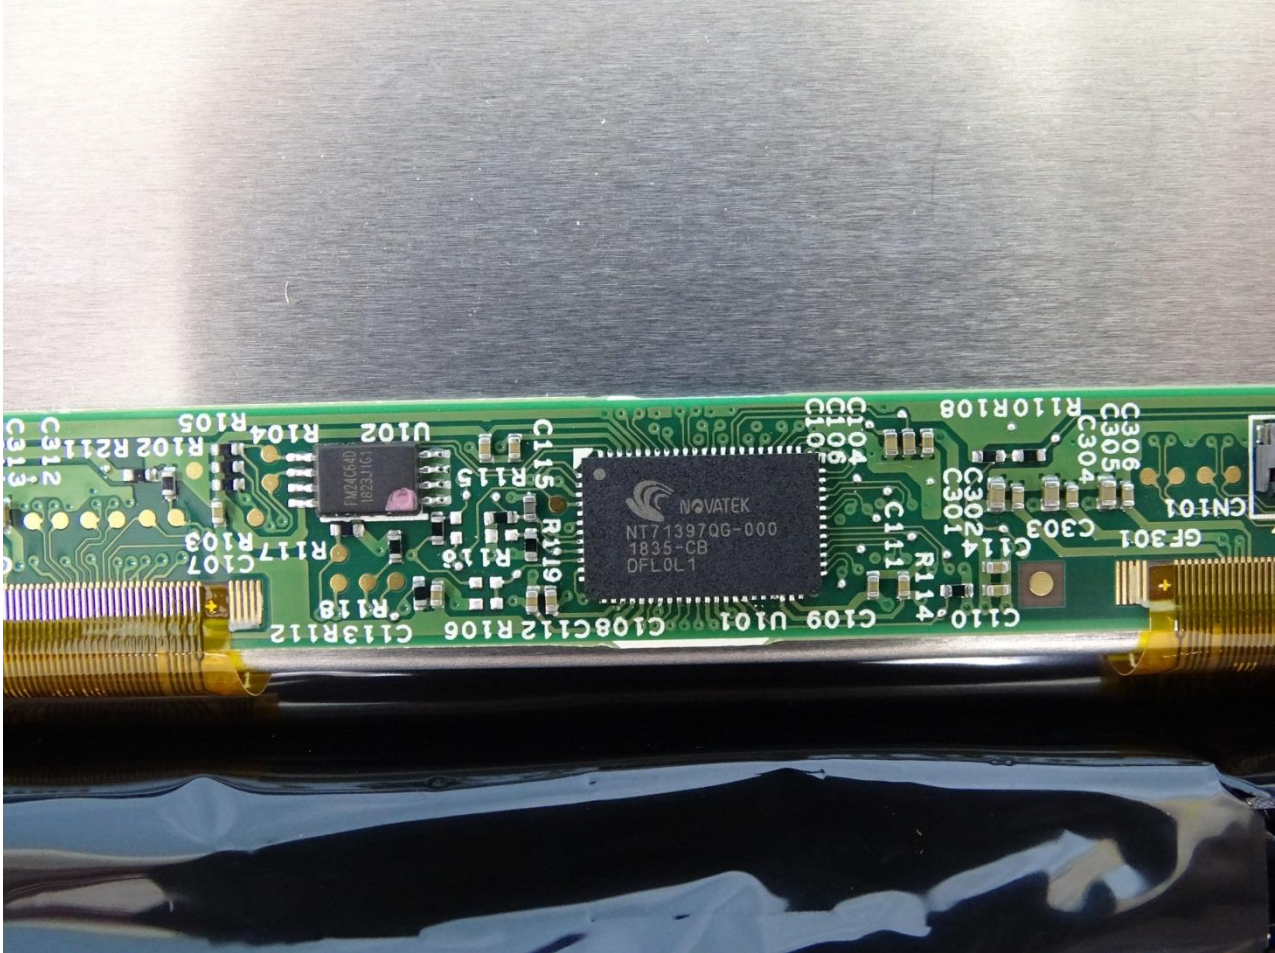

Brand Name: Zebra / Model Name: RTL10B1

Brand Name: Zebra / Model Name: RTL10B1

Brand Name: Zebra / Model Name: RTL10B1

Brand Name: Zebra / Model Name: RTL10B1

Brand Name: Zebra / Model Name: RTL10B1

Brand Name: Zebra / Model Name: RTL10B1

Brand Name: Zebra / Model Name: RTL10B1

Brand Name: Zebra / Model Name: RTL10B1

Brand Name: Zebra / Model Name: RTL10B1

ECTW 19/01/19

Brand Name: Zebra / Model Name: RTL10B1

For Sample 1, 2

WWAN Main Antenna

Brand Name: Zebra / Model Name: RTL10B1

Brand Name: Zebra / Model Name: RTL10B1

Brand Name: Zebra / Model Name: RTL10B1

Brand Name: Zebra / Model Name: RTL10B1

WWAN Aux. Antenna

Brand Name: Zebra / Model Name: RTL10B1