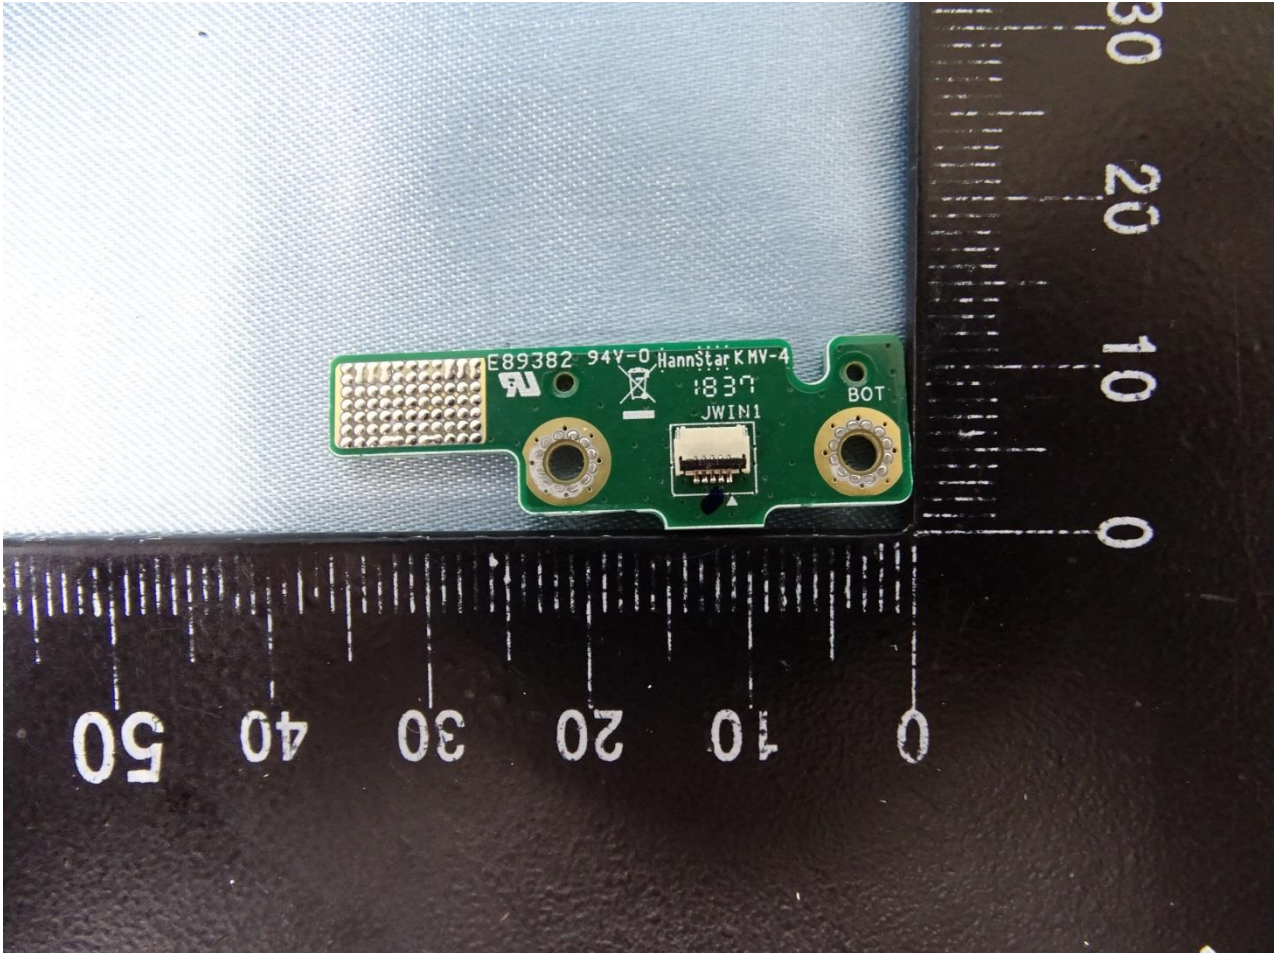

Brand Name: Zebra / Model Name: RTL10B1

Brand Name: Zebra / Model Name: RTL10B1

Brand Name: Zebra / Model Name: RTL10B1

Brand Name: Zebra / Model Name: RTL10B1

Brand Name: Zebra / Model Name: RTL10B1

Brand Name: Zebra / Model Name: RTL10B1

Brand Name: Zebra / Model Name: RTL10B1

Brand Name: Zebra / Model Name: RTL10B1

Brand Name: Zebra / Model Name: RTL10B1

ECTW 19/01/19

Brand Name: Zebra / Model Name: RTL10B1

For Sample 1, 2

WWAN Main Antenna

Brand Name: Zebra / Model Name: RTL10B1

Brand Name: Zebra / Model Name: RTL10B1

Brand Name: Zebra / Model Name: RTL10B1

Brand Name: Zebra / Model Name: RTL10B1

WWAN Aux. Antenna

Brand Name: Zebra / Model Name: RTL10B1

Brand Name: Zebra / Model Name: RTL10B1

Brand Name: Zebra / Model Name: RTL10B1

Brand Name: Zebra / Model Name: RTL10B1

Bluetooth and WLAN Main Antenna