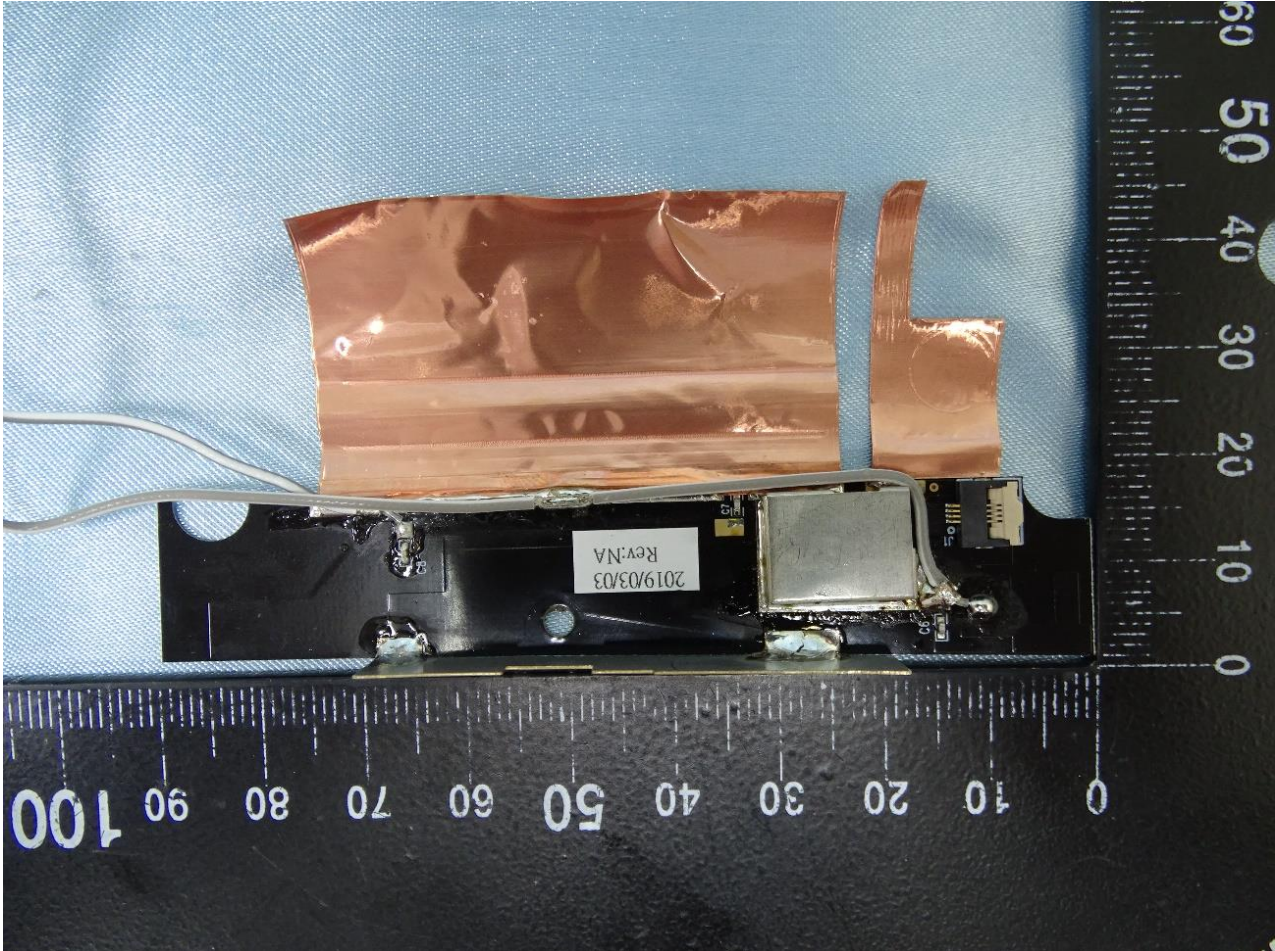

Brand Name: Zebra / Model Name: RTL10B1

Brand Name: Zebra / Model Name: RTL10B1

Brand Name: Zebra / Model Name: RTL10B1

Brand Name: Zebra / Model Name: RTL10B1

Brand Name: Zebra / Model Name: RTL10B1

Brand Name: Zebra / Model Name: RTL10B1

Brand Name: Zebra / Model Name: RTL10B1

Brand Name: Zebra / Model Name: RTL10B1

Brand Name: Zebra / Model Name: RTL10B1

ECTW 19/01/19

Brand Name: Zebra / Model Name: RTL10B1

For Sample 1, 2

WWAN Main Antenna

Brand Name: Zebra / Model Name: RTL10B1

Brand Name: Zebra / Model Name: RTL10B1

Brand Name: Zebra / Model Name: RTL10B1

Brand Name: Zebra / Model Name: RTL10B1

WWAN Aux. Antenna

Brand Name: Zebra / Model Name: RTL10B1