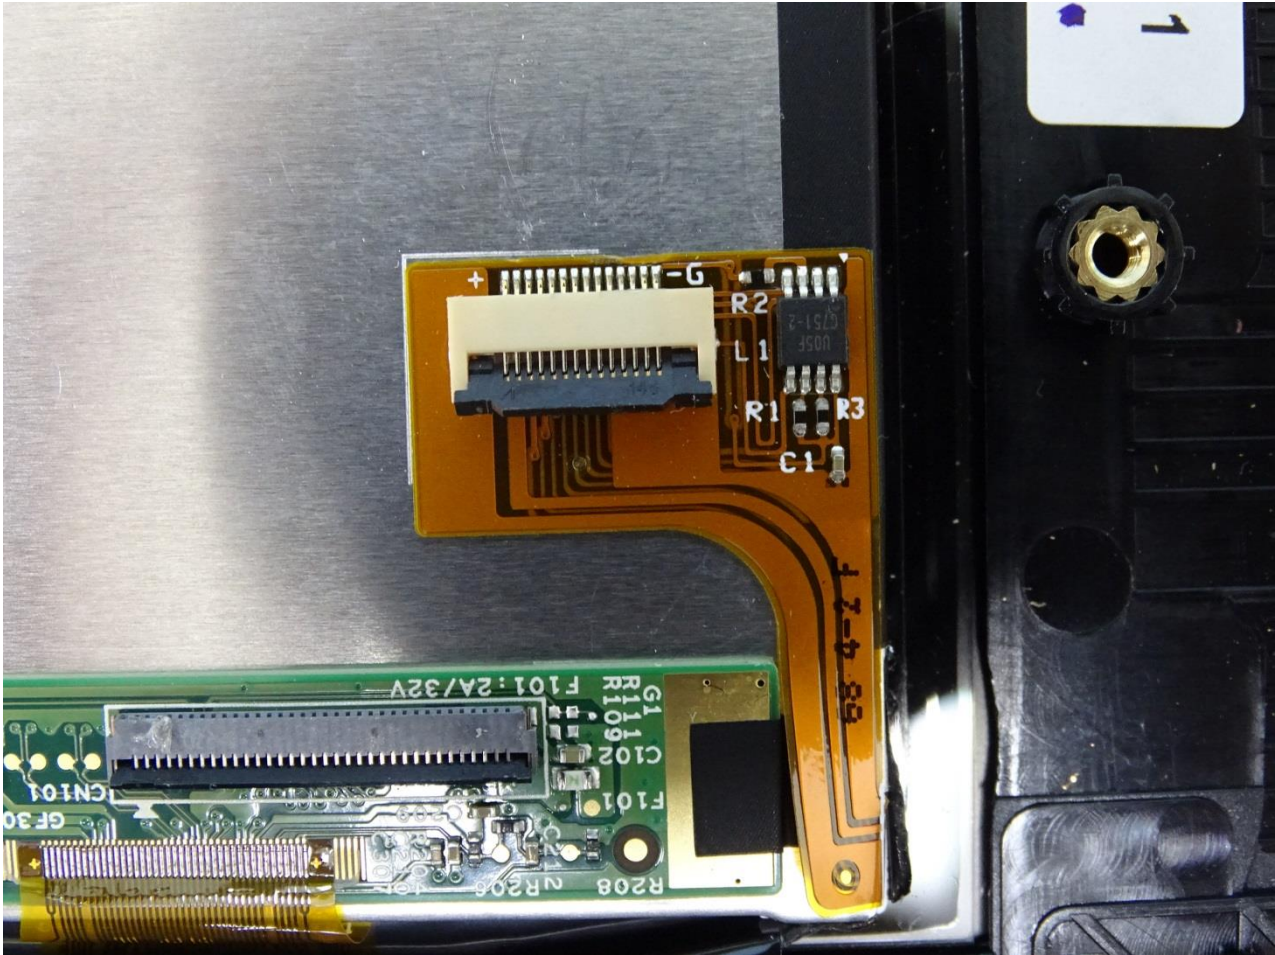

Brand Name: Zebra / Model Name: RTL10B1

Brand Name: Zebra / Model Name: RTL10B1

Brand Name: Zebra / Model Name: RTL10B1

Brand Name: Zebra / Model Name: RTL10B1

Brand Name: Zebra / Model Name: RTL10B1

Brand Name: Zebra / Model Name: RTL10B1

Brand Name: Zebra / Model Name: RTL10B1

Brand Name: Zebra / Model Name: RTL10B1

Brand Name: Zebra / Model Name: RTL10B1

ECTW 19/01/19

Brand Name: Zebra / Model Name: RTL10B1

For Sample 1, 2

WWAN Main Antenna

Brand Name: Zebra / Model Name: RTL10B1

Brand Name: Zebra / Model Name: RTL10B1

Brand Name: Zebra / Model Name: RTL10B1

Brand Name: Zebra / Model Name: RTL10B1

WWAN Aux. Antenna

Brand Name: Zebra / Model Name: RTL10B1