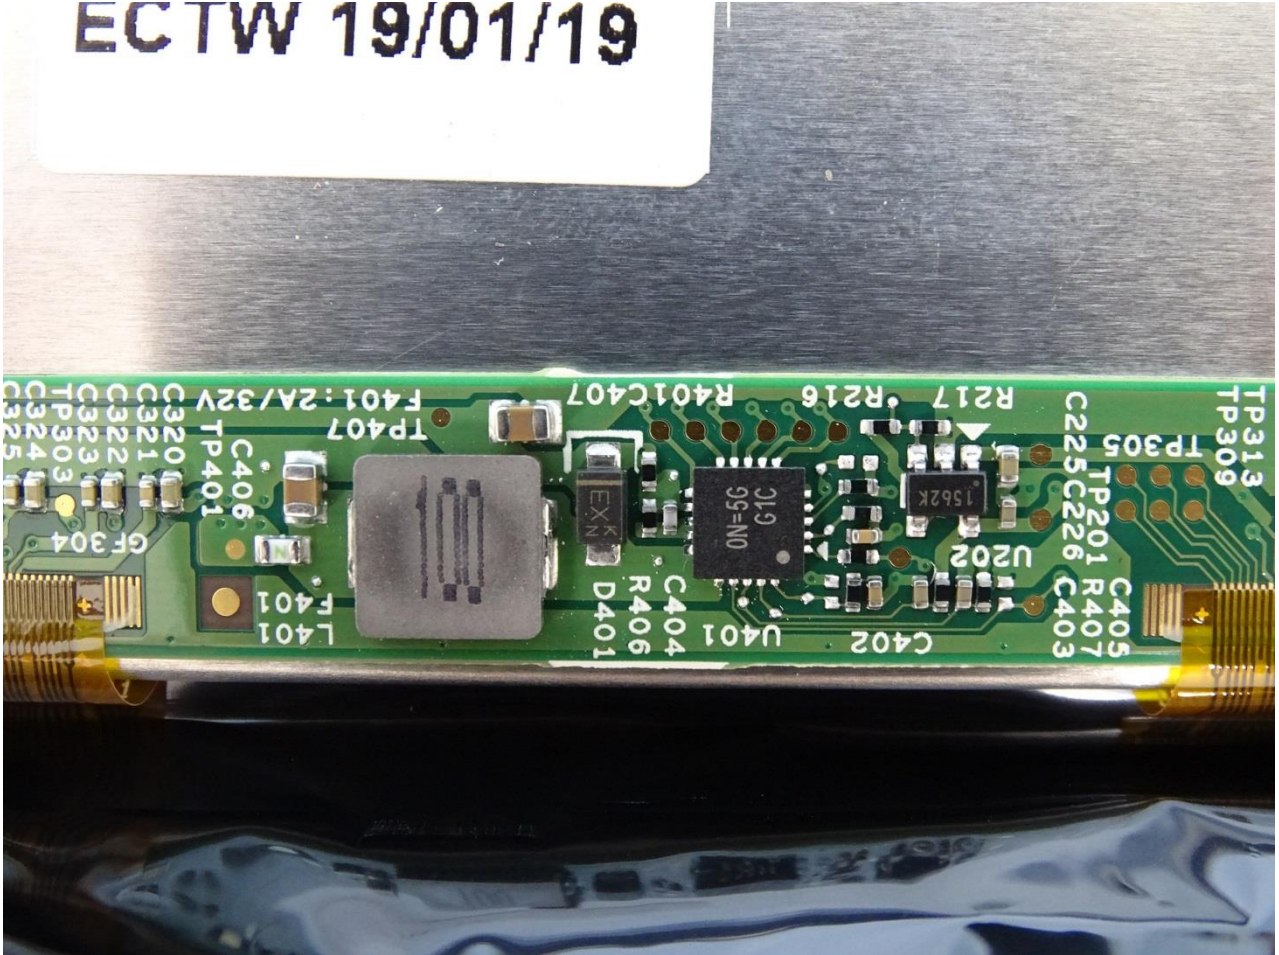

Brand Name: Zebra / Model Name: RTL10B1

Brand Name: Zebra / Model Name: RTL10B1

Brand Name: Zebra / Model Name: RTL10B1

Brand Name: Zebra / Model Name: RTL10B1

Brand Name: Zebra / Model Name: RTL10B1

Brand Name: Zebra / Model Name: RTL10B1

Brand Name: Zebra / Model Name: RTL10B1

Brand Name: Zebra / Model Name: RTL10B1

Brand Name: Zebra / Model Name: RTL10B1

ECTW 19/01/19

Brand Name: Zebra / Model Name: RTL10B1

For Sample 1, 2

WWAN Main Antenna

Brand Name: Zebra / Model Name: RTL10B1

Brand Name: Zebra / Model Name: RTL10B1

Brand Name: Zebra / Model Name: RTL10B1

Brand Name: Zebra / Model Name: RTL10B1

WWAN Aux. Antenna

Brand Name: Zebra / Model Name: RTL10B1