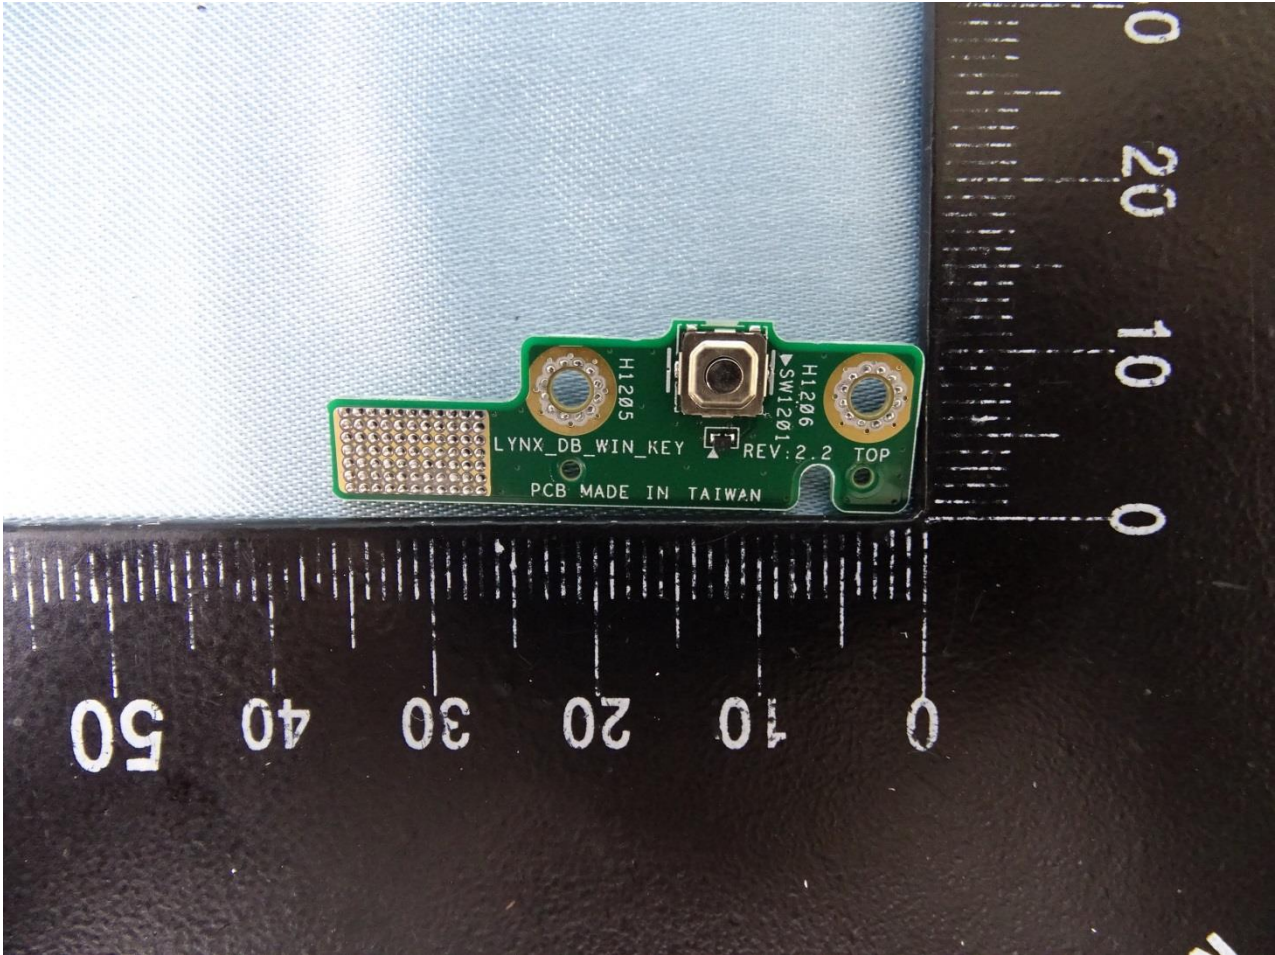

Brand Name: Zebra / Model Name: RTL10B1

Brand Name: Zebra / Model Name: RTL10B1

Brand Name: Zebra / Model Name: RTL10B1

Brand Name: Zebra / Model Name: RTL10B1

Brand Name: Zebra / Model Name: RTL10B1

Brand Name: Zebra / Model Name: RTL10B1

Brand Name: Zebra / Model Name: RTL10B1

Brand Name: Zebra / Model Name: RTL10B1

Brand Name: Zebra / Model Name: RTL10B1

ECTW 19/01/19

Brand Name: Zebra / Model Name: RTL10B1

For Sample 1, 2

WWAN Main Antenna

Brand Name: Zebra / Model Name: RTL10B1

Brand Name: Zebra / Model Name: RTL10B1

Brand Name: Zebra / Model Name: RTL10B1

Brand Name: Zebra / Model Name: RTL10B1

WWAN Aux. Antenna

Brand Name: Zebra / Model Name: RTL10B1