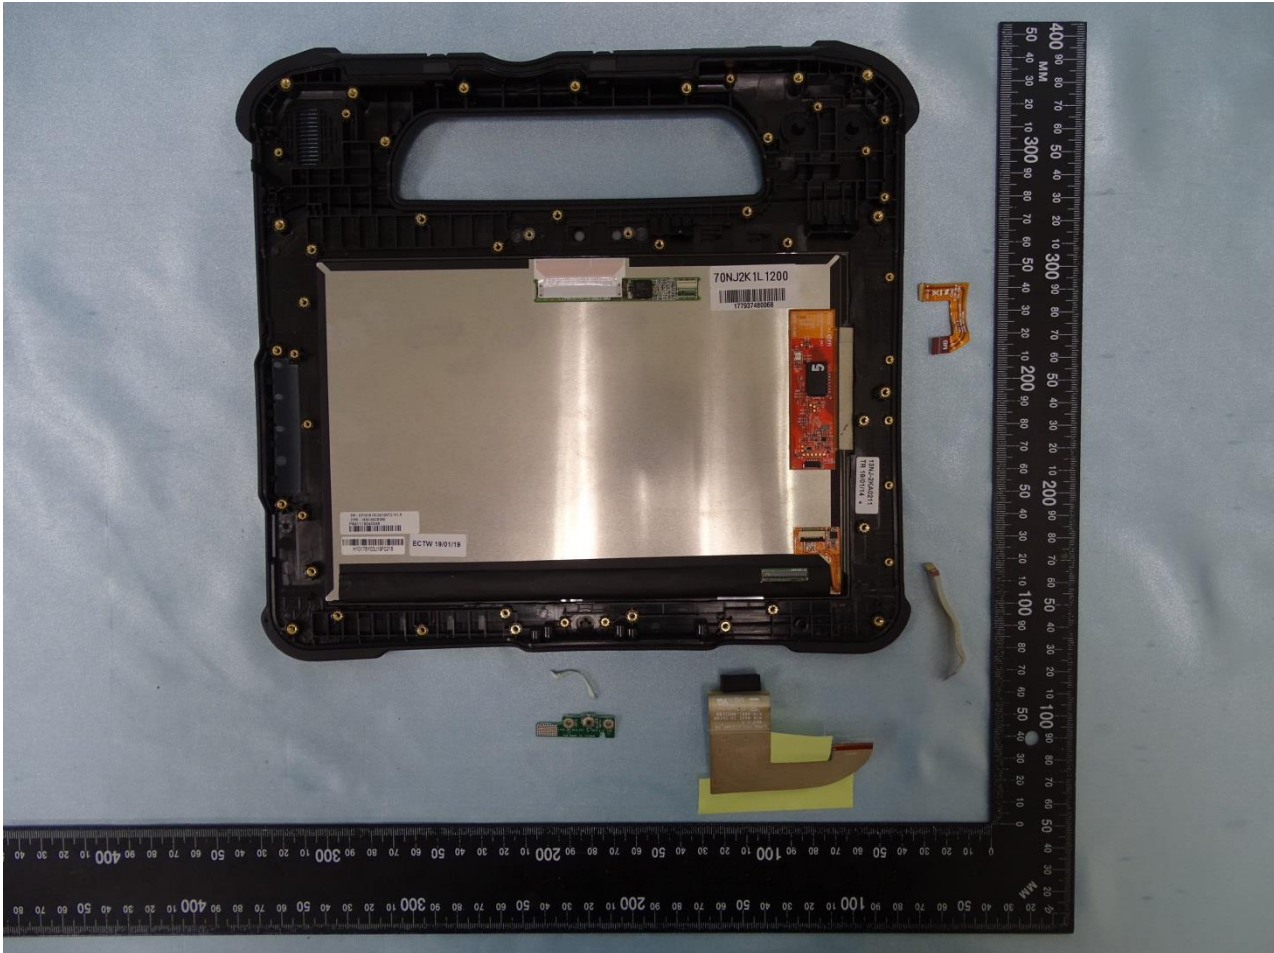

Brand Name: Zebra / Model Name: RTL10B1

Brand Name: Zebra / Model Name: RTL10B1

Brand Name: Zebra / Model Name: RTL10B1

Brand Name: Zebra / Model Name: RTL10B1

Brand Name: Zebra / Model Name: RTL10B1

Brand Name: Zebra / Model Name: RTL10B1

Brand Name: Zebra / Model Name: RTL10B1

Brand Name: Zebra / Model Name: RTL10B1

Brand Name: Zebra / Model Name: RTL10B1

ECTW 19/01/19

Brand Name: Zebra / Model Name: RTL10B1

For Sample 1, 2

WWAN Main Antenna

Brand Name: Zebra / Model Name: RTL10B1

Brand Name: Zebra / Model Name: RTL10B1

Brand Name: Zebra / Model Name: RTL10B1

Brand Name: Zebra / Model Name: RTL10B1

WWAN Aux. Antenna

Brand Name: Zebra / Model Name: RTL10B1