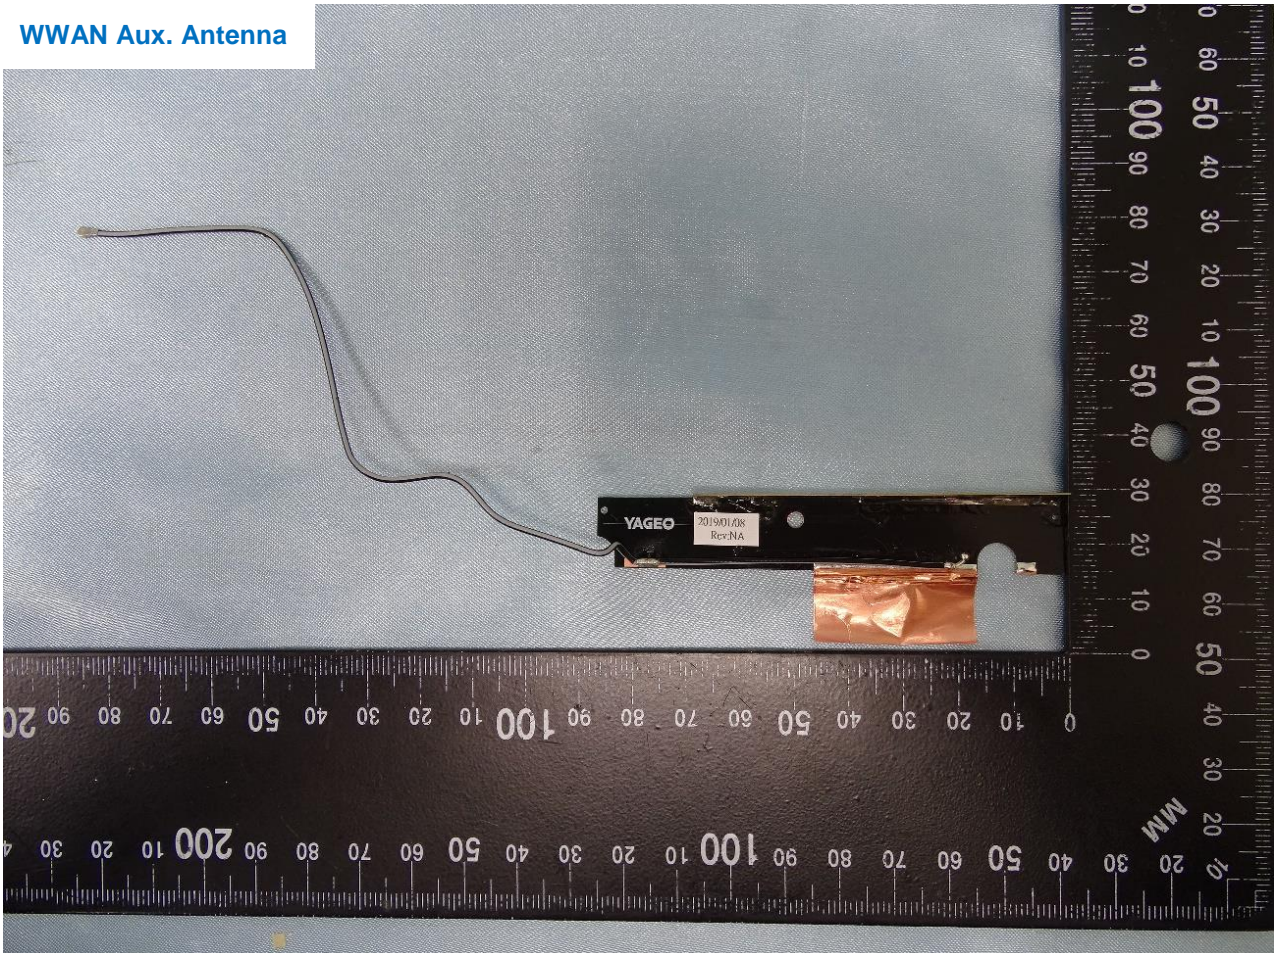

Brand Name: Zebra / Model Name: RTL10B1

Brand Name: Zebra / Model Name: RTL10B1

Brand Name: Zebra / Model Name: RTL10B1

ECTW 19/01/19

Brand Name: Zebra / Model Name: RTL10B1

For Sample 1, 2

WWAN Main Antenna

Brand Name: Zebra / Model Name: RTL10B1

Brand Name: Zebra / Model Name: RTL10B1

Brand Name: Zebra / Model Name: RTL10B1

Brand Name: Zebra / Model Name: RTL10B1

WWAN Aux. Antenna

Brand Name: Zebra / Model Name: RTL10B1

Brand Name: Zebra / Model Name: RTL10B1

Brand Name: Zebra / Model Name: RTL10B1

Brand Name: Zebra / Model Name: RTL10B1

Bluetooth and WLAN Main Antenna