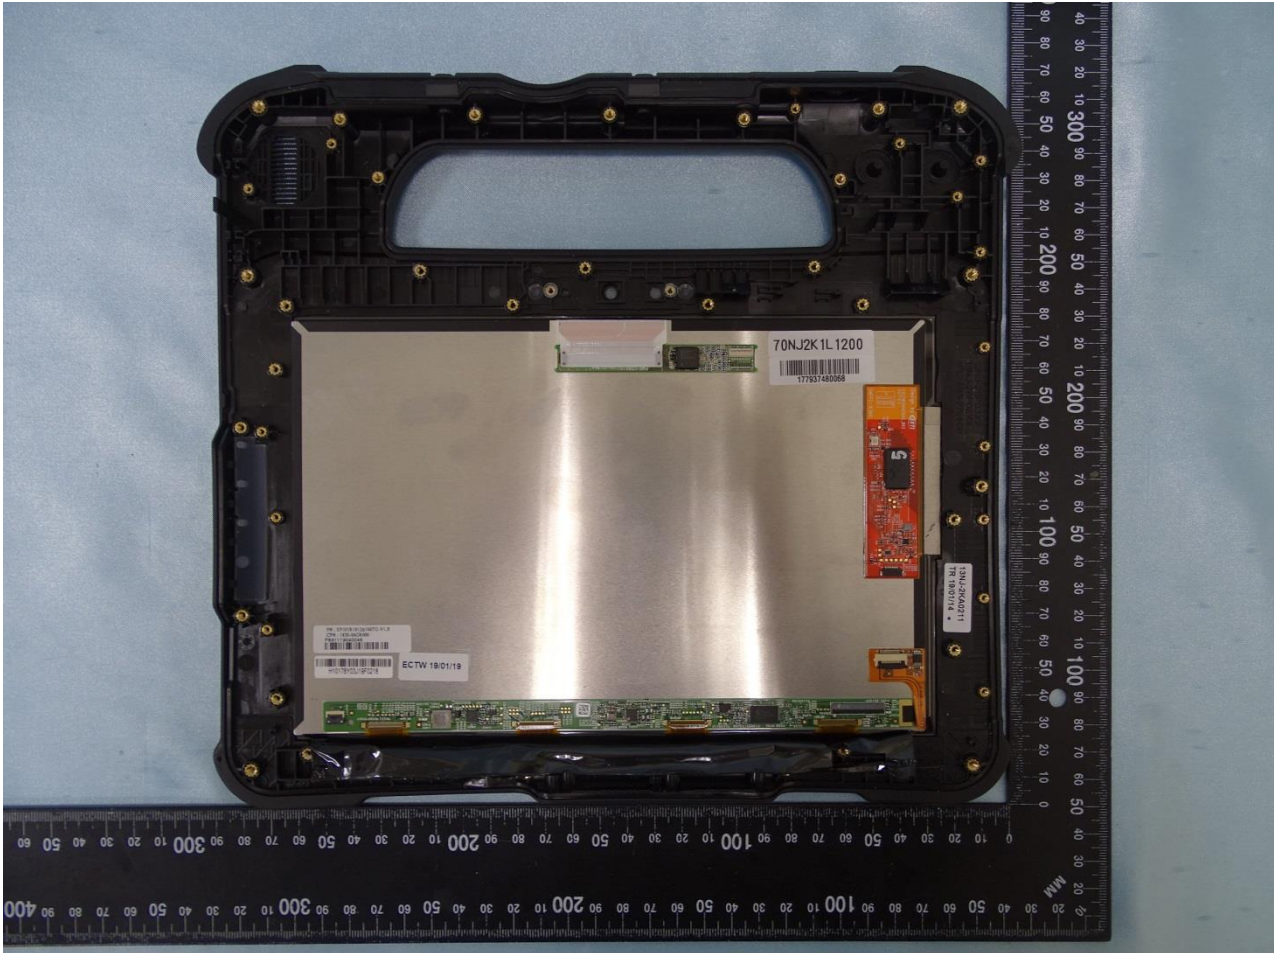

Brand Name: Zebra / Model Name: RTL10B1

Brand Name: Zebra / Model Name: RTL10B1

Brand Name: Zebra / Model Name: RTL10B1

Brand Name: Zebra / Model Name: RTL10B1

Brand Name: Zebra / Model Name: RTL10B1

Brand Name: Zebra / Model Name: RTL10B1

Brand Name: Zebra / Model Name: RTL10B1

Brand Name: Zebra / Model Name: RTL10B1

Brand Name: Zebra / Model Name: RTL10B1

ECTW 19/01/19

Brand Name: Zebra / Model Name: RTL10B1

For Sample 1, 2

WWAN Main Antenna