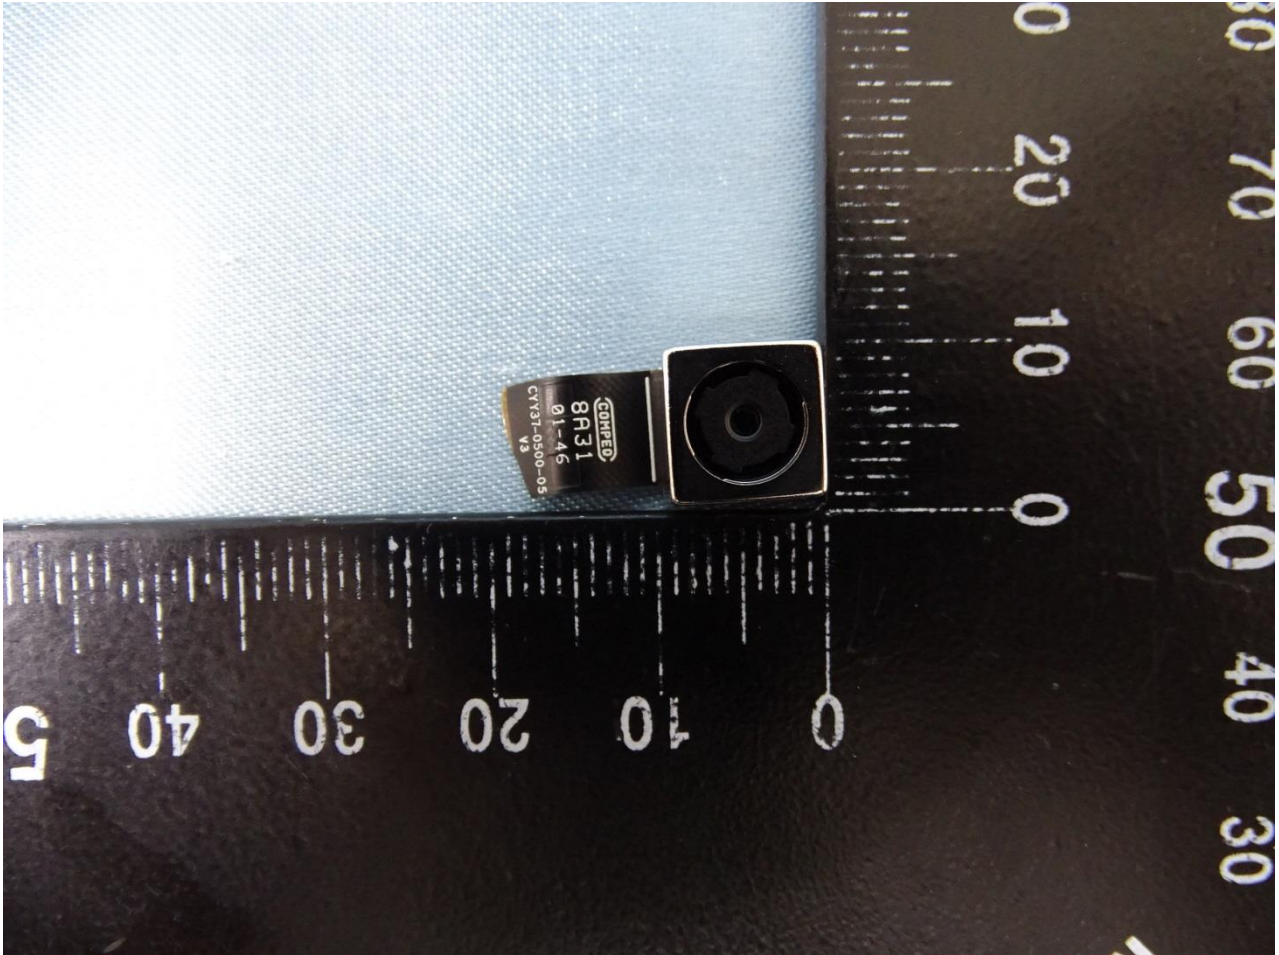

### 3. Internal Photograph of EUT

Brand Name: Zebra / Model Name: RTL10B1

For Sample 1, 2

Brand Name: Zebra / Model Name: RTL10B1

For Sample 3, 4, 5

Brand Name: Zebra / Model Name: RTL10B1

For Sample 1, 2

Brand Name: Zebra / Model Name: RTL10B1

Brand Name: Zebra / Model Name: RTL10B1

Brand Name: Zebra / Model Name: RTL10B1

Brand Name: Zebra / Model Name: RTL10B1

Brand Name: Zebra / Model Name: RTL10B1

Brand Name: Zebra / Model Name: RTL10B1

Brand Name: Zebra / Model Name: RTL10B1