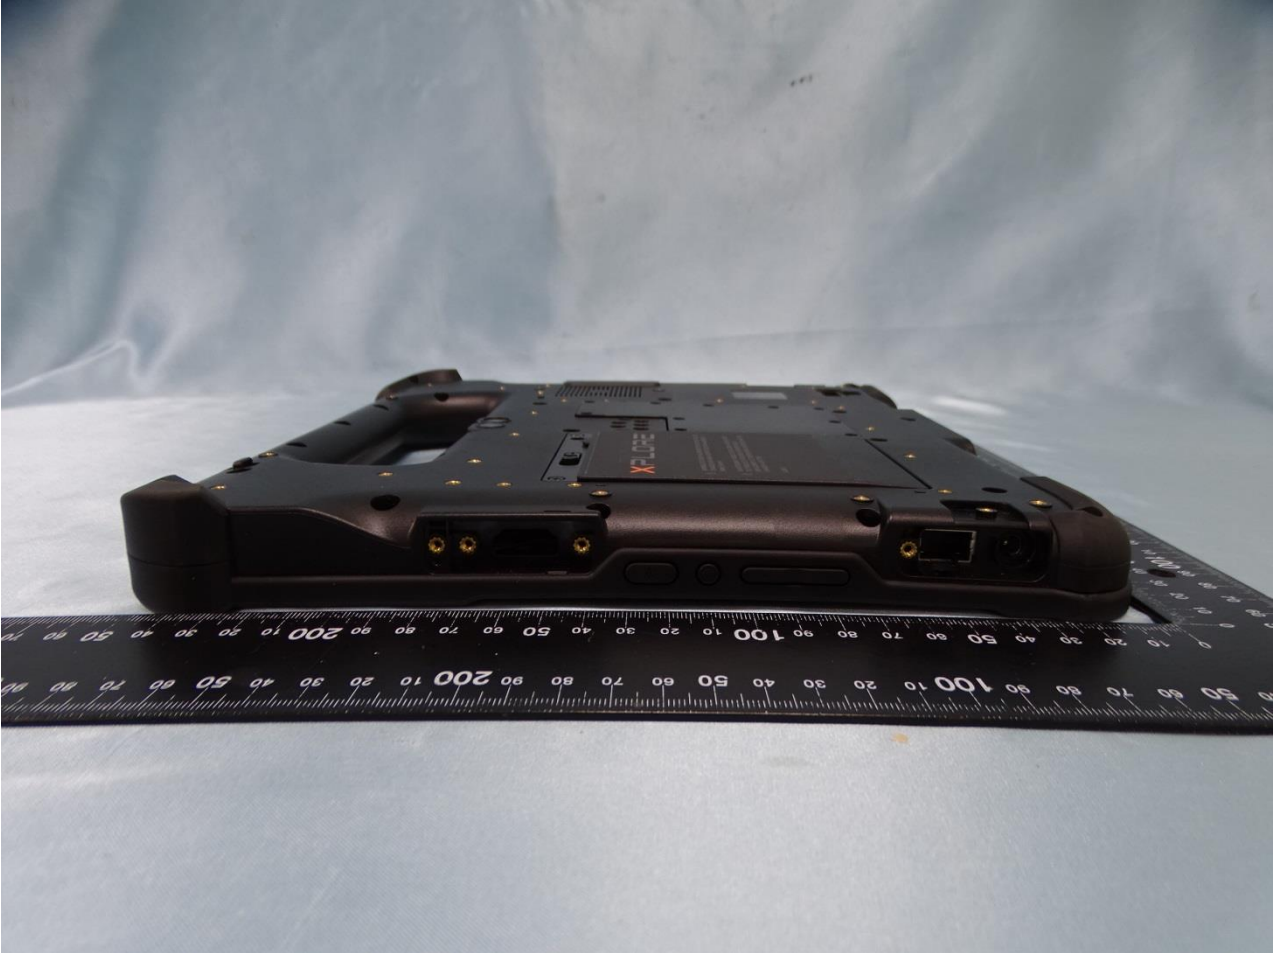

Brand Name: Zebra / Model Name: RTL10B1

Brand Name: Zebra / Model Name: RTL10B1

Brand Name: Zebra / Model Name: RTL10B1

## 2. Photograph of Accessory

Brand Name: Zebra / Model Name: RTL10B1

Specification of Accessory		
AC Adapter	Brand Name	Delta
	Model Name	ADP-65JH HB
Spare Standard Battery 36Whr	Brand Name	XPLORE
	Model Name	XLBM1
Internal Battery	Brand Name	XPLORE
	Model Name	BATZSX01L1
Keyboard dock	Brand Name	XPLORE
	Model Name	LX-KB
Touch Pen	Brand Name	WACOM
	Model Name	CP-903-05B-2
Touch Pen	Brand Name	EMPIA
	Model Name	EPNB-8C1000-000040820A01
Touch Pen	Brand Name	HAO SHUAN
	Model Name	440007
Power Cable	Brand Name	NA
	Model Name	NA
	Signal Line	1.8 meter non-shielded cable, without ferrite core