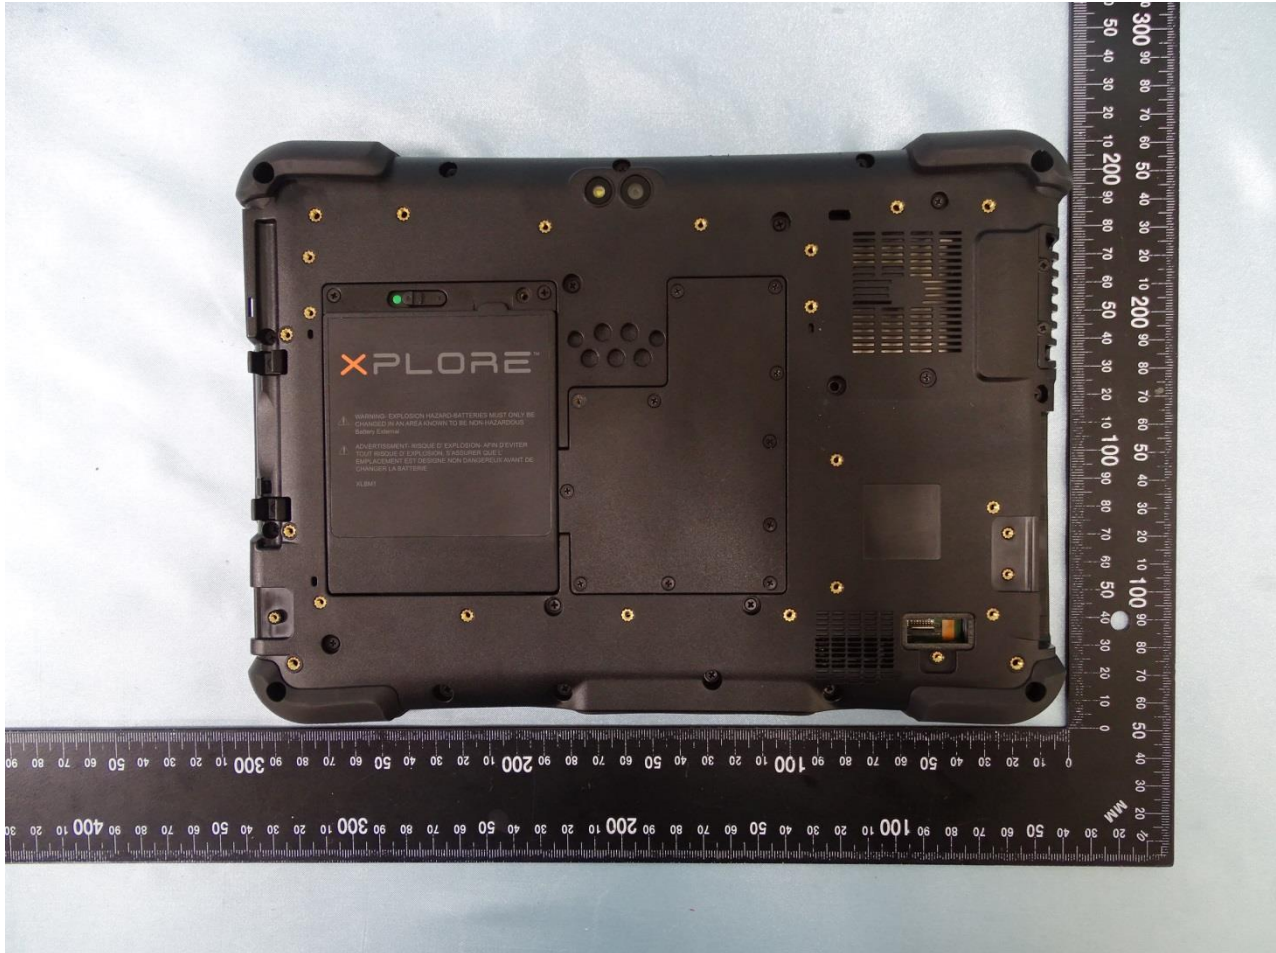

**1. External Photograph of EUT**

**Brand Name: Zebra / Model Name: RTL10B1**

For Sample 1, 2

Brand Name: Zebra / Model Name: RTL10B1

Brand Name: Zebra / Model Name: RTL10B1

Brand Name: Zebra / Model Name: RTL10B1

Brand Name: Zebra / Model Name: RTL10B1

Brand Name: Zebra / Model Name: RTL10B1

Brand Name: Zebra / Model Name: RTL10B1

For Sample 3, 4, 5

Brand Name: Zebra / Model Name: RTL10B1

Brand Name: Zebra / Model Name: RTL10B1

Brand Name: Zebra / Model Name: RTL10B1

Brand Name: Zebra / Model Name: RTL10B1

Brand Name: Zebra / Model Name: RTL10B1

## 2. Photograph of Accessory

Brand Name: Zebra / Model Name: RTL10B1

Specification of Accessory		
AC Adapter	Brand Name	Delta
	Model Name	ADP-65JH HB
Spare Standard Battery 36Whr	Brand Name	XPLORE
	Model Name	XLBM1
Internal Battery	Brand Name	XPLORE
	Model Name	BATZSX01L1
Keyboard dock	Brand Name	XPLORE
	Model Name	LX-KB
Touch Pen	Brand Name	WACOM
	Model Name	CP-903-05B-2
Touch Pen	Brand Name	EMPIA
	Model Name	EPNB-8C1000-000040820A01
Touch Pen	Brand Name	HAO SHUAN
	Model Name	440007
Power Cable	Brand Name	NA
	Model Name	NA
	Signal Line	1.8 meter non-shielded cable, without ferrite core