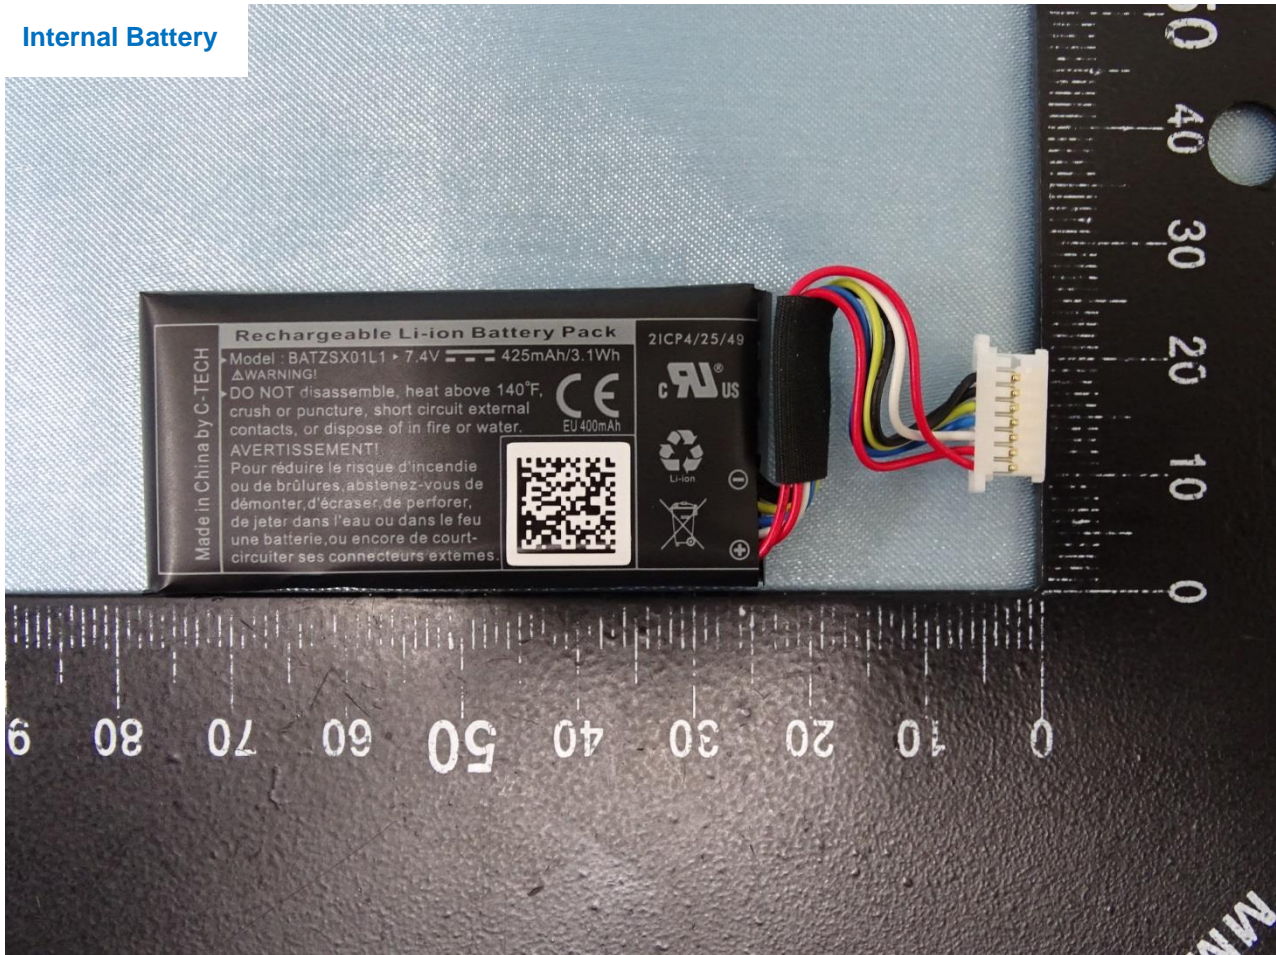

Brand Name: Zebra / Model Name: RTL10B1

Internal Battery