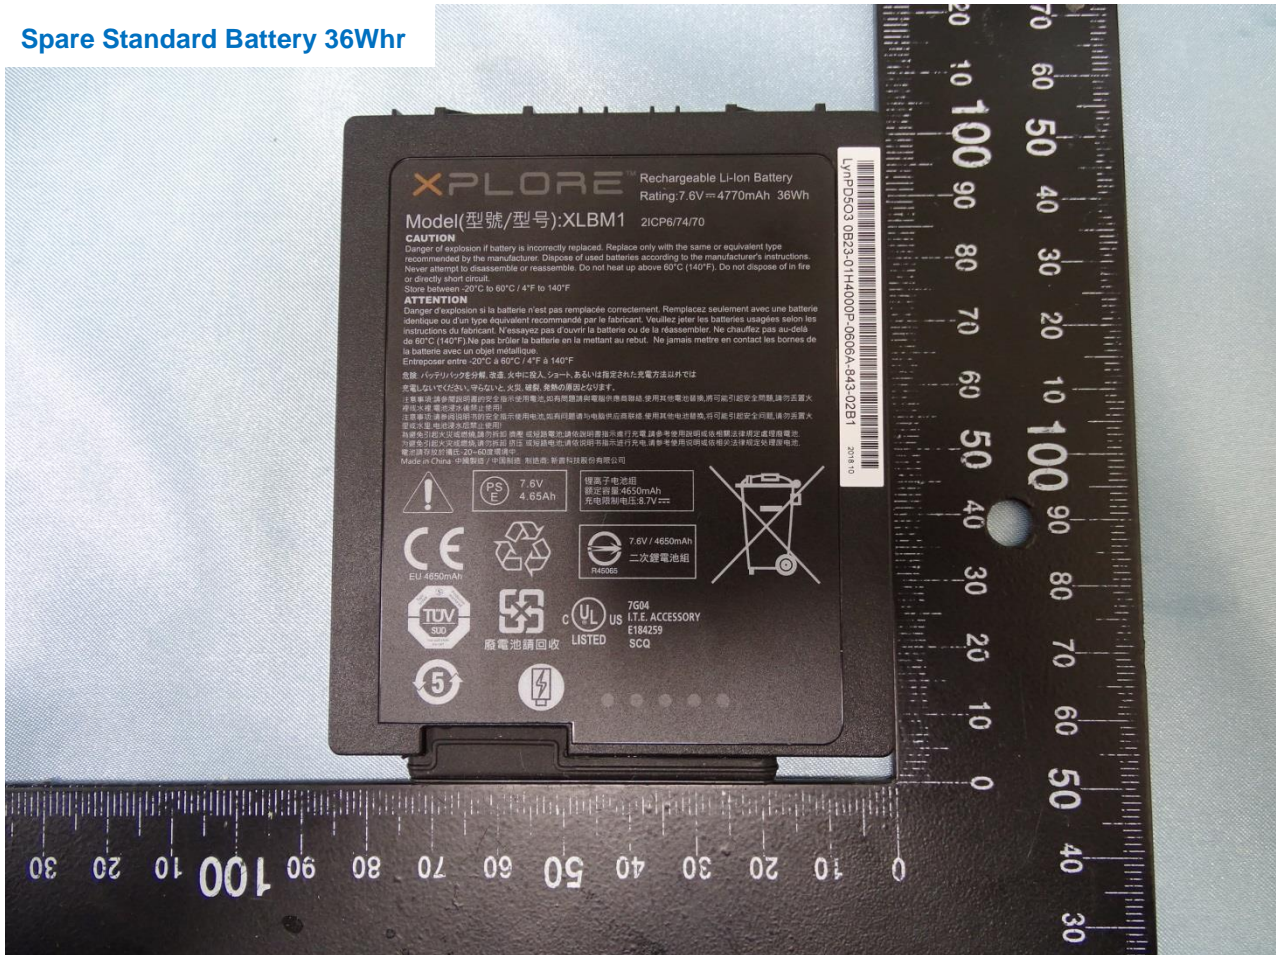

Brand Name: Zebra / Model Name: RTL10B1

Spare Standard Battery 36Whr