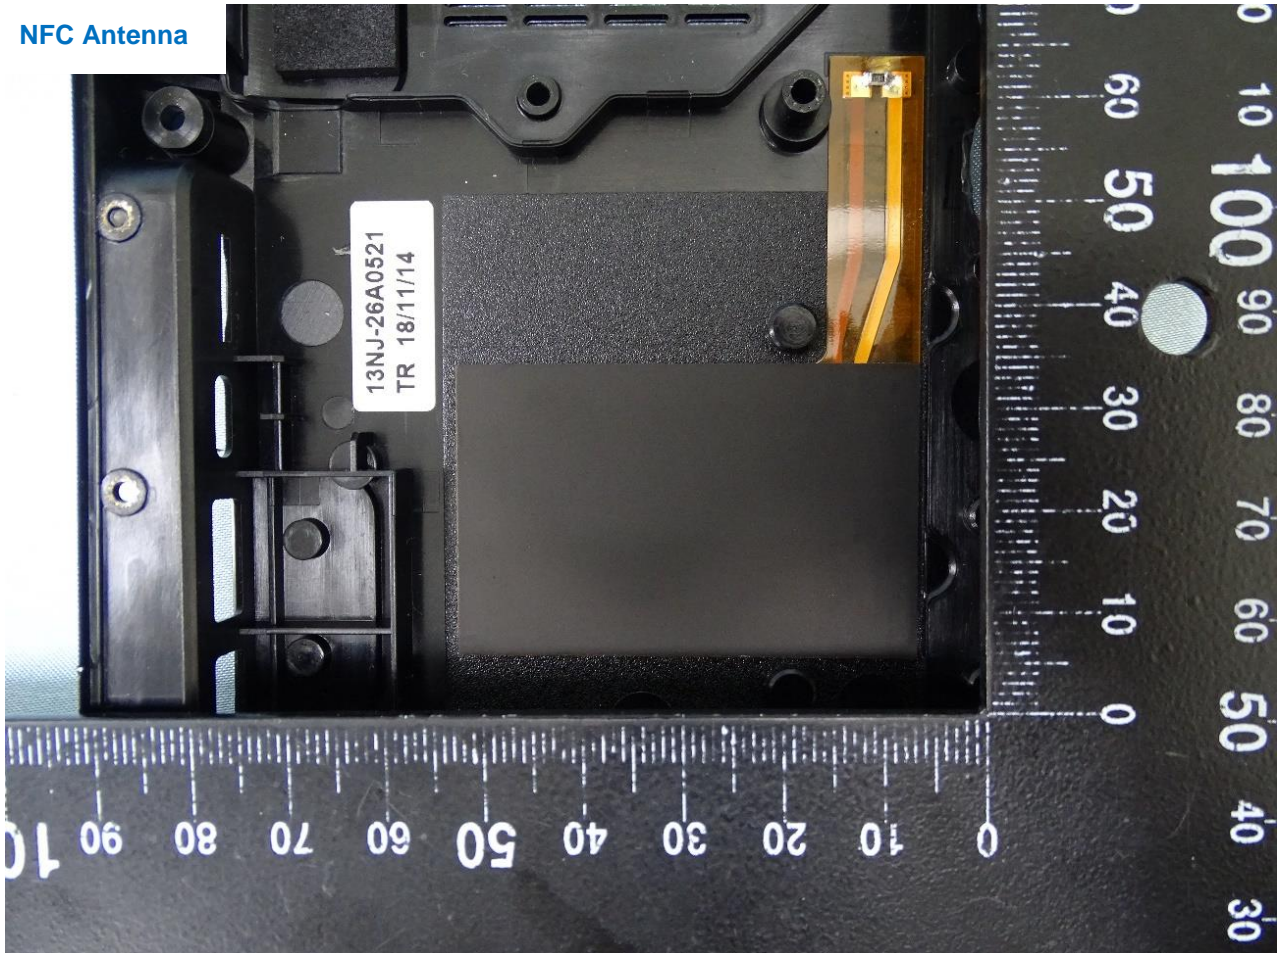

Brand Name: Zebra / Model Name: RTL10B1

WLAN Aux. Antenna

Brand Name: Zebra / Model Name: RTL10B1

Brand Name: Zebra / Model Name: RTL10B1

NFC Antenna

Brand Name: Zebra / Model Name: RTL10B1

GPS Antenna

Brand Name: Zebra / Model Name: RTL10B1