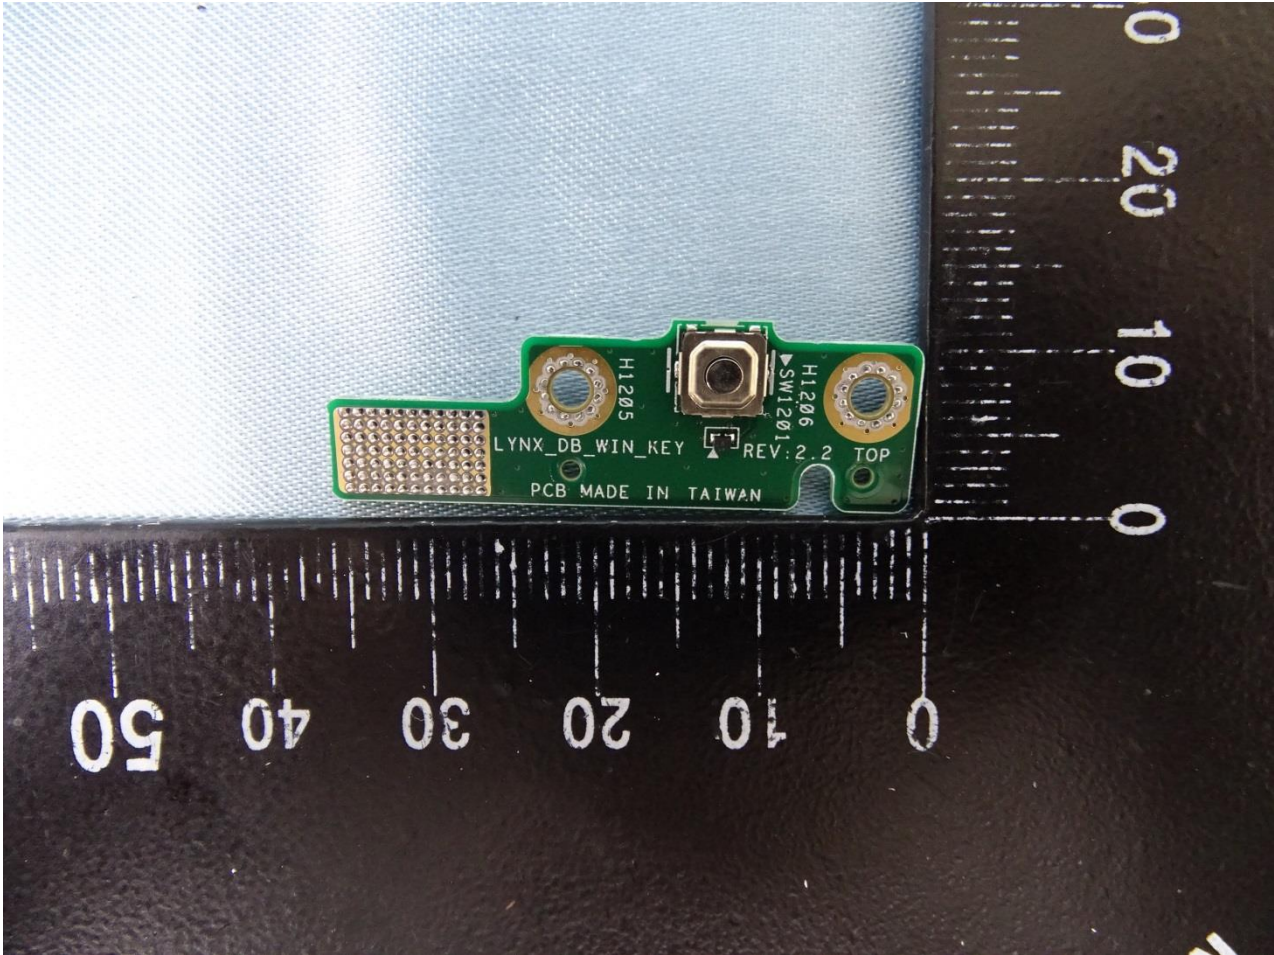

Brand Name: Zebra / Model Name: RTL10B1

Brand Name: Zebra / Model Name: RTL10B1

Brand Name: Zebra / Model Name: RTL10B1

Brand Name: Zebra / Model Name: RTL10B1

Brand Name: Zebra / Model Name: RTL10B1

Brand Name: Zebra / Model Name: RTL10B1

Brand Name: Zebra / Model Name: RTL10B1

Brand Name: Zebra / Model Name: RTL10B1

Brand Name: Zebra / Model Name: RTL10B1

ECTW 19/01/19

Brand Name: Zebra / Model Name: RTL10B1

For Sample 1, 2

WWAN Main Antenna

Brand Name: Zebra / Model Name: RTL10B1

Brand Name: Zebra / Model Name: RTL10B1

Brand Name: Zebra / Model Name: RTL10B1

Brand Name: Zebra / Model Name: RTL10B1

WWAN Aux. Antenna

Brand Name: Zebra / Model Name: RTL10B1