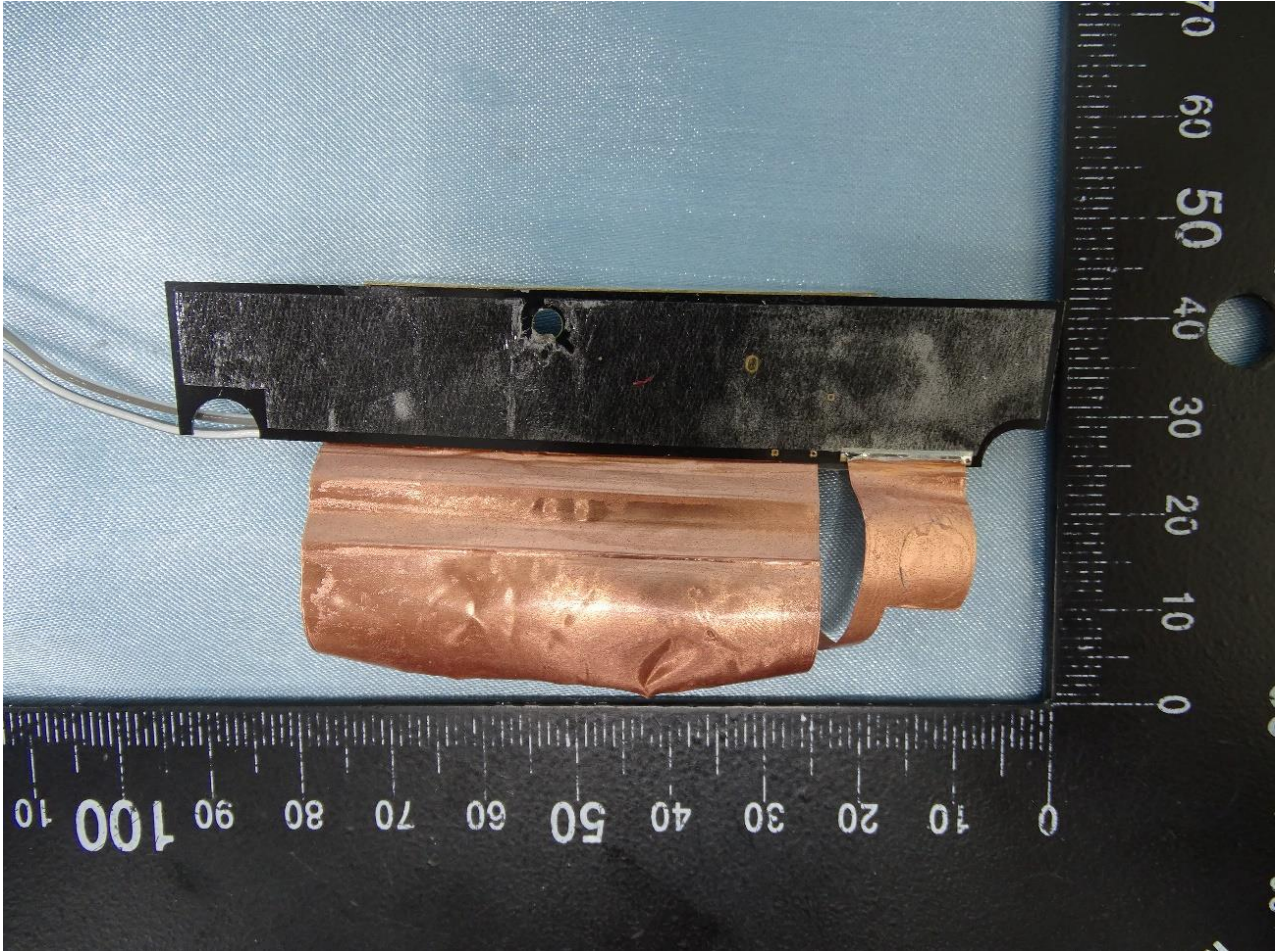

Brand Name: Zebra / Model Name: RTL10B1

Brand Name: Zebra / Model Name: RTL10B1

Brand Name: Zebra / Model Name: RTL10B1

ECTW 19/01/19

Brand Name: Zebra / Model Name: RTL10B1

For Sample 1, 2

WWAN Main Antenna

Brand Name: Zebra / Model Name: RTL10B1

Brand Name: Zebra / Model Name: RTL10B1

Brand Name: Zebra / Model Name: RTL10B1

Brand Name: Zebra / Model Name: RTL10B1

WWAN Aux. Antenna

Brand Name: Zebra / Model Name: RTL10B1

Brand Name: Zebra / Model Name: RTL10B1

Brand Name: Zebra / Model Name: RTL10B1

Brand Name: Zebra / Model Name: RTL10B1

Bluetooth and WLAN Main Antenna