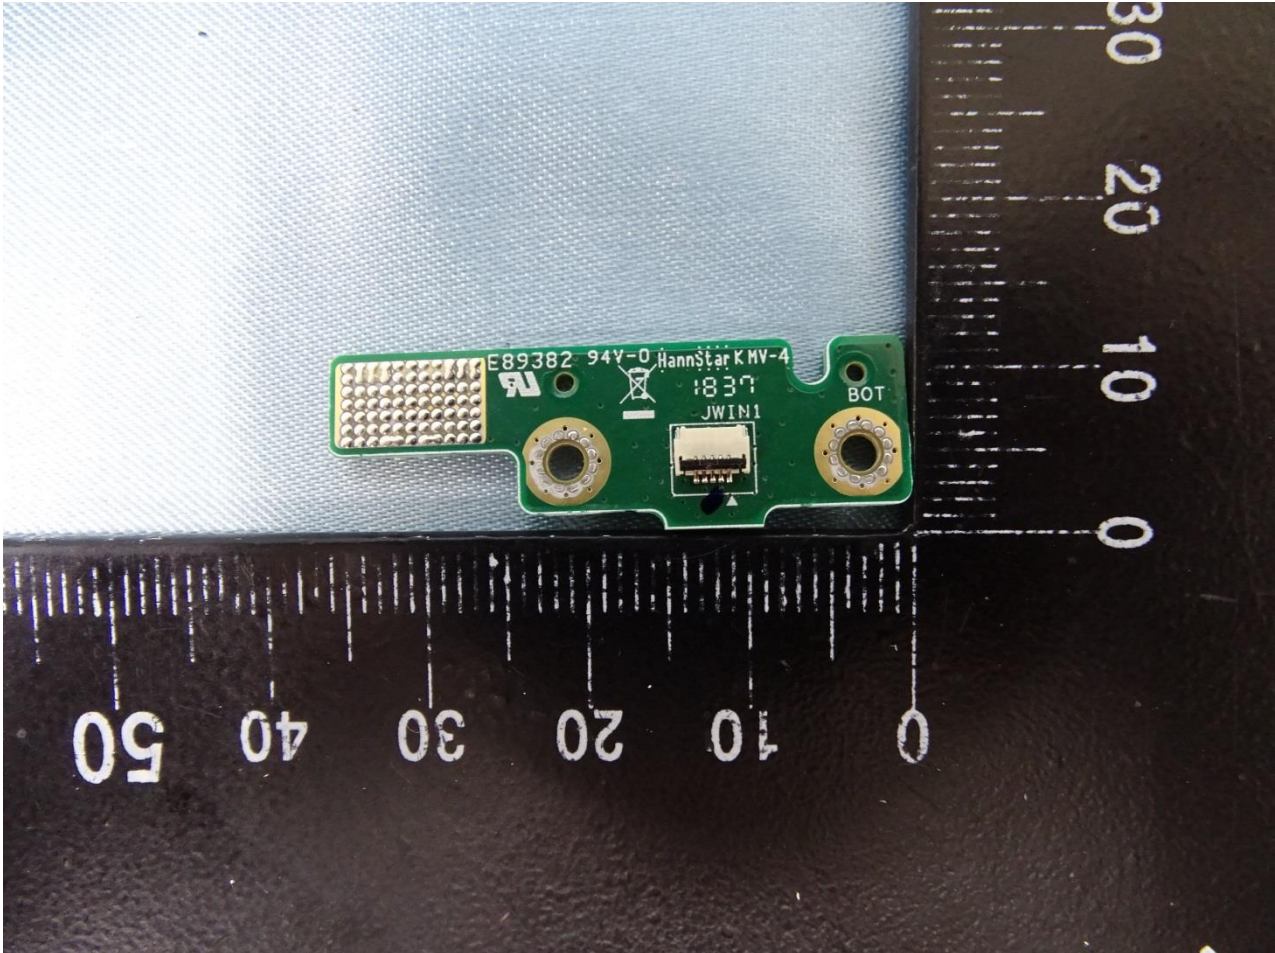

Brand Name: Zebra / Model Name: RTL10B1

Brand Name: Zebra / Model Name: RTL10B1

Brand Name: Zebra / Model Name: RTL10B1

Brand Name: Zebra / Model Name: RTL10B1

Brand Name: Zebra / Model Name: RTL10B1

Brand Name: Zebra / Model Name: RTL10B1

Brand Name: Zebra / Model Name: RTL10B1

Brand Name: Zebra / Model Name: RTL10B1

Brand Name: Zebra / Model Name: RTL10B1

ECTW 19/01/19

Brand Name: Zebra / Model Name: RTL10B1

For Sample 1, 2

WWAN Main Antenna

Brand Name: Zebra / Model Name: RTL10B1

Brand Name: Zebra / Model Name: RTL10B1

Brand Name: Zebra / Model Name: RTL10B1

Brand Name: Zebra / Model Name: RTL10B1

WWAN Aux. Antenna

Brand Name: Zebra / Model Name: RTL10B1