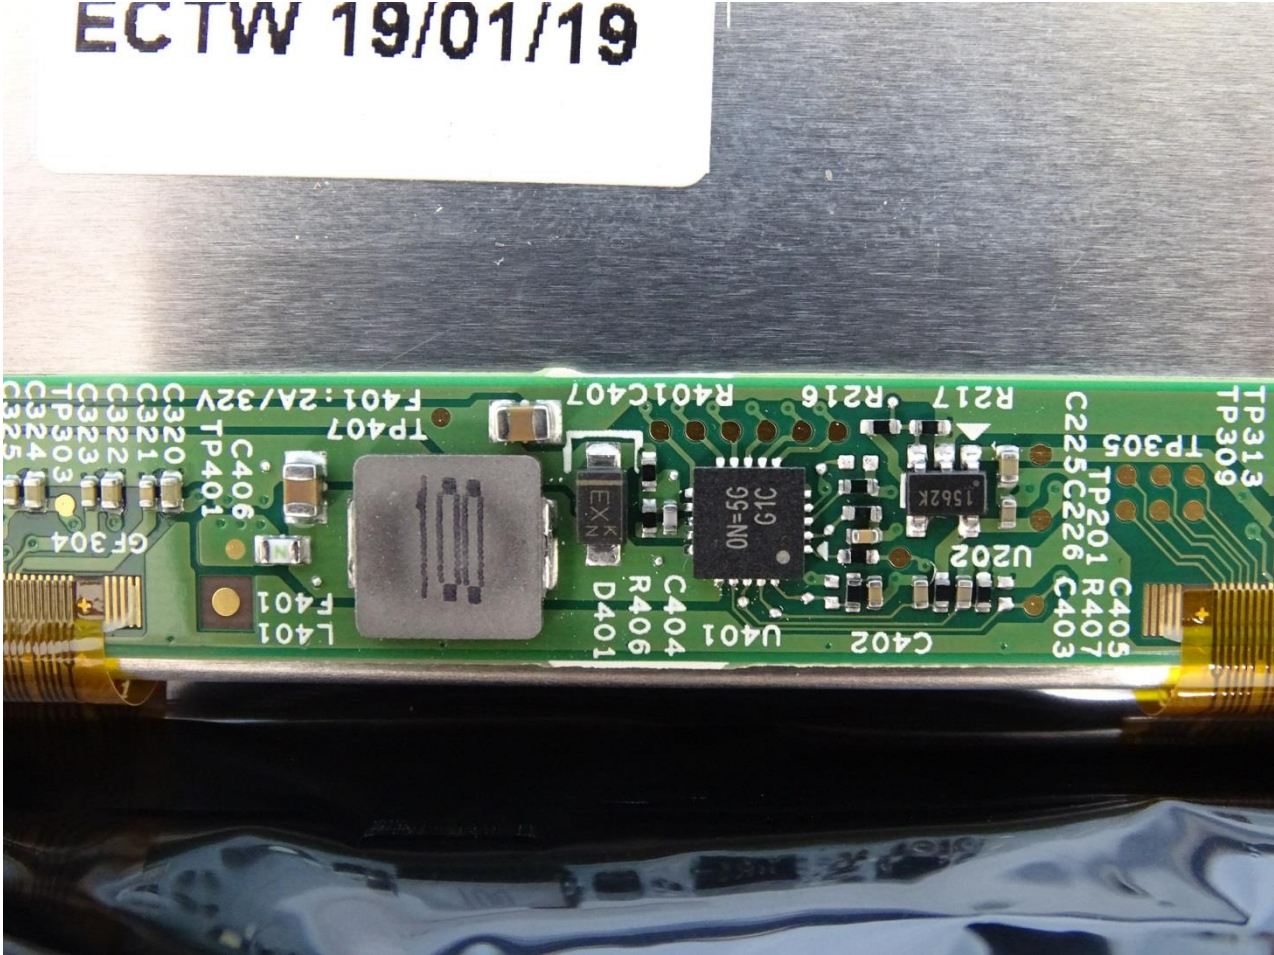

Brand Name: Zebra / Model Name: RTL10B1

Brand Name: Zebra / Model Name: RTL10B1

Brand Name: Zebra / Model Name: RTL10B1

Brand Name: Zebra / Model Name: RTL10B1

Brand Name: Zebra / Model Name: RTL10B1

Brand Name: Zebra / Model Name: RTL10B1

Brand Name: Zebra / Model Name: RTL10B1

Brand Name: Zebra / Model Name: RTL10B1

Brand Name: Zebra / Model Name: RTL10B1

ECTW 19/01/19

Brand Name: Zebra / Model Name: RTL10B1

For Sample 1, 2

WWAN Main Antenna

Brand Name: Zebra / Model Name: RTL10B1

Brand Name: Zebra / Model Name: RTL10B1

Brand Name: Zebra / Model Name: RTL10B1

Brand Name: Zebra / Model Name: RTL10B1

WWAN Aux. Antenna

Brand Name: Zebra / Model Name: RTL10B1