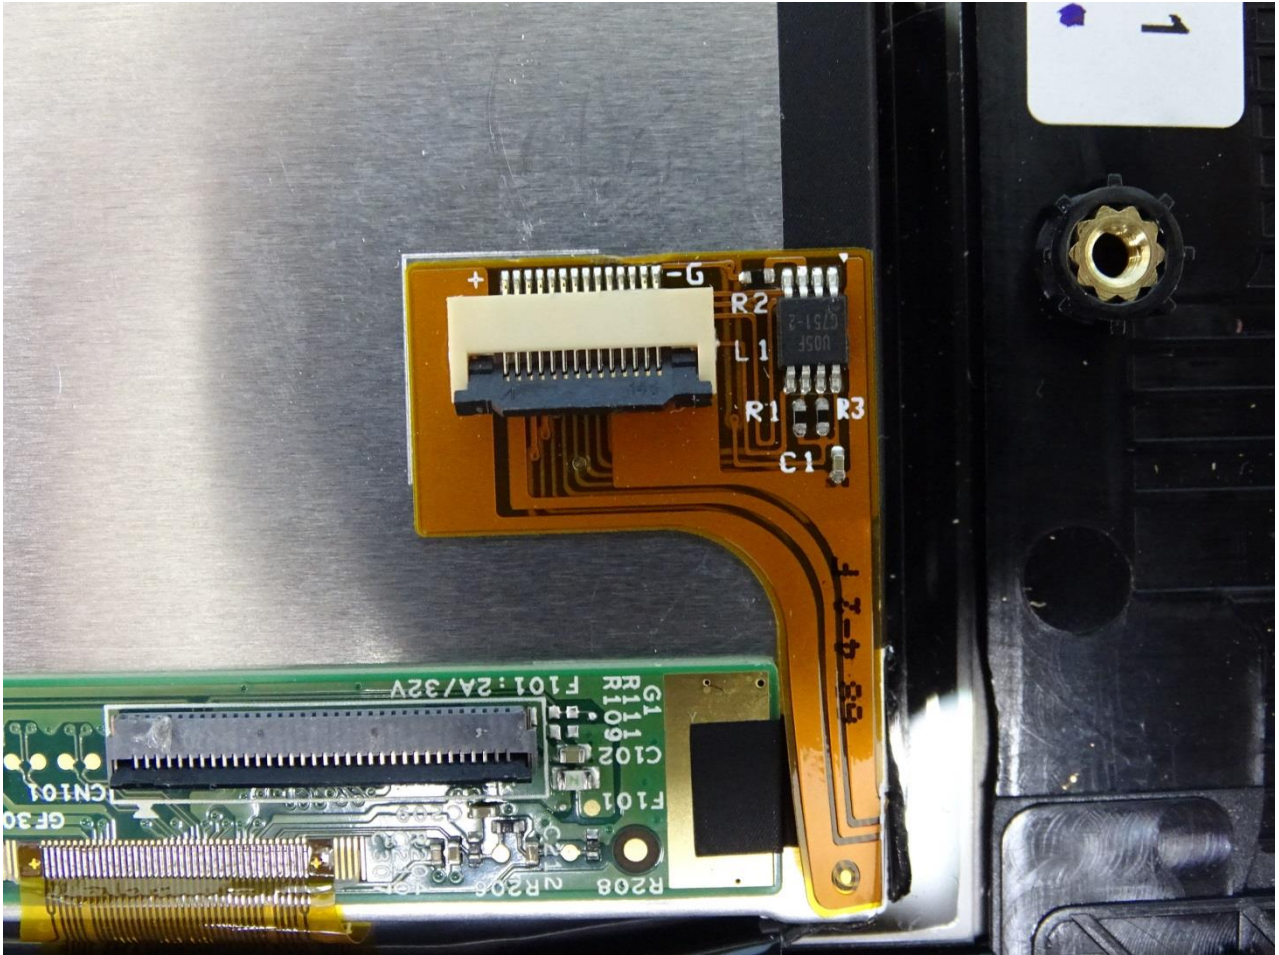

Brand Name: Zebra / Model Name: RTL10B1

Brand Name: Zebra / Model Name: RTL10B1

Brand Name: Zebra / Model Name: RTL10B1

Brand Name: Zebra / Model Name: RTL10B1

Brand Name: Zebra / Model Name: RTL10B1

Brand Name: Zebra / Model Name: RTL10B1

Brand Name: Zebra / Model Name: RTL10B1

Brand Name: Zebra / Model Name: RTL10B1

Brand Name: Zebra / Model Name: RTL10B1

ECTW 19/01/19

Brand Name: Zebra / Model Name: RTL10B1

For Sample 1, 2

WWAN Main Antenna

Brand Name: Zebra / Model Name: RTL10B1

Brand Name: Zebra / Model Name: RTL10B1

Brand Name: Zebra / Model Name: RTL10B1

Brand Name: Zebra / Model Name: RTL10B1

WWAN Aux. Antenna

Brand Name: Zebra / Model Name: RTL10B1