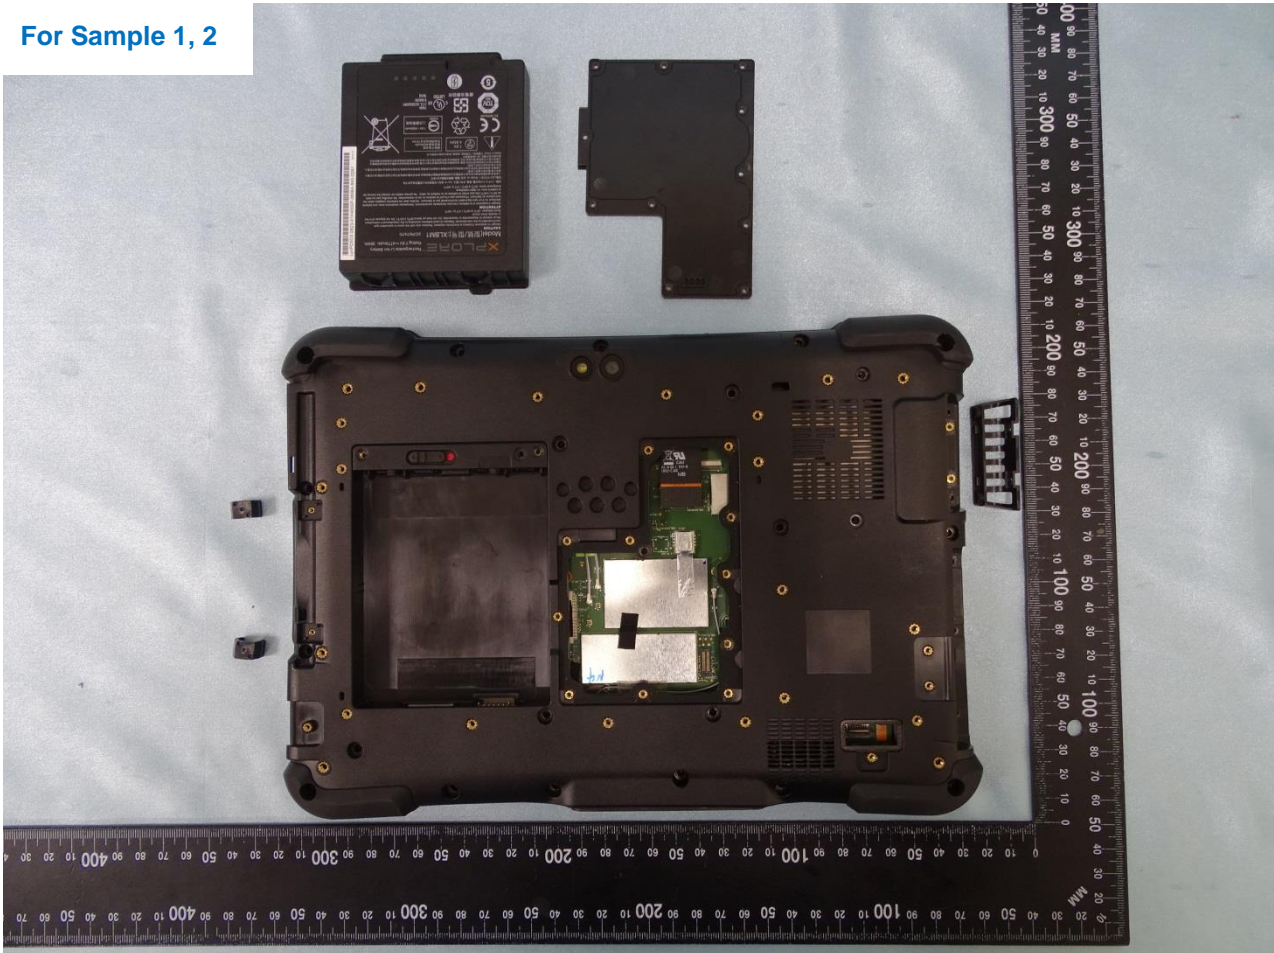

3. Internal Photograph of EUT

Brand Name: Zebra / Model Name: RTL10B1

For Sample 1, 2

Brand Name: Zebra / Model Name: RTL10B1

For Sample 3, 4, 5

Brand Name: Zebra / Model Name: RTL10B1

For Sample 1, 2

Brand Name: Zebra / Model Name: RTL10B1

Brand Name: Zebra / Model Name: RTL10B1

Brand Name: Zebra / Model Name: RTL10B1

Brand Name: Zebra / Model Name: RTL10B1

Brand Name: Zebra / Model Name: RTL10B1

Brand Name: Zebra / Model Name: RTL10B1

Brand Name: Zebra / Model Name: RTL10B1