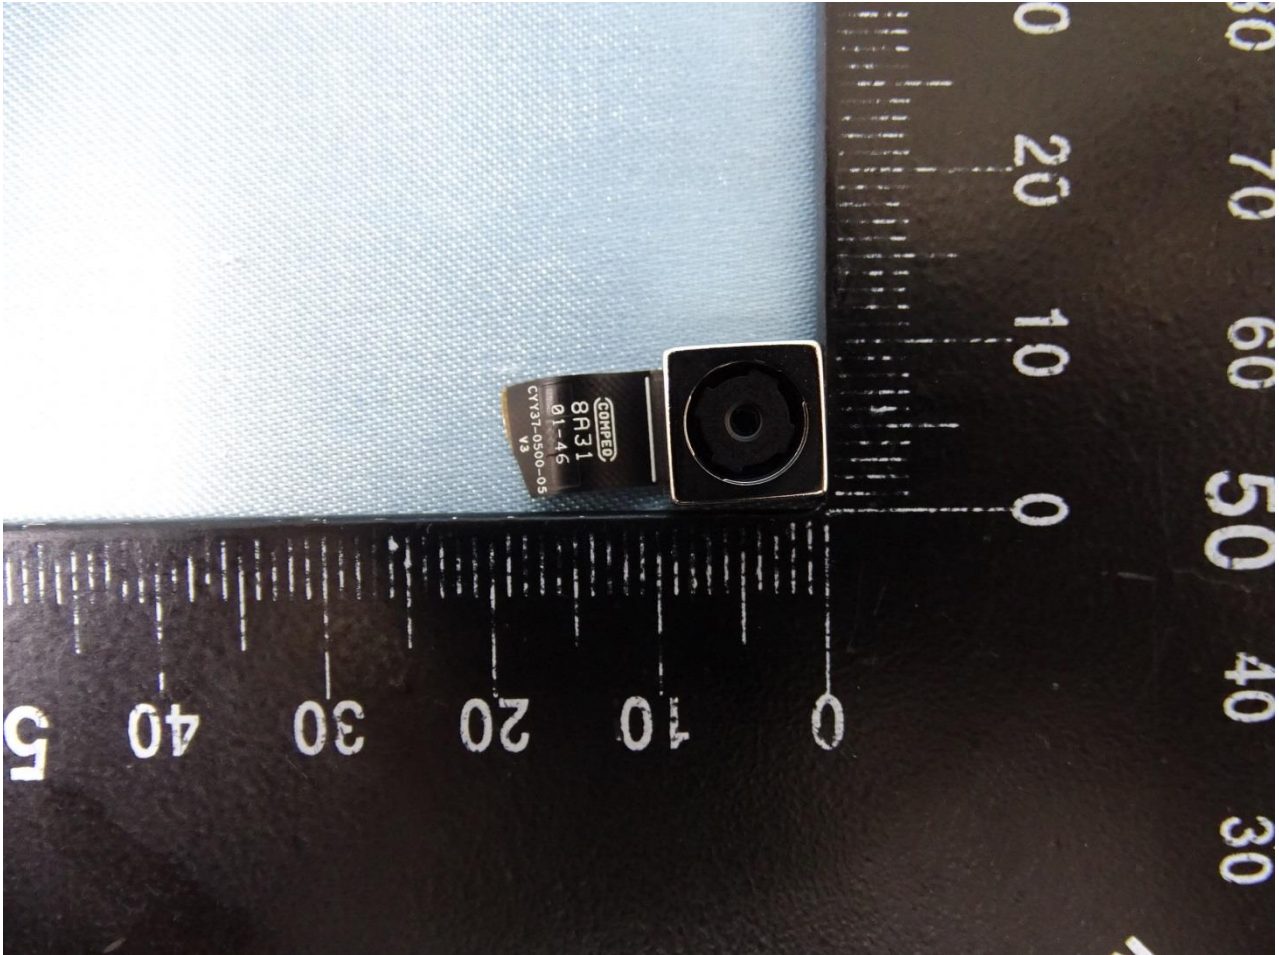

3. Internal Photograph of EUT

Brand Name: Zebra / Model Name: RTL10B1

For Sample 1, 2

Brand Name: Zebra / Model Name: RTL10B1

For Sample 3, 4, 5

Brand Name: Zebra / Model Name: RTL10B1

For Sample 1, 2

Brand Name: Zebra / Model Name: RTL10B1

Brand Name: Zebra / Model Name: RTL10B1

Brand Name: Zebra / Model Name: RTL10B1

Brand Name: Zebra / Model Name: RTL10B1

Brand Name: Zebra / Model Name: RTL10B1

Brand Name: Zebra / Model Name: RTL10B1

Brand Name: Zebra / Model Name: RTL10B1