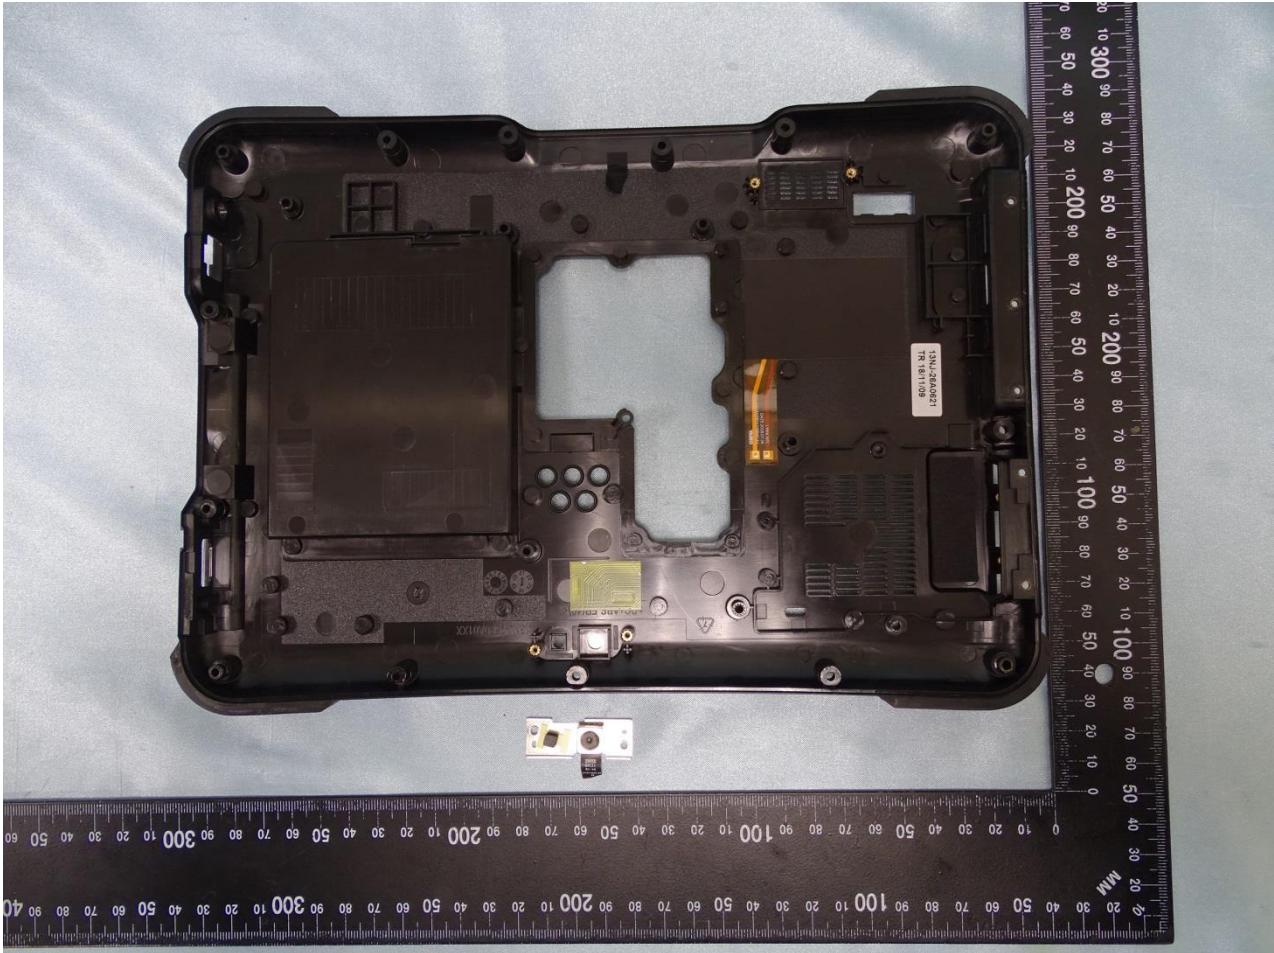

3. Internal Photograph of EUT

Brand Name: Zebra / Model Name: RTL10B1

For Sample 1, 2

Brand Name: Zebra / Model Name: RTL10B1

For Sample 3, 4, 5

Brand Name: Zebra / Model Name: RTL10B1

For Sample 1, 2

Brand Name: Zebra / Model Name: RTL10B1

Brand Name: Zebra / Model Name: RTL10B1

Brand Name: Zebra / Model Name: RTL10B1

Brand Name: Zebra / Model Name: RTL10B1

Brand Name: Zebra / Model Name: RTL10B1

Brand Name: Zebra / Model Name: RTL10B1

Brand Name: Zebra / Model Name: RTL10B1