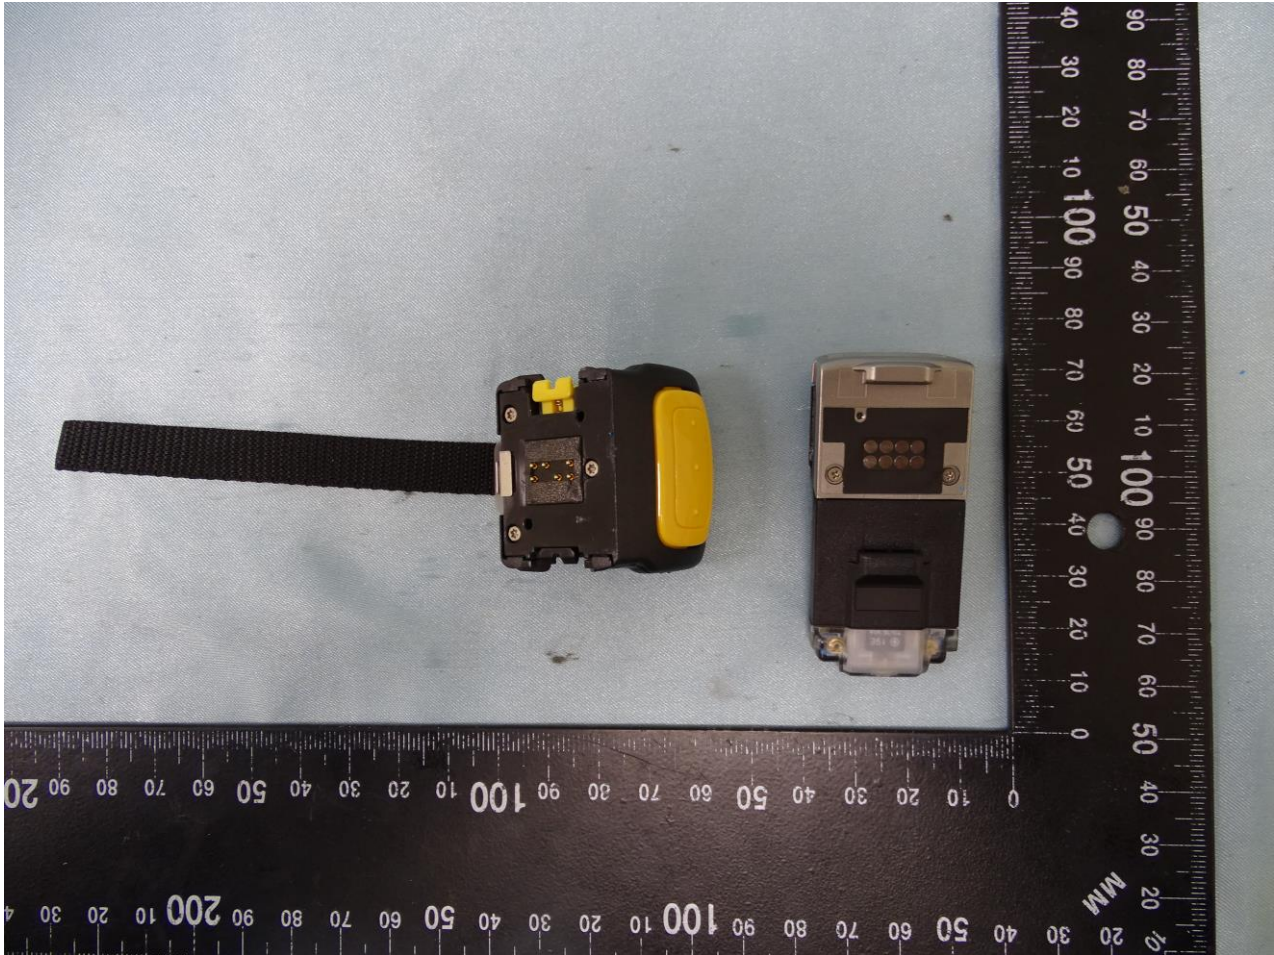

3. Internal Photograph of EUT

Brand Name: Zebra / Model Name: RS5100

SE4770

Brand Name: Zebra / Model Name: RS5100

Brand Name: Zebra / Model Name: RS5100

Brand Name: Zebra / Model Name: RS5100

Brand Name: Zebra / Model Name: RS5100

Brand Name: Zebra / Model Name: RS5100

Brand Name: Zebra / Model Name: RS5100

Brand Name: Zebra / Model Name: RS5100

Brand Name: Zebra / Model Name: RS5100

Brand Name: Zebra / Model Name: RS5100

**Brand Name: Zebra / Model Name: RS5100**

Brand Name: Zebra / Model Name: RS5100

Brand Name: Zebra / Model Name: RS5100

Brand Name: Zebra / Model Name: RS5100

Brand Name: Zebra / Model Name: RS5100

Brand Name: Zebra / Model Name: RS5100

Brand Name: Zebra / Model Name: RS5100