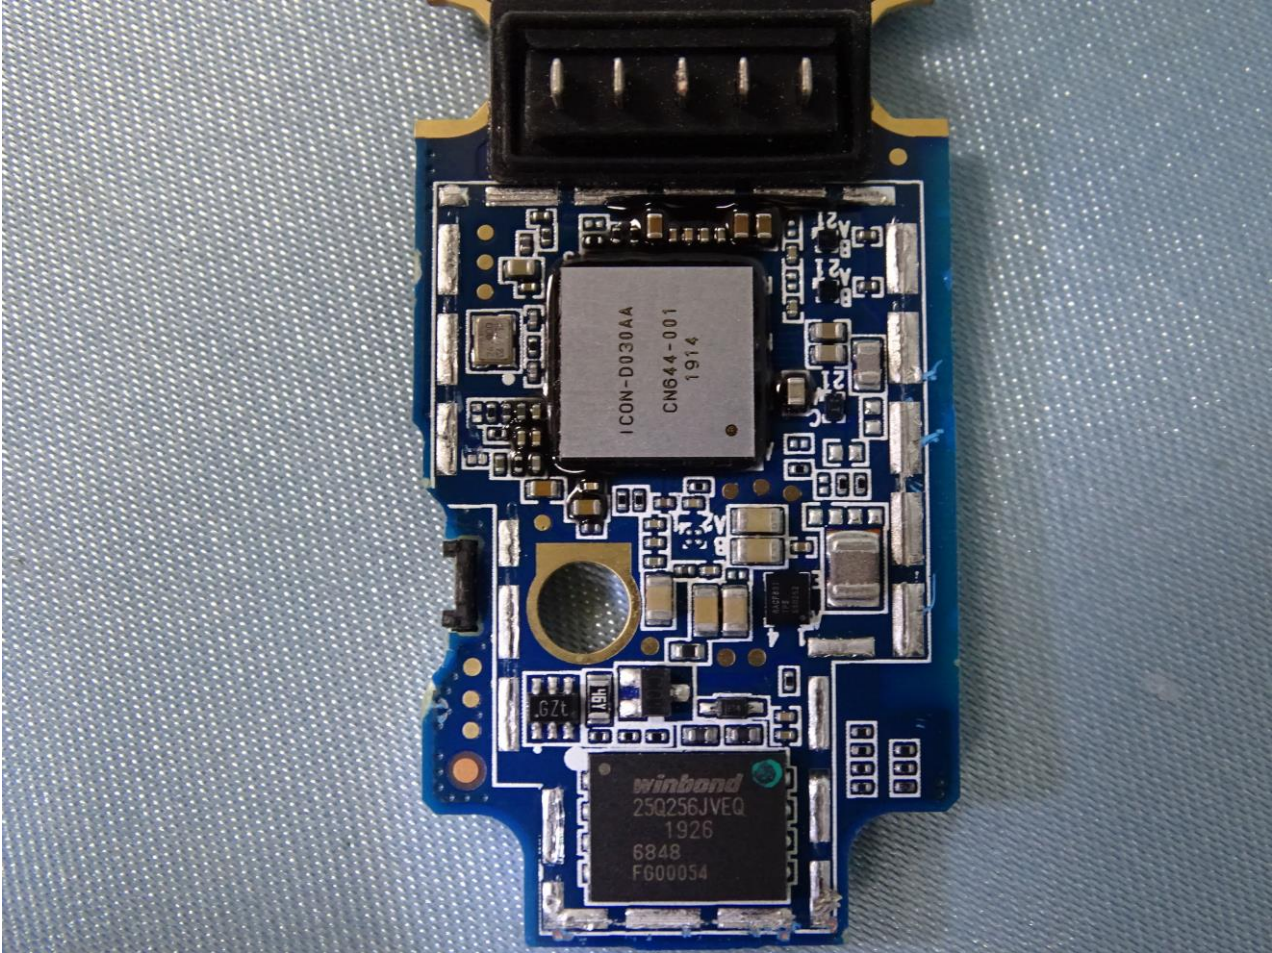

Brand Name: Zebra / Model Name: RS5100

Brand Name: Zebra / Model Name: RS5100

Brand Name: Zebra / Model Name: RS5100

Brand Name: Zebra / Model Name: RS5100

Brand Name: Zebra / Model Name: RS5100

Brand Name: Zebra / Model Name: RS5100

Brand Name: Zebra / Model Name: RS5100

Bluetooth Antenna for SE4710

————THE END————