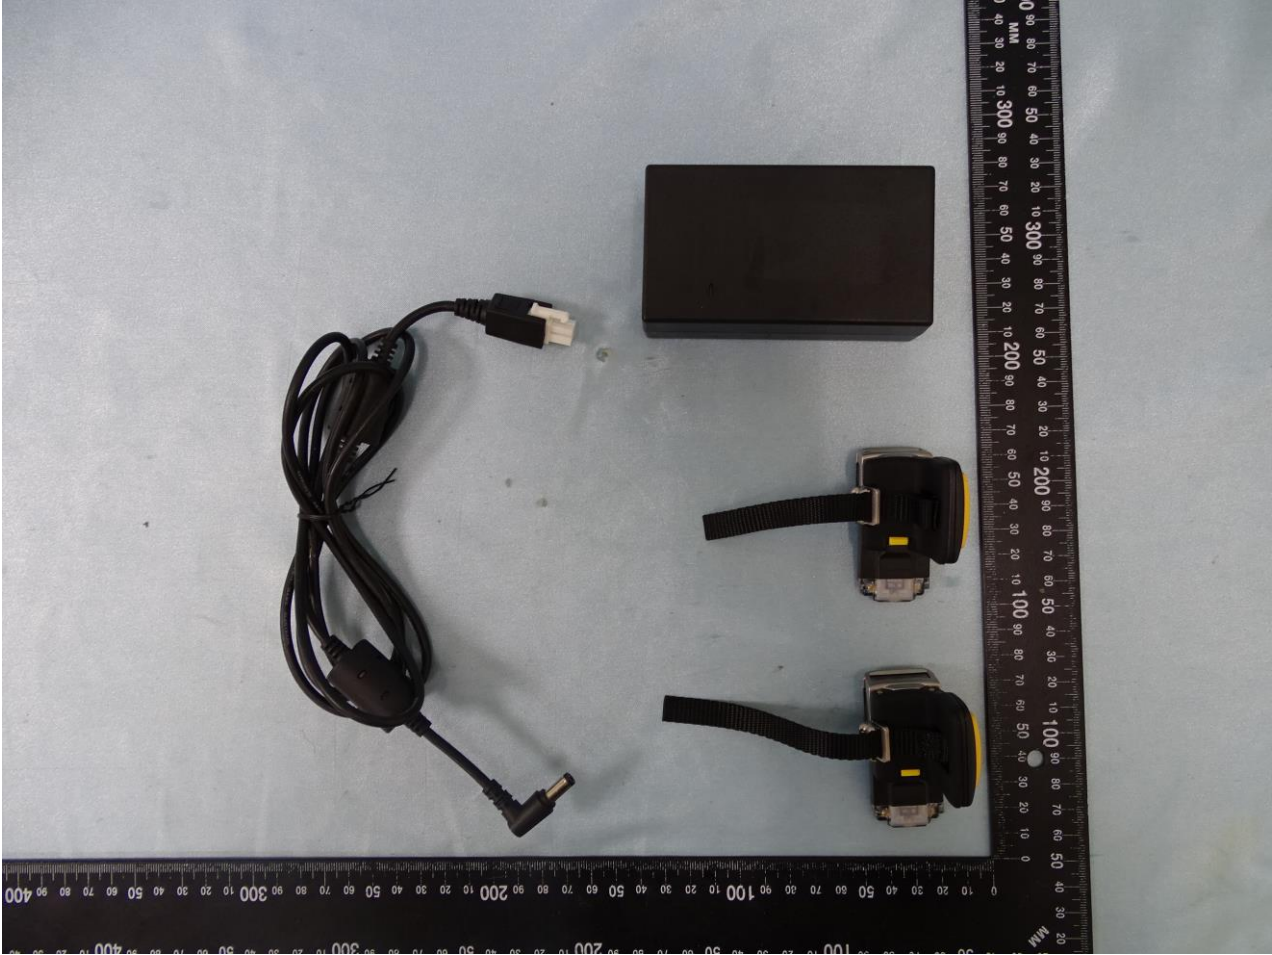

Brand Name: Zebra / Model Name: RS5100

2. Photograph of Accessory

Brand Name: Zebra / Model Name: RS5100

Specification of Accessory		
Battery	Brand Name	Zebra
	Model Name	BT-000397
Power supply(50W)	Brand Name	Zebra
	Part Number	PWR-BGA12V50W0WW
DC Line Cable (50W)	Brand Name	Zebra
	Model Name	CBL-DC-388A1-01

Remark: For accessories equipped with this EUT, please refer to the following photos.

Brand Name: Zebra / Model Name: RS5100

Brand Name: Zebra / Model Name: RS5100

Battery

Brand Name: Zebra / Model Name: RS5100

Power supply (50W)