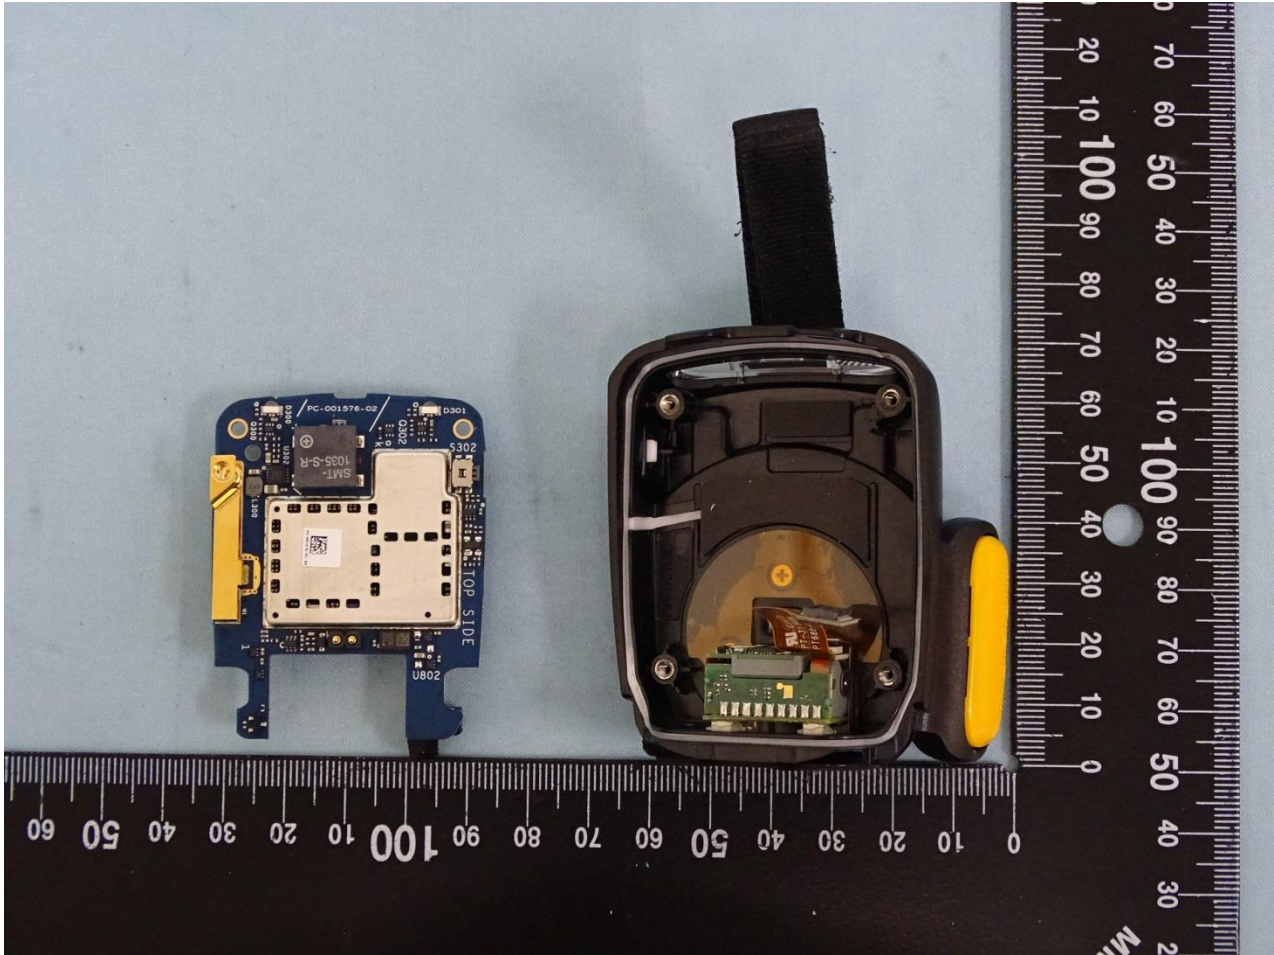

### 3. Internal Photograph of EUT

Brand Name: Zebra / Model Name: RS507X

Brand Name: Zebra / Model Name: RS507X

Brand Name: Zebra / Model Name: RS507X

Brand Name: Zebra / Model Name: RS507X

Brand Name: Zebra / Model Name: RS507X

Brand Name: Zebra / Model Name: RS507X

Brand Name: Zebra / Model Name: RS507X

Brand Name: Zebra / Model Name: RS507X

Brand Name: Zebra / Model Name: RS507X

Bluetooth Antenna