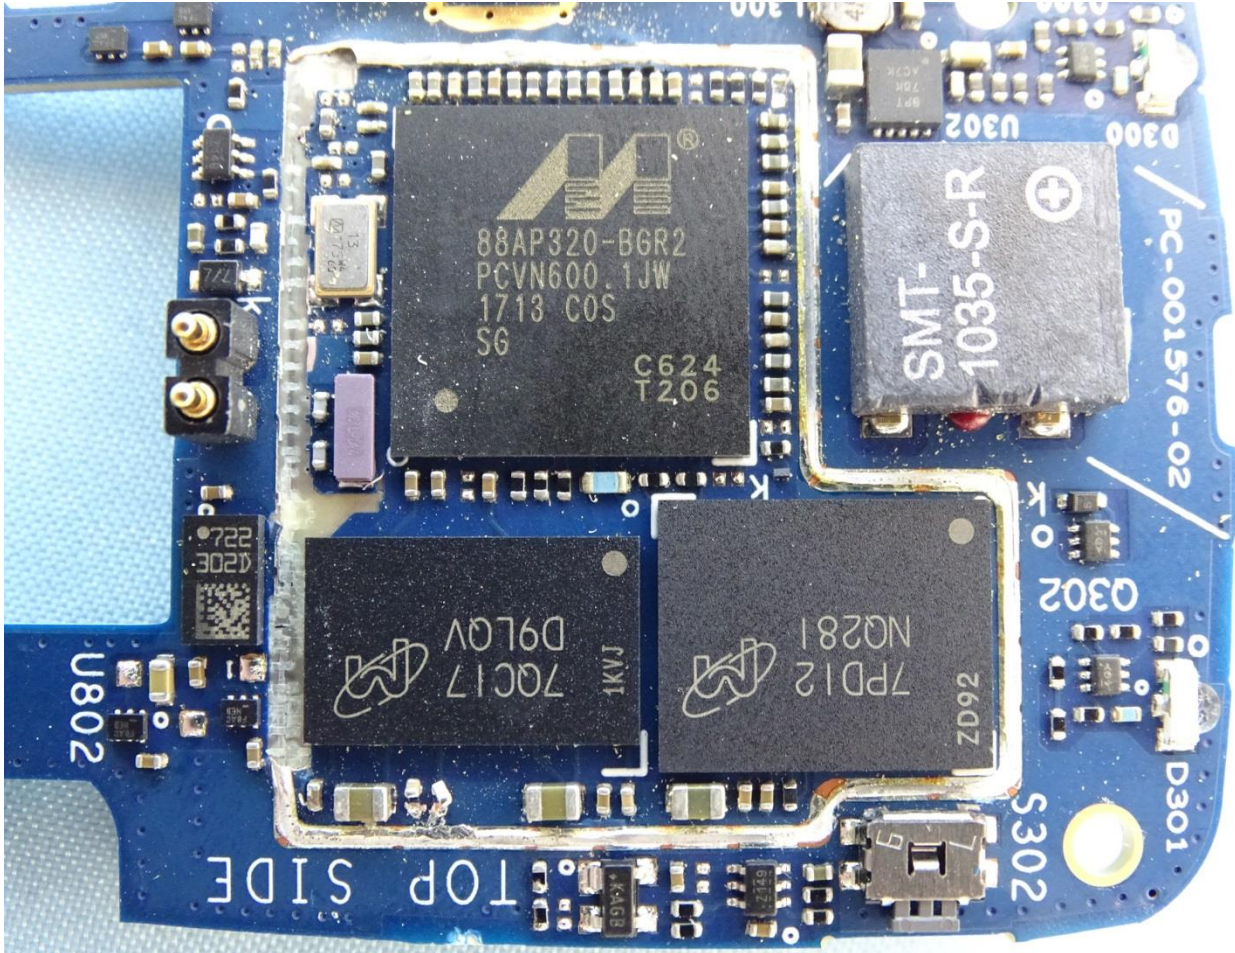

### 3. Internal Photograph of EUT

Brand Name: Zebra / Model Name: RS507X

Brand Name: Zebra / Model Name: RS507X

Brand Name: Zebra / Model Name: RS507X

Brand Name: Zebra / Model Name: RS507X

Brand Name: Zebra / Model Name: RS507X

Brand Name: Zebra / Model Name: RS507X

Brand Name: Zebra / Model Name: RS507X

Brand Name: Zebra / Model Name: RS507X

Brand Name: Zebra / Model Name: RS507X

Bluetooth Antenna