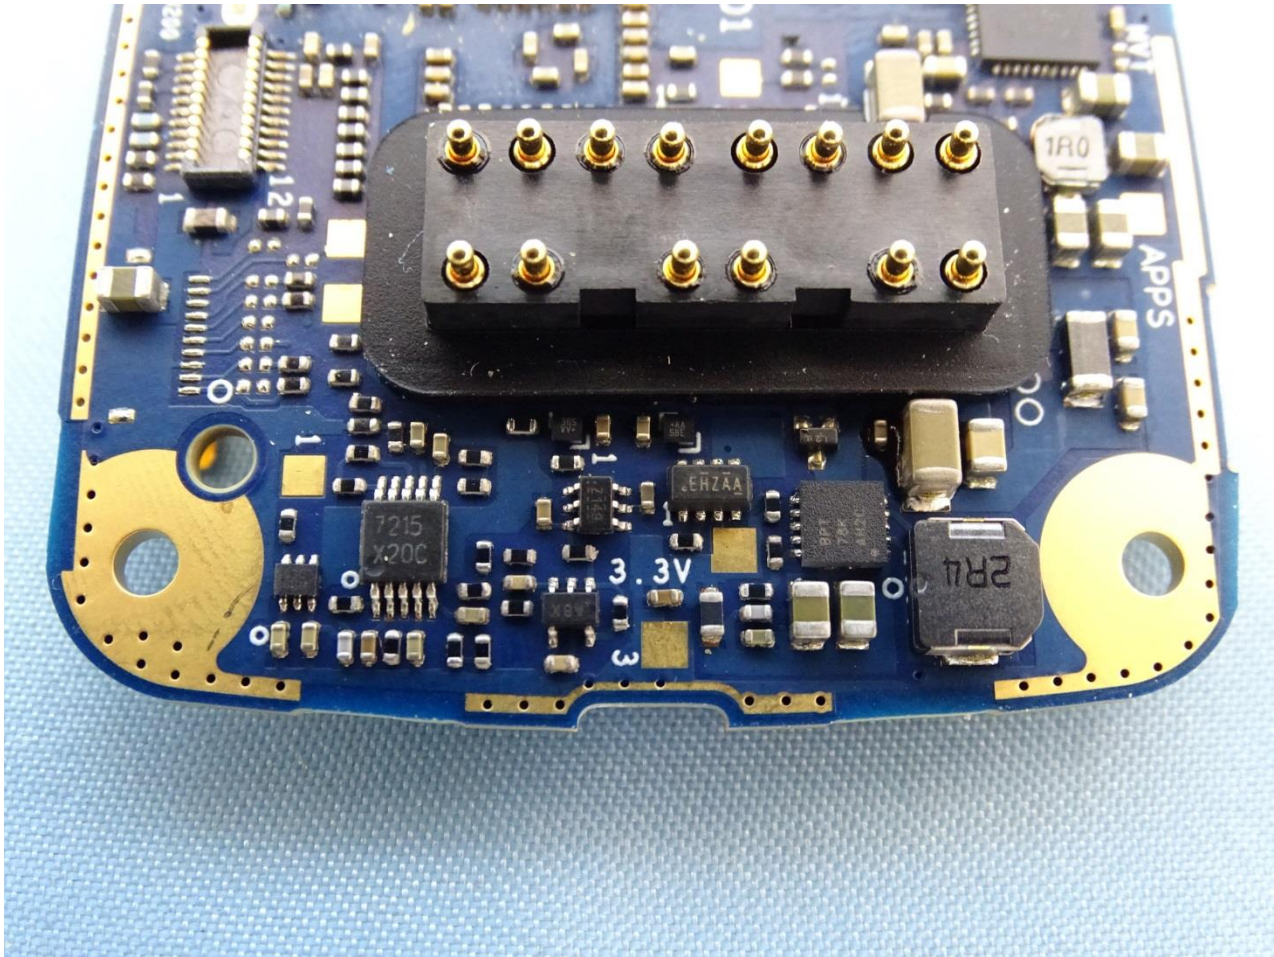

### 3. Internal Photograph of EUT

Brand Name: Zebra / Model Name: RS507X

Brand Name: Zebra / Model Name: RS507X

Brand Name: Zebra / Model Name: RS507X

Brand Name: Zebra / Model Name: RS507X

Brand Name: Zebra / Model Name: RS507X

Brand Name: Zebra / Model Name: RS507X

Brand Name: Zebra / Model Name: RS507X

Brand Name: Zebra / Model Name: RS507X

Brand Name: Zebra / Model Name: RS507X

Bluetooth Antenna