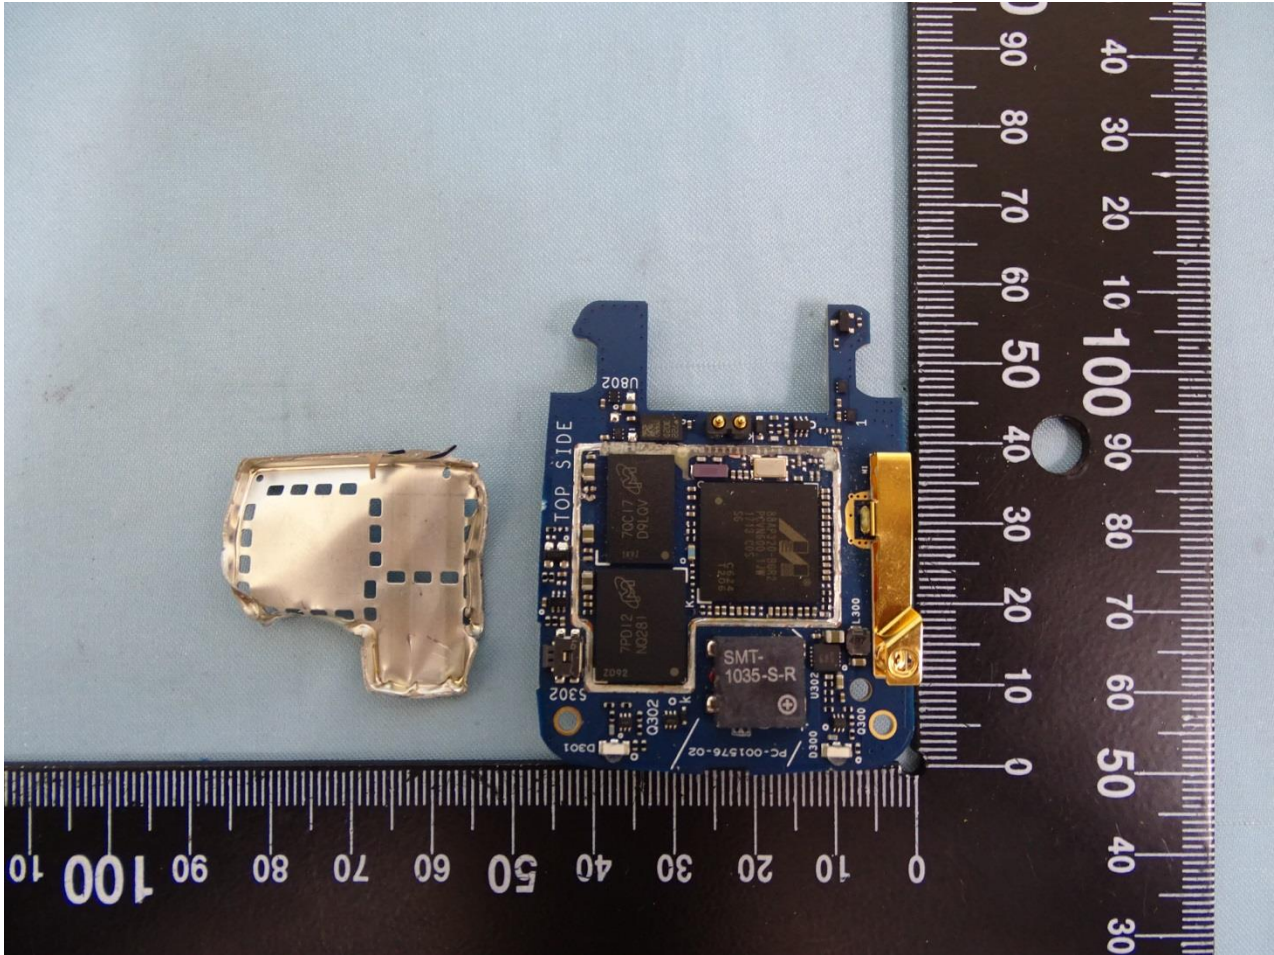

### 3. Internal Photograph of EUT

Brand Name: Zebra / Model Name: RS507X

Brand Name: Zebra / Model Name: RS507X

Brand Name: Zebra / Model Name: RS507X

Brand Name: Zebra / Model Name: RS507X

Brand Name: Zebra / Model Name: RS507X

Brand Name: Zebra / Model Name: RS507X

Brand Name: Zebra / Model Name: RS507X

Brand Name: Zebra / Model Name: RS507X

Brand Name: Zebra / Model Name: RS507X

Bluetooth Antenna