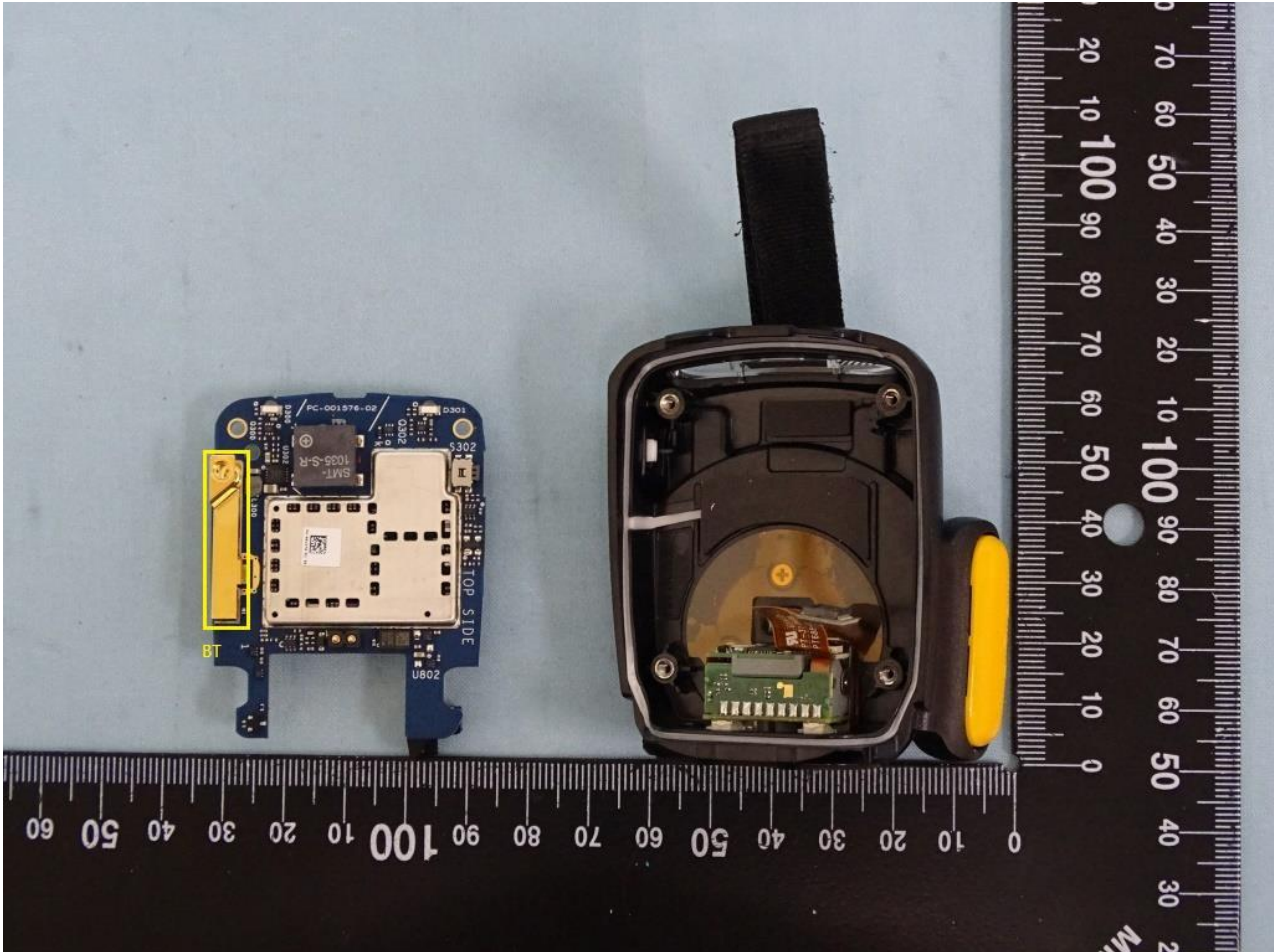

### 3. Internal Photograph of EUT

Brand Name: Zebra / Model Name: RS507X

Brand Name: Zebra / Model Name: RS507X

Brand Name: Zebra / Model Name: RS507X

Brand Name: Zebra / Model Name: RS507X

Brand Name: Zebra / Model Name: RS507X

Brand Name: Zebra / Model Name: RS507X

Brand Name: Zebra / Model Name: RS507X

Brand Name: Zebra / Model Name: RS507X

Brand Name: Zebra / Model Name: RS507X

Bluetooth Antenna