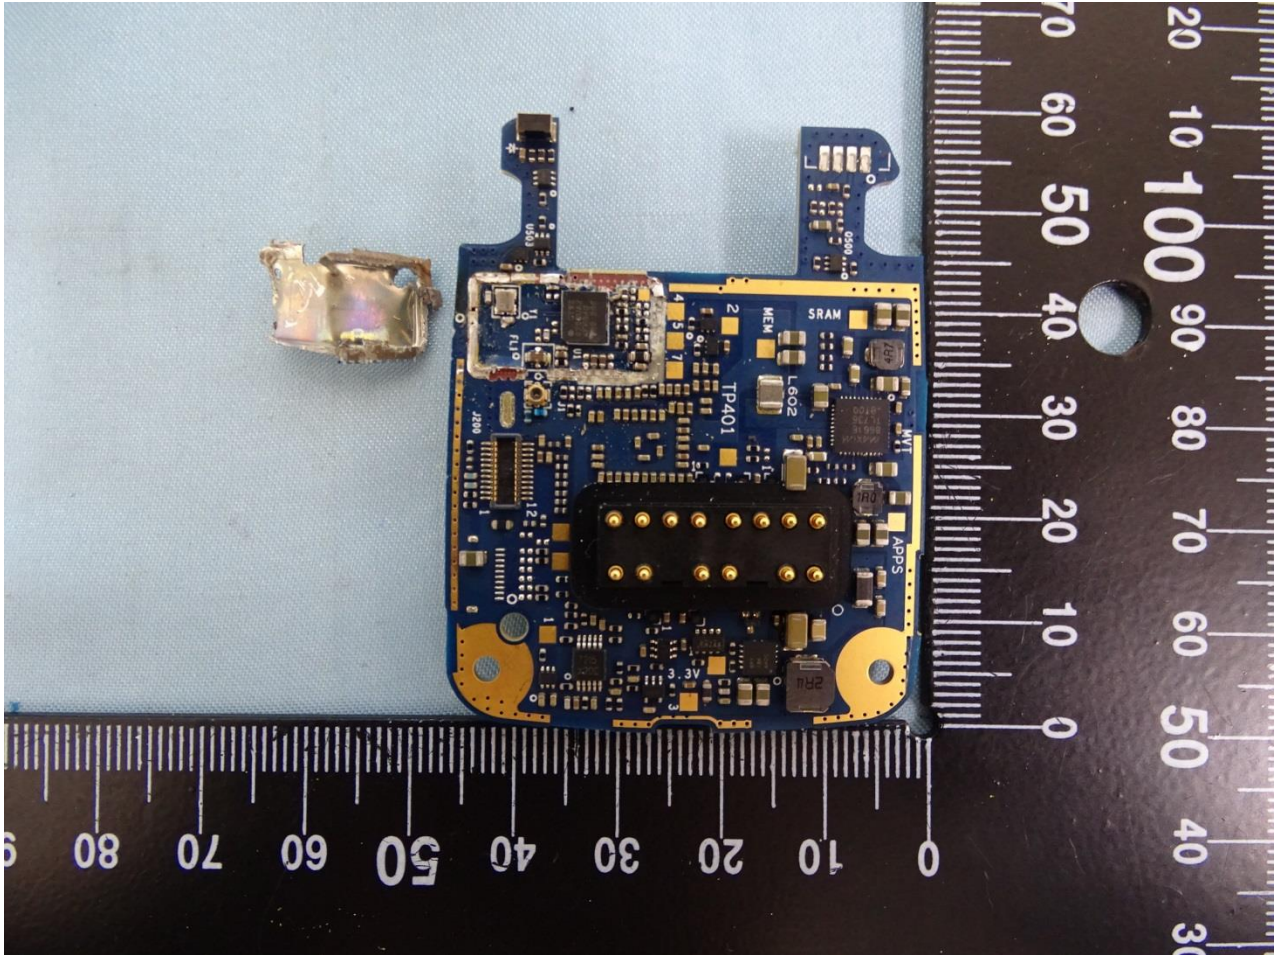

### 3. Internal Photograph of EUT

Brand Name: Zebra / Model Name: RS507X

Brand Name: Zebra / Model Name: RS507X

Brand Name: Zebra / Model Name: RS507X

Brand Name: Zebra / Model Name: RS507X

Brand Name: Zebra / Model Name: RS507X

Brand Name: Zebra / Model Name: RS507X

Brand Name: Zebra / Model Name: RS507X

Brand Name: Zebra / Model Name: RS507X

Brand Name: Zebra / Model Name: RS507X

Bluetooth Antenna