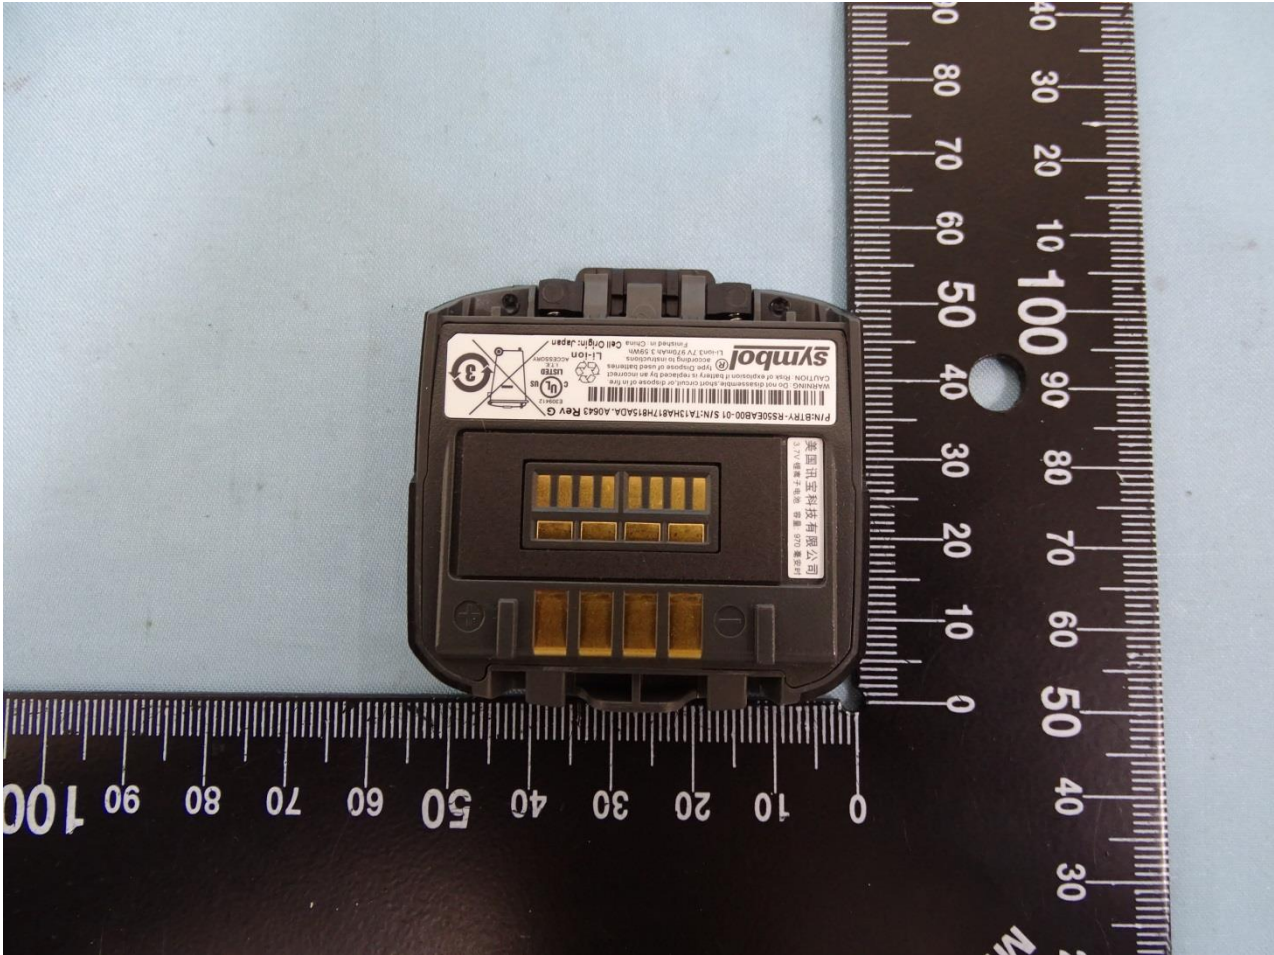

Brand Name: Zebra / Model Name: RS507X

2. Photograph of Accessory

Brand Name: Zebra / Model Name: RS507X

Specification of Accessory		
Adapter	Brand Name	Zebra
	Part Number	ADPTRWT-RS507-04R
Battery	Brand Name	Zebra
	Part Number	BTRY-RS50EAB00-01

Remark: For accessories equipped with this EUT, please refer to the following photos.

Brand Name: Zebra / Model Name: RS507X

Brand Name: Zebra / Model Name: RS507X

Brand Name: Zebra / Model Name: RS507X

Brand Name: Zebra / Model Name: RS507X

Brand Name: Zebra / Model Name: RS507X

Brand Name: Zebra / Model Name: RS507X

Brand Name: Zebra / Model Name: RS507X