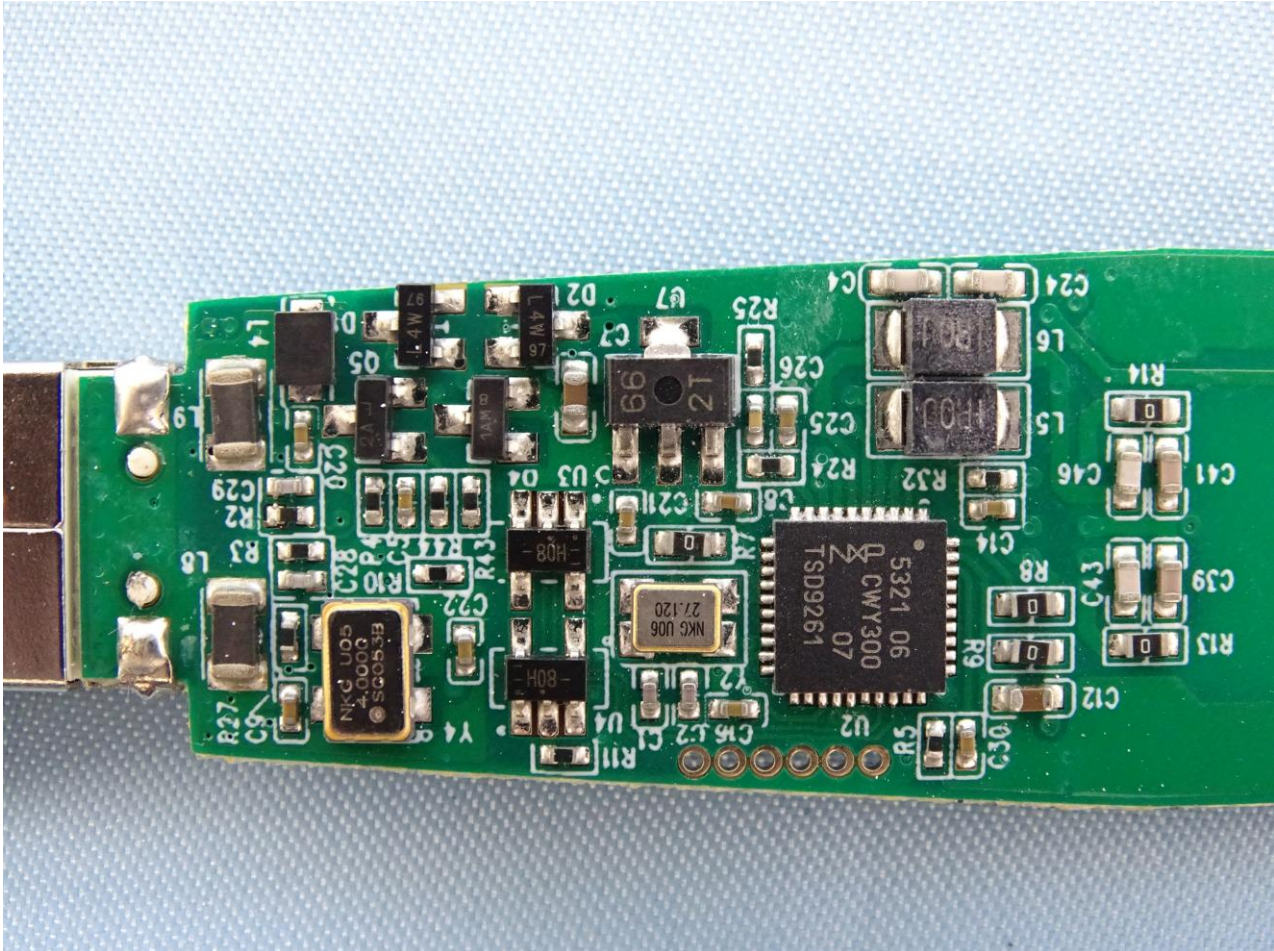

Brand Name: ZEBRA / Model Name: RPM001, RPM002

Brand Name: ZEBRA / Model Name: RPM001, RPM002

RFID Antenna

—THE END—