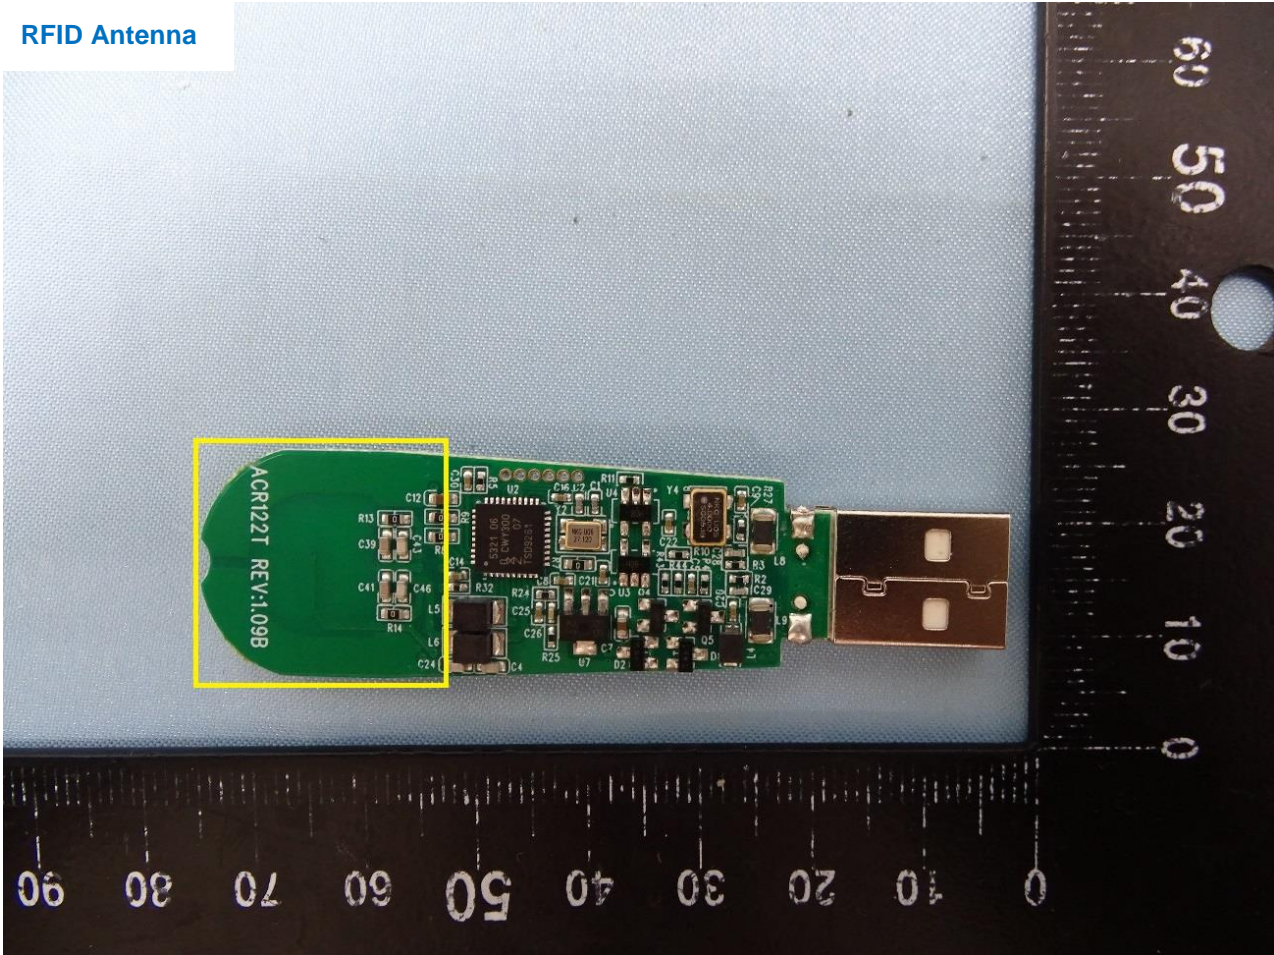

Brand Name: ZEBRA / Model Name: RPM001, RPM002

Brand Name: ZEBRA / Model Name: RPM001, RPM002

RFID Antenna

—THE END—