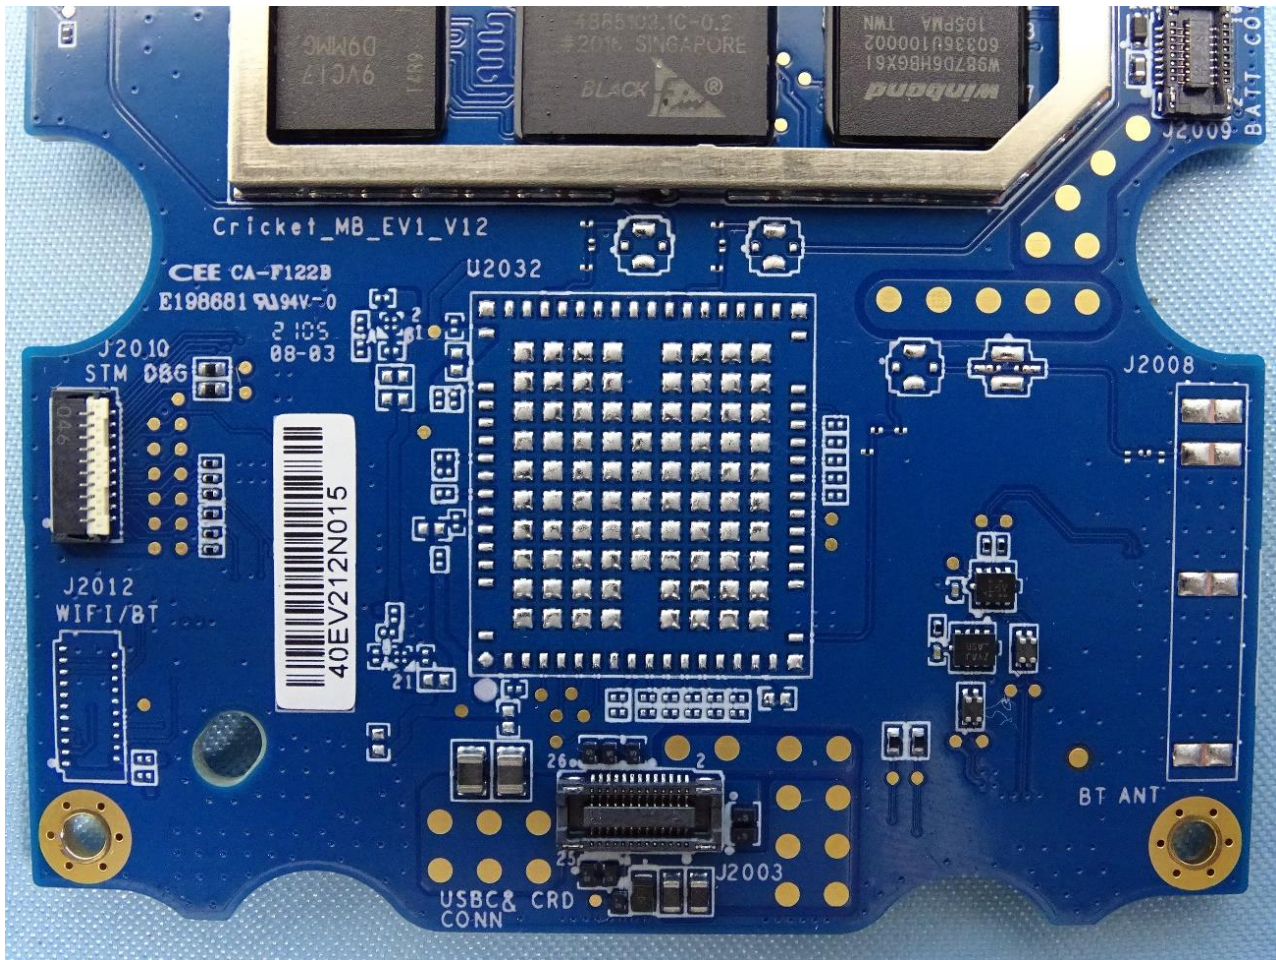

3. Internal Photograph of EUT

Brand Name: ZEBRA / Model Name: RFD4030

————THE END————