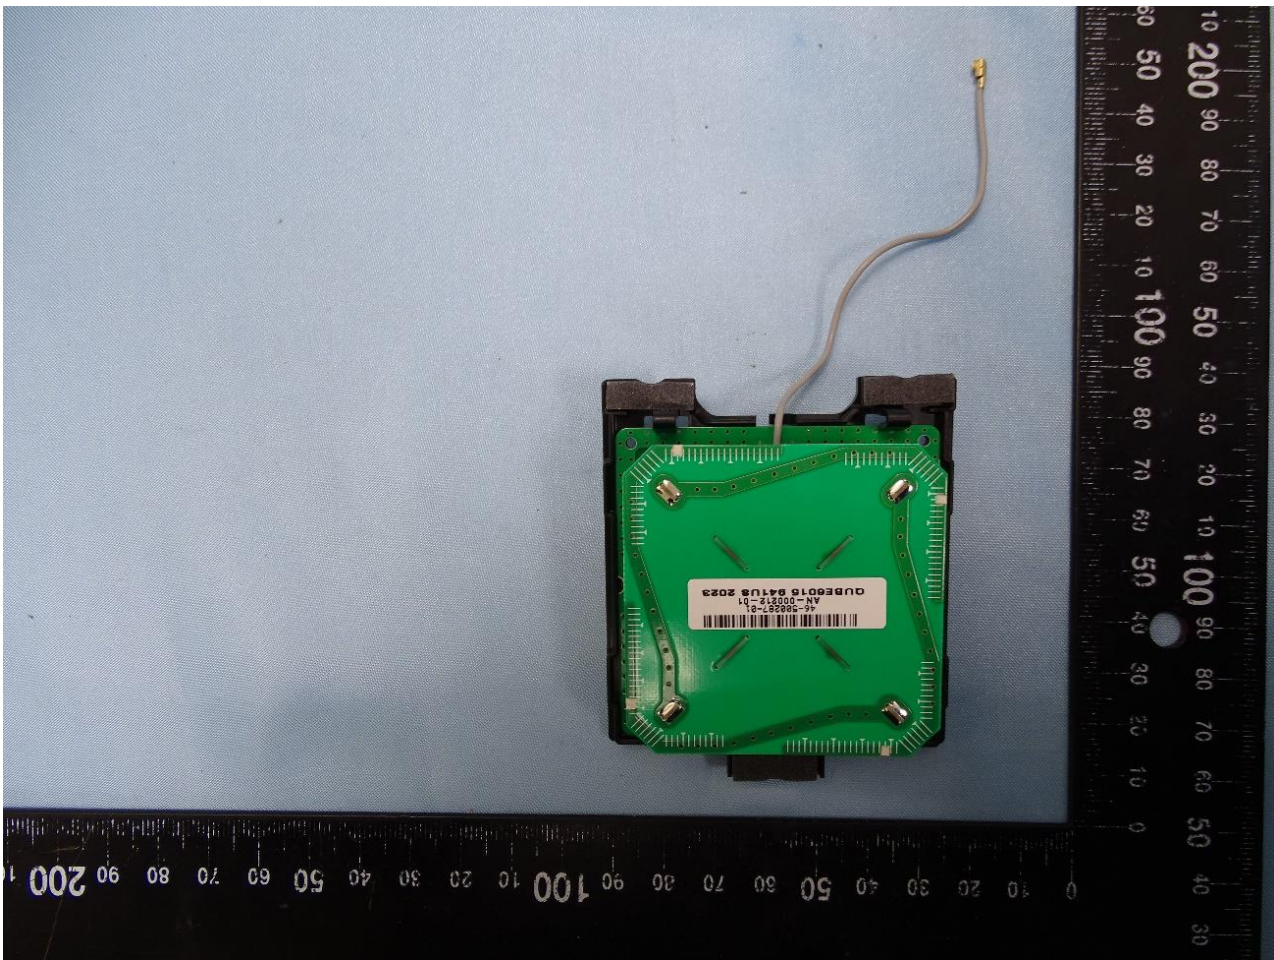

3. Internal Photograph of EUT

Brand Name: ZEBRA / Model Name: RFD4030

————THE END————