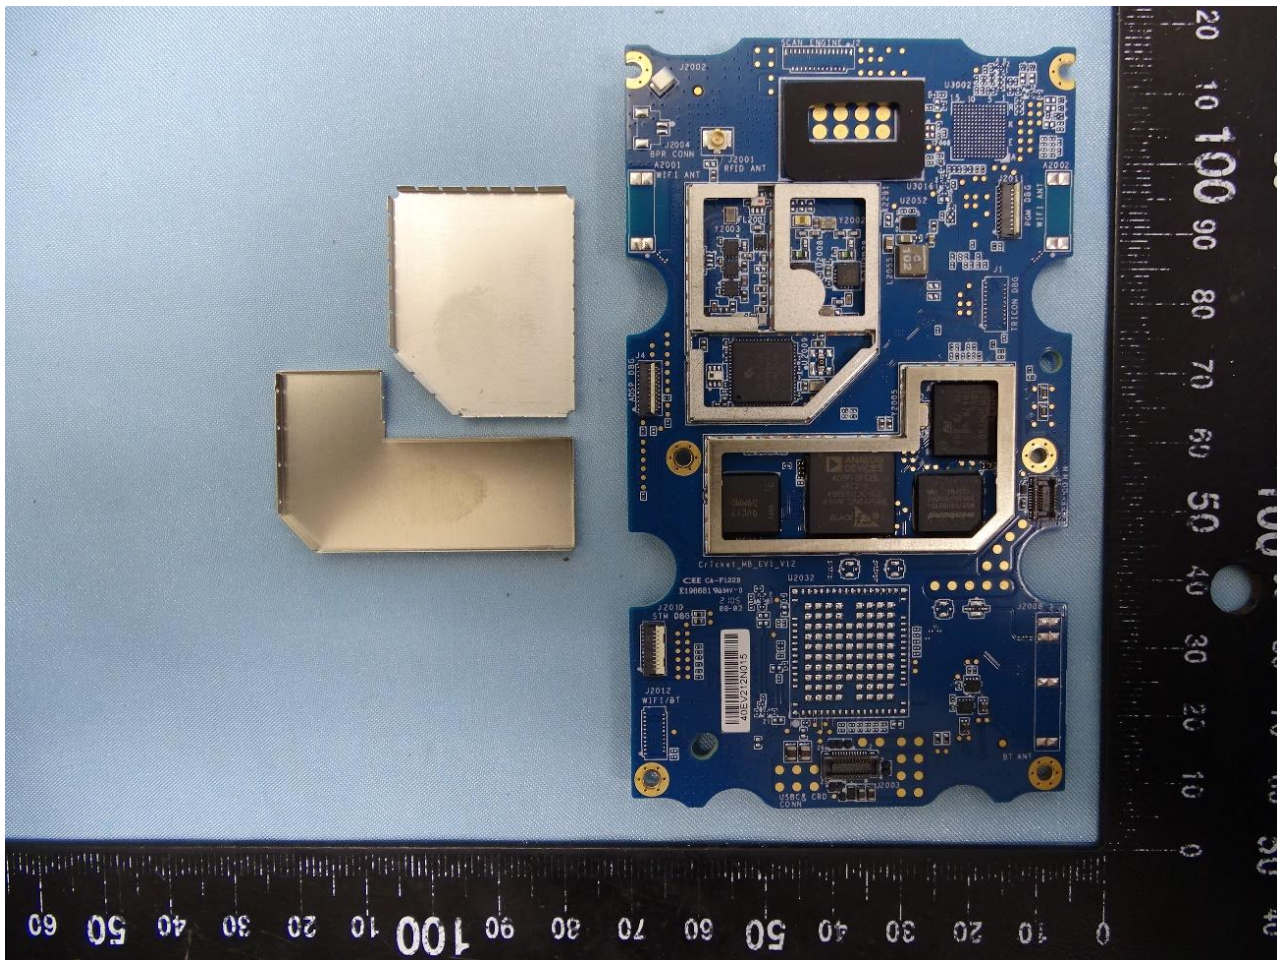

3. Internal Photograph of EUT

Brand Name: ZEBRA / Model Name: RFD4030

————THE END————