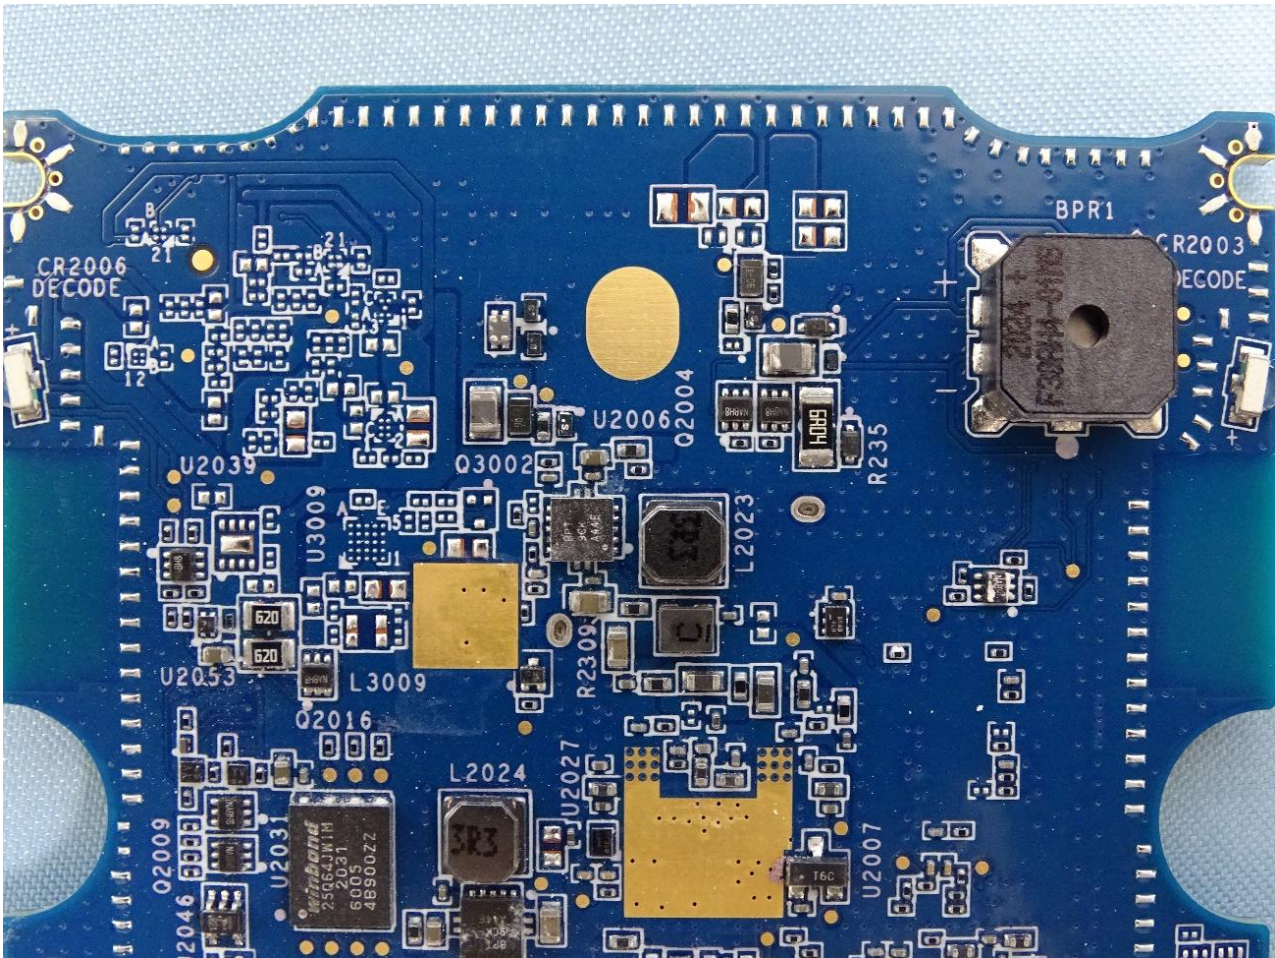

3. Internal Photograph of EUT

Brand Name: ZEBRA / Model Name: RFD4030

————THE END————