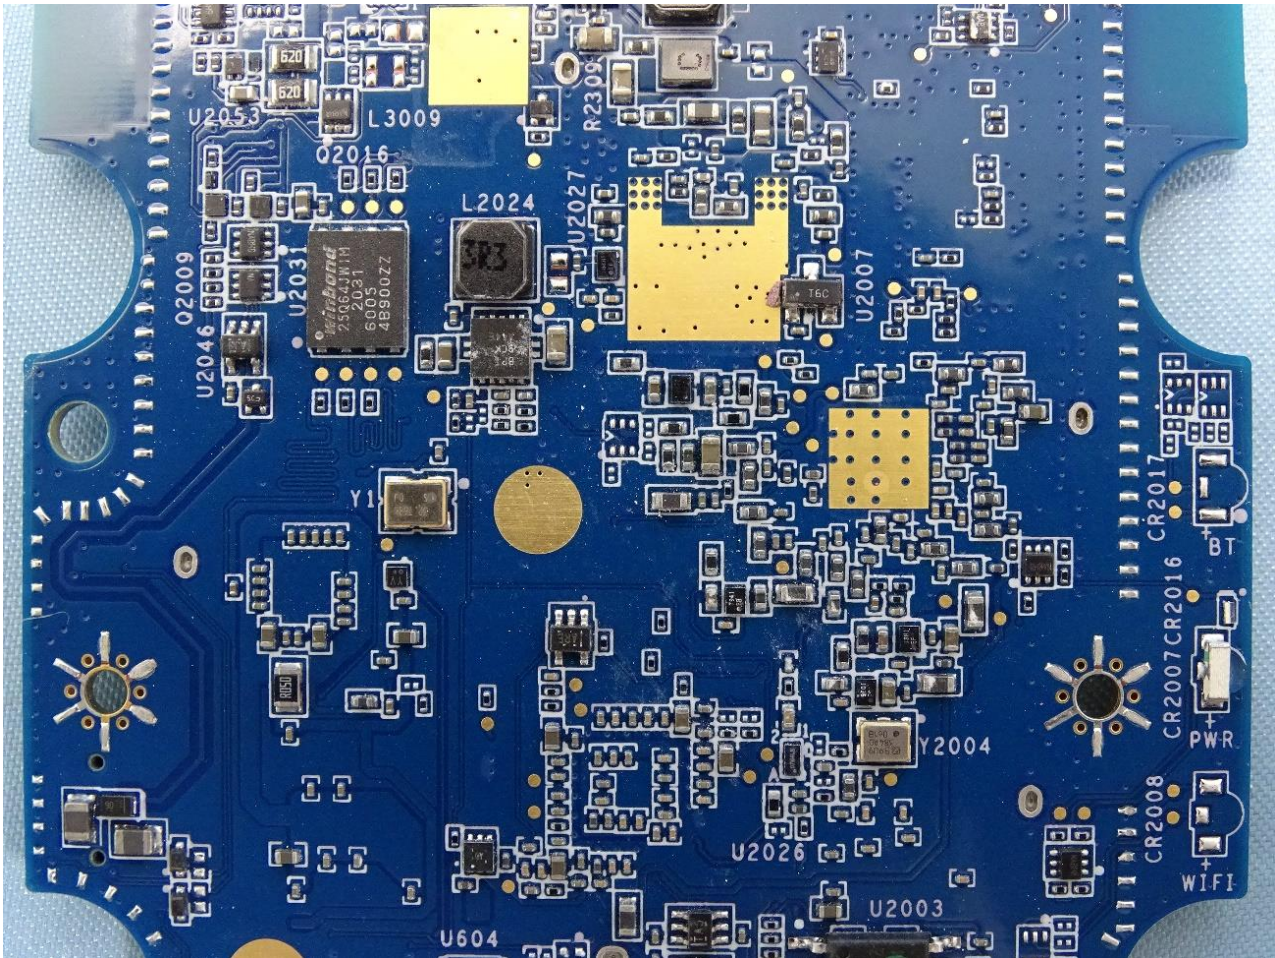

3. Internal Photograph of EUT

Brand Name: ZEBRA / Model Name: RFD4030

————THE END————