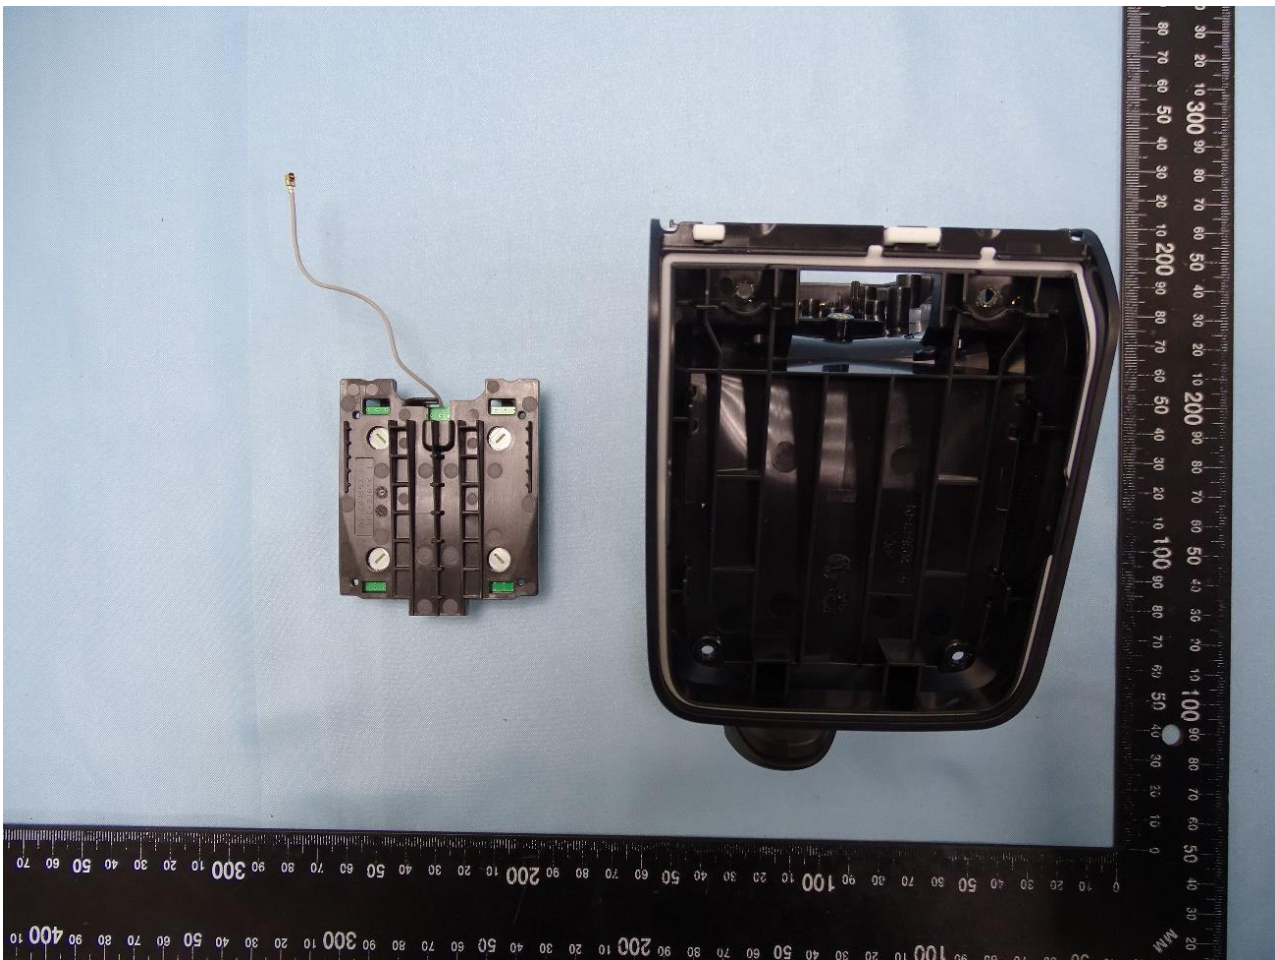

3. Internal Photograph of EUT

Brand Name: ZEBRA / Model Name: RFD4030

————THE END————