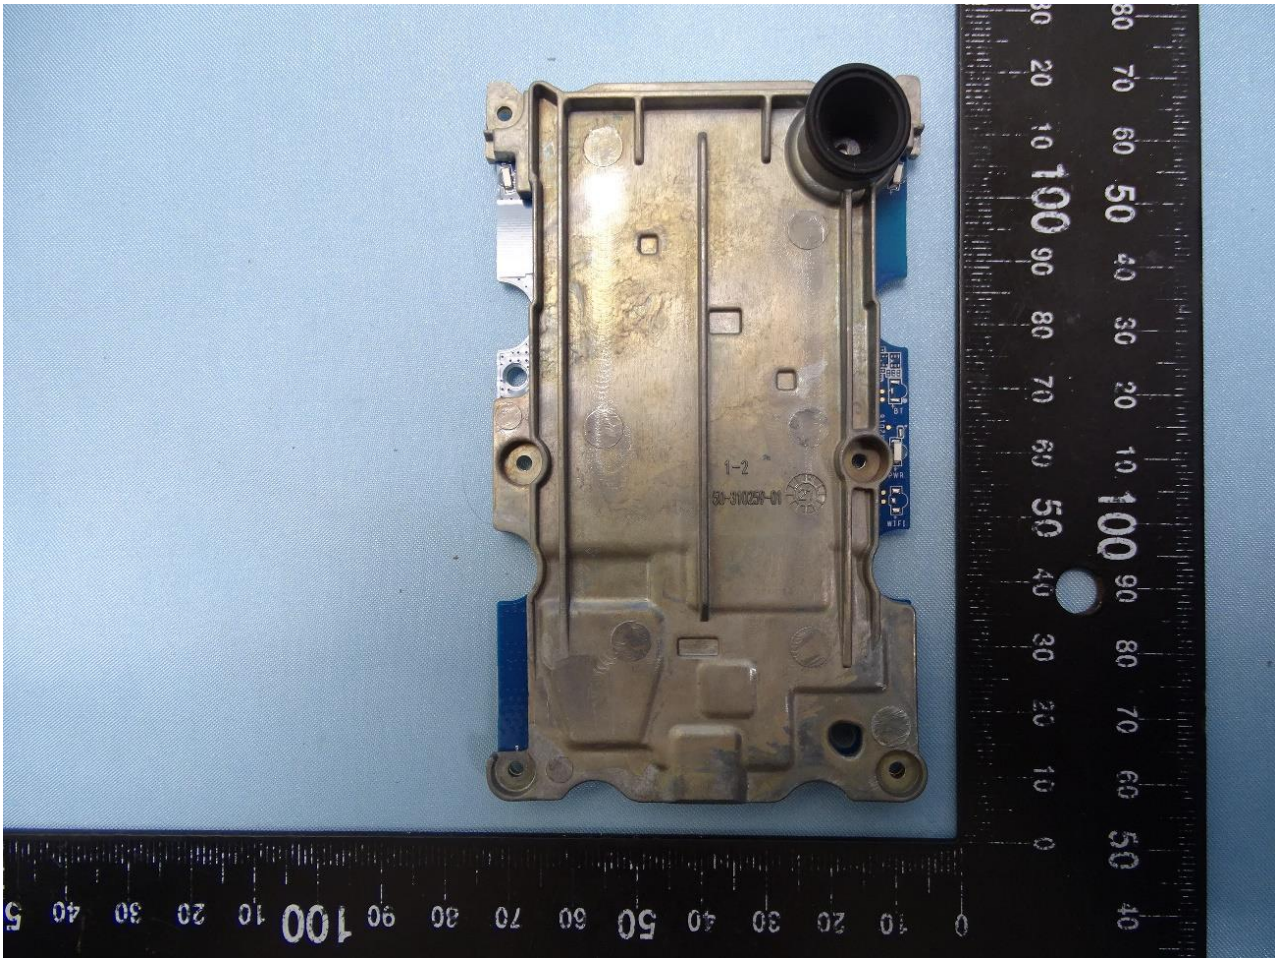

3. Internal Photograph of EUT

Brand Name: ZEBRA / Model Name: RFD4030

————THE END————