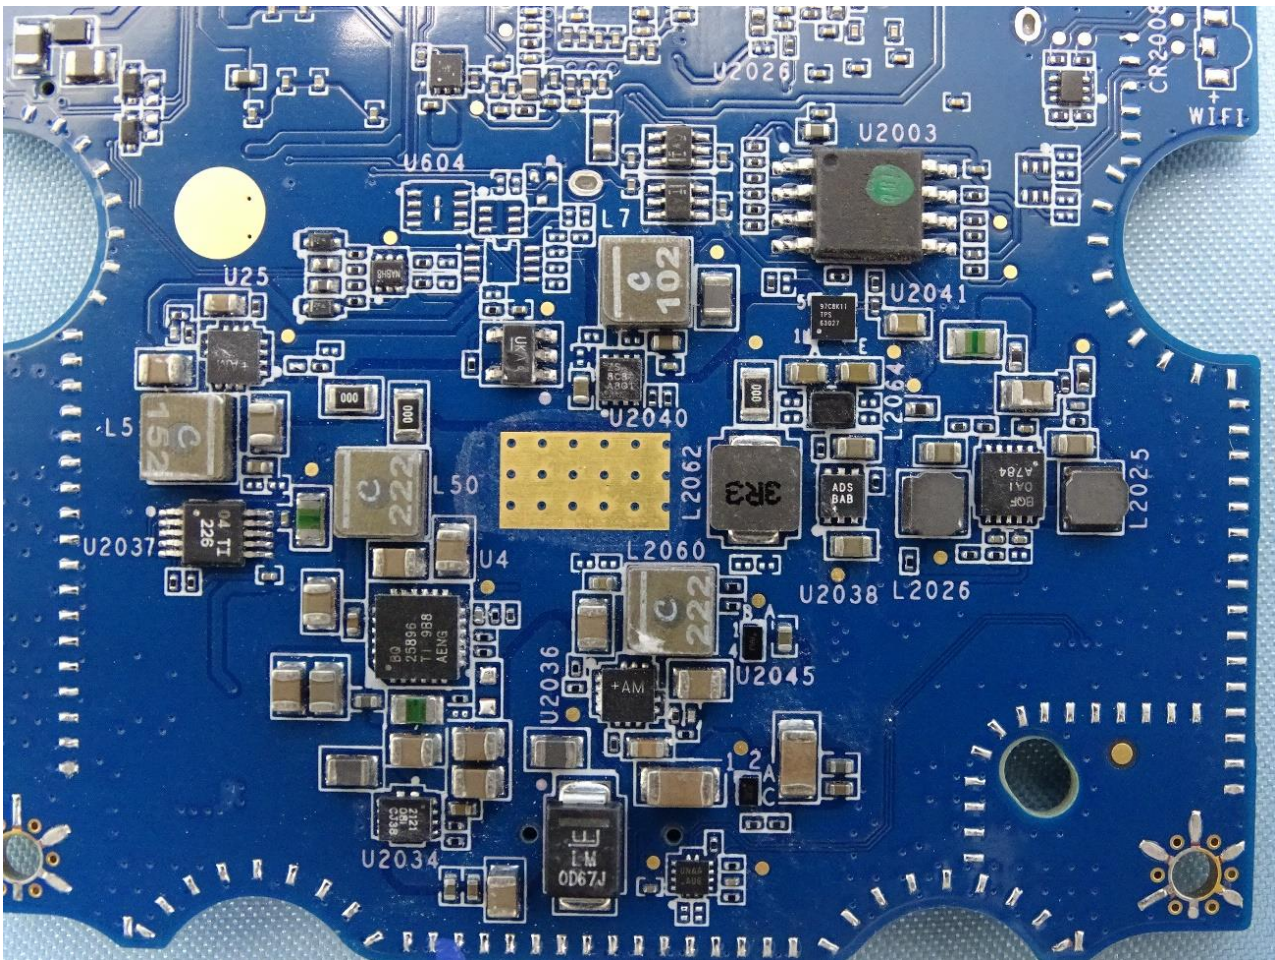

3. Internal Photograph of EUT

Brand Name: ZEBRA / Model Name: RFD4030

————THE END————