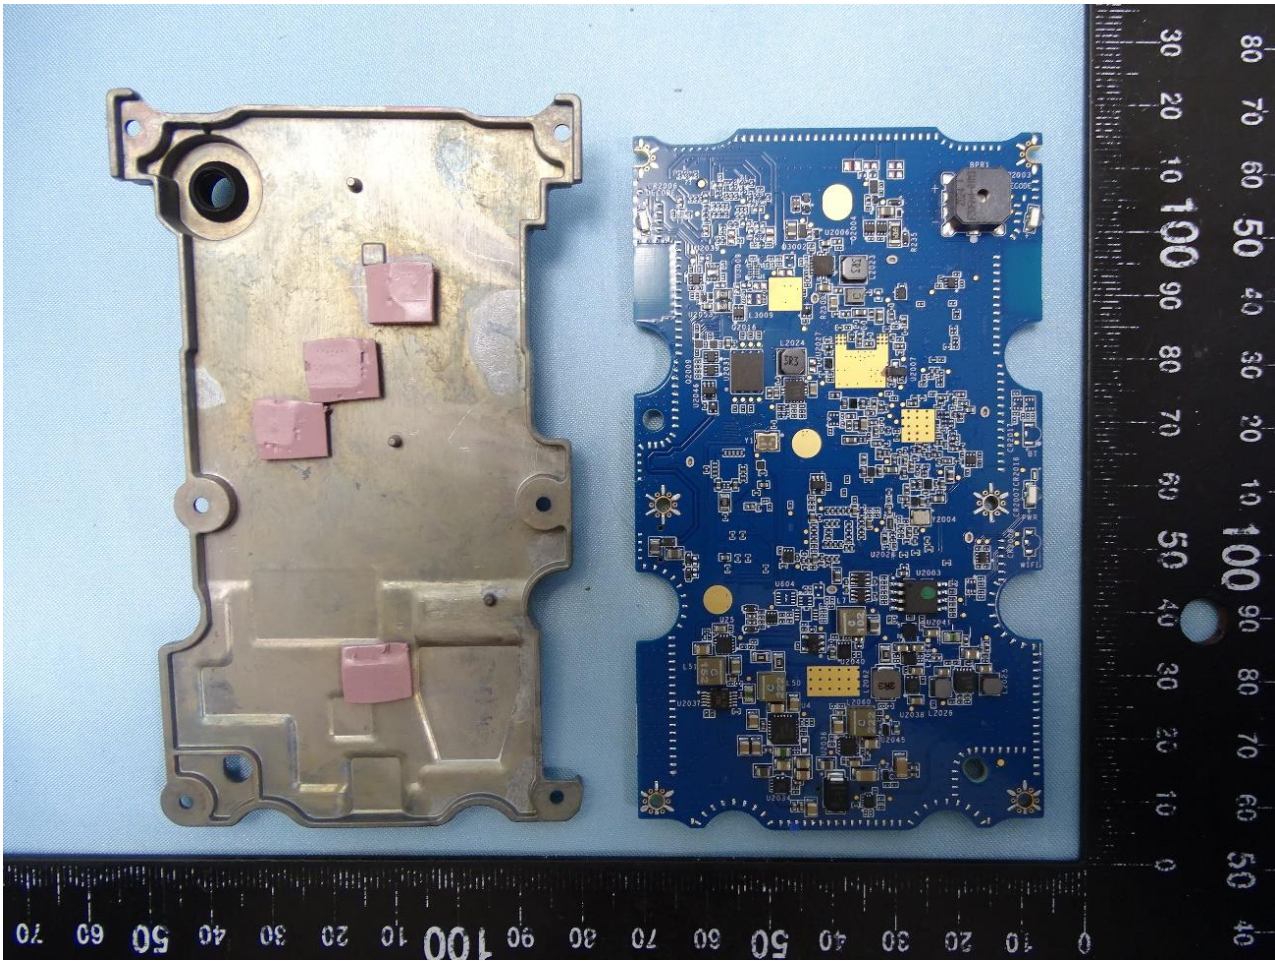

3. Internal Photograph of EUT

Brand Name: ZEBRA / Model Name: RFD4030

————THE END————