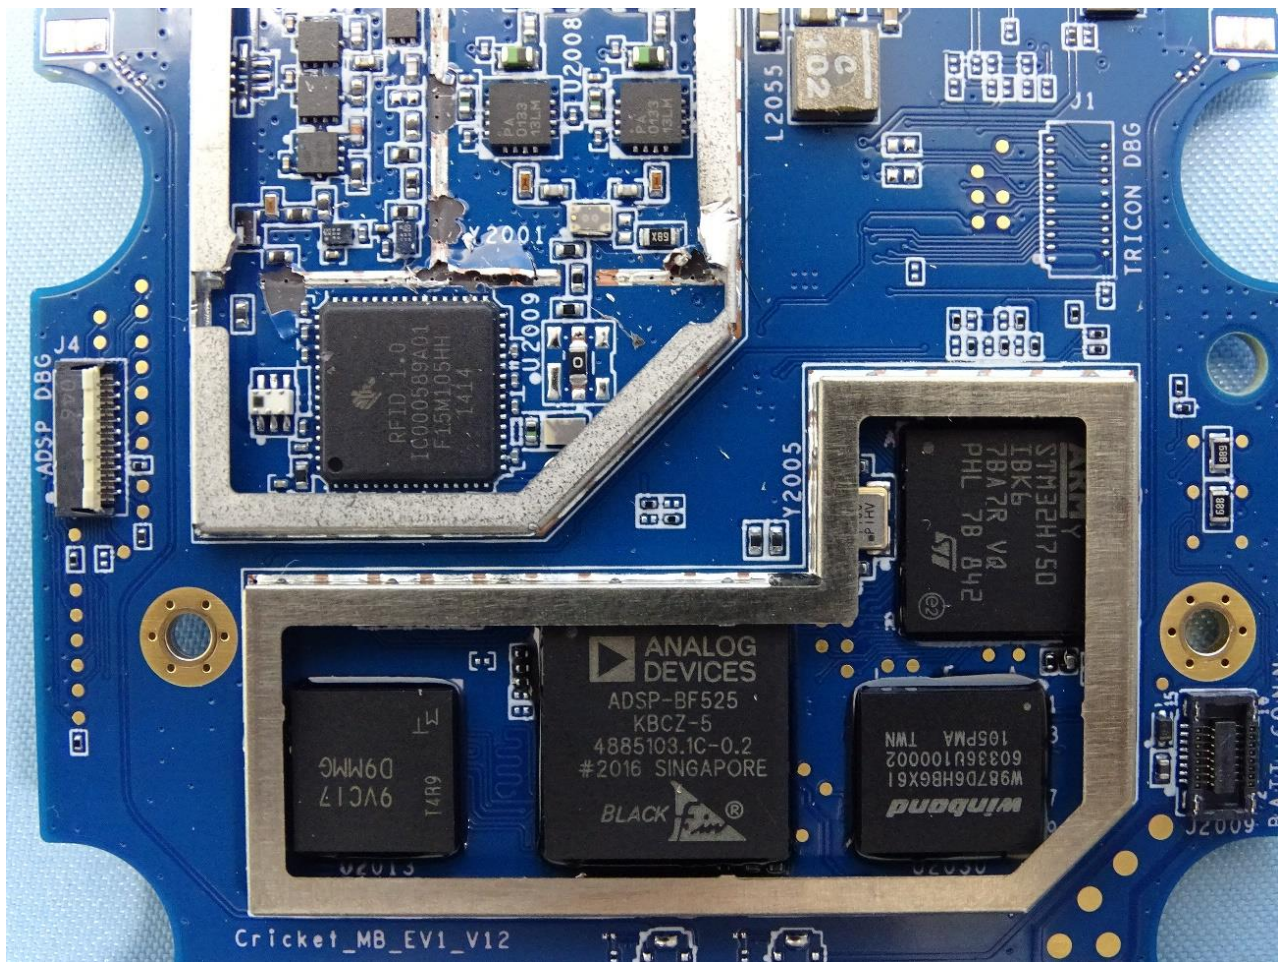

3. Internal Photograph of EUT

Brand Name: ZEBRA / Model Name: RFD4030

————THE END————