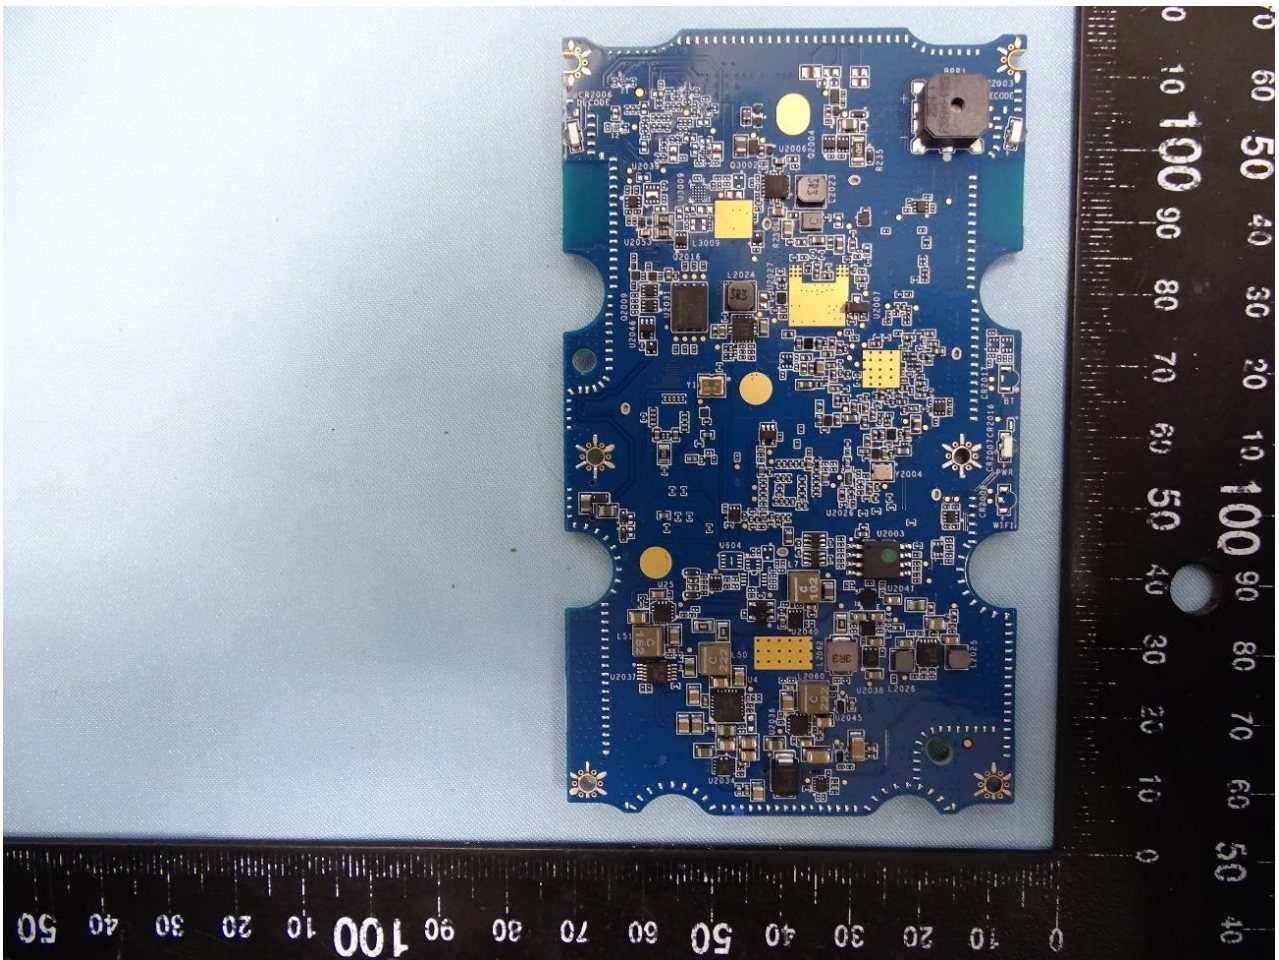

3. Internal Photograph of EUT

Brand Name: ZEBRA / Model Name: RFD4030

————THE END————