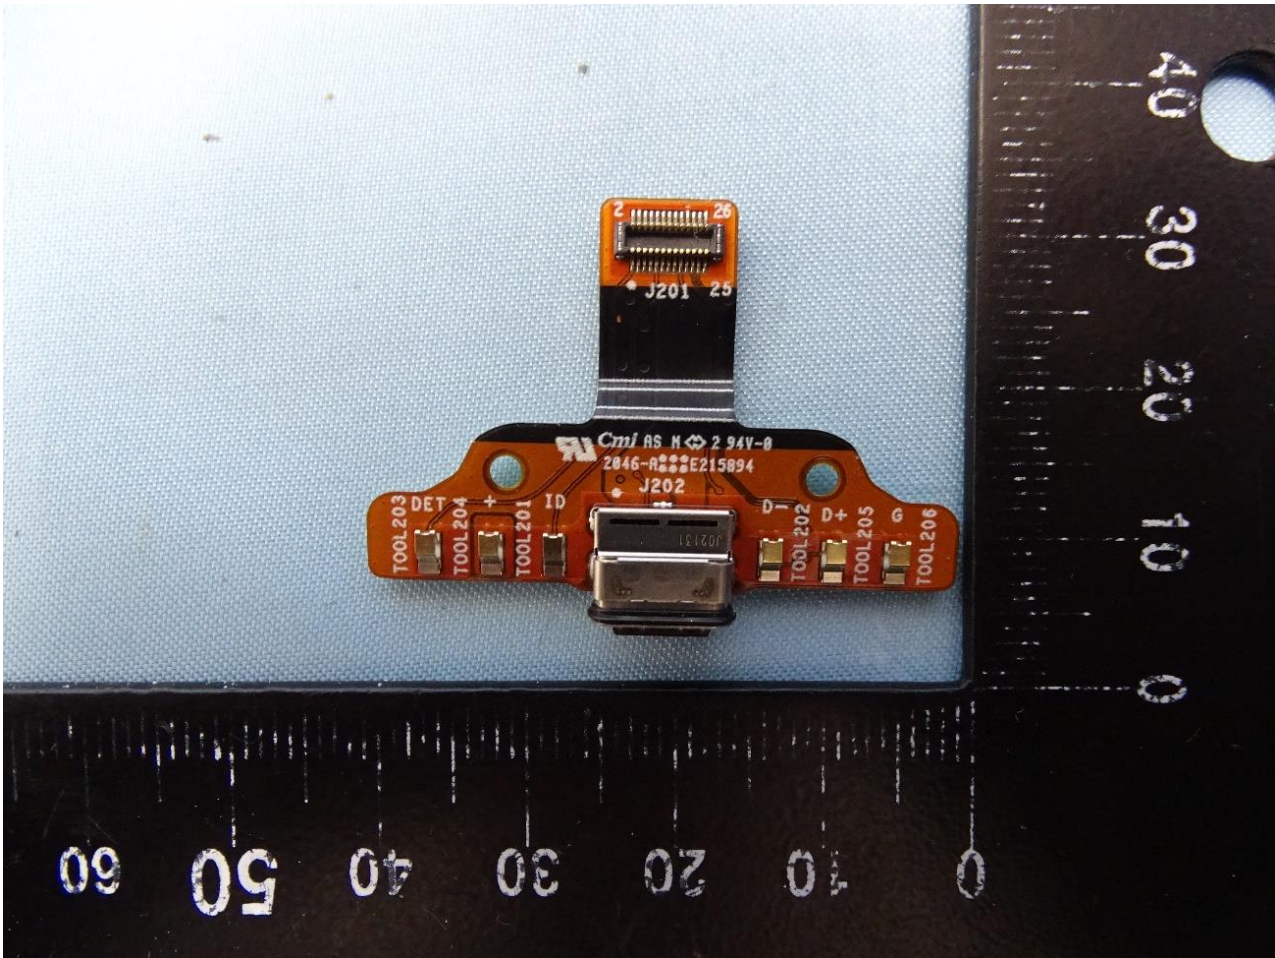

3. Internal Photograph of EUT

Brand Name: ZEBRA / Model Name: RFD4030

————THE END————