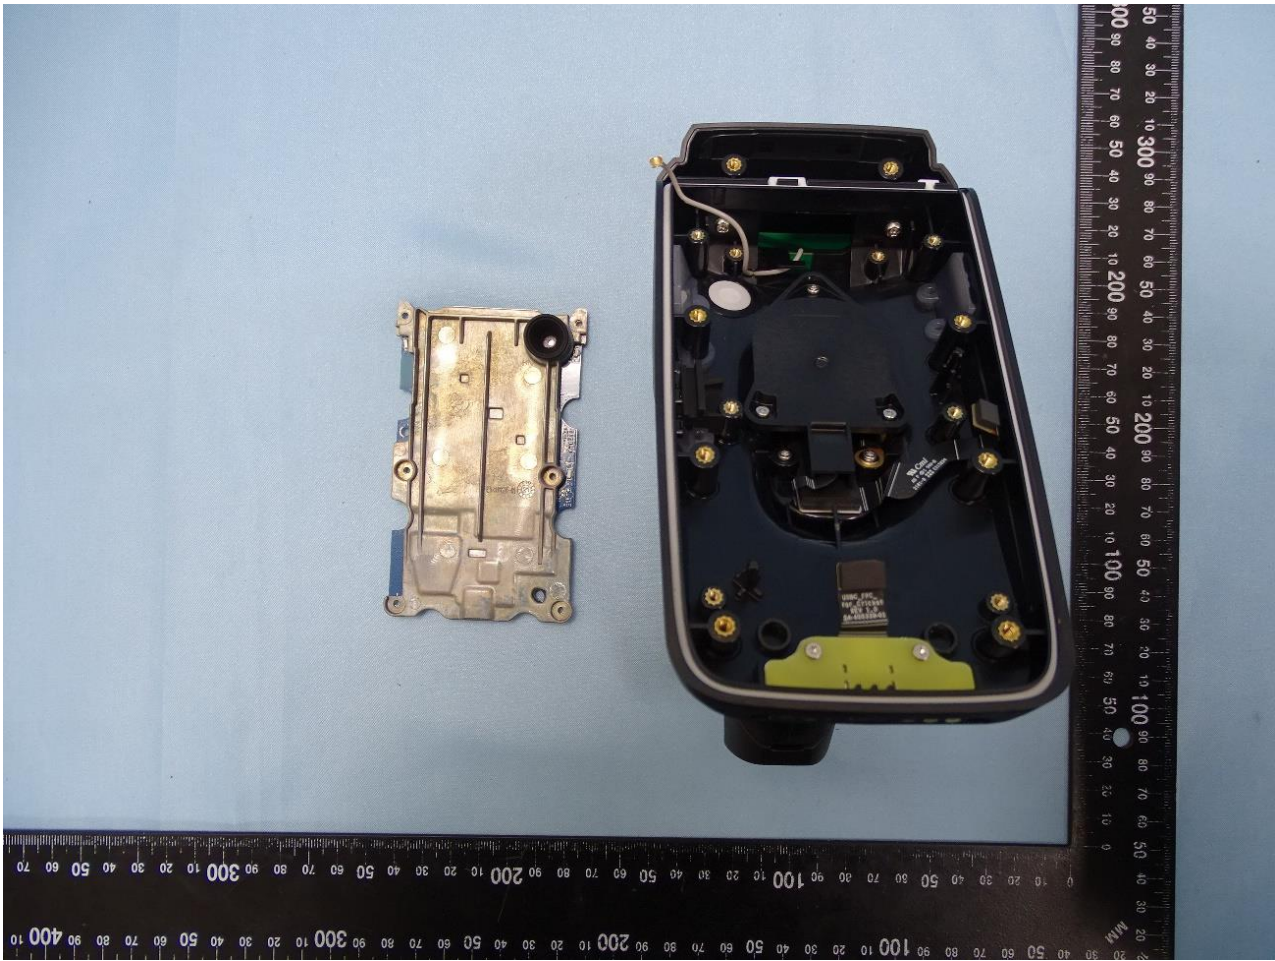

3. Internal Photograph of EUT

Brand Name: ZEBRA / Model Name: RFD4030

————THE END————