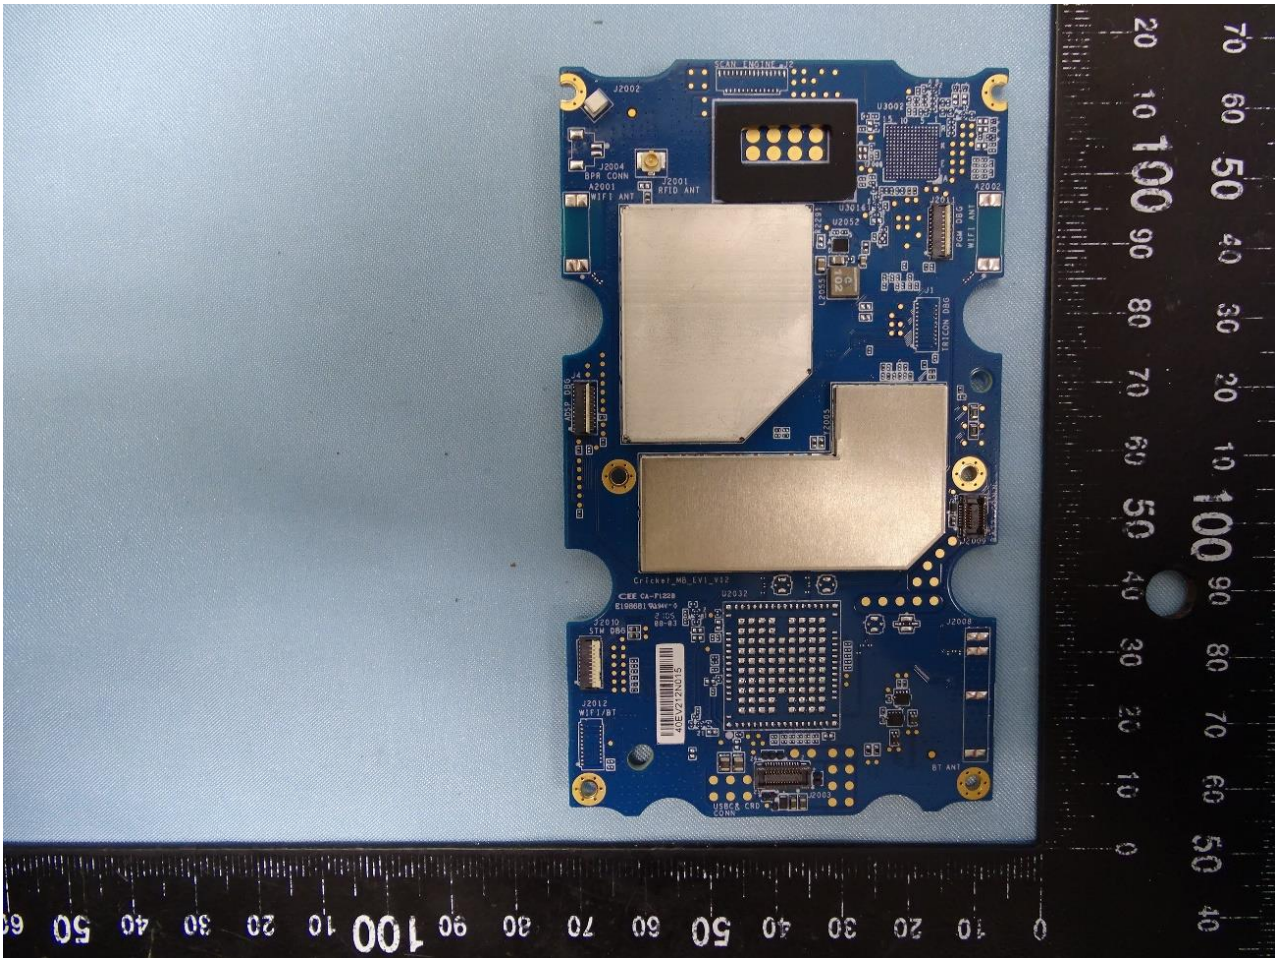

3. Internal Photograph of EUT

Brand Name: ZEBRA / Model Name: RFD4030

————THE END————