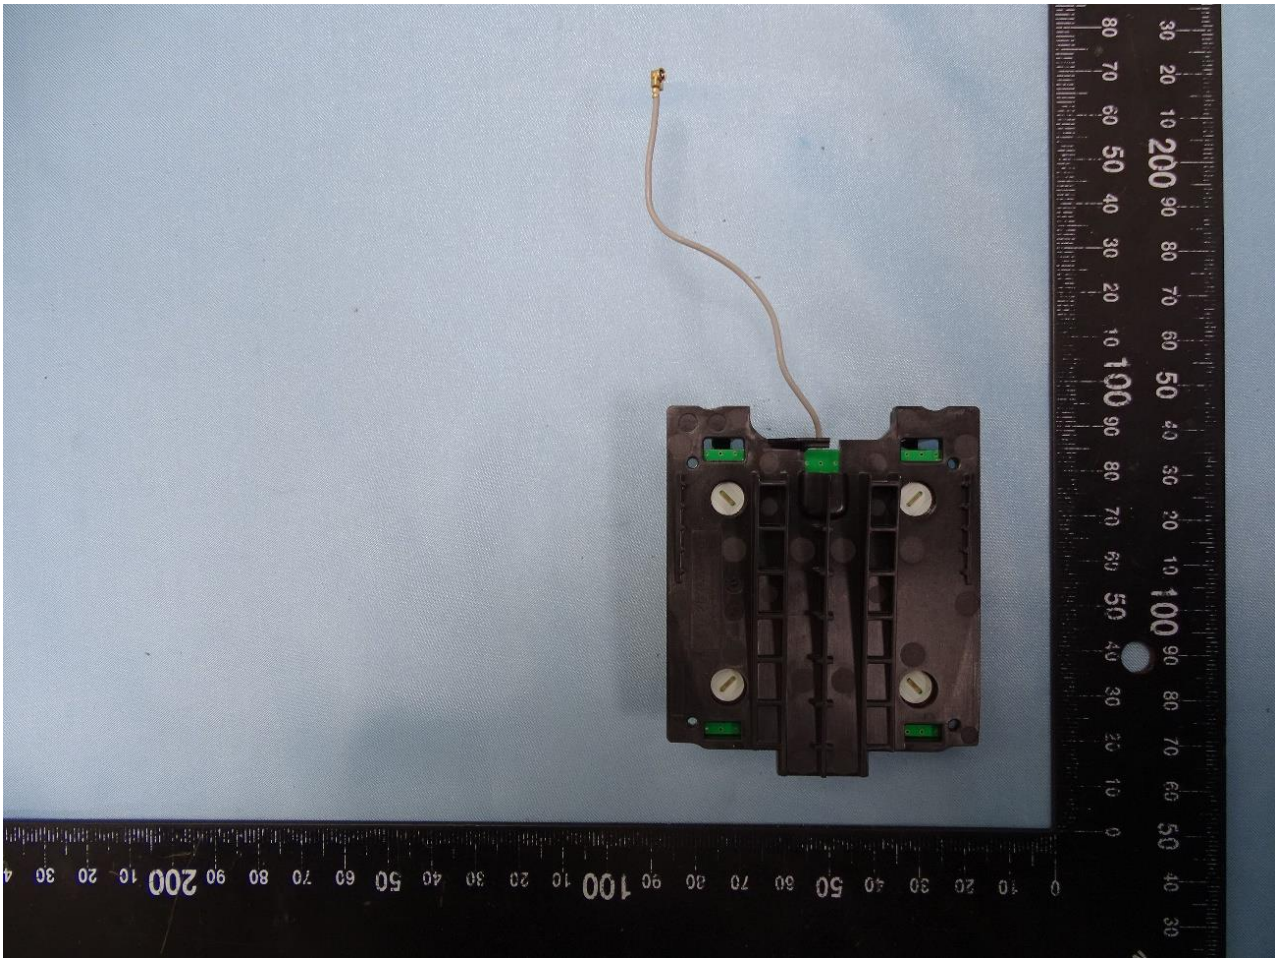

3. Internal Photograph of EUT

Brand Name: ZEBRA / Model Name: RFD4030

————THE END————