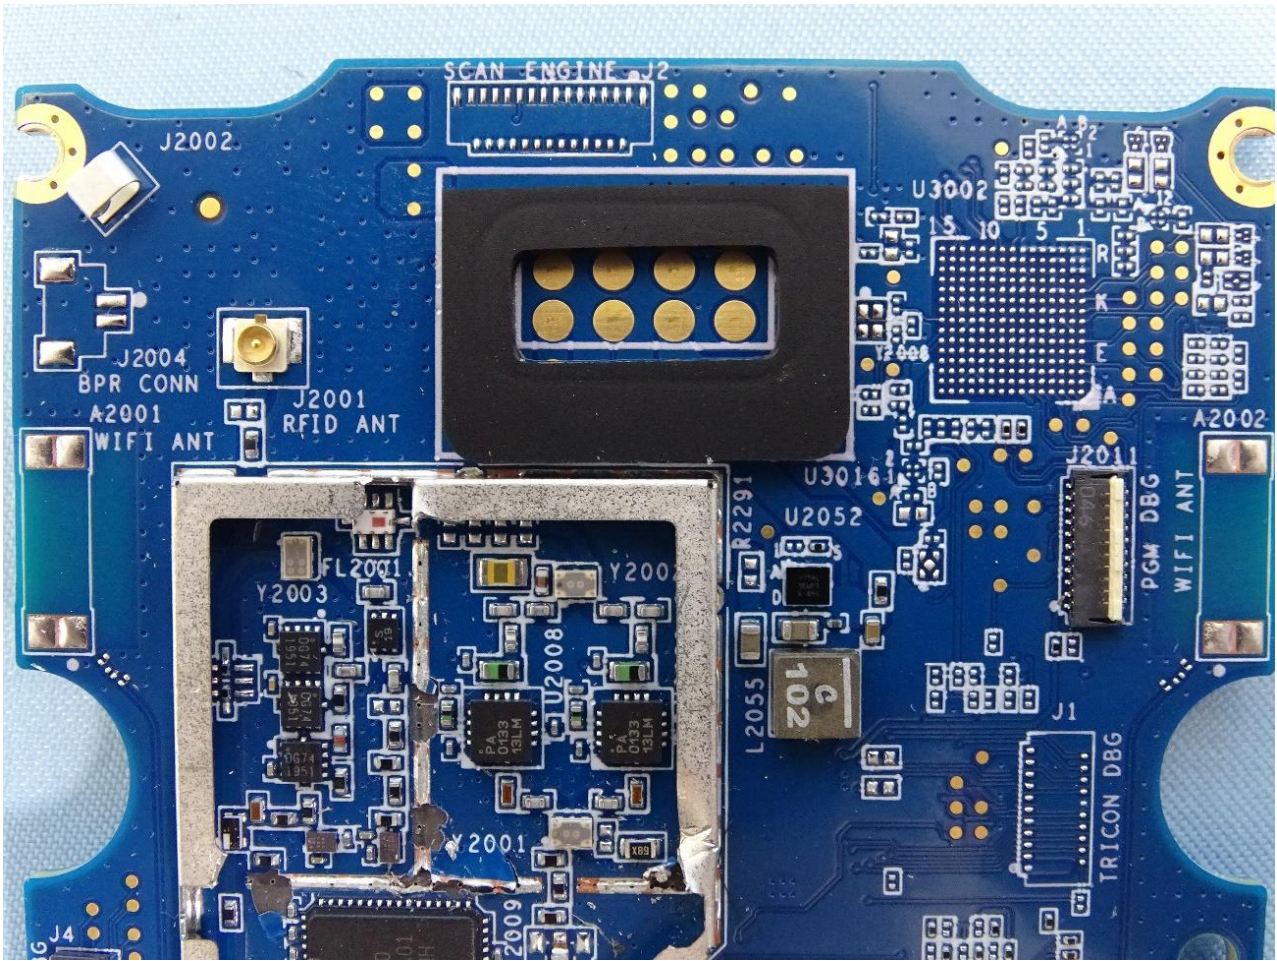

3. Internal Photograph of EUT

Brand Name: ZEBRA / Model Name: RFD4030

————THE END————