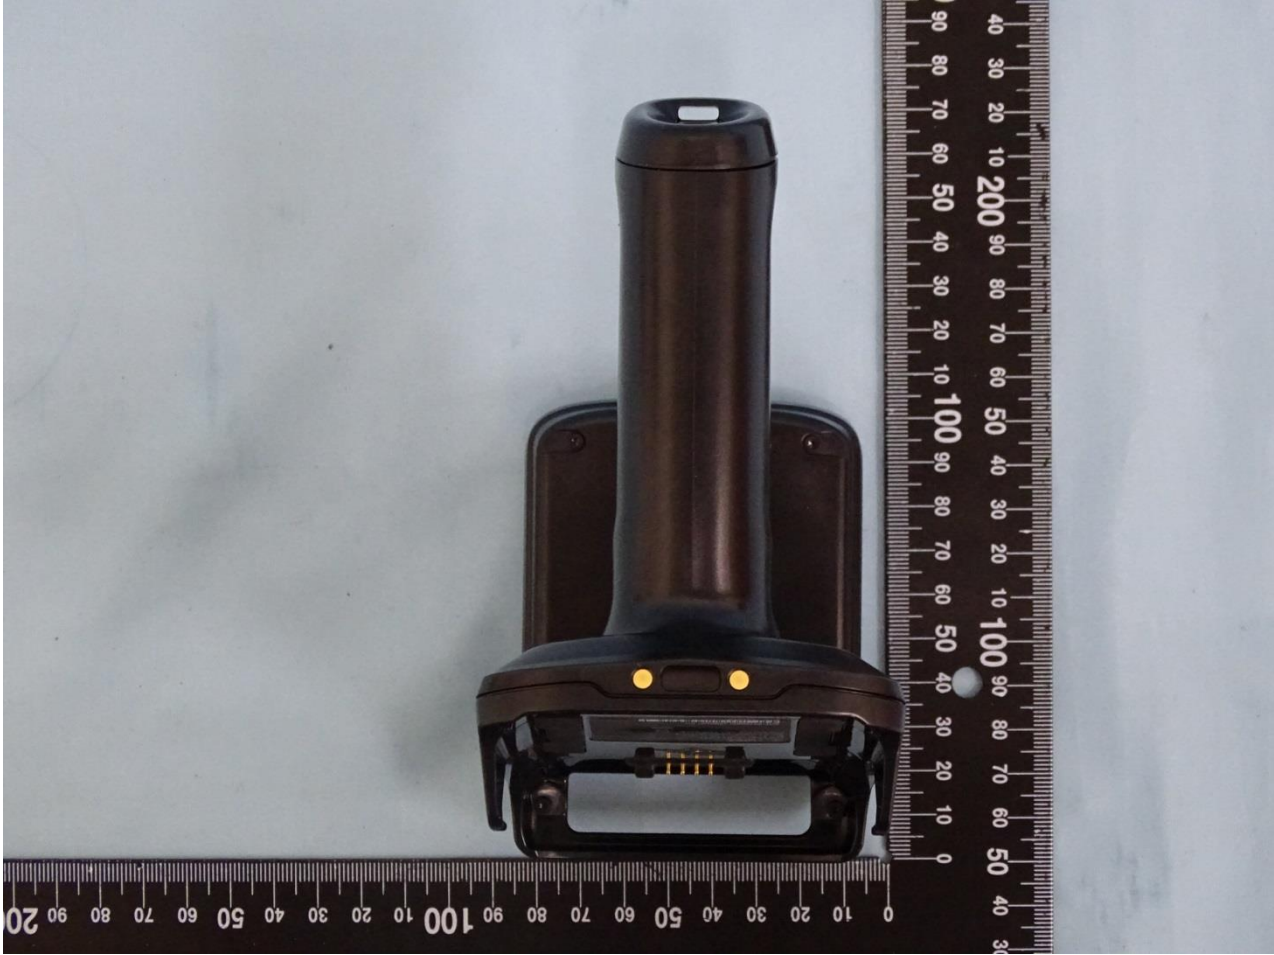

1. External Photograph of EUT

Brand Name: Zebra / Model Name: RFD2000

Brand Name: Zebra / Model Name: RFD2000

Brand Name: Zebra / Model Name: RFD2000

Brand Name: Zebra / Model Name: RFD2000

Brand Name: Zebra / Model Name: RFD2000

Brand Name: Zebra / Model Name: RFD2000

2. Photograph of Accessory

Brand Name: Zebra / Model Name: RFD2000

Specification of Accessory		
Battery	Brand Name	Zebra
	Model Name	82-166537-01

Remark: For accessories equipped with this EUT, please refer to the following photos.