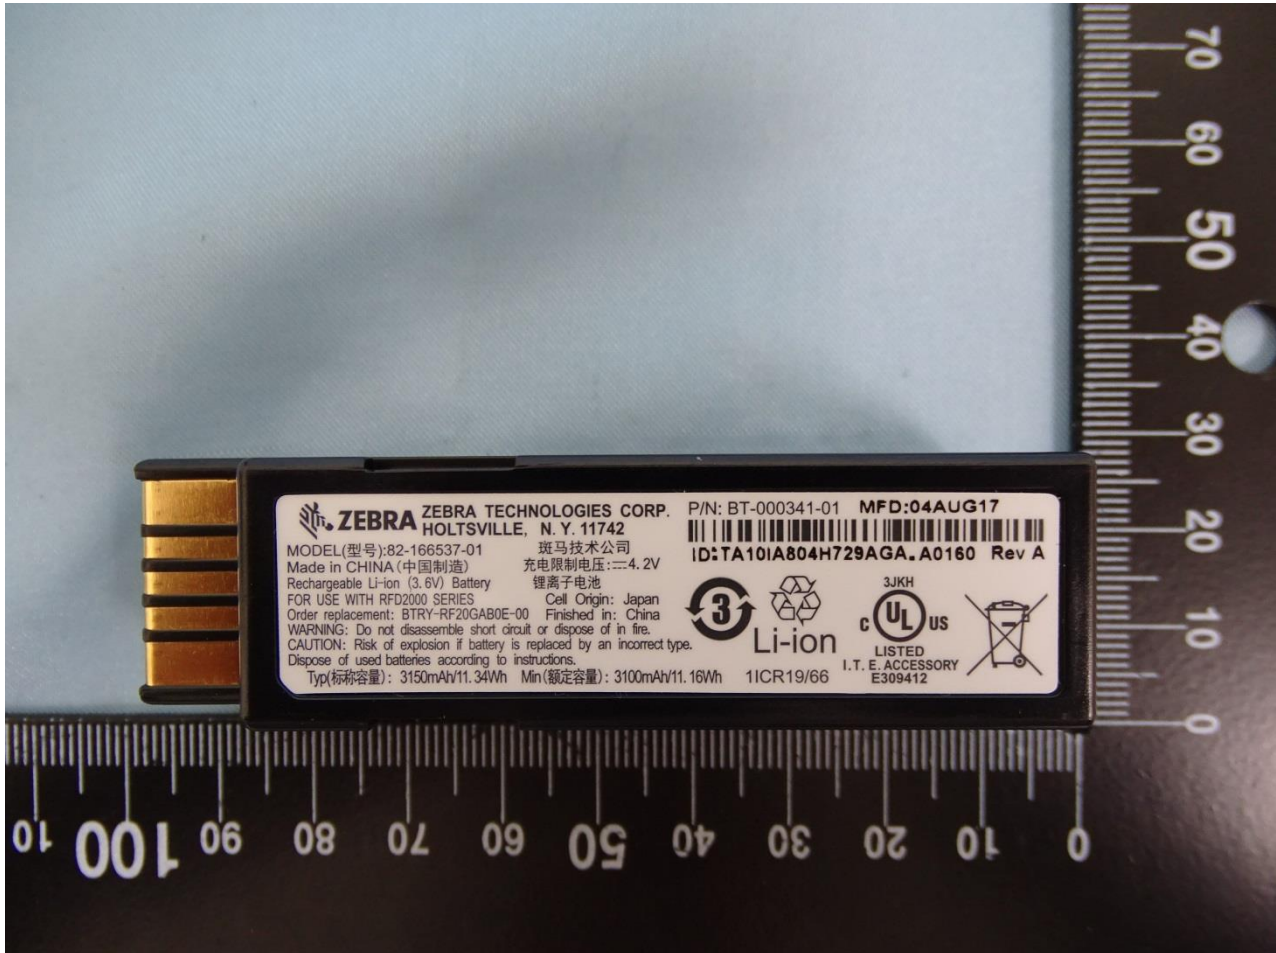

Brand Name: Zebra / Model Name: RFD2000