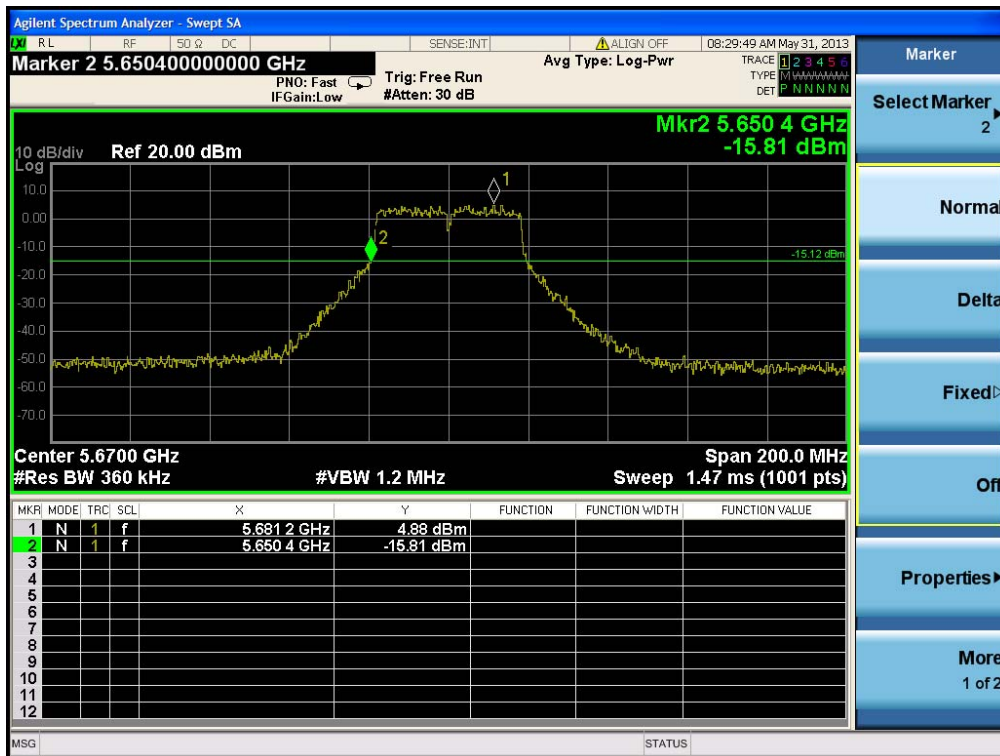

## 1. Results of Conducted Emissions for 20dB Bandwidth

20dB bandwidth of the adjacent channels to 5600~5650MHz. Please refer to as below:

Bandwidth	Frequency (MHz)	20dB Bandwidth Mark Frequency (MHz)	Limit (MHz)	Test Result
20MHz	5580	5589.9	FL < 5600	Complies
	5660	5650.4	FH > 5650	Complies
40MHz	5550	5569.8	FL < 5600	Complies
	5670	5650.4	FH > 5650	Complies
80MHz	5530	5571.4	FL < 5600	Complies

20dB Bandwidth Plot on Configuration IEEE 802.11ac VHT20MHz / 5580 MHz

20dB Bandwidth Plot on Configuration IEEE 802.11ac VHT20MHz / 5660 MHz

20dB Bandwidth Plot on Configuration IEEE 802.11ac VHT40MHz / 5550 MHz

20dB Bandwidth Plot on Configuration IEEE 802.11ac VHT40MHz / 5670 MHz

20dB Bandwidth Plot on Configuration IEEE 802.11ac VHT80MHz / 5530 MHz