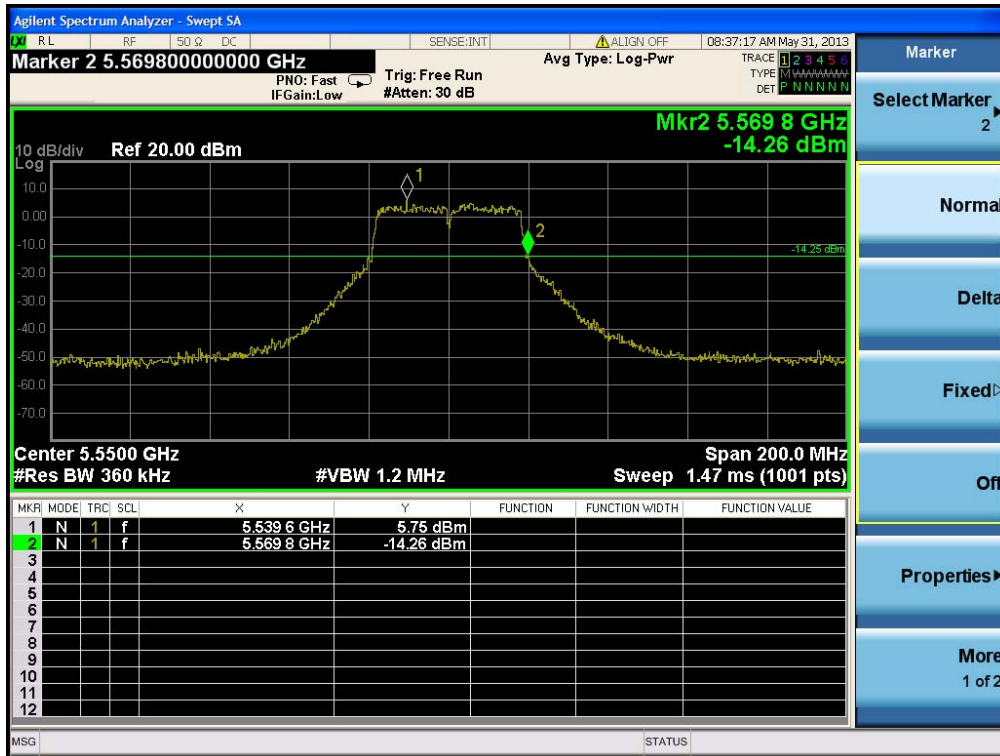

## 1. Results of Conducted Emissions for 20dB Bandwidth

20dB bandwidth of the adjacent channels to 5600~5650MHz. Please refer to as below:

Bandwidth	Frequency (MHz)	20dB Bandwidth Mark Frequency (MHz)	Limit (MHz)	Test Result
20MHz	5580	5589.9	FL < 5600	Complies
	5660	5650.4	FH > 5650	Complies
40MHz	5550	5569.8	FL < 5600	Complies
	5670	5650.4	FH > 5650	Complies
80MHz	5530	5571.4	FL < 5600	Complies

20dB Bandwidth Plot on Configuration IEEE 802.11ac VHT20MHz / 5580 MHz

20dB Bandwidth Plot on Configuration IEEE 802.11ac VHT20MHz / 5660 MHz

20dB Bandwidth Plot on Configuration IEEE 802.11ac VHT40MHz / 5550 MHz