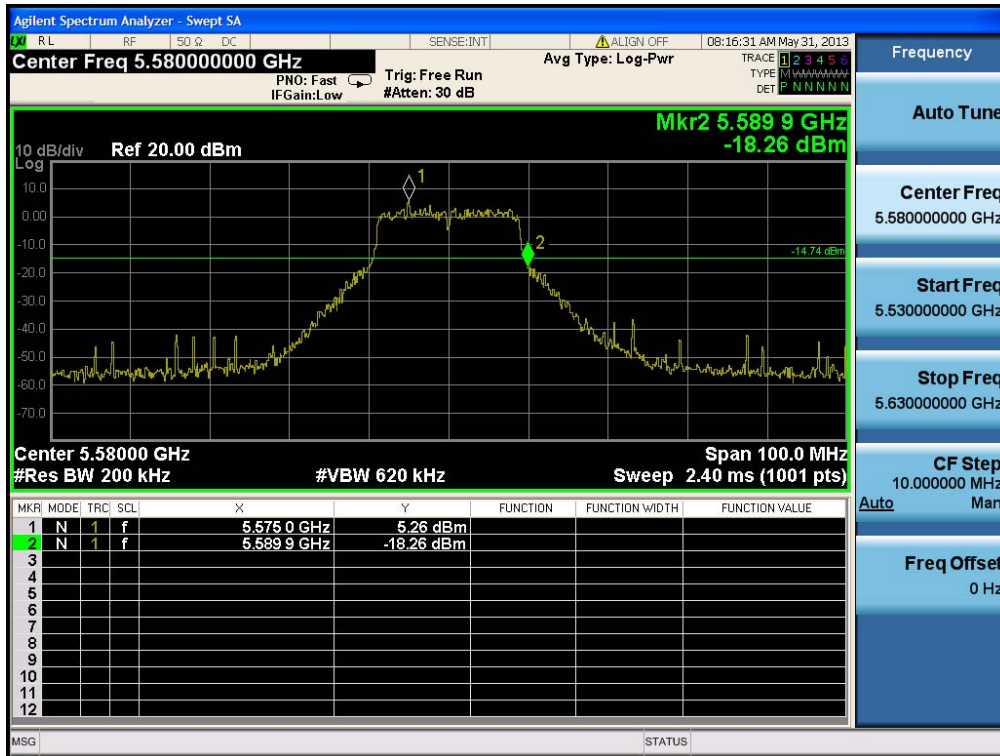

## Appendix C. 20dB Bandwidth Report

## 1. Results of Conducted Emissions for 20dB Bandwidth

20dB bandwidth of the adjacent channels to 5600~5650MHz. Please refer to as below:

Bandwidth	Frequency (MHz)	20dB Bandwidth Mark Frequency (MHz)	Limit (MHz)	Test Result
20MHz	5580	5589.9	FL < 5600	Complies
	5660	5650.4	FH > 5650	Complies
40MHz	5550	5569.8	FL < 5600	Complies
	5670	5650.4	FH > 5650	Complies
80MHz	5530	5571.4	FL < 5600	Complies

20dB Bandwidth Plot on Configuration IEEE 802.11ac VHT20MHz / 5580 MHz

20dB Bandwidth Plot on Configuration IEEE 802.11ac VHT20MHz / 5660 MHz

20dB Bandwidth Plot on Configuration IEEE 802.11ac VHT40MHz / 5550 MHz