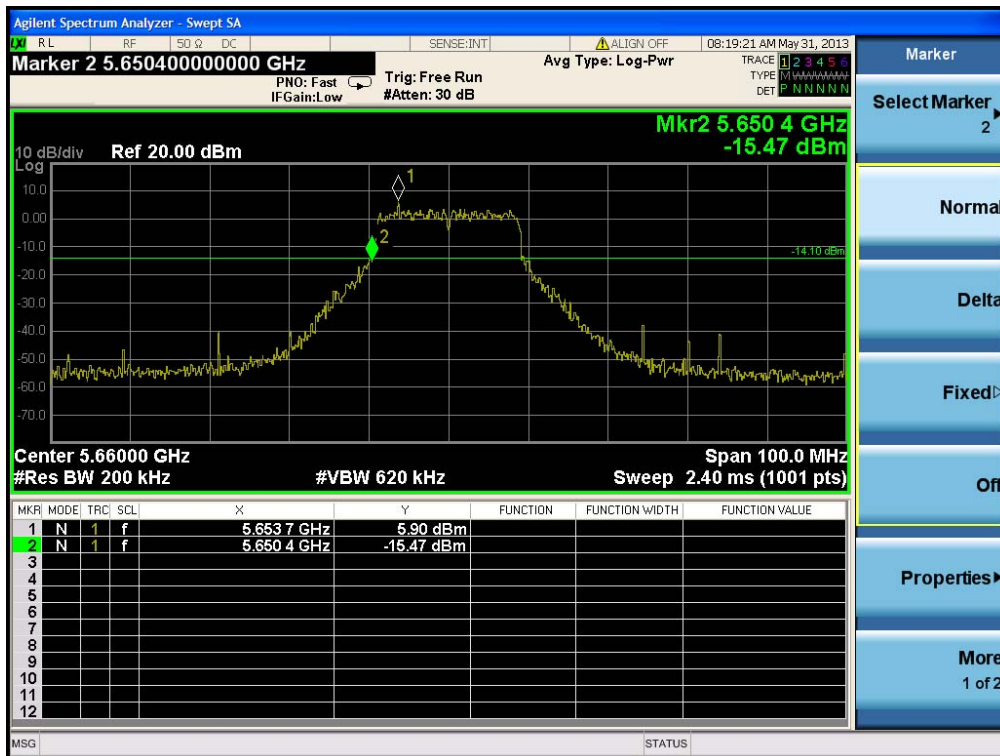

## 1. Results of Conducted Emissions for 20dB Bandwidth

20dB bandwidth of the adjacent channels to 5600~5650MHz. Please refer to as below:

Bandwidth	Frequency (MHz)	20dB Bandwidth Mark Frequency (MHz)	Limit (MHz)	Test Result
20MHz	5580	5589.9	FL < 5600	Complies
	5660	5650.4	FH > 5650	Complies
40MHz	5550	5569.8	FL < 5600	Complies
	5670	5650.4	FH > 5650	Complies
80MHz	5530	5571.4	FL < 5600	Complies

20dB Bandwidth Plot on Configuration IEEE 802.11ac VHT20MHz / 5580 MHz

20dB Bandwidth Plot on Configuration IEEE 802.11ac VHT20MHz / 5660 MHz

20dB Bandwidth Plot on Configuration IEEE 802.11ac VHT40MHz / 5550 MHz