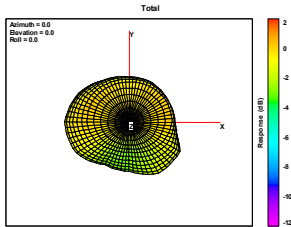

5850

5900

6500

7125

WiFi Antenna 1 Gain:

| MHz | Peak Gain |
|------|-----------|
| 2450 | 2.1 |
| 5150 | 1.3 |
| 5350 | 2.7 |
| 5500 | 3.4 |
| 5850 | 3.7 |
| 6200 | 4 |
| 6500 | 3.5 |
| 6700 | 2.2 |
| 7125 | 1.2 |

2D

Zebra Technologies Corporation

ZEBRA

3D

2400

2450

2500

5150