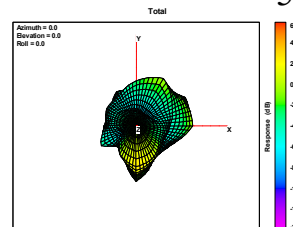

3D

2400

2450

2500

5150

5500

5850