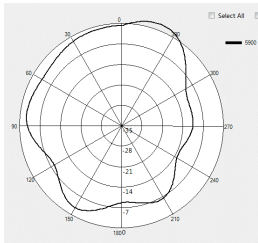

Zebra Technologies Corporation

ZEBRA