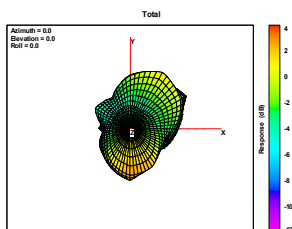

3D

2400

2450

2500

5150

5500

5850