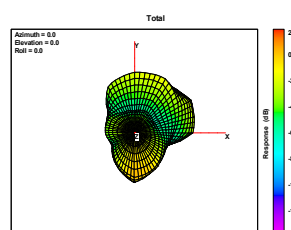

5850

5900

6500

7125

WiFi Antenna 1 Gain:

| MHz | Peak Gain |
|------|-----------|
| 2450 | 2.1 |
| 5150 | 1.3 |
| 5350 | 2.7 |
| 5500 | 3.4 |
| 5850 | 3.7 |
| 6200 | 4 |
| 6500 | 3.5 |
| 6700 | 2.2 |
| 7125 | 1.2 |

2D

Zebra Technologies Corporation

ZEBRA

3D

2400

2450

2500

5150