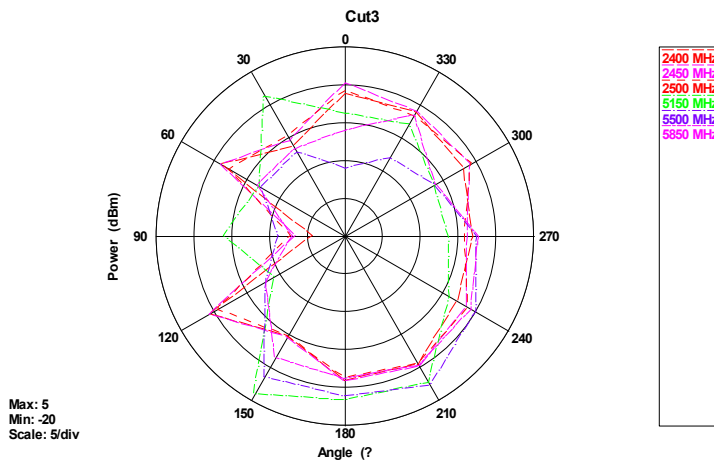

Description of Antenna

Frequency Range	2400MHz-2500MHz 5150MHz-5850MHz 5925MHz-7125MHz
Impedance	0ohm
Antenna type	IFA
Process	LDS

WiFi and BT Antenna 0 Gain:

MHz	Peak Gain
2450	1.5
5150	3.3
5350	3.8
5500	3.5
5850	3.1
6200	2.9
6500	2.3
6700	1.4
7125	-1.4

2D