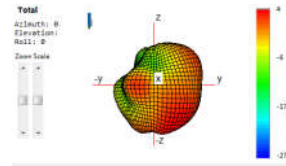

Zebra Technologies Corporation

5900

6500

7125