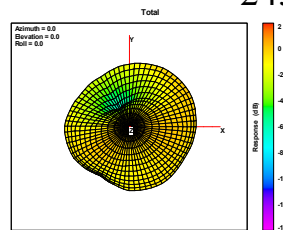

WiFi and BT Antenna 0 Gain:

| MHz | Peak Gain |
|------|-----------|
| 2450 | 1.5 |
| 5150 | 3.3 |
| 5350 | 3.8 |
| 5500 | 3.5 |
| 5850 | 3.1 |
| 6200 | 2.9 |
| 6500 | 2.3 |
| 6700 | 1.4 |
| 7125 | -1.4 |

2D

3D

2400

2450

Zebra Technologies Corporation

2500

5150

5500

5850

5900

6500

7125

WiFi Antenna 1 Gain:

| MHz | Peak Gain |
|------|-----------|
| 2450 | 2.1 |
| 5150 | 1.3 |
| 5350 | 2.7 |
| 5500 | 3.4 |
| 5850 | 3.7 |
| 6200 | 4 |
| 6500 | 3.5 |
| 6700 | 2.2 |
| 7125 | 1.2 |