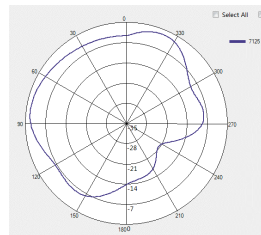

Zebra Technologies Corporation

ZEBRA