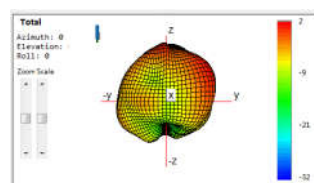

WiFi and BT Antenna 0 Gain:

| MHz | Peak Gain |
|------|-----------|
| 2450 | 1.5 |
| 5150 | 3.3 |
| 5350 | 3.8 |
| 5500 | 3.5 |
| 5850 | 3.1 |
| 6200 | 2.9 |
| 6500 | 2.3 |
| 6700 | 1.4 |
| 7125 | -1.4 |

2D

3D

2400

2450

Zebra Technologies Corporation

2500

5150

5500

5850

5900

6500

7125

WiFi Antenna 1 Gain:

| MHz | Peak Gain |
|------|-----------|
| 2450 | 2.1 |
| 5150 | 1.3 |
| 5350 | 2.7 |
| 5500 | 3.4 |
| 5850 | 3.7 |
| 6200 | 4 |
| 6500 | 3.5 |
| 6700 | 2.2 |
| 7125 | 1.2 |