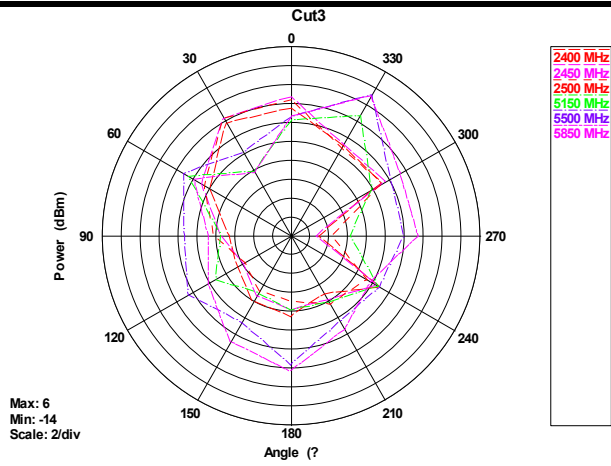

Zebra Technologies Corporation

ZEBRA