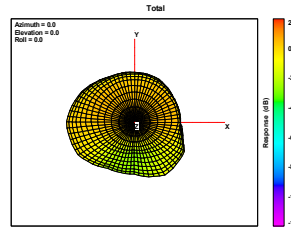

WiFi and BT Antenna 0 Gain:

| MHz | Peak Gain |
|------|-----------|
| 2450 | 1.5 |
| 5150 | 3.3 |
| 5350 | 3.8 |
| 5500 | 3.5 |
| 5850 | 3.1 |
| 6200 | 2.9 |
| 6500 | 2.3 |
| 6700 | 1.4 |
| 7125 | -1.4 |

5850

5900

6500

7125

WiFi Antenna 1 Gain:

| MHz | Peak Gain |
|------|-----------|
| 2450 | 2.1 |
| 5150 | 1.3 |
| 5350 | 2.7 |
| 5500 | 3.4 |
| 5850 | 3.7 |
| 6200 | 4 |
| 6500 | 3.5 |
| 6700 | 2.2 |
| 7125 | 1.2 |

2D

Zebra Technologies Corporation

ZEBRA

3D

2400

2450

2500

5150