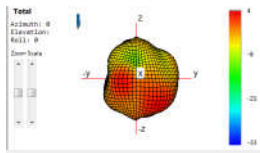

Zebra Technologies Corporation

5900