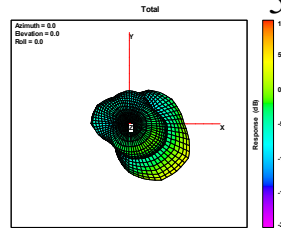

WiFi and BT Antenna 0 Gain:

| MHz | Peak Gain |
|------|-----------|
| 2450 | 1.5 |
| 5150 | 3.3 |
| 5350 | 3.8 |
| 5500 | 3.5 |
| 5850 | 3.1 |
| 6200 | 2.9 |
| 6500 | 2.3 |
| 6700 | 1.4 |
| 7125 | -1.4 |

2D

3D

2400

2450

Zebra Technologies Corporation

2500

5150

5500

5850

5900

6500

7125

WiFi Antenna 1 Gain:

| MHz | Peak Gain |
|------|-----------|
| 2450 | 2.1 |
| 5150 | 1.3 |
| 5350 | 2.7 |
| 5500 | 3.4 |
| 5850 | 3.7 |
| 6200 | 4 |
| 6500 | 3.5 |
| 6700 | 2.2 |
| 7125 | 1.2 |