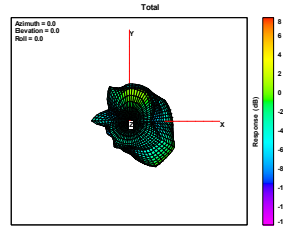

WiFi and BT Antenna 0 Gain:

| MHz | Peak Gain |
|------|-----------|
| 2450 | 1.5 |
| 5150 | 3.3 |
| 5350 | 3.8 |
| 5500 | 3.5 |
| 5850 | 3.1 |
| 6200 | 2.9 |
| 6500 | 2.3 |
| 6700 | 1.4 |
| 7125 | -1.4 |

2D

3D

2400

2450

Zebra Technologies Corporation

2500

5150

5500

5850

5900

6500

7125

WiFi Antenna 1 Gain:

| MHz | Peak Gain |
|------|-----------|
| 2450 | 2.1 |
| 5150 | 1.3 |
| 5350 | 2.7 |
| 5500 | 3.4 |
| 5850 | 3.7 |
| 6200 | 4 |
| 6500 | 3.5 |
| 6700 | 2.2 |
| 7125 | 1.2 |