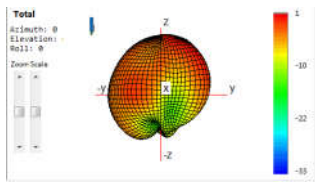

WiFi and BT Antenna 0 Gain:

| MHz | Peak Gain |
|------|-----------|
| 2450 | 1.5 |
| 5150 | 3.3 |
| 5350 | 3.8 |
| 5500 | 3.5 |
| 5850 | 3.1 |
| 6200 | 2.9 |
| 6500 | 2.3 |
| 6700 | 1.4 |
| 7125 | -1.4 |

2D

3D

2400

2450

Zebra Technologies Corporation

2500

5150

5500

5850

5900

6500

7125

WiFi Antenna 1 Gain:

| MHz | Peak Gain |
|------|-----------|
| 2450 | 2.1 |
| 5150 | 1.3 |
| 5350 | 2.7 |
| 5500 | 3.4 |
| 5850 | 3.7 |
| 6200 | 4 |
| 6500 | 3.5 |
| 6700 | 2.2 |
| 7125 | 1.2 |