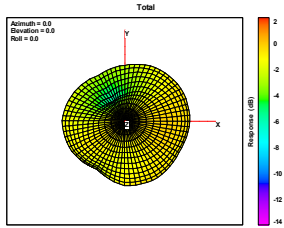

WiFi and BT Antenna 0 Gain:

| MHz | Peak Gain |
|------|-----------|
| 2450 | 1.5 |
| 5150 | 3.3 |
| 5350 | 3.8 |
| 5500 | 3.5 |
| 5850 | 3.1 |
| 6200 | 2.9 |
| 6500 | 2.3 |
| 6700 | 1.4 |
| 7125 | -1.4 |

2D

3D

2400

2450

Zebra Technologies Corporation

2500

5150

5500

5850

5900

6500

7125

WiFi Antenna 1 Gain:

| MHz | Peak Gain |
|------|-----------|
| 2450 | 2.1 |
| 5150 | 1.3 |
| 5350 | 2.7 |
| 5500 | 3.4 |
| 5850 | 3.7 |
| 6200 | 4 |
| 6500 | 3.5 |
| 6700 | 2.2 |
| 7125 | 1.2 |