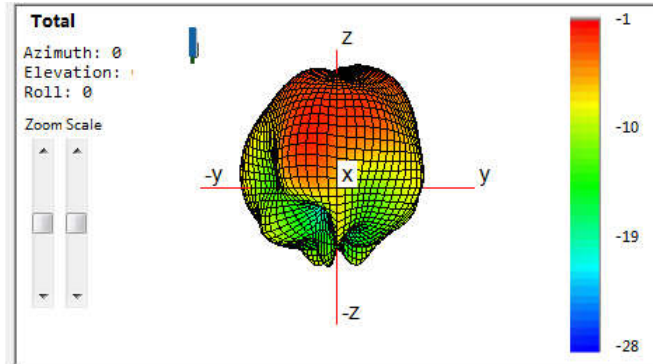

5850

5900

6500

7125

WiFi Antenna 1 Gain:

| MHz | Peak Gain |
|------|-----------|
| 2450 | 2.1 |
| 5150 | 1.3 |
| 5350 | 2.7 |
| 5500 | 3.4 |
| 5850 | 3.7 |
| 6200 | 4 |
| 6500 | 3.5 |
| 6700 | 2.2 |
| 7125 | 1.2 |