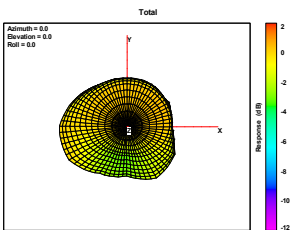

5850

5900

6500

7125

WiFi Antenna 1 Gain:

| MHz | Peak Gain |
|------|-----------|
| 2450 | 2.1 |
| 5150 | 1.3 |
| 5350 | 2.7 |
| 5500 | 3.4 |
| 5850 | 3.7 |
| 6200 | 4 |
| 6500 | 3.5 |
| 6700 | 2.2 |
| 7125 | 1.2 |

2D

Zebra Technologies Corporation

ZEBRA

3D

2400

2450

2500

5150