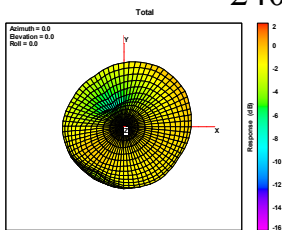

WiFi and BT Antenna 0 Gain:

| MHz | Peak Gain |
|------|-----------|
| 2450 | 1.5 |
| 5150 | 3.3 |
| 5350 | 3.8 |
| 5500 | 3.5 |
| 5850 | 3.1 |
| 6200 | 2.9 |
| 6500 | 2.3 |
| 6700 | 1.4 |
| 7125 | -1.4 |

2D

3D

2400

2450

Zebra Technologies Corporation

2500

5150

5500