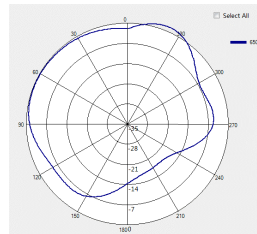

Zebra Technologies Corporation

ZEBRA