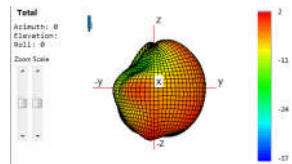

Zebra Technologies Corporation

5900

6500

7125