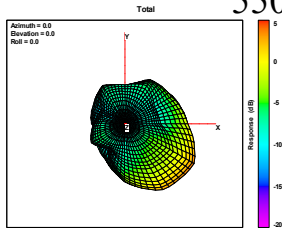

WiFi and BT Antenna 0 Gain:

| MHz | Peak Gain |
|------|-----------|
| 2450 | 1.5 |
| 5150 | 3.3 |
| 5350 | 3.8 |
| 5500 | 3.5 |
| 5850 | 3.1 |
| 6200 | 2.9 |
| 6500 | 2.3 |
| 6700 | 1.4 |
| 7125 | -1.4 |

2D

3D

2400

2450

Zebra Technologies Corporation

2500

5150

5500

5850

5900

6500

7125

WiFi Antenna 1 Gain:

| MHz | Peak Gain |
|------|-----------|
| 2450 | 2.1 |
| 5150 | 1.3 |
| 5350 | 2.7 |
| 5500 | 3.4 |
| 5850 | 3.7 |
| 6200 | 4 |
| 6500 | 3.5 |
| 6700 | 2.2 |
| 7125 | 1.2 |