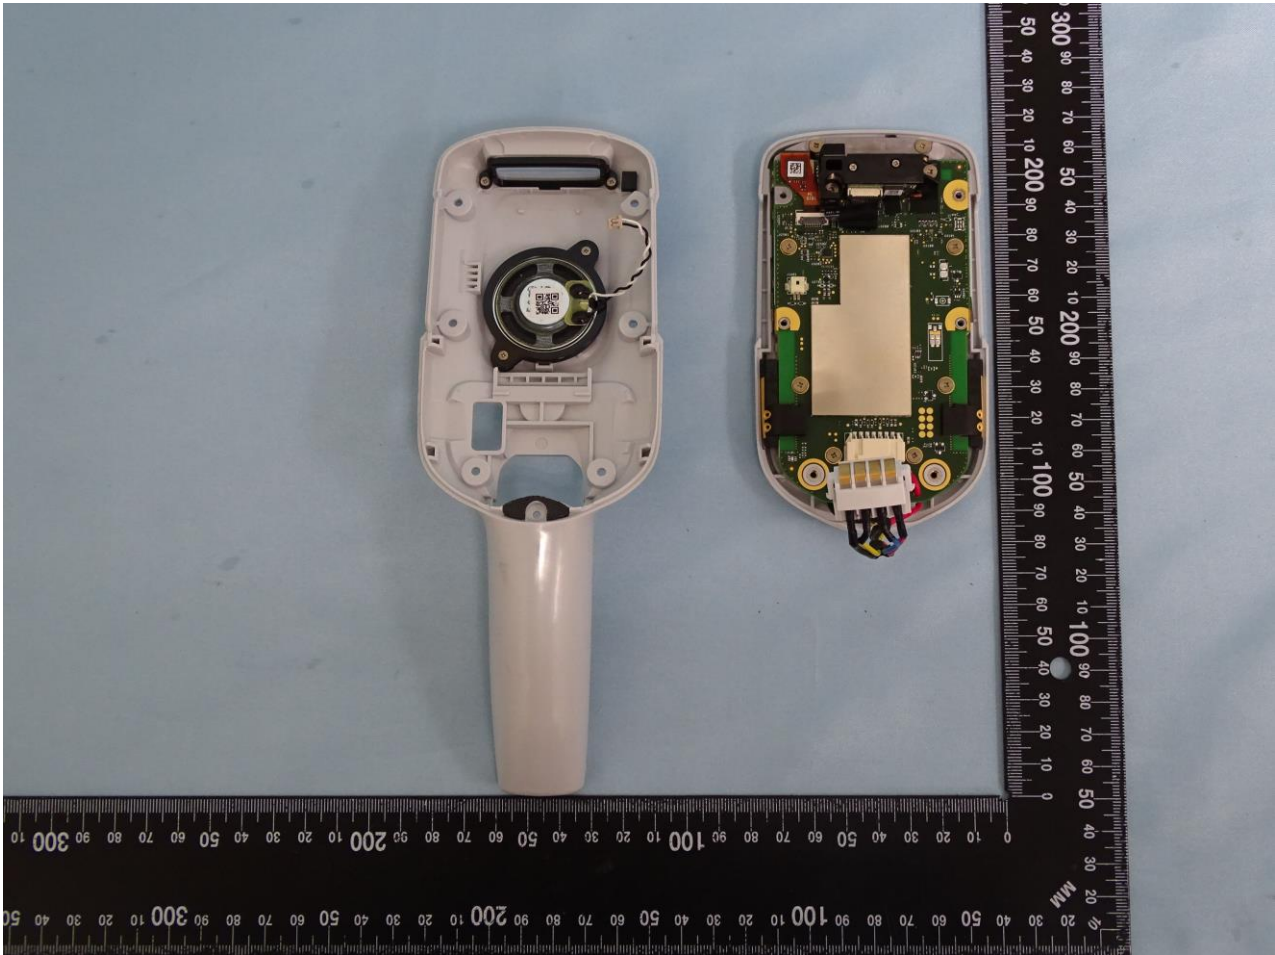

Brand Name: ZEBRA / HVIN: PS20J