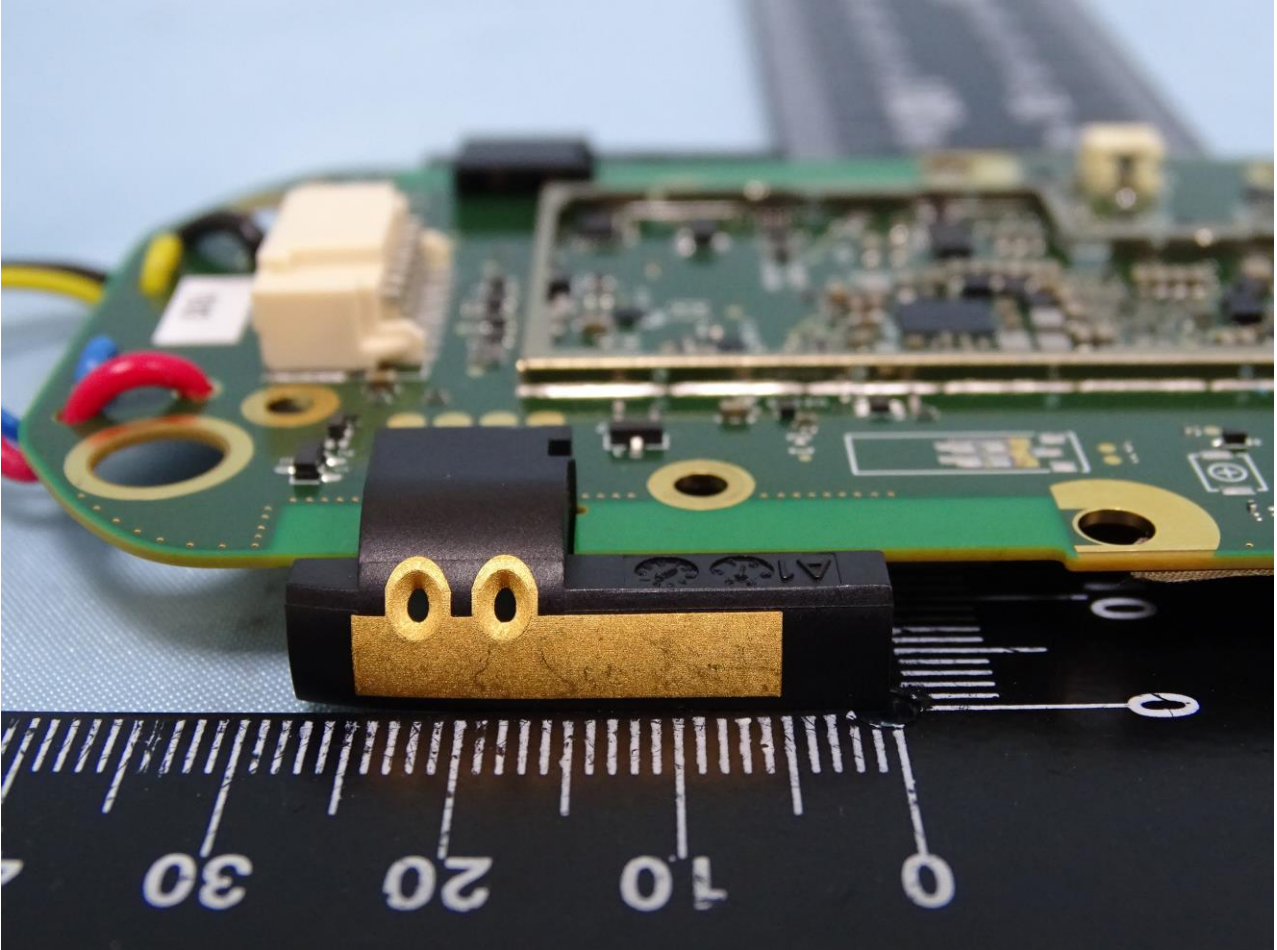

Brand Name: ZEBRA / HVIN: PS20J

Brand Name: ZEBRA / HVIN: PS20J

Brand Name: ZEBRA / HVIN: PS20J

Brand Name: ZEBRA / HVIN: PS20J

Brand Name: ZEBRA / HVIN: PS20J

Brand Name: ZEBRA / HVIN: PS20J

Brand Name: ZEBRA / HVIN: PS20J

Brand Name: ZEBRA / HVIN: PS20J

————THE END————