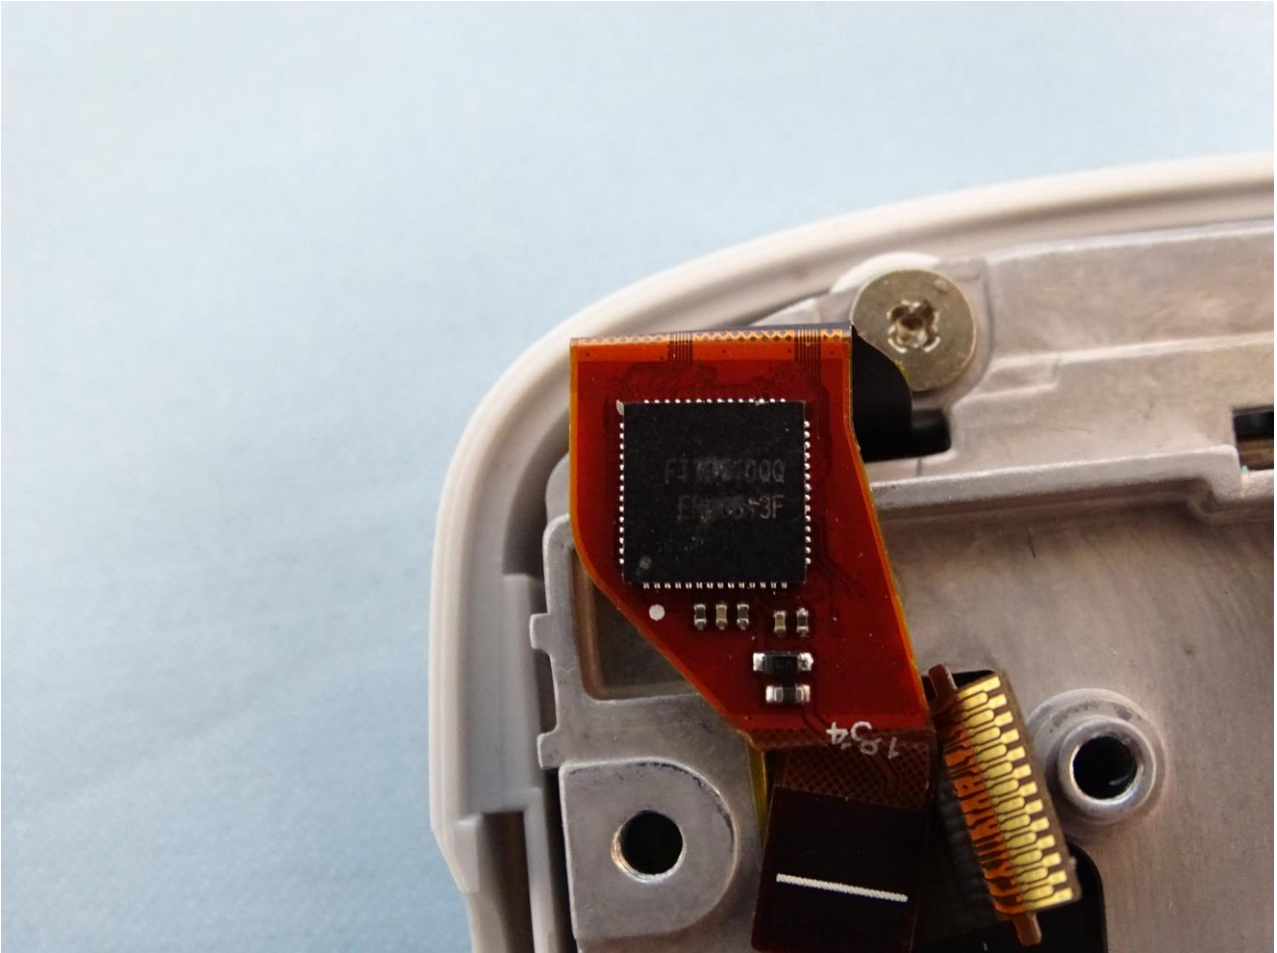

Brand Name: ZEBRA / HVIN: PS20J

Brand Name: ZEBRA / HVIN: PS20J

Brand Name: ZEBRA / HVIN: PS20J

Brand Name: ZEBRA / HVIN: PS20J

Brand Name: ZEBRA / HVIN: PS20J

Brand Name: ZEBRA / HVIN: PS20J

Brand Name: ZEBRA / HVIN: PS20J