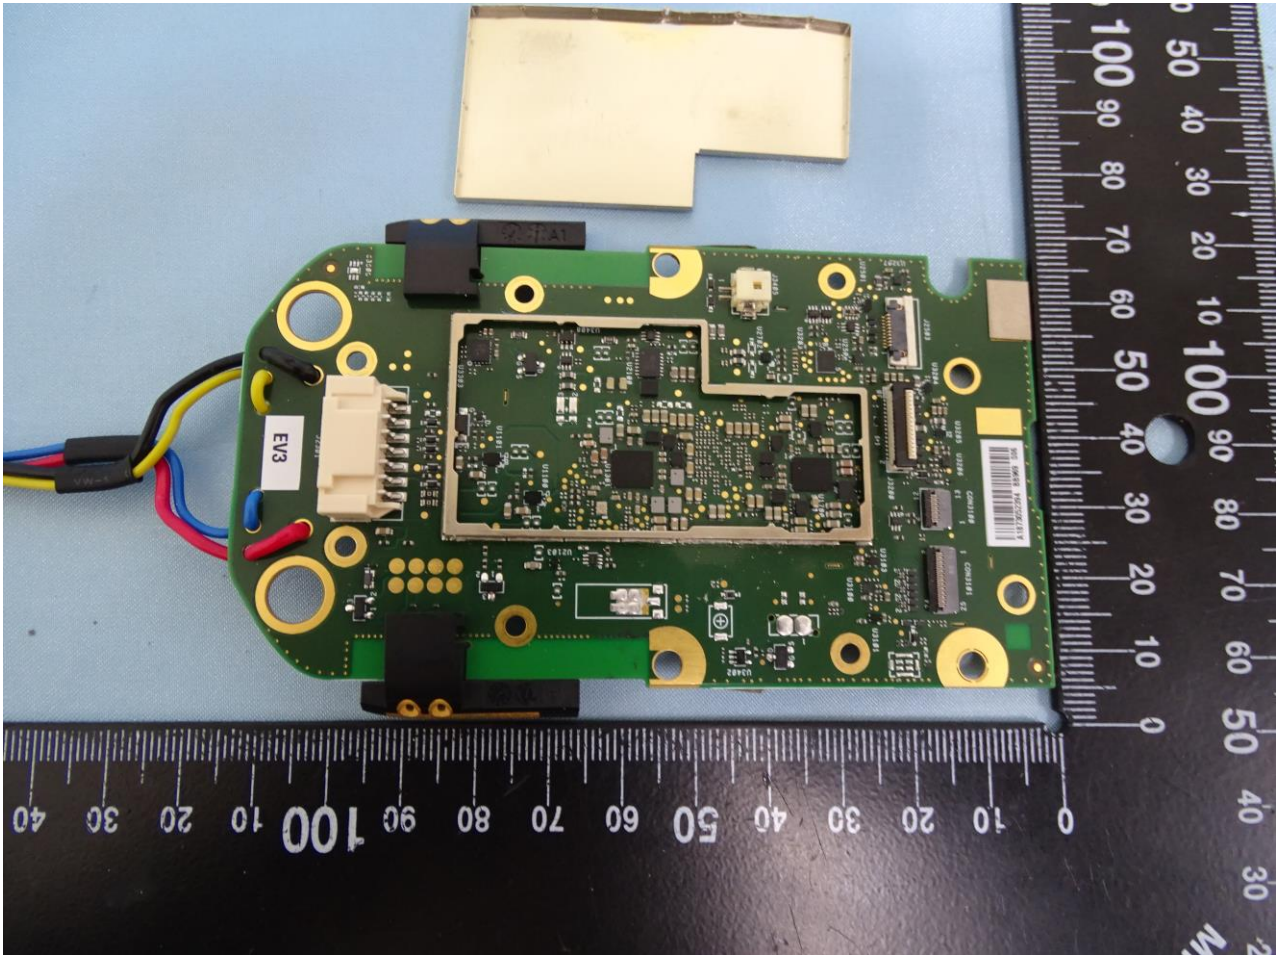

Brand Name: ZEBRA / HVIN: PS20J

Brand Name: ZEBRA / HVIN: PS20J

Brand Name: ZEBRA / HVIN: PS20J

Brand Name: ZEBRA / HVIN: PS20J

Brand Name: ZEBRA / HVIN: PS20J

Brand Name: ZEBRA / HVIN: PS20J

Brand Name: ZEBRA / HVIN: PS20J

Brand Name: ZEBRA / HVIN: PS20J

————THE END————