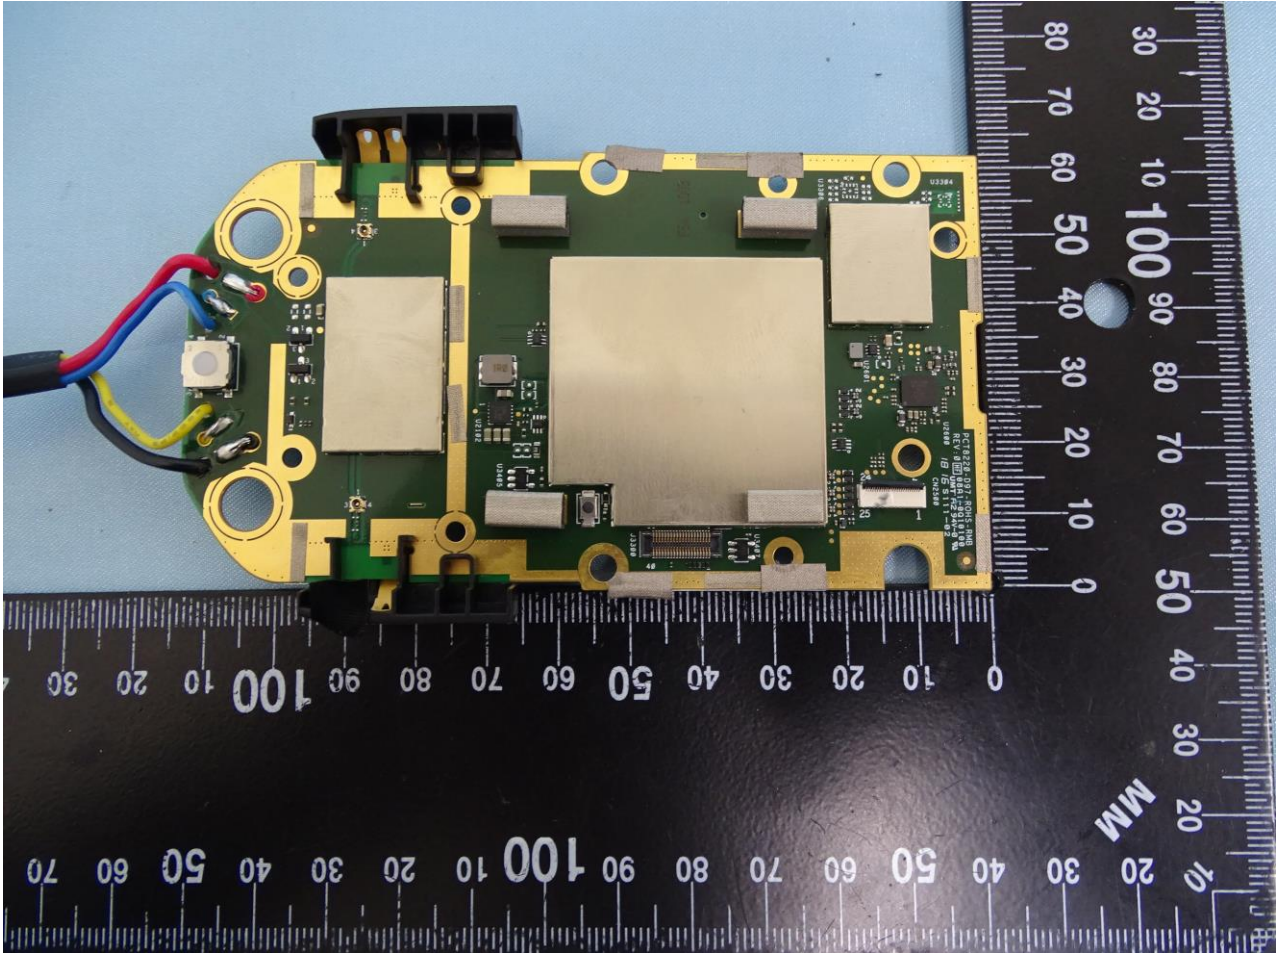

Brand Name: ZEBRA / HVIN: PS20J

Brand Name: ZEBRA / HVIN: PS20J

Brand Name: ZEBRA / HVIN: PS20J

Brand Name: ZEBRA / HVIN: PS20J

Brand Name: ZEBRA / HVIN: PS20J

Brand Name: ZEBRA / HVIN: PS20J

Brand Name: ZEBRA / HVIN: PS20J