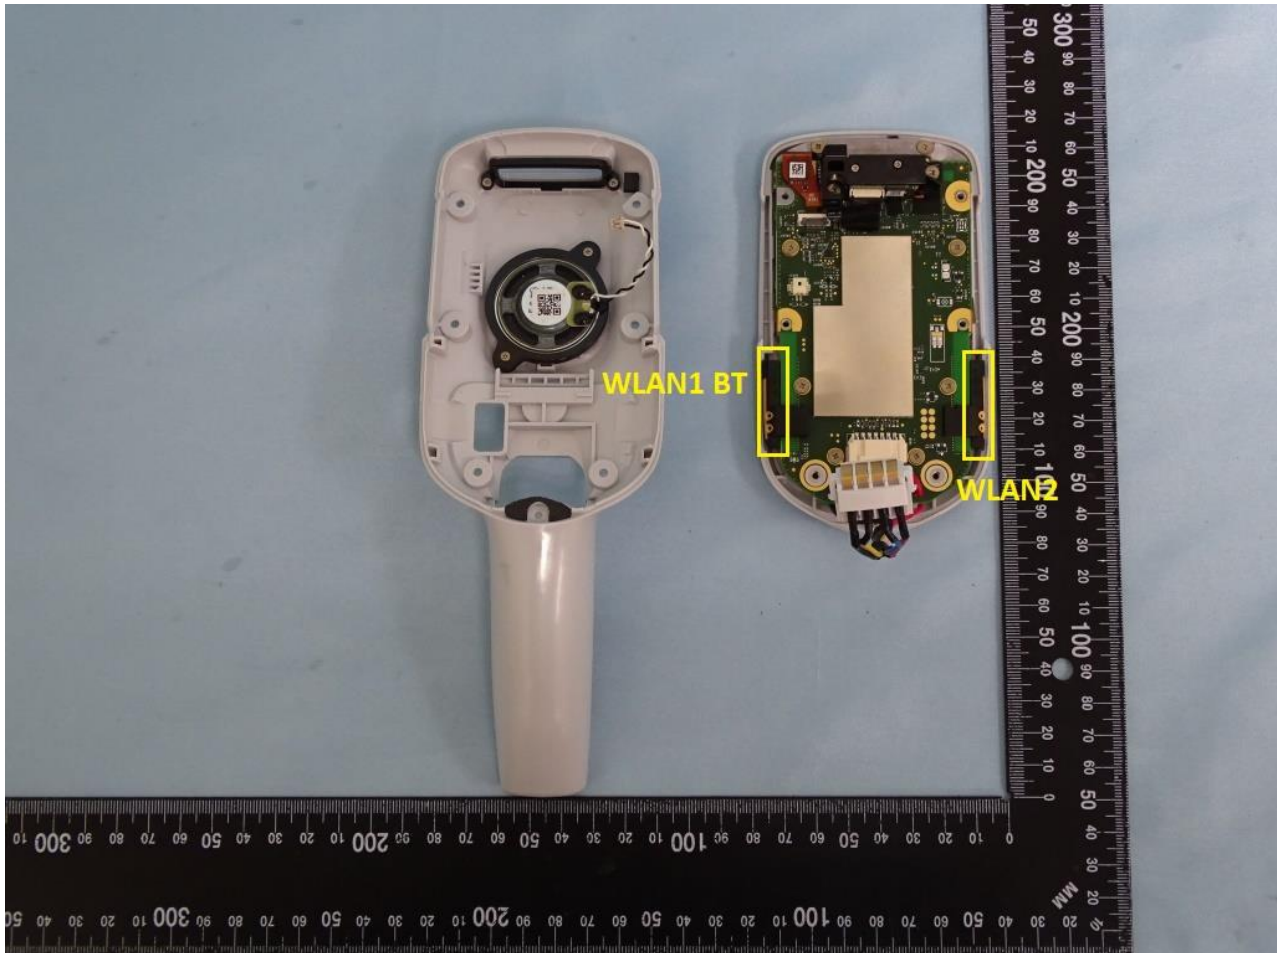

3. Internal Photograph of EUT

Brand Name: ZEBRA / HVIN: PS20J