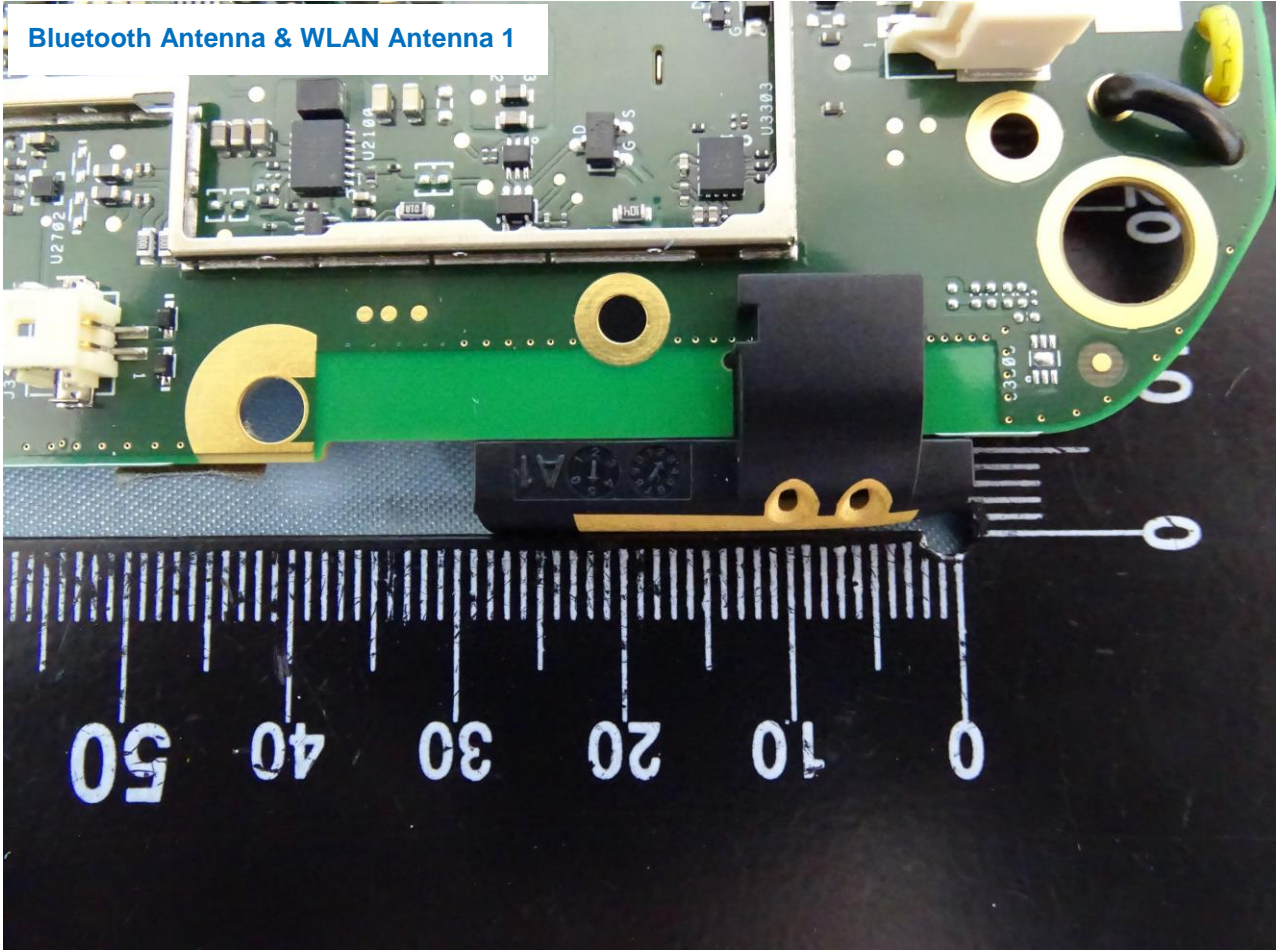

Brand Name: ZEBRA / HVIN: PS20J

Brand Name: ZEBRA / HVIN: PS20J

Brand Name: ZEBRA / HVIN: PS20J

Brand Name: ZEBRA / HVIN: PS20J

Brand Name: ZEBRA / HVIN: PS20J

Brand Name: ZEBRA / HVIN: PS20J

Brand Name: ZEBRA / HVIN: PS20J

Brand Name: ZEBRA / HVIN: PS20J

————THE END————