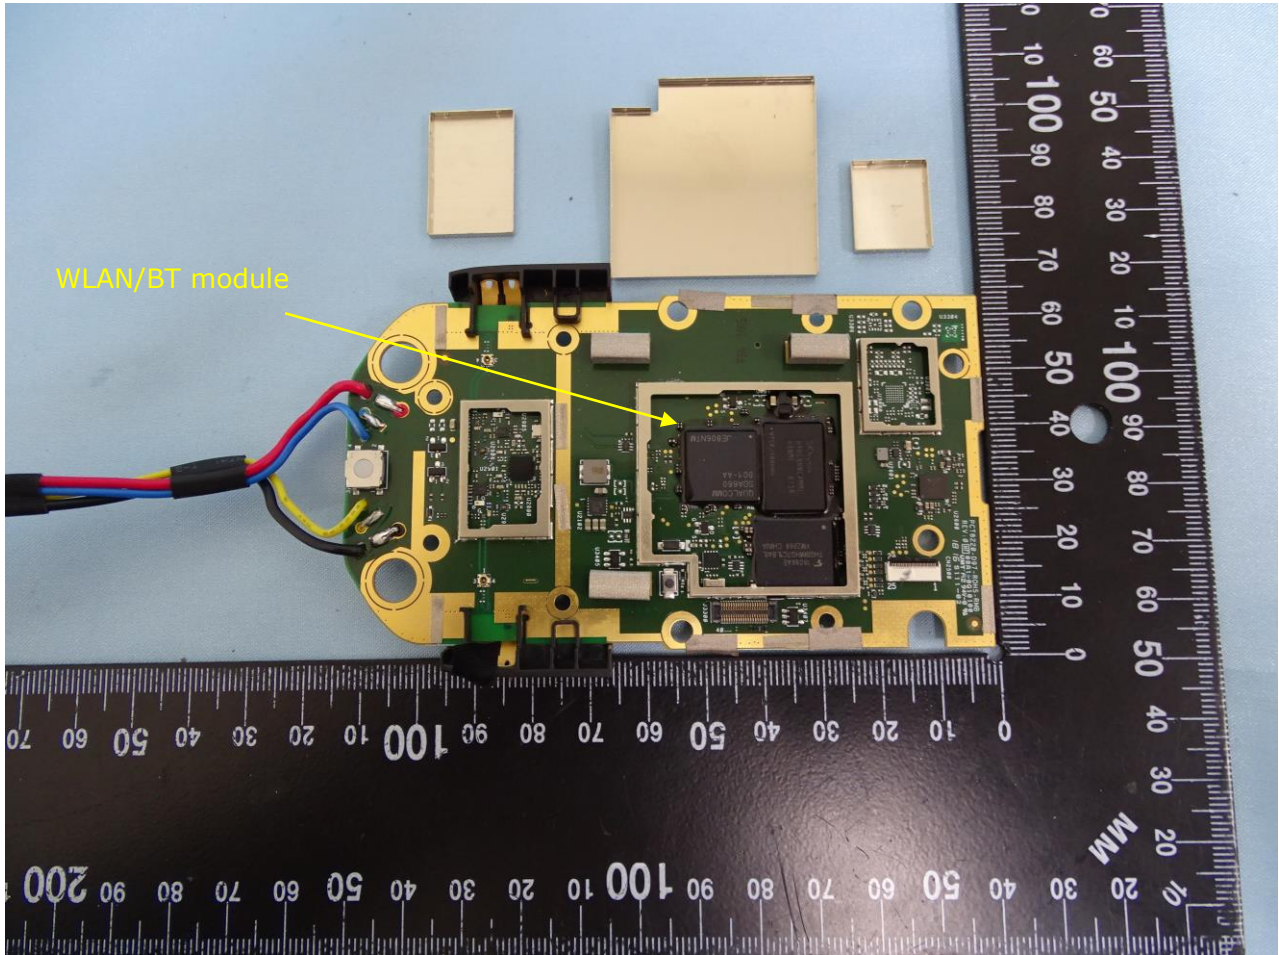

Brand Name: ZEBRA / HVIN: PS20J

Brand Name: ZEBRA / HVIN: PS20J

Brand Name: ZEBRA / HVIN: PS20J

Brand Name: ZEBRA / HVIN: PS20J

Brand Name: ZEBRA / HVIN: PS20J

Brand Name: ZEBRA / HVIN: PS20J

Brand Name: ZEBRA / HVIN: PS20J