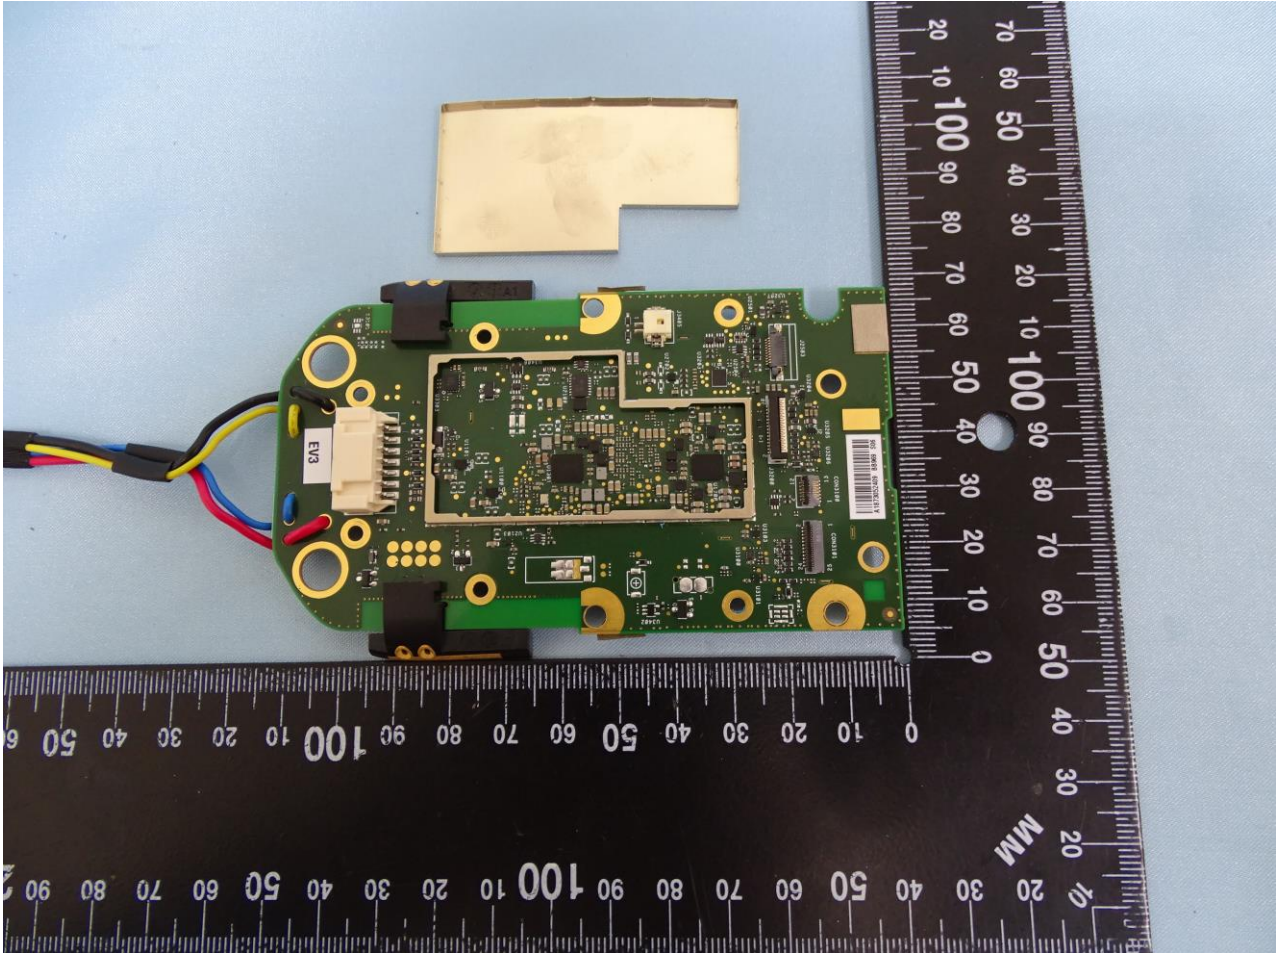

Brand Name: ZEBRA / HVIN: PS20J