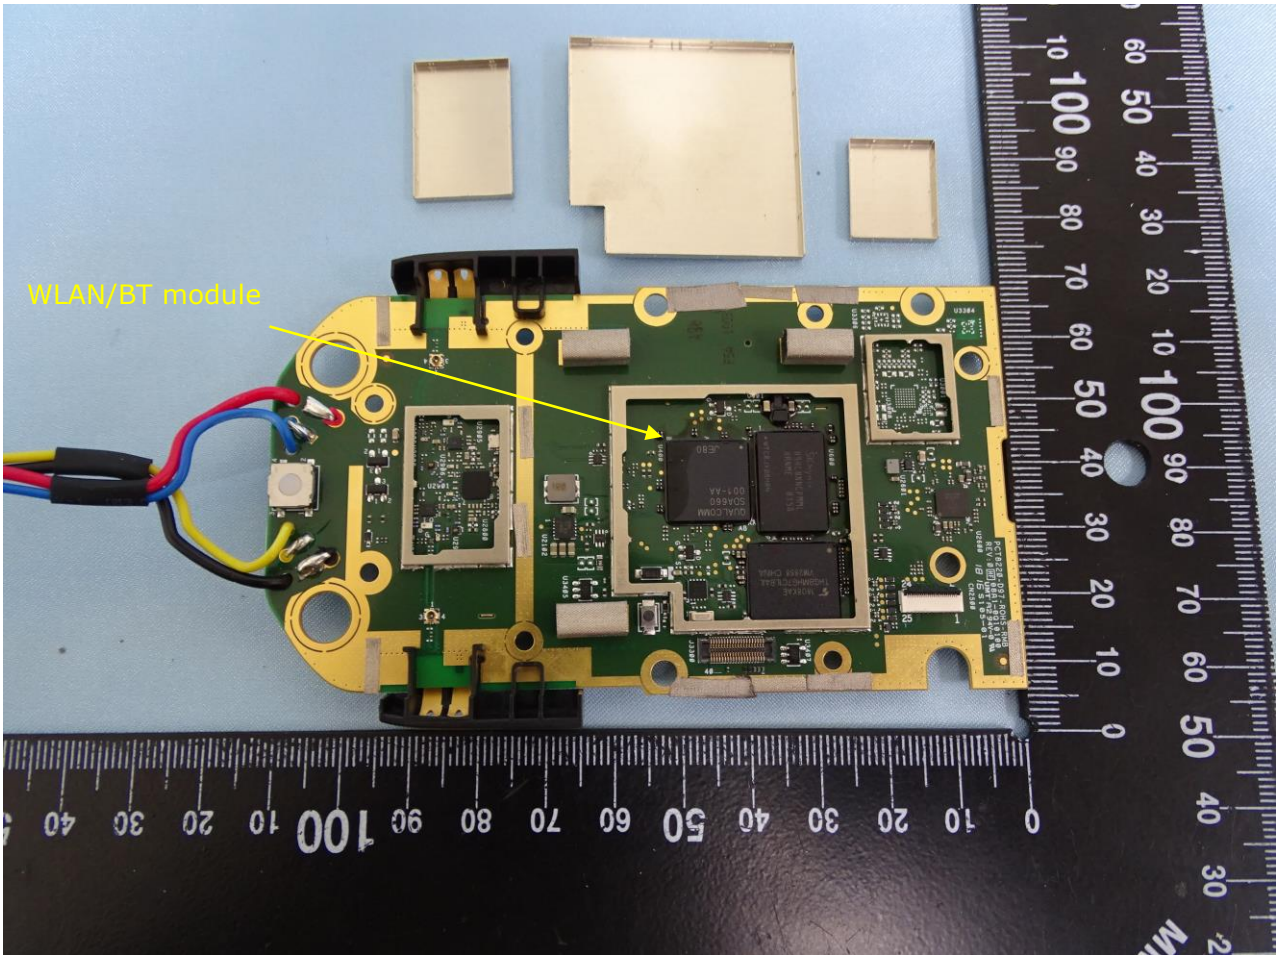

Brand Name: ZEBRA / HVIN: PS20J

Brand Name: ZEBRA / HVIN: PS20J

Brand Name: ZEBRA / HVIN: PS20J

Brand Name: ZEBRA / HVIN: PS20J

Brand Name: ZEBRA / HVIN: PS20J

Brand Name: ZEBRA / HVIN: PS20J

Brand Name: ZEBRA / HVIN: PS20J