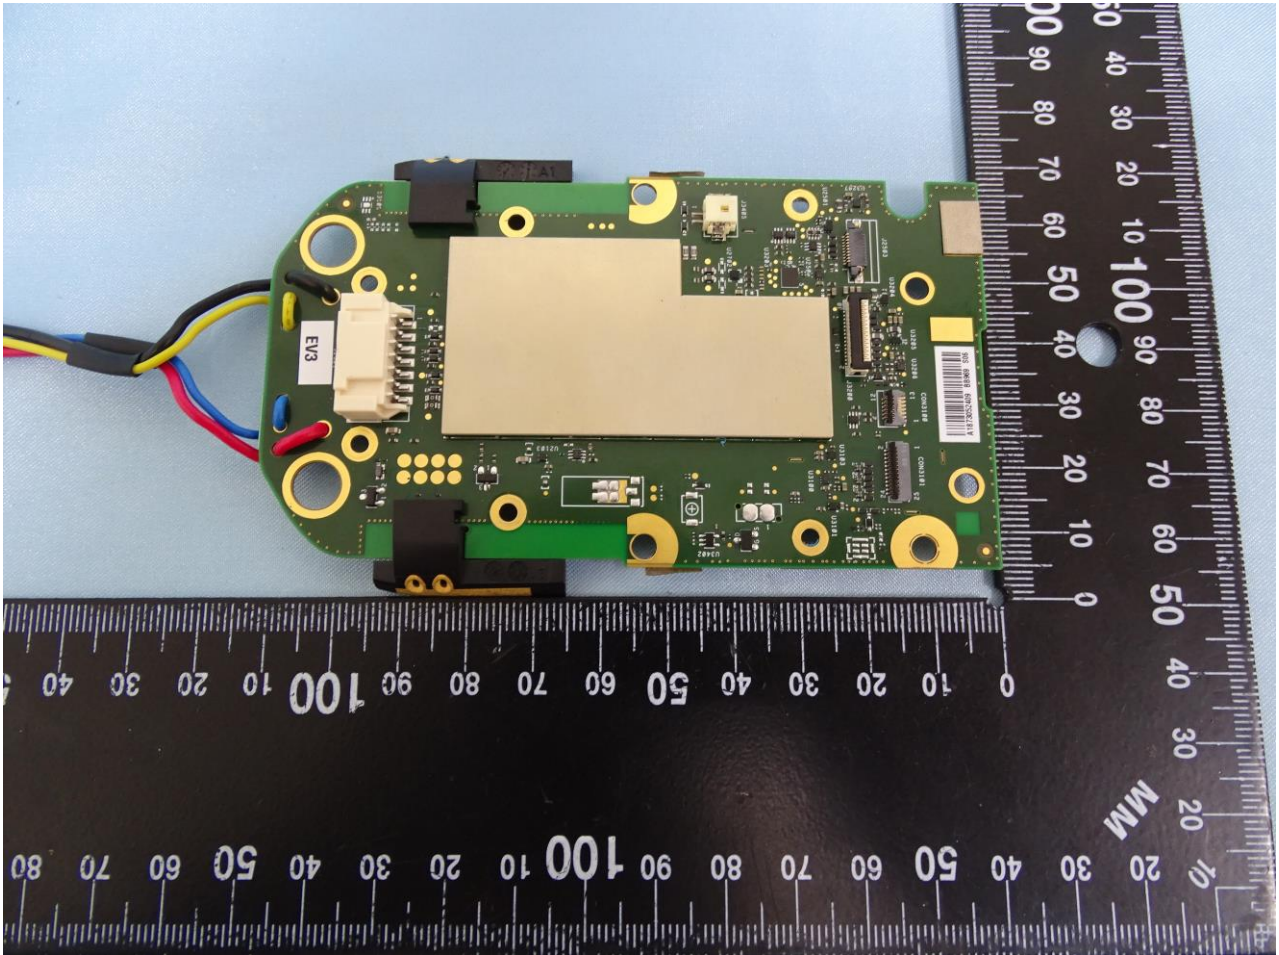

Brand Name: ZEBRA / HVIN: PS20J

Brand Name: ZEBRA / HVIN: PS20J

Brand Name: ZEBRA / HVIN: PS20J

Brand Name: ZEBRA / HVIN: PS20J

Brand Name: ZEBRA / HVIN: PS20J

Brand Name: ZEBRA / HVIN: PS20J

Brand Name: ZEBRA / HVIN: PS20J