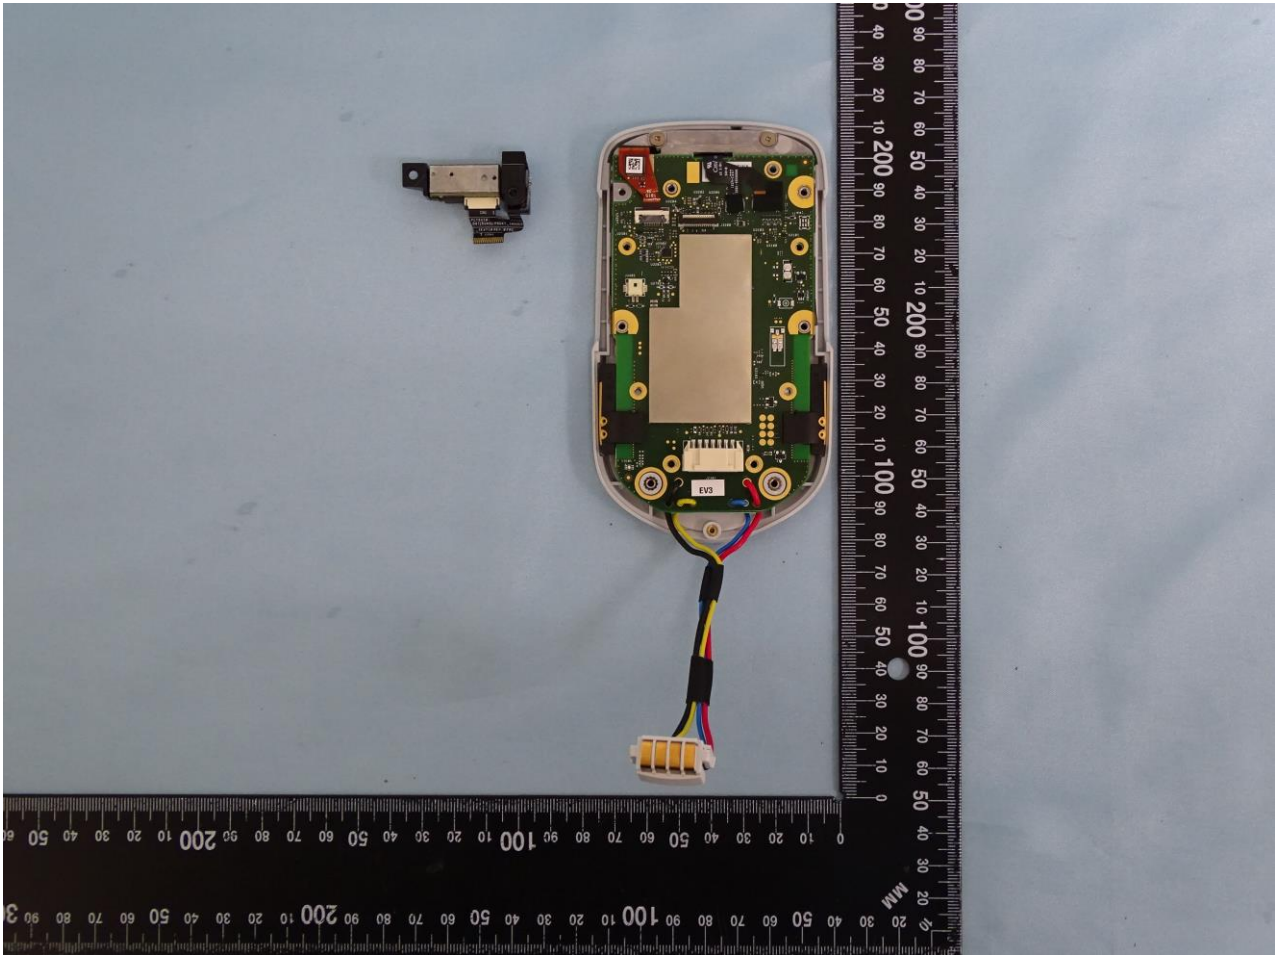

Brand Name: ZEBRA / HVIN: PS20J