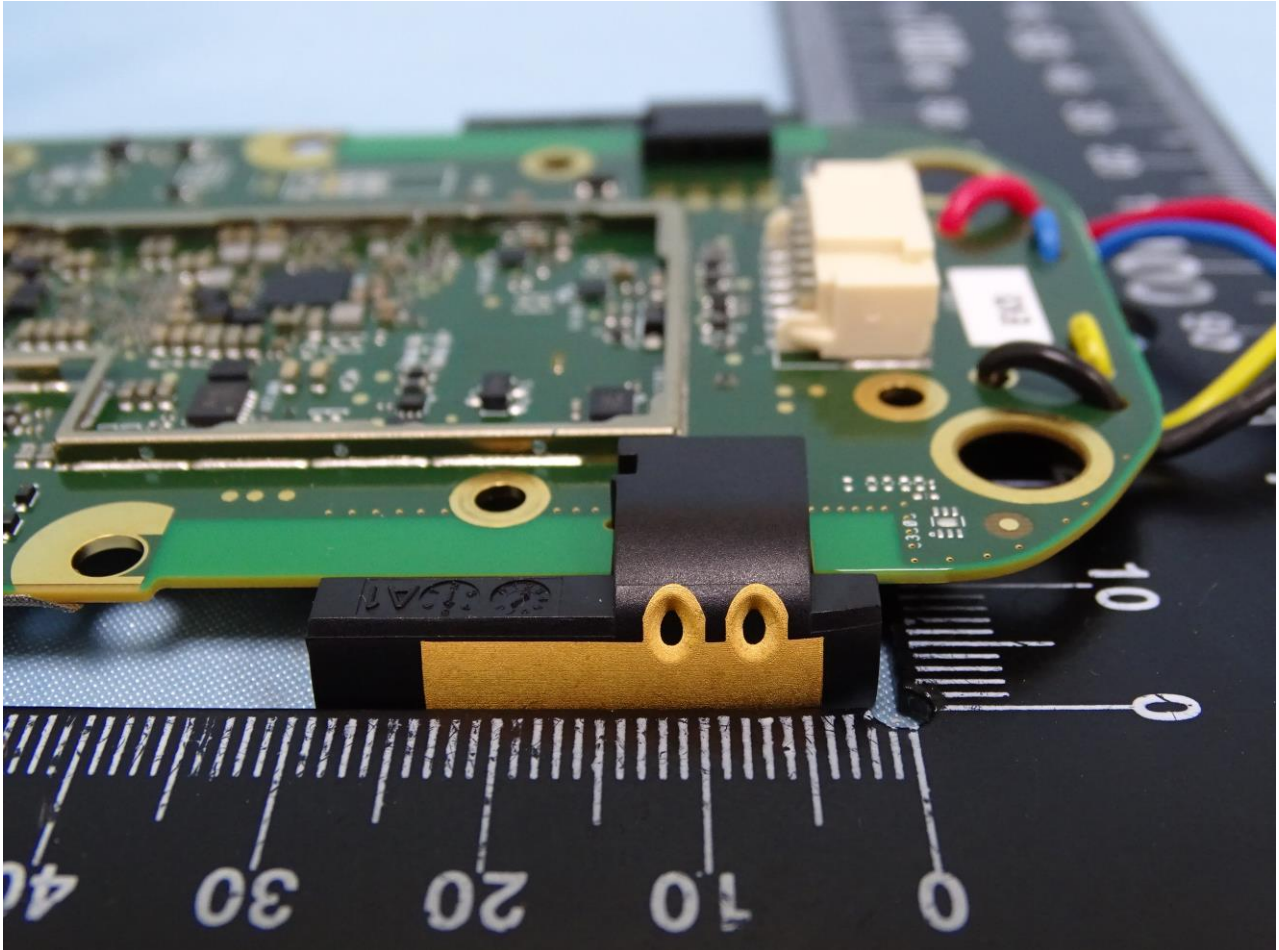

Brand Name: ZEBRA / HVIN: PS20J

Brand Name: ZEBRA / HVIN: PS20J

Brand Name: ZEBRA / HVIN: PS20J

Brand Name: ZEBRA / HVIN: PS20J

Brand Name: ZEBRA / HVIN: PS20J

Brand Name: ZEBRA / HVIN: PS20J

Brand Name: ZEBRA / HVIN: PS20J