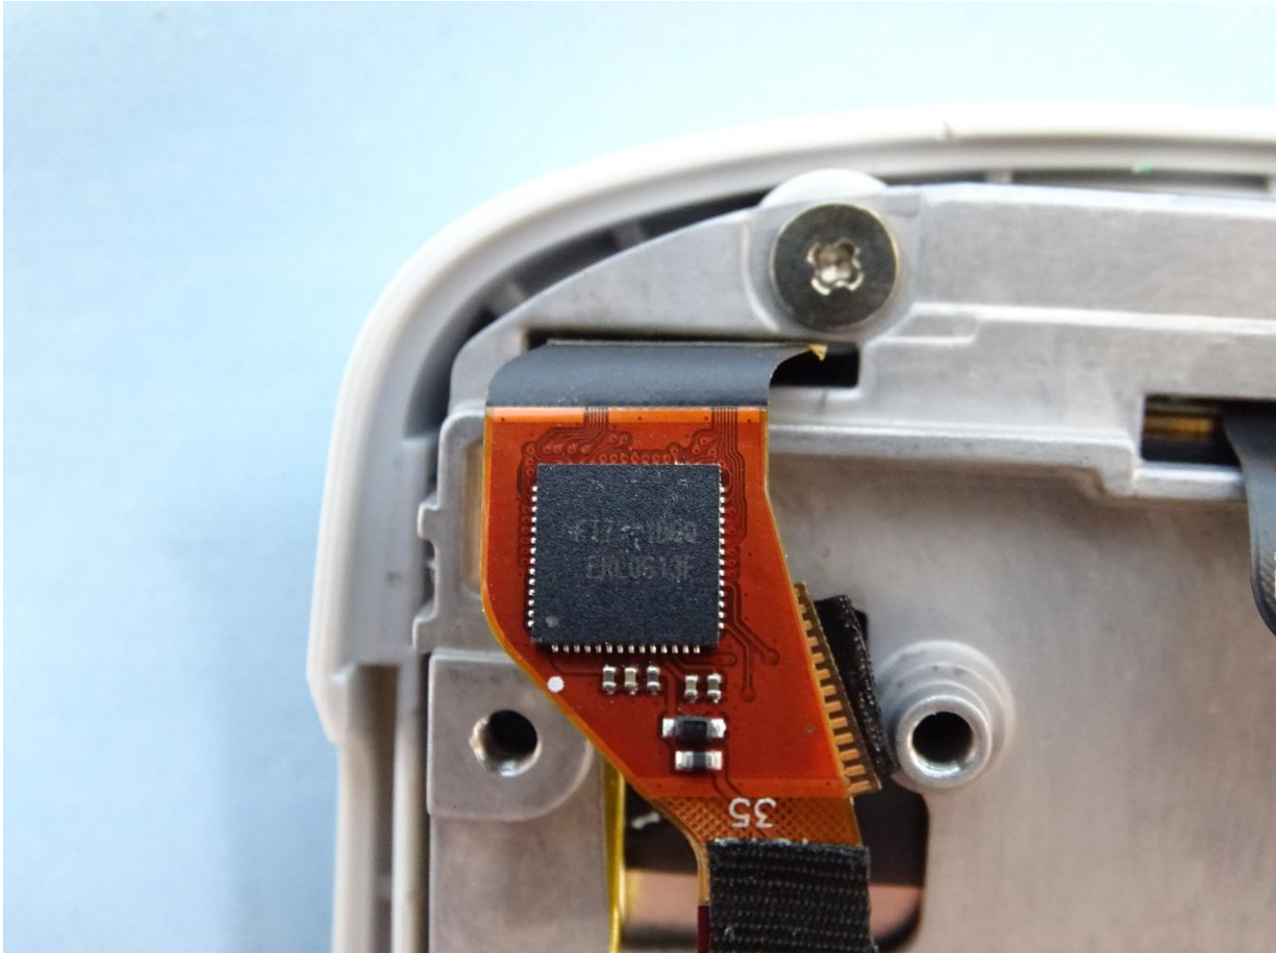

Brand Name: ZEBRA / HVIN: PS20J

Brand Name: ZEBRA / HVIN: PS20J

Brand Name: ZEBRA / HVIN: PS20J

Brand Name: ZEBRA / HVIN: PS20J

Brand Name: ZEBRA / HVIN: PS20J

Brand Name: ZEBRA / HVIN: PS20J

Brand Name: ZEBRA / HVIN: PS20J