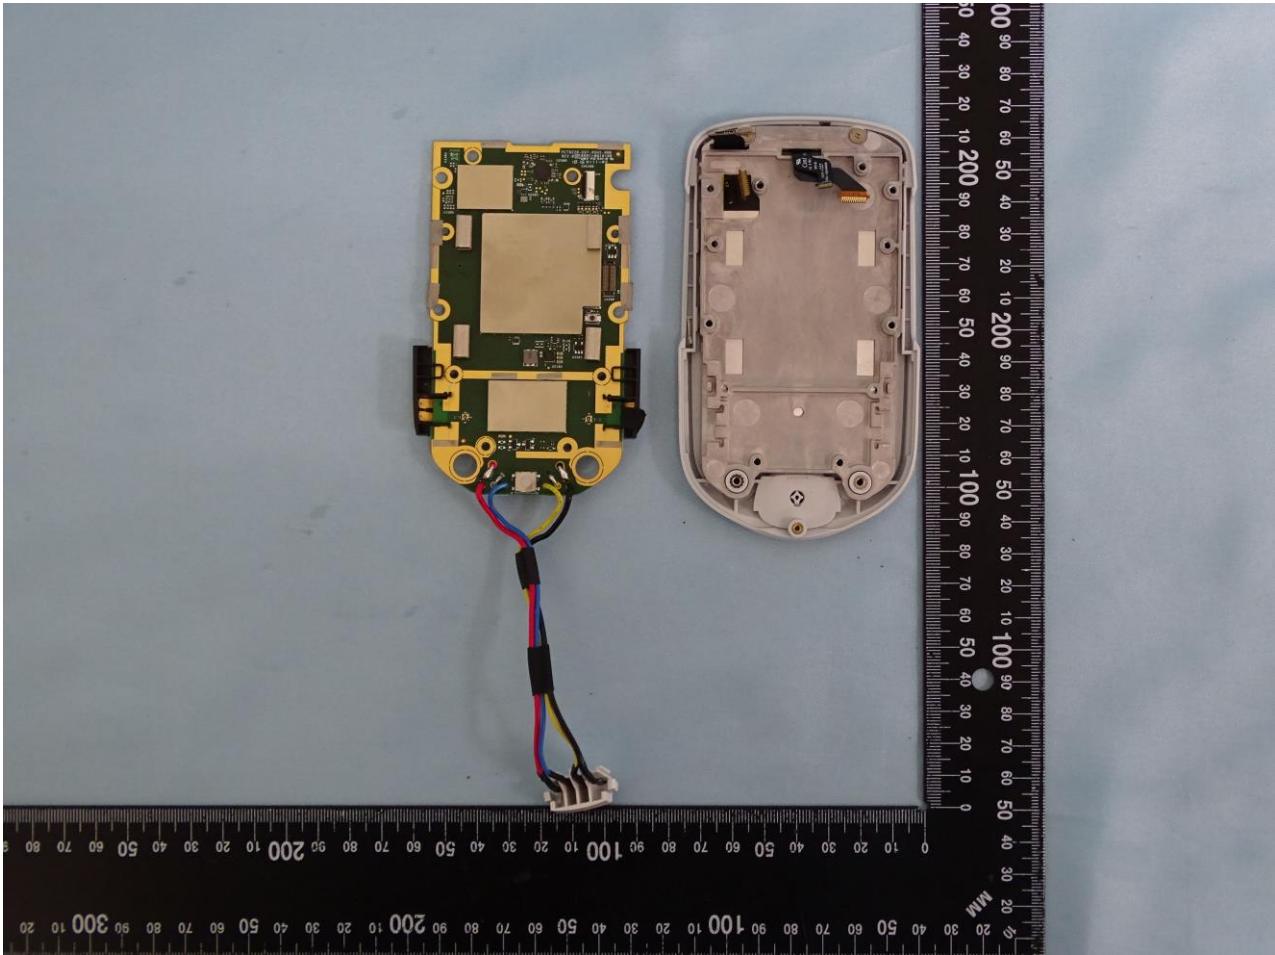

Brand Name: ZEBRA / HVIN: PS20J