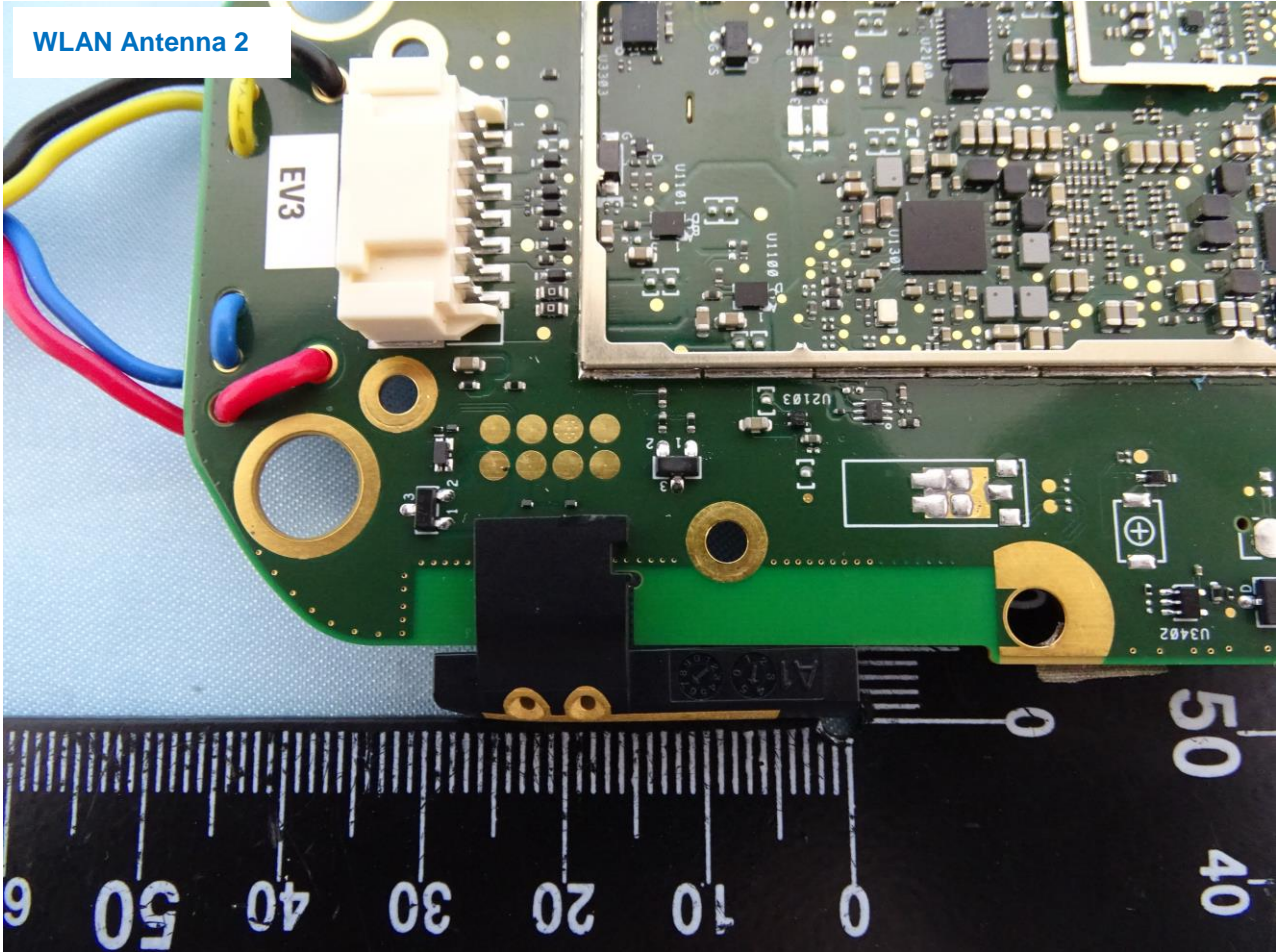

Brand Name: ZEBRA / HVIN: PS20J

Brand Name: ZEBRA / HVIN: PS20J

Brand Name: ZEBRA / HVIN: PS20J

Brand Name: ZEBRA / HVIN: PS20J

Brand Name: ZEBRA / HVIN: PS20J

Brand Name: ZEBRA / HVIN: PS20J

Brand Name: ZEBRA / HVIN: PS20J

Brand Name: ZEBRA / HVIN: PS20J

————THE END————