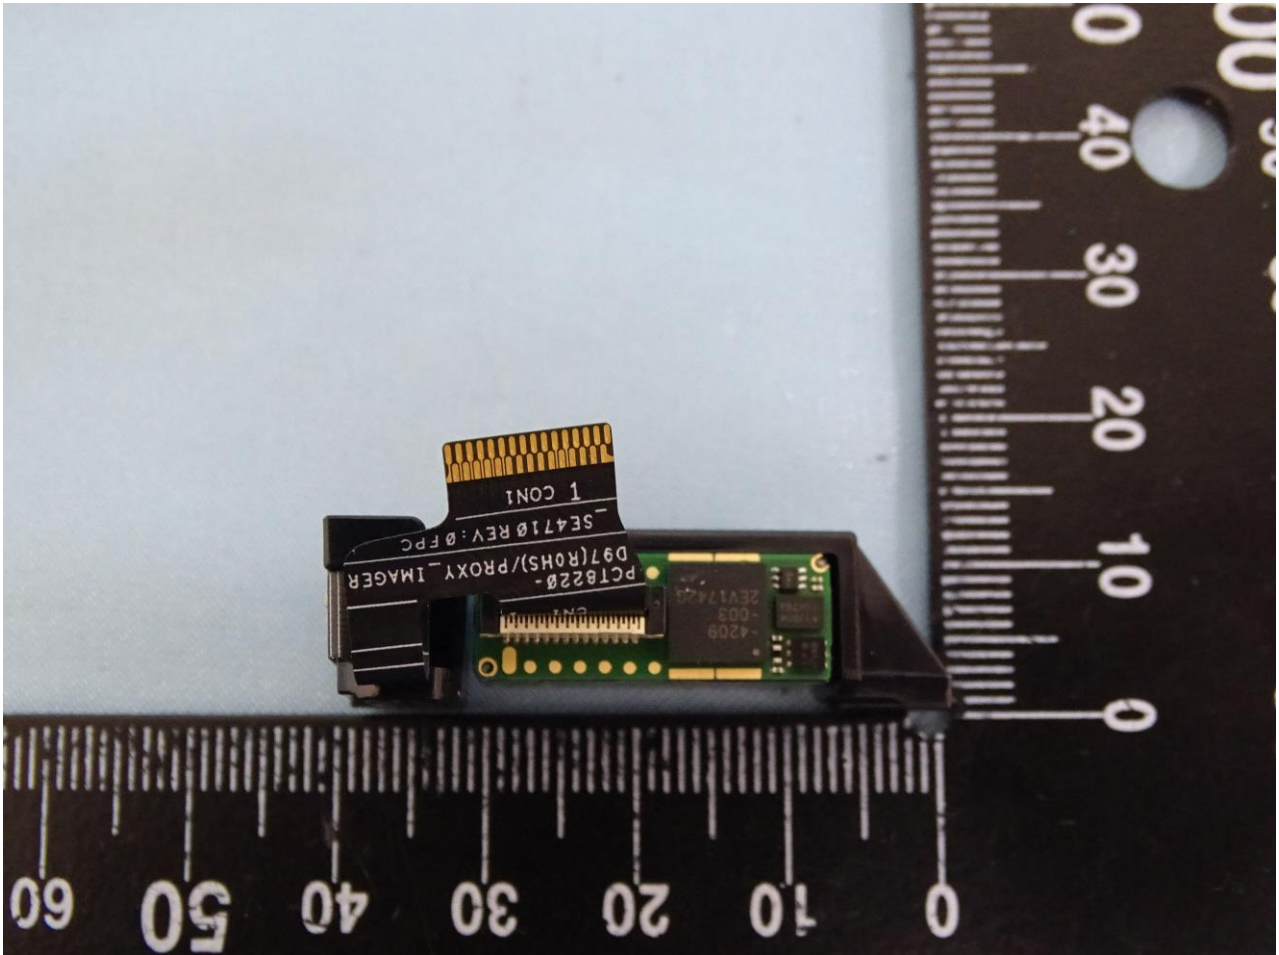

Brand Name: ZEBRA / HVIN: PS20J