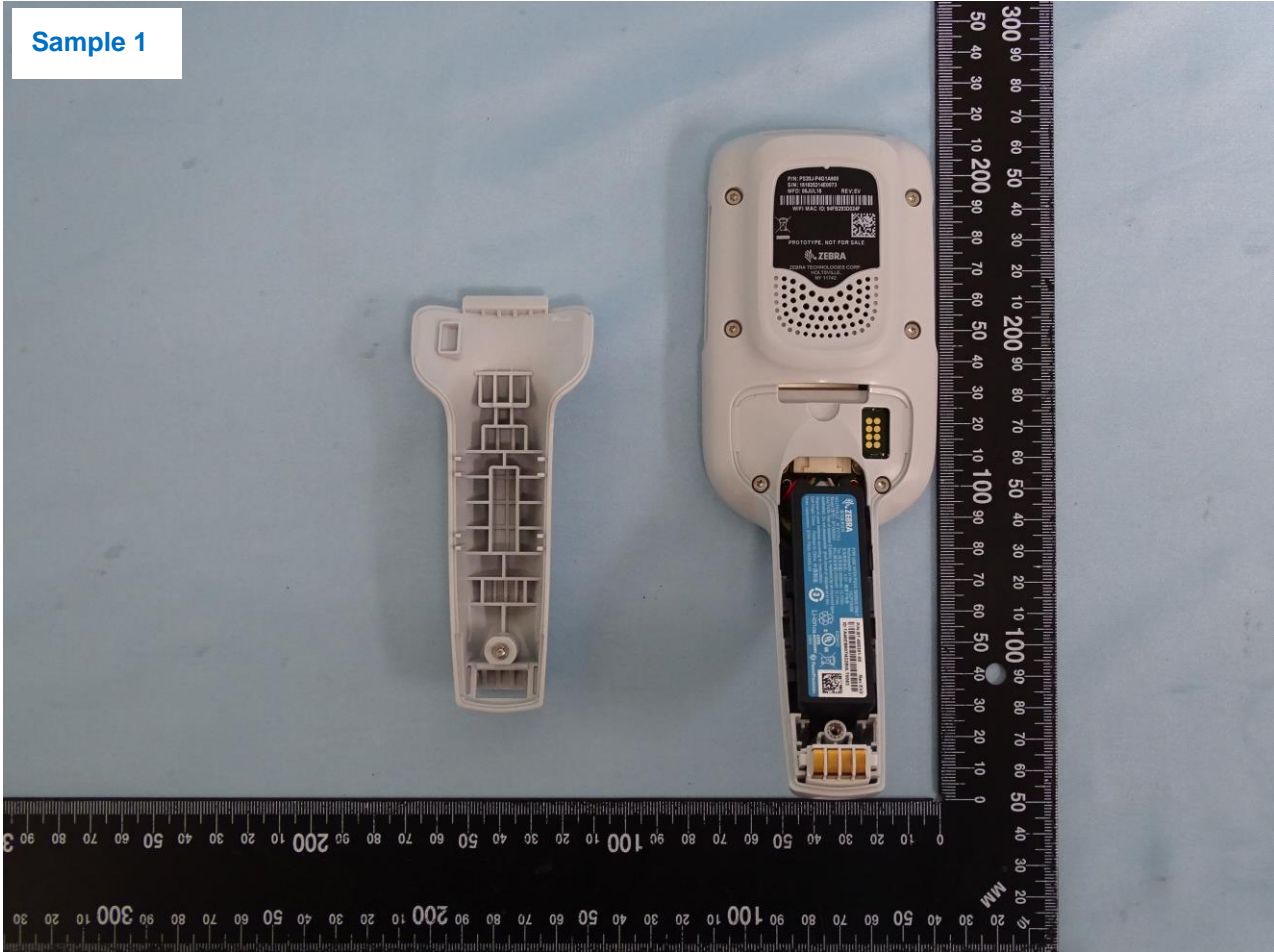

Brand Name: ZEBRA / HVIN: PS20J

Sample 1